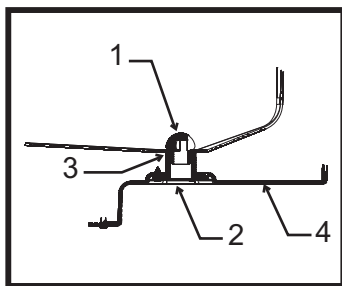

## B222, B322, B330, B530, B842, B948

Item Number	Part Number	Description
1	02-2809-01	Drain top
2	02-3108-01	Drain fitting
3	02-4193-01	Drain gasket
4	02-4234-01	Drain panel, SS only
5	02-0540-01	Scoop
6	03-3876-01	Spring*
7	03-3874-01	Hinge pin*
8	13-0946-01	Hinge gasket
9	03-1539-12	E clip*
10	05-0586-01	Elbow for drain
11	03-1403-71	Screw, hinge to canopy
12	03-1418-30	Screw, frame to canopy
13	02-4232-01	Left hinge mount*
14	02-4233-01	Right hinge mount*
15	A38914-021	Door, B222, B322
	A38915-021	Door, B330, B530
	A38916-021	Door, B842
15a	13-0595-00	B842 door gasket, use 27.5"
	A38917-021	Door, B948
15b	13-0595-00	B948 door gasket, use 33.5"
15c	02-4235-01	Bumper, 22"and 30" only
16	02-4236-01	Frame, B222, B322
	02-4237-01	Frame, B330, B530
	02-4238-01	Frame, B842
	02-4239-01	Frame, B948
17	A38920-001	Canopy, B222, B322
	A38921-001	Canopy, B330, B530
	A38922-001	Canopy, B842
	A38923-001	Canopy, B948
18	A38910-001	Baffle, B222, B322
	A38911-001	Baffle, B330, B530
	A38912-001	Baffle, B842
	A38913-001	Baffle, B948
19	13-0943-02	Gasket, 22" use 86" Gasket, 30" use 102" Gasket, 42" use 126" Gasket, 48" use 136"
20	A38907-001	Left cap - ss bin
	A39240-001	Left cap - plastic bin
21	A38908-001	Right cap - ss bin
	A29241-001	Right cap - plastic bin
22	A38977-001	22" back cap
	A38978-001	30" back cap
	A38979-001	42" back cap
	A38980-001	48" back cap

Drain Detail

Hinge Detail

\* Replacement of frame recommended when servicing hinge parts.

Order kit KLP7 for a set of 4 legs.