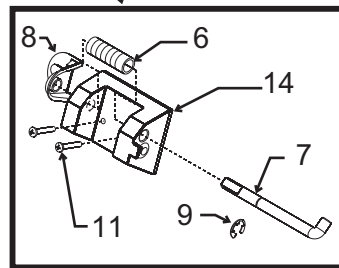

## B222, B322, B330, B530, B842, B948

Item Number	Part Number	Description
1	02-2809-01	Drain top
2	02-3108-01	Drain fitting
3	02-4193-01	Drain gasket
4	02-4234-01	Drain panel, SS only
5	02-0540-01	Scoop
6	03-3876-01	Spring*
7	03-3874-01	Hinge pin*
8	13-0946-01	Hinge gasket
9	03-1539-12	E clip*
10	05-0586-01	Elbow for drain
11	03-1403-71	Screw, hinge to canopy
12	03-1418-30	Screw, frame to canopy
13	02-4232-01	Left hinge mount*
14	02-4233-01	Right hinge mount*
15	A38914-021	Door, B222, B322
	A38915-021	Door, B330, B530
	A38916-021	Door, B842
15a	13-0595-00	B842 door gasket, use 27.5"
	A38917-021	Door, B948
15b	13-0595-00	B948 door gasket, use 33.5"
15c	02-4235-01	Bumper, 22"and 30" only
16	02-4236-01	Frame, B222, B322
	02-4237-01	Frame, B330, B530
	02-4238-01	Frame, B842
	02-4239-01	Frame, B948
17	A38920-001	Canopy, B222, B322
	A38921-001	Canopy, B330, B530
	A38922-001	Canopy, B842
	A38923-001	Canopy, B948
18	A38910-001	Baffle, B222, B322
	A38911-001	Baffle, B330, B530
	A38912-001	Baffle, B842
	A38913-001	Baffle, B948
19	13-0943-02	Gasket, 22" use 86" Gasket, 30" use 102" Gasket, 42" use 126" Gasket, 48" use 136"
20	A38907-001	Left cap - ss bin
	A39240-001	Left cap - plastic bin
21	A38908-001	Right cap - ss bin
	A29241-001	Right cap - plastic bin
22	A38977-001	22" back cap
	A38978-001	30" back cap
	A38979-001	42" back cap
	A38980-001	48" back cap

Drain Detail

Hinge Detail

\* Replacement of frame recommended when servicing hinge parts.

Order kit KLP7 for a set of 4 legs.