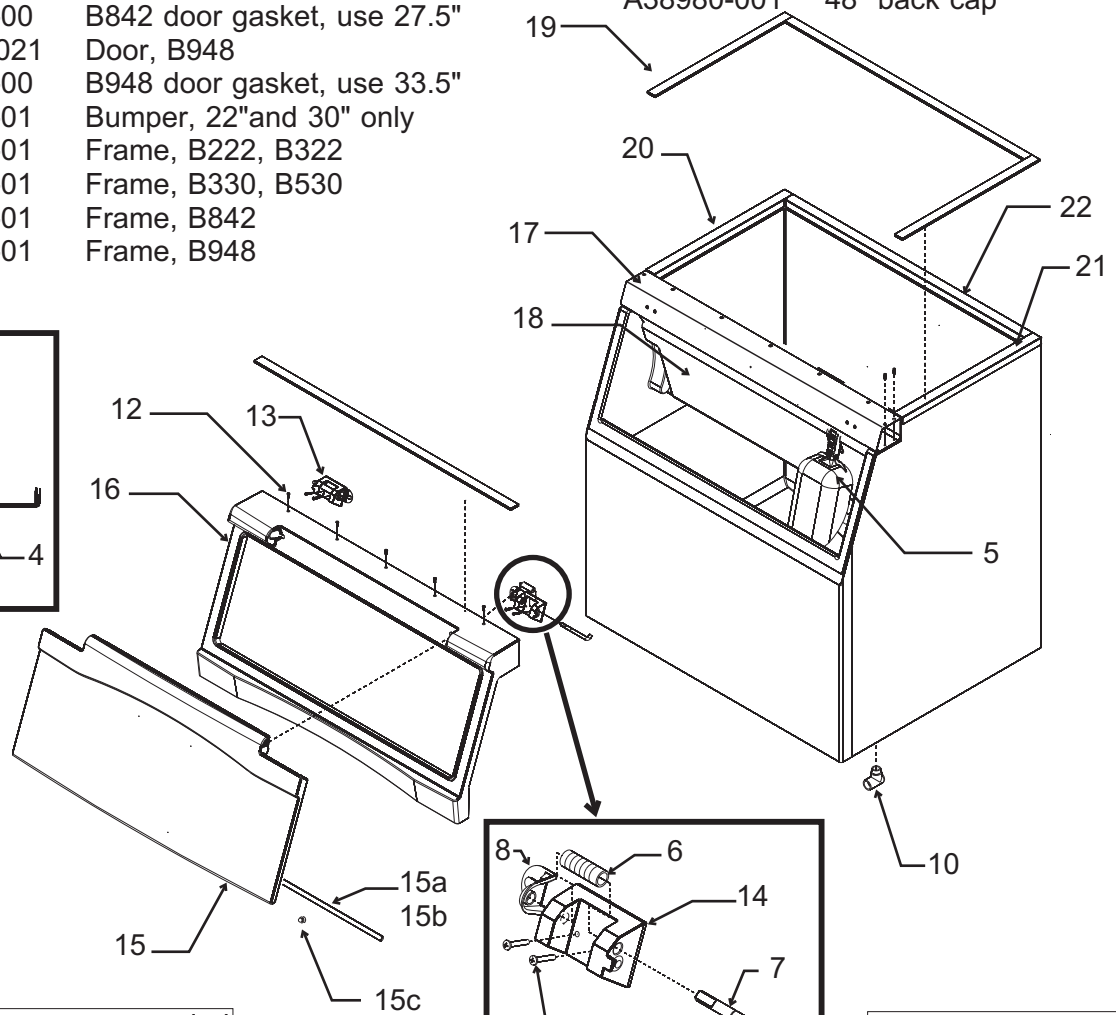

# Bins, Condensers, and Accessories

Service Parts

## B222, B322, B330, B530, B842, B948

Item Number	Part Number	Description
1	02-2809-01	Drain top
2	02-3108-01	Drain fitting
3	02-4193-01	Drain gasket
4	02-4234-01	Drain panel, SS only
5	02-0540-01	Scoop
6	03-3876-01	Spring*
7	03-3874-01	Hinge pin*
8	13-0946-01	Hinge gasket
9	03-1539-12	E clip*
10	05-0586-01	Elbow for drain
11	03-1403-71	Screw, hinge to canopy
12	03-1418-30	Screw, frame to canopy
13	02-4232-01	Left hinge mount*
14	02-4233-01	Right hinge mount*
15	A38914-021	Door, B222, B322
	A38915-021	Door, B330, B530
	A38916-021	Door, B842
15a	13-0595-00	B842 door gasket, use 27.5"
	A38917-021	Door, B948
15b	13-0595-00	B948 door gasket, use 33.5"
15c	02-4235-01	Bumper, 22"and 30" only
16	02-4236-01	Frame, B222, B322
	02-4237-01	Frame, B330, B530
	02-4238-01	Frame, B842
	02-4239-01	Frame, B948
17	A38920-001	Canopy, B222, B322
	A38921-001	Canopy, B330, B530
	A38922-001	Canopy, B842
	A38923-001	Canopy, B948
18	A38910-001	Baffle, B222, B322
	A38911-001	Baffle, B330, B530
	A38912-001	Baffle, B842
	A38913-001	Baffle, B948
19	13-0943-02	Gasket, 22" use 86" Gasket, 30" use 102" Gasket, 42" use 126" Gasket, 48" use 136"
20	A38907-001	Left cap - ss bin
	A39240-001	Left cap - plastic bin
21	A38908-001	Right cap - ss bin
	A29241-001	Right cap - plastic bin
22	A38977-001	22" back cap
	A38978-001	30" back cap
	A38979-001	42" back cap
	A38980-001	48" back cap

Drain Detail

Hinge Detail

\* Replacement of frame recommended when servicing hinge parts.

Order kit KLP7 for a set of 4 legs.