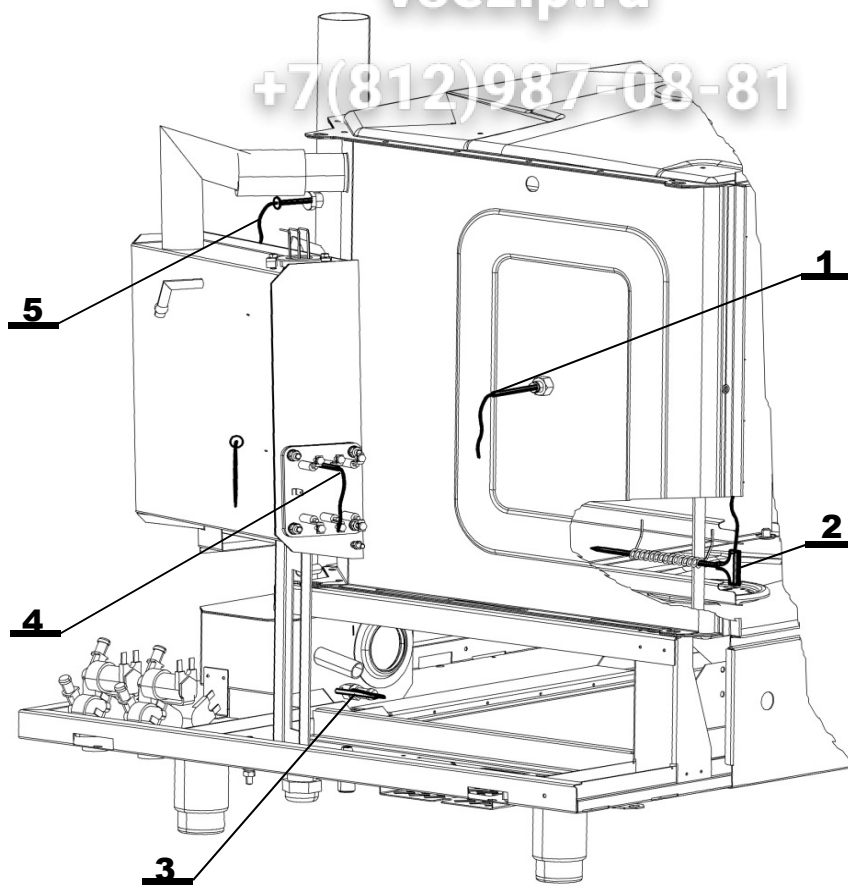

3ип Общеит

TEMPERATURE SENSORS

vsezip.ru

+7(812)987-08-81

Position	Code	Name	For type of combi steamer			
			B611i	B611b	O611i	O611b
1	EA10-0103	COOKING CHAMBER AND STEAM TEMP. SENSOR	•	•	•	•
2	EA10-0113	CORE PROBE (meat probe) - Blue - 4 point 623, 611, 1011	•	•		
2a	EA10-0111	CORE PROBE (meat probe) - Orange - 1 point 623, 611, 1011			•	•
3	EA10-0104	DRAIN and BOILER TEMP. SENSOR 623, 611, 1011, 1221	•	•	•	•
4	EA10-0104	DRAIN and BOILER TEMP. SENSOR 623, 611, 1011, 1221		•		•
5	EA10-0103	COOKING CHAMBER AND STEAM TEMP. SENSOR		•		•

Note: