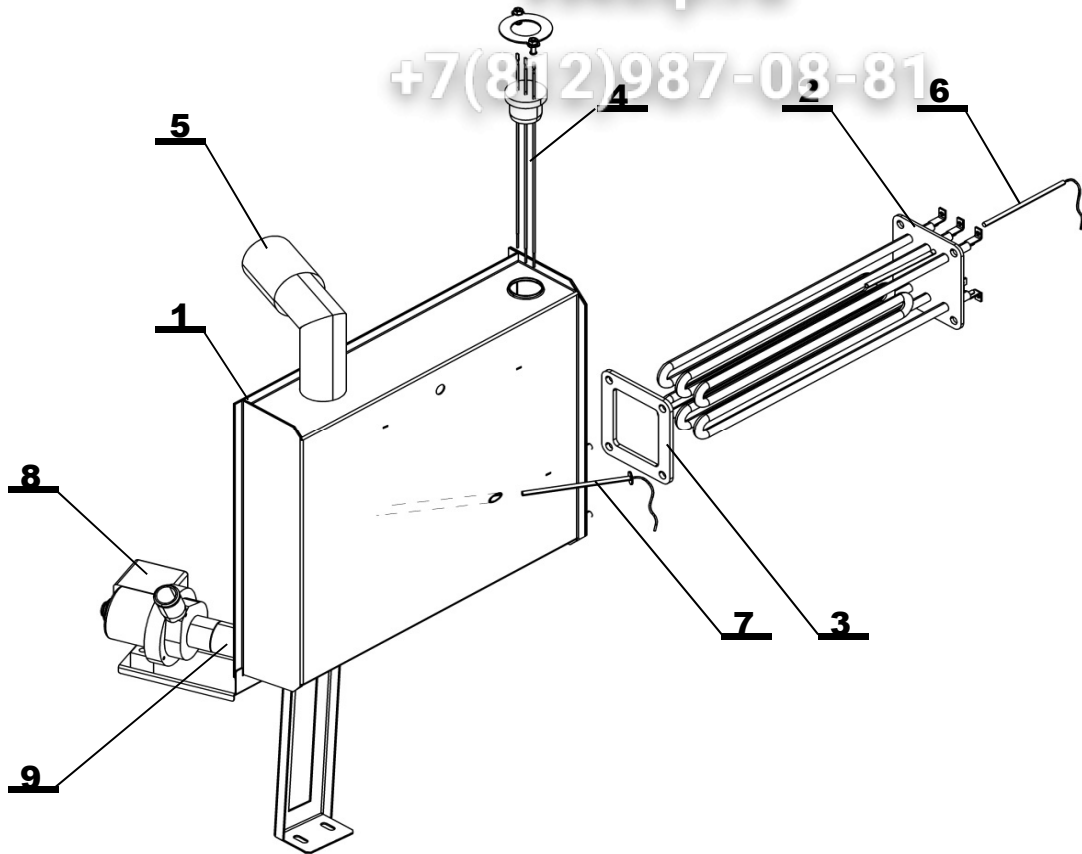

# Зип-Общепит

BOILER 6 VISION

vsezip.ru

+7(812)987-08-81

Position	Code	Name	For type of combi steamer			
			B611i	B611b	O611i	O611b
1	AC24-0600	BOILER 6 VISION		•		•
2	AX24-0006	BOILER HEATING ELEMENT 9 kW VISION		•		•
3	AX24-0002	BOILER HEATING ELEMENT SEAL		•		•
4	AC24-0602	WATER LEVEL SENSOR VISION		•		•
5	ZA10-0500	SILICON TUBE CONNECTION		•		•
6	EA10-0104	DRAIN and BOILER TEMP. SENSOR 623, 611, 1011, 1221		•		•
7	EA04-0011	THERMAL FUSE BOILER 140 °C		•		•
8	EA12-0001	PUMP		•		•
9	AA00-0030	HOSE 70 mm BLACK		•		•