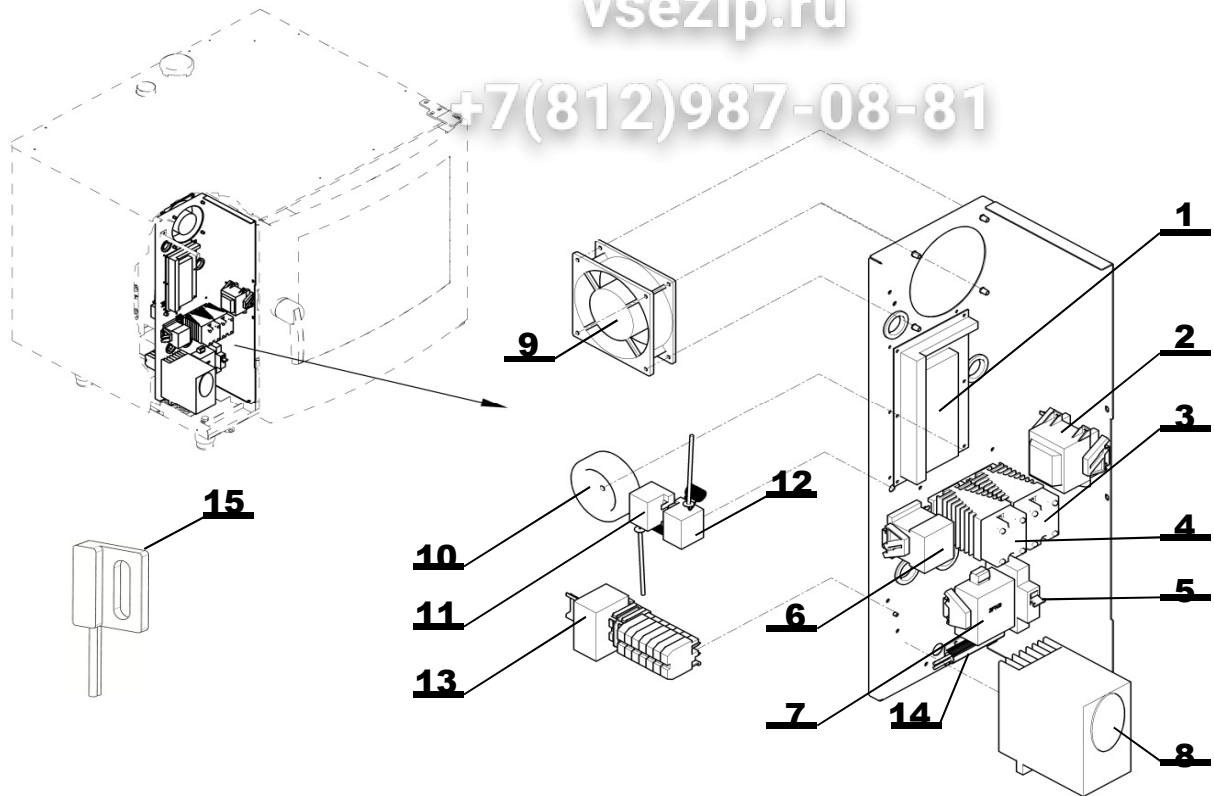

Position	Code	Name	For type of combi steamer			
			B611i	B611b	O611i	O611b
1	EA14-0080	POWER SUPPLY BOARD VISION -R04.1	•	•		
2	EA13-0008	TRANSFORMER TRONIC 17V	•	•		
3	EA02-0203	SOLID STATE RELAY SOB965660		•		
4	EA02-0203	SOLID STATE RELAY SOB965660	•	•		
5	EA03-0016	CIRCUIT BREAKER	•	•		
6	EA02-0004	CONTACTOR (LC1D25P7)	•	•		
7	EA13-0109	SUPPRESSOR	•	•		
8	EA13-0400	FREQUENCY CONVERTER	•	•		
9	ZA21-0007	FAN SUNNON	•	•		
10	EA13-0011	TOROIDAL TRANSFORMER 230V/11,5V	•	•		
11	EA04-0011	THERMAL FUSE BOILER 140 °C		•		
12	EA04-0012	THERM. FUSE FOR SPACE 360°C	•	•		
13	EA13-0057	SUPPRESSION COMPONENT FC611	•	•		
14	EA16-0041	RESISTOR VW3TR342150RJ	•	•		
15	EA01-0015	DOOR SWITCH 623, 611, 1011	•	•		

Note:

7+8+14	EA13-0402	KIT RETIGO VISION	•	•