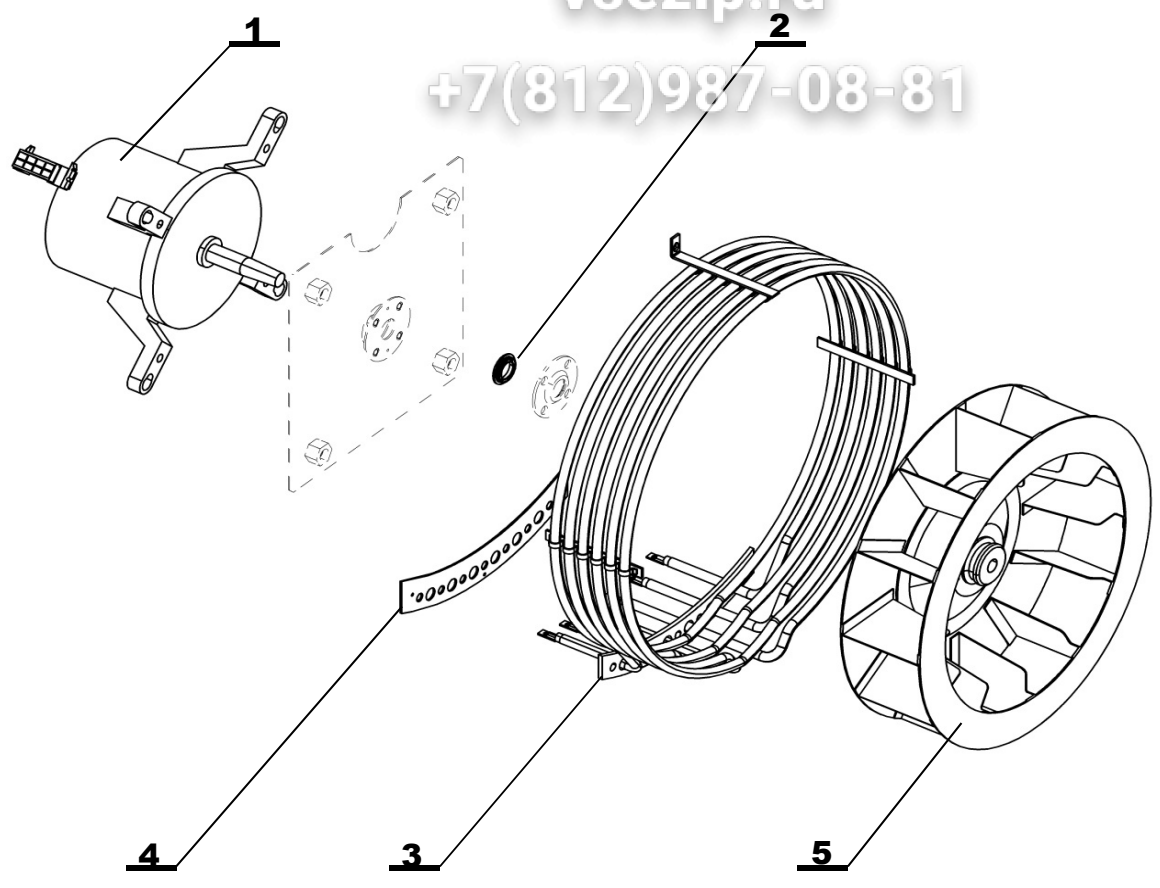

Position	Code	Name	For type of combi steamer			
			B611i	B611b	O611i	O611b
1	EA11-0014	MOTOR HANNING L9 EB30	•	•	•	•
2	AX00-0006	MOTOR SEAL	•	•	•	•
3	AX00-0005	HEATING ELEMENT 611 9kW	•	•	•	•
4	AX00-0008	SEAL	•	•	•	•
5	AX09-0001	VENTILATOR FAN ø 320mm	•	•	•	•

Note: