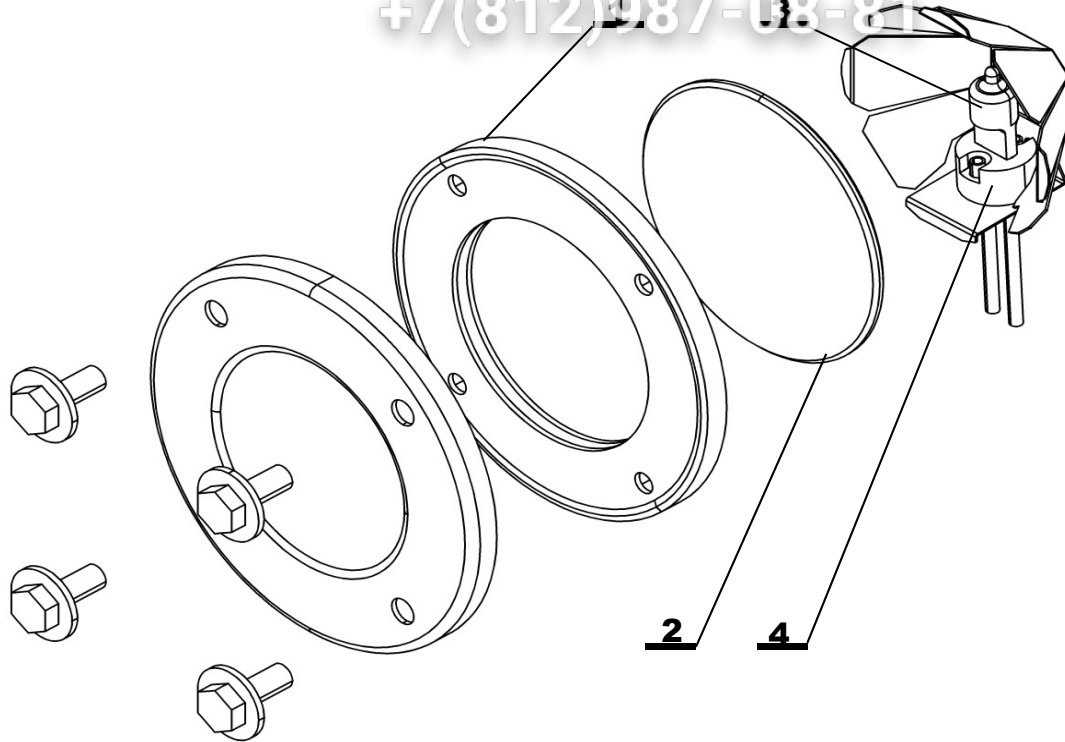

Зип-Общепит

vsezip.ru

+7(812)987-08-81

Position	Code	Name	For type of combi steamer			
			B611i	B611b	O611i	O611b
1	AX07-0005	LIGHT SEAL VISION	•	•	•	•
2	AX07-0004	GLASS PLATE	•	•	•	•
3	EA13-0100	HALOGEN LAMP	•	•	•	•
4	EA13-0101	HALOGEN LAMP BASE	•	•	•	•

Note: