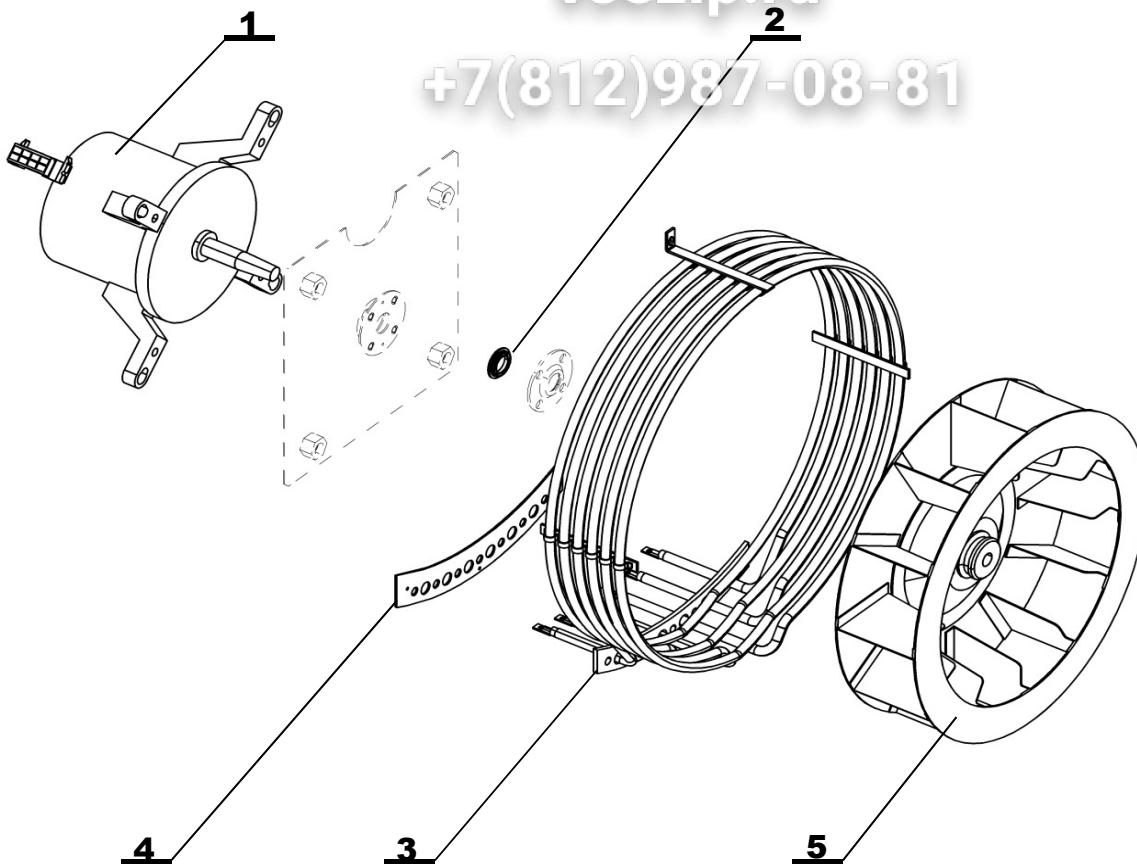

Position	Code	Name	For type of combi steamer			
			B611i	B611b	O611i	O611b
1	EA11-0014	MOTOR HANNING L9 EB30	•	•	•	•
2	AX00-0006	MOTOR SEAL	•	•	•	•
3	AX00-0005	HEATING ELEMENT 611 9kW	•	•	•	•
4	AX00-0008	SEAL	•	•	•	•
5	AX09-0001	VENTILATOR FAN ø 320mm	•	•	•	•

Note: