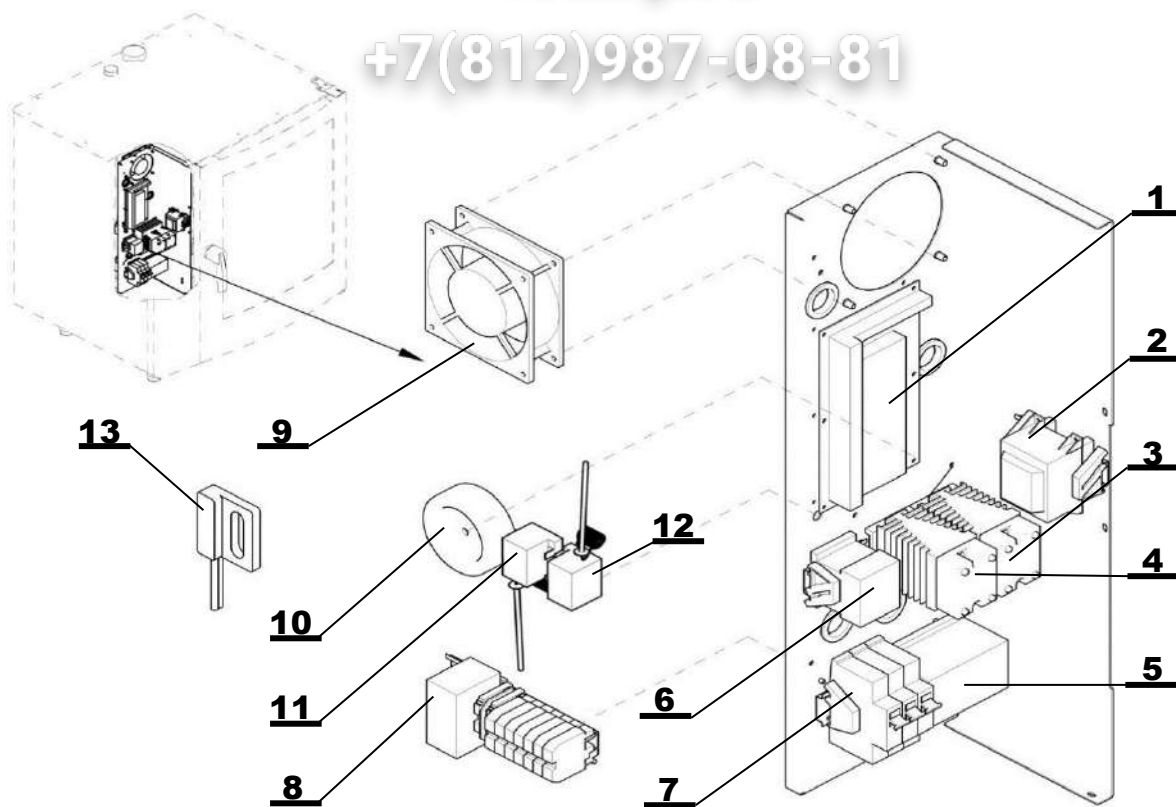

Note:

16

17

18

16	EA05-0072	CABLE UTP 0,5m	•	•		
17	EA05-0078	CABLE K-PLC 10	•	•		
18	EA15-0011	RJ 45 SPLITTER	•	•		

Position	Code	Name	For type of combi oven			
			B1011i	B1011b	O1011i	O1011b
1	EA14-0080	POWER SUPPLY BOARD VISION -R04.1			•	•
2	EA13-0008	TRANSFORMER TRONIC 17V			•	•
3	EA02-0203	SOLID STATE RELAY SOB965660			•	•
4	EA02-0203	SOLID STATE RELAY SOB965660			•	•
5	EA02-0002	REVERSIBLE CONTACTOR			•	•
6	EA02-0004	CONTACTOR (LC1D25P7)			•	•
7	EA03-0018	CIRCUIT BREAKER PEP-10J 3P D 6A			•	•
8	EA13-0058	SUPPRESSION COMPONENT FC611 13b			•	•
9	ZA21-0007	FAN SUNNON			•	•
10	EA13-0011	TOROIDAL TRANSFORMER 230V/11,5V			•	•
11	EA04-0011	THERMAL FUSE BOILER 140 °C			•	•
12	EA04-0012	THERM. FUSE FOR SPACE 360°C			•	•
13	EA01-0015	DOOR SWITCH 623, 611, 1011			•	•

Note:

14	EA05-0078	CABLE K-PLC 10			•	•
----	-----------	----------------	--	--	---	---

Position	Code	Name	For type of combi oven			
			B1011i	B1011b	O1011i	O1011b
1	EA10-0103	COOKING CHAMBER AND STEAM TEMP. SENSOR	•	•	•	•
2	EA10-0118	CORE PROBE (meat probe) - Blue - 4 point 623, 611, 1011	•	•		
2a	EA10-0116	CORE PROBE (meat probe) - Orange - 1 point 623, 611, 1011			•	•
3	EA10-0104	DRAIN and BOILER TEMP. SENSOR 623, 611, 1011, 1221	•	•	•	•
4	EA10-0104	DRAIN and BOILER TEMP. SENSOR 623, 611, 1011, 1221		•		•
5	EA10-0103	COOKING CHAMBER AND STEAM TEMP. SENSOR		•		•