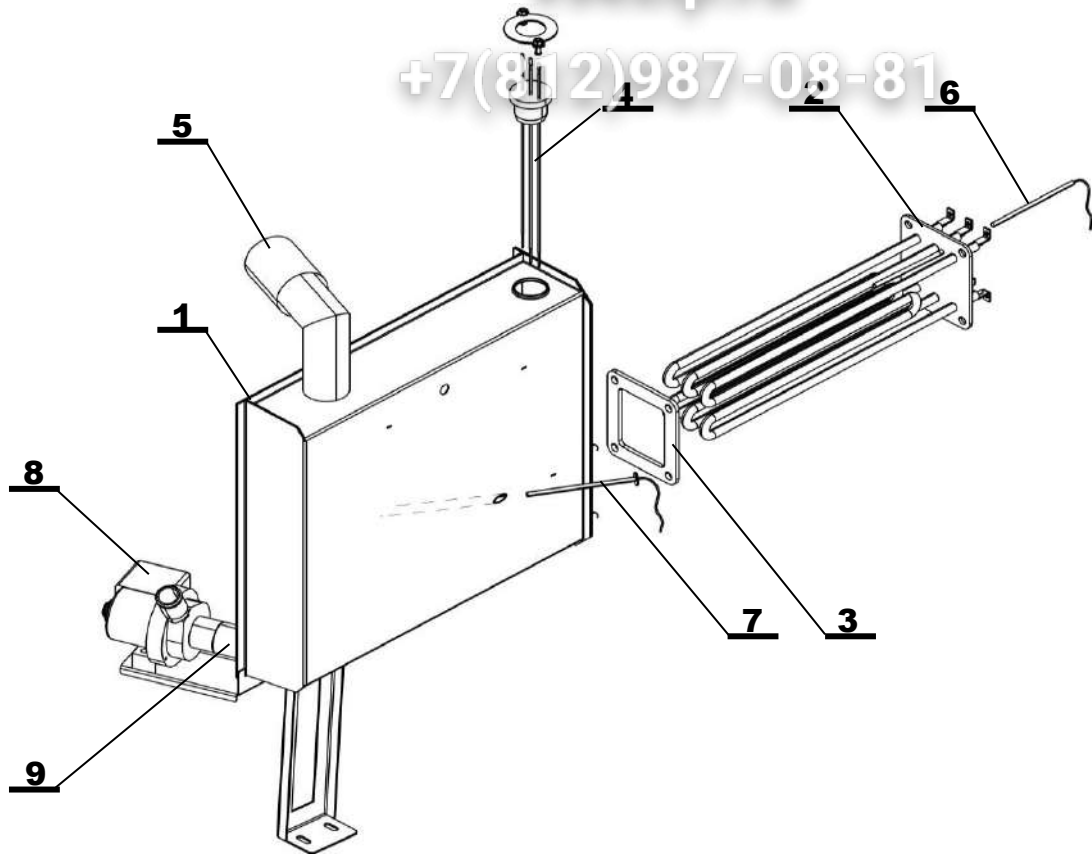

Зип Общепит

vsezip.ru

+7(812)987-08-81

Position	Code	Name	For type of combi oven			
			B1011i	B1011b	O1011i	O1011b
1	AC24-0700	BOILER 10 VISION		•		•
2	EX24-0008	BOILER HEATING ELEMENT 12 kW VISION		•		•
3	AX24-0002	BOILER HEATING ELEMENT SEAL		•		•
4	AC24-0602	WATER LEVEL SENSOR VISION		•		•
5	ZA10-0500	SILICON TUBE CONNECTION		•		•
6	EA10-0104	DRAIN and BOILER TEMP. SENSOR 623, 611, 1011, 1221		•		•
7	EA04-0011	THERMAL FUSE BOILER 140 °C		•		•
8	EA12-0001	PUMP		•		•
9	AA00-0030	HOSE 70 mm BLACK		•		•

Note: