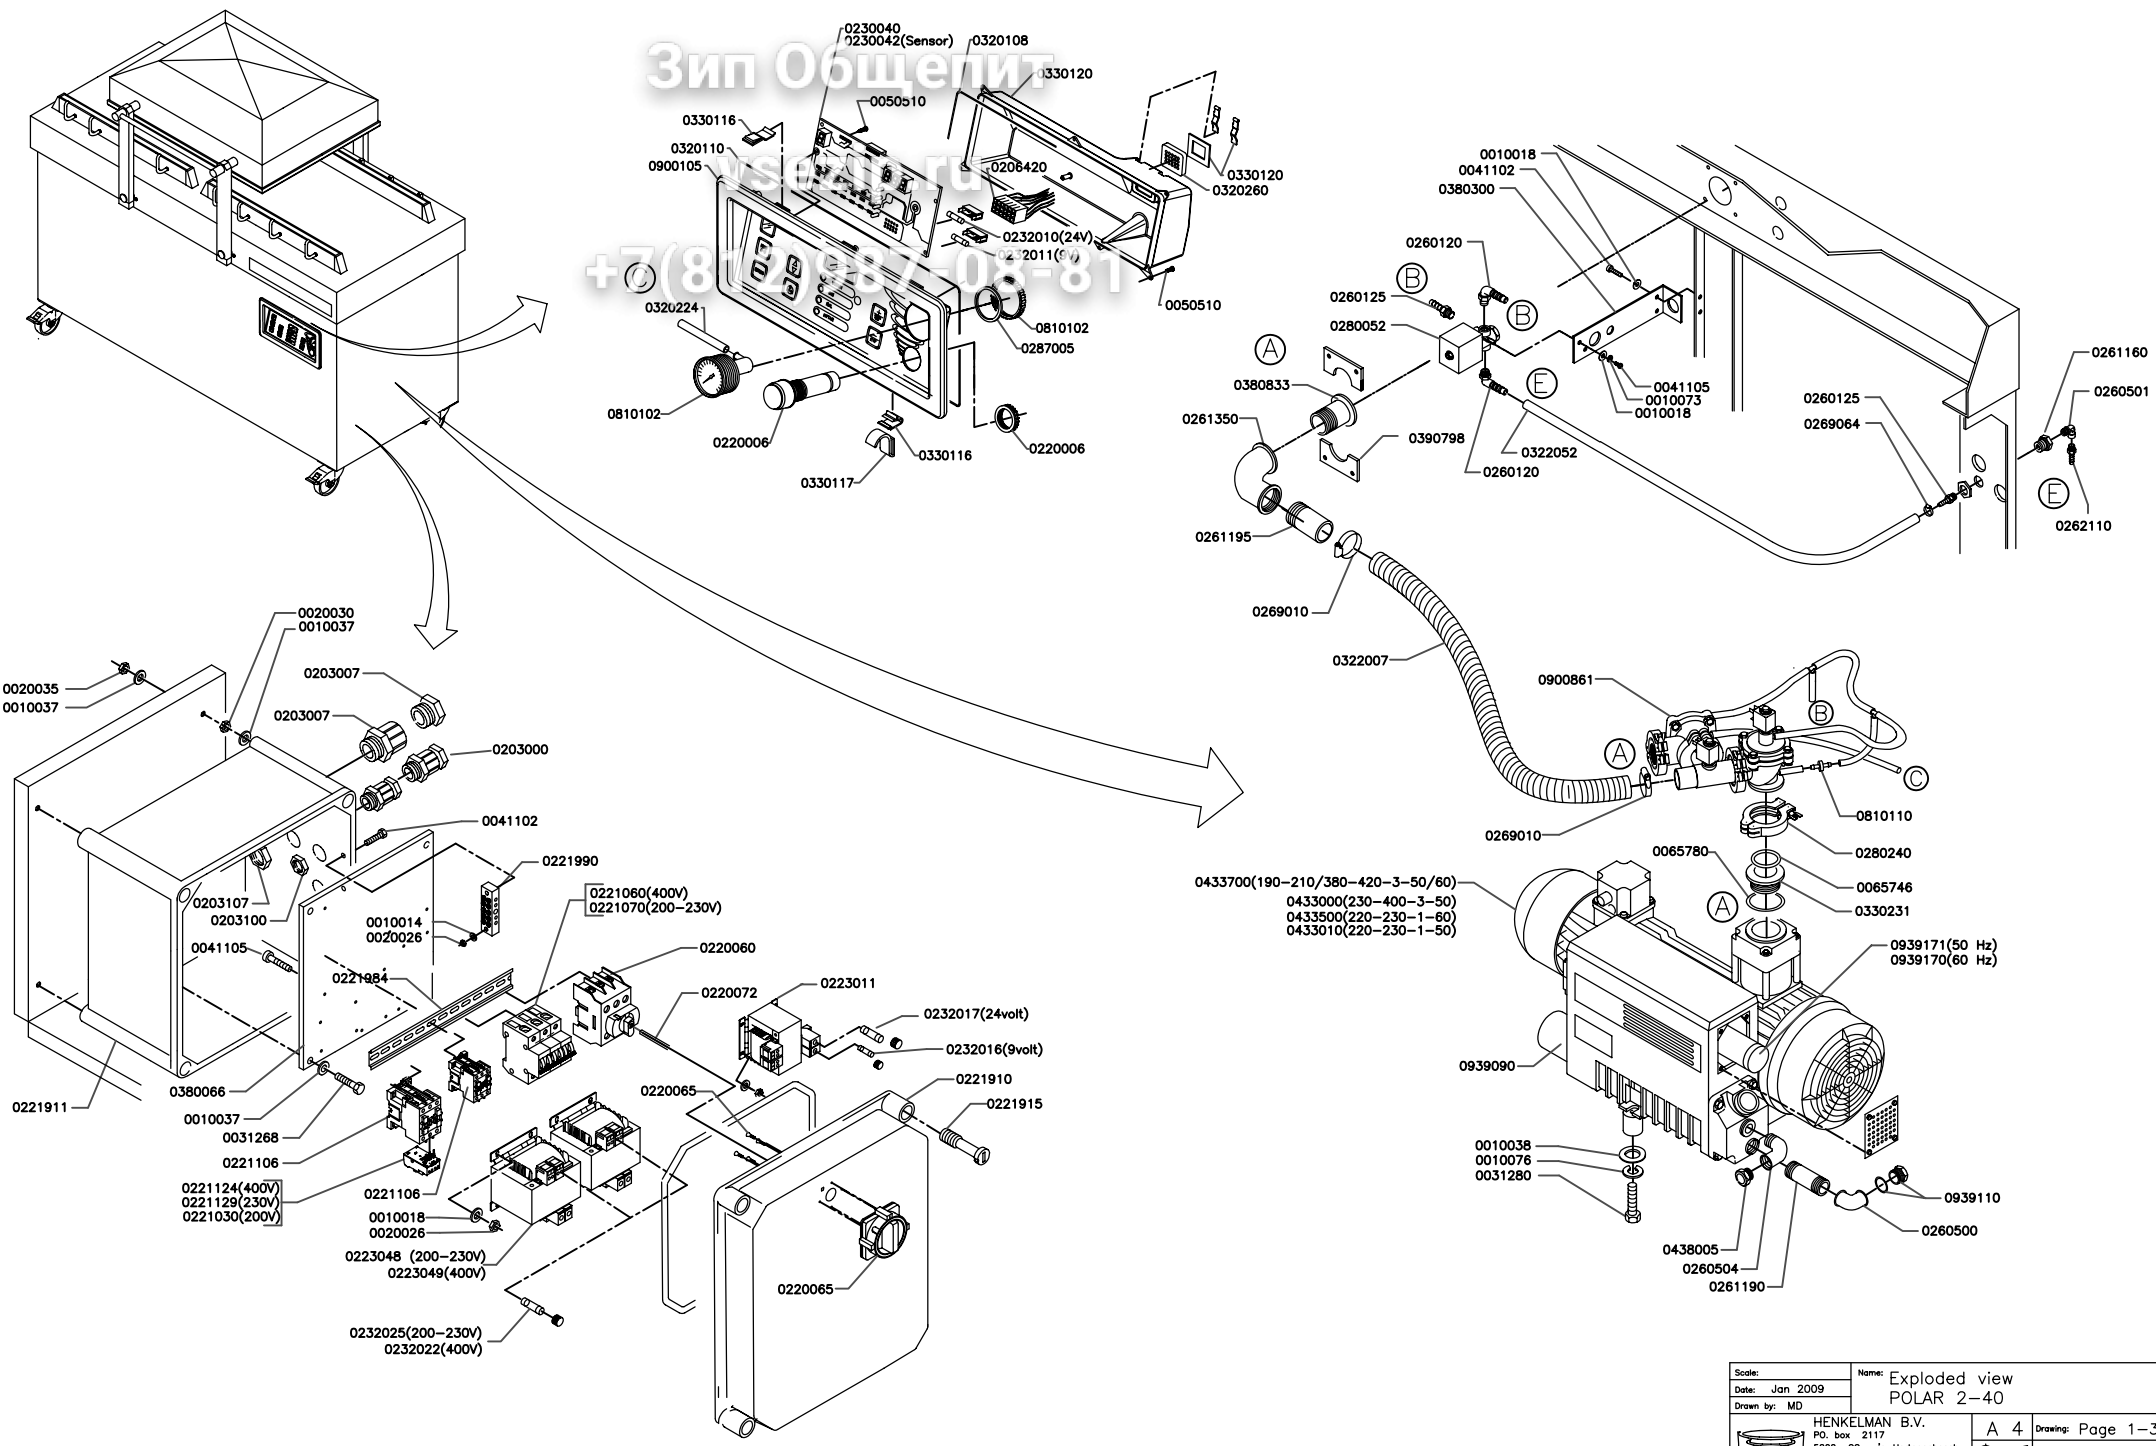

Зип Общежит

+7(812)987408-81

Scale:	Name:	Exploded view	
Date: Jan 2009	POLAR 2-40		
Drawn by: MD			
	HENKELMAN B.V.		
	P.O. box 2117		
	5202 CC 's-Hertogenbosch		
	Tel. ++31(0)73 - 6213671		
Fax ++31(0)73 - 6221318			
The Netherlands			
A 4	Drawing: Page 1-3		Rev. no: 050
<small>Ownership hereby reserved. Reproduction or information to third parties in any form is not permitted without written permission of the owner.</small>			

Вип Общежит
 vsezip.ru
 +7(812)987-08-81

Scale:	Name: Exploded view
Date: June 2007	POLAR 2-40
Drawn by: RVD	
HENKELMAN B.V.	
P.O. box 2117	
5202 CC 's-Hertogenbosch	
Tel. ++31(0)73 - 6213671	
Fax ++31(0)73 - 6221318	
The Netherlands	
A 4	Drawing: Page 2-3
	Rev, no: 040
<small>Ownership liability reserved. Multiplication or information in third parties in any form is not permitted without written permission of the owner.</small>	