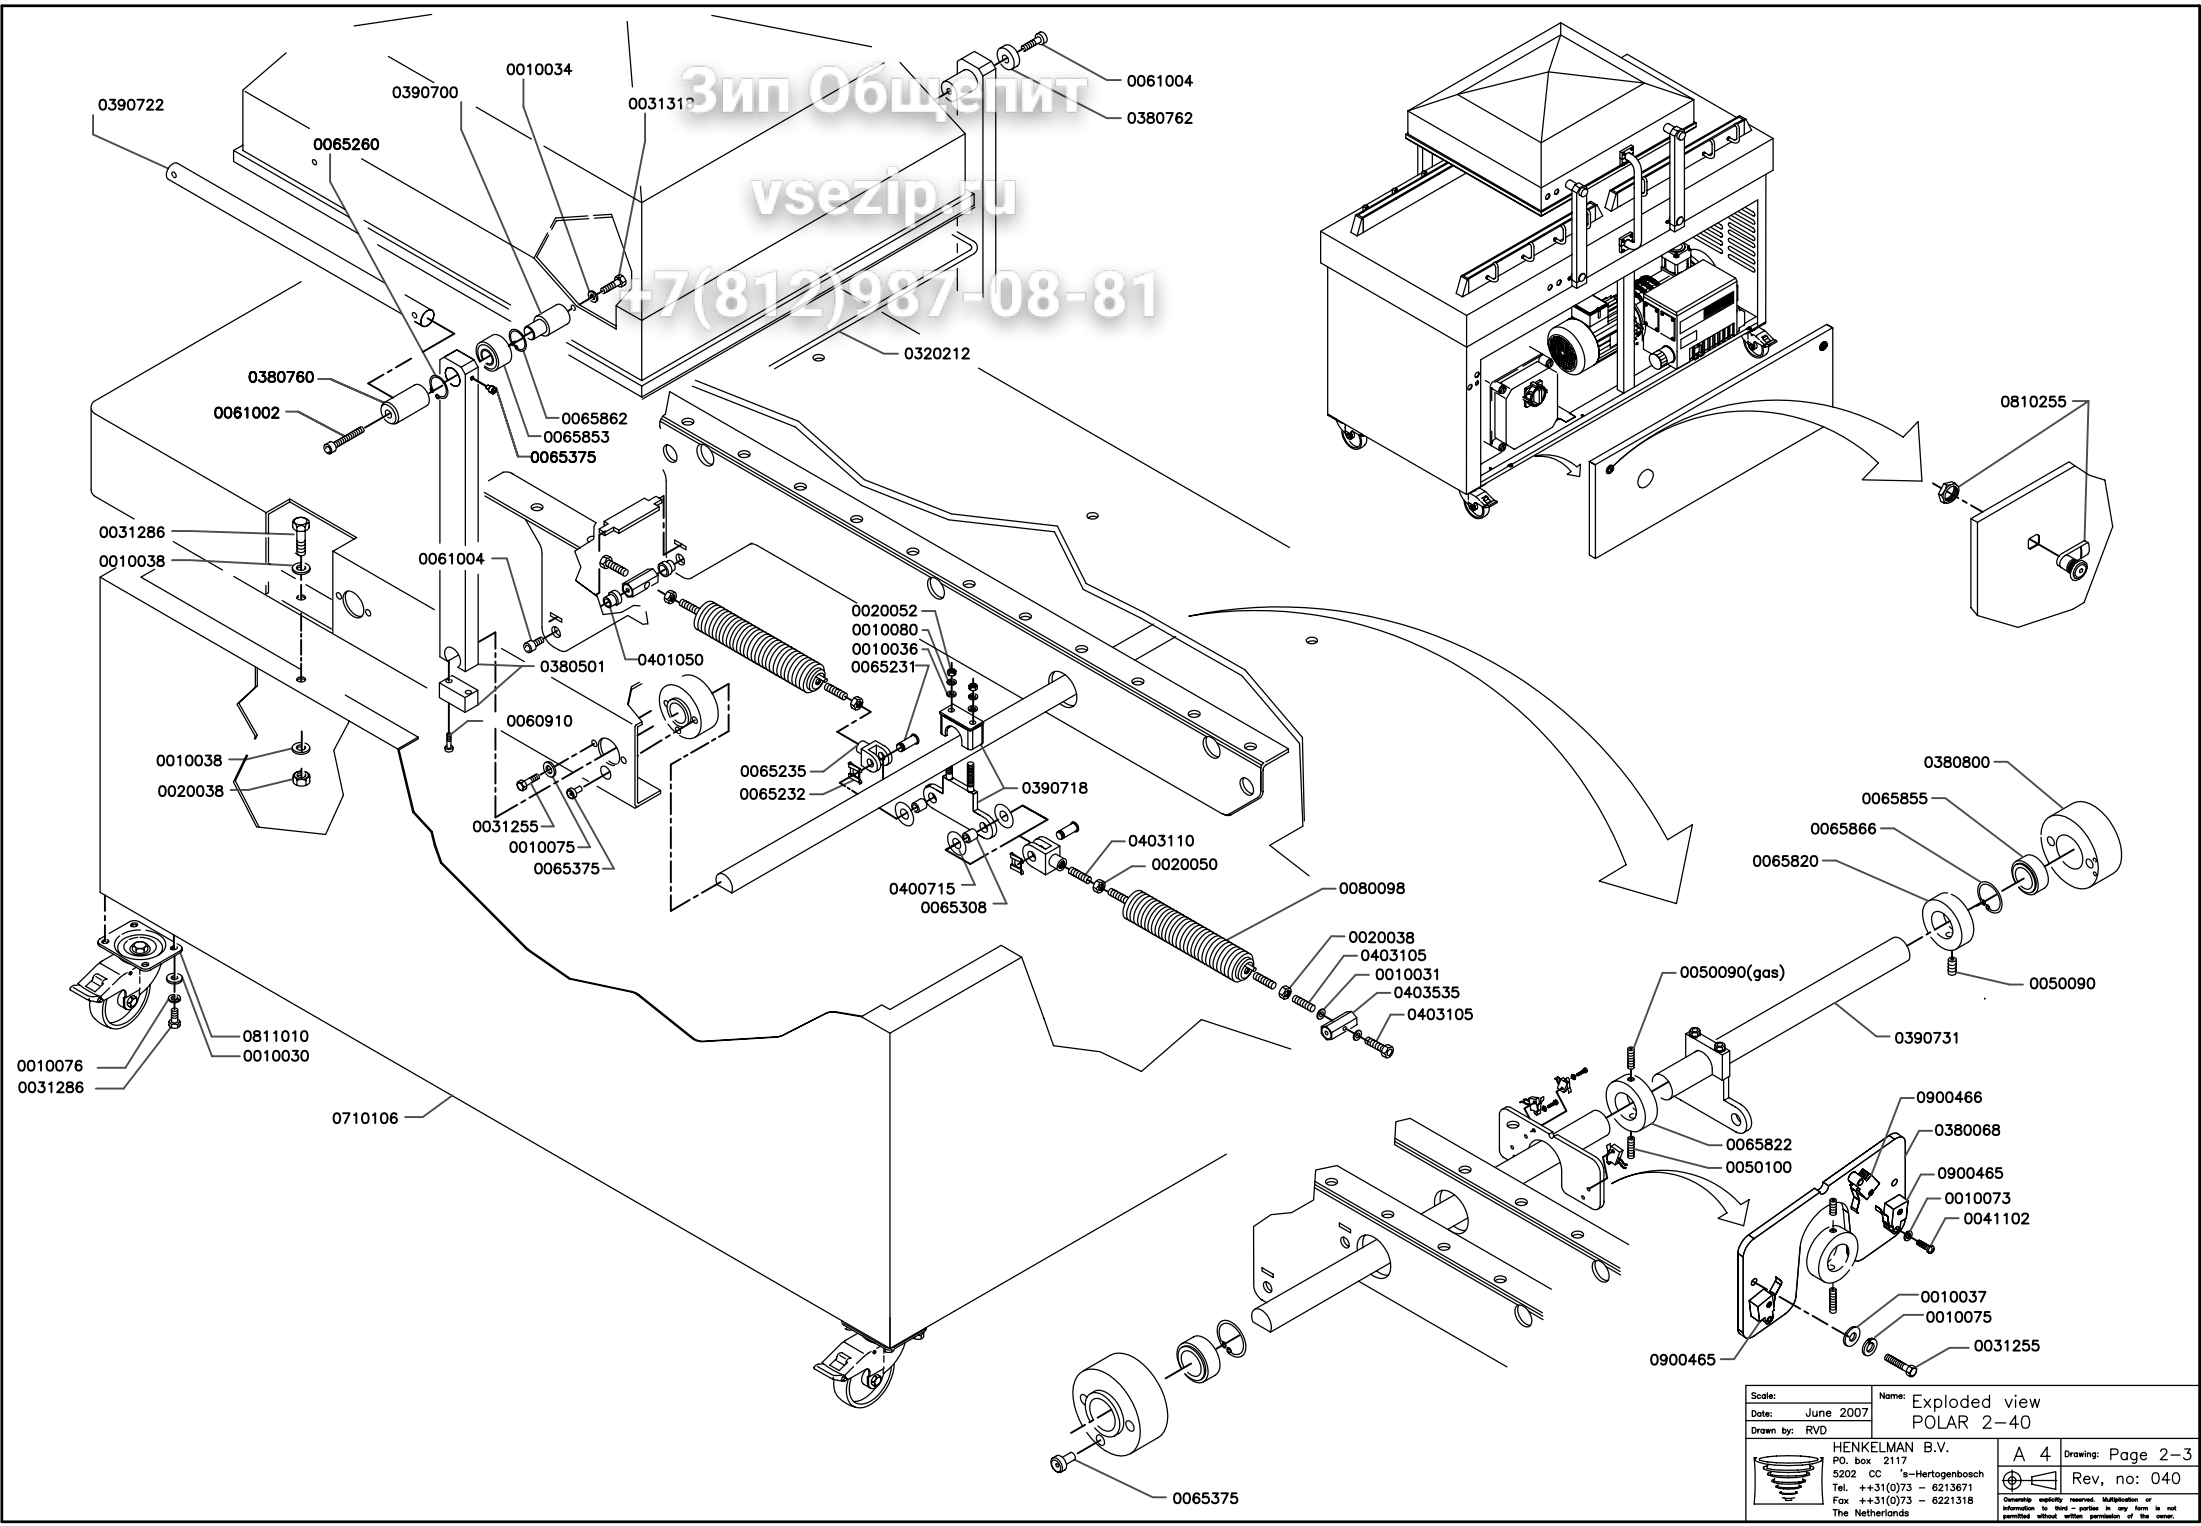

Зип Общежит

+7(812)987408-81

Scale:	Name:	Exploded view	
Date: Jan 2009	POLAR 2-40		
Drawn by: MD			
	HENKELMAN B.V.		
	P.O. box 2117		
	5202 CC 's-Hertogenbosch		
	Tel. ++31(0)73 - 6213671		
Fax ++31(0)73 - 6221318			
The Netherlands			
A 4	Drawing: Page 1-3		Rev. no: 050
<small>Ownership hereby reserved. Reproduction or information to third parties in any form is not permitted without written permission of the owner.</small>			

Вип Общежит
 vsezip.ru
 +7(812)987-08-81

Scale:	Name: Exploded view
Date: June 2007	POLAR 2-40
Drawn by: RVD	
HENKELMAN B.V.	
P.O. box 2117	
5202 CC 's-Hertogenbosch	
Tel. ++31(0)73 - 6213671	
Fax ++31(0)73 - 6221318	
The Netherlands	
A 4	Drawing: Page 2-3
	Rev, no: 040
<small>Ownership liability reserved. Multiplication or information in third parties in any form is not permitted without written permission of the owner.</small>	