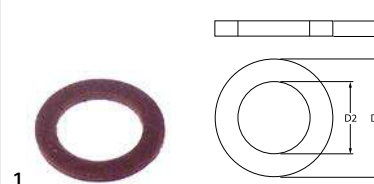

1

GEV No.	560125	Ref. No.	12009928 Q242020
description	tooth lock washer ID $\varnothing$ 4.2mm ED $\varnothing$ 8mm SS DIN/ISO DIN 6798A Qty 20 pcs for thread M4		
For models:	ACE-061, ACE-101, ACE-102, ACE-201, ACE-202, ACG-061, ACG-101, ACG-102, ACG-201, ACG-202, AD-120, AD-120B, AD-120BBTDD-UK, AD-120C, AD-120CW, AD-120HY, AD-15, AD-15D, AD-20C-UK, AD-21, AD-21B, AD-21BDD, AD-21C, AD-21D, AD-21DD, AD-21W, AD-45BBT, AD-48, AD-48B, AD-48BDD, AD-48C, AD-48D, AD-48DD, AD-48HY, AD-48W, AD-64, AD-64B, AD-64BDD, AD-64BTDD, AD-64C, AD-64CW, AD-64D, AD-64DD, AD-64HY, AD-72, AD-72W, AD-90, AD-90BA, AD-90BBT, AD-90BDD...(Other models you can see in the webshop)		

2

GEV No.	560112	Ref. No.	12009944 Q232030
description	plain washer ID $\varnothing$ 5.3mm ED $\varnothing$ 10mm thickness 1mm SS Qty 20 pcs DIN 125A for thread M5		
For models:	ACE-061, ACE-101, ACE-102, ACE-201, ACE-202, ACG-061, ACG-101, ACG-102, ACG-201, ACG-202, AD-120, AD-120B, AD-120BBTDD-UK, AD-120C, AD-120CW, AD-120HY, AD-15, AD-15D, AD-20C-UK, AD-21, AD-21B, AD-21BDD, AD-21C, AD-21D, AD-21DD, AD-21W, AD-45BBT, AD-48, AD-48B, AD-48BDD, AD-48C, AD-48D, AD-48DD, AD-48HY, AD-48W, AD-64, AD-64B, AD-64BBT, AD-64BDD, AD-64BTDD, AD-64C, AD-64CW, AD-64D, AD-64DD, AD-64HY, AD-72, AD-72W, AD-90, AD-90BA, AD-90BBT...(Other models you can see in the webshop)		

sealing washers

fibre gaskets

1

GEV No.	507332	Ref. No.	12010260 Q306024
description	flat gasket fibre ED $\varnothing$ 18mm ID $\varnothing$ 12mm thickness 2mm Qty 1 pcs		
For models:	AD-120, AD-120B, AD-120BBTDD-UK, AD-120C, AD-120CW, AD-120HY, AD-45BBT, AD-48, AD-48B, AD-48BDD, AD-48C, AD-48D, AD-48DD, AD-48HY, AD-48W, AD-64, AD-64B, AD-64BBT, AD-64BDD, AD-64BTDD, AD-64C, AD-64CW, AD-64D, AD-64DD, AD-64HY, AD-72, AD-72W, AD-90, AD-90BA, AD-90BBT, AD-90BDD, AD-90DD, ADE-120, ADE-120B, BME7-05, BME7-10, BME9-05, BME9-05AD, BME9-05PLUS, BME9-05V-T, BME9-10, BME9-10AD, BME9-10PLUS, BME9-10V-T, BMG7-10, BMG-9045, BMG9-05, BMG9-05V-T, BMG9-10, BMG9-10V-T...(Other models you can see in the webshop)		

1

GEV No.	560113	Ref. No.	12009868 12038251 Q232040 RT13060120
description	plain washer ID $\varnothing$ 6.4mm ED $\varnothing$ 12mm thickness 1.6mm SS Qty 20 pcs DIN 125A for thread M6		
For models:	ACE-061, ACE-101, ACE-102, ACE-201, ACE-202, ACG-061, ACG-101, ACG-102, ACG-201, ACG-202, AD-120, AD-120B, AD-120BBTDD-UK, AD-120C, AD-120CW, AD-120HY, AD-15, AD-15D, AD-20C-UK, AD-21, AD-21B, AD-21BDD, AD-21C, AD-21D, AD-21DD, AD-21W, AD-45BBT, AD-48, AD-48B, AD-48BDD, AD-48C, AD-48D, AD-48DD, AD-48HY, AD-48W, AD-64, AD-64B, AD-64BBT, AD-64BDD, AD-64BTDD, AD-64C, AD-64CW, AD-64D, AD-64DD, AD-64HY, AD-72, AD-72W, AD-90, AD-90BA, AD-90BBT...(Other models you can see in the webshop)