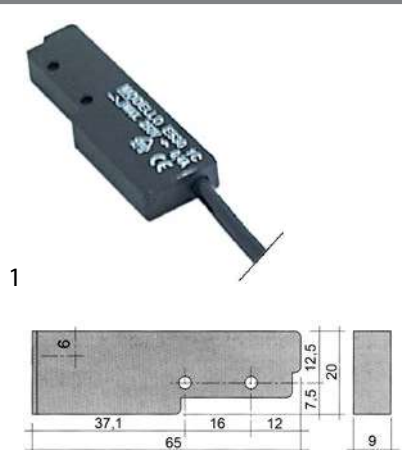

65x20mm

<b>GEV No.</b>	345116	<b>Ref. No.</b>	12024560 Z100522
<b>description</b>	magnetic switch L 65mm W 20mm 1NO 250V 0.4A P max. 100W connection cable length 3000mm		
<b>For models:</b>	ACE-061, ACE-101, ACE-102, ACE-201, ACE-202, ACG-061, ACG-101, ACG-102, ACG-201, ACG-202, AE-061, AE-061W, AE-101, AE-101W, AE-102, AE-102W, AE-201, AE-202, AG-061, AG-061W, AG-101, AG-101W, AG-102, AG-102W, AG-201, AG-202, APE-061, APE-061W, APE-101, APE-101W, APE-102, APE-102W, APE-201, APE-202, APG-061, APG-061W, APG-101, APG-101W, APG-102, APG-102W, APG-201, APG-202, COE-061, COE-101, COE-102, COE-201, COE-202, COG-061, COG-101, COG-102...(Other models you can see in the webshop)		
<b>accessories for</b>	345116		
	<b>GEV No.</b>	345399	<b>Ref. No.</b> —
	magnet ø 3.3mm L 40mm H 8mm W 13mm hole distance 30mm M3		