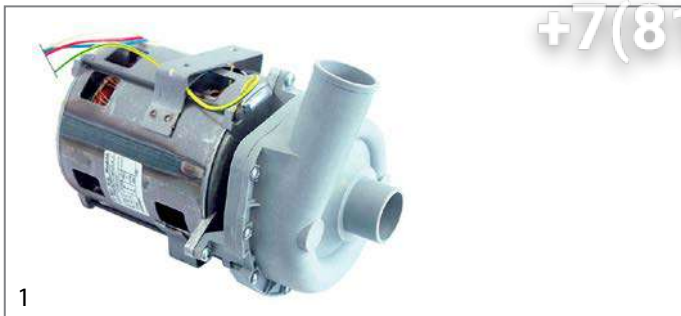

Table continues overleaf

Зип Общедит  
booster pumps

vsezip.ru

+7(812)987-08-81

<b>accessories for</b> 499075			
	<b>GEV No.</b> 365015	<b>Ref. No.</b> 12024376 V321300	
operating capacitor capacity 10µF 400V tolerance 5%Hz ambient temperature max. -25 to +85°C ø 35.5mm L 59mm M8 plastic connection male faston 6.3mm protection			