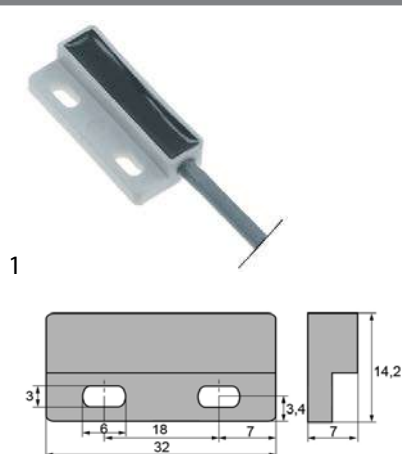

Зип Общепит

vsezip.ru

+7(812)987-08-81

magnetic switches

32x15mm

GEV No.	345109	Ref. No.	12034091 RT30161415
description	magnetic switch L 32mm W 15mm 1NO 250V 1A P max. 40W connection cable length 2000mm		

GEV No.	345202	Ref. No.	12024477 Z203009
description	magnetic switch 250V 0.04A P max. 10W probe L 29mm 1NO connection plug cable length 1400mm		
For models:	AD-120, AD-120B, AD-120BBTDD-UK, AD-120C, AD-120CW, AD-120HY, AD-125, AD-125HRS, AD-125-SOFT, AD-15, AD-15D, AD-20C-UK, AD-21, AD-21B, AD-21BDD, AD-21C, AD-21D, AD-21DD, AD-21W, AD-45BBT, AD-48, AD-48B, AD-48BDD, AD-48C, AD-48D, AD-48DD, AD-48HY, AD-48W, AD-505, AD-505-SOFT, AD-64, AD-64B, AD-64BBT, AD-64BDD, AD-64BTDD, AD-64C, AD-64CW, AD-64D, AD-64DD, AD-64HY, AD-72, AD-72W, AD-90, AD-90BA, AD-90BBT, AD-90BDD, AD-90DD, ADE-120, ADE-120B, ATA-061...(Other models you can see in the webshop)		

65x20mm