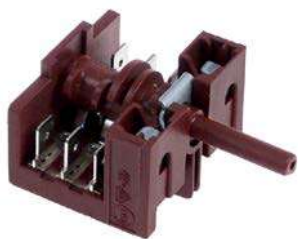

cam switches

Зип Общежит

3 operating positions

1

GEV No.	345492	Ref. No.	12025105 Z213003
description	cam switch 3 operating positions 3NO sequence 1-0-2 16A shaft ø 6x4.6mm shaft L 23mm connection male faston 6.3mm		
For models:	FI-48, FI-48B, FI-48W, FI-64, FI-64W, FI-72, FI-72AR, FI-72W