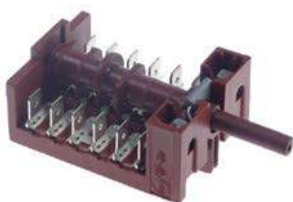

4 operating positions

1

GEV No.	347386	Ref. No.	12024733 Z273005
description	cam switch 4 operating positions 6NO sequence 0-1-2-3 16A shaft ø 6x4.6mm shaft L 23mm connection male faston 6.3mm 7LA 840601		
For models:	ECO-160, ECO-160D, ECO-160I, ECO-200, ECO-200D, ECO-200H, ECO-200HD, ECO-200HI, ECO-200I, ECO-2700D, ECO-2700I, ECO-280D, ECO-280I, ECO-370D, ECO-370I, ECO-4000D, ECO-4000I, ECO-460D, ECO-460I, ECO-550D, ECO-550I, ECO-6000D, ECO-6000I, FI-160, FI-160AR, FI-160D, FI-160I, FI-200, FI-200AR, FI-200D, FI-200H, FI-200HD, FI-200HI, FI-200I, FI-200W, FI-200WL, FI-200WR, FI-2700D, FI-2700I, FI-280D, FI-280I, FI-370D, FI-370I, FI-4000D, FI-4000I, FI-460D, FI-460I, FI-550D, FI-550I, FI-6000D...(Other models you can see in the webshop)