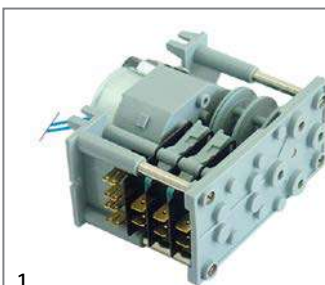

1

GEV No.	361357	Ref. No.	12024873 Z433002
description	timer CDC 7803 engines 1 chambers 3 operation time 120s 230V shaft ømm shaft Lmm motor type M37LN		
For models:	CO-350, CO-350-B, CO-350-B-DD, CO-350-COLD, CO-350-COLD-B, CO-350-COLD-B-DD, CO-350-COLD-DD, CO-350-DD, CO-400, CO-400-B, CO-400-B-DD, CO-400-COLD, CO-400-COLD-B, CO-400-COLD-B-DD, CO-400-COLD-DD, CO-400-DD, CO-400-SOFT, EASY-500, EASY-500B, EASY-500DD, LVC-21B, LVC-21C, LVR-20, LVR-20B