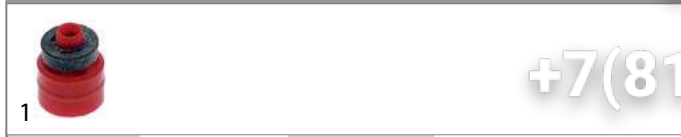

Зип Общепит

vsezip.ru

+7(812)987-08-81

spare parts and accessories

reducers

outlet side

<b>GEV No.</b>	691082	<b>Ref. No.</b>	12024045 Z601156
<b>description</b>	reducer flow rate 8l/min violet tolerance ±25%		
<b>For models:</b>	AD-45BBT, AD-48HY, AD-64BBT, AD-64BTDD, AD-64HY, AE-061, AE-101, AE-102, AE-201, AE-202, AG-061, AG-101, AG-102, AG-201, AG-202, APE-061, APE-101, APE-102, APE-201, APE-202, APG-061, APG-101, APG-102, APG-201, APG-202, BME7-05, BME7-10, BMG7-10, CPE9-05, CPE9-05AD, CPE9-05AD-S, CPE9-05NC, CPE9-05PLUS, CPE9-05PLUS-S, CPE9-05S, CPE9-05SNC, CPG9-05, CPG9-05AD, CPG9-05AD-S, CPG9-05NC, CPG9-05PLUS, CPG9-05PLUS-S, CPG9-05S, CPG9-05SNC, ECO-2700D, ECO-2700I, ECO-4000D, ECO-4000I, ECO-550D, ECO-550I...(Other models you can see in the webshop)		