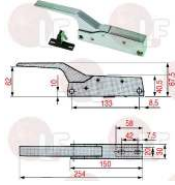

ELOMA H0515

ELOMA 425041

3286020 OVEN GLASS GASKET - 25 m
 made of silicone elastomer
 profile dimensions 13.5x10 mm
 COLOUR GREY
 for Convection oven (ELOMA) MD 10-11 - MD 6-11
 MMC 10-11 - MMC 6-11 - MMD 10-11 - MMD 6-11

ELOMA H0515

ELOMA 425041

Handles

3242718 DOOR HANDLE STRIKE
 for high temperatures
 mounting distance 43 mm
 for OVEN

ELOMA LF-3242042

+7(812)987-08-87

Suitable for:

ELOMA

Suitable for:

Handles

3242753 LH-RH CATCH WITHOUT LOCK 791 CR
 for high temperatures
 curved handgrip
 length 254x30 mm - distance 133 mm
 adjustable catch from 9 to 22 mm
 for Convection oven electric (INOXTREND) RDA5E
 RDE5E - RPDA5E - RPDE5E - RPDE5EP