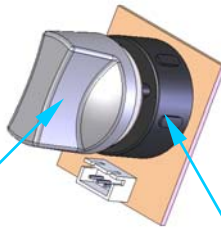

*Complete Container Includes: Cutter Assembly, Container, Lid and Filler Cap

**Cutter Assembly Includes: Blade, Lock Washer, Hex Nut, Drive Coupling Attachment and Cutter Bearing Assembly.

 4421 Waterfront Drive Glen Allen, VA 23060	Revision Description:		Added Hamilton Beach Commercial Badge on page 3.					
	Request Number:	HQE-7462	Revision Date:	4/2/09	Approved by:			
	Issue Code(s):	CS, SP	Page:	1 of 3	Document #:	510016300	Rev:	P

+7(812)987-08-81

PC Board
990086600

Power Board
990086500

Cord Socket
990064800

Power Cord
990050001

Knob (only)
990070700

Speed Control with Knob
990086400

Hamilton Beach 4421 Waterfront Drive Glen Allen, VA 23060	Revision Description:	Added Hamilton Beach Commercial Badge on page 3.					
	Request Number:	HQE-7462	Revision Date:	4/2/09	Approved by:		
	Issue Code(s):	CS, SP	Page:	2 of 3	Document #:	510016300	Rev: