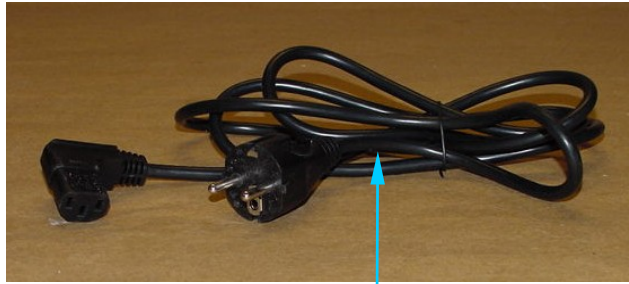

*Complete Container Includes: Cutter Assembly, Container, Lid and Filler Cap

**Cutter Assembly Includes: Blade, Lock Washer, Hex Nut, Drive Coupling Attachment and Cutter Bearing Assembly.

 4421 Waterfront Drive Glen Allen, VA 23060	Revision Description:		Added Hamilton Beach Commercial Badge on page 3.					
	Request Number:	HQE-7462	Revision Date:	4/2/09	Approved by:			
	Issue Code(s):	CS, SP	Page:	1 of 3	Document #:	510016300	Rev:	P

+7(812)987-08-81

PC Board
990086600

Power Board
990086500

Cord Socket
990064800

Power Cord
990050001

Knob (only)
990070700

Speed Control with Knob
990086400

Hamilton Beach 4421 Waterfront Drive Glen Allen, VA 23060	Revision Description:	Added Hamilton Beach Commercial Badge on page 3.					
	Request Number:	HQE-7462	Revision Date:	4/2/09	Approved by:		
	Issue Code(s):	CS, SP	Page:	2 of 3	Document #:	510016300	Rev: