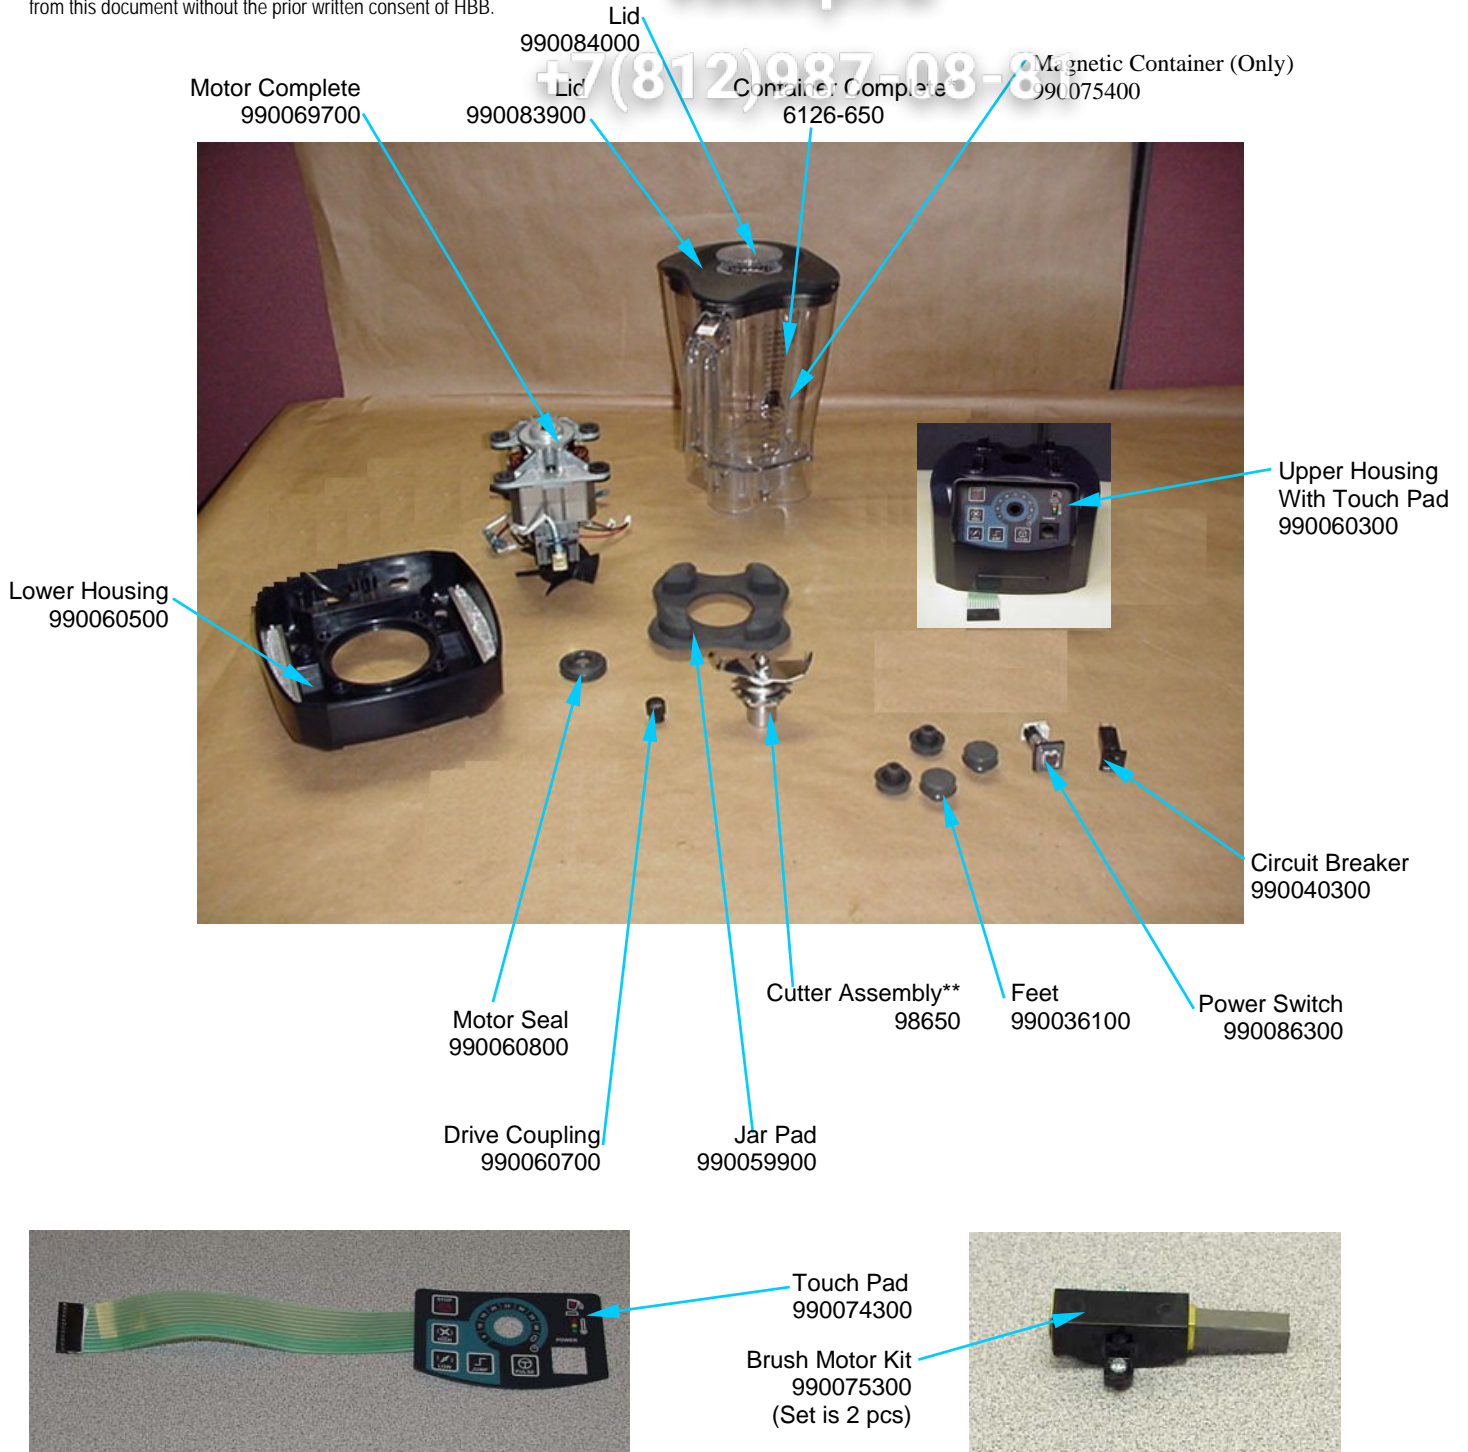

*Complete Container Includes: Cutter Assembly, Container, Lid and Filler Cap

**Cutter Assembly Includes: Blade, Lock Washer, Hex Nut, Drive Coupling Attachment and Cutter Bearing Assembly.

 4421 Waterfront Drive Glen Allen, VA 23060	Revision Description:		Added Hamilton Beach Commercial Badge on page 3.					
	Request Number:	HQE-7462	Revision Date:	4/2/09	Approved by:			
	Issue Code(s):	CS, SP	Page:	1 of 3	Document #:	510016300	Rev:	P