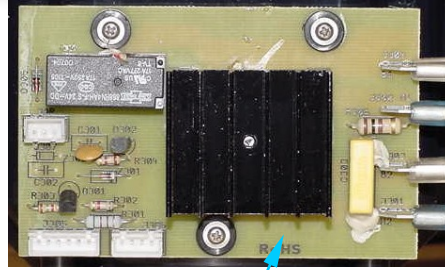

*Complete Container Includes: Cutter Assembly, Container, Lid and Filler Cap

**Cutter Assembly Includes: Blade, Lock Washer, Hex Nut, Drive Coupling Attachment and Cutter Bearing Assembly.

 4421 Waterfront Drive Glen Allen, VA 23060	Revision Description:		Added Hamilton Beach Commercial Badge on page 3.					
	Request Number:	HQE-7462	Revision Date:	4/2/09	Approved by:			
	Issue Code(s):	CS, SP	Page:	1 of 3	Document #:	510016300	Rev:	P

+7(812)987-08-81

PC Board
990086600

Power Board
990086500

Cord Socket
990064800

Power Cord
990050001

Knob (only)
990070700

Speed Control with Knob
990086400

Hamilton Beach 4421 Waterfront Drive Glen Allen, VA 23060	Revision Description:	Added Hamilton Beach Commercial Badge on page 3.					
	Request Number:	HQE-7462	Revision Date:	4/2/09	Approved by:		
	Issue Code(s):	CS, SP	Page:	2 of 3	Document #:	510016300	Rev: