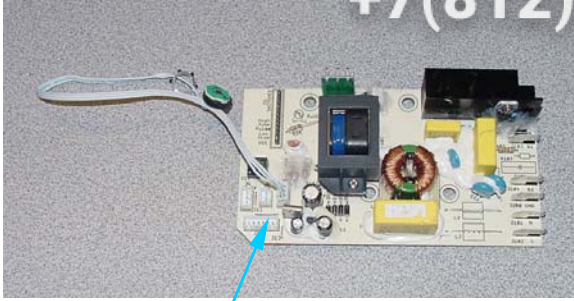

Replacement Parts Diagram Model HBH650-CE (Series A-G)

PROPRIETARY RIGHTS NOTICE This document and all information contained within it is the property of Hamilton Beach Brands, Inc. (HBB). It is confidential and proprietary and has been provided to you for a limited purpose. It must be returned or destroyed upon request. Disclosure, reproduction or use of this document and any information contained within it, in full or in part, for any purpose is forbidden without the prior written consent of HBB. No photographs may be taken of any article fabricated or assembled from this document without the prior written consent of HBB.

+7(812)987-08-81

PC Board
990086600