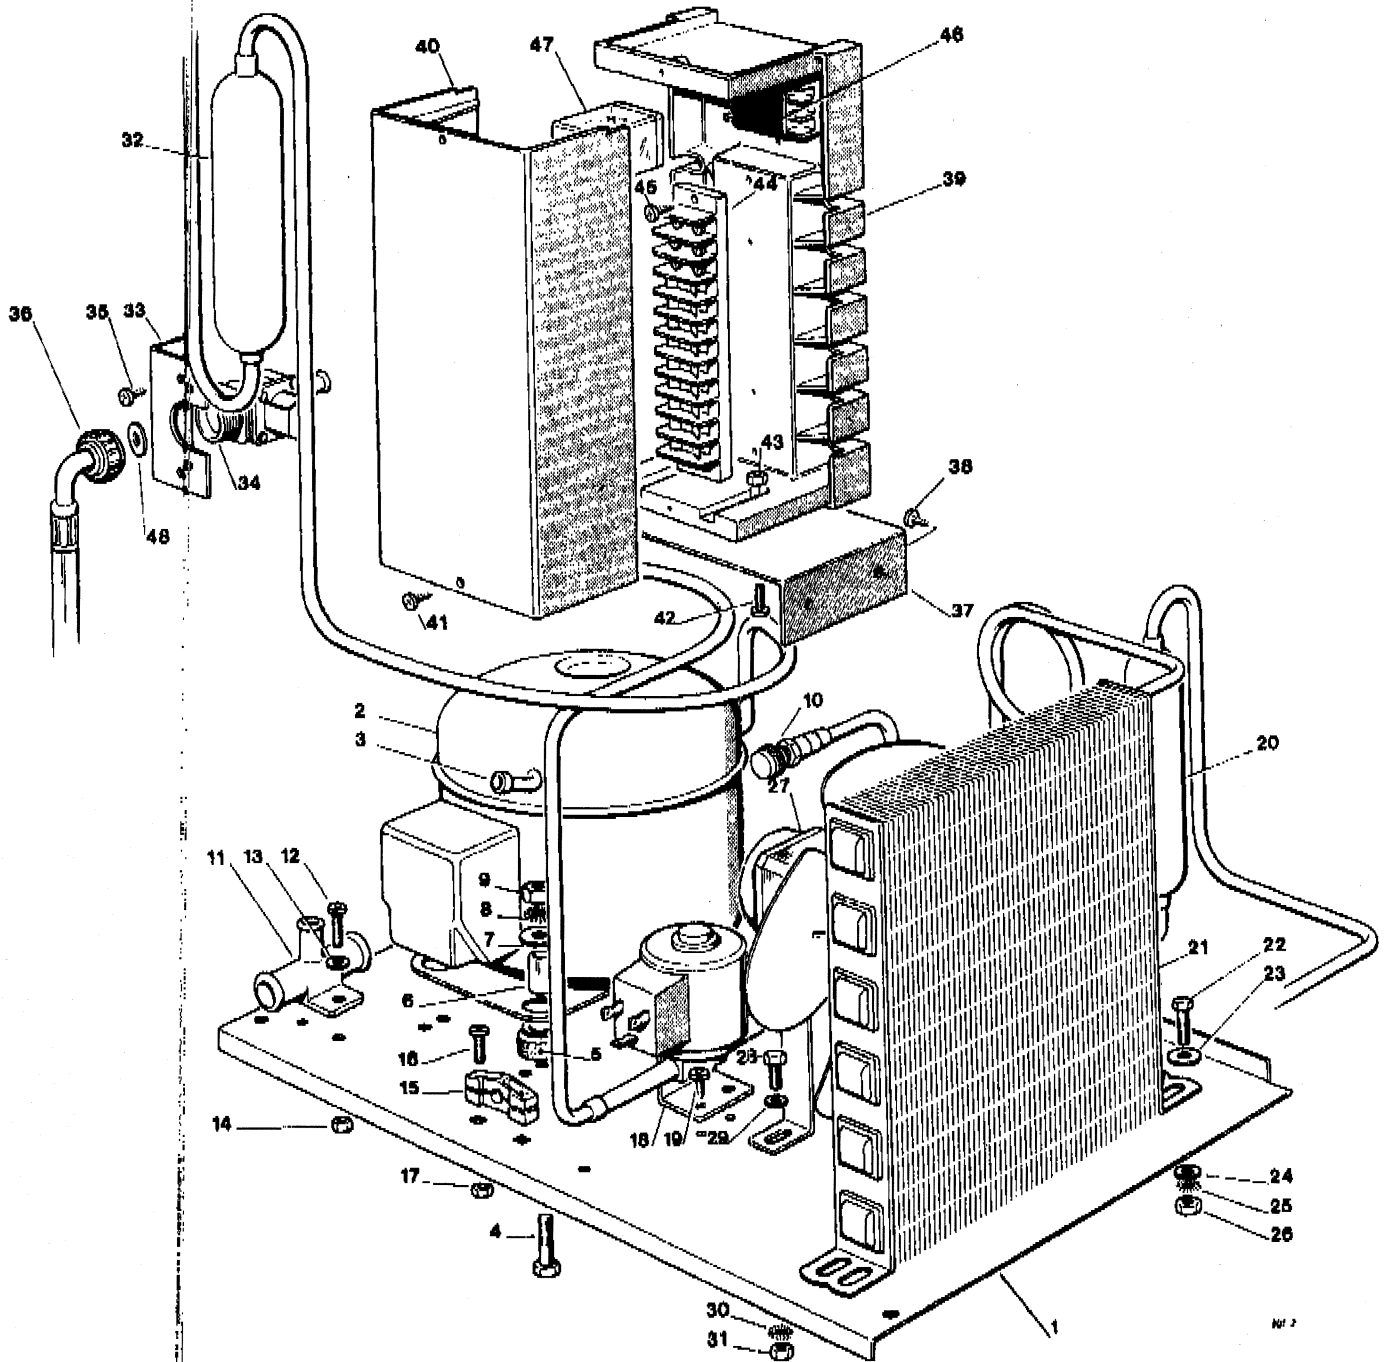

Зип Общепит

vsezip.ru

UNITÀ CONDENSATRICE
CONDENSING UNIT
UNITE DE CONDESATION

+7(812)987-08-81

Зип Общепит

1	25114006/0	BASE
2-5-6,	19166162/0	
2E	19560138/0	PROTECTOR R12
2F	19621675/0	
2G	19165484/0	COMPRESSOR 40DN U.HOR22
2H	19621681/0	RELAY R22
2I	19560147/0	PROTECTOR R22
2L	19180456/0	START CAPACITOR
2M	19185497/0	
2N	19180464/0	START CAPACITOR
2O	19618001/0	RELAY R12/R134A
2P	19560131/0	PROTECTOR R134A
3	19864900/0	CHARGE VALVE
4	12792099/0	SCREW
7	12523050/0	
9	12292102/0	NUT
11	25690806/0	DRAIN FITTING
12	12788880/0	SCREW
13	12520040/0	WASHER
14	12291600/0	NUT
15	33320521/0	CABLE FASTNER
16	12727960/0	SCREW
18	19863033/0	GAS VALVE
20	10106332/0	DRIER
20A	19300802/0	DRIER R134A
21	19177502/0	CONDENSER R12-R22
21A	19177509/0	CONDENSER R134A
22	12791000/0	SCREW
23	12523040/0	
26	12292102/0	NUT
27	18562503/0	FAN MOTOR
28	12791000/0	SCREW
29	12520040/0	WASHER
31	12292102/0	NUT
32	81408419/0	EXCHANGER ASSY R12
32A	81408421/0	EXCHANGER ASSY R12/R134A
33	25726327/0	SUPPORT
34	19865502/0	WATER SOLENOID VALVE
35	12726404/0	SCREW
36	19810111/0	WATER INLET PIPE
36A	19810114/0	DRAIN PIPE
37	25726326/0	CABLE SUPPORT
38	12728106/0	SCREW
39	25690230/0	CABLE BOX
40	2516706/0	
41	12728106/0	SCREW
42	12788880/0	SCREW
43	12291000/0	NUT
44	33489251/0	TERMINAL BLOCK
45	12726403/0	SCREW
46	19797017/0	THERMOSTAT
47	19620107/0	RELAY
48	19350158/0	GASKET