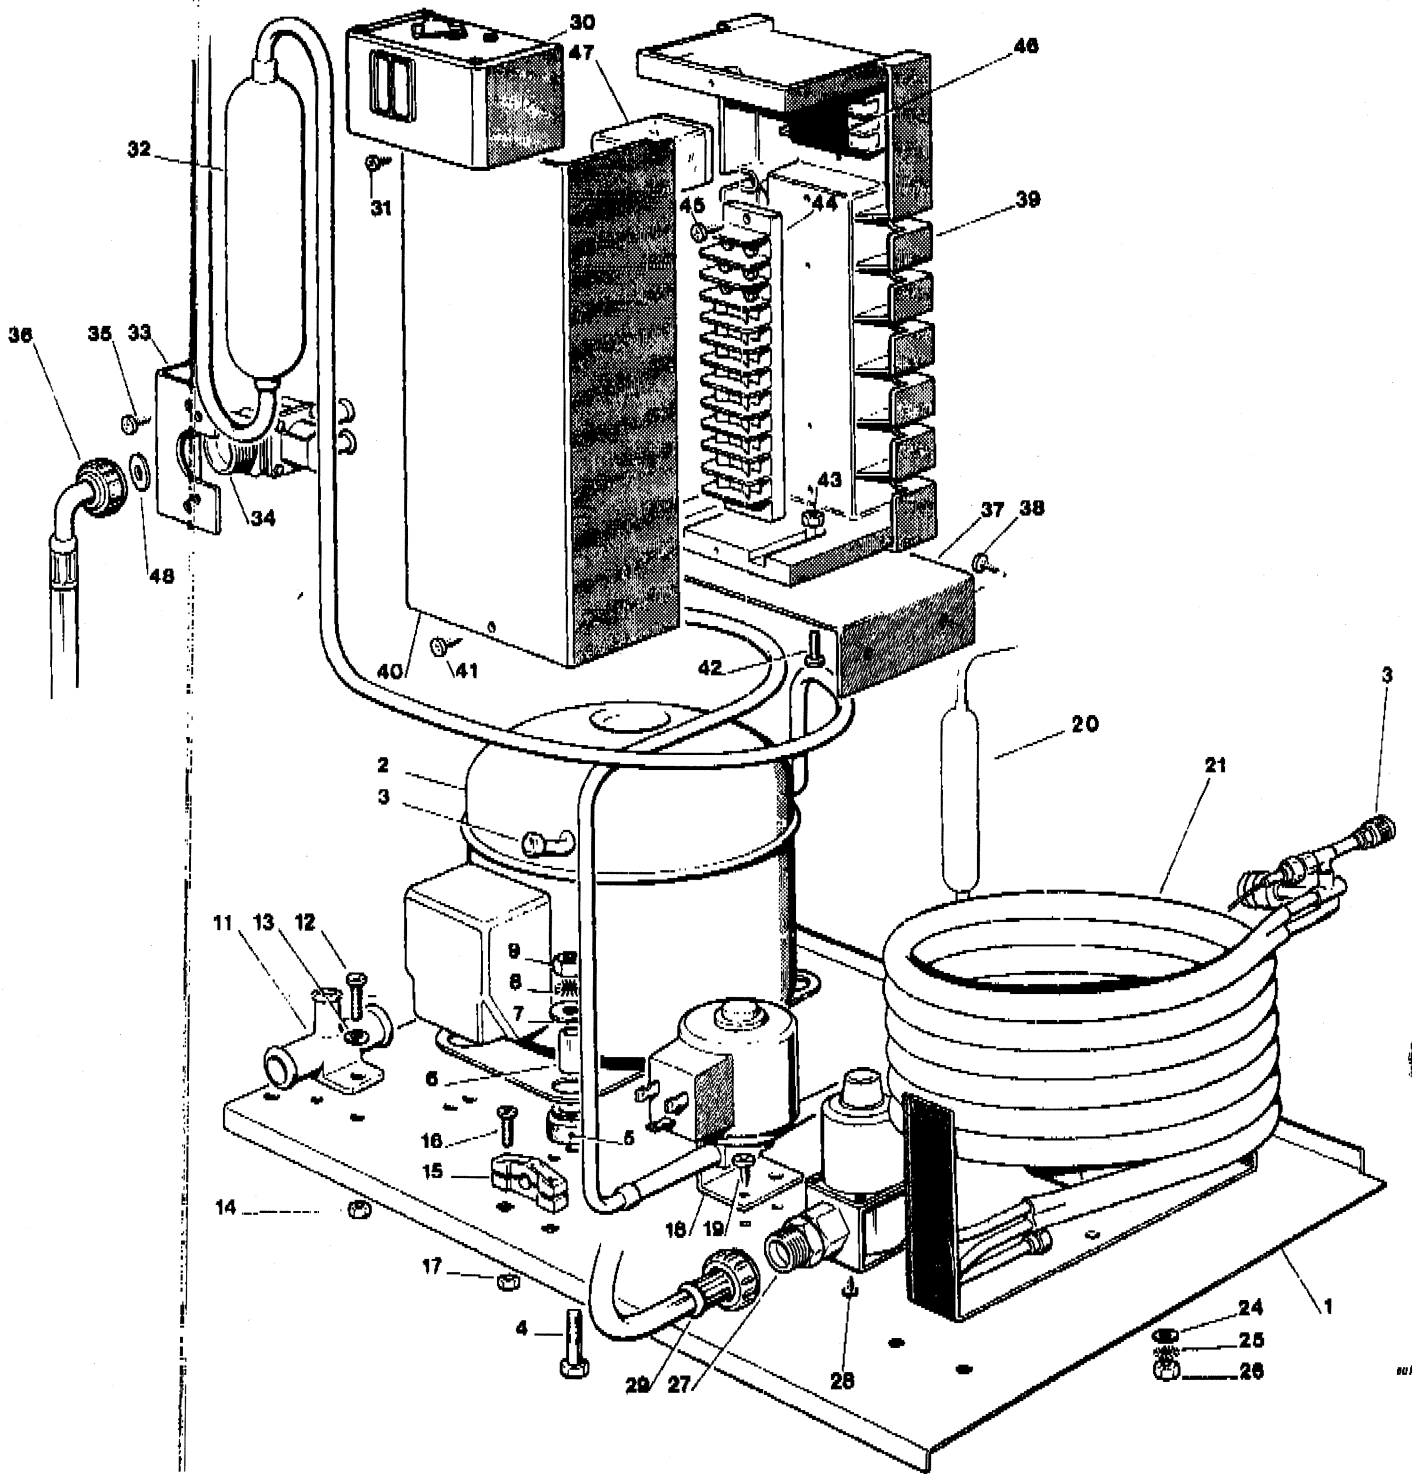

Зип Общепит

vsezip.ru

+7(812)987-08-81

Icematic®

N20L

Spare parts list
Catalogo ricambi
Catalogues pièces détachées
Ersatzteilkatalog
(D10 - D22 - R 124a)

Зип Общепит

1	25114006/0	BASE
2-5,6	19166162/0	
2E	19560138/0	PROTECTOR R12
2F	19621675/0	
2G	19165484/0	COMPRESSOR 40DN U.HOR22
2H	19621681/0	RELAY R22
2I	19560147/0	PROTECTOR R22
2L	19180456/0	START CAPACITOR
2M	19165497/0	COMPRESSOR GL45 TB R134A
2N	19180464/0	START CAPACITOR
2O	19618001/0	RELAY R12/R134A
2P	19560131/0	PROTECTOR R134A
3	19864900/0	CHARGE VALVE
4	12792099/0	SCREW
7	12523050/0	
9	12292102/0	NUT
11	25690806/0	DRAIN FITTING
12	12789350/0	SCREW
13	12520040/0	WASHER
14	12291600/0	NUT
15	33320521/0	CABLE FASTNER
16	12727960/0	SCREW
18	19863033/0	GAS VALVE
20	10106332/0	DRIER
20A	19300802/0	
21	81408121/0	
21A	81407538/0	
22	12791000/0	SCREW
23	12523040/0	
26	12292102/0	NUT
27	19870815/0	AUTOMATIC VALVE H2O R 12
28	12791000/0	SCREW
29	81418216/0	
30	19550606/0	PRESSURE CONTROL R 12
30	19550610/0	PRESSURE CONTROL
30A	19550615/0	PRESSOSTAT
30B	19550372/0	PRESSURE CONTROL FOR WATER VALVE (R 134A
30C	19550620/0	MAX PRESSURE CONTROL R134A
31	12292102/0	NUT
32	81408419/0	EXCHANGER ASSY R12
32A	81408421/0	EXCHANGER ASSY R12/R134A
32B	81408422/0	EXCHANGER ASSY R134A
33	25726327/0	SUPPORT
34	19865509/0	ELECTROVALVE H2O R12
34A	19865530/0	WATER SOLENOID VALVE R22-134A
35	12726404/0	SCREW
36	19810111/0	WATER INLET PIPE
36A	19810114/0	DRAIN PIPE
37	25726326/0	CABLE SUPPORT
38	12728106/0	SCREW
39	25690230/0	CABLE BOX
40	25160705/0	COVER FOR CABLES BOX
41	12728108/0	SCREW
42	12788880/0	SCREW
43	12291000/0	NUT
44	33489251/0	TERMINAL BLOCK
45	12726403/0	SCREW
46	19797017/0	THERMOSTAT
47	19620107/0	RELAY
48	19350158/0	GASKET