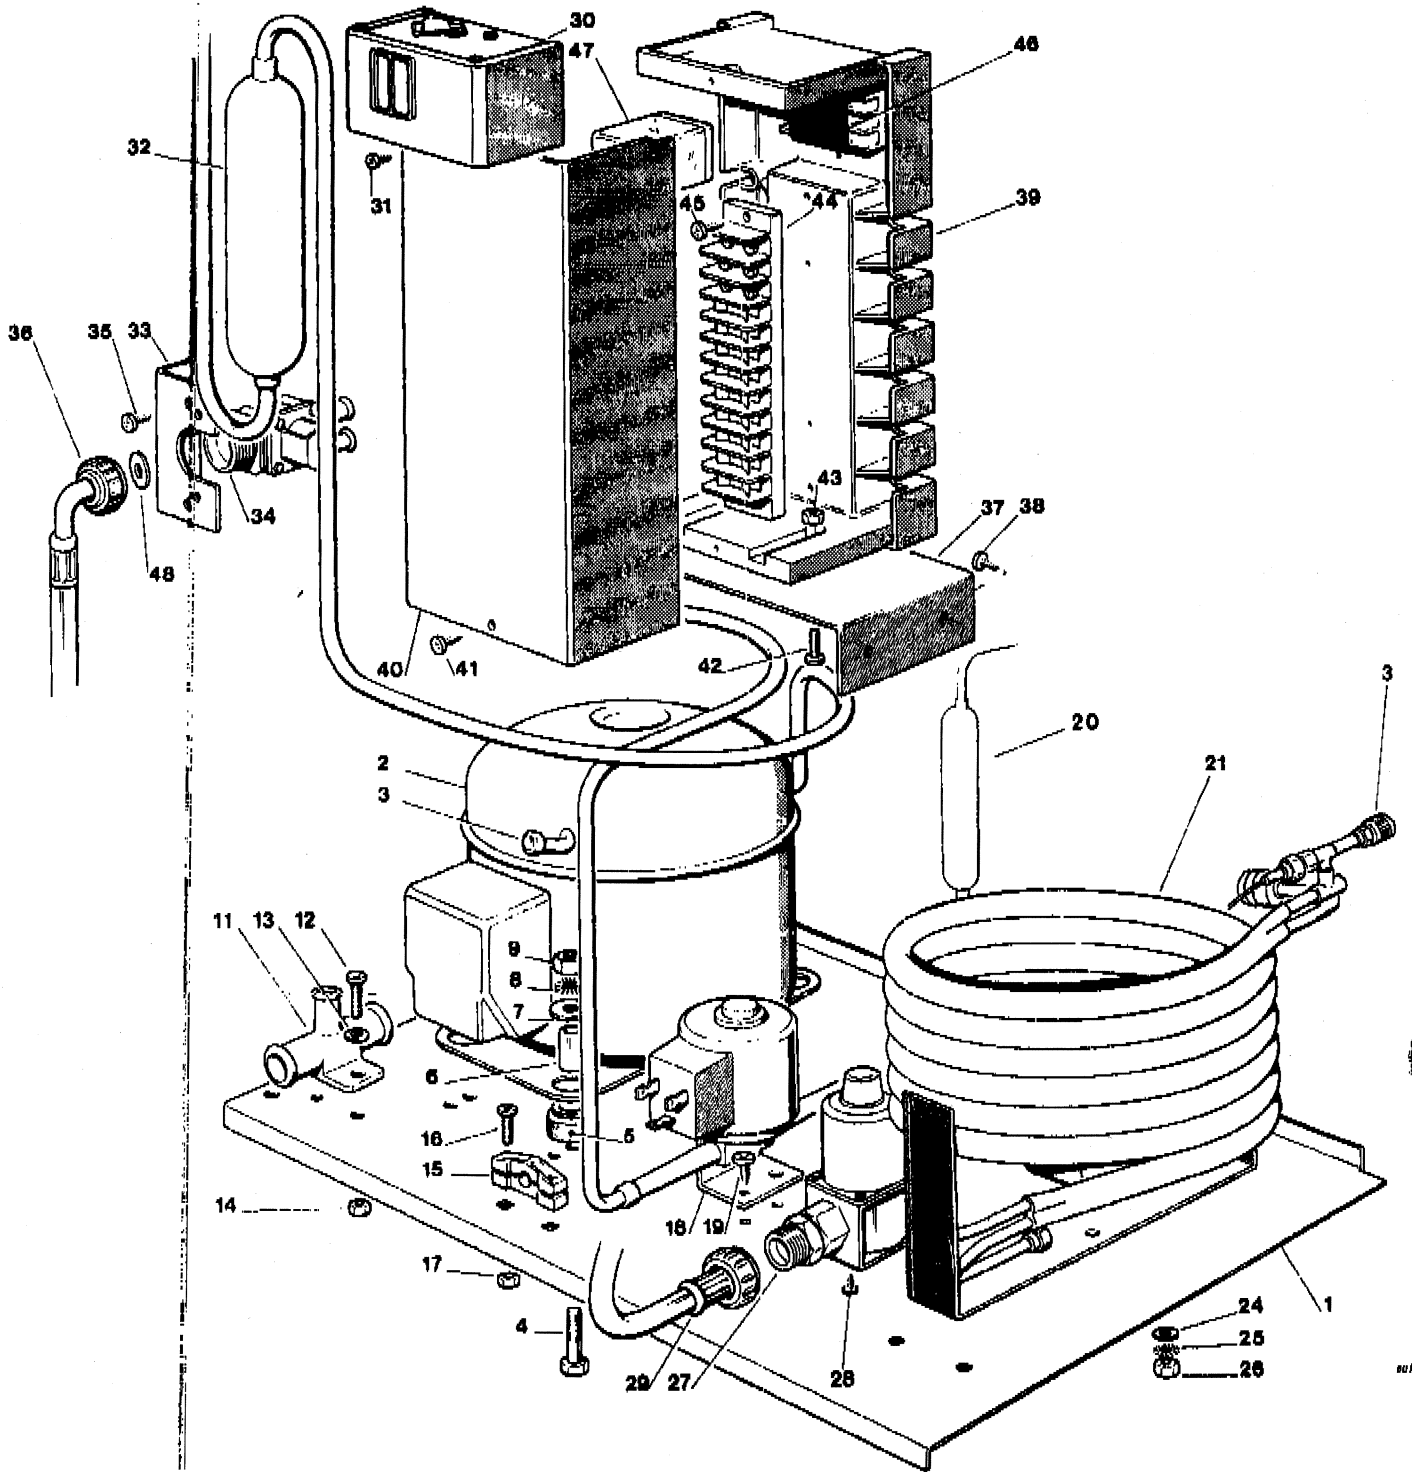

Зип Общепит

vsezip.ru

+7(812)987-08-81

Icematic®

N20L

Spare parts list
Catalogo ricambi
Catalogues pièces détachées
Ersatzteilkatalog
(D10 - D22 - R 124a)

Зип Общепит

1	25114006/0	BASE
2-5,6	19166162/0	
2E	19560138/0	PROTECTOR R12
2F	19621675/0	
2G	19165484/0	COMPRESSOR 40DN U.HOR22
2H	19621681/0	RELAY R22
2I	19560147/0	PROTECTOR R22
2L	19180456/0	START CAPACITOR
2M	19165497/0	COMPRESSOR GL45 TB R134A
2N	19180464/0	START CAPACITOR
2O	19618001/0	RELAY R12/R134A
2P	19560131/0	PROTECTOR R134A
3	19864900/0	CHARGE VALVE
4	12792099/0	SCREW
7	12523050/0	
9	12292102/0	NUT
11	25690806/0	DRAIN FITTING
12	12789350/0	SCREW
13	12520040/0	WASHER
14	12291600/0	NUT
15	33320521/0	CABLE FASTNER
16	12727960/0	SCREW
18	19863033/0	GAS VALVE
20	10106332/0	DRIER
20A	19300802/0	
21	81408121/0	
21A	81407538/0	
22	12791000/0	SCREW
23	12523040/0	
26	12292102/0	NUT
27	19870815/0	AUTOMATIC VALVE H2O R 12
28	12791000/0	SCREW
29	81418216/0	
30	19550606/0	PRESSURE CONTROL R 12
30	19550610/0	PRESSURE CONTROL
30A	19550615/0	PRESSOSTAT
30B	19550372/0	PRESSURE CONTROL FOR WATER VALVE (R 134A
30C	19550620/0	MAX PRESSURE CONTROL R134A
31	12292102/0	NUT
32	81408419/0	EXCHANGER ASSY R12
32A	81408421/0	EXCHANGER ASSY R12/R134A
32B	81408422/0	EXCHANGER ASSY R134A
33	25726327/0	SUPPORT
34	19865509/0	ELECTROVALVE H2O R12
34A	19865530/0	WATER SOLENOID VALVE R22-134A
35	12726404/0	SCREW
36	19810111/0	WATER INLET PIPE
36A	19810114/0	DRAIN PIPE
37	25726326/0	CABLE SUPPORT
38	12728106/0	SCREW
39	25690230/0	CABLE BOX
40	25160705/0	COVER FOR CABLES BOX
41	12728108/0	SCREW
42	12788880/0	SCREW
43	12291000/0	NUT
44	33489251/0	TERMINAL BLOCK
45	12726403/0	SCREW
46	19797017/0	THERMOSTAT
47	19620107/0	RELAY
48	19350158/0	GASKET