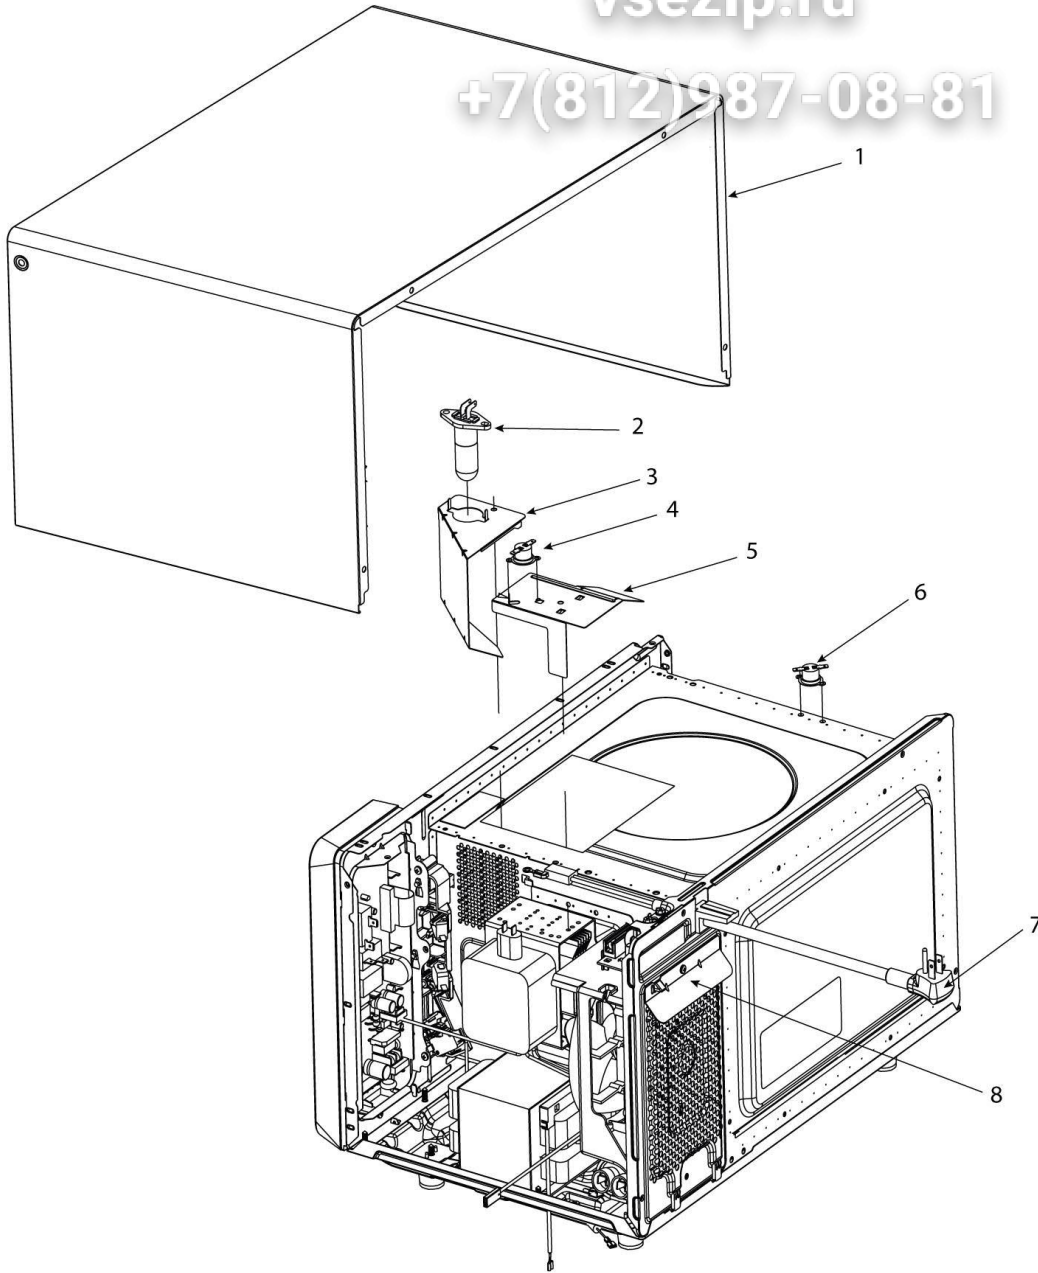

Зип Общепит

vsezip.ru

+7(812)987-08-81

Section: LAMP / TCO / POWER CORD / DUCTS / WRAPPER

Зип Общепит

vsezip.ru

7(812)987-08-81

Ref #	Part #	Part Name	Quantity	Type	Sub
1	59194668	WRAPPER- SS	1	None	
2	59194655	LAMP-LED	1	None	
3	20238601	DUCT-AIR	1	None	
4	20241402	CUTOUT-THERMAL, MAG	1	F	
5	20238701	DEFLECTOR-AIR	1	None	
6	20241401	CUTOUT-THERMAL, CAVITY	1	F	
7	54127050	POWER CORD	1	F	20243501
8	20238201	GUARD-DRIP	1	None