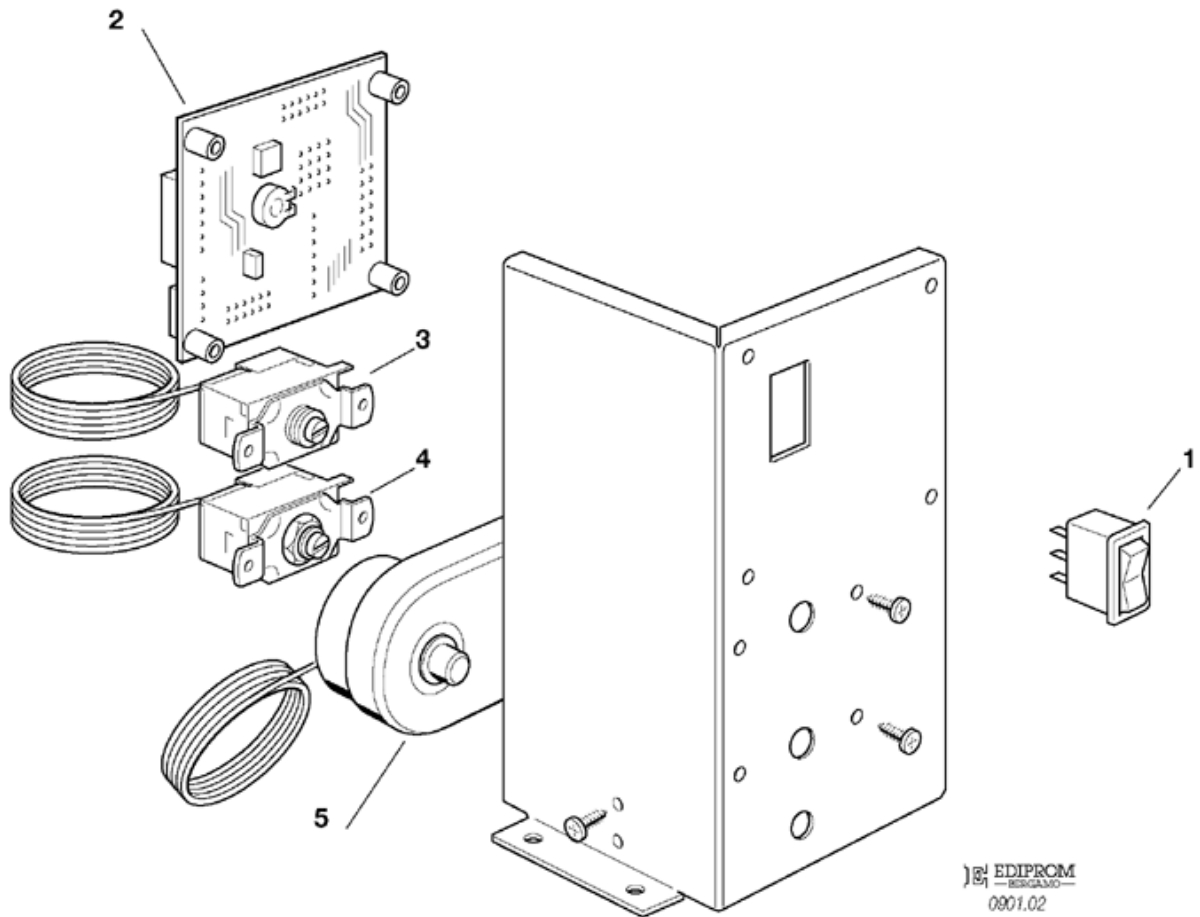

EDIPROM
BERGAMO
0901.02