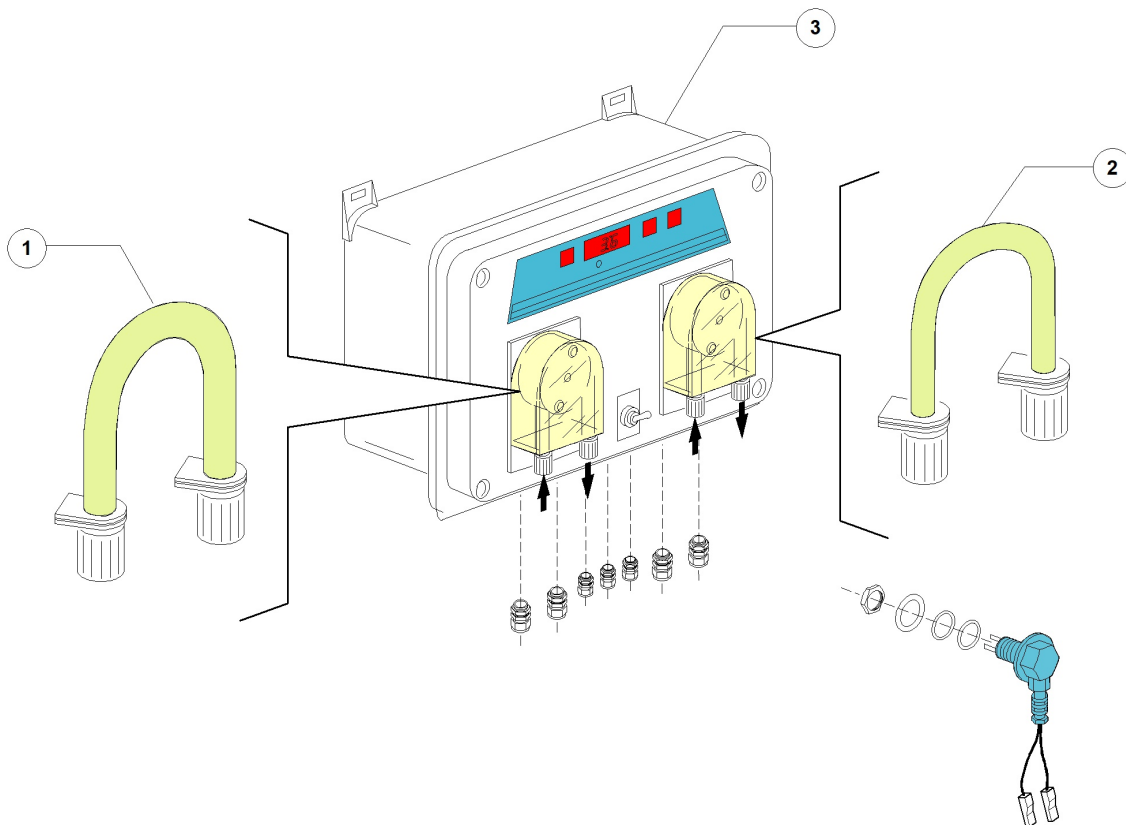

Зип Общепит

RX184 DX XP DDE DR69 ID 400/3N/50 EAC - DWR1002420 - Dispensers - DW212M

vsezip.ru

+7(812)987-08-81

Зип Общепит

RX184 DX XP DDE DR69 ID 400/3N/50 EAC - DWR1002420 - Dispensers - DW212M

Pos.	Code	Descrizione	Description
1	DW14503	TUBO PVC DIAM.6x4 TRASPARENTE	D.6X4 PVC TRANSPARENT HOSE
1	DW15185	TUBO MEMBRANA DDE SEKO DET.	SEKO DISPENSER THERMOPLASTIC HOSE
2	DW14502/A	TUBETTO PVC 6X4 VERDE	6X4 PVC GREEN SMALL PIPE
2	DW15186	TUBO MEMBRANA SILICONE BRILL.	SEKO DISPENSER THERMOPLASTIC HOSE
3	DW15181/A	CENTRALINA 06 DOSAT .BRILL./DETERG. 24V	RINSE AID AND DETERGENT DOSING PUMPS BOX