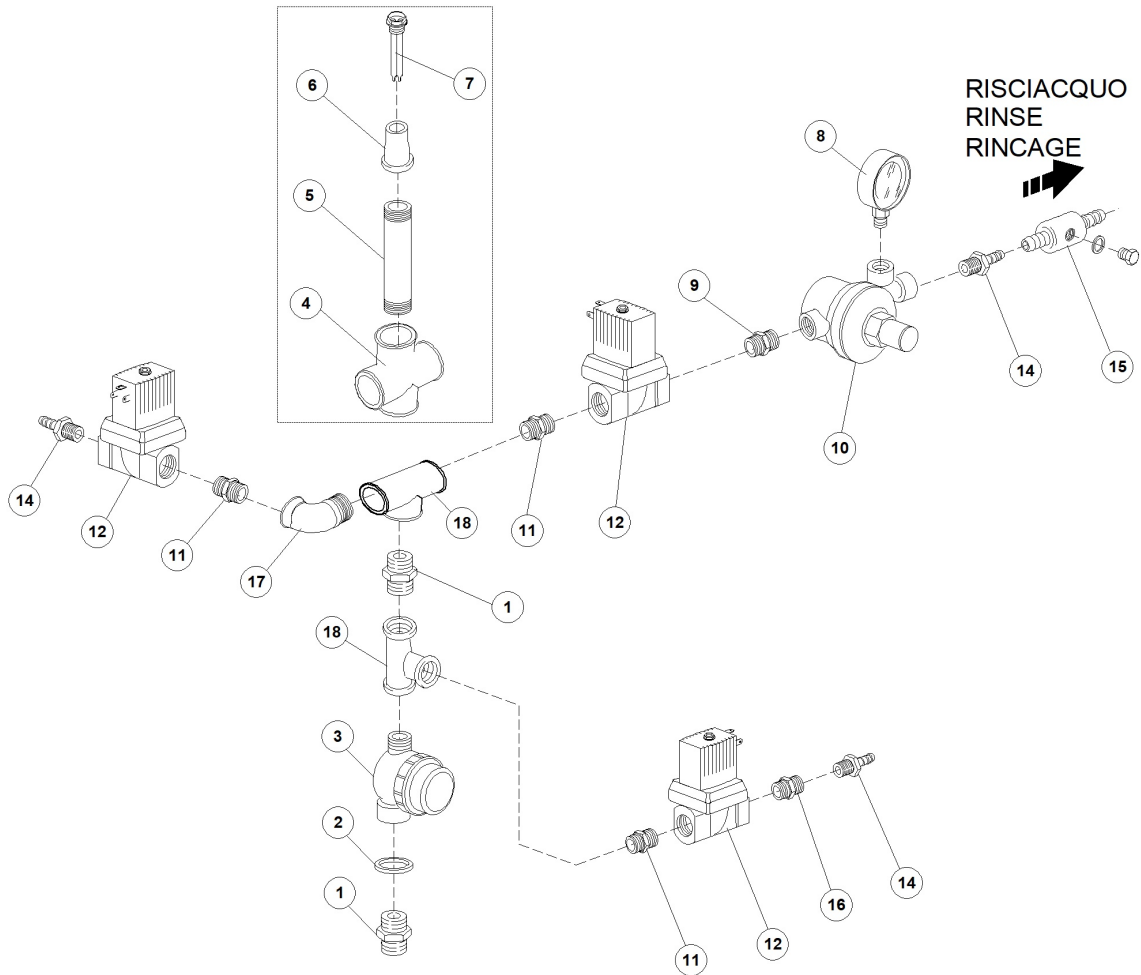

Зип Ощепит

RX184 DX XP DDE DR69 ID 400/3N/50 EAC - DWR1002420 - Solenoid valve group - DW212M

vsezip.ru

+7(812)987-08-81

Зип Общепит

RX184 DX XP DDE DR69 ID 400/3N/50 EAC - DWR1002420 - Solenoid valve group - DW212M

vsezip.ru

+7(812)987-08-81

Pos.	Code	Descrizione	Description
1	DW3071197	"RACCORDO INOX NIPPLO 3/4" M-M"	"S/S NIPPLE PIPE FITTING 3/4" M-M"
2	DW13326	GUARNIZIONE D.38X27X2	GASKET D.38X27X2
3	DW2000121	"FILTRO LINEA CARICO ACQ. 3/4" FF/MF"	"WATER LOADING FILTER 3/4" F-F/M-F"
4	DW3071186	"RACCORDO INOX CROCE 3/4" F"	"S/S CROSS PIPE FITTING 3/4" F"
8	DW2000244	"MANOMETRO RIDUTTORE PRESS. 1/4"CONIC"	"PRESSURE REDUCTION GAUGE 1/4"
9	DW3071196	"RACCORDO INOX NIPPLO 1/2" M-M"	"S/S NIPPLE PIPE FITTING 1/2" M-M"
10	DW2000364	"RIDUTTORE DI PRESS.FILTRO INOX 1/2"	"1/2" PRESSURE REDUCER S/S FILTER"
11	DW3071205	RACCORDO INOX NIPPLO DI RIDUZ 3/4 M-1/2M	"S/S NIPPLE PIPE FITTING M3/4"-M1/2"
12	DW3002030	"ELETTRIVALV. OT58 1/2" 24V 50/60HZ"	"SOLENOID VALVE OT58 1/2" 24V 60HZ"
14	DW3071299	PORTAGOMMA M 1/2 DIAM 12 PG260 INOX	S/S HOSE CONNECTOR 10 M1/2 PG260
15	DW3003906/A	DERIV. A T ENTR. BRILL. SENZA TAPPO	"T-PIECE W/PLUG 1/8"
16	DW3071196	"RACCORDO INOX NIPPLO 1/2" M-M"	"S/S NIPPLE PIPE FITTING 1/2" M-M"
17	DW3071193	RACCORDO INOX GOMITO M/F 3/4	"S/S UNION ELBOW 3/4" M-F"