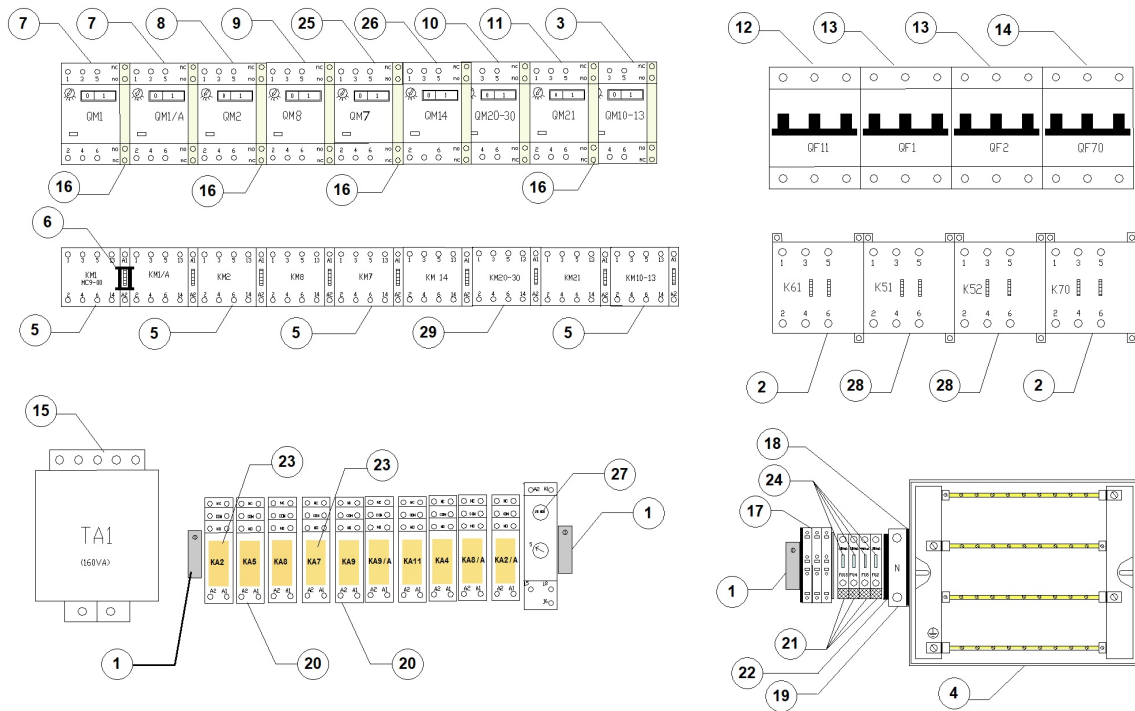

Зип Общепит

RX184 DX XP DDE DR69 ID 400/3N/50 EAC - DWR1002420 - Electric control components - DW212M

vsezip.ru

+7(812)987-08-81

Зип Общепит

RX184 DX XP DDE DR69 ID 400/3N/50 EAC - DWR1002420 - Electric control components - DW212M

vsezip.ru

+7(812)987-08-81

Pos.	Code	Descrizione	Description
1	DW3006093	FERMO PER GUIDA DIN	DIN RAIL RETAINER
2	DW2000385	TELERUTTORE 36A/20A 24V 50/60Hz	CONTACTOR 36A/20A 24V 50/60Hz
3	DW2000390	INT.SALVAMOTORE MAGNETOTERM. 1-1,6A	CIRCUIT BREAKER 1-1,6A
3	DW2000393	INT.SALVAMOTORE MAGNETOT.1,6-2,5A	CIRCUIT BREAKER 1,6-2,5A
4	DW3071168	MORSETTIERA RX 44X80X137 125A	TERMINAL BOARD 44X80X137 125A
5	DW2000370	TELERUTTORE 9A/16A 24V 50/60Hz	CONTACTOR 9A/16A 24V 50/60Hz
6	DW3006153	INTERBLOCCO MECC. X TELERUT.2000370	MECHANICAL INTERLOCK
7	DW2000389	INT.SALVAMOTORE MAGNETOTERM.0,63-1A	CIRCUIT BREAKER 0,63-1A
7	DW2000390	INT.SALVAMOTORE MAGNETOTERM. 1-1,6A	CIRCUIT BREAKER 1-1,6A
9	DW2000390	INT.SALVAMOTORE MAGNETOTERM. 1-1,6A	CIRCUIT BREAKER 1-1,6A
10	DW2000389	INT.SALVAMOTORE MAGNETOTERM.0,63-1A	CIRCUIT BREAKER 0,63-1A
11	DW2000389	INT.SALVAMOTORE MAGNETOTERM.0,63-1A	CIRCUIT BREAKER 0,63-1A
11	DW2000390	INT.SALVAMOTORE MAGNETOTERM. 1-1,6A	CIRCUIT BREAKER 1-1,6A
11	DW2000393	INT.SALVAMOTORE MAGNETOT.1,6-2,5A	CIRCUIT BREAKER 1,6-2,5A
12	DW2000403	INT. MAGNETOTERMICO TRIPOLARE 20A	THREE-POLE CIRCUIT BREAKER 20A
12	DW2000404	INT. MAGNETOTERMICO TRIPOLARE 25A	THREE-POLE CIRCUIT BREAKER 25A
13	DW2000403	INT. MAGNETOTERMICO TRIPOLARE 20A	THREE-POLE CIRCUIT BREAKER 20A
14	DW2000403	INT. MAGNETOTERMICO TRIPOLARE 20A	THREE-POLE CIRCUIT BREAKER 20A
14	DW2000404	INT. MAGNETOTERMICO TRIPOLARE 25A	THREE-POLE CIRCUIT BREAKER 25A
15	DW3006060	TRASF.160VA 0-230-400-415-440/0-24V	TRANSFORMER160VA 0-230-400-415-440/0-24V
16	DW3006080	CONTATTO AUX. LMS25 11LMH11 1NA+1NC	AUXILIARY CONTACT LMS25 11LMH11 1NA-1NC
17	DW3071122	MORSETTO 2.5mm DOPPIO A MOLLA (ZDK 2.5)	TERMINAL 2,5mmq DOUBLE
18	DW3006084	PIASTRINA CHIUSURA X MORSETTI 16mmq	TERMINAL RK35 END PLATE
19	DW3006156	MORSETTO NEUTRO 35mmq BLU	
20	DW3006079	ZOCCOLO X RELE'MODUL.2C/24V	BASE FOR RELAY 2C/24V
21	DW3006147	MORSETTO PORTAFUSIBILI 5x20 (5x25)	FUSE CARRIER
22	DW3006144	PIASTRINA CHIUSURA X PORTAFUSIBILE	TERMINAL STK1 END PLATE
23	DW3006078	RELE' MODUL. 2C/DEV. 24V	MODULAR RELAY 2C/DEV. 24V
24	DW15163	FUSIBILE 5X20 1A	5X20 1A FUSE
24	DW15174	FUSIBILE 5X20 6.3A RITARDATO	
25	DW2000393	INT.SALVAMOTORE MAGNETOT.1,6-2,5A	CIRCUIT BREAKER 1,6-2,5A
26	DW2000390	INT.SALVAMOTORE MAGNETOTERM. 1-1,6A	CIRCUIT BREAKER 1-1,6A
26	DW2000394	INT.SALVAMOTORE MAGNETOTERM.2,5-4A	CIRCUIT BREAKER 2,5-4A
28	DW2000385	TELERUTTORE 36A/20A 24V 50/60Hz	CONTACTOR 36A/20A 24V 50/60Hz
29	DW2000370	TELERUTTORE 9A/16A 24V 50/60Hz	CONTACTOR 9A/16A 24V 50/60Hz