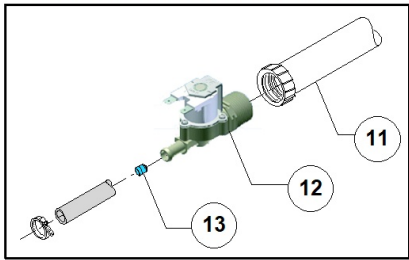

Зип Общепит

HT11 D PS DDE TS 380-400/3N/50 - DWH1001591 - Water softner group - DW014

ysezip.ru

+7(812)987-08-81

VALVOLA BY PASS RIGENERAZIONE
REGENERATION BY PASS SOLENOID VALVE
SOUPAPE BY PASS REGENERATION