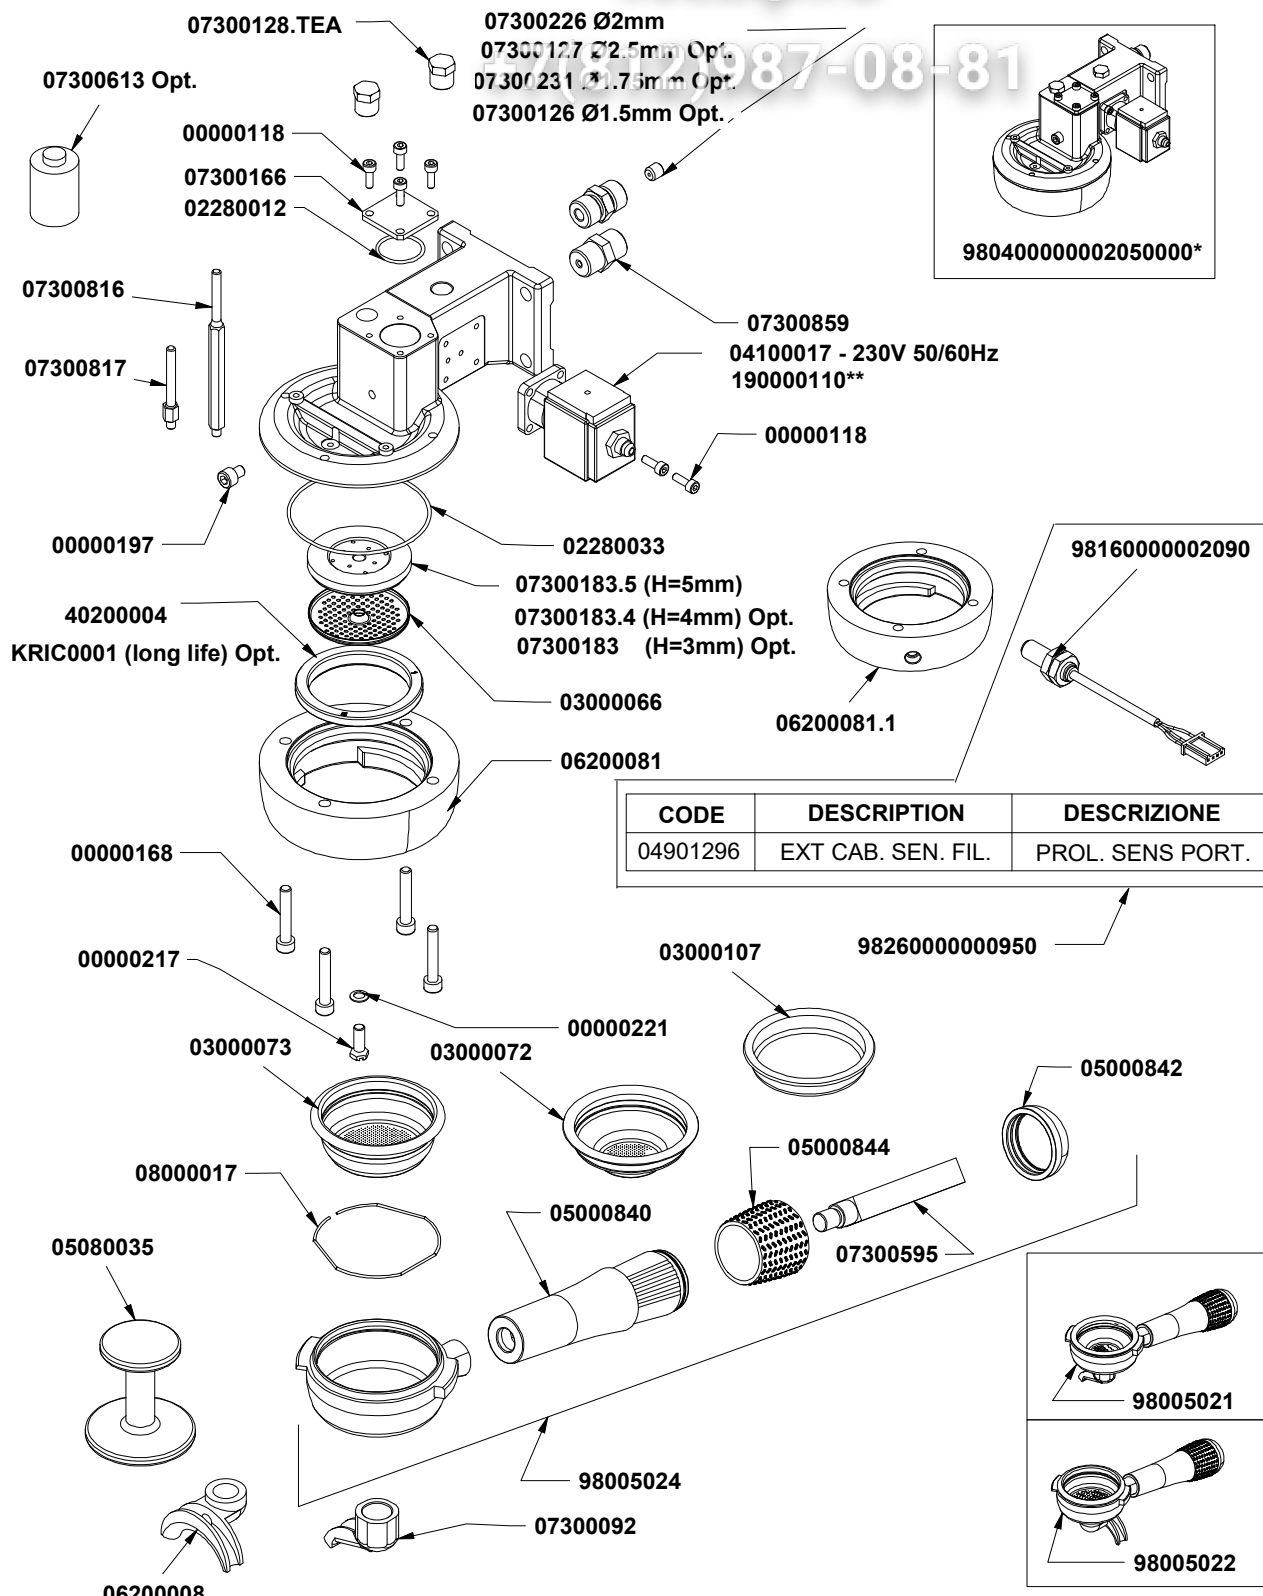

*Specify version
Specificare versione
**North America Market
Mercato Nord America