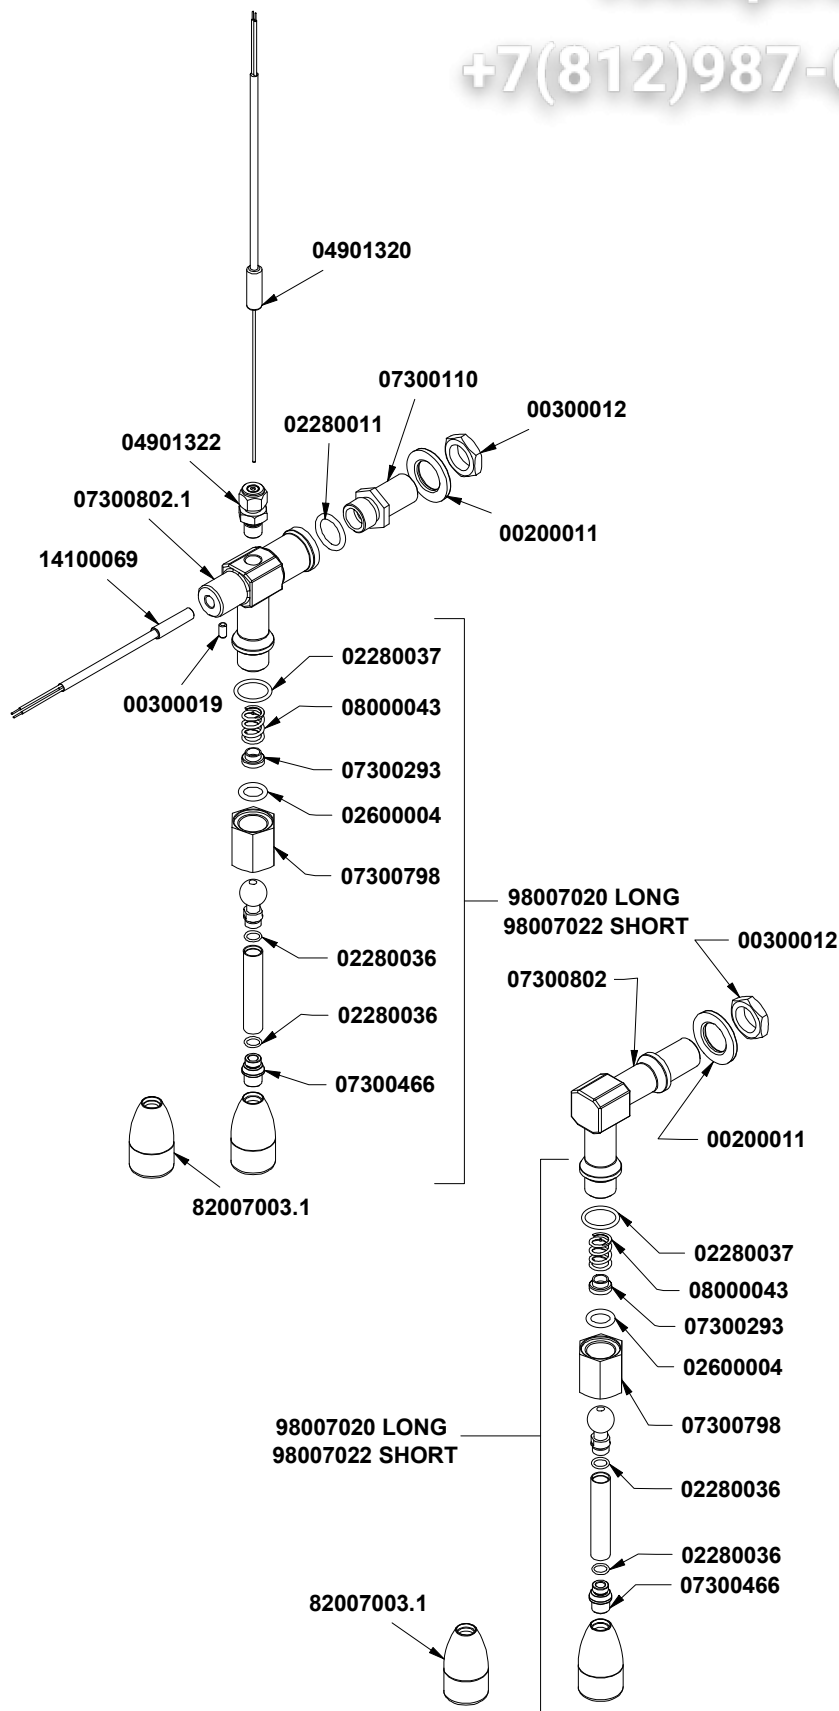

AURELIA WAVE

DGT-V-S-T3

DGT-V-S-T3

COMPONENTI ACQUA CALDA

Зип Общепит

HOT WATER PARTS

vsezip.ru

+7(812)987-08-81

T.08

AURELIA WAVE