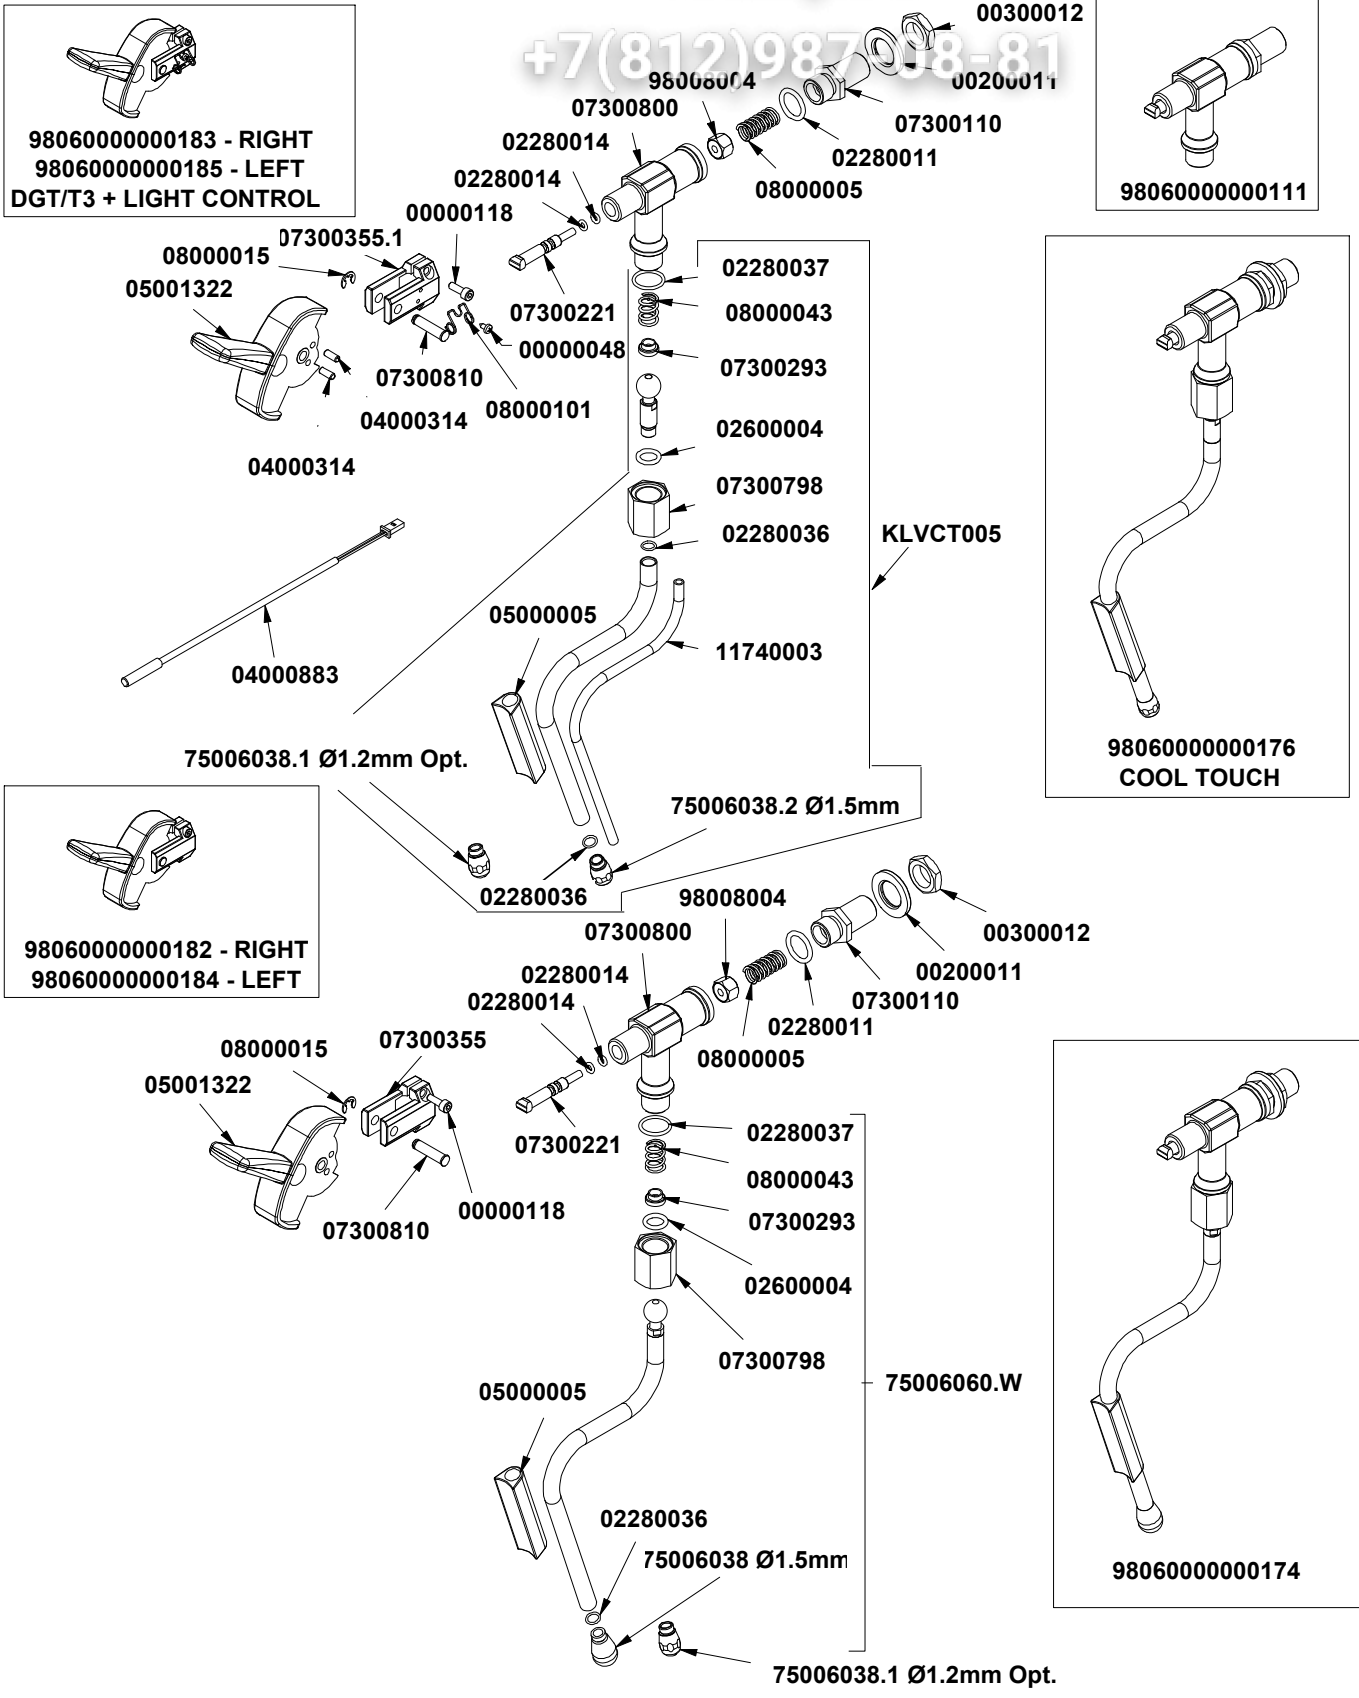

+7(812)987038-81