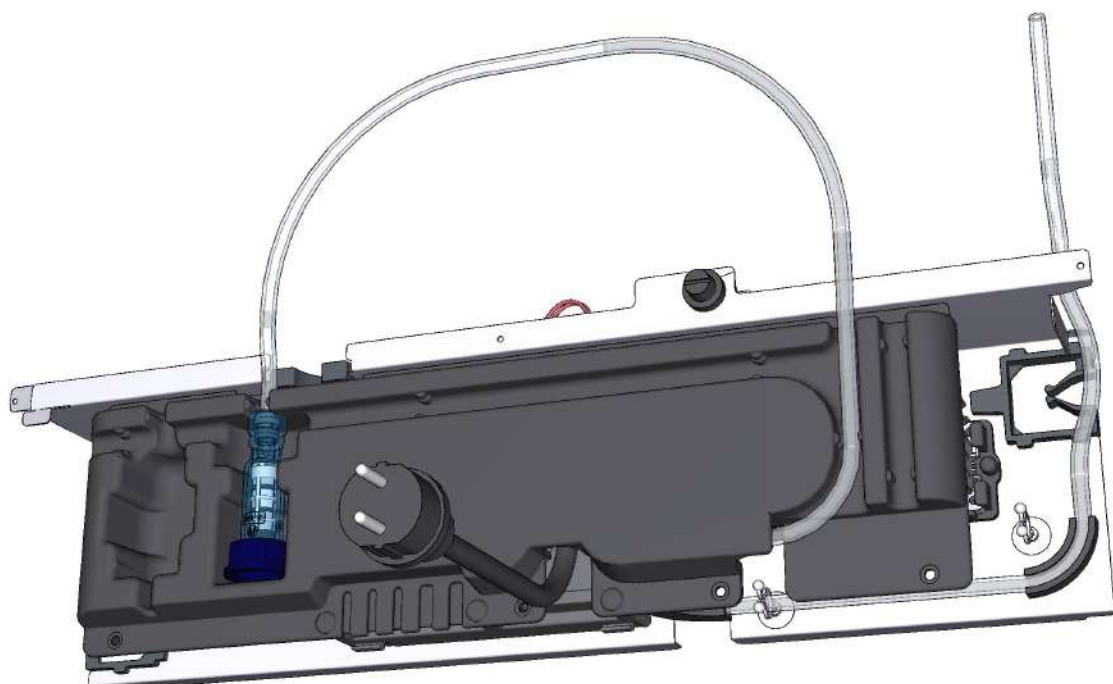

Зип Общепит

ASM3438A/0.D01 Electrical system

vsezip.ru

+7(812)987-08-81

ASM3438A/0.D01 - Electrical system

REAR