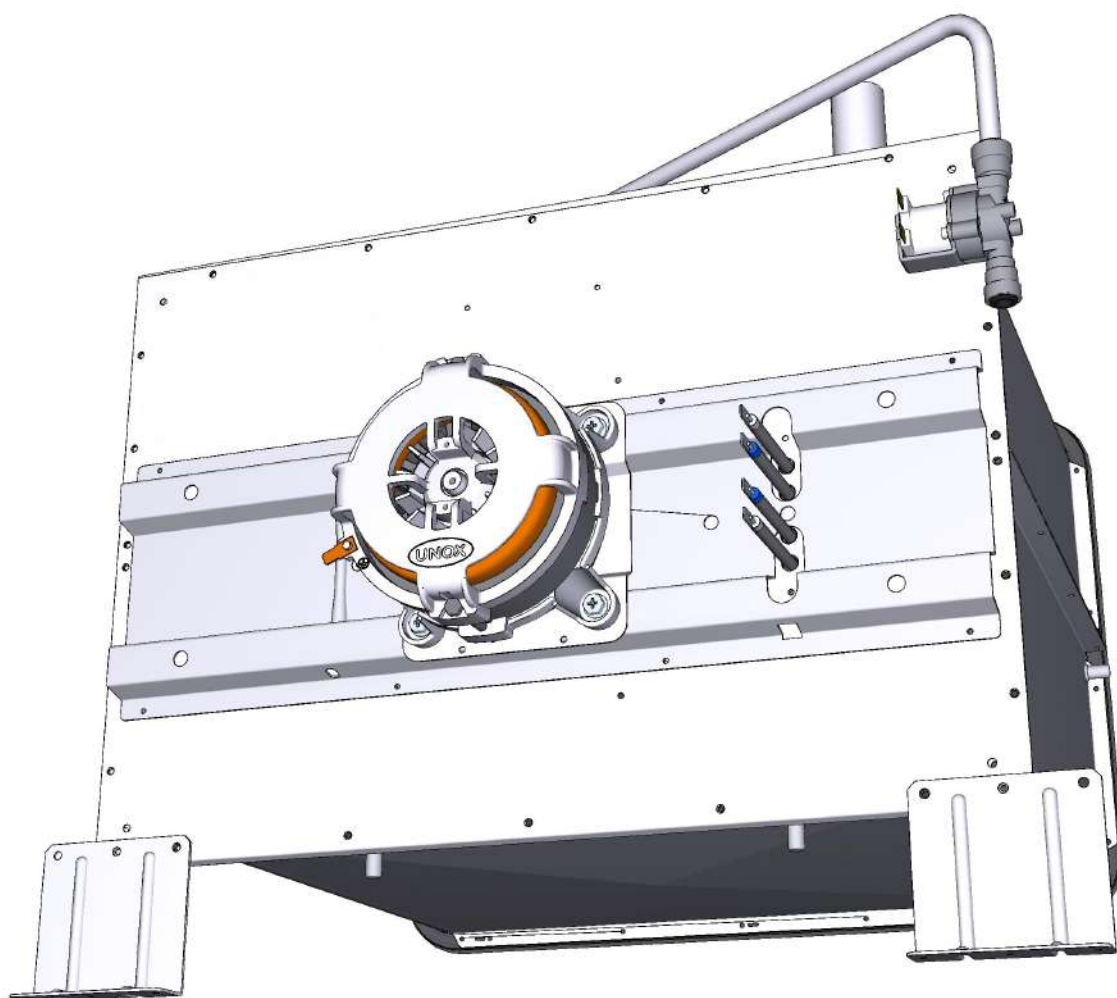

Зип Общепит

ASM3402A/0.D01 Cooking chamber

vsezip.ru

+7(812)987-08-81

ASM3402A/0.D01 - Cooking chamber

REAR