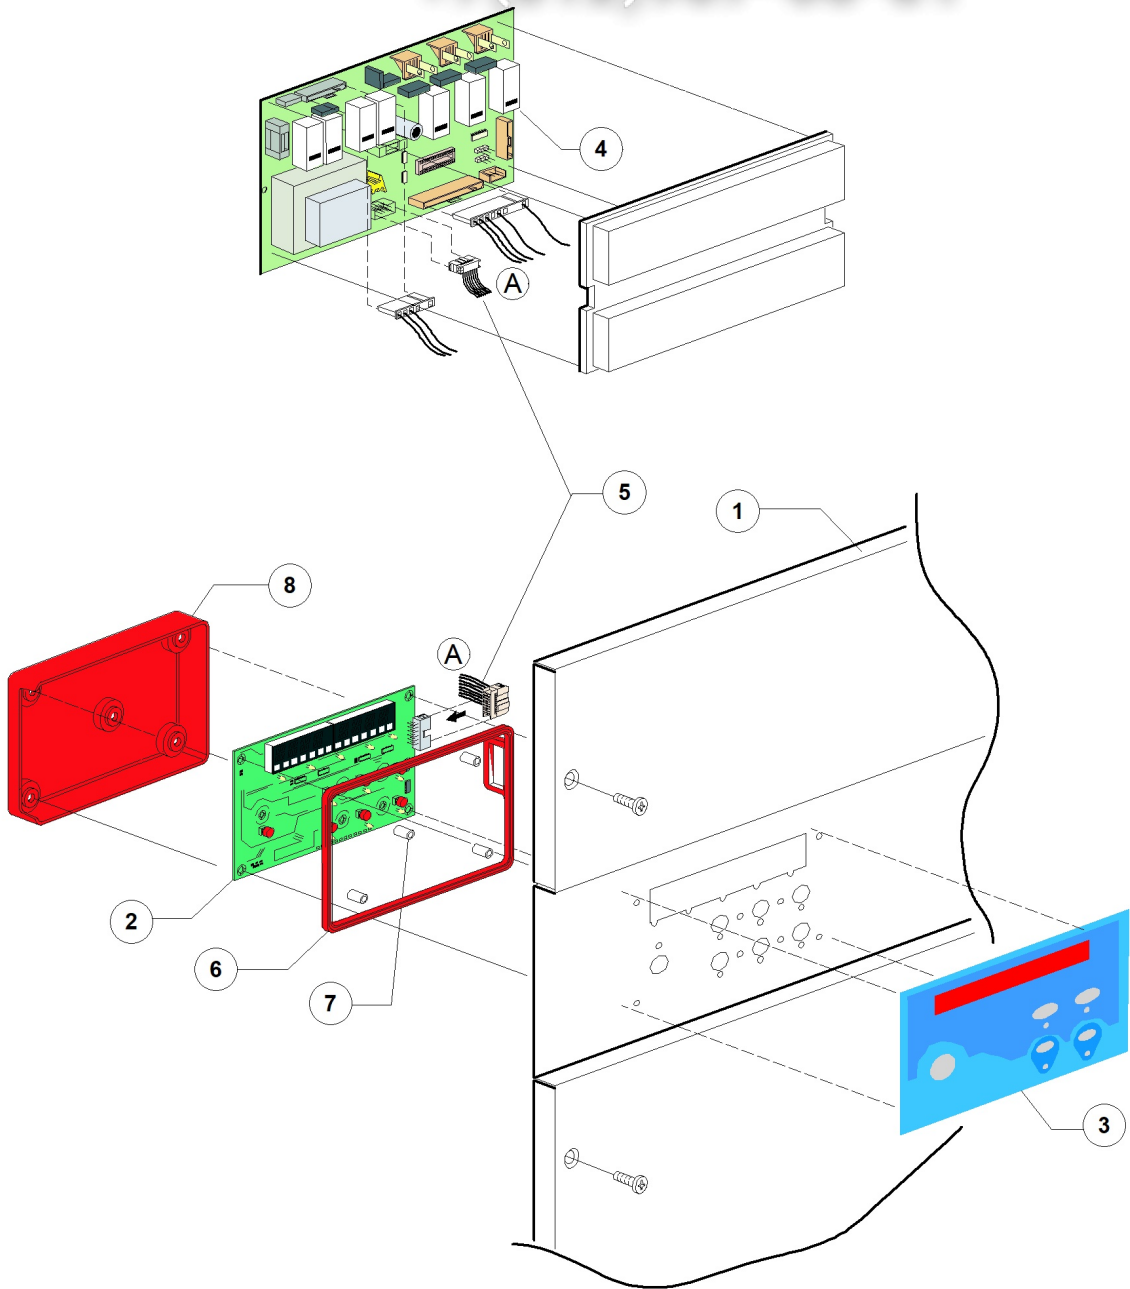

Зип Общепит

H600E PLUS XP EAC 380-400/3N/50 - DWL1008173 - Control panel and switches - DW112E

vsezip.ru

+7(812)987-08-81

Зип Общепит

H600E PLUS XP EAC 380-400/3N/50 - DWL1008173 - Control panel and switches - DW112E

Pos.	Code	Descrizione	Description
1	DW11600930/A	"#SOTTOP. INTERO "SCORREVOLE" DIHR medio"	
2	DW11600931	TASTIERA SCORREVOLE 2009	SOFT TOUCH CONTROL PANEL 2009
3	DW11600933	#MOSTRINA SCOR. LP1+CAP 2010 DIHR	CONTROL OVERLAY DIHR 2010
4	DW11600940	SCHEDA CAPOTTA PLUS SCORREVOLE 2010 (BL)	MAINBOARD PLUS HOOD TYPE 2010 (BL)
5	DW50651	"PIATTINA MULTIFILO "F16p" L1000"	RIBBON CABLE F16p L1000
6	DW11600931/B	GUARNIZIONE PER SCATOLA 11600931/A	PROTECTION BOX GASKET DW11600931/A
7	DW50561	DIST. SCHEDE ELETTR. 2009 D.8X10	MAINBOARD SPACER D.8X10
8	DW11600931/A	SCAT.PROT. SCHEDA 11600931 (145X89X19)	ELECTRONIC BOARD PROTECTION BOX 11600931