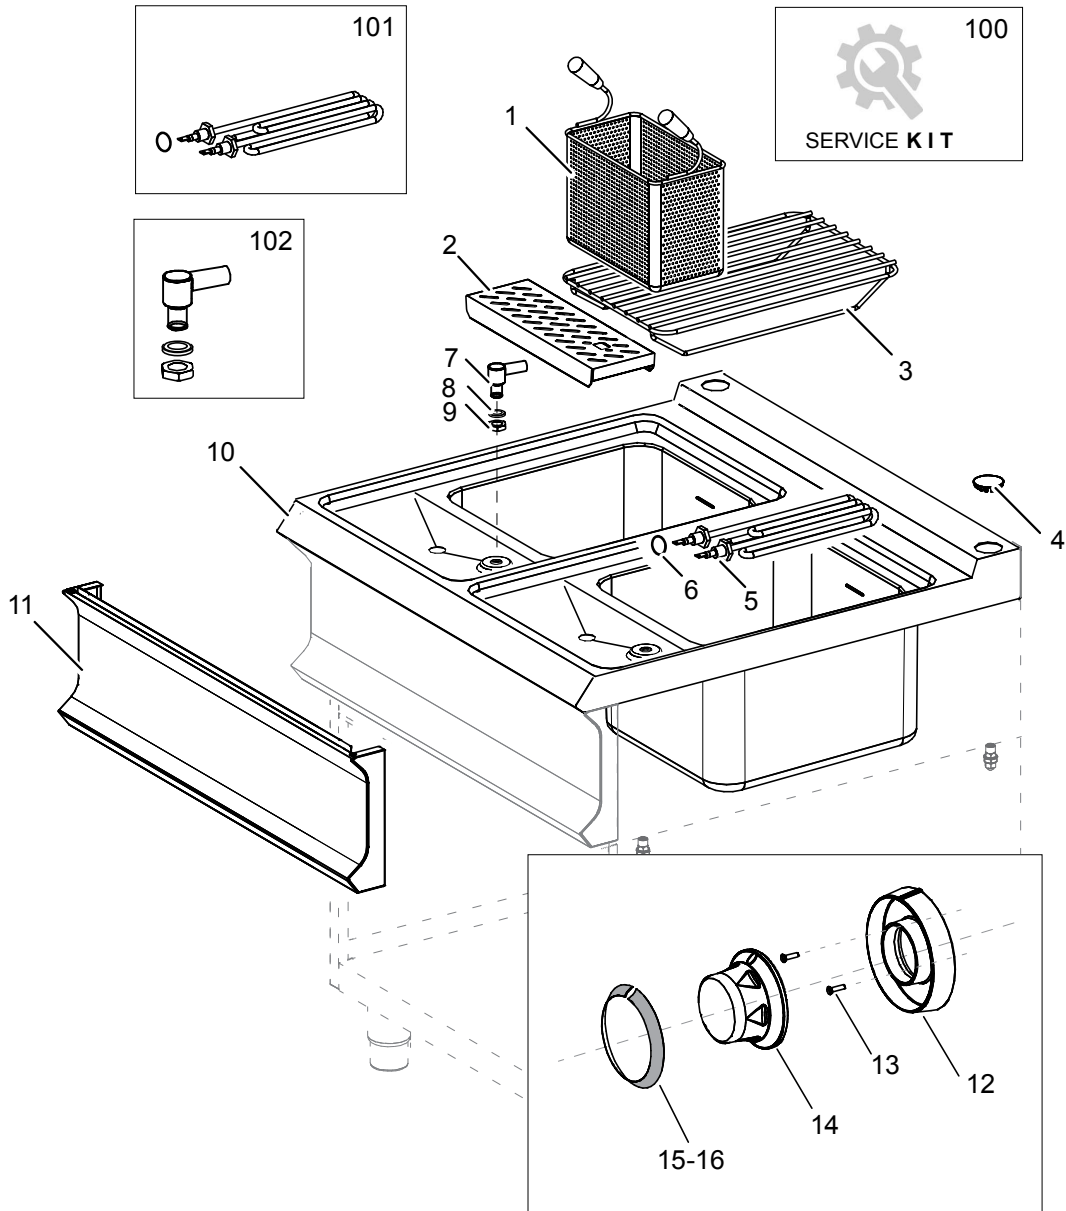

+7(812)987-08-81

Nr.	Code	Title	Recommended
2.	182374	NON-SLIP BASKET	
3.	RTCU800343	BASKET SUPPORT GRID	
5.	RTCU800342	HEATING ELEMENT 3KW	✓
6.	RTCU700623	GASKET OR3062	✓
7.	174207	WATER EROGATOR	
8.	RTMIN00288	WASHER	
9.	RTCP800094	LOCK NUT	
10.	204092	ARBEITSPLATTE + WANNE	
11.	204095	CONTROL PANEL	
14.	202200	COMMUTATOR KNOB	
15.	200348	SWITCH RING	
16.	200902	WATER LOAD KNOB RING	
18.	202046	CHIMNEY GRILL	
100.	ECS9000	RECOMMENDED PARTS FOR CPE94-98	
101.	RIC0005115	KIT HEATING ELEMENT	
102.	181308	WATER SPOUT	