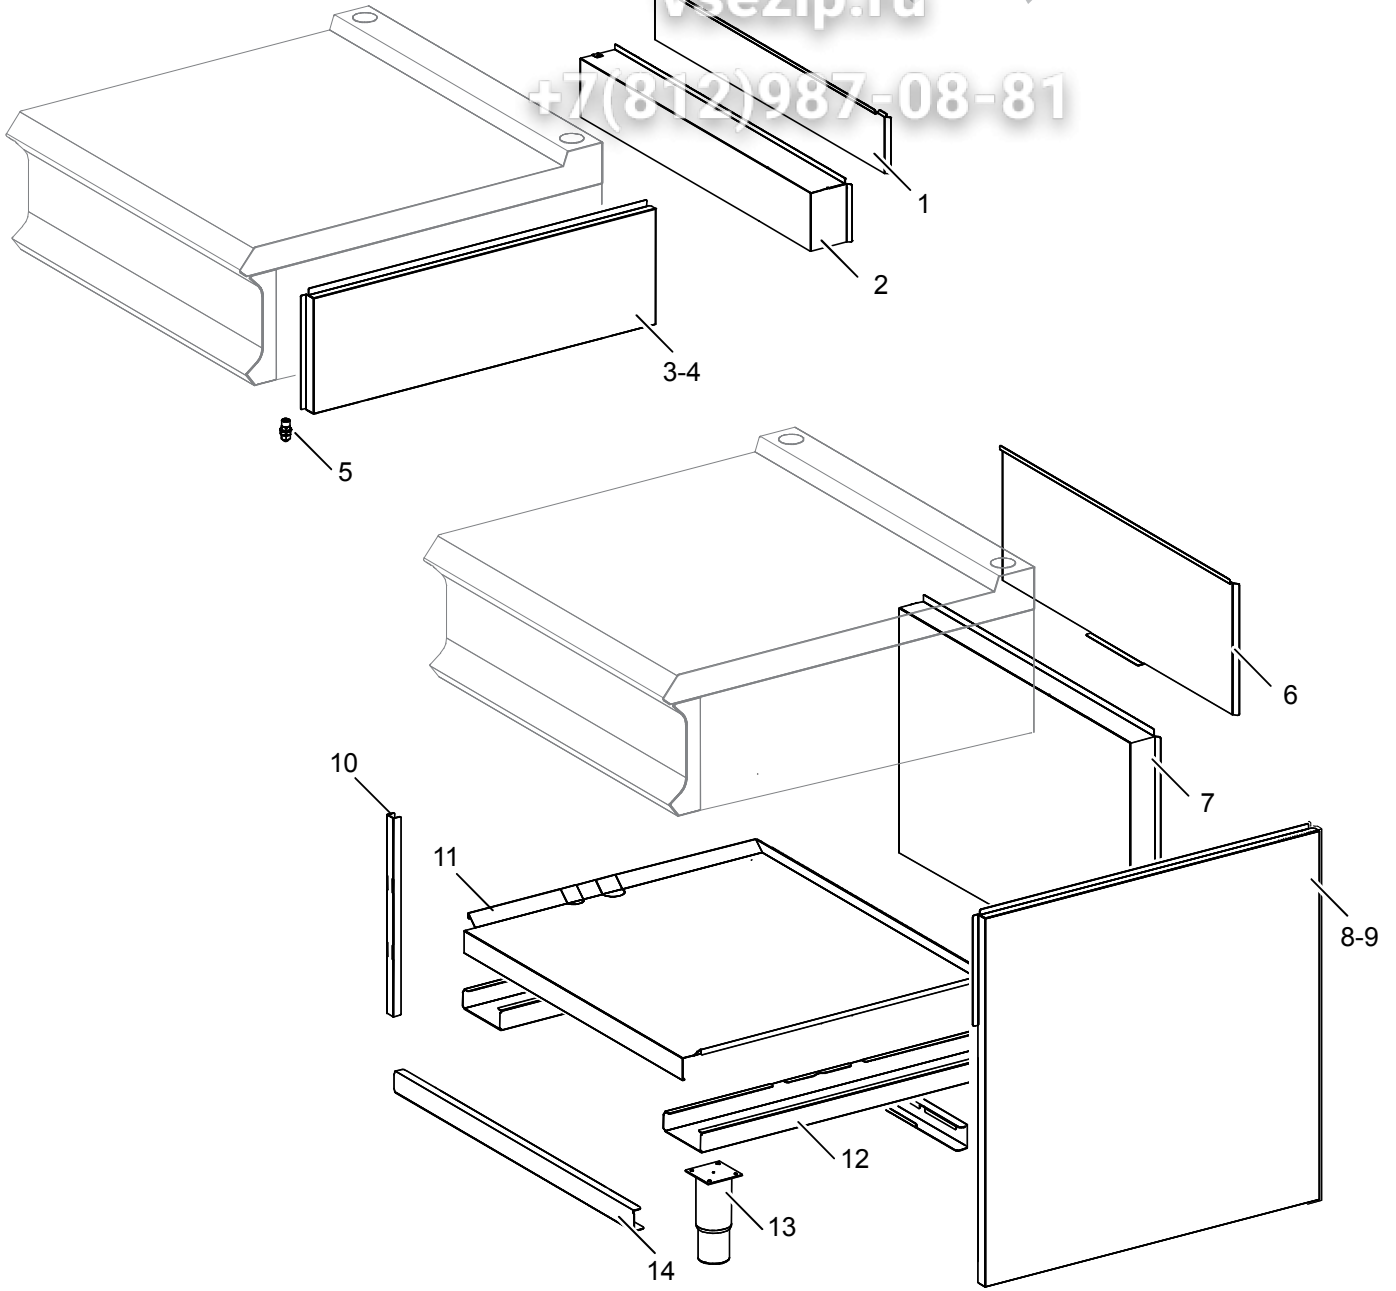

+7(812)987-08-81

Nr.	Code	Title	Recommended
2.	182374	NON-SLIP BASKET	
3.	RTCU800343	BASKET SUPPORT GRID	
5.	RTCU800342	HEATING ELEMENT 3KW	✓
6.	RTCU700623	GASKET OR3062	✓
7.	174207	WATER EROGATOR	
8.	RTMIN00288	WASHER	
9.	RTCP800094	LOCK NUT	
10.	204092	ARBEITSPLATTE + WANNE	
11.	204095	CONTROL PANEL	
14.	202200	COMMUTATOR KNOB	
15.	200348	SWITCH RING	
16.	200902	WATER LOAD KNOB RING	
18.	202046	CHIMNEY GRILL	
100.	ECS9000	RECOMMENDED PARTS FOR CPE94-98	
101.	RIC0005115	KIT HEATING ELEMENT	
102.	181308	WATER SPOUT	