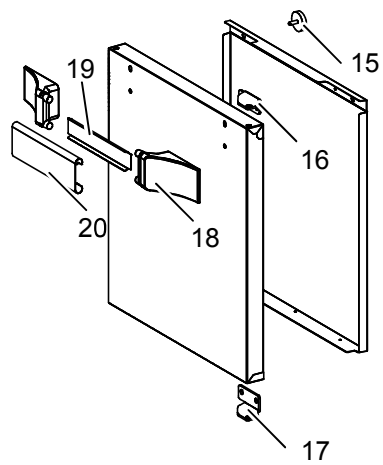

+7(812)987-08-81

Nr.	Code	Title	Recommended
2.	182374	NON-SLIP BASKET	
3.	RTCU800343	BASKET SUPPORT GRID	
5.	RTCU800342	HEATING ELEMENT 3KW	✓
6.	RTCU700623	GASKET OR3062	✓
7.	174207	WATER EROGATOR	
8.	RTMIN00288	WASHER	
9.	RTCP800094	LOCK NUT	
10.	204092	ARBEITSPLATTE + WANNE	
11.	204095	CONTROL PANEL	
14.	202200	COMMUTATOR KNOB	
15.	200348	SWITCH RING	
16.	200902	WATER LOAD KNOB RING	
18.	202046	CHIMNEY GRILL	
100.	ECS9000	RECOMMENDED PARTS FOR CPE94-98	
101.	RIC0005115	KIT HEATING ELEMENT	
102.	181308	WATER SPOUT	