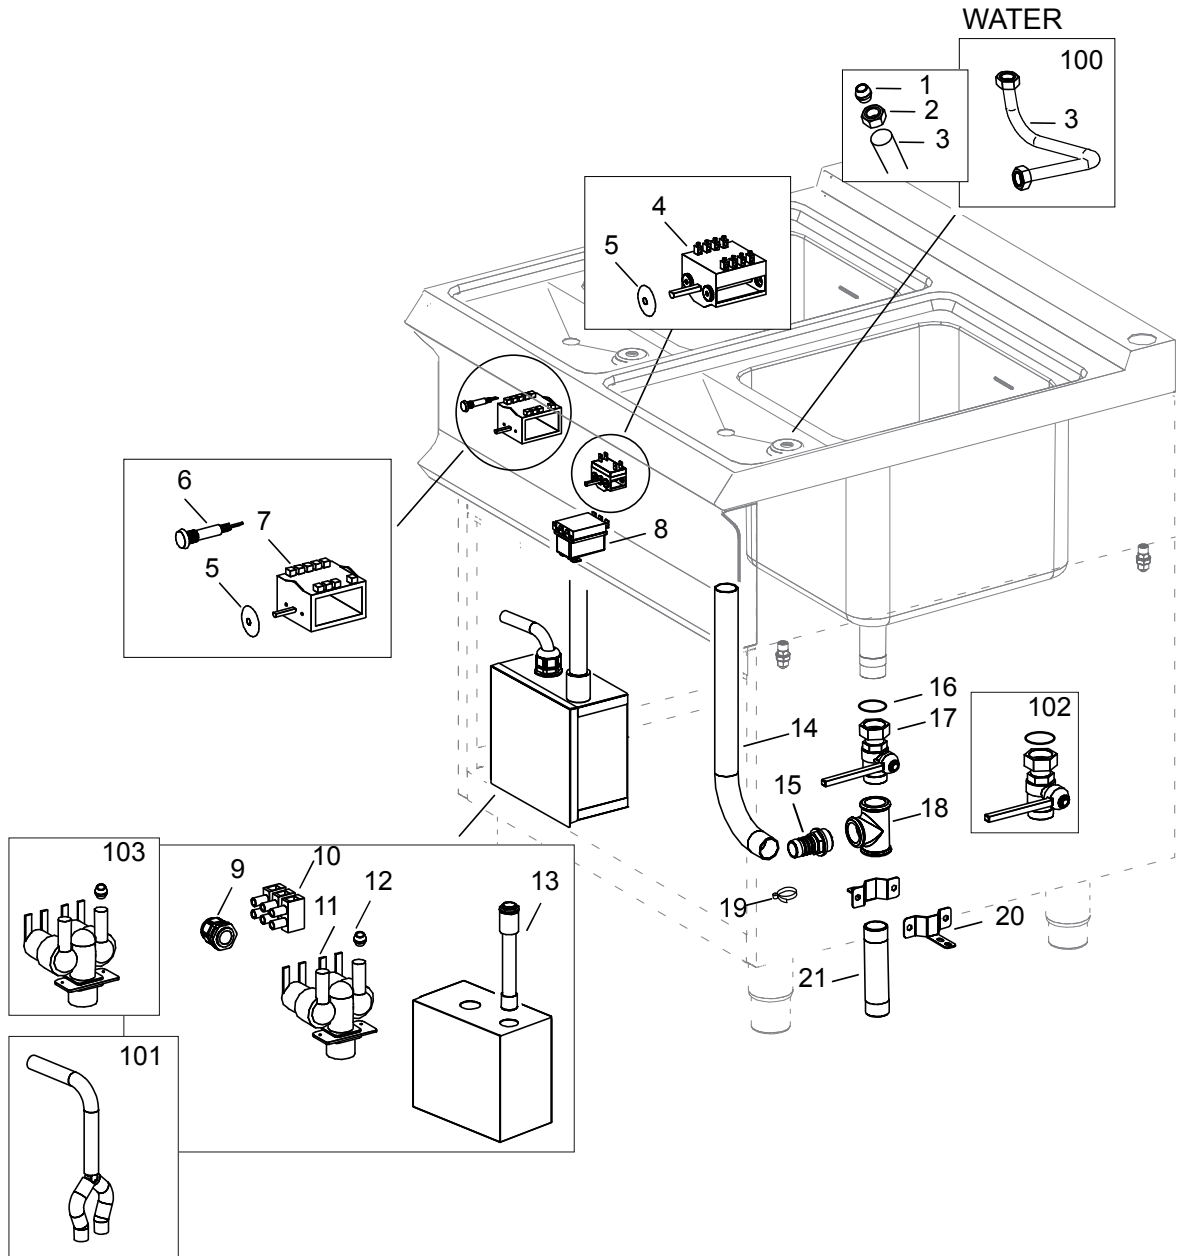

+7(812)987-08-81

Nr.	Code	Title	Recommended
2.	182374	NON-SLIP BASKET	
3.	RTCU800343	BASKET SUPPORT GRID	
5.	RTCU800342	HEATING ELEMENT 3KW	✓
6.	RTCU700623	GASKET OR3062	✓
7.	174207	WATER EROGATOR	
8.	RTMIN00288	WASHER	
9.	RTCP800094	LOCK NUT	
10.	204092	ARBEITSPLATTE + WANNE	
11.	204095	CONTROL PANEL	
14.	202200	COMMUTATOR KNOB	
15.	200348	SWITCH RING	
16.	200902	WATER LOAD KNOB RING	
18.	202046	CHIMNEY GRILL	
100.	ECS9000	RECOMMENDED PARTS FOR CPE94-98	
101.	RIC0005115	KIT HEATING ELEMENT	
102.	181308	WATER SPOUT	

Зип Общепит

vsezip.ru

+7(812)987-08-81

Nr.	Code	Title	Recommended
1.	RTCU900012	BICONE D.10	✓
2.	RTCU900013	NUT D.10 HEIGHT H. 14 MM	✓
4.	RTFOC00694	COMMUTATOR	✓
5.	RTCU800185	GASKET FOR COMMUTATOR ROD	✓
6.	166465	GREEN WARNING LIGHT	✓
7.	RTCP900036	COMMUTATOR	✓
8.	RTCP900074	SAFETY THERMOSTAT	✓
9.	RTBF800138	CHOCK	
10.	RTBF900045	TERMINAL BOARD	
11.	RTFOC00203	2 WAY ELECTROVALVE	✓
12.	172832	0,5 LT FLOW RATE SOLENOID VALVE/REGULAT	✓
13.	RTBF800178	CABLE PROTECTION HOSE + NUTS	
14.	MPGOM27T00	HOSE, RUBBER D.25 GC45/2 100°C	
15.	RTCU800355	WATER DRAIN PLUG	
16.	183846	GASKET	✓
17.	183863	WATER DRAIN TAP	✓
18.	RTCU800352	CONNECTOR	
19.	RTBF800171	CABLE TIE	
20.	184754	PLATE	
21.	165912	DRAIN WATER PIPE	
100.	203037	WASHING SYSTEM PIPE	
101.	RIC0004972	FEEDING KIT H2O	
102.	RIC0004944	KIT DRAIN TAP CPE74	
103.	RTFOC00203-00	2 WAY ELECTROVALVE KIT WITH REGULATORS	✓