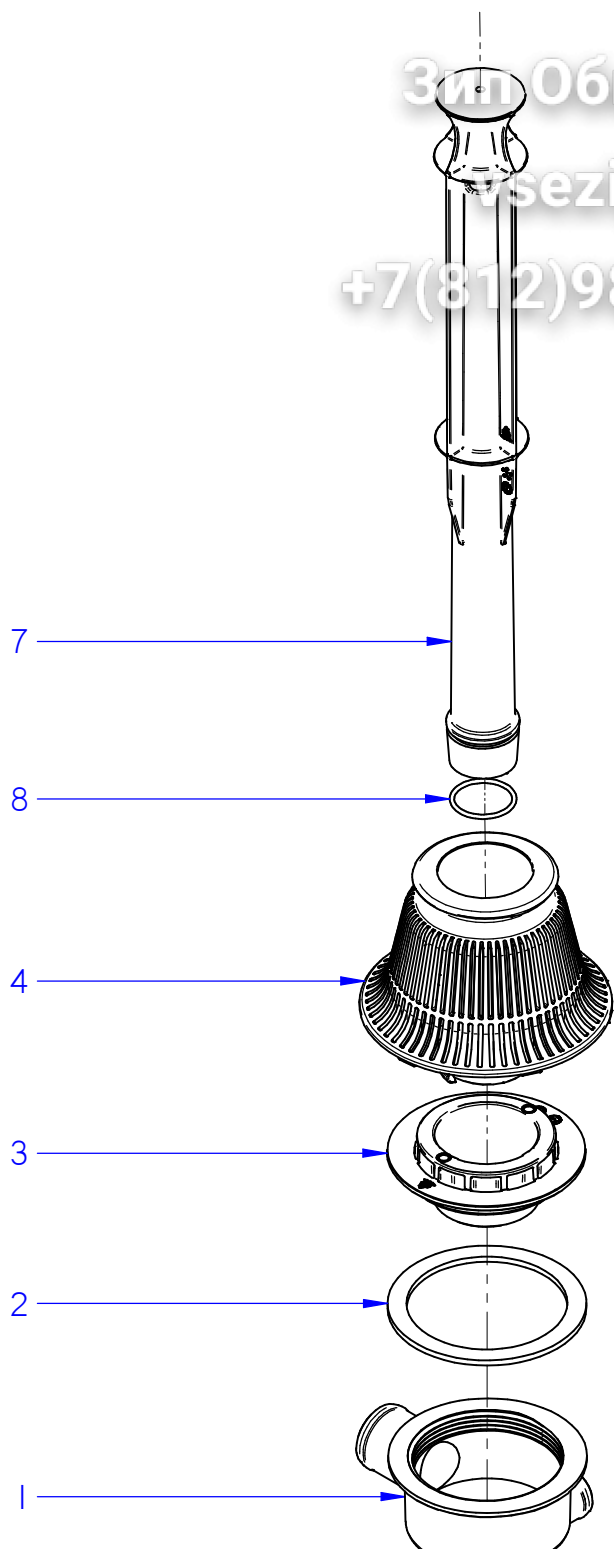

Зип Общепит

zipsezip.ru

+7(812)987-08-81