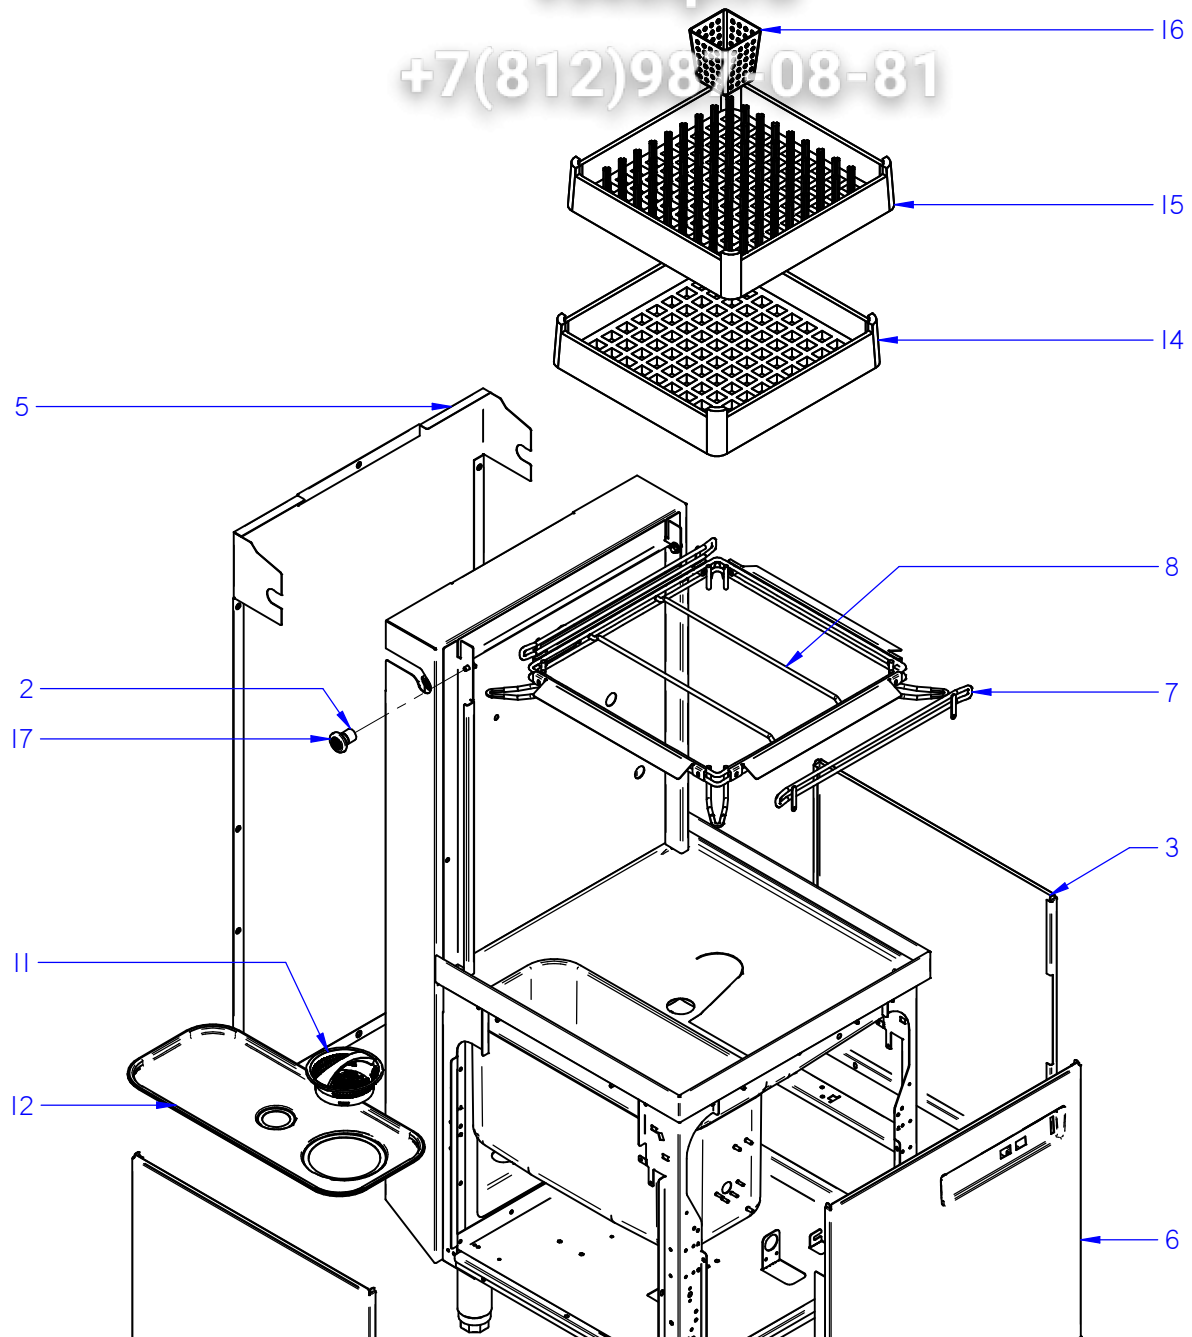

Зип Ощепит

vsezip.ru

+7(812)987-08-81