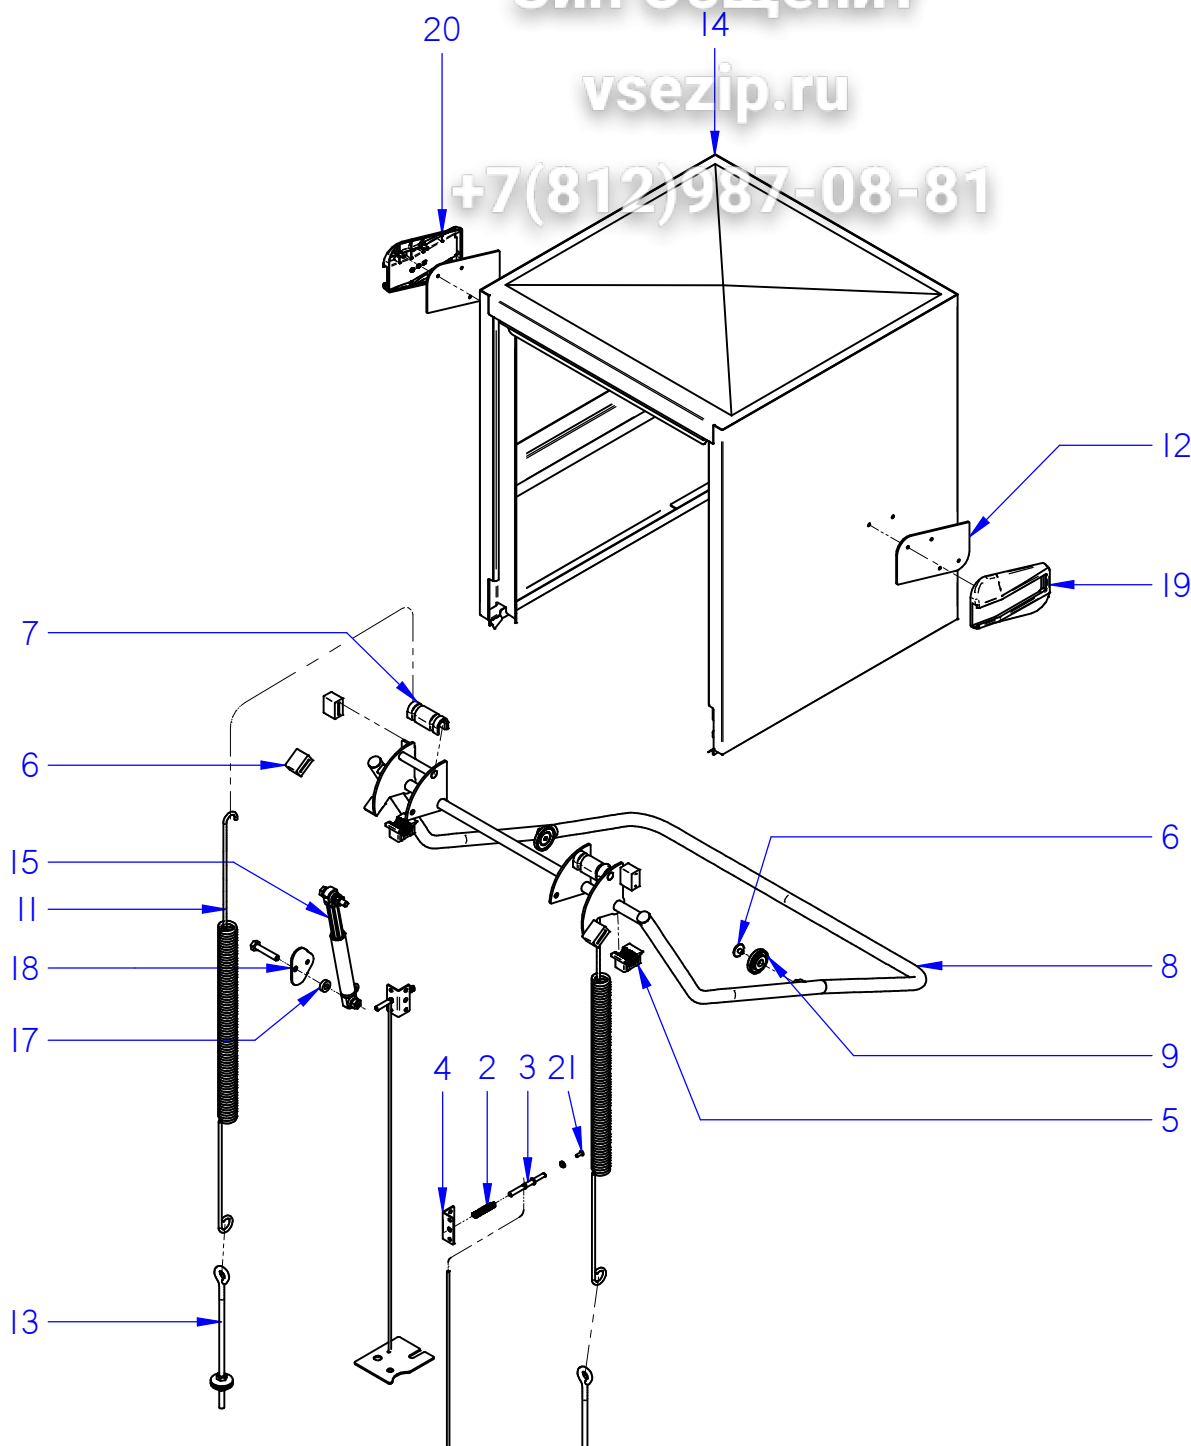

Зип Общепит

vsezip.ru

+7(812)987-08-81