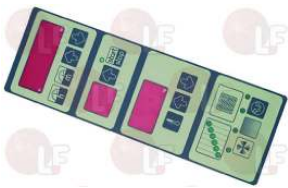

MBM RTFOC00321

Rating-plates

3319451 GREY ELECTRONIC PLATE

dimensions 270x90 mm
for old models
for Convection oven (LAINOX)
for Convection oven electric (LAINOX) ME5

MBM RTBF900308

Relays

3351901 RELAY 60.62 10A 230V 50/60Hz