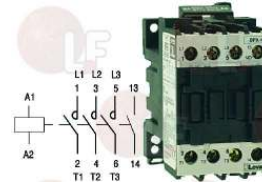

Suitable for:

МБМ ЗИП Общепит

Suitable for:

Capacitors

3068027 CAPACITOR μ F 20 450V 50/60Hz
operating temperature $-25+85^{\circ}\text{C}$
in compliance with EEC 93/68 and 92/31 regulations

+7(812)987-08-81

MBM RTFOC00053

Contactors

3446562 CONTACTOR LOVATO BF0901A
coil 9A 230V 50/60Hz 4.2Kw
3 normally open contacts
1 normally closed auxiliary contact

3446561 CONTACTOR LOVATO BF0910A
coil 9A 230V 50/60Hz 4.2Kw
3 normally open contacts
1 normally open auxiliary contact

MBM RTCU600371

MBM RTBF800153

MBM RTFOC00466

3351049 CONTACTOR SIEMENS 3RT1016-1AP01
9A 400V 4Kw - coil 230V 50/60Hz
3 normally open contacts
1 normally open auxiliary contact

MBM 229037

MBM 80350

Electrical gas valves and accessories

3526098 COIL 220V
for VALVE 820 NOVA-824 NOVASIT-822 NOVA-826 NOVA

3526089 ELETROSIT VALVE $\varnothing$ 1/2"FF
inlet $\varnothing$ 1/2" F - outlet $\varnothing$ 1/2" F
thermocouple connection M9x1
maximum gas inlet pressure 50 mbar
pressure adjustment range
 $3 \div 18$ mbar
ambient temperature $0 \div 60^{\circ}\text{C}$
power supply 230V 50Hz
long buttons
pilot connection and LOWER thermocouple

MBM RTFOC00462

MBM RTBF800077