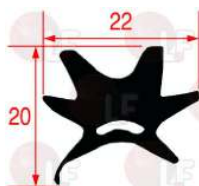

MBM RTFOC00414

MBM RTFOC00723

3186157 OVEN DOOR GASKET 680x460 mm
made of silicone elastomer
profile dimensions 22x20 mm
COLOUR BLACK
for Convection oven electric (MBM)
till 31/12/97
FEC060 - FEM060 - FEM061 - FEM062 - FEP050
for Convection oven gas (MBM)
till 31/12/97
FGC060 - FGM060 - FGM061 - FGM062 - FGP050
FMM060 - FMM061