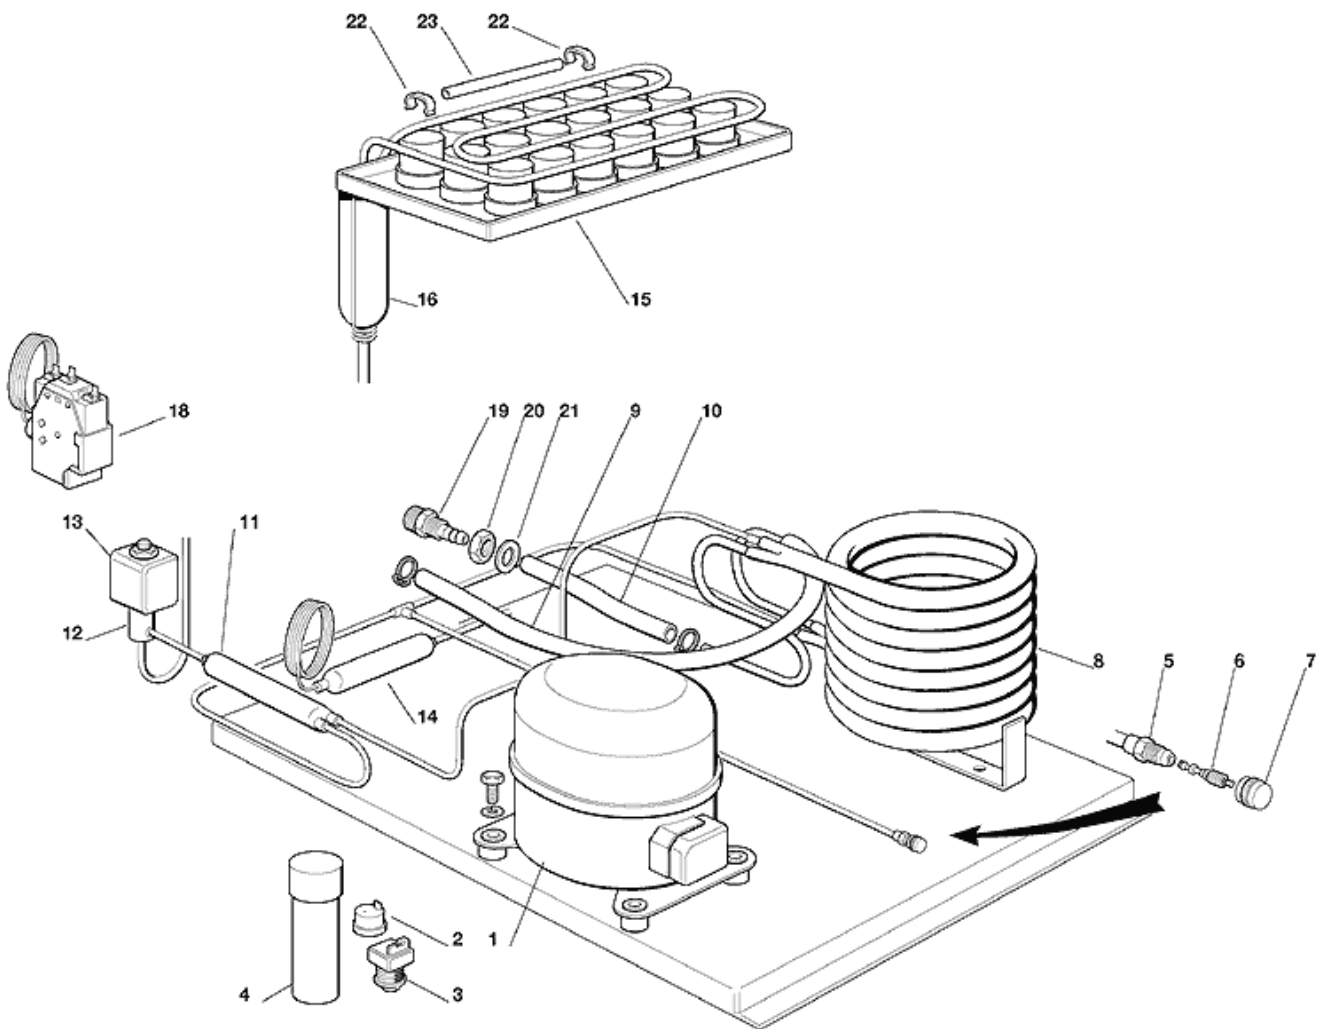

Зип Общепит

vsezip.ru

+7(812)987-08-81

Pos	Code	Description
0001	SC670100 00	COMPRESSOR - 230/50/1
0001	SC670100 07	COMPRESSOR - 230/50-60/1
0002	SCCUB 102661	START CAPACITOR
0003	SC620058 77	PROTECTOR - 8670442
0003	SC620478 05	PROTECTOR - 8570618
0004	SC620057 60	STARTING RELAY 230/50/1
0004	SCCUB 405175	STARTING RELAY 230/50/1
0005	SC650109 00	VALVE BODY
0006	SC670012 00	VALVE CORE
0007	SC650106 00	CAP
0008	SC620419 02	FAN MOTOR ATEX
0008	SC620419 32	BLADE
0009	SC620420 00	AIR COOLED CONDENSER
0011	SC630003 03	FILTER
0012	SC630137 00	FILTER
0013	SC620306 27	HOT GAS VALVE BODY
0013	SC620306 48	HOT GAS VALVE COIL
0014	SC784615 01	EVAPORATOR ASSY
0015	SC784444 01	ACCUMULATOR
0022	SC660386 00	SPRING
0023	SC741114 02R	BULB HOLDER

Pos	Code	Description
0001	SC670100 00	COMPRESSOR - 230/50/1
0001	SC670100 07	COMPRESSOR - 230/50-60/1
0002	SC620058 77	PROTECTOR - SC670142
0002	SCCUB 102314	PROTECTOR
0003	SC620057 03	USE SC620057 75
0003	SCCUB 405175	STARTING RELAY 230/50/1
0004	SCCUB 102661	START CAPACITOR
0005	SC650109 00	VALVE BODY
0006	SC670012 00	VALVE CORE
0007	SC650106 00	CAP
0008	SC620389 00	WATER COOLED CONDENSER
0009	SC281900 01	TUBE 16X10
0010	SC281900 01	TUBE 16X10
0011	SC630137 00	FILTER
0012	SC620306 27	HOT GAS VALVE BODY
0013	SC620306 48	HOT GAS VALVE COIL
0014	SC630003 03	FILTER
0015	SC784615 01	EVAPORATOR ASSY
0016	SC784444 01	ACCUMULATOR
0018	SC620075 00	PRESSOSTAT
0022	SC660386 00	SPRING
0023	SC741114 02R	BULB HOLDER