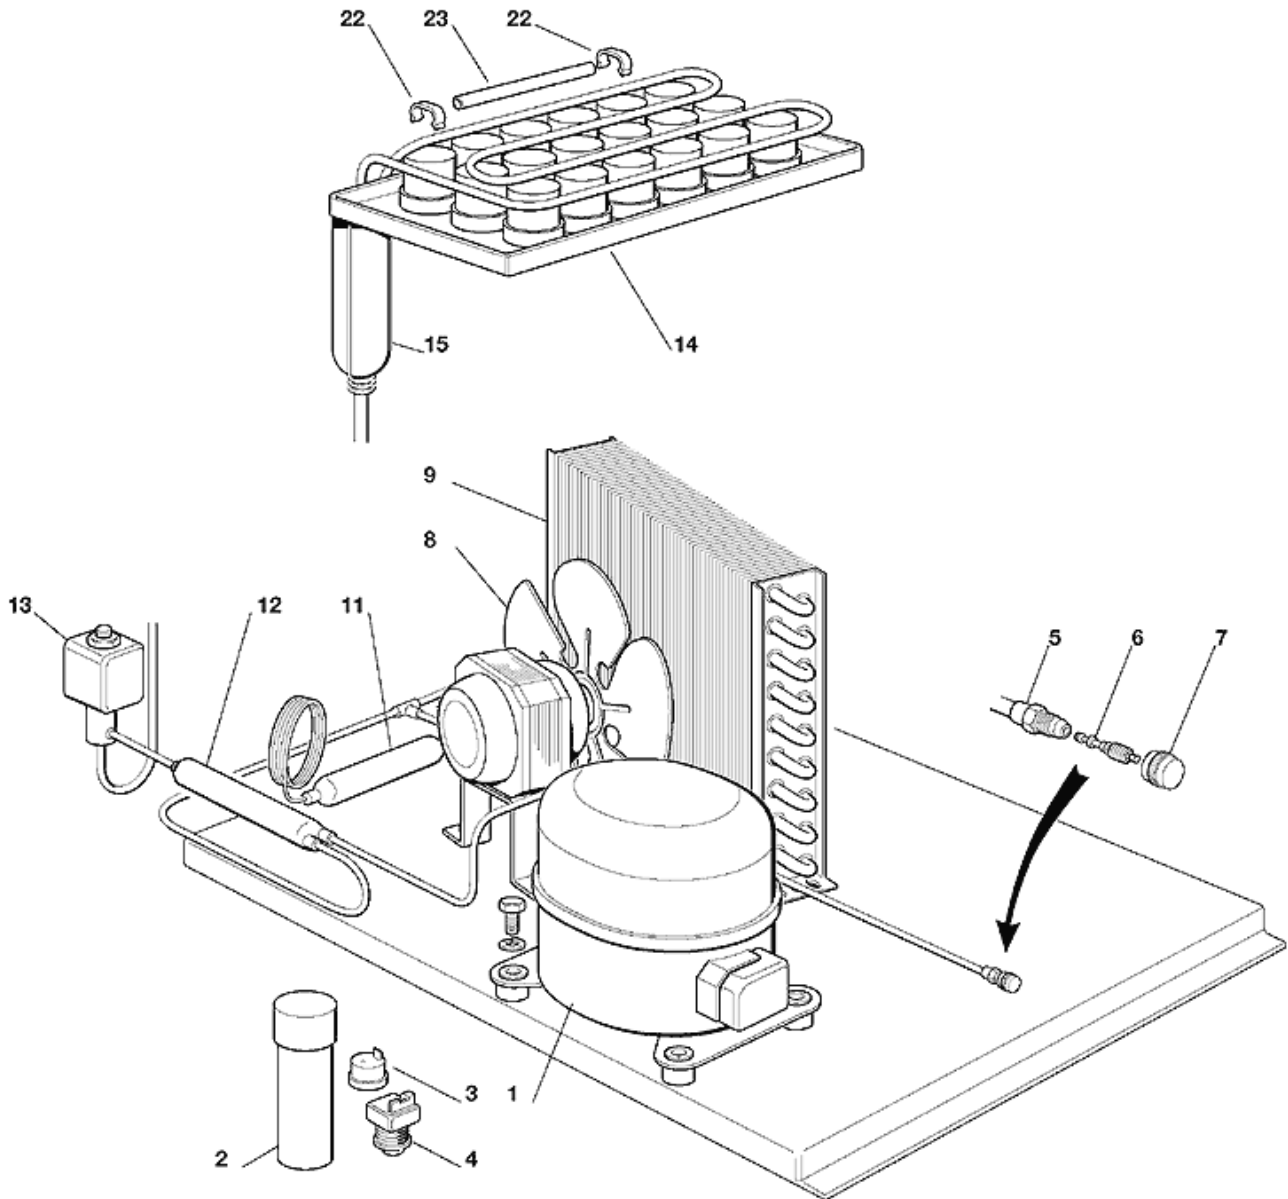

Pos	Code	Description
0001	SC702366 00	UNIT BASE
0002	SC782099 01R	NO LONGER AVAILABLE
0003	SC660750 03	USE SC660750 05
0004	SC732016 03	SPACER
0005	SC660741 00	PLASTIC PLUG
0006	SC460047 00	SPRING
0007	SC784457 06R	CURTAIN ASSY
0008	SC660388 00	CURTAIN BRACKET (LEFT)
0009	SC660388 01	CURTAIN BRACKET (RIGHT)
0010	SC742033 04	EVAPORATOR COVER
0011	SC660752 00	BIN COVER BIM-21
0012	SC650868 00	TOP ISOLATION BIM21
0013	SC702301 00	BRACKET
0014	SC702367 00	REAR PANEL
0015	SC721899 00	LEFT SIDE PANEL
0016	SC721898 00	RIGHT SIDE PANEL
0017	SC721901 00	FRONT PANEL
0018	SC782079 05R	USE SC782079 52R
0019	SC722434 00	TOP PANEL
0020	SC660528 01	NO LONGER AVAILABLE
0021	SC660528 00	NO LONGER AVAILABLE
0022	SC650382 01	LEG
0023	SC732017 00	BULB HOLDER