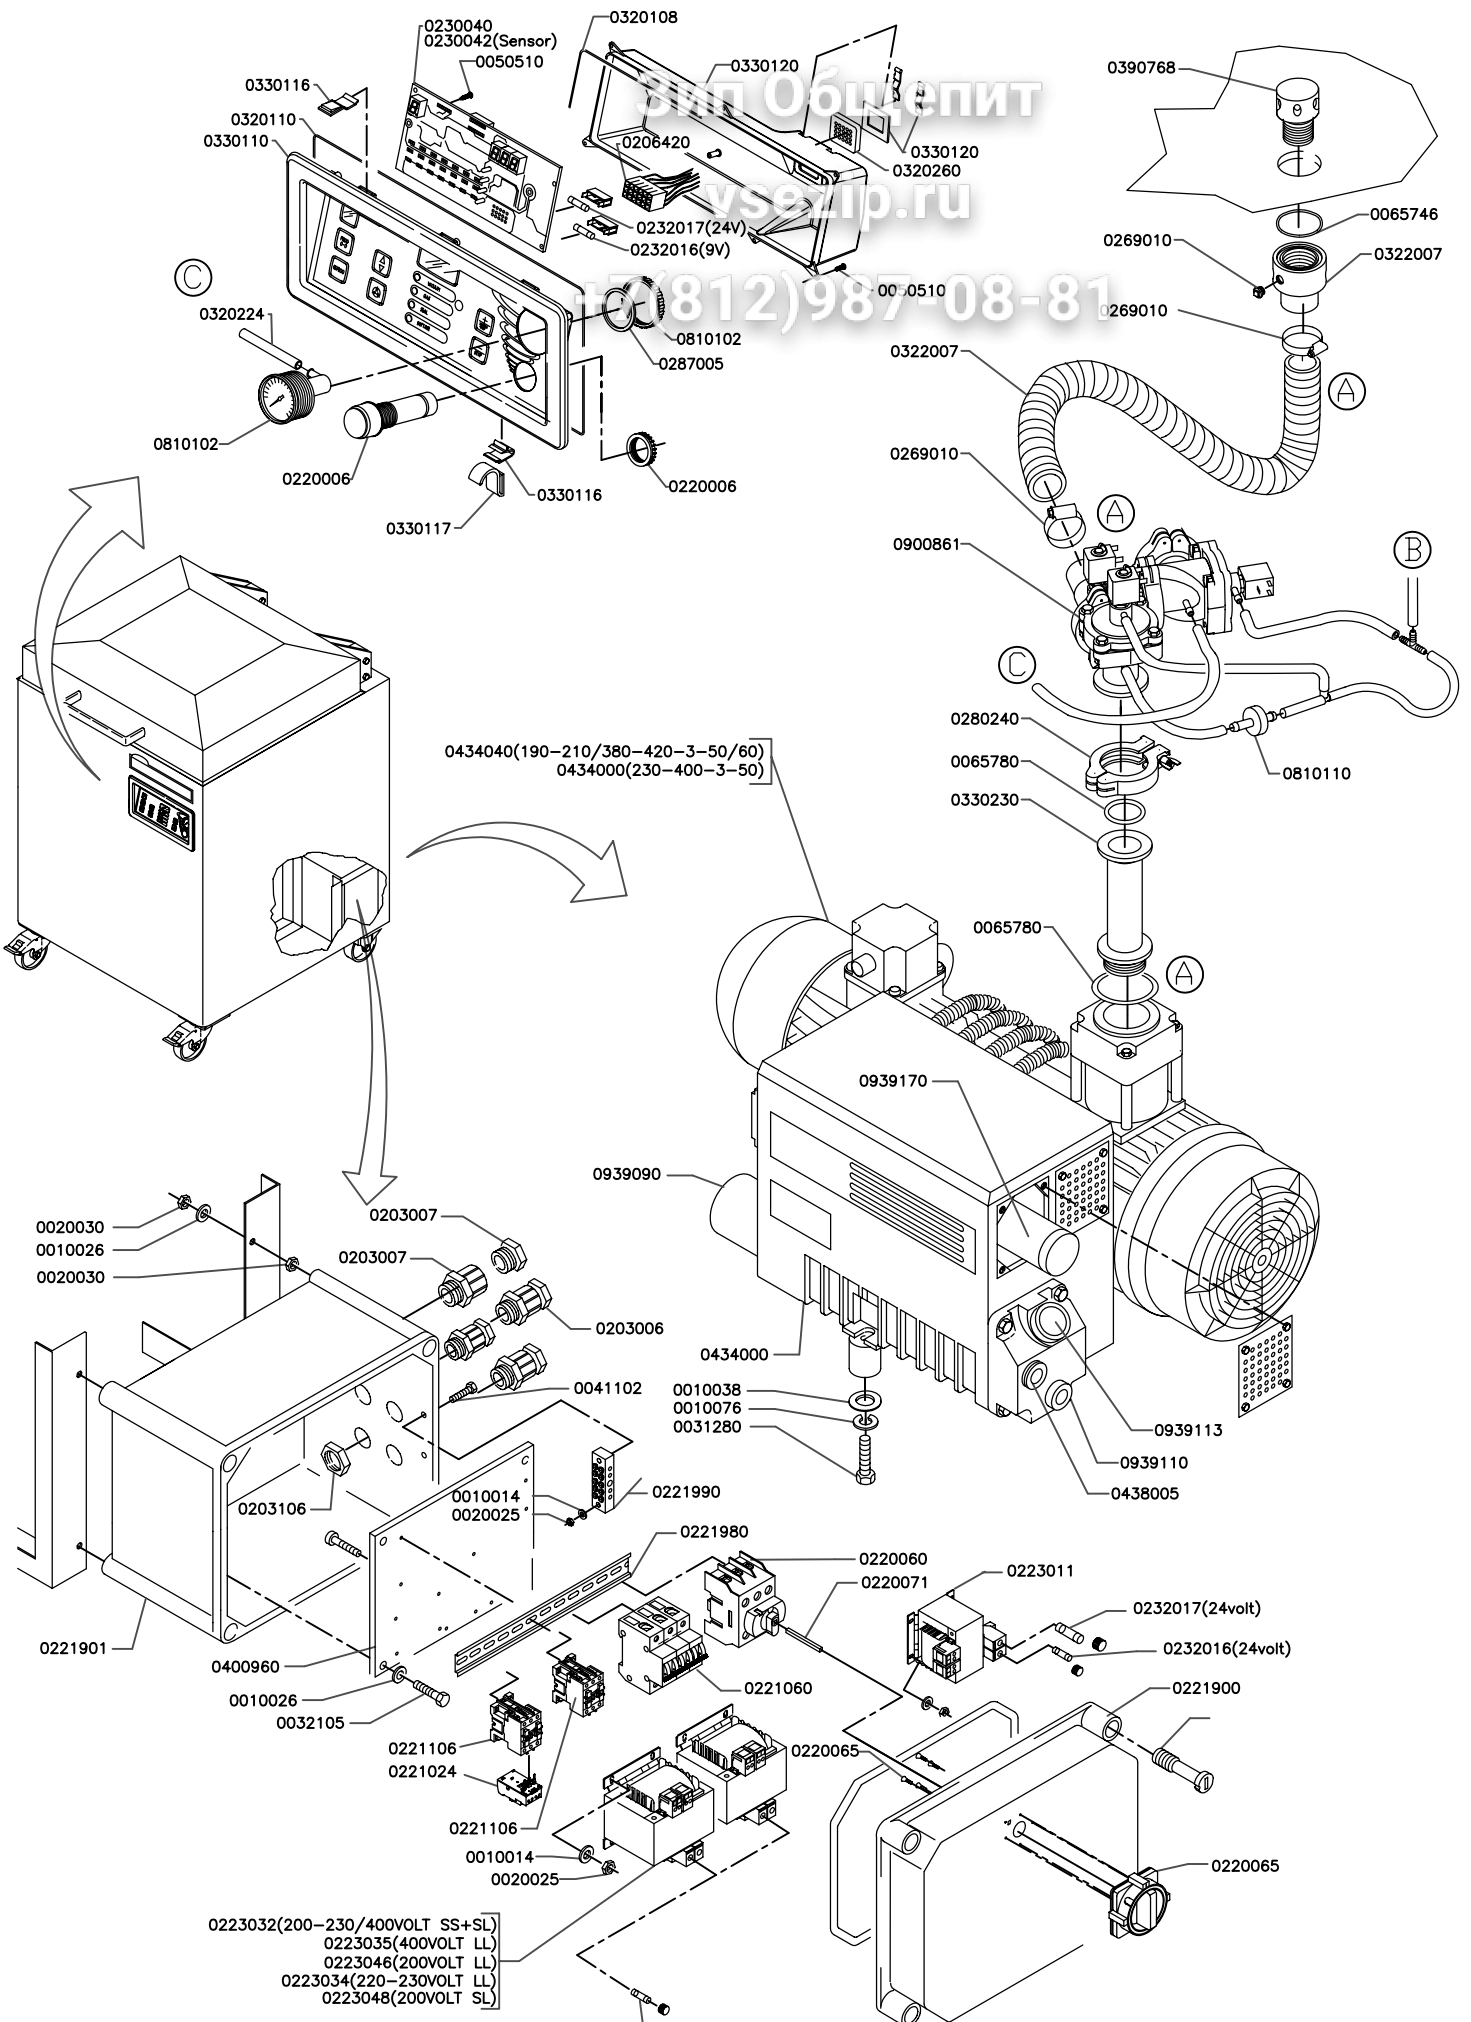

Эксплуатационная инструкция
www.henkelman.ru
(812)987-08-81

- 0223032(200-230/400VOLT SS+SL)
- 0223035(400VOLT LL)
- 0223046(200VOLT LL)
- 0223034(220-230VOLT LL)
- 0223048(200VOLT SL)

0232018(200-230V)
0232022(400V)

Scale:	Name:	Exploded View	
Date: Jan 2009	POLAR 80		
Drawn by: MD			
HENKELMAN B.V. P.O. box 2117 5202 CC 's-Hertogenbosch Tel. ++31(0)73 - 6213671 Fax ++31(0)73 - 6221318 The Netherlands	A 4	Drawing: Page 2-3	
	Rev. no: 030		
Ownership explicitly reserved. Multiplication or information to third parties in any form is not permitted without written permission of the owner.