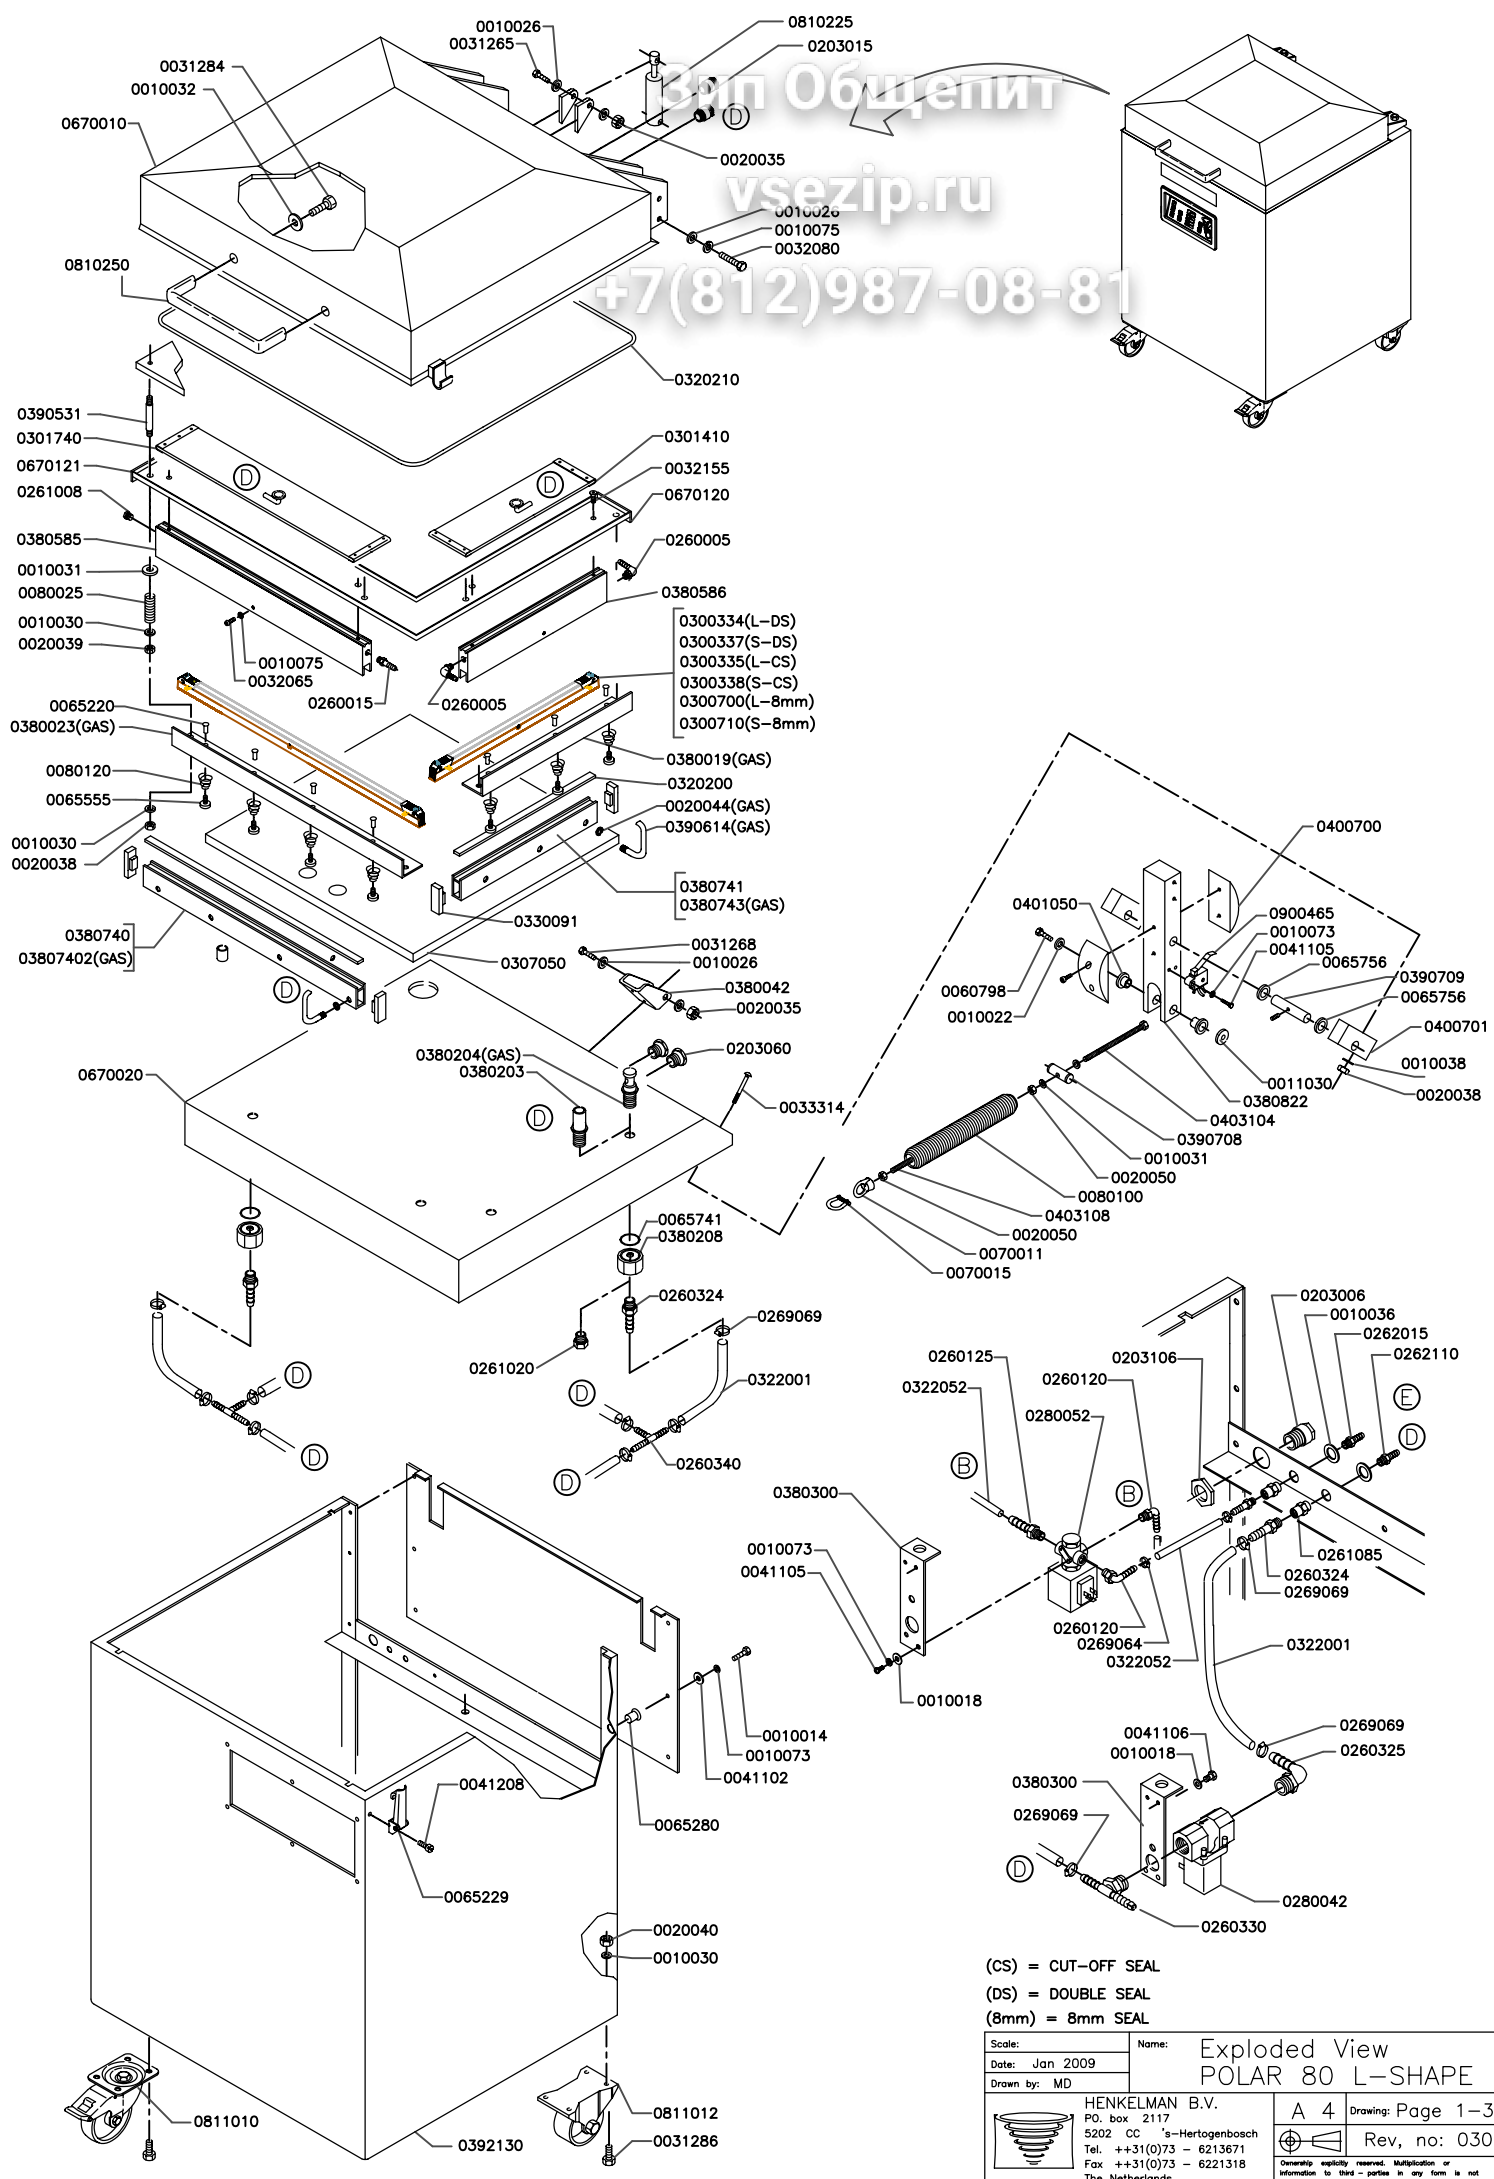

Зип Общепит  
 vsezip.ru  
 +7(812)987-08-81

(CS) = CUT-OFF SEAL  
 (DS) = DOUBLE SEAL  
 (8mm) = 8mm SEAL

Scale:	Name:	Exploded View POLAR 80 L-SHAPE
Date: Jan 2009		
Drawn by: MD		

	HENKELMAN B.V.	A 4 Drawing: Page 1-3	
	P.O. box 2117		Rev. no: 030
	5202 CC - 's-Hertogenbosch		
	Tel. ++31(0)73 - 6213671		
Fax ++31(0)73 - 6221318	Ownership explicitly reserved. Multiplication or information to third parties in any form is not permitted without written permission of the owner.		
The Netherlands			

Эксплуатационная инструкция  
 www.henkelman.ru  
 (812)987-08-81

- 0223032(200-230/400VOLT SS+SL)
- 0223035(400VOLT LL)
- 0223046(200VOLT LL)
- 0223034(220-230VOLT LL)
- 0223048(200VOLT SL)

0232018(200-230V)  
 0232022(400V)

Scale:	Name:	Exploded View	
Date: Jan 2009	POLAR 80		
Drawn by: MD			
 HENKELMAN B.V. P.O. box 2117 5202 CC 's-Hertogenbosch Tel. ++31(0)73 - 6213671 Fax ++31(0)73 - 6221318 The Netherlands	A 4	Drawing: Page 2-3	
	 Rev. no: 030		
<small>Ownership explicitly reserved. Multiplication or information to third parties in any form is not permitted without written permission of the owner.</small>			