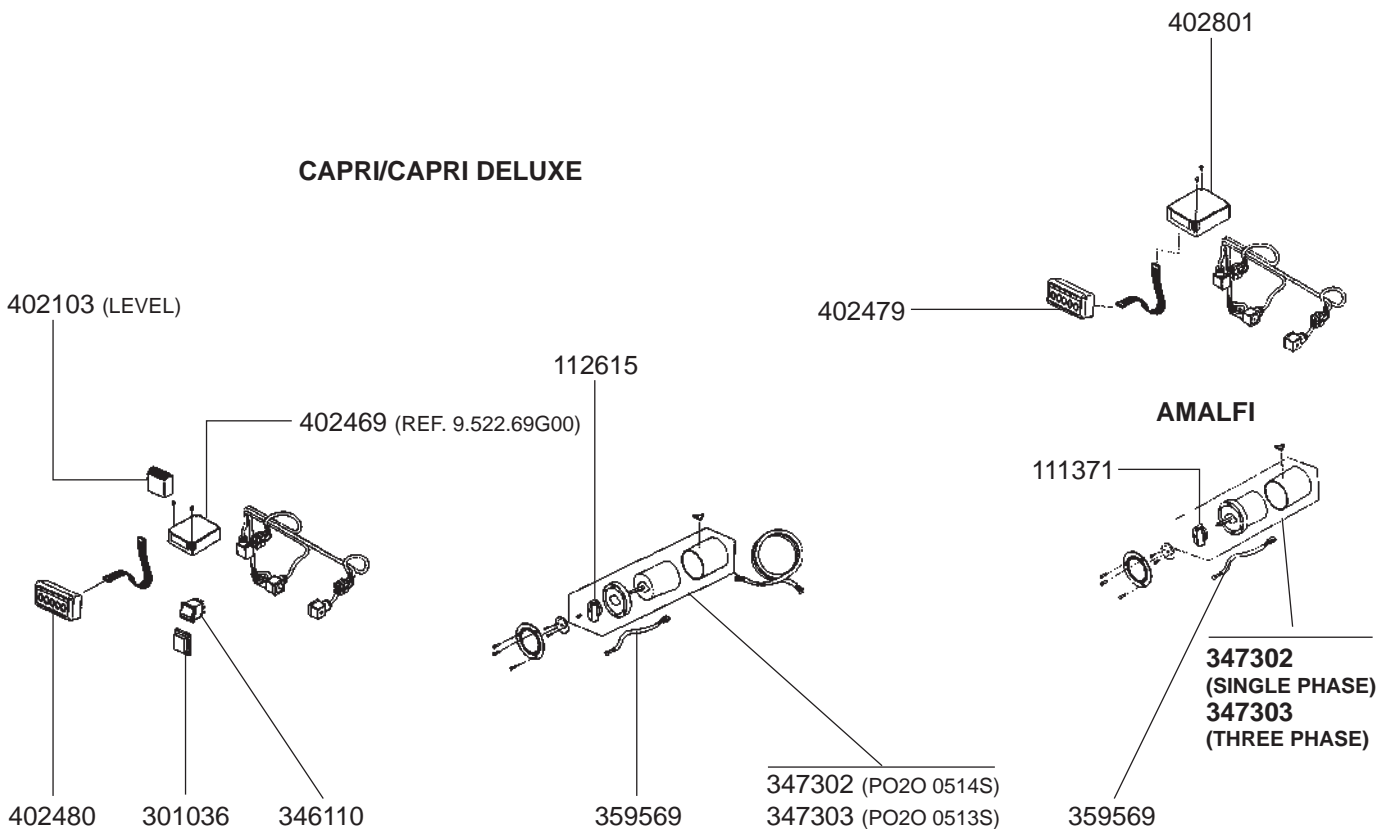

ELECTRICAL COMPONENTS CAPRI/CAPRI DELUXE/AMALFI

CAPRI/CAPRI DELUXE