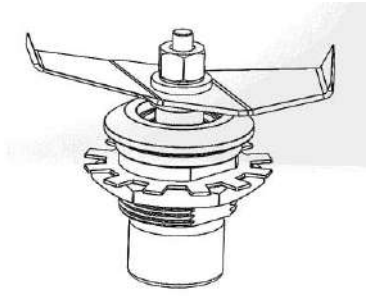

+7(812)987-08-81
Replacement Parts

Power Cord
 990167370

Motor brush set
 990167235

Cutter Assembly
 98650

 4421 Waterfront Drive Glen Allen, VA 23060	Revision Description:		Replace Reset Switch part number.					
	Request Number:	DOC7419	Revision Date:	1/31/2017	Approved by:	DOC7419		
	Issue Code(s):		Page:	2 of 3	Document #:	540009407	Rev:	C