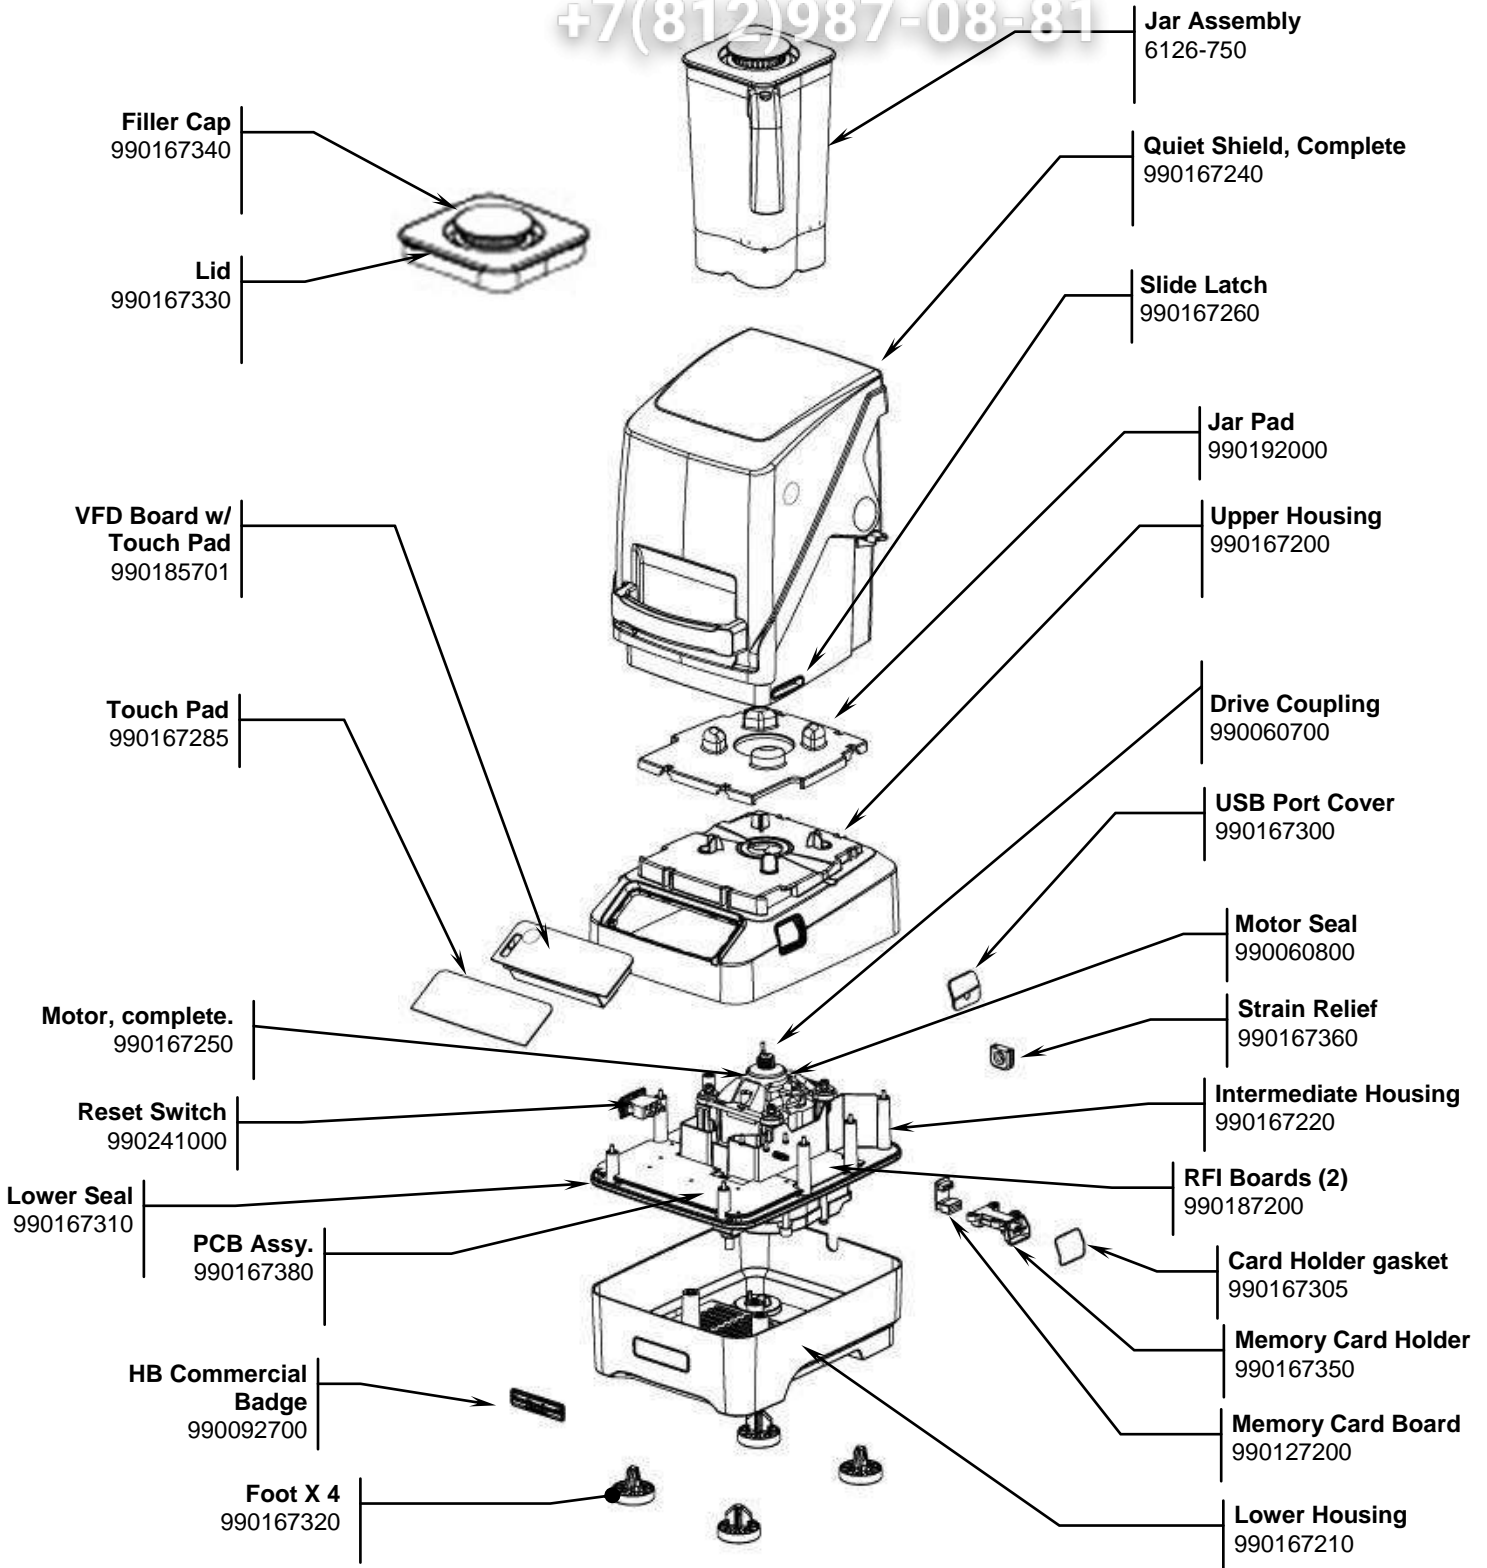

Replacement Parts

+7(812)987-08-81

	Revision Description:	Replace Reset Switch part number.				
	Request Number:	DOC7419	Revision Date:	1/31/2017	Approved by:	DOC7419
	Issue Code(s):		Page:	1 of 3	Document #:	540009407
					Rev:	C

+7(812)987-08-81
Replacement Parts

Power Cord
 990167370

Motor brush set
 990167235

Cutter Assembly
 98650

 4421 Waterfront Drive Glen Allen, VA 23060	Revision Description:		Replace Reset Switch part number.					
	Request Number:	DOC7419	Revision Date:	1/31/2017	Approved by:	DOC7419		
	Issue Code(s):		Page:	2 of 3	Document #:	540009407	Rev:	C

+7(812)987-08-81
Accessories

Container Washer
 BCR100

Jar Assembly
 6126-755-CN

 4421 Waterfront Drive Glen Allen, VA 23060	Revision Description:		Replace Reset Switch part number.					
	Request Number:	DOC7419	Revision Date:	1/31/2017	Approved by:	DOC7419		
	Issue Code(s):		Page:	3 of 3	Document #:	540009407	Rev:	C