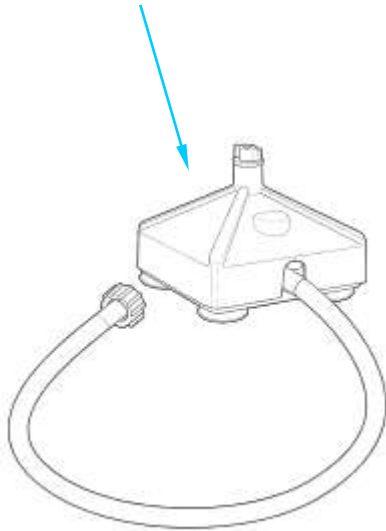

Parts and Accessories Diagram
HBH750-CE

PROPRIETARY RIGHTS NOTICE This document and all information contained within it is the property of Hamilton Beach Brands, Inc. (HBB). It is confidential and proprietary and has been provided to you for a limited purpose. It must be returned or destroyed upon request. Disclosure, reproduction or use of this document and any information contained within it, in full or in part, for any purpose is forbidden without the prior written consent of HBB. No photographs may be taken of any article fabricated or assembled from this document without the prior written consent of HBB.

+7(812)987-08-81
Accessories

Container Washer
BCR100

Jar Assembly
6126-755-CN

  4421 Waterfront Drive Glen Allen, VA 23060	Revision Description:		Replace Reset Switch part number.					
	Request Number:	DOC7419	Revision Date:	1/31/2017	Approved by:	DOC7419		
	Issue Code(s):		Page:	3 of 3	Document #:	540009407	Rev:	C