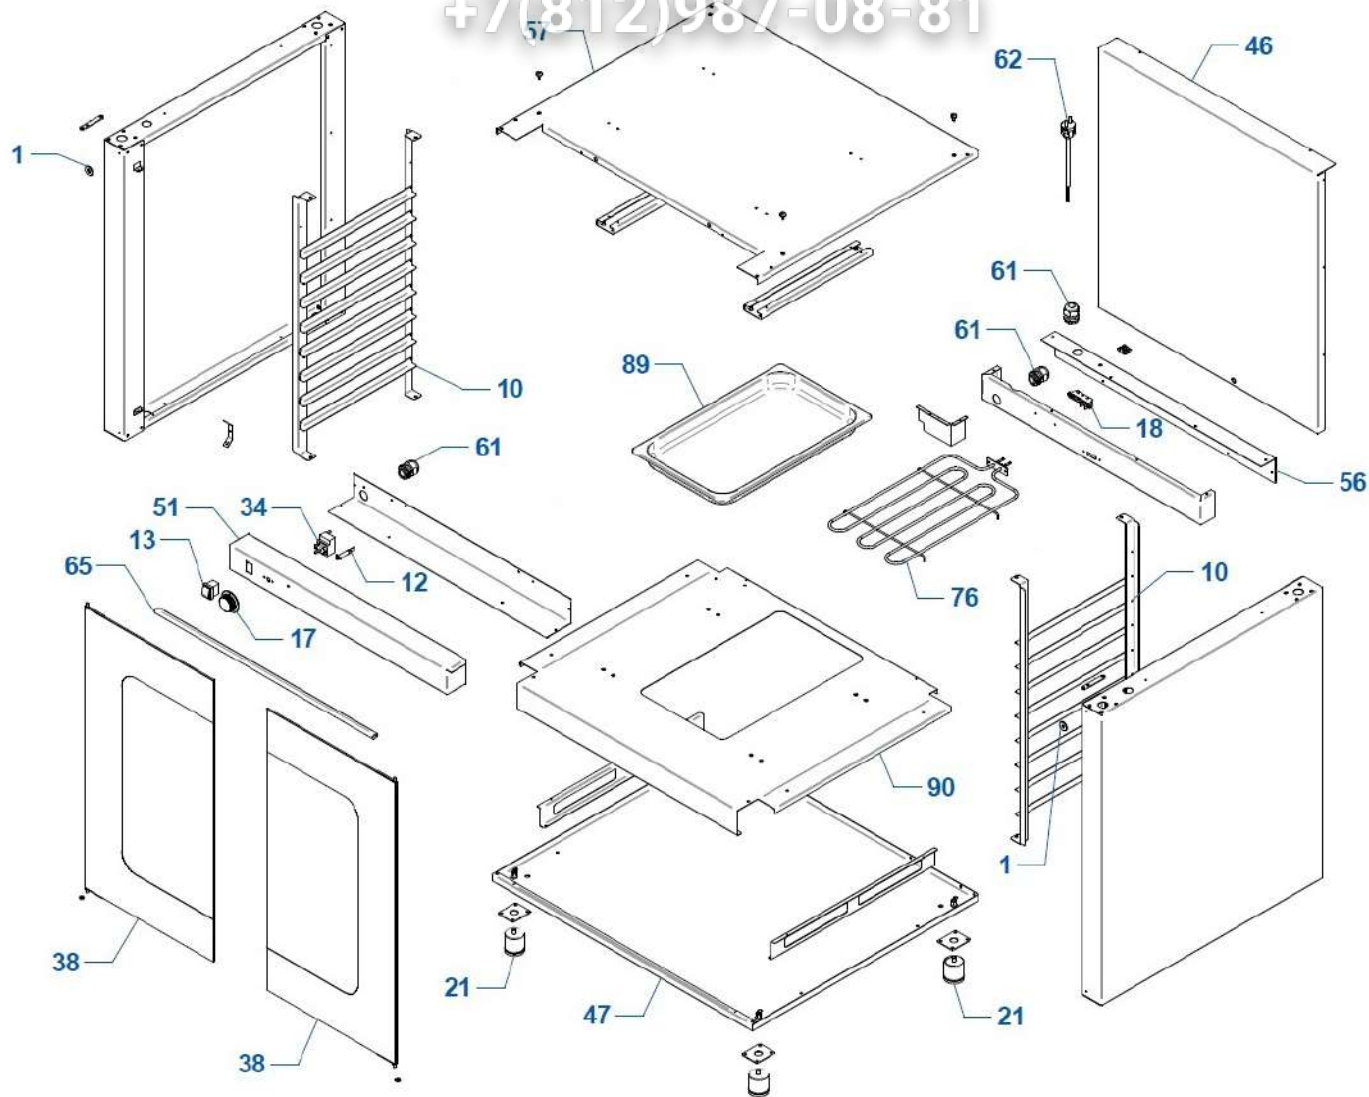

L90020000

LIEVITATORE 900 PIRON CE

Зип Общепит

vsezip.ru

+7(812)987-08-81

rev: (print on 30/11/2022)

1	CAL30002
3	PIA30074
10	GRI30041
12	IND30002
13	INT30003
17	MAN30023
18	MOR30005
21	PIE30008
34	TER30012
38	VET00090
46	SCN00022
51	CRU60121
56	CPR00014
57	CPR00016
61	PPC30001
62	CAV30014
65	GUA30008
65	GUA30026
76	RES30014
90	SUP30140