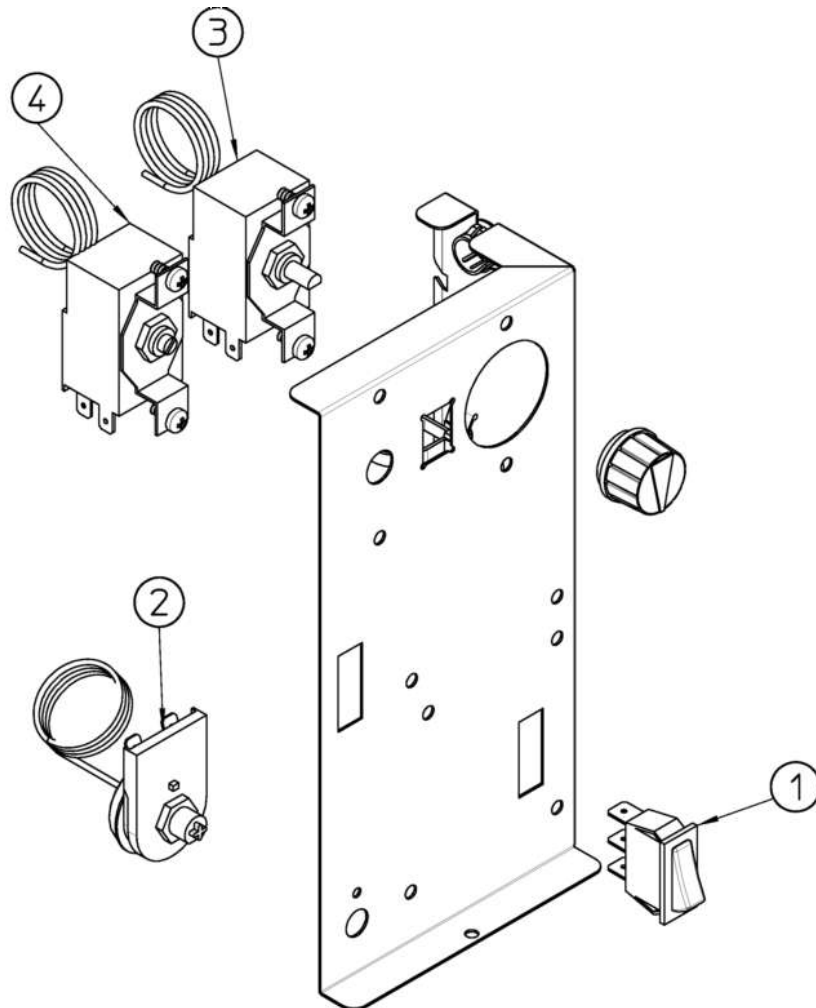

usezip.ru

+7(812)987-08-81

Pos	Code	Description
0001	SC660224 00	TEE TUBE
0001	SC660993 00	FITTING
0002	SC610148 10	TUBE
0003	SC660219 02	DRAIN FITTING
0004	SC640134 00	O RING
0005	SC660211 01	DRAIN FILTER
0006	SC660535 00	PLASTIC NUT
0007	SC650105 65	WATER INLET VALVE
0008	SC660558 00R	SPRAY NOZZLE (PACK OF 10 PCS)
0009	SC660557 00	SPRAY CUP
0010	SC661082 00	SPRAY BAR & CHUTE
0011	SC640041 31	O RING OR 2031 (WRAS-FDA)
0012	SC793172 00R	WATER INLET ASSY
0013	SC620423 01R	WATER PUMP - 230/50/1
0013	SC620433 01	WATER PUMP - 230/60/1
0014	SC724485 00	METAL BRACKET
0015	SC610204 01	USE SC610204 03
0016	SC281900 01	TUBE 16X10
0017	SC610170 00	DRAIN HOSE

vsezip.ru

+7(812)987-08-81

Pos	Code	Description
0001	SC660224 00	TEE TUBE
0001	SC660993 00	FITTING
0002	SC702705 00	WATER HOOK UP PANEL
0003	SC610148 10	TUBE
0004	SC660219 02	DRAIN FITTING
0005	SC640134 00	O RING
0006	SC660211 01	DRAIN FILTER
0007	SC650105 65	WATER INLET VALVE
0008	SC660535 00	PLASTIC NUT
0009	SC660557 00	SPRAY CUP
0012	SC660558 00R	SPRAY NOZZLE (PACK OF 10 PCS)
0013	SC610204 01	USE SC610204 03
0014	SC281900 01	TUBE 16X10
0015	SC724485 00	METAL BRACKET
0016	SC620423 01R	WATER PUMP - 230/50/1
0016	SC620433 01	WATER PUMP - 230/60/1
0017	SC793172 00R	WATER INLET ASSY
0018	SC640041 31	O RING OR 2031 (WRAS-FDA)
0019	SC610170 00	DRAIN HOSE