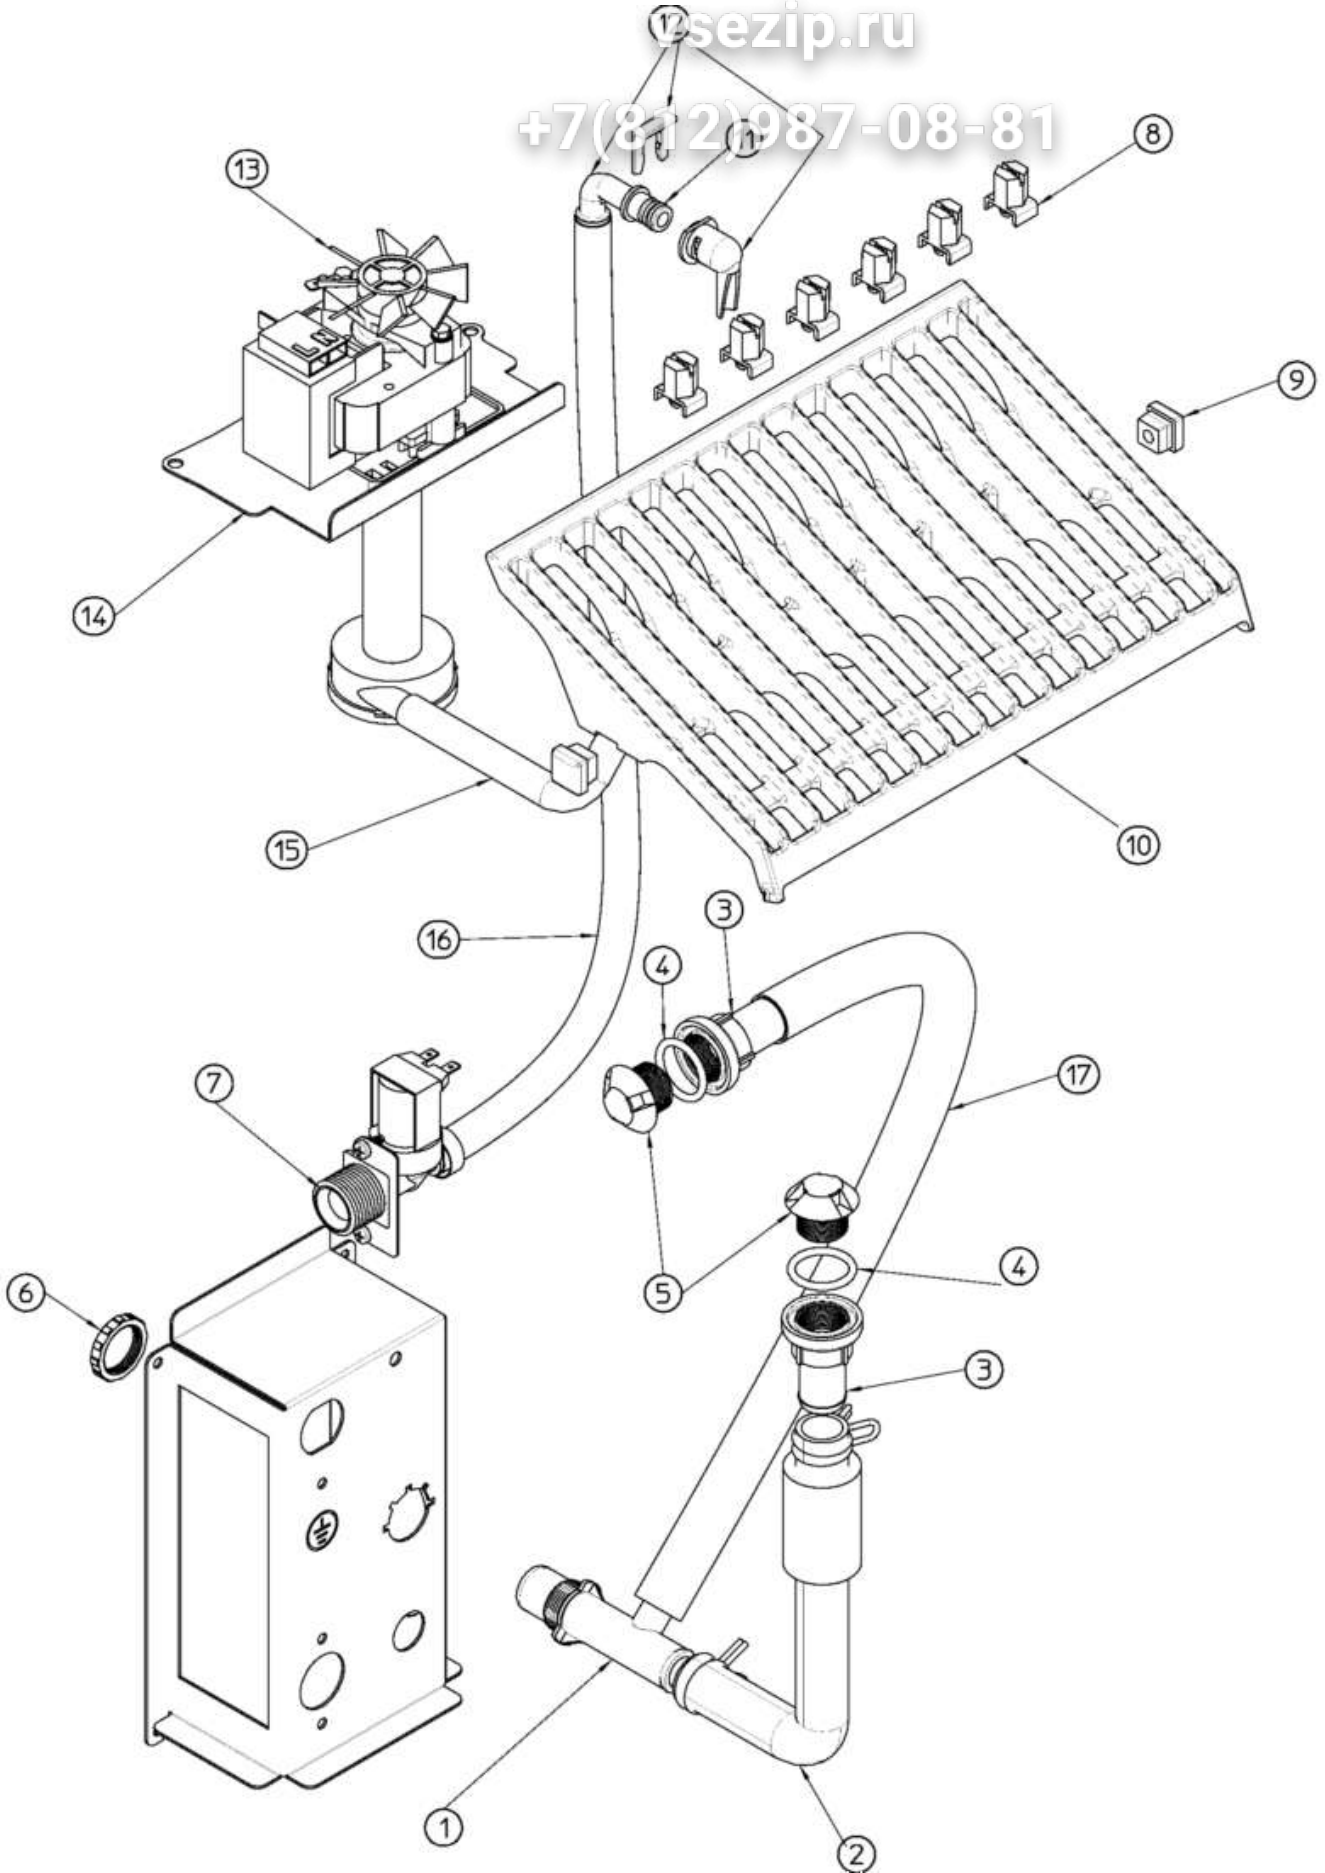

vsezip.ru

+7(812)987-08-81

Pos	Code	Description
0001	SC620389 00	WATER COOLED CONDENSER
0002	SC670100 01	COMPRESSOR - 230/50/1
0002	SC670100 08	COMPRESSOR - 230/50-60/1
0003	SC650106 00	CAP
0004	SC670012 00	VALVE CORE
0005	SC650109 00	VALVE BODY
0006	SC630020 01	STRAINER
0007	SC620075 00	PRESSOSTAT
0008	SC630003 05	DRIER
0009	SC630137 01	MECHANICAL FILTER
0010	SC620306 27	HOT GAS VALVE BODY
0011	SC620306 48	HOT GAS VALVE COIL
0012	SC650105 65	WATER INLET VALVE
0013	SC784444 21	SUCTION LINE ASSY
0013	SC784444 38	ASSY ACCUMUL.SALD.B-4015
0014	SC784615 01	EVAPORATOR ASSY
0015	SCCUB 102661	START CAPACITOR
0016	SCCUB 405177	STARTING RELAY 230/50/1
0016	SCCUB 405178	STARTING RELAY 230/60/1
0017	SCCUB 102190	PROTECTOR
0017	SCCUB 102200	PROTECTOR
0018	SC660386 00	SPRING
0019	SC741114 01R	BULB HOLDER

usezip.ru

+7(812)987-08-81

Pos	Code	Description
0001	SC660224 00	TEE TUBE
0001	SC660993 00	FITTING
0002	SC610148 10	TUBE
0003	SC660219 02	DRAIN FITTING
0004	SC640134 00	O RING
0005	SC660211 01	DRAIN FILTER
0006	SC660535 00	PLASTIC NUT
0007	SC650105 65	WATER INLET VALVE
0008	SC660558 00R	SPRAY NOZZLE (PACK OF 10 PCS)
0009	SC660557 00	SPRAY CUP
0010	SC661082 00	SPRAY BAR & CHUTE
0011	SC640041 31	O RING OR 2031 (WRAS-FDA)
0012	SC793172 00R	WATER INLET ASSY
0013	SC620423 01R	WATER PUMP - 230/50/1
0013	SC620433 01	WATER PUMP - 230/60/1
0014	SC724485 00	METAL BRACKET
0015	SC610204 01	USE SC610204 03
0016	SC281900 01	TUBE 16X10
0017	SC610170 00	DRAIN HOSE