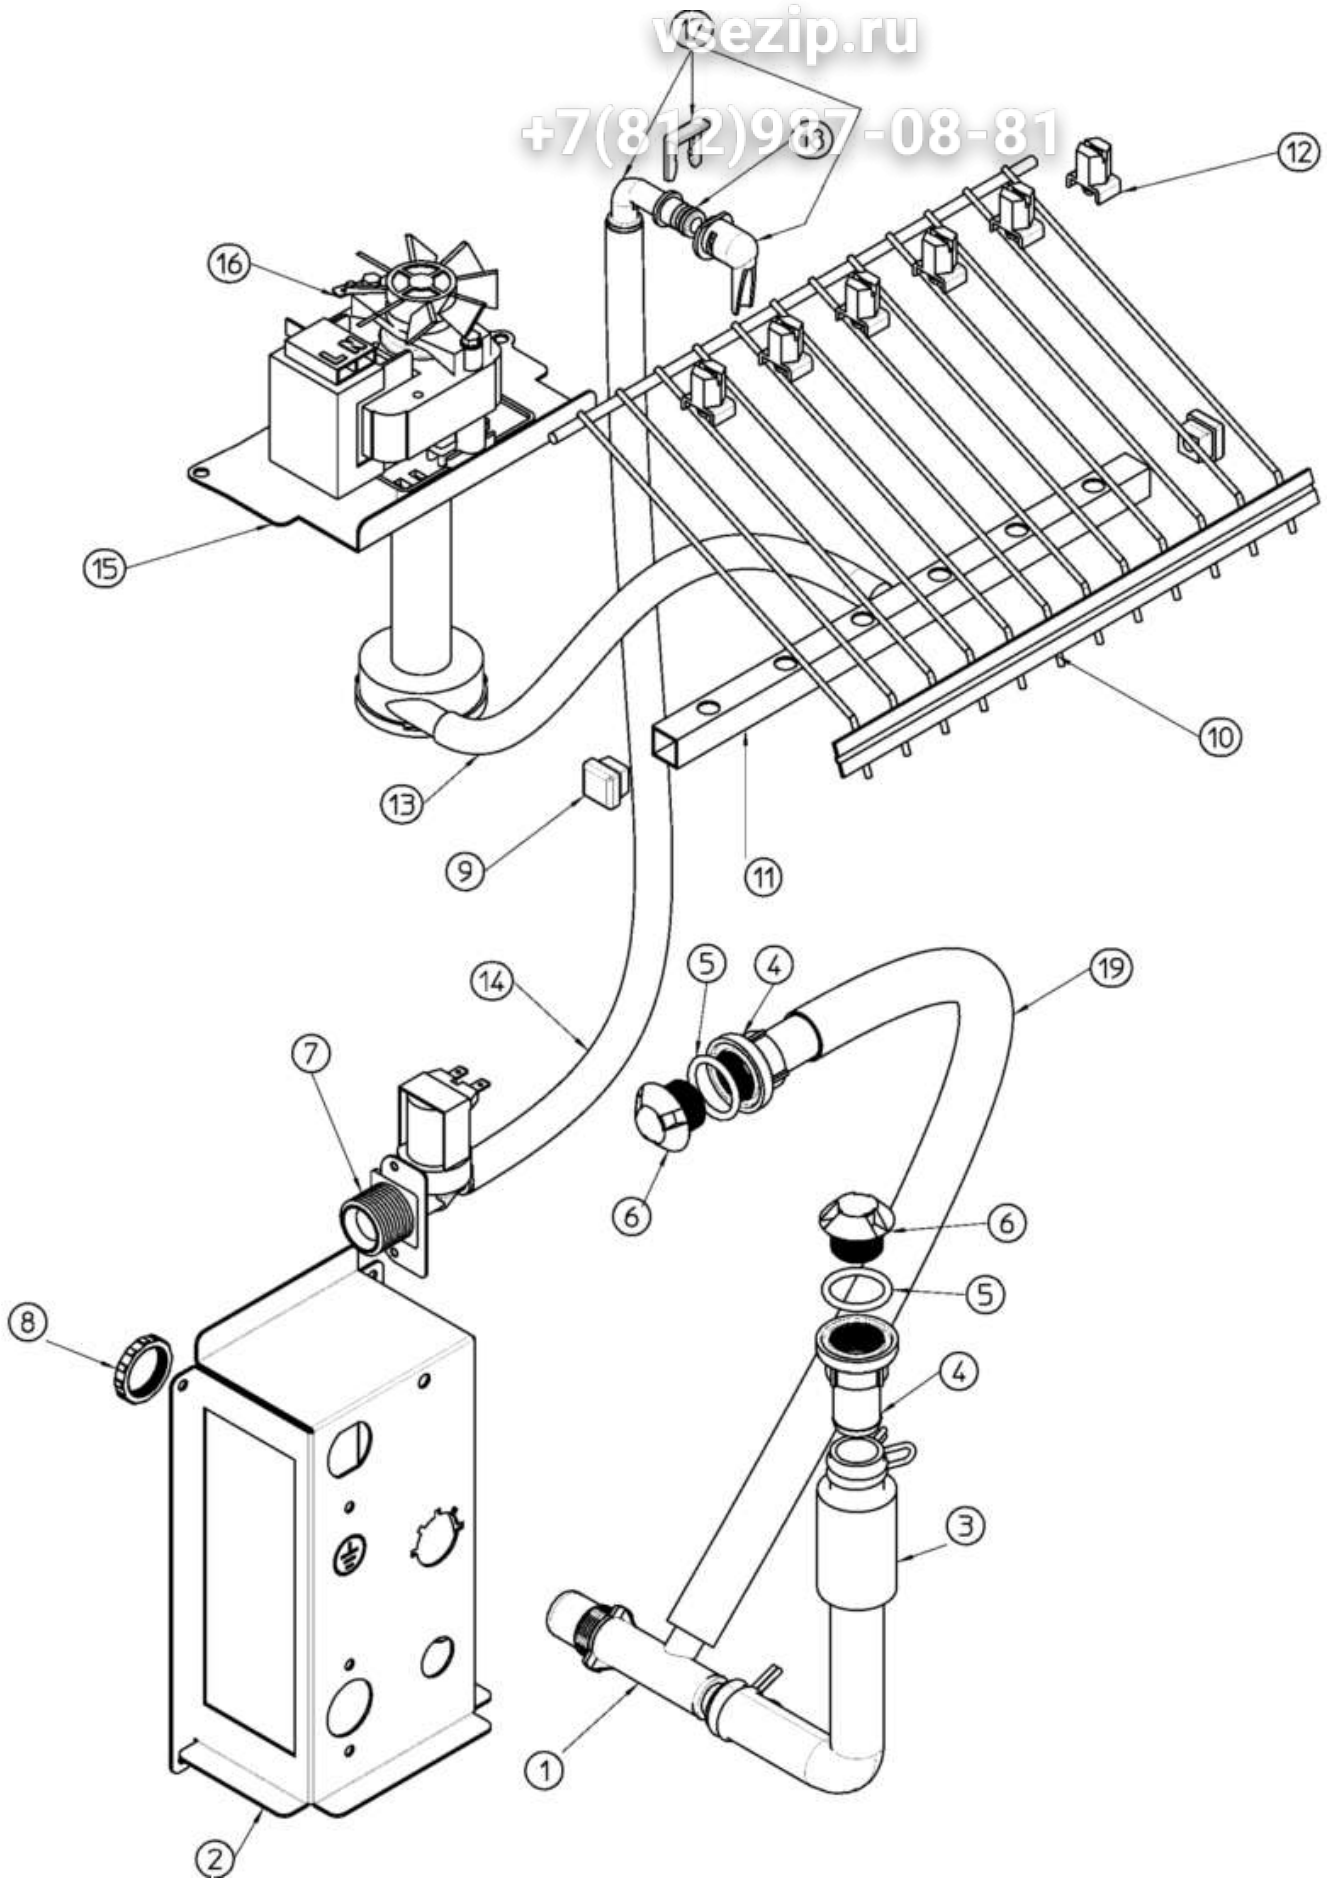

usezip.ru

+7(812)987-08-81

Pos	Code	Description
0001	SC660224 00	TEE TUBE
0001	SC660993 00	FITTING
0002	SC610148 10	TUBE
0003	SC660219 02	DRAIN FITTING
0004	SC640134 00	O RING
0005	SC660211 01	DRAIN FILTER
0006	SC660535 00	PLASTIC NUT
0007	SC650105 65	WATER INLET VALVE
0008	SC660558 00R	SPRAY NOZZLE (PACK OF 10 PCS)
0009	SC660557 00	SPRAY CUP
0010	SC661082 00	SPRAY BAR & CHUTE
0011	SC640041 31	O RING OR 2031 (WRAS-FDA)
0012	SC793172 00R	WATER INLET ASSY
0013	SC620423 01R	WATER PUMP - 230/50/1
0013	SC620433 01	WATER PUMP - 230/60/1
0014	SC724485 00	METAL BRACKET
0015	SC610204 01	USE SC610204 03
0016	SC281900 01	TUBE 16X10
0017	SC610170 00	DRAIN HOSE

vsezip.ru

+7(812)987-08-81

Pos	Code	Description
0001	SC660224 00	TEE TUBE
0001	SC660993 00	FITTING
0002	SC702705 00	WATER HOOK UP PANEL
0003	SC610148 10	TUBE
0004	SC660219 02	DRAIN FITTING
0005	SC640134 00	O RING
0006	SC660211 01	DRAIN FILTER
0007	SC650105 65	WATER INLET VALVE
0008	SC660535 00	PLASTIC NUT
0009	SC660557 00	SPRAY CUP
0012	SC660558 00R	SPRAY NOZZLE (PACK OF 10 PCS)
0013	SC610204 01	USE SC610204 03
0014	SC281900 01	TUBE 16X10
0015	SC724485 00	METAL BRACKET
0016	SC620423 01R	WATER PUMP - 230/50/1
0016	SC620433 01	WATER PUMP - 230/60/1
0017	SC793172 00R	WATER INLET ASSY
0018	SC640041 31	O RING OR 2031 (WRAS-FDA)
0019	SC610170 00	DRAIN HOSE