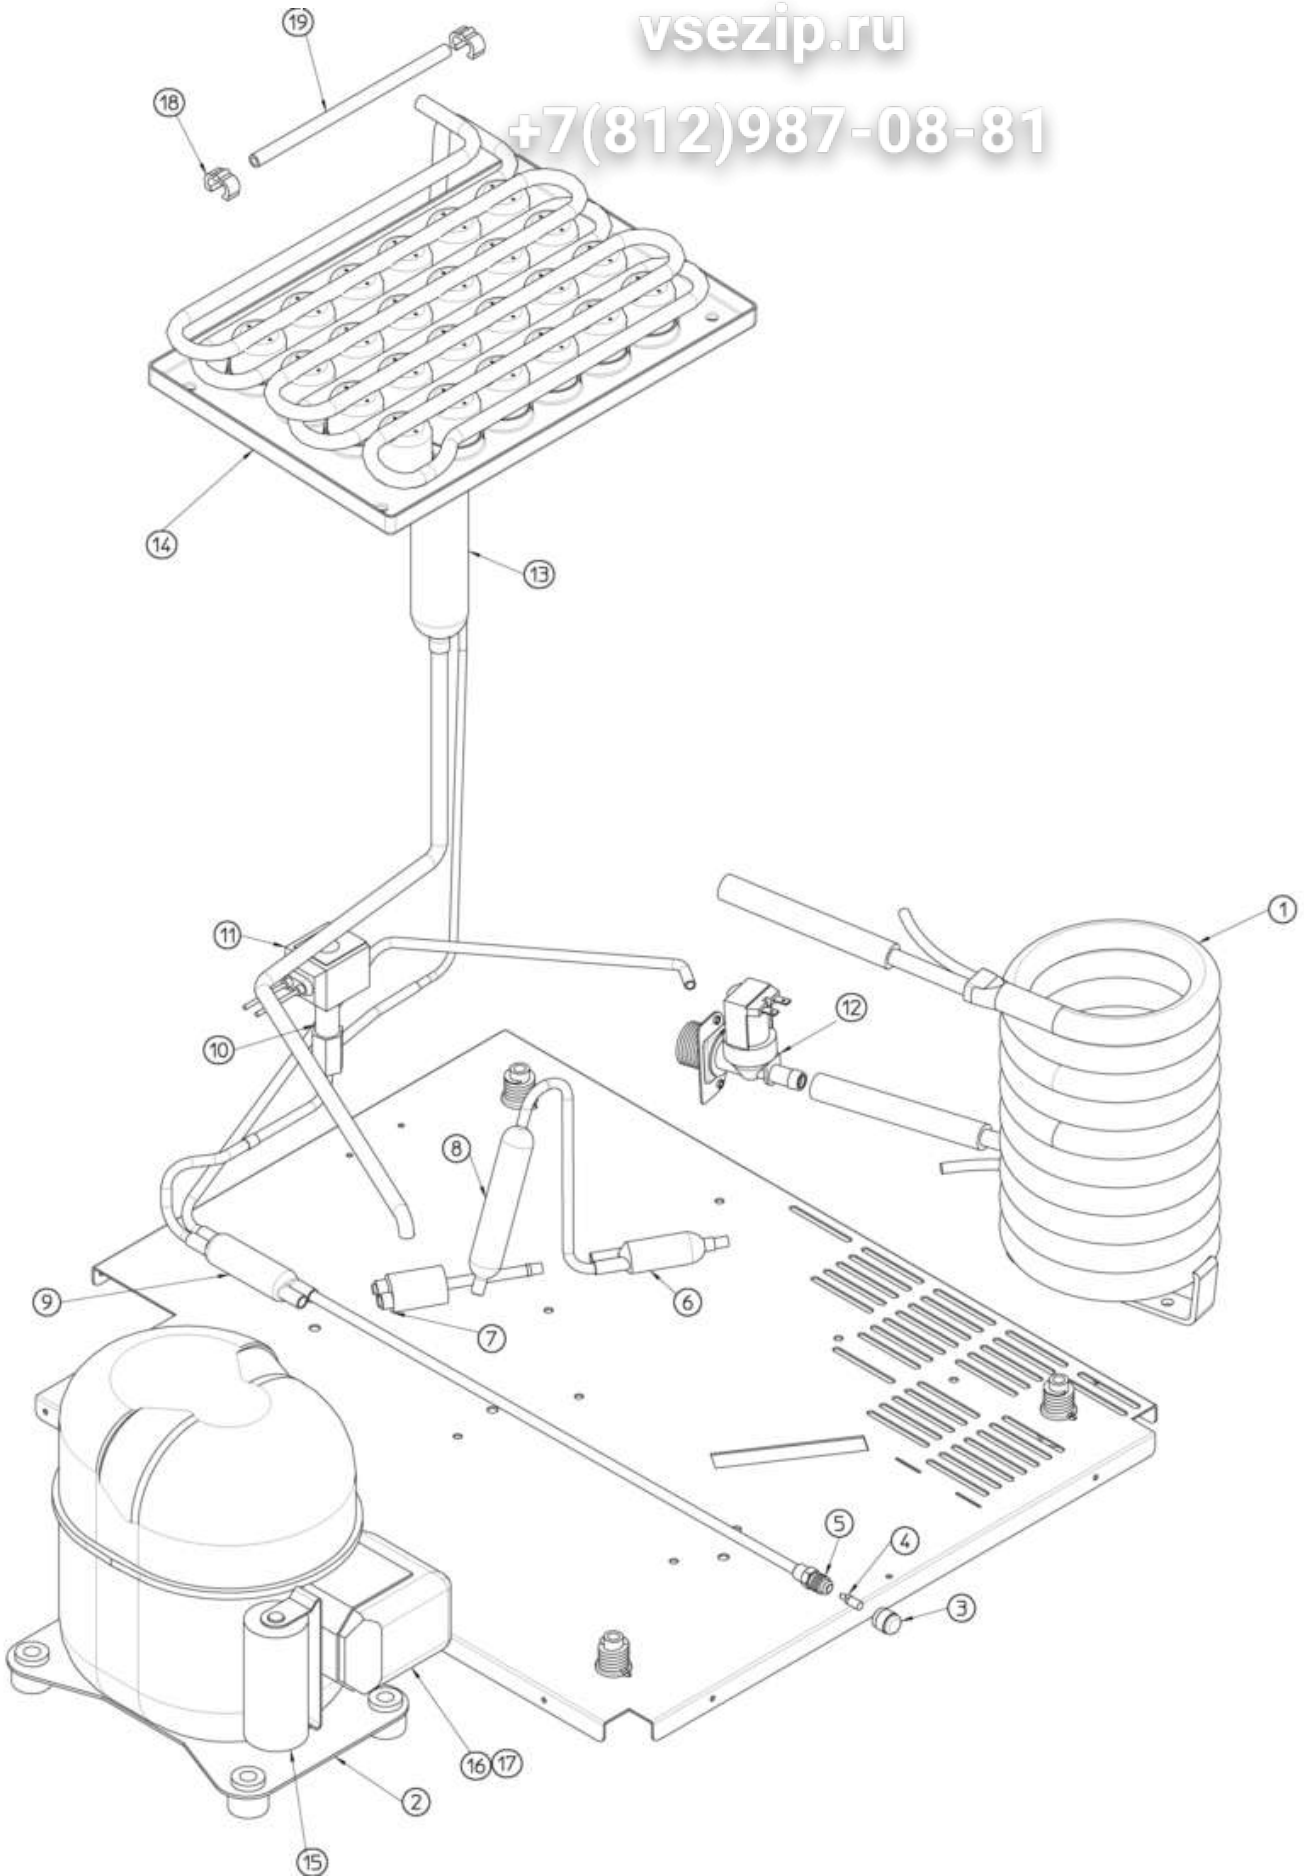

vsezip.ru

+7(812)987-08-81