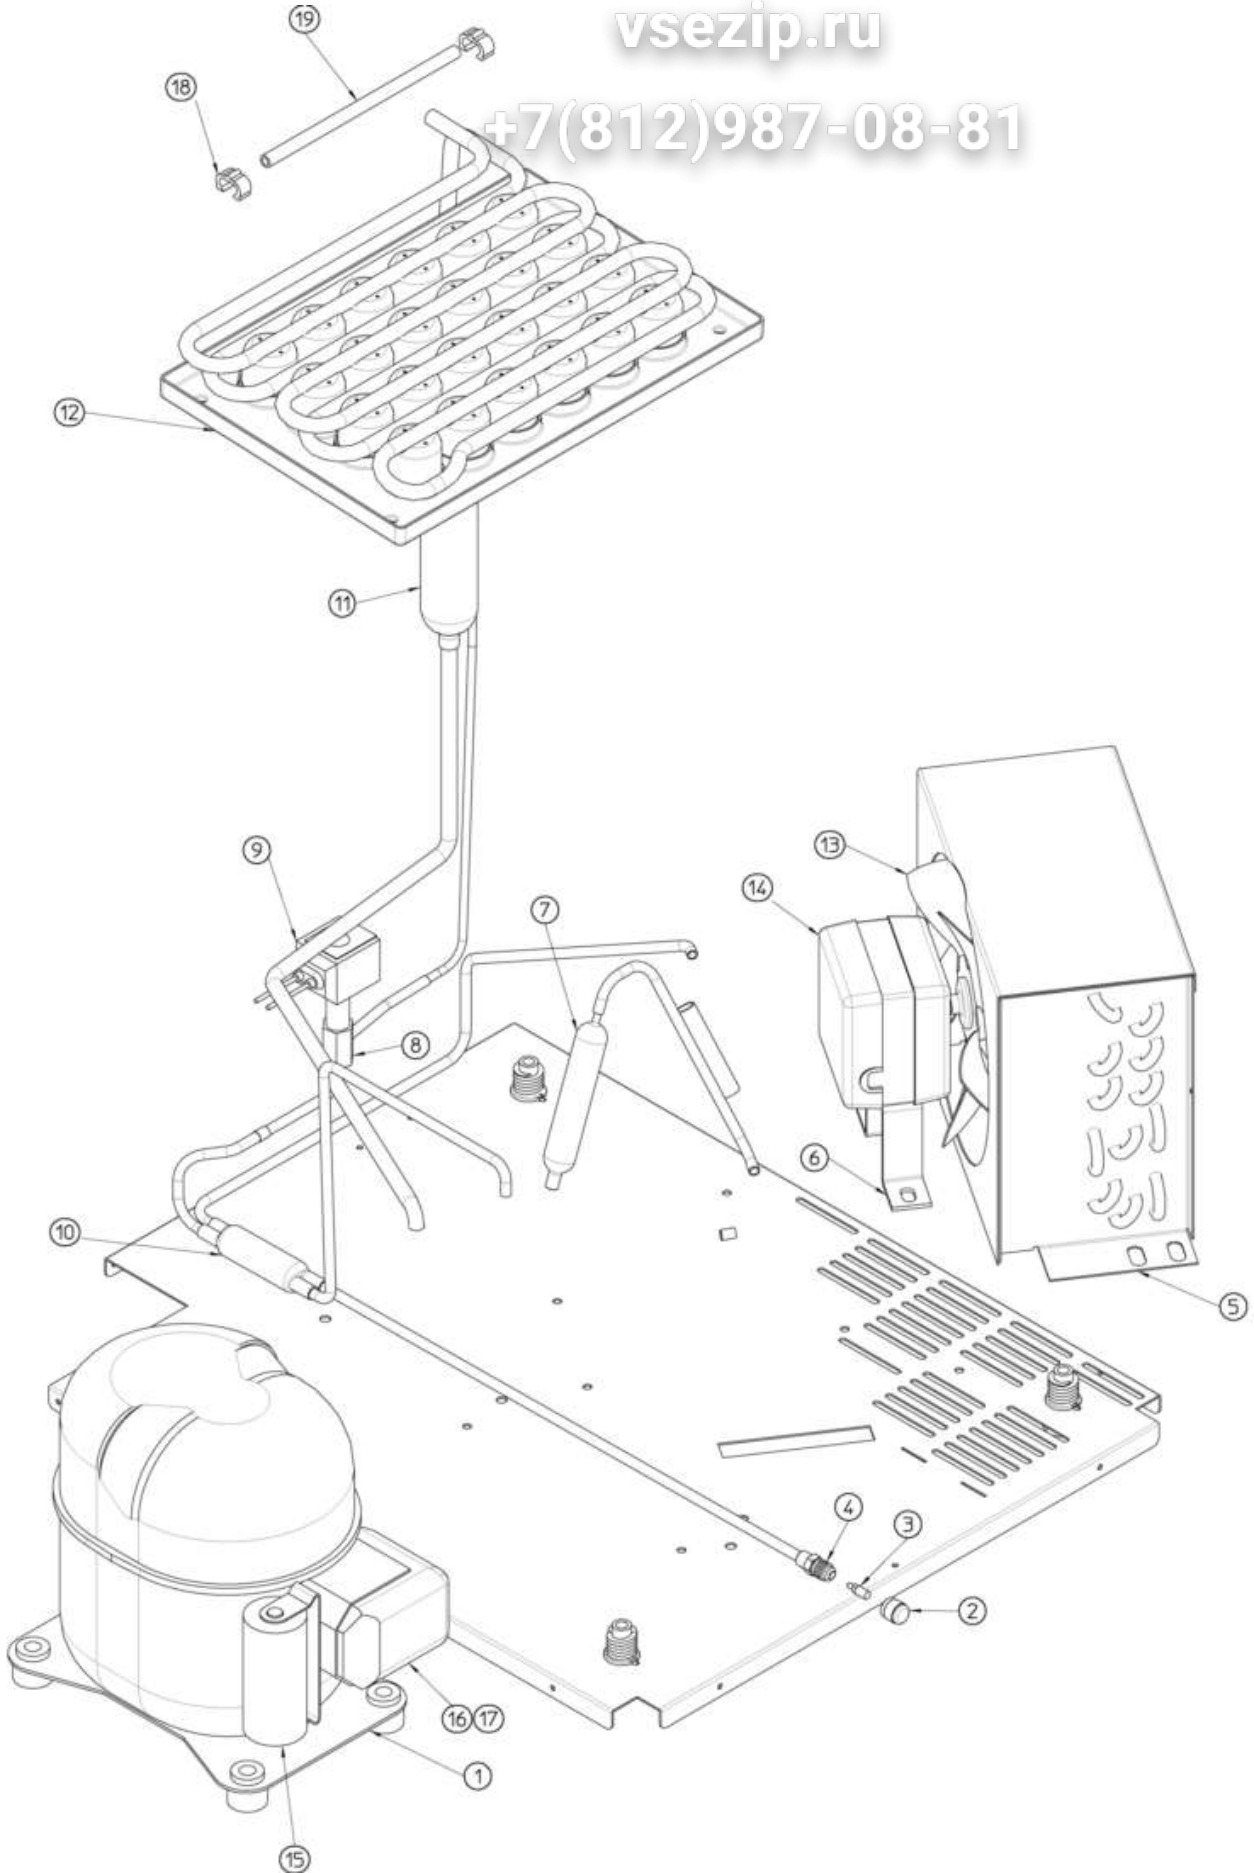

Pos	Code	Description
0001	SC702671 00	BASAMENTO BIM-3515
0002	SC650382 01	LEG
0003	SC782119 01R	STORAGE BIN ASSY
0004	SC722566 00	LEFT SIDE PANEL
0005	SC661070 00	PLASTIC PROTECTION
0006	SC702705 00	WATER HOOK UP PANEL
0007	SC702666 00	REAR PANEL
0008	SC742033 05	EVAPORATOR PLASTIC COVER
0009	SC781536 05R	FRONT PANEL ASSY
0010	SC660388 01	CURTAIN BRACKET (RIGHT)
0011	SC660750 05	EVAPORATOR HOUSING
0012	SC660388 00	CURTAIN BRACKET (LEFT)
0013	SC732017 00	BULB HOLDER
0014	SC460047 00	SPRING
0015	SC660741 00	PLASTIC PLUG
0016	SC784457 06R	CURTAIN ASSY
0017	SC660816 00	SHOCK ABSORBER
0018	SC660286 00	BUSHING
0019	SC661220 01	GRAY DOOR RAL 7075
0020	SC722564 00	FRONT PANEL
0021	SC661092 00	PLASTIC HOUSING (#)
0022	SC661092 02	PLASTIC COVER (#)
0023	SC722567 00	RIGHT SIDE PANEL

+7(812)987-08-81

vsezip.ru

Pos	Code	Description
0001	SC670106 04	USE SC670106 15
0001	SC670106 14	USE SC670106 16
0002	SC650106 00	CAP
0003	SC670012 00	VALVE CORE
0004	SC650109 00	VALVE BODY
0005	SC620545 00	CONDENSER, AIR
0006	SC620419 61	BRACKET, MOTOR
0007	SC630003 05	DRIER
0008	SC620306 27	HOT GAS VALVE BODY
0009	SC620306 48	HOT GAS VALVE COIL
0010	SC630137 01	MECHANICAL FILTER
0011	SC784444 21	SUCTION LINE ASSY
0012	SC784615 01	EVAPORATOR ASSY
0013	SC620419 39	BLADE
0014	SC620419 02	FAN MOTOR ATEX
0015	SC620167 00	START.CAP. - 8640162
0015	SC620167 07	START CAP. - 8640164
0016	SC620057 78	RELAY - 8662662
0016	SC620057 82	STARTING RELAY 230/60/1
0017	SC620478 16	PROTECTOR - 8570602
0018	SC660386 00	SPRING
0019	SC741114 01R	BULB HOLDER