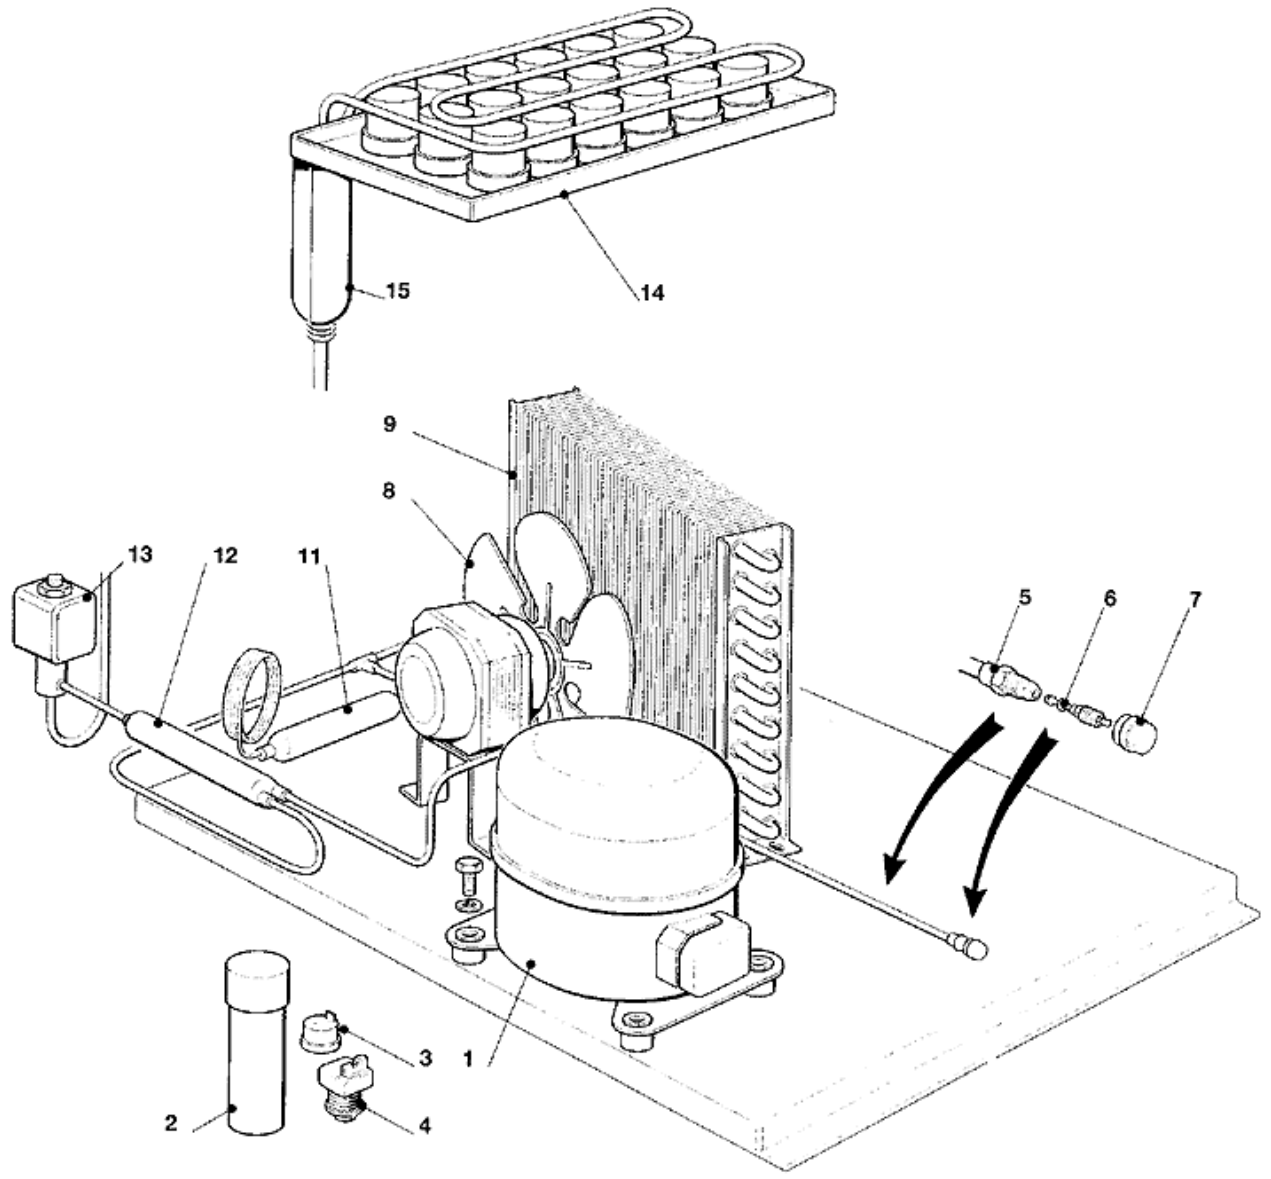

BARLINE50 - UNIT PANELS - FROM S.N. 2249 TO S.N. 2411

Зип Общепит

vsezip.ru

+7(812)987-08-81

Pos	Code	Description
0001	SC781406 10	UNIT BASE ASSY
0002	SC660638 00	LEG
0003	SC782096 10R	NO LONGER AVAILABLE
0004	SC660661 01R	NO LONGER AVAILABLE
0005	SC784457 04R	NO LONGER AVAILABLE
0007	SC724399 00	BRACKET STORAGE BIN
0008	SC702254 01	METAL STRIP
0009	SC660801 01	LEFT SIDE GUIDE
0010	SC660801 00	RIGHT SIDE GUIDE
0011	SC660816 00	SHOCK ABSORBER
0012	SC722000 00	FRONT PANEL
0013	SC661223 00	GRAY DOOR RAL 7075
0014	SC660286 00	BUSHING
0015	SC721993 00	LEFT SIDE PANEL
0016	SC721992 00	RIGHT SIDE PANEL
0017	SC702249 00	NO LONGER AVAILABLE
0018	SC702248 00	BRACKET
0019	SC741075 02	NO LONGER AVAILABLE
0022	SC722436 00	TOP PANEL
0023	SC660528 01	NO LONGER AVAILABLE
0024	SC660528 00	NO LONGER AVAILABLE
0025	SC732017 00	BULB HOLDER

+7(812)987-08-81

Pos	Code	Description
0001	SC781406 10	UNIT BASE ASSY
0002	SC660638 00	LEG
0003	SC782096 10R	NO LONGER AVAILABLE
0004	SC660661 03	NO LONGER AVAILABLE
0005	SC784457 04R	NO LONGER AVAILABLE
0007	SC724399 00	BRACKET STORAGE BIN
0008	SC702254 01	METAL STRIP
0009	SC660801 01	LEFT SIDE GUIDE
0010	SC660801 00	RIGHT SIDE GUIDE
0011	SC660816 00	SHOCK ABSORBER
0012	SC722000 00	FRONT PANEL
0013	SC661223 00	GRAY DOOR RAL 7075
0014	SC660286 00	BUSHING
0015	SC721993 00	LEFT SIDE PANEL
0016	SC721992 00	RIGHT SIDE PANEL
0017	SC702249 00	NO LONGER AVAILABLE
0018	SC702248 00	BRACKET
0019	SC741075 02	NO LONGER AVAILABLE
0022	SC722436 00	TOP PANEL
0023	SC660528 01	NO LONGER AVAILABLE
0024	SC660528 00	NO LONGER AVAILABLE
0025	SC732017 00	BULB HOLDER
0026	SC660741 00	PLASTIC PLUG
0027	SC460047 00	SPRING