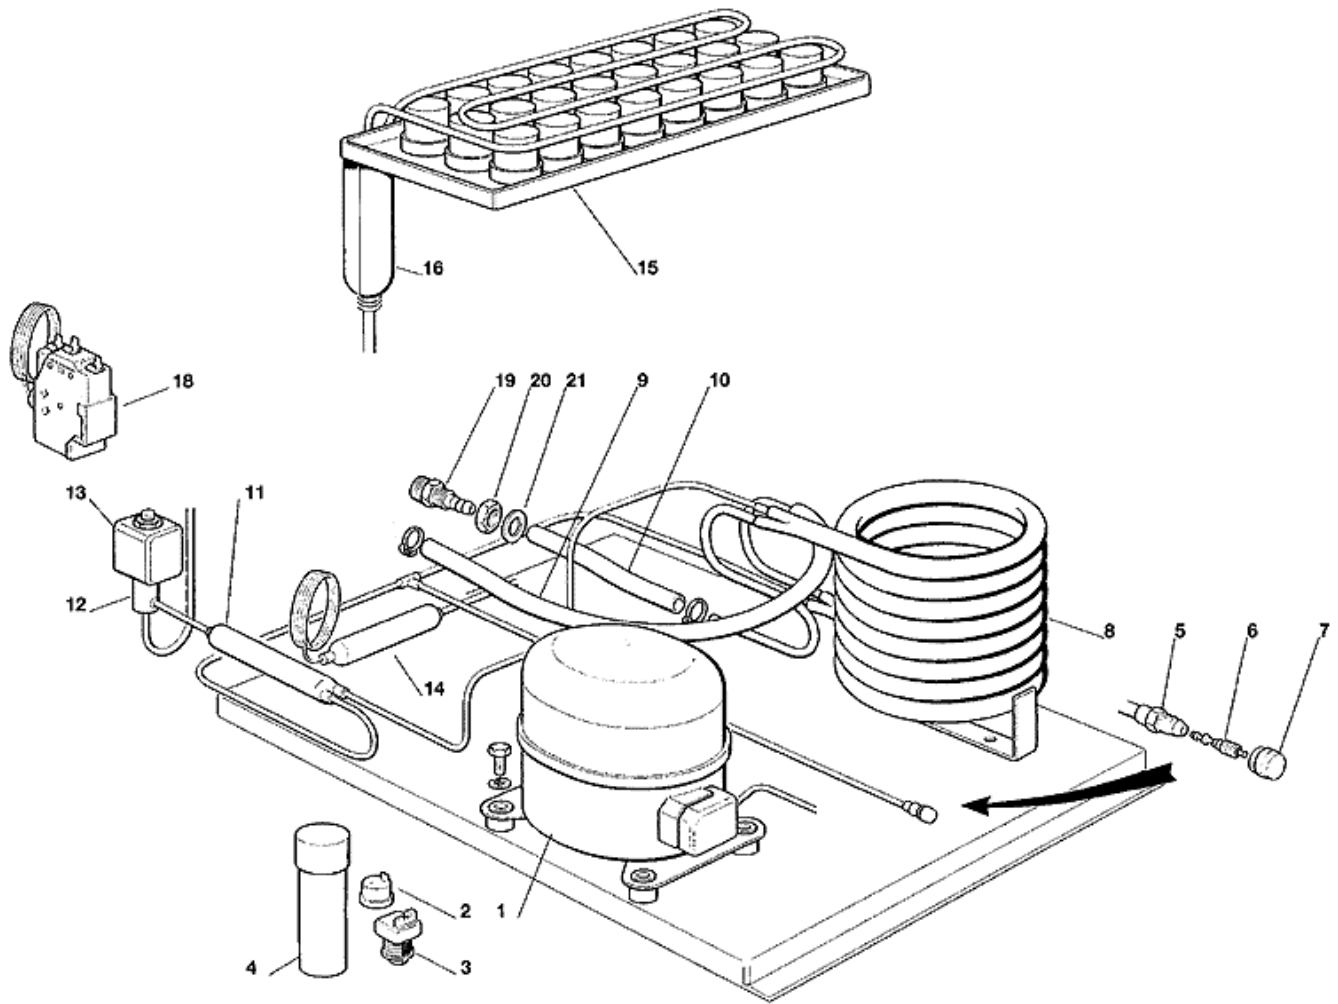

Pos	Code	Description
0001	SC670100 01	COMPRESSOR - 230/50/1
0001	SC670100 08	COMPRESSOR - 230/50-60/1
0002	SCCUB 102190	PROTECTOR
0002	SCCUB 102200	PROTECTOR
0003	SCCUB 405177	STARTING RELAY 230/50/1
0003	SCCUB 405178	STARTING RELAY 230/60/1
0004	SCCUB 102661	START CAPACITOR
0005	SC650109 00	VALVE BODY
0006	SC670012 00	VALVE CORE
0007	SC650106 00	CAP
0008	SC620389 00	WATER COOLED CONDENSER
0009	SC281900 01	TUBE 16X10
0010	SC281900 01	TUBE 16X10
0011	SC630137 01	MECHANICAL FILTER
0012	SC620306 27	HOT GAS VALVE BODY
0013	SC620306 48	HOT GAS VALVE COIL
0014	SC630003 05	DRIER
0015	SC784477 02	EVAPORATOR PLATEN ASSY
0016	SC784444 10	SECTION LINE/ACCUMULATOR
0018	SC620075 00	PRESSOSTAT
0019	SC660291 00	TEE TUBE (D13)
0020	SC400030 01	NUT
0021	SC400031 00	WASHER