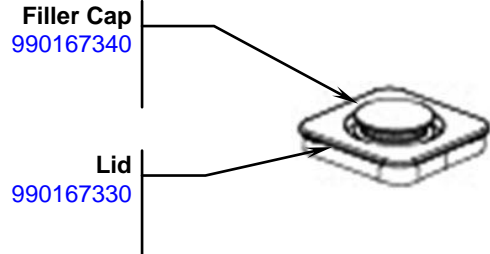

Parts and Accessories Diagram
HBH755-CE

PROPRIETARY RIGHTS NOTICE This document and all information contained within it is the property of Hamilton Beach Brands, Inc. (HBB). It is confidential and proprietary and has been provided to you for a limited purpose. It must be returned or destroyed upon request. Disclosure, reproduction or use of this document and any information contained within it, in full or in part, for any purpose is forbidden without the prior written consent of HBB. No photographs may be taken of any article fabricated or assembled from this document without the prior written consent of HBB.

+7(812)987-08-81
Accessories

 4421 Waterfront Drive Glen Allen, VA 23060	Revision Description:		Replace Reset Switch part number.					
	Request Number:	DOC7419	Revision Date:	1/31/2017	Approved by:	DOC7419		
	Issue Code(s):		Page:	3 of 3	Document #:	540009407	Rev:	B