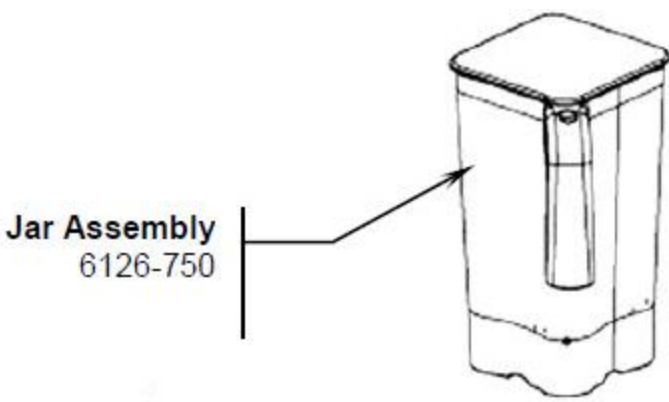

Parts and Accessories Diagram
HBH755-CE

PROPRIETARY RIGHTS NOTICE This document and all information contained within it is the property of Hamilton Beach Brands, Inc. (HBB). It is confidential and proprietary and has been provided to you for a limited purpose. It must be returned or destroyed upon request. Disclosure, reproduction or use of this document and any information contained within it, in full or in part, for any purpose is forbidden without the prior written consent of HBB. No photographs may be taken of any article fabricated or assembled from this document without the prior written consent of HBB.

+7(812)987-08-81
Accessories

 4421 Waterfront Drive Glen Allen, VA 23060	Revision Description:		Replace Reset Switch part number.					
	Request Number:	DOC7419	Revision Date:	1/31/2017	Approved by:	DOC7419		
	Issue Code(s):		Page:	3 of 3	Document #:	540009407	Rev:	B