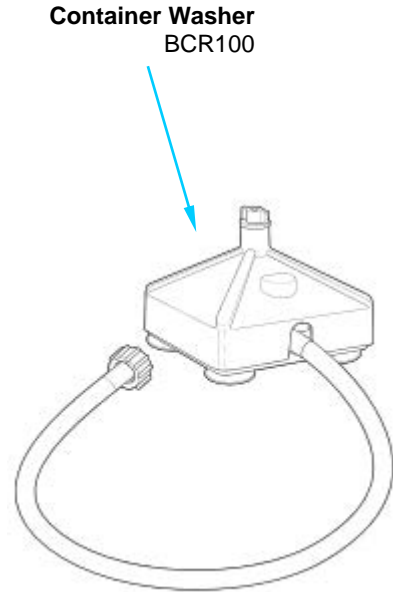

Parts and Accessories Diagram
HBH755-CE

PROPRIETARY RIGHTS NOTICE This document and all information contained within it is the property of Hamilton Beach Brands, Inc. (HBB). It is confidential and proprietary and has been provided to you for a limited purpose. It must be returned or destroyed upon request. Disclosure, reproduction or use of this document and any information contained within it, in full or in part, for any purpose is forbidden without the prior written consent of HBB. No photographs may be taken of any article fabricated or assembled from this document without the prior written consent of HBB.

+7(812)987-08-81
Accessories

 4421 Waterfront Drive Glen Allen, VA 23060	Revision Description:		Replace Reset Switch part number.					
	Request Number:	DOC7419	Revision Date:	1/31/2017	Approved by:	DOC7419		
	Issue Code(s):		Page:	3 of 3	Document #:	540009407	Rev:	B