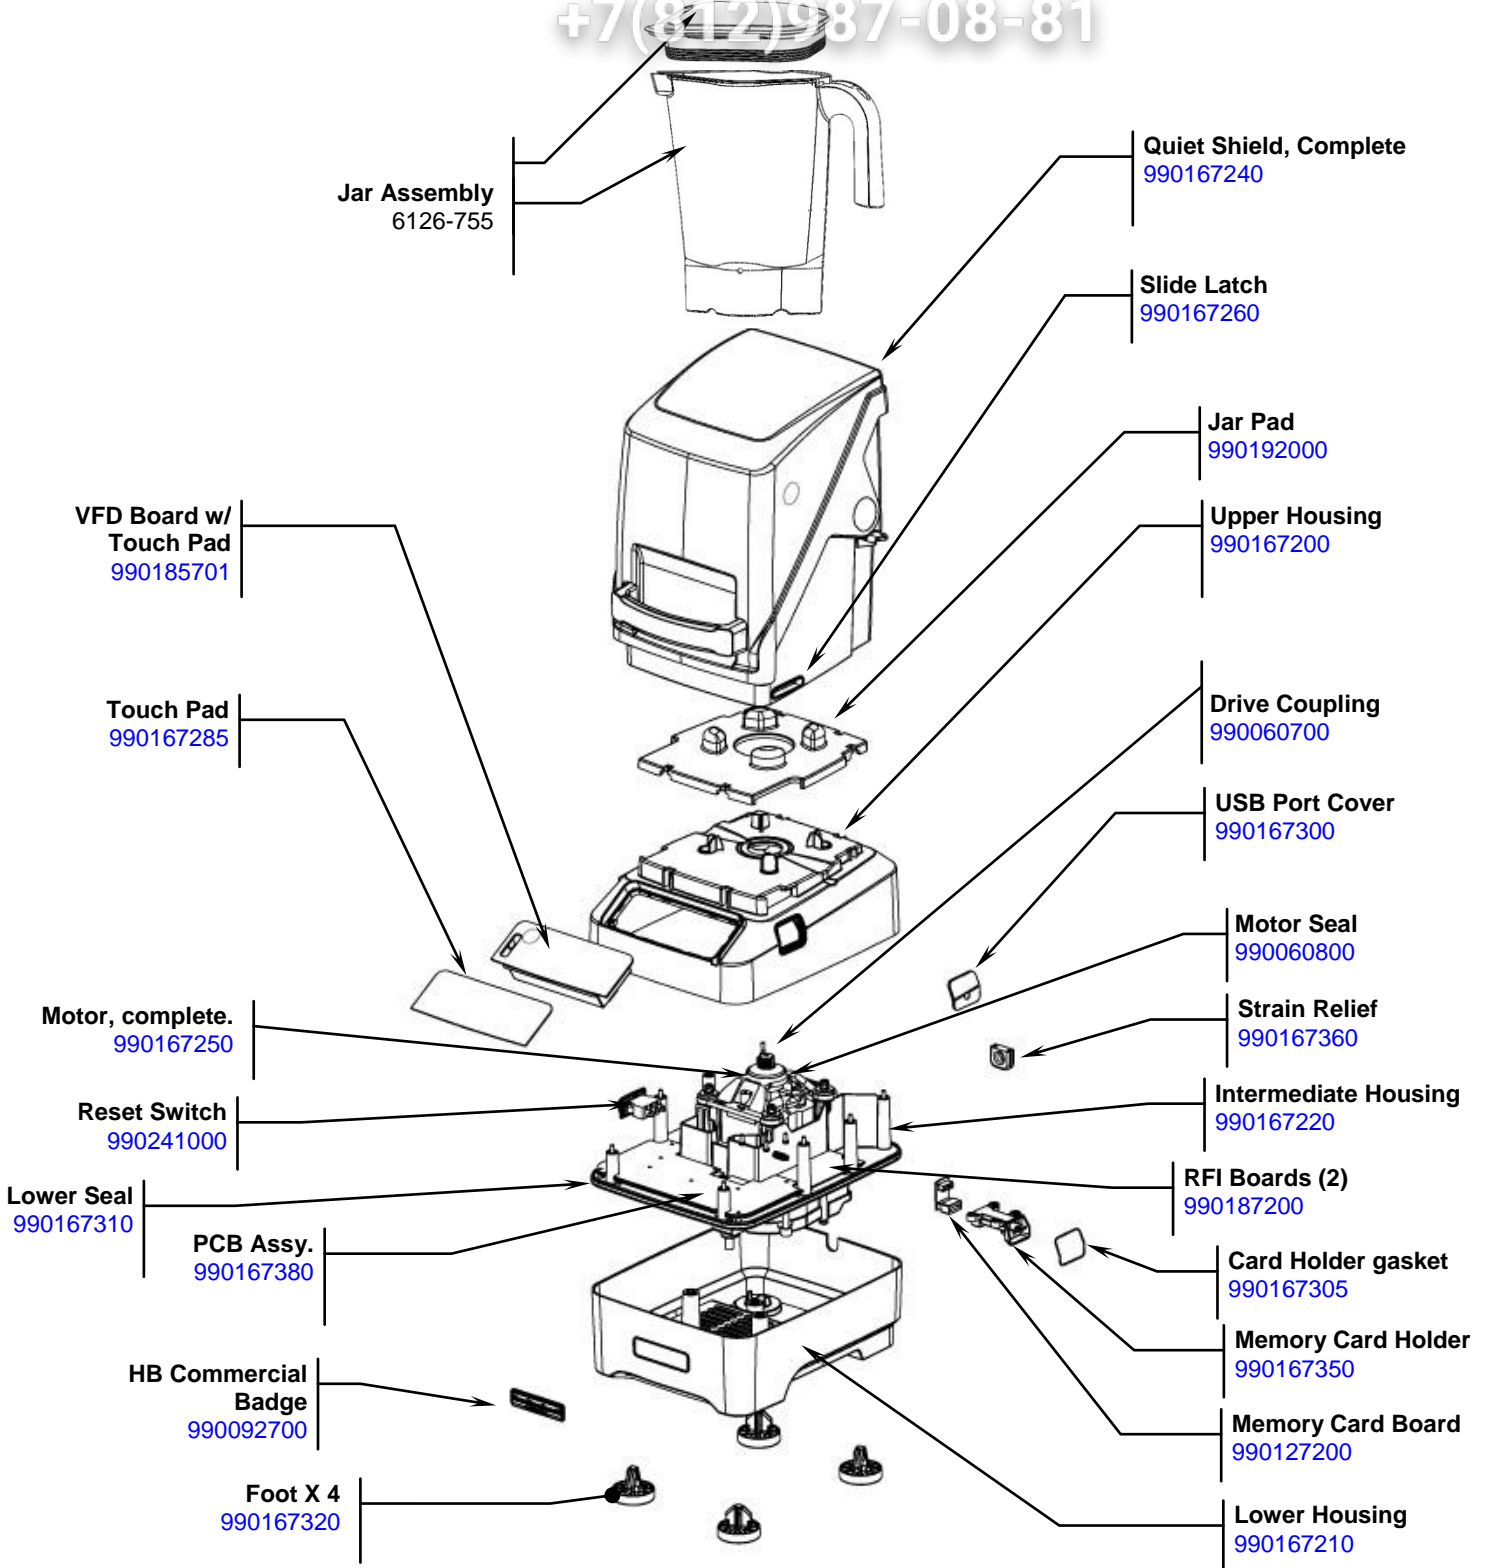

Replacement Parts

+7(812)987-08-81

 Hamilton Beach 4421 Waterfront Drive Glen Allen, VA 23060	Revision Description:	Replace Reset Switch part number.				
	Request Number:	DOC7419	Revision Date:	1/31/2017	Approved by:	DOC7419
	Issue Code(s):		Page:	1 of 3	Document #:	540009407
					Rev:	B

+7(812)987-08-81
Replacement Parts

Power Cord
 990167370

Motor brush set
 990167235

Cutter Assembly
 98650

 4421 Waterfront Drive Glen Allen, VA 23060	Revision Description:		Replace Reset Switch part number.					
	Request Number:	DOC7419	Revision Date:	1/31/2017	Approved by:	DOC7419		
	Issue Code(s):		Page:	2 of 3	Document #:	540009407	Rev: B	

+7(812)987-08-81
Accessories

 4421 Waterfront Drive Glen Allen, VA 23060	Revision Description:		Replace Reset Switch part number.				
	Request Number:	DOC7419	Revision Date:	1/31/2017	Approved by:	DOC7419	
	Issue Code(s):		Page:	3 of 3	Document #:	540009407	Rev: