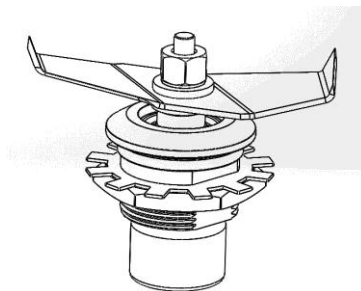

+7(812)987-08-81
Replacement Parts

Power Cord
 990167370

Motor brush set
 990167235

Cutter Assembly
 98650

 4421 Waterfront Drive Glen Allen, VA 23060	Revision Description:		Replace Reset Switch part number.					
	Request Number:	DOC7419	Revision Date:	1/31/2017	Approved by:	DOC7419		
	Issue Code(s):		Page:	2 of 3	Document #:	540009407	Rev: B	