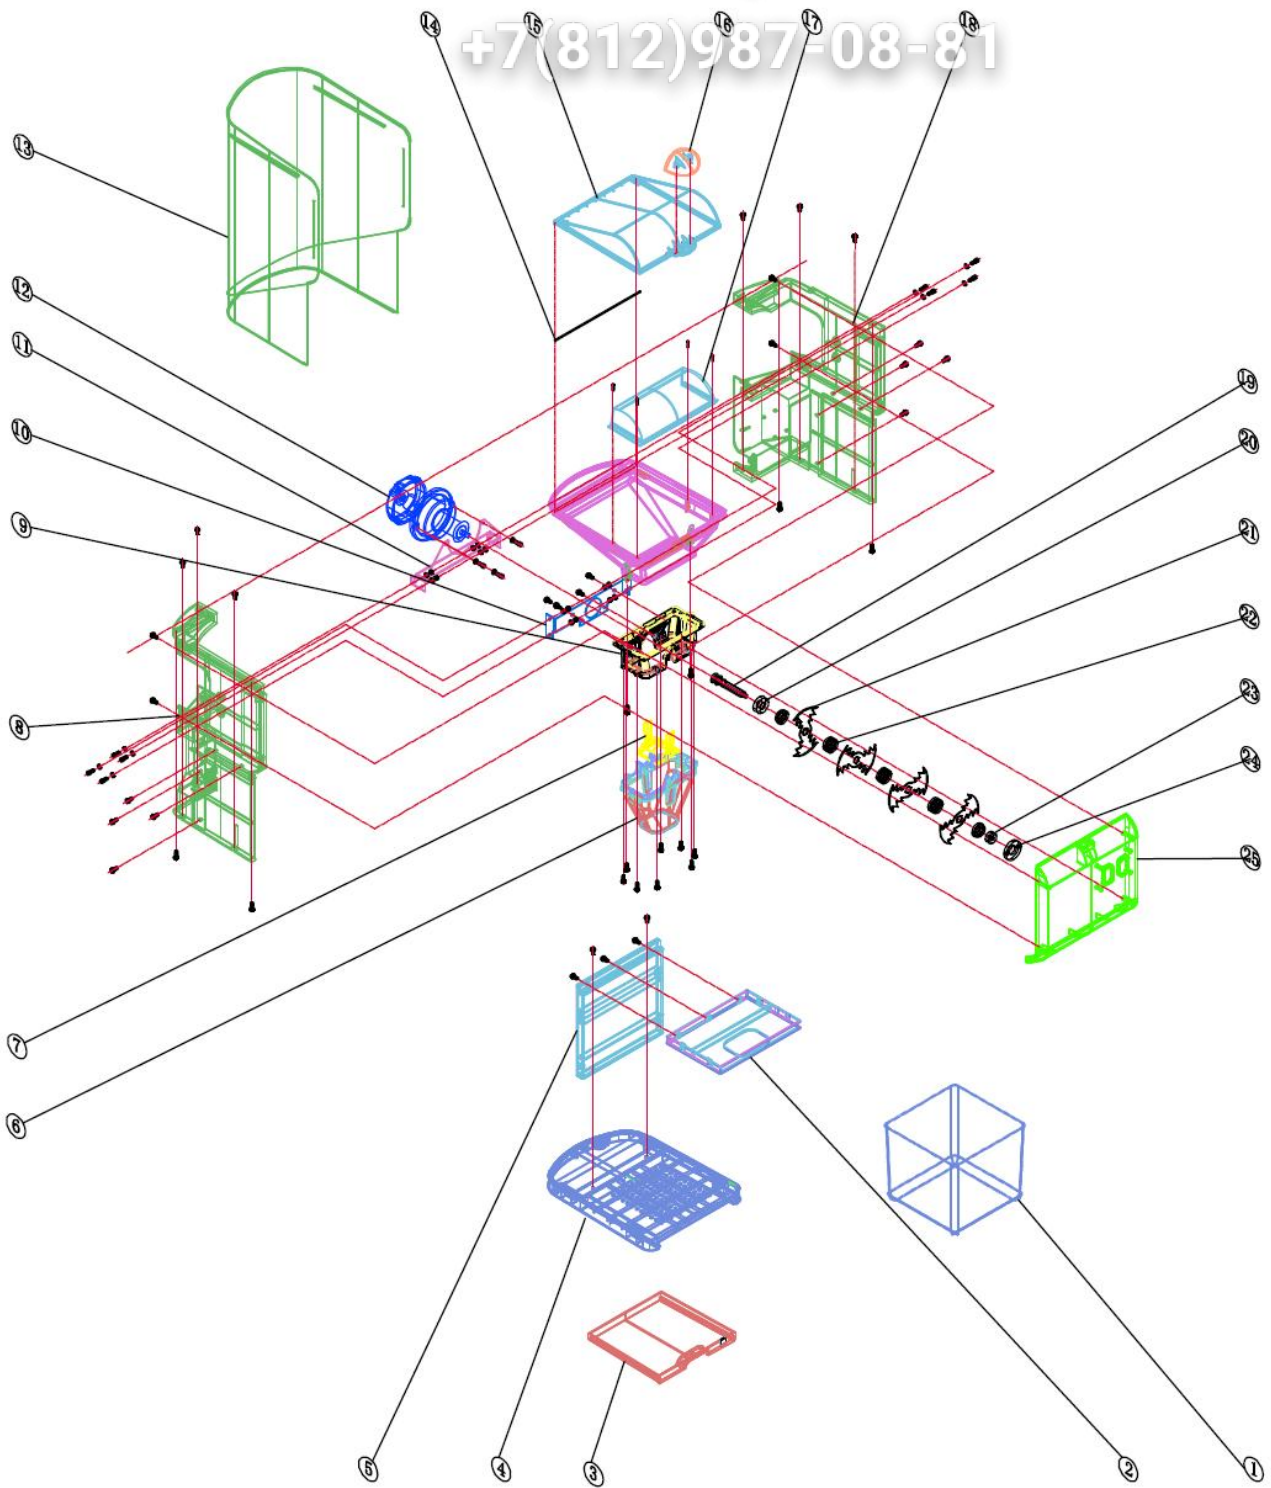

Зип Ощепит

vsezip.ru

+7(812)987-08-81

Зип Общепит

vsezip.ru

+7(812)987-08-81

The spare parts of 158

1. Ice Bucket	One
2. Up shell	One
3. Drip Tray	One
4. Base	One
5. Back shell	One
6. Hopper	One
7. Split flow Board	One
8. Left frame	One
9. Middle hopper	One
10. Front frame	One
11. Back frame	One
12. Motor	One
13. Back board	One
14. Up hopper	One
15. Lid	One
16. Door handle	One
17. Lid	One
18. Right frame	One
19. Central axis	One
20. Bearing	One
21. Blade	Four
22. Big nylon spacer	Three
23. Ice blade	Three
24. Small nylon spacer	Two
25. Bearing	One
26. Front board	One