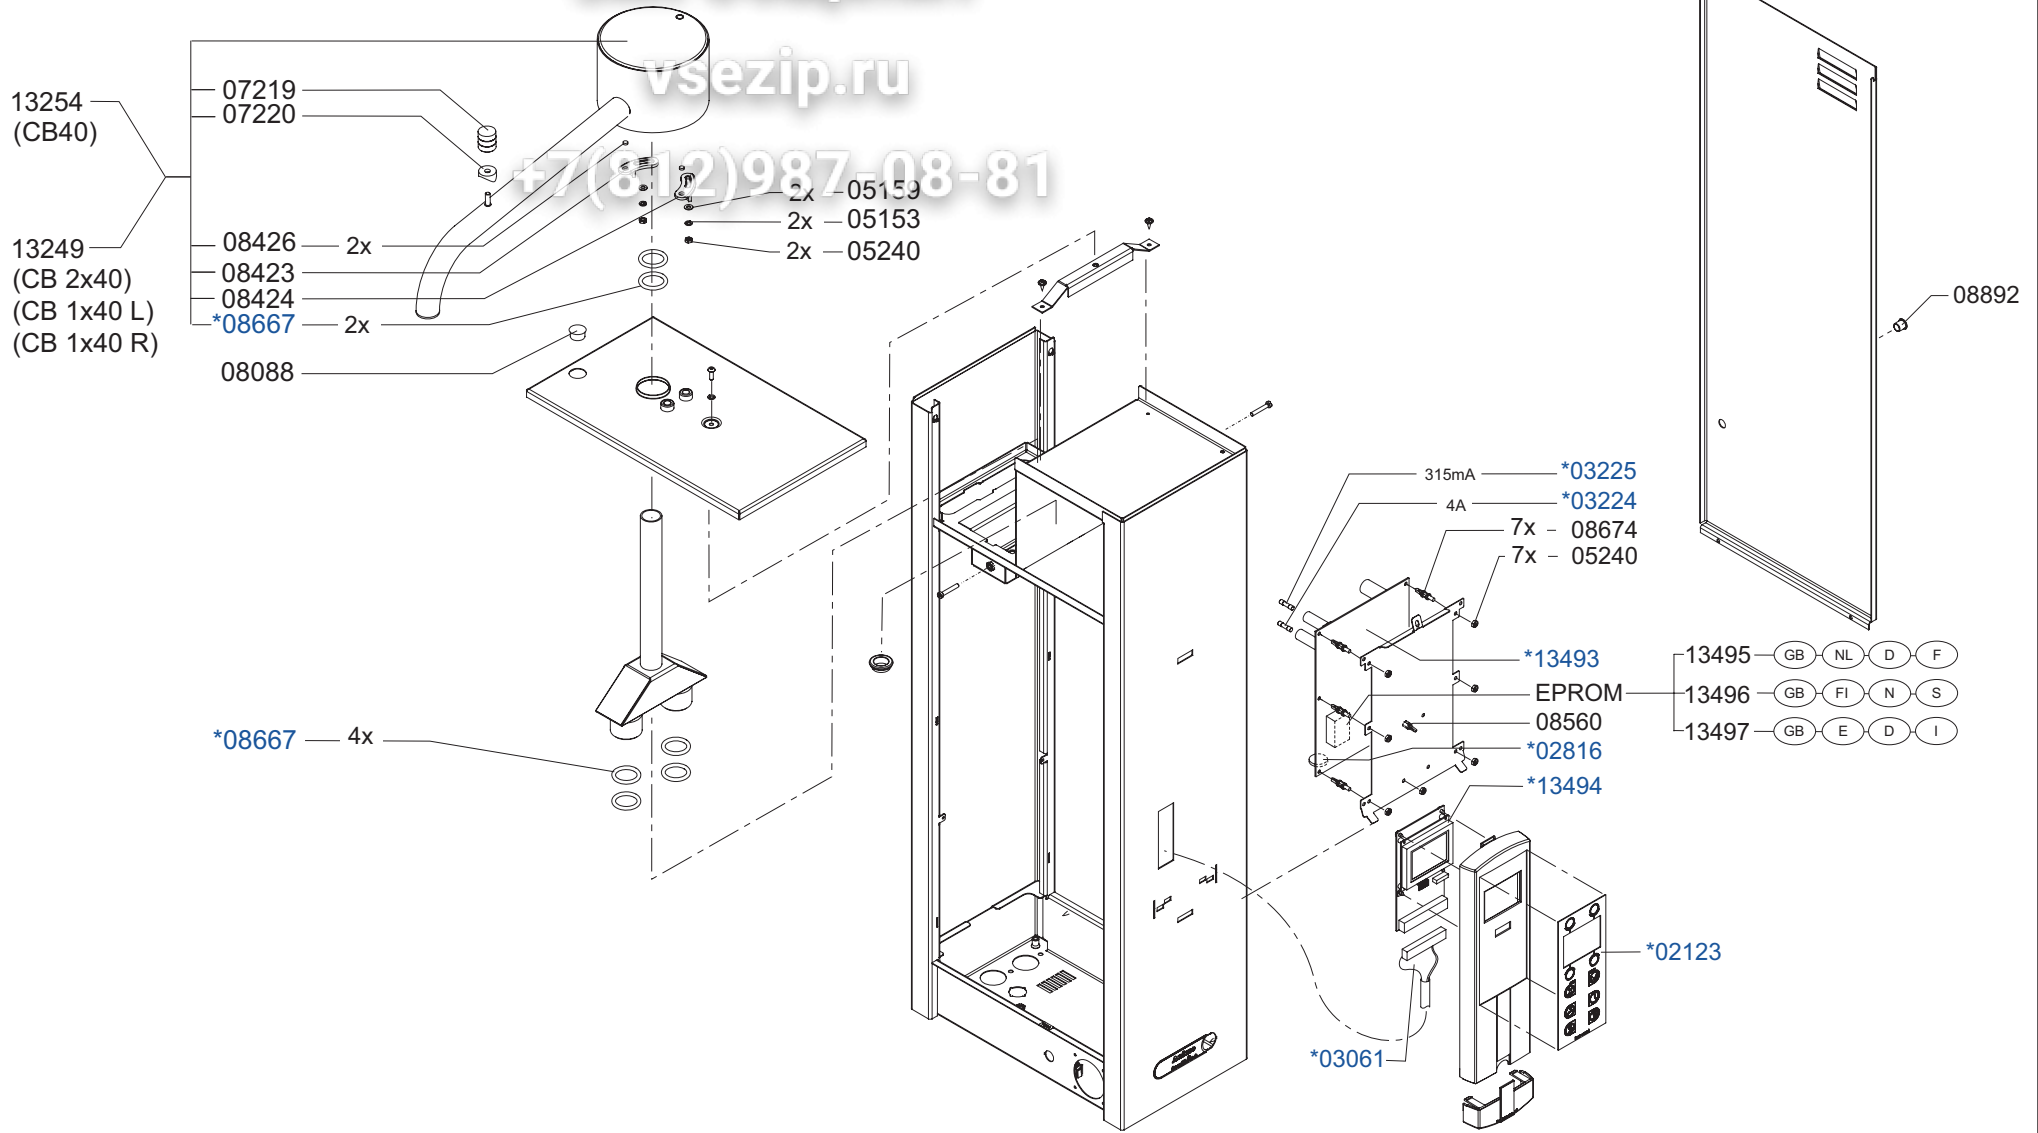

Зип Общепит

vsezip.ru

+7(812)987-08-81

* = Recommended Spare Parts

Type : CB 2x40, CB1x40 L/R, CB 40
Artikel : 10750, 10755, 10760, 10765

From mach. nr. : 1P 00244
Date : 01-2006

Page : 3-4
Rev. : 0

Drawer: MT
Date : 03-04-2006

Rated voltage : 3N~380-415V 50-60Hz 18.200W

Spare Parts Info

***** **Animo** *****
Assen - Holland