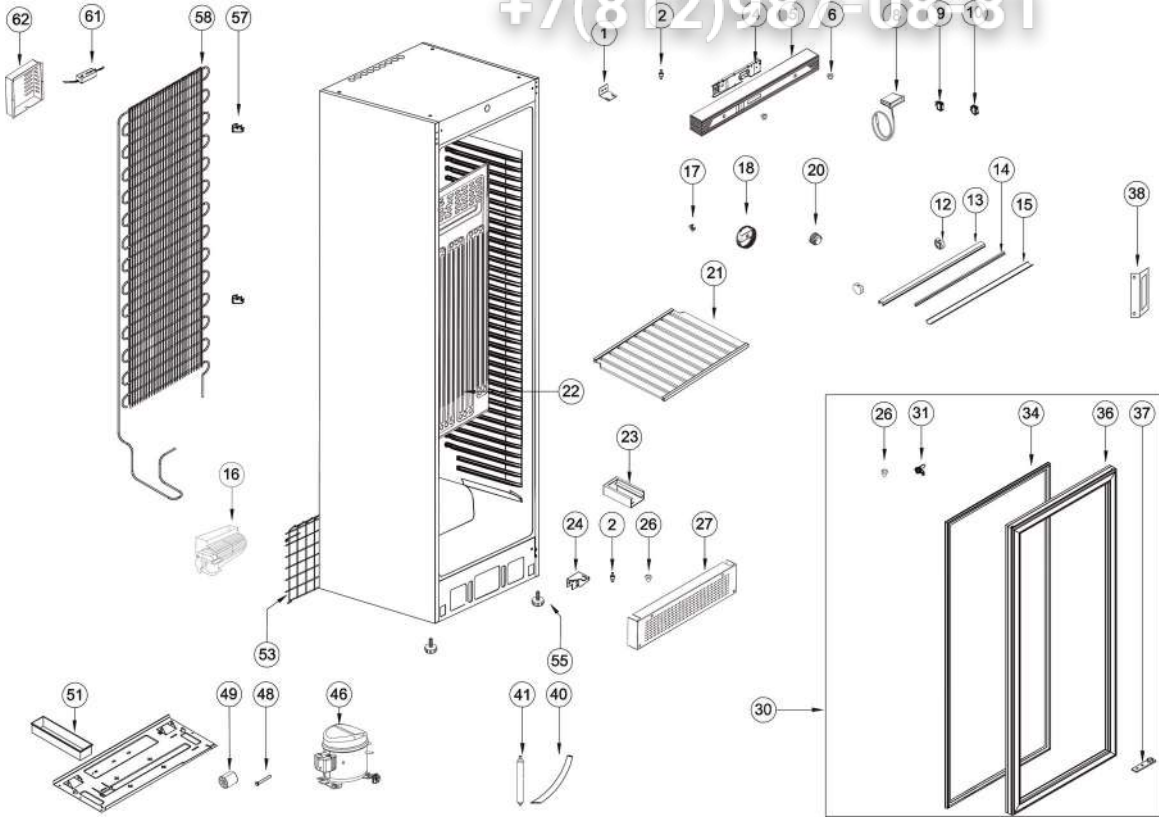

16103 / CPV1380

vsezip.ru

+7(812)987-08-81

Position	ItemNo	Descriptio..
01	12961	Top Hinge Base Left/Right
02	12911	Pin For Hinge
04	13813	Control Panel 2015 Black
05	10948	Cover For Control Panel 2015 B
06	13824	Control Panel Cover For Screw
08	13790	Thermometer Analog Black 1.2M
09	13644	Green Control Lamp
10	13737	Light Switch
12	15510	End Cap LED Light
13	15597	LED Light Base
14	15647	LED Strip 390 mm 2700K/13LM
15	15600	LED Light Cover
16	13531	Fan Motor Int/Ext
17	13894	Probe Holder
18	14004	Thermostat K50-P1115
20	14025	Thermostat Knob SCU
21	15249	Wooden Shelf 496x385
22	14346	Evaporator Black
24	12732	Bottom Hinge
26	12863	Hinge Bush
27	10817	Bottom Grill Black Hex
31	10721	Lock With Keys
34	12064	Door Gasket Black 585x1620
36	11953	Door Black Frame And Gasket
37	12808	Door Hinge Bracket
38	12665	Handle
40	11442	Drain Pipe
41	15721	Filter Drier 20 G
46	11735	Compressor HXK55AA R600A
48	14614	Pin For Big Roller
49	14608	Big Roller
51	11470	Drip Tray
52	11123	Grill Cover For Fan Motor
53	11238	Rear Grill Black
55	14570	Adjustable Screw Foot
57	14199	Holder For Condenser 2015
58	14079	Condenser
61	15631	LED Power Supply 12V 18W
62	15347	Cover For Ballast

2022-01-29

16103 / CPV1380

vsezip.ru

+7(812)987-08-81

TEFCOLD ®	Date: 201208
Model: CPV1380-I	Rev. no.: 02
Exploded view	Rev. by: rfj
Drawing no.:	