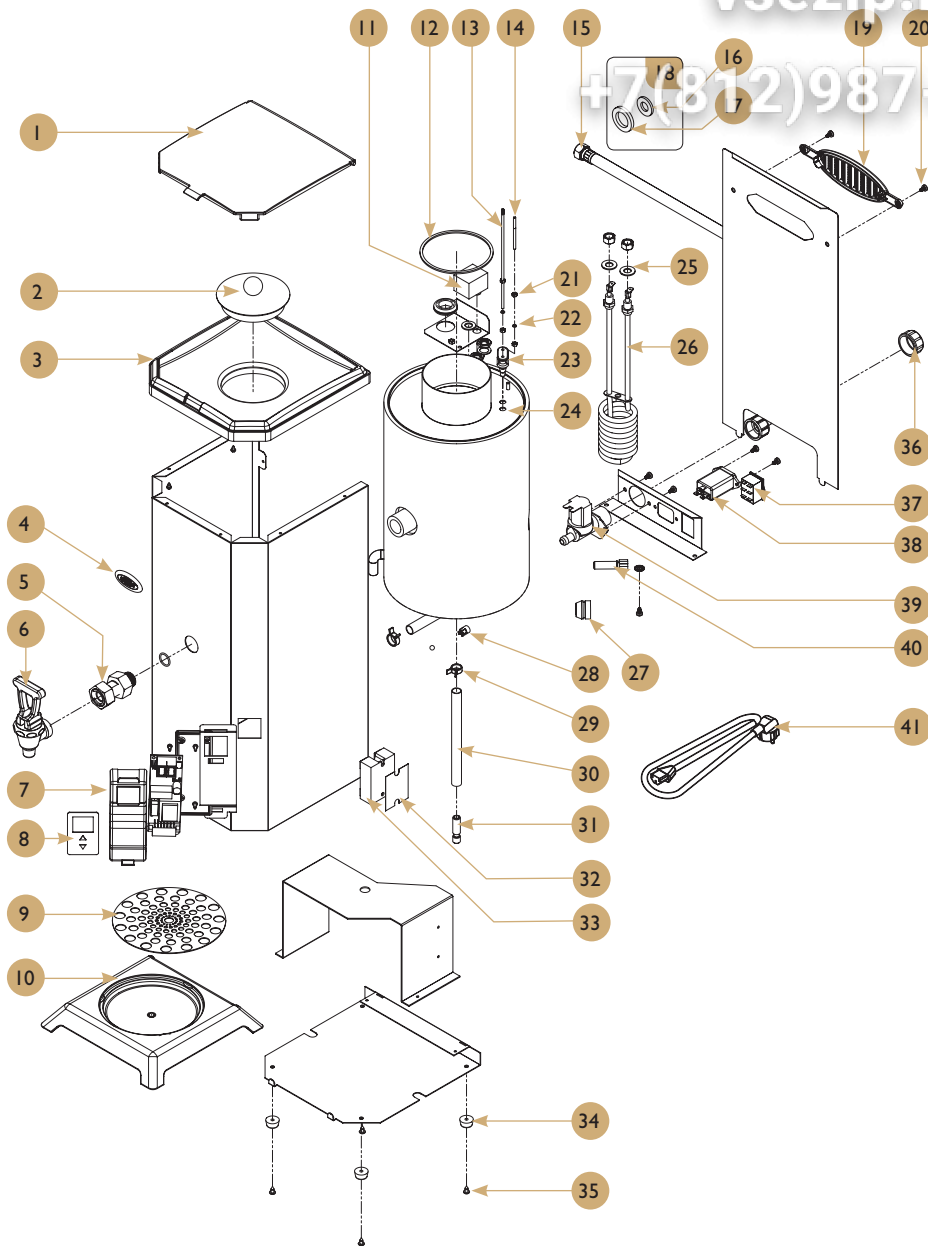

Drawing

Spare parts list

POS.	PCS	Part No.	Description
1	1	1304061	Lid plastic HVA
2	1	1031301	HVA lid
3	1	1304062	Top plastic HVA
4	1	160970	CQ sticker
5	1	1802120	Connection faucet short
6	1	120200-02	Faucet metal black top
7	1	1031641	Electronic unit PCB HVA
8	1	1603853	Membrane switch HVA
9	1	253207	Drip tray insert
10	1	1304063	Drip tray HVA
11	1	220221	High limit switch short with connect
12	1	1206589	Gasket tank
13	1	1205303	Sensor HVA tall(160mm)
14	1	1205302	Sensor short (55mm)
15	1	1505042	Inlet hose 3/4"-1/2"
16	1	1206604	Gasket DIA18mm x 9mm D2mm
17	1	1206603	Gasket DIA23.5mm x 15mm D3mm
18	1	2760094	Gasket set for inlet hose
19	1	120422	Air vent
20	2	1402150	Screw T20 M4x8mm
21	4	1401101-01	Nut M3
22	2	1461008	Spring washer M3
23	1	1605362	Double seal level sensor
24	1	1203527	Tank complete HVA
25	1	1206507	Fiber washer
26	1	1601311	Element 2200W/230V with SS nuts
27	1	1605361	Seal NTC
28	1	1206123	Non return valve
29	3	140330	Clamp 13.3mm
30	Sale in M	150501	Silicon hose 8X12mm
31	1	1403400	PP plug for drainage hose
32	1	1206581	Seal solid state
33	1	1604203/1604201	Solid state 25A
34	4	120320	Rubber feet V2
35	1	1402163	Screw T20 M4x8mm
36	1	1403401	Inlet valve plug with silicon seal
37	1	160801-04	Rocker switch single
38	1	160571	Emi filter with AC socket
39	1	120624-01	Single valve 2.5L/min
40	1	711000	NTC thermistor belong
41	1	160565	Power cord european 16A250V