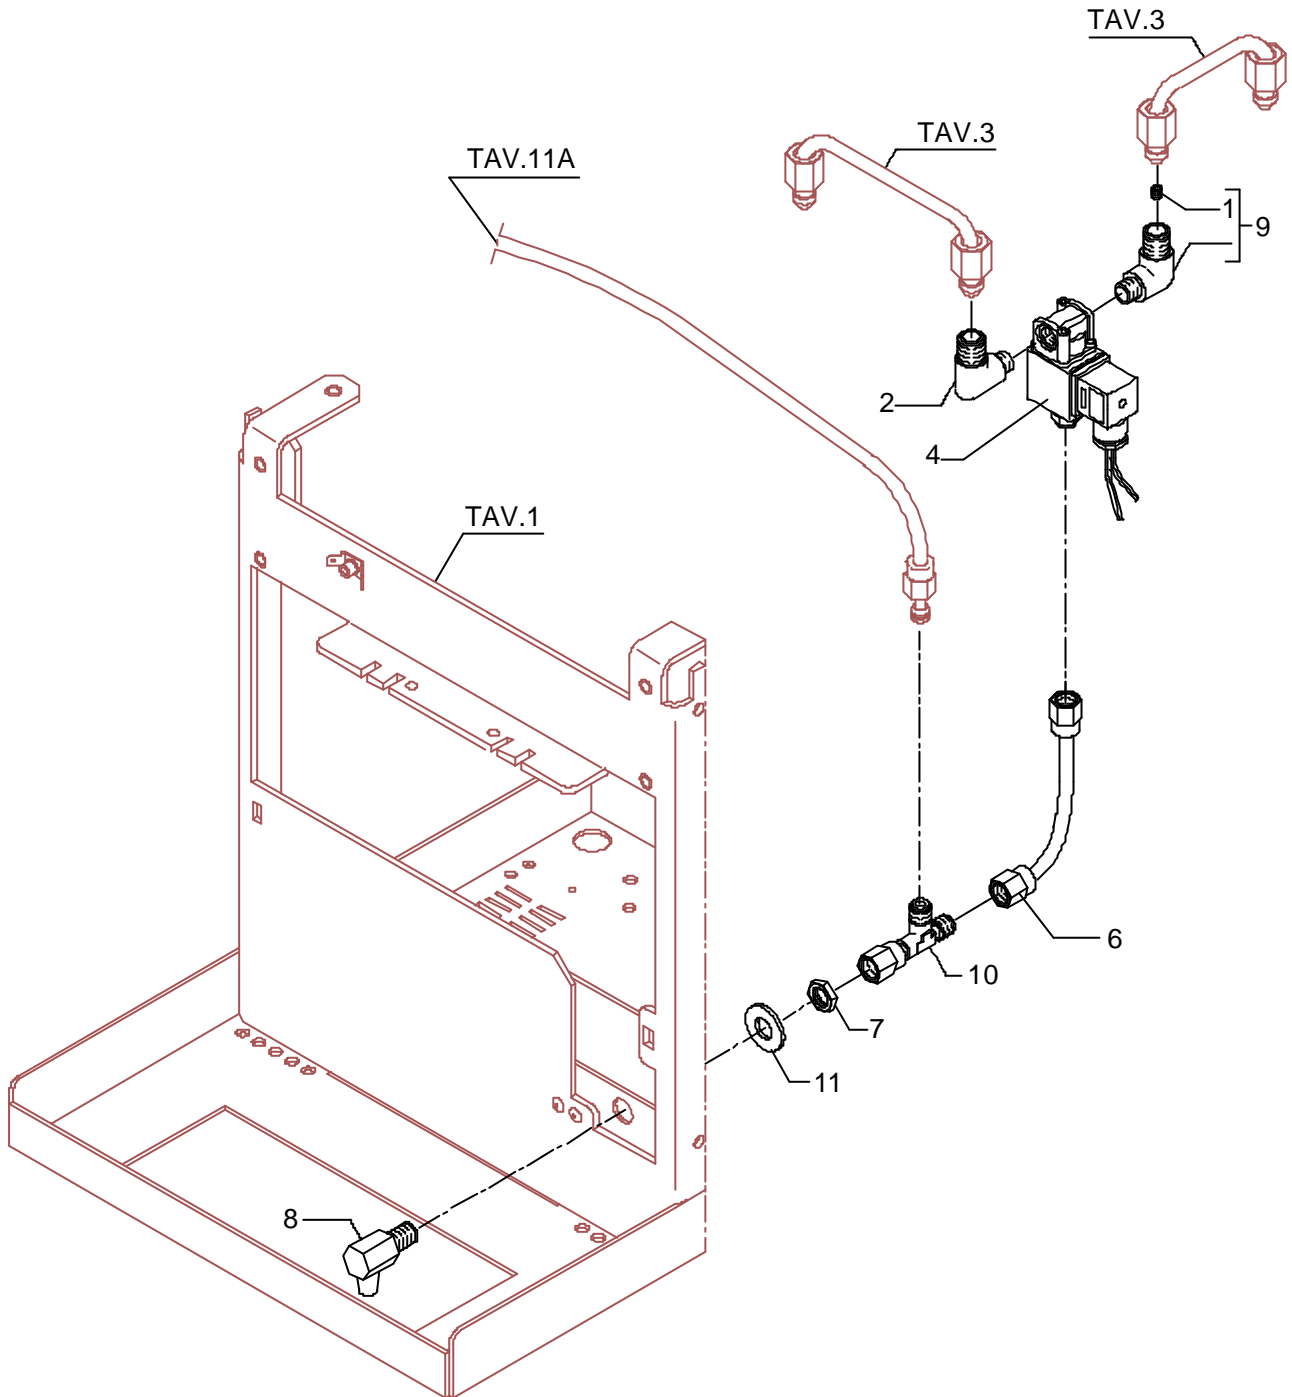

BEZZERA
dal 1901

Tav. 10A (from 29.04.09)

vsezip.ru

POS	DESCRIPTION	CODE	REFERENCE
1	JET M6 X 6 HOLE D1.2 OT	5223005	-
2	UNION ELBOW 1/8"G X M12 OT	5301504	-
4	SOLENOID VALVE 3 WAY 115V ODE	7701117	-
4	SOLENOID VALVE 3 WAY 230V ODE	7702316	-
4	SOLENOID VALVE 3 WAY 240V ODE	7702411	-
6	SOLENOID VALVE DRAIN HOSE	5194558LL	-
7	NUT 1/8"G H3	5221844	-
8	UNION ELBOW	5283018	-
9	ASSEMBLY UNION ELBOW WITH JET	5973051	-
10	ASSEMBLY BANJO UNION	5973055	-
11	WASHER D10 UNI 6592 A2	7815001	-