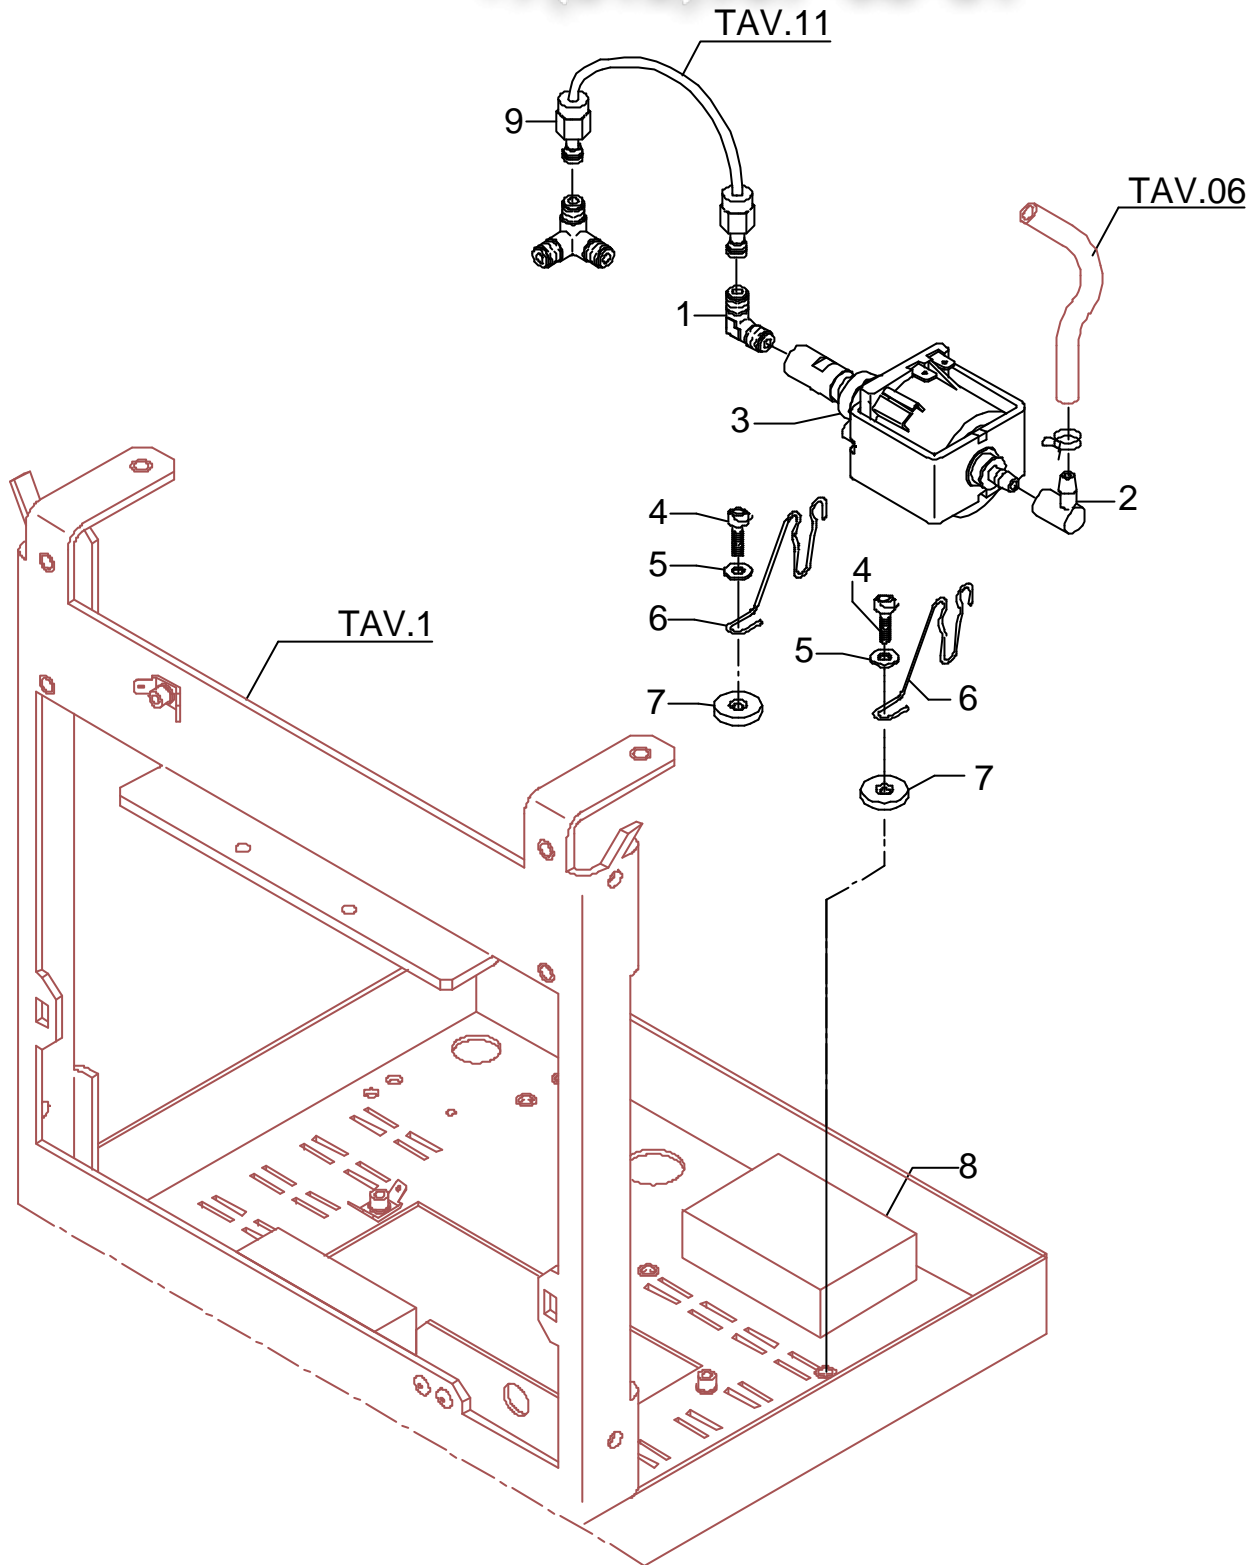

BEZZERA
dal 1901

Tav. 07 (up to 25.01.09 230/240v)
(up to 30.11.06 110v)

vsezip.ru

POS	DESCRIPTION	CODE	REFERENCE
1	ASSEMBLY FITTING FOR PUMP	5973050	-
2	NOTCHED WASHER D5 DIN 6798A A2	7814002	-
3	UNION ELBOW 1/8"G	7303001	-
4	BY-PASS HOSE D6 PTFE	5194521LL	-
5	DIODE	7632402	-
6	CONNECTOR WITH DIODE AND CABLE L=550MM	7631507LL	-
7	THERMIC SAFETY DEVICE 250V 100°C AUTOMATIC	7634805	-
7	THERMIC SAFETY DEVICE 250V 100°C MANUAL	7634806	-
7	THERMIC SAFETY DEVICE 250V 80°C MANUAL	7634802	-
9	BY-PASS FITTING	7303009	-
10	VIBRATION PUMP 100V	5966007	-
10	VIBRATION PUMP WITH BY-PASS 110V	7731002	-
10	VIBRATION PUMP WITH BY-PASS 220V/240V	7731003	-
11	NUT 1/8"G H3	5221844	-
12	FITTING 3 WAY 1/8" X 1/8" X 1/8"G OT	7304505	-
13	SCREW TCEI M4 X 12 UNI 5931 8.8 ZN	7806002	-
14	PLAIN WASHER D5 X 11 X 1	7805009	-
15	PUMP SUPPORT SHAPED SPRING AISI 302	5471510	-
16	TAP GASKET EPT 70SH	5493023	-
17	PUMP-SOLENOID VALVE HOSE D6	5194522LL	-

BEZZERA
dal 1901

Tav. 07 (from 26.01.06 230/240v)
(from 01.12.06 110v)

vsezip.ru

POS	DESCRIPTION	CODE	REFERENCE
1	UNION ELBOW 1/8"G	7303001	-
2	RUBBER-HOLDER FITTING	7303006	-
3	VIBRATION PUMP 100V 50/60Hz	7731017	-
3	VIBRATION PUMP 120V 50/60Hz	7731011	-
3	VIBRATION PUMP 230V 50HZ	7731009	-
3	VIBRATION PUMP 240V 50/60Hz	7731014	-
4	SCREW TCEI M4 X 12 UNI 5931 8.8 ZN	7806002	-
5	PLAIN WASHER D5 X 11 X 1	7805009	-
6	PUMP SUPPORT SHAPED SPRING AISI 302	5471534	-
7	TAP GASKET EPT 70SH	5493023	-
8	ADHESIVE SPONGE 55X55X20	7499904LL	-
9	PUMP-SOLENOID VALVE HOSE	5194527LL	-