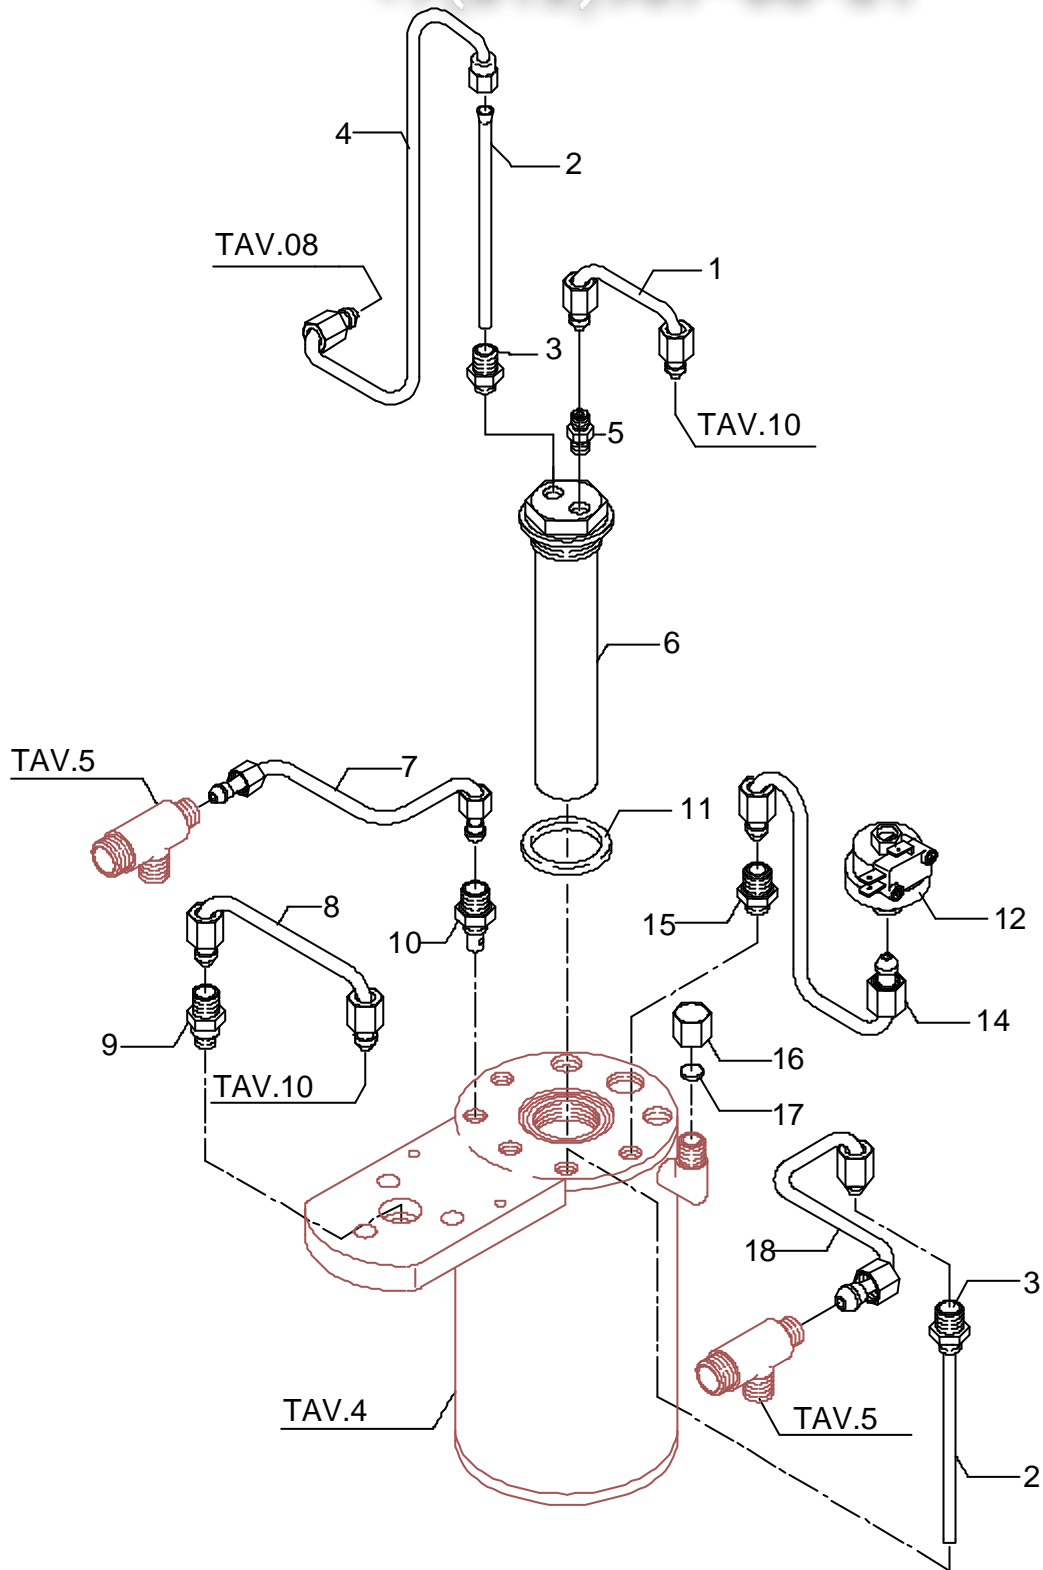

POS	DESCRIPTION	CODE	REFERENCE
1	SCREW TCEI M4X12 (UP TO 03/07/05)	7816002	-
2	HEATING ELEMENT PROTECTION	5378102.01	-
3	LEVEL REGULATOR RL 40 2S 110/120V	7661012	-
3	LEVEL REGULATOR RL 30 2S 220/230V	7661003	-
3	LEVEL REGULATOR RL 40 2S 240V	7661013	-
4	ELECTRIC PARTS SUPPORT PLATE	5055706LL	-
5	RELAY 16A 110V 2 CONTACTS FASTON (FROM 09/02/04)	7635418	-
5	RELAY 30A 110V (UP TO 08/02/04)	7635403	-
5	RELAY 30A 220/230V (UP TO 01/09/04)	7635410	-
5	RELAY 30A 240V (UP TO 01/09/04)	7635401	-
5	RELAY 16A 220/230V 2 CONTACTS FASTON (FROM 02/09/04)	7635419	-
6	SCREW TCEI M4X16	7816004	-
7	SCREW TCEI M4X6	7816017	-
8	CABLE WITH AUSTRALIAN PLUG	7552001	-
8	CABLE WITH SHUKO PLUG	7555001	-
8	CABLE WITH USA PLUG	7551001	-
8	CABLE WITH ENGLISH PLUG	7554001	-
9	FAIRLEAD WITH HOLE RUBBER (UP TO 03/07/05)	7613004	-
10	CABLE-PRESS (UP TO 03/07/05)	7614005	-
12	SCREW TE M4X16 UNI 5739 A2	7816004	-
13	FILTER RC	7663005R	-
14	FAIRLEAD WITH HOLE RUBBER (FROM 04/07/05)	7614007	-
15	NUT PG13,5 POLYAMIDE (FROM 04/07/05)	7614006	-

Mod. BZ99S
BZ99R

vsezip.ru

+7(812)987-08-81

BEZZERA
dal 1901

Тав. 03 (incl. 30.09.08)

vsezip.ru

POS	DESCRIPTION	CODE	REFERENCE
1	EXCHANGER-GROUP SOLENOID VALVE HOSE	5162185.01LL	-
2	SUCTION HOSE D6 L=130MM PTFE	5192301	-
3	STRAIGHT FITTING 1/8"G X M12 OT	5302006	-
4	EXCHANGER- SURPRESSION VALVE HOSE	5162184.01LL	-
5	STRAIGHT FITTING 1/8"G OT	7304502	-
6	ASSEMBLY EXCHANGER HOSE POLISHED	5329005.01BL	-
7	STEAM TAP HOSE	5162057LL	-
8	HOSE FOR SOLENOID VALVE OF GROUP	5162056LL	-
9	STRAIGHT FITTING M12 X 1/8"G OT H23	5302003	-
10	STRAIGHT FITTING M12 X 1/8"G OT H33	5302007	-
11	GASKET D32 X 3 BRASS	5495007	-
12	PRESSOSTAT XP/100 1/4"G CALIBRATION 1.2 BAR	7433008	-
12	PRESSOSTAT XP/100 1/4"G CALIBRATION 1 BAR (STANDARD)	7433002	-
14	PRESSOSTAT HOSE	5162152LL	-
15	STRAIGHT FITTING 1/8"G X M12 OT	5302004	-
16	CAP NUT M12	5221813	-
17	GASKET D10.5 X 2	5492008	-
18	WATER TAP HOSE	5162055LL	-