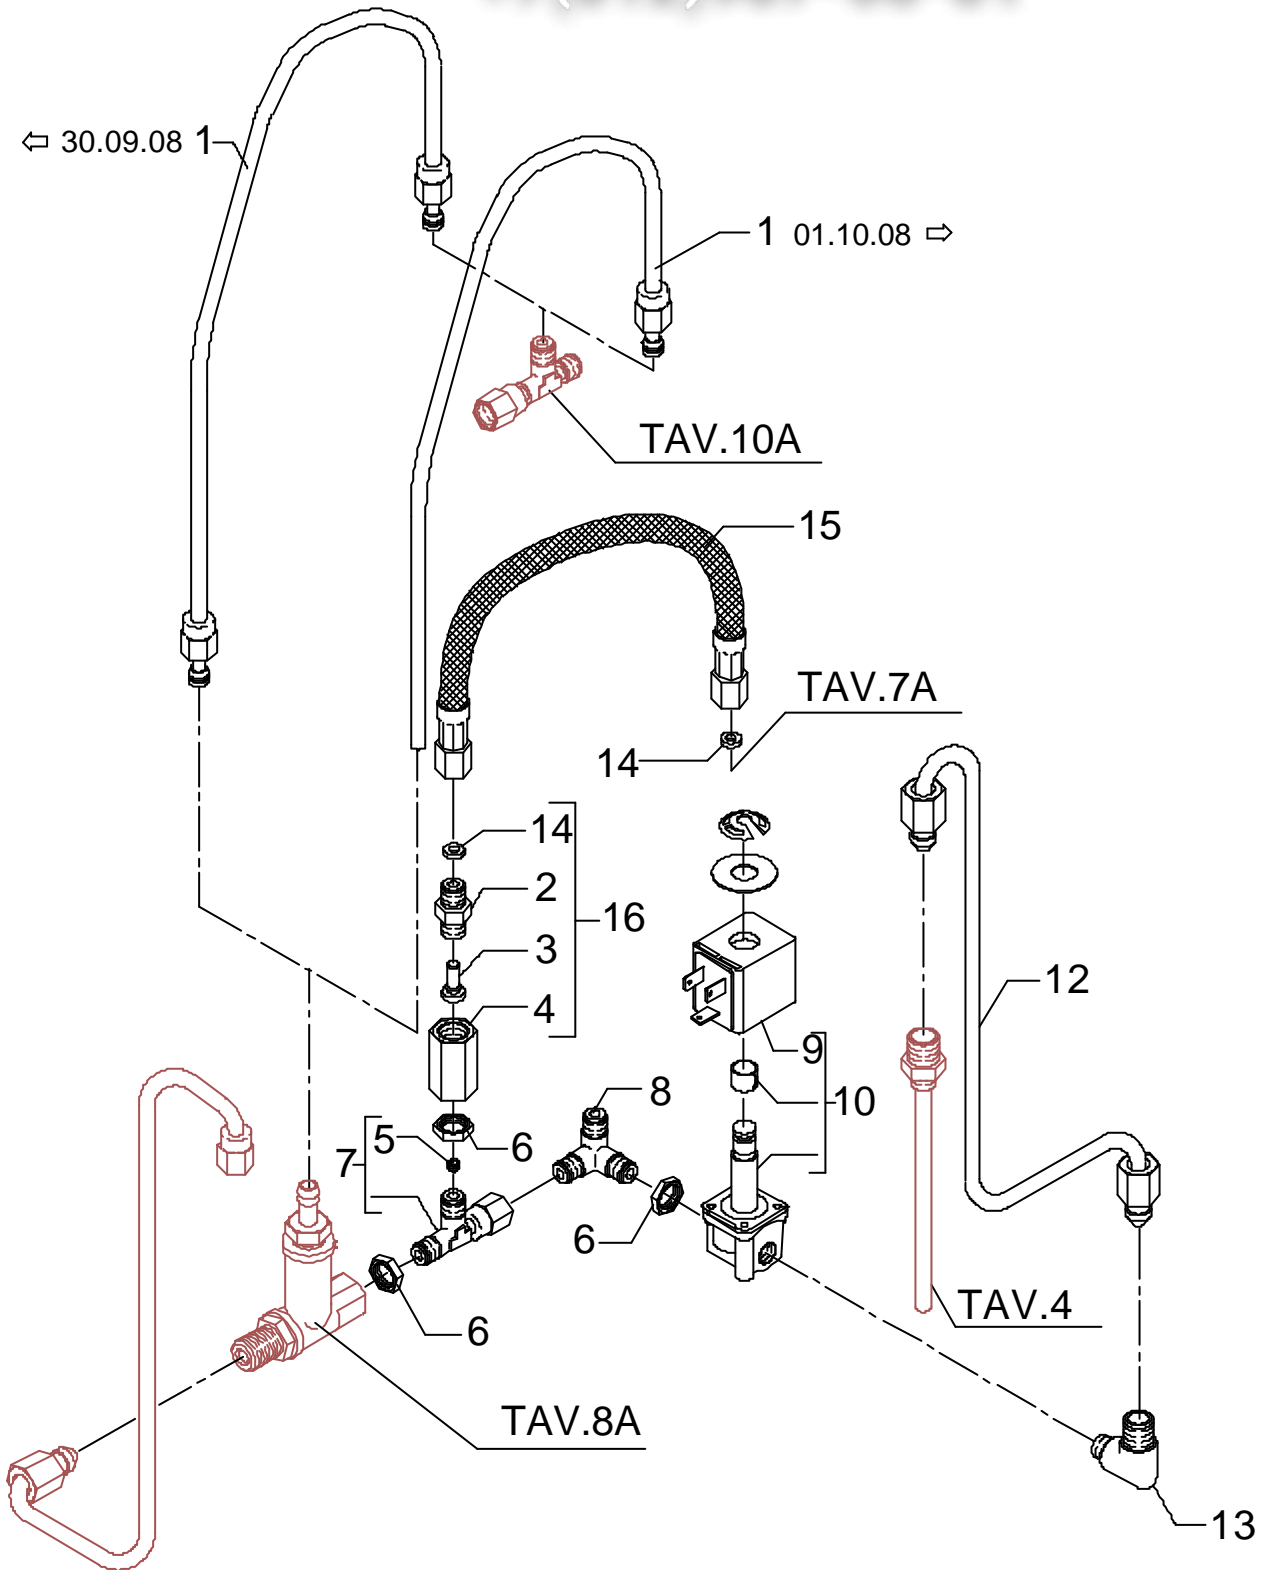

POS	DESCRIPTION	CODE	REFERENCE
1	SURPRESSION VALVE DRAIN HOSE (UP TO 30.09.08)	5194526LL	-
1	SURPRESSION VALVE DRAIN HOSE (FROM 01.10.03)	5194523.01LL	-
2	STRAIGHT FITTING 1/8"G WITH COUNTERSINK	7304502LL	-
3	STUD D8.5 X 17.5 OT	5224002	-
4	STRAIGHT FITTING 1/8"G OT	5302015	-
5	OR GASKET D4.2 X 1.9 VITON	7496035	-
6	NUT 1/8"G H3	5221844	-
7	ASSEMBLY BANJO UNION	5973055	-
8	UNION ELBOW 1/8"G	7303001	-
9	SOLENOID VALVE COIL 110V PARKER	7630327	-
9	SOLENOID VALVE COIL 220/230V PARKER	7630328	-
9	SOLENOID VALVE COIL 240V PARKER	7630329	-
10	SOLENOID VALVE 2 WAY 115V PARKER	7701111	-
10	SOLENOID VALVE 2 WAY 230V PARKER	7702310	-
10	SOLENOID VALVE 2 WAY 240V PARKER	7702409	-
12	BOILER LOAD HOSE	5162052LL	-
13	UNION ELBOW 1/8"G X M12 OT	5301504	-
14	GASKET D8.5 X 4.2 X 1.5	7492004	-
15	FLEXIBLE HOSE 1/8"G L=240MM	7200501	-
16	ASSEMBLY CHECK VALVE	5965038	-