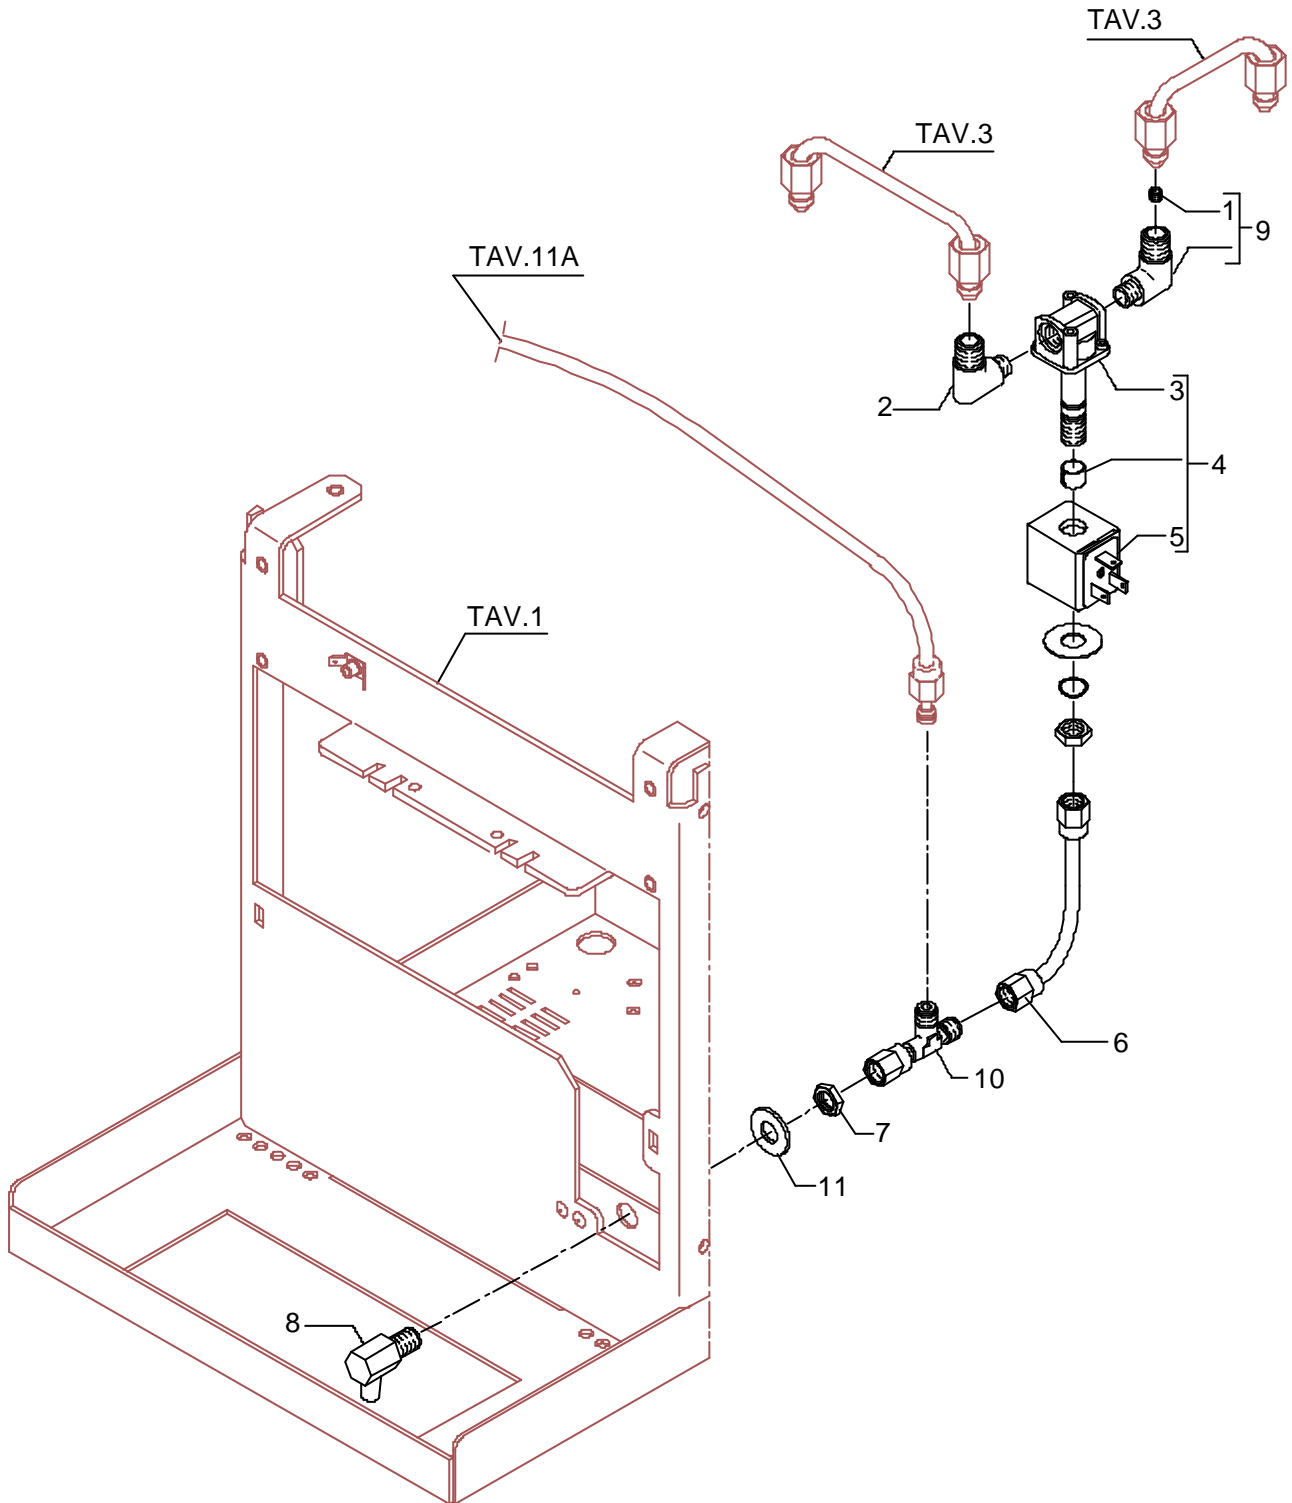

BEZZERA
dal 1901

Тав. 10A (up to 28.04.09)

vsezip.ru

POS	DESCRIPTION	CODE	REFERENCE
1	JET M6 X 6 HOLE D1.2 OT	5223005	-
2	UNION ELBOW 1/8"G X M12 OT	5311504	-
3	SOLENOID VALVE WITHOUT COIL PARKER	7703014	-
4	SOLENOID VALVE 3 WAY 115V PARKER	7701112	-
4	SOLENOID VALVE 3 WAY 230V PARKER	7702311	-
4	SOLENOID VALVE 3 WAY 240V PARKER	7702410	-
5	SOLENOID VALVE COIL 115V PARKER	7630332	-
5	SOLENOID VALVE COIL 230V PARKER	7630331	-
5	SOLENOID VALVE COIL 240V PARKER	7630330	-
6	SOLENOID VALVE DRAIN HOSE	5194558LL	-
7	NUT 1/8"G H3	5221844	-
8	UNION ELBOW	5283018	-
9	ASSEMBLY UNION ELBOW WITH JET	5973051	-
10	ASSEMBLY BANJO UNION	5973055	-
11	WASHER D10 UNI 6592 A2	7815001	-