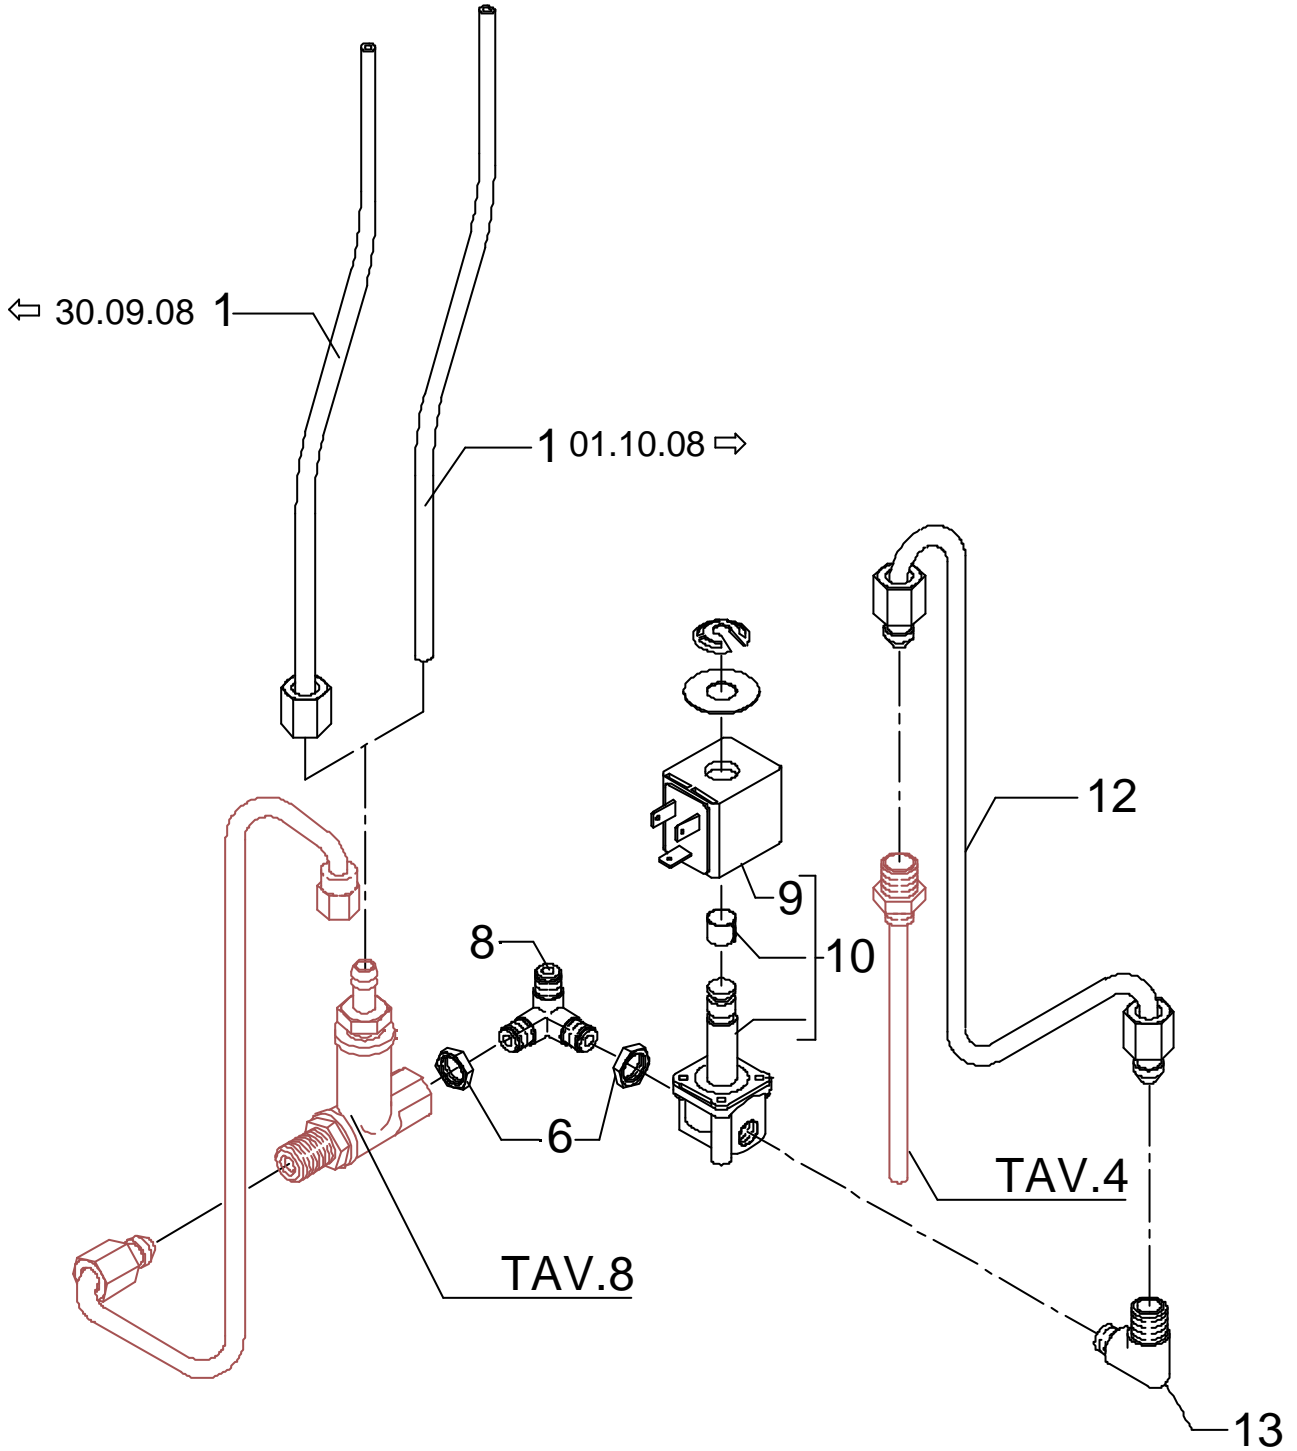

BEZZERA
dal 1901

ЗипОбщепит

vsezip.ru

POS	DESCRIPTION	CODE	REFERENCE
1	DRAIN HOSE L=700MM SILICONE (UP TO 30.09.08)	5194542LL	-
1	DRAIN HOSE L=700MM SILICONE (FROM 01.10.08)	5194542.01	-
6	NUT 1/8"G H3	5221844	-
8	FITTING 3 WAY 1/8" X 1/8" X 1/8"G OT	7304505	-
9	SOLENOID VALVE COIL 110V PARKER	7630327	-
9	SOLENOID VALVE COIL 220/230V PARKER	7630328	-
9	SOLENOID VALVE COIL 240V PARKER	7630329	-
10	SOLENOID VALVE 2 WAY 115V PARKER	7701111	-
10	SOLENOID VALVE 2 WAY 230V PARKER	7702310	-
10	SOLENOID VALVE 2 WAY 240V PARKER	7702409	-
12	BOILER LOAD HOSE	5162052LL	-
13	UNION ELBOW 1/8"G X M12 OT	5301504	-