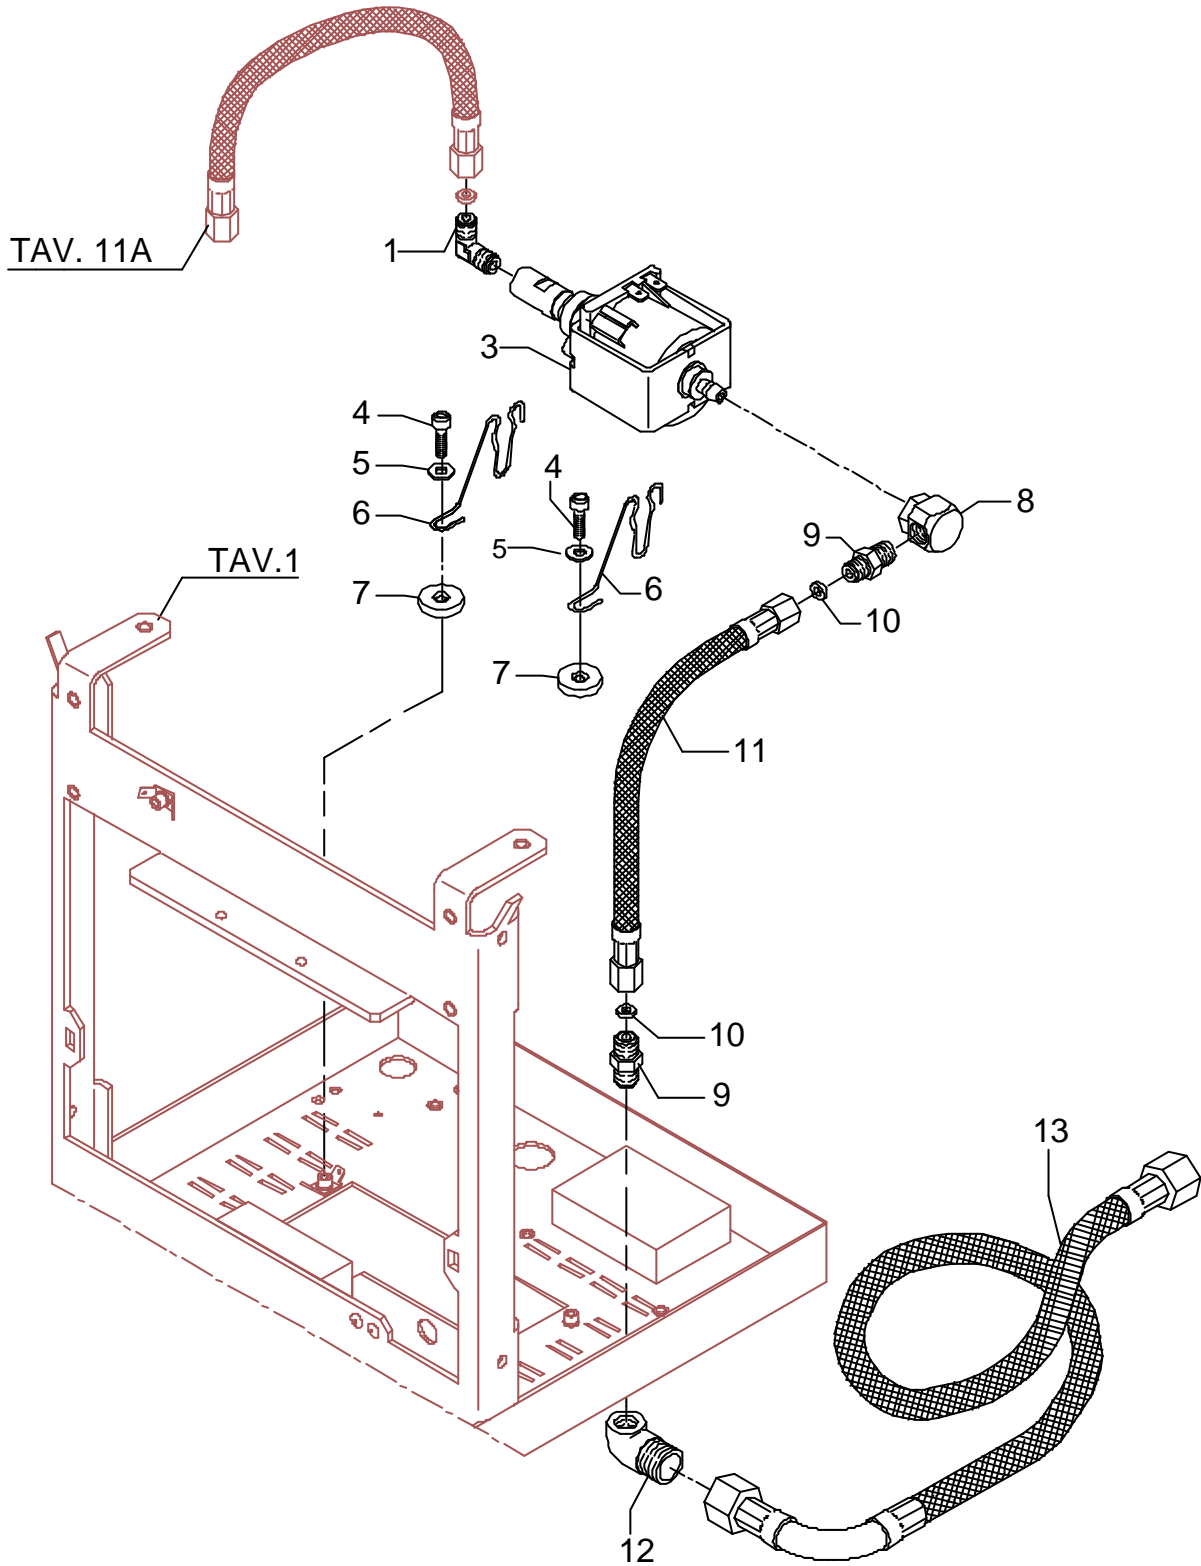

BEZZERA
dal 1901

Tav. 07A (up to 25.01.06 230/240v)
(up to 30.11.06 110v)

vsezip.ru

POS	DESCRIPTION	CODE	REFERENCE
1	ASSEMBLY FITTING FOR PUMP	5973050	-
2	NOTCHED WASHER D5 DIN 6798A A2	7814002	-
3	UNION ELBOW 1/8"G	7303001	-
4	BY-PASS HOSE D6 PTFE	5194521LL	-
5	DIODE	7632402	-
6	CONNECTOR WITH DIODE AND CABLE L=550MM	7631507LL	-
7	THERMIC SAFETY DEVICE 250V 100°C AUTOMATIC	7634805	-
7	THERMIC SAFETY DEVICE 250V 100°C MANUAL	7634806	-
7	THERMIC SAFETY DEVICE 250V 80°C MANUAL	7634802	-
9	BY-PASS FITTING	7303009	-
10	VIBRATION PUMP 100V	5966007	-
10	VIBRATION PUMP WITH BY-PASS 110V	7731002	-
10	VIBRATION PUMP WITH BY-PASS 220V/240V	7731003	-
11	NUT 1/8"G H3	5221844	-
12	FITTING 3 WAY 1/8" X 1/8" X 1/8"G OT	7304505	-
13	SCREW TCEI M4 X 12 UNI 5931 8.8 ZN	7806002	-
14	PLAIN WASHER D5 X 11 X 1	7805009	-
15	PUMP SUPPORT SHAPED SPRING AISI 302	5471510	-
16	TAP GASKET EPT 70SH	5493023	-
17	FLEXIBLE HOSE 1/8"G L=240MM	7200501	-
18	STRAIGHT FITTING 1/8"G OT	7304502	-
19	UNION ELBOW 3/8" X 1/8"G OT	5301516	-
20	GASKET D8.5 X 4.2 X 1.5	7492004	-

BEZZERA
dal 1901

Tav. 07A (from 20.01.06 230/240v)
(from 01.12.06 110v)

vsezip.ru

POS	DESCRIPTION	CODE	REFERENCE
1	UNION ELBOW 1/8"G	7303001	-
3	VIBRATION PUMP 100V 50/60Hz	7731017	-
3	VIBRATION PUMP EAP5 120V 50/60Hz	7731011	-
3	VIBRATION PUMP EP5 230V 50HZ	7731009	-
3	VIBRATION PUMP EAP5 240V 50/60Hz	7731014	-
4	SCREW TCEI M4 X 12 UNI 5931 8.8 ZN	7806002	-
5	PLAIN WASHER D5 X 11 X 1	7805009	-
6	PUMP SUPPORT SHAPED SPRING AISI 302	5471534	-
7	TAP GASKET EPT 70SH	5493023	-
8	FITTING	5225278	-
9	STRAIGHT FITTING 1/8"G OT	7304502	-
10	GASKET D8.5 X 4.2 X 1.5	7492004	-
11	FLEXIBLE HOSE 1/8"G L=240MM	7200501	-
12	FITTING	5301516	-
13	FLEXIBLE HOSE 3/8" L=1500 AISI 304	7200504	-