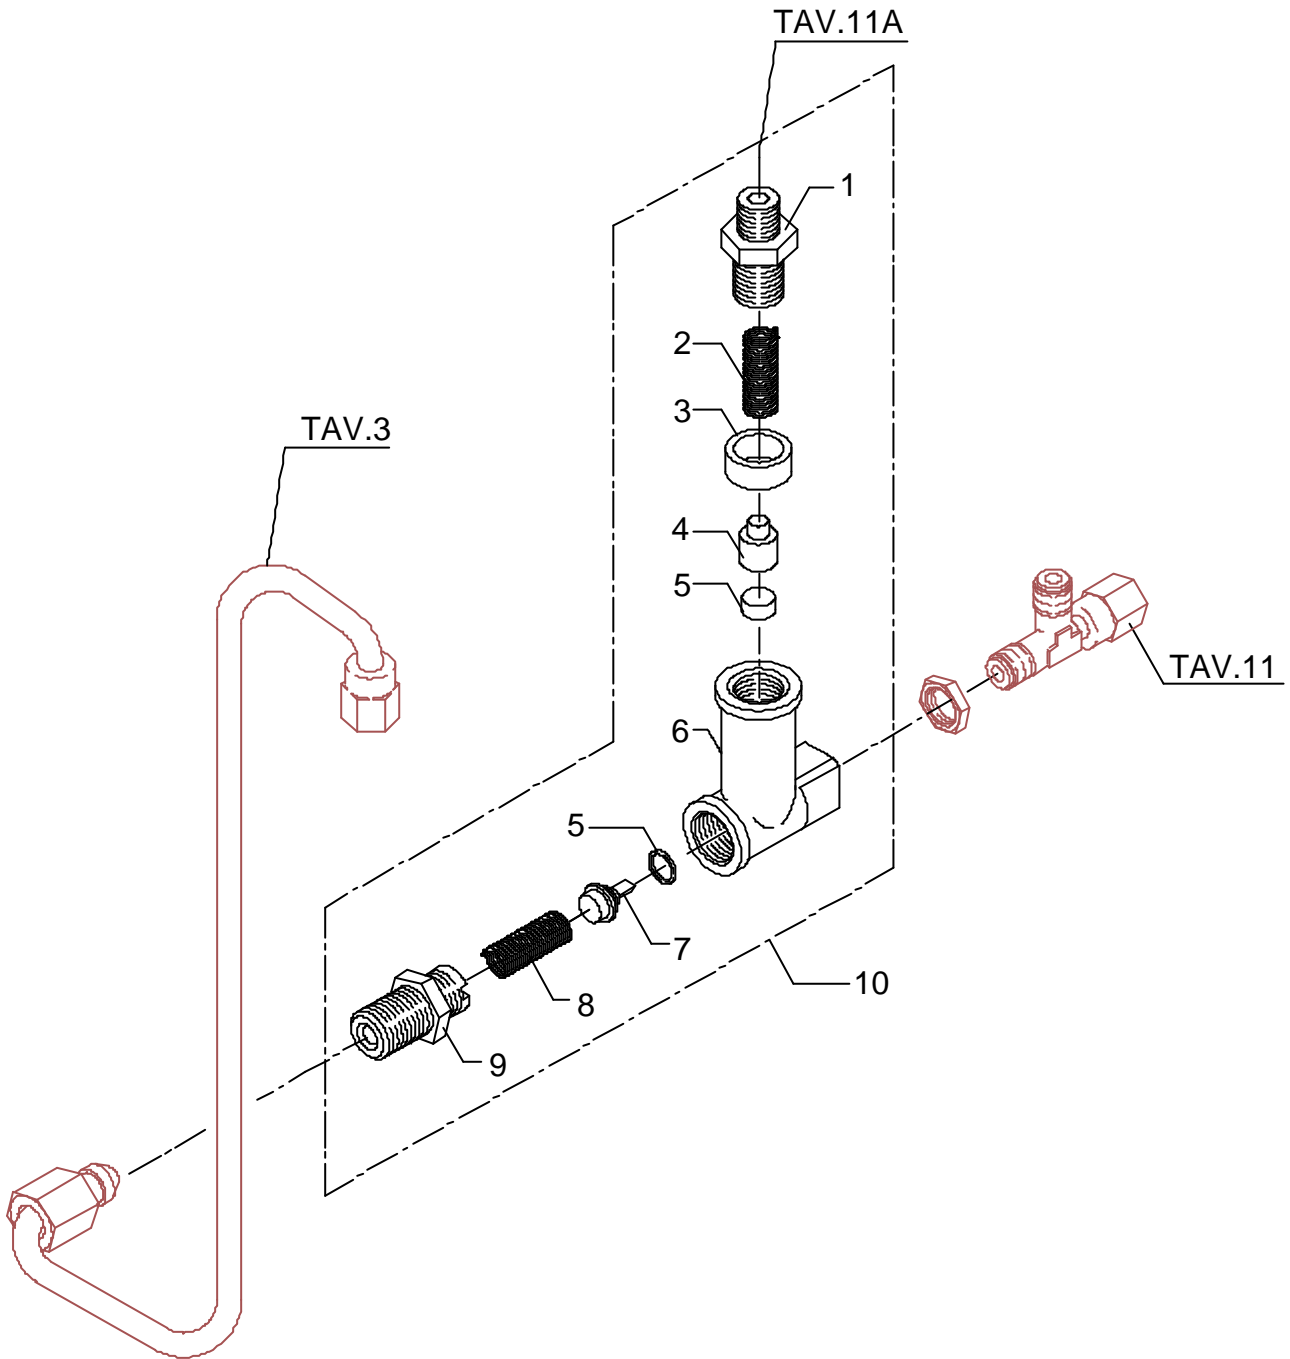

BEZZERA
dal 1901

Tav. 07A (from 20.01.06 230/240v)
(from 01.12.06 110v)

vsezip.ru

POS	DESCRIPTION	CODE	REFERENCE
1	UNION ELBOW 1/8"G	7303001	-
3	VIBRATION PUMP 100V 50/60Hz	7731017	-
3	VIBRATION PUMP EAP5 120V 50/60Hz	7731011	-
3	VIBRATION PUMP EP5 230V 50HZ	7731009	-
3	VIBRATION PUMP EAP5 240V 50/60Hz	7731014	-
4	SCREW TCEI M4 X 12 UNI 5931 8.8 ZN	7806002	-
5	PLAIN WASHER D5 X 11 X 1	7805009	-
6	PUMP SUPPORT SHAPED SPRING AISI 302	5471534	-
7	TAP GASKET EPT 70SH	5493023	-
8	FITTING	5225278	-
9	STRAIGHT FITTING 1/8"G OT	7304502	-
10	GASKET D8.5 X 4.2 X 1.5	7492004	-
11	FLEXIBLE HOSE 1/8"G L=240MM	7200501	-
12	FITTING	5301516	-
13	FLEXIBLE HOSE 3/8" L=1500 AISI 304	7200504	-

BEZZERA
dal 1901

Тав. 08 (up to 27.06.06)

vsezip.ru

POS	DESCRIPTION	CODE	REFERENCE
1	STRAIGHT FITTING 1/8"G X M12 H29 OT	5302016	-
2	CALIBRATED SPRING D1 H26 AISI 302	5471505	-
3	SPACER D16 H12.2	5222201	-
4	GASKET-HOLDER D5.3	5224609	-
5	GASKET D8 X 4 EPT 70SH	5493001	-
6	SURPRESSION VALVE BODY	5283027	-
7	GASKET-HOLDER D6.2	5224610	-
8	CALIBRATED SPRING D0.45 H22 AISI 302	5471505	-
9	STRAIGHT FITTING M12 H26.5 OT	5302017	-
10	ASSEMBLY SURPRESSION VALVE	5965036	-

BEZZERA
dal 1901

Тав. 08 (up to 30.09.03)

vsezip.ru

POS	DESCRIPTION	CODE	REFERENCE
1	STRAIGHT FITTING 1/8"G X M12 H29 OT	5302016	-
2	CALIBRATED SPRING D1 H26 AISI 302	5471503.01	-
3	SPACER D16 H12.2	5222201	-
4	GASKET-HOLDER D5.3	5224609	-
5	OR GASKET 105 VITON	7496018	-
6	SURPRESSION VALVE BODY	5283041	-
7	GASKET-HOLDER	5224615	-
8	CALIBRATED SPRING D0.45 H22 AISI 302	5471505	-
9	STRAIGHT FITTING M12 H26.5 OT	5302017	-
10	ASSEMBLY SURPRESSION VALVE	5965036.01	-