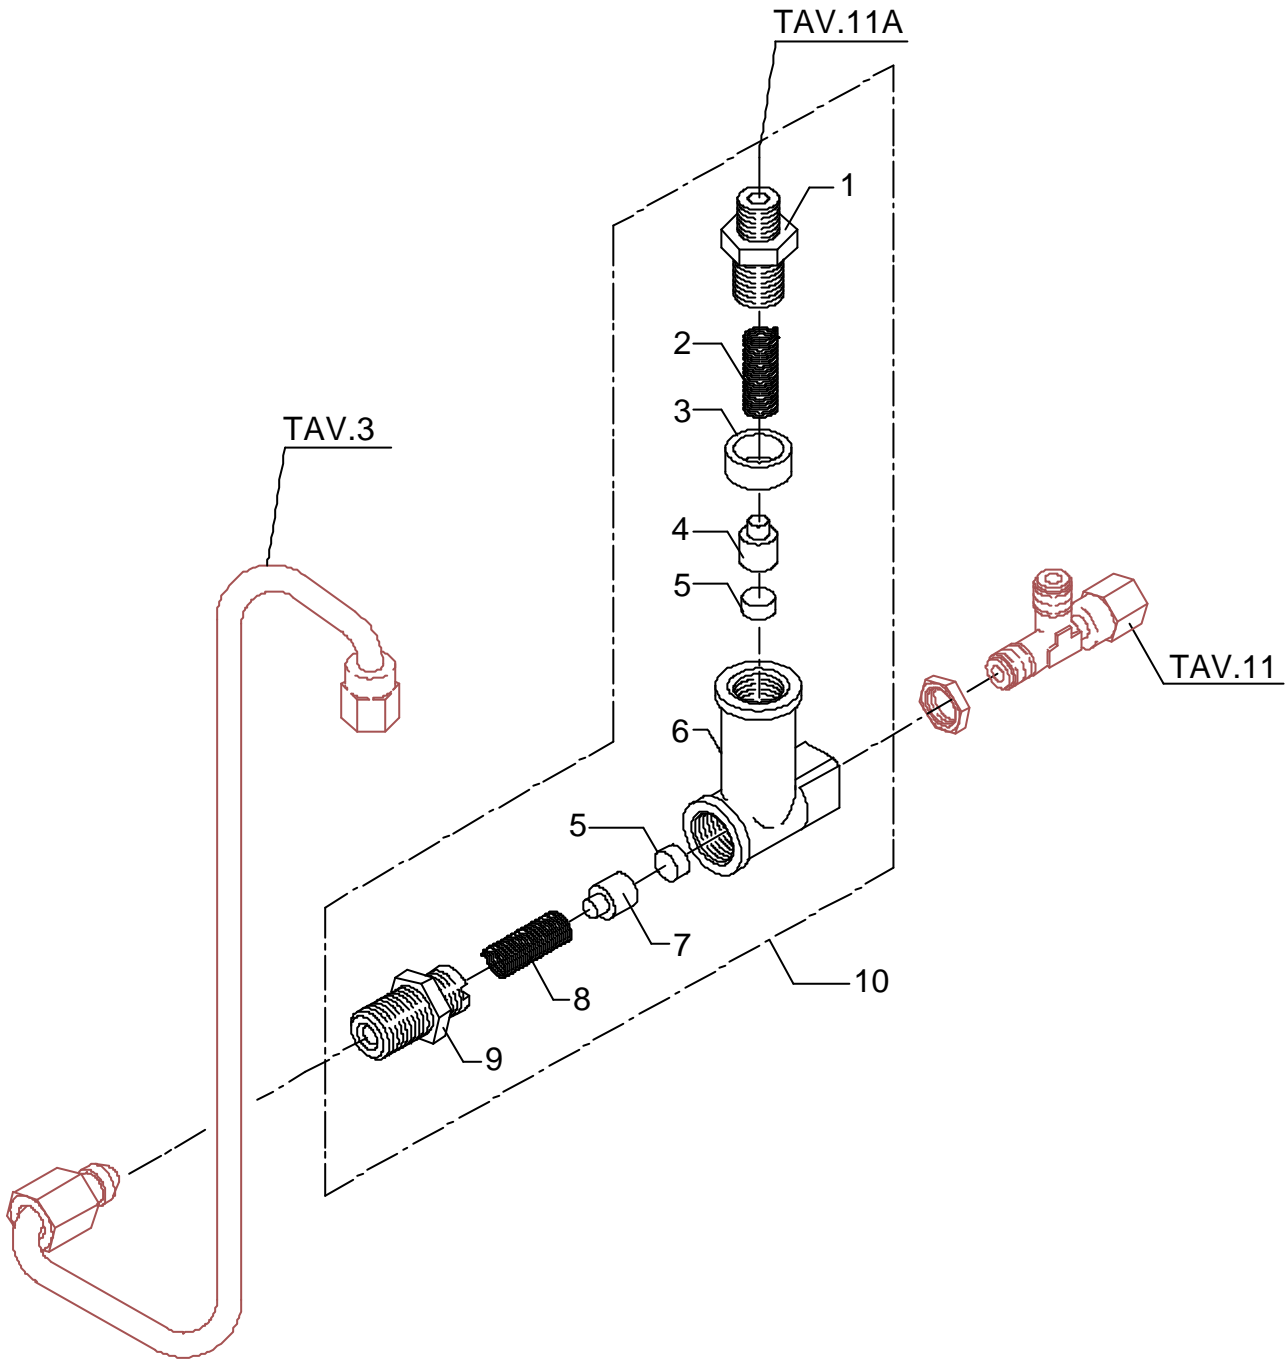

BEZZERA
dal 1901

Tav. 07A (from 20.01.06 230/240v)
(from 01.12.06 110v)

vsezip.ru

POS	DESCRIPTION	CODE	REFERENCE
1	UNION ELBOW 1/8"G	7303001	-
3	VIBRATION PUMP 100V 50/60Hz	7731017	-
3	VIBRATION PUMP EAP5 120V 50/60Hz	7731011	-
3	VIBRATION PUMP EP5 230V 50HZ	7731009	-
3	VIBRATION PUMP EAP5 240V 50/60Hz	7731014	-
4	SCREW TCEI M4 X 12 UNI 5931 8.8 ZN	7806002	-
5	PLAIN WASHER D5 X 11 X 1	7805009	-
6	PUMP SUPPORT SHAPED SPRING AISI 302	5471534	-
7	TAP GASKET EPT 70SH	5493023	-
8	FITTING	5225278	-
9	STRAIGHT FITTING 1/8"G OT	7304502	-
10	GASKET D8.5 X 4.2 X 1.5	7492004	-
11	FLEXIBLE HOSE 1/8"G L=240MM	7200501	-
12	FITTING	5301516	-
13	FLEXIBLE HOSE 3/8" L=1500 AISI 304	7200504	-

BEZZERA
dal 1901

Тав. 08 (up to 27.06.06)

vsezip.ru

POS	DESCRIPTION	CODE	REFERENCE
1	STRAIGHT FITTING 1/8"G X M12 H29 OT	5302016	-
2	CALIBRATED SPRING D1 H26 AISI 302	5471505	-
3	SPACER D16 H12.2	5222201	-
4	GASKET-HOLDER D5.3	5224609	-
5	GASKET D8 X 4 EPT 70SH	5493001	-
6	SURPRESSION VALVE BODY	5283027	-
7	GASKET-HOLDER D6.2	5224610	-
8	CALIBRATED SPRING D0.45 H22 AISI 302	5471505	-
9	STRAIGHT FITTING M12 H26.5 OT	5302017	-
10	ASSEMBLY SURPRESSION VALVE	5965036	-