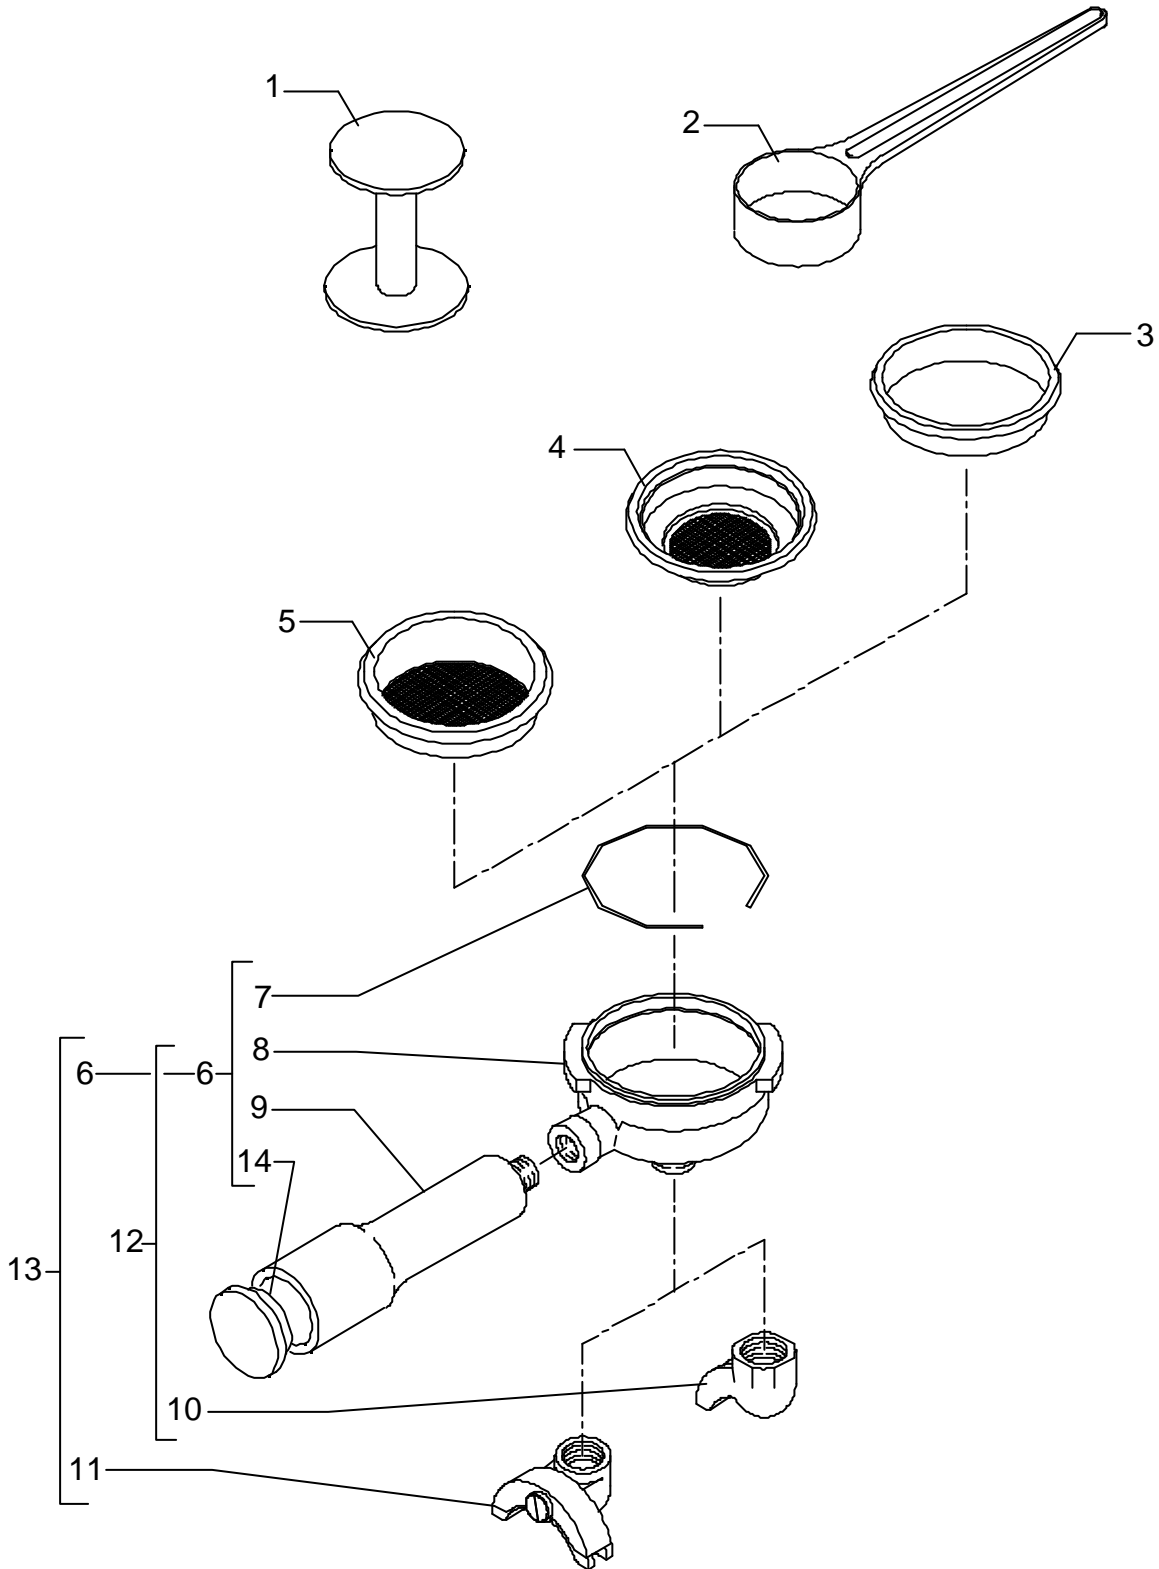

BEZZERA
dal 1901

Тав. 32 (по 01.03.20) ИТ

vsezip.ru

+7(812)987-08121

POS	DESCRIPTION	CODE	REFERENCE
1	COFFEE-PRESS ABS	5373001	-
2	MEASURER ABS	5372101	-
3	BLIND FILTER	5471003	-
4	FILTER 1 CUP 5 GRAMS WITH RUN CHANNEL	5471023	-
4	FILTER 1 CUP 6 GRAMS WITH RUN CHANNEL	5471020	-
4	FILTER 1 CUP 8 GRAMS WITH RUN CHANNEL	5471024	-
5	FILTER 2 CUPS 12 GRAMS WITH RUN CHANNEL	5471021	-
5	FILTER 2 CUPS 14 GRAMS WITH RUN CHANNEL	5471026	-
6	FILTER-HOLDER WITHOUT SPOUT GREY	5965535.02	-
7	SHAPED SPRING D1.2 AISI 302	5471527	-
8	FILTER-HOLDER D62	5286007.01CM	-
9	FILTER-HOLDER KNOB	7371514	-
10	SPOUT 1 WAY	7305006	-
10	SPOUT 1 WAY SHORT	7288505	-
11	SPOUT 2 WAY	7305007	-
11	SPOUT 2 WAY SHORT	7288501	-
12	ASSEMBLY COMPLETE FILTER-HOLDER 1 CUP	5965514.02	-
12	ASSEMBLY COMPLETE FILTER-HOLDER 1 CUP (WITH SHORT SPOUT)	5975508.01	-
13	ASSEMBLY COMPLETE FILTER-HOLDER 2 CUPS	5965515.02	-
13	ASSEMBLY COMPLETE FILTER-HOLDER 2 CUPS (WITH SHORT SPOUT)	5975507.01	-
14	PLUG	5373915	-