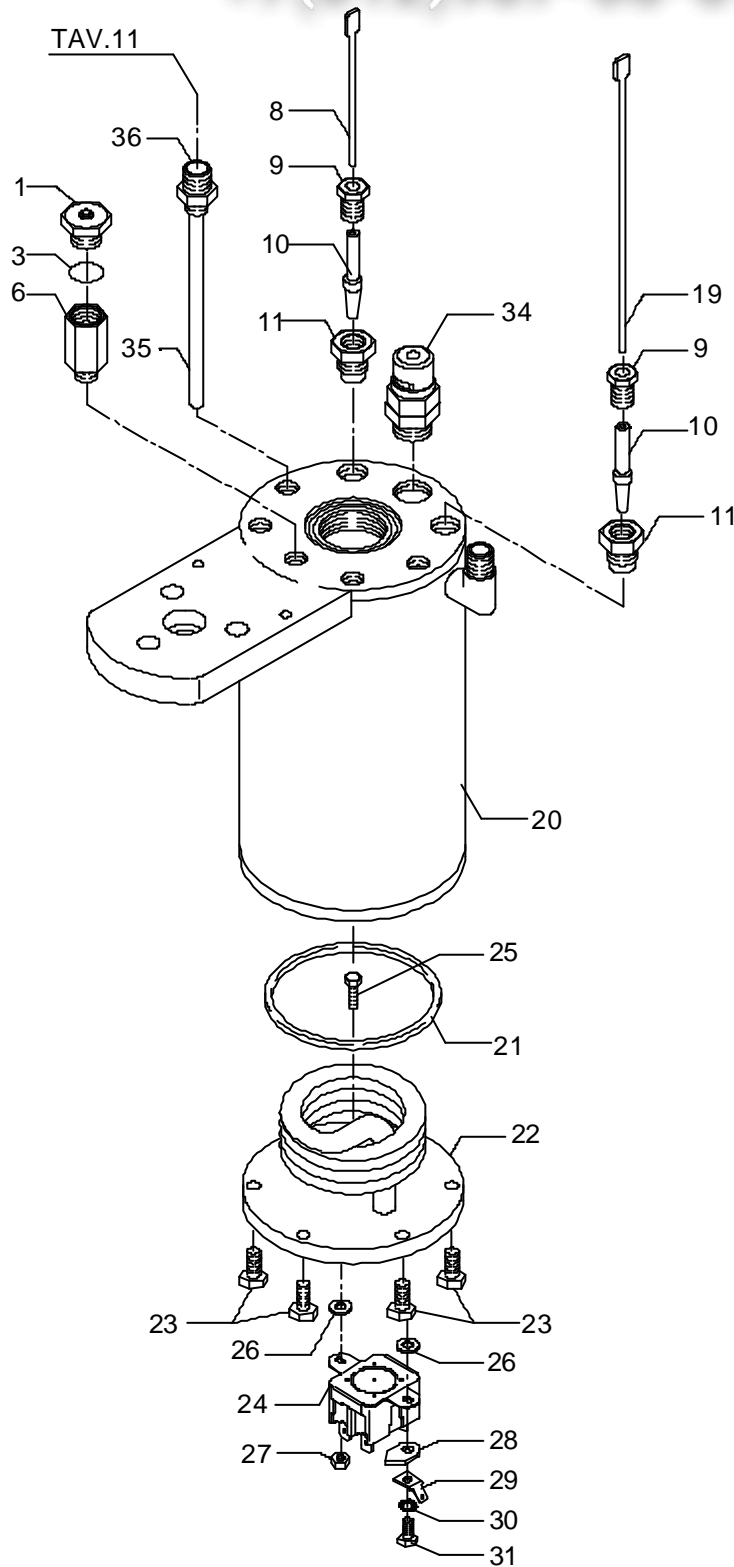

+7(812)987-08-81

BEZZERA
dal 1901

Тав. 04 (find a 30.09.03)

vsezip.ru

POS	DESCRIPTION	CODE	REFERENCE
1	DRAIN VALVE (NEW)	7452511	-
3	OR GASKET (ONLY FOR OLD VALVE)	7496010	-
6	FITTING 1/8"G CONIC	5225277	-
8	LEVEL PROBE 1GR D3 X 110 X 6.3	5265804	-
9	STRAIGHT FITTING M10 OT	5225205	-
10	PROBE SHEATH D8 X 45 HOLE D3 PTFE	5192001	-
11	STRAIGHT FITTING 1/4"G X M10 OT	5225209	-
19	LEVEL PROBE D3X160X4.8	5265811	-
20	ASSEMBLY BOILER POLISHED	5320503BL	-
21	OR GASKET D73 X 3 VITON	7496040	-
22	HEATING ELEMENT V100 W1200 (UP TO 15.10.07)	5721004	-
22	HEATING ELEMENT V100 W1200 (FROM 16.10.07)	5721007	-
22	HEATING ELEMENT V110/120 W1200	5721128	-
22	HEATING ELEMENT 220/240V W1100-1300	5722239	-
23	SCREW TE M6X14 UNI 5739 OT	7816422	-
24	THERMIC SAFETY DEVICE 250V 115°C	7634813	-
25	SCREW TE M4X16 UNI 5739 OT	7826402	-
26	WASHER D5X1 UNI 6592 OT	7825003	-
27	NUT M4 OT	7822603	-
28	EARTHED LABLE	7614501	-
29	FASTON 45° HOLE D4.3	7615003	-
30	WASHER Ø 4	7814001	-
31	SCREW TE M4X8 UNI 5739 A2	7816409	-
34	SAFETY VALVE 3/8"G 2,5 BAR	7452509.02	-
35	SUCTION HOSE D6 L=130MM PTFE	5192301	-
36	STRAIGHT FITTING 1/8"G X M12 OT	5302006	-