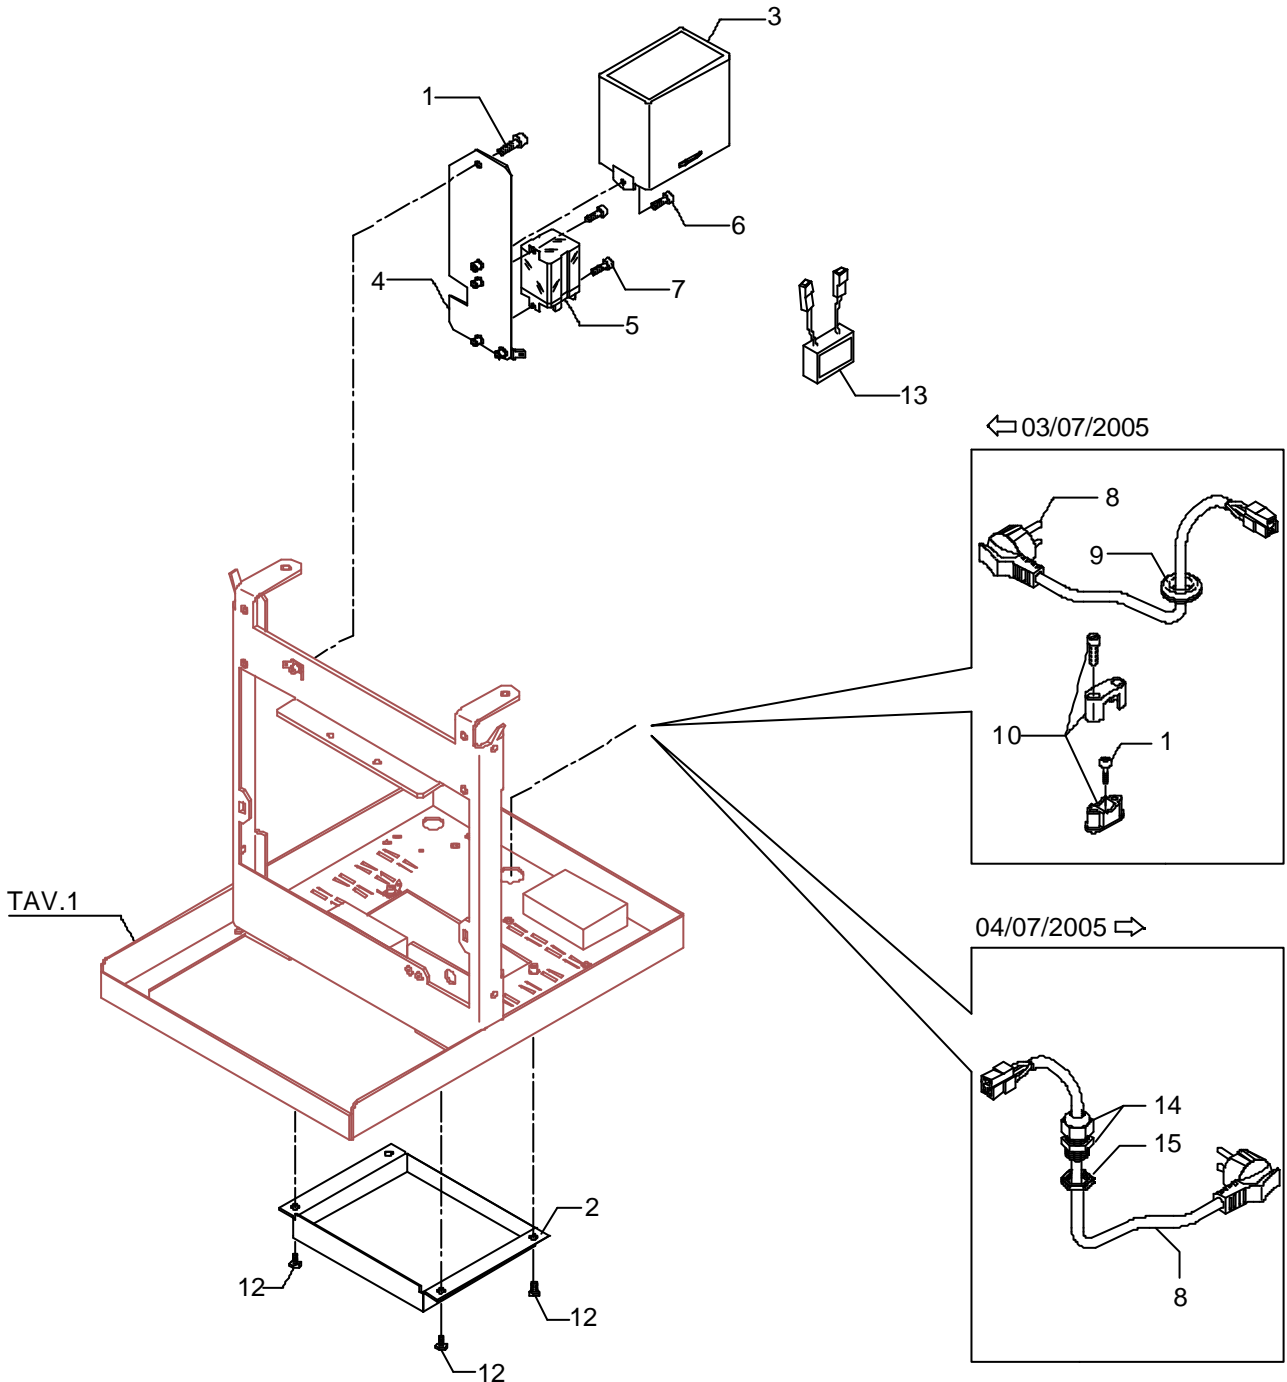

POS	DESCRIPTION	CODE	REFERENCE
1	SCREW TCEI M4X12 (UP TO 03/07/05)	7816002	-
2	HEATING ELEMENT PROTECTION	5378102.01	-
3	LEVEL REGULATOR RL 40 2S 110/120V	7661012	-
3	LEVEL REGULATOR RL 30 2S 220/230V	7661003	-
3	LEVEL REGULATOR RL 40 2S 240V	7661013	-
4	ELECTRIC PARTS SUPPORT PLATE	5055706LL	-
5	RELAY 16A 110V 2 CONTACTS FASTON (FROM 09/02/04)	7635418	-
5	RELAY 30A 110V (UP TO 08/02/04)	7635403	-
5	RELAY 30A 220/230V (UP TO 01/09/04)	7635410	-
5	RELAY 30A 240V (UP TO 01/09/04)	7635401	-
5	RELAY 16A 220/230V 2 CONTACTS FASTON (FROM 02/09/04)	7635419	-
6	SCREW TCEI M4X16	7816004	-
7	SCREW TCEI M4X6	7816017	-
8	CABLE WITH AUSTRALIAN PLUG	7552001	-
8	CABLE WITH SHUKO PLUG	7555001	-
8	CABLE WITH USA PLUG	7551001	-
8	CABLE WITH ENGLISH PLUG	7554001	-
9	FAIRLEAD WITH HOLE RUBBER (UP TO 03/07/05)	7613004	-
10	CABLE-PRESS (UP TO 03/07/05)	7614005	-
12	SCREW TE M4X16 UNI 5739 A2	7816004	-
13	FILTER RC	7663005R	-
14	FAIRLEAD WITH HOLE RUBBER (FROM 04/07/05)	7614007	-
15	NUT PG13,5 POLYAMIDE (FROM 04/07/05)	7614006	-