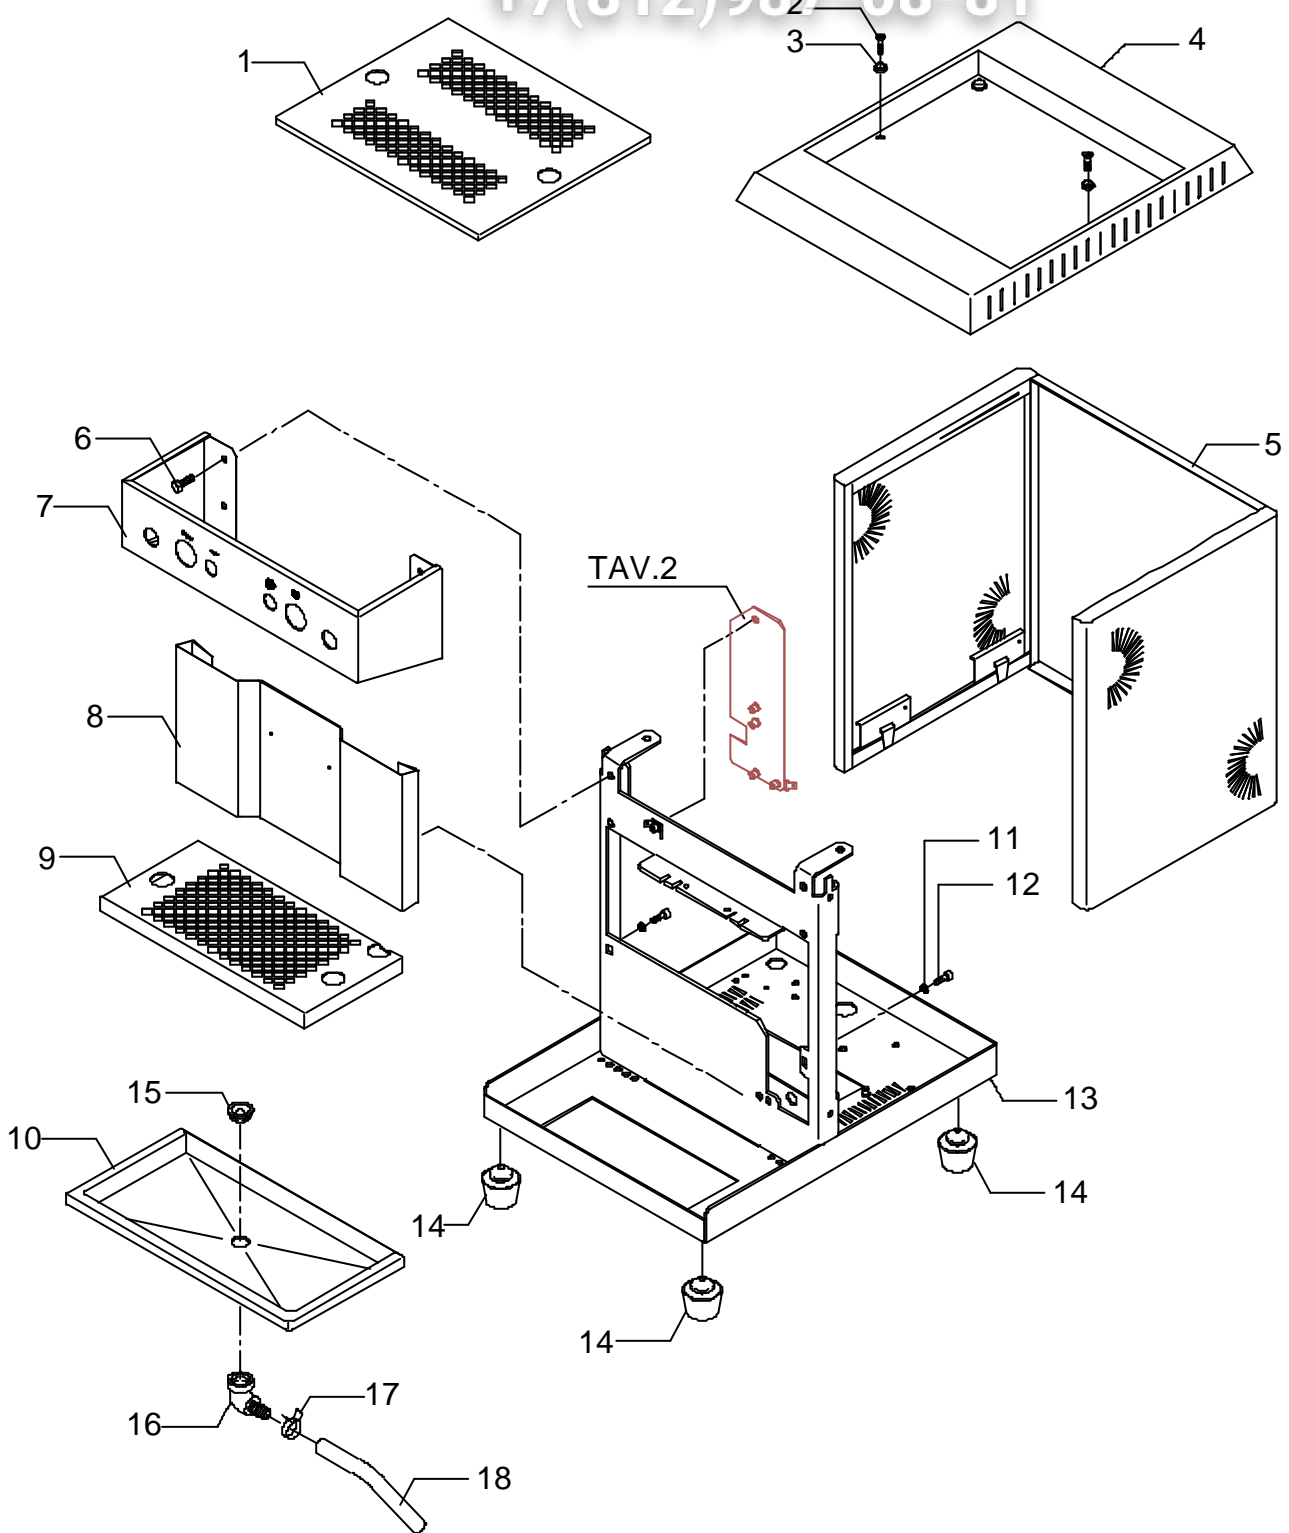

Зип Ощепит

vsezip.ru

+7(812)987-08-81

BZ99

POS	DESCRIPTION	CODE	REFERENCE
1	CUPS-HEATER GRID	5074507LW	-
2	SCREW TPS M4 X 16	7817801	-
3	WASHER FOR SPRING D4 H3 OT NICKEL-PLATED	5221846	-
4	ASSEMBLY CUPS-HEATER	5961527	-
5	ASSEMBLY BODY WHITE	5961529YE	-
5	ASSEMBLY BODY STAINLESS STEEL POLISHED	5961530	-
5	ASSEMBLY BODY STAINLESS STEEL SATINED	5961531	-
5	ASSEMBLY BODY BLACK	5961529VM	-
5	ASSEMBLY BODY RED RAL 3000	5961529VT	-
5	ASSEMBLY BODY RED RAL 3005	5961529YA	-
6	SCREW TE M4X10 UNI 5739 A2	7816404	-
7	WORKING FRONTAL PANEL	5074326SG	-
8	GROUP FRONTAL	5074201LL	-
9	DRIP TRAY GRID	5074506LW	-
10	DRIP TRAY ABS	7373002	-
11	NOTCHED WASHER D5 DIN 6798A A2	7814002	-
12	SCREW TCEI M4X16	7816004	-
13	ASSEMBLY CHASSIS BLACK SEMIPOLISHED RAL 9005 (UP TO 09.03.06)	5344012	-
13	ASSEMBLY CHASSIS BLACK SEMIPOLISHED RAL 9005 (FROM 10.03.06)	5344012.01	-
14	RUBBER FEET (UP TO 09.03.06)	7474202	-
14	RUBBER FEET (FROM 10.03.06)	7474216	-

POS	DESCRIPTION	CODE	REFERENCE
1	CUPS-HEATER GRID	5074508LW	-
2	SCREW TPS M4 X 16	7817301	-
3	WASHER FOR SPRING D4 H3 OT NICKEL-PLATED	5221846	-
4	ASSEMBLY CUPS-HEATER	5961528	-
5	ASSEMBLY BODY WHITE	5961529YE	-
5	ASSEMBLY BODY STAINLESS STEEL POLISHED	5961530	-
5	ASSEMBLY BODY STAINLESS STEEL SATINED	5961531	-
5	ASSEMBLY BODY BLACK	5961529VM	-
5	ASSEMBLY BODY RED RAL 3000	5961529VT	-
5	ASSEMBLY BODY RED RAL 3005	5961529YA	-
6	SCREW TE M4X10 UNI 5739 A2	7816404	-
7	WORKING FRONTAL PANEL	5074326SG	-
8	GROUP FRONTAL	5074201LL	-
9	DRIP TRAY GRID	5074506LW	-
10	DRIP TRAY ABS	7373002LL	-
11	NOTCHED WASHER D5 DIN 6798A A2	7814002	-
12	SCREW TCEI M4X16	7816004	-
13	ASSEMBLY CHASSIS BLACK SEMIPOLISHED RAL 9005 (UP TO 09.03.06)	5344012	-
13	ASSEMBLY CHASSIS BLACK SEMIPOLISHED RAL 9005 (FROM 10.03.06)	5344012.01	-
14	RUBBER FEET (UP TO 09.03.06)	7474202	-
14	RUBBER FEET (FROM 10.03.06)	7474216	-
15	FITTING 3/8"G	5225230	-
16	RUBBER-HOLDER D11 OT	5224403	-
17	CLAMP D14	7611502	-
18	HOSE D14 L=1.5M PLASTIC	7303502	-