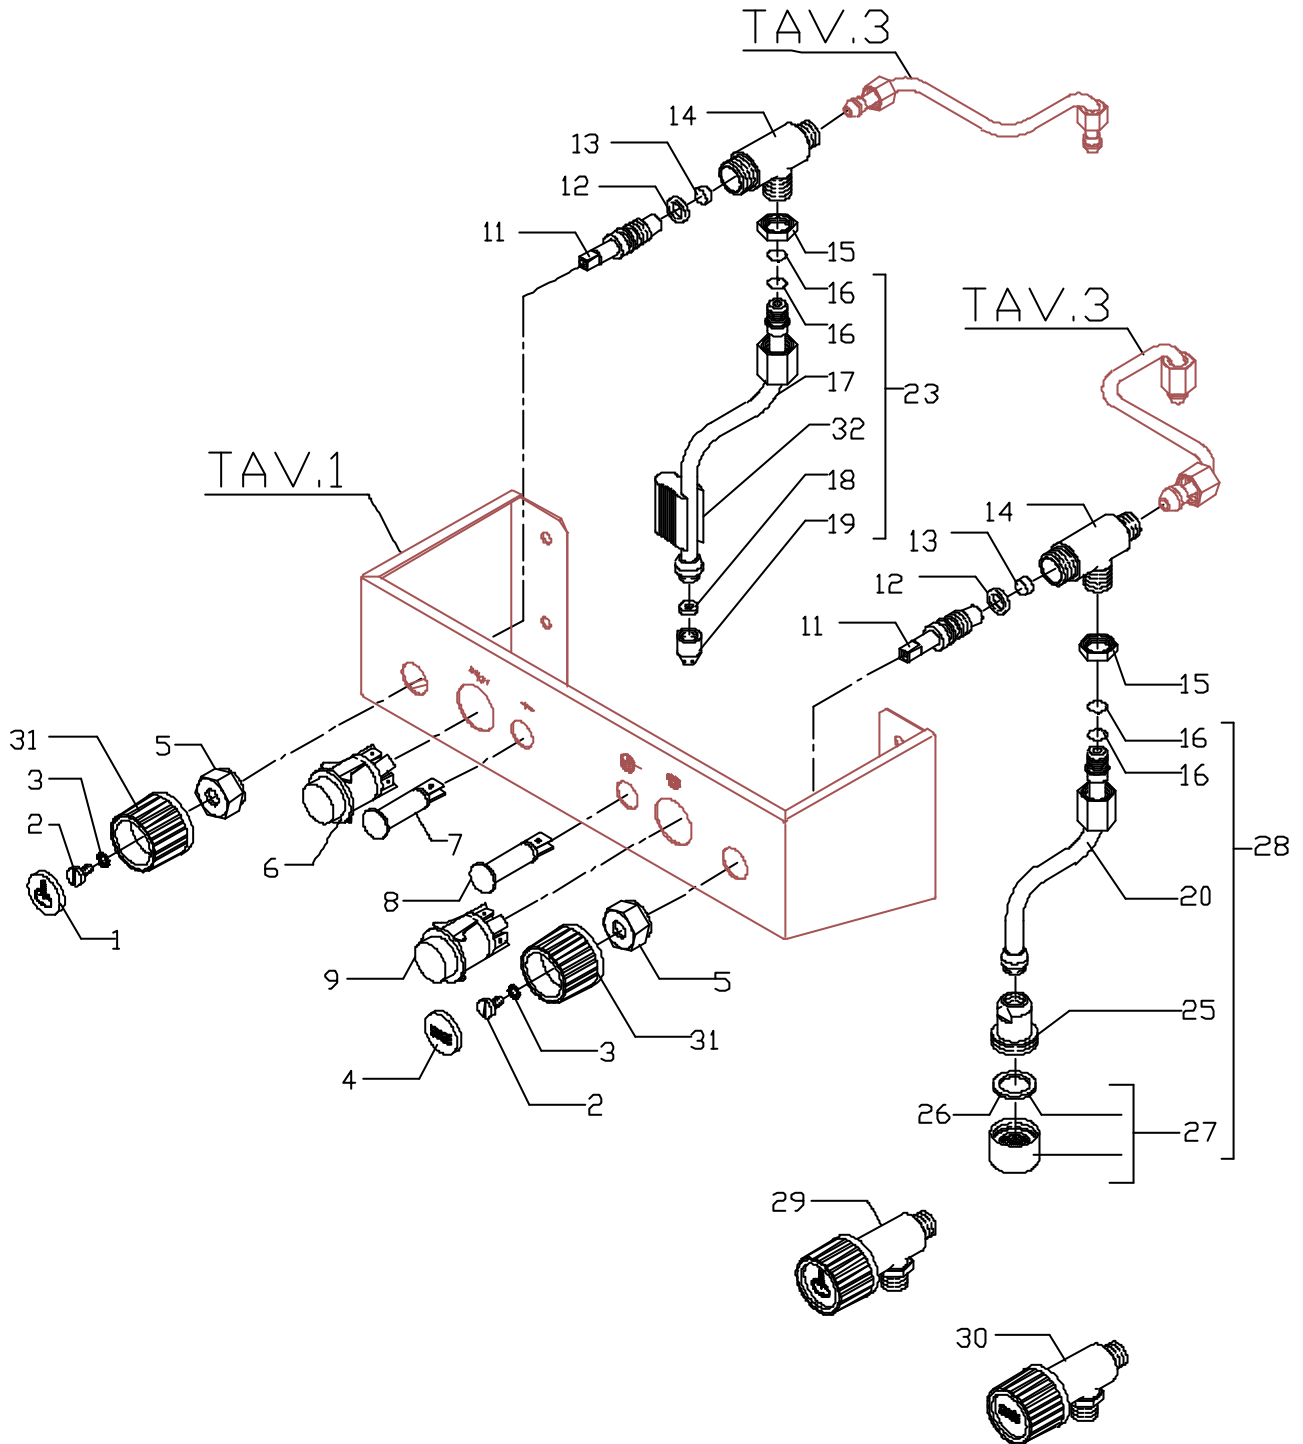

BEZZERA
dal 1901

Tav. 05 (fino al 13.04.2016)

vsezip.ru

POS	DESCRIPTION	CODE	REFERENCE
1	FILTER 1/4"G H43,5 PLASTIC	7374002	-
2	REDUCTION GEAR 1/4"G X M10 WITH GASKET	5225401	-
3	COUPLING SPRING	5471521	-
4	OR GASKET 112 EPDM 70SH (UP TO 15.04.2006)	7496076	-
5	BALL 7/32" AISI 304	5471509	-
6	TANK	7373006LL	-
7	GASKET-HOLDER D14.5 X 22 OT	5224611	-
9	NUT M20 H5 OT	5221830	-
10	ASSEMBLY TANK SUPPORT	5963009.02	-
11	FITTING M20 H28.5 OT	5225228	-
12	TANK-PUMP HOSE D6	5194524LL	-
13	SCREW TCEI M4X10	7816009	-
14	ADHESIVE SPONGE 55X55X20	7499904LL	-
15	SCREW TCI M3X30 UNI 6107 OT	7826206	-
16	STRAIGHT FITTING 1/8"G OT	7304502	-