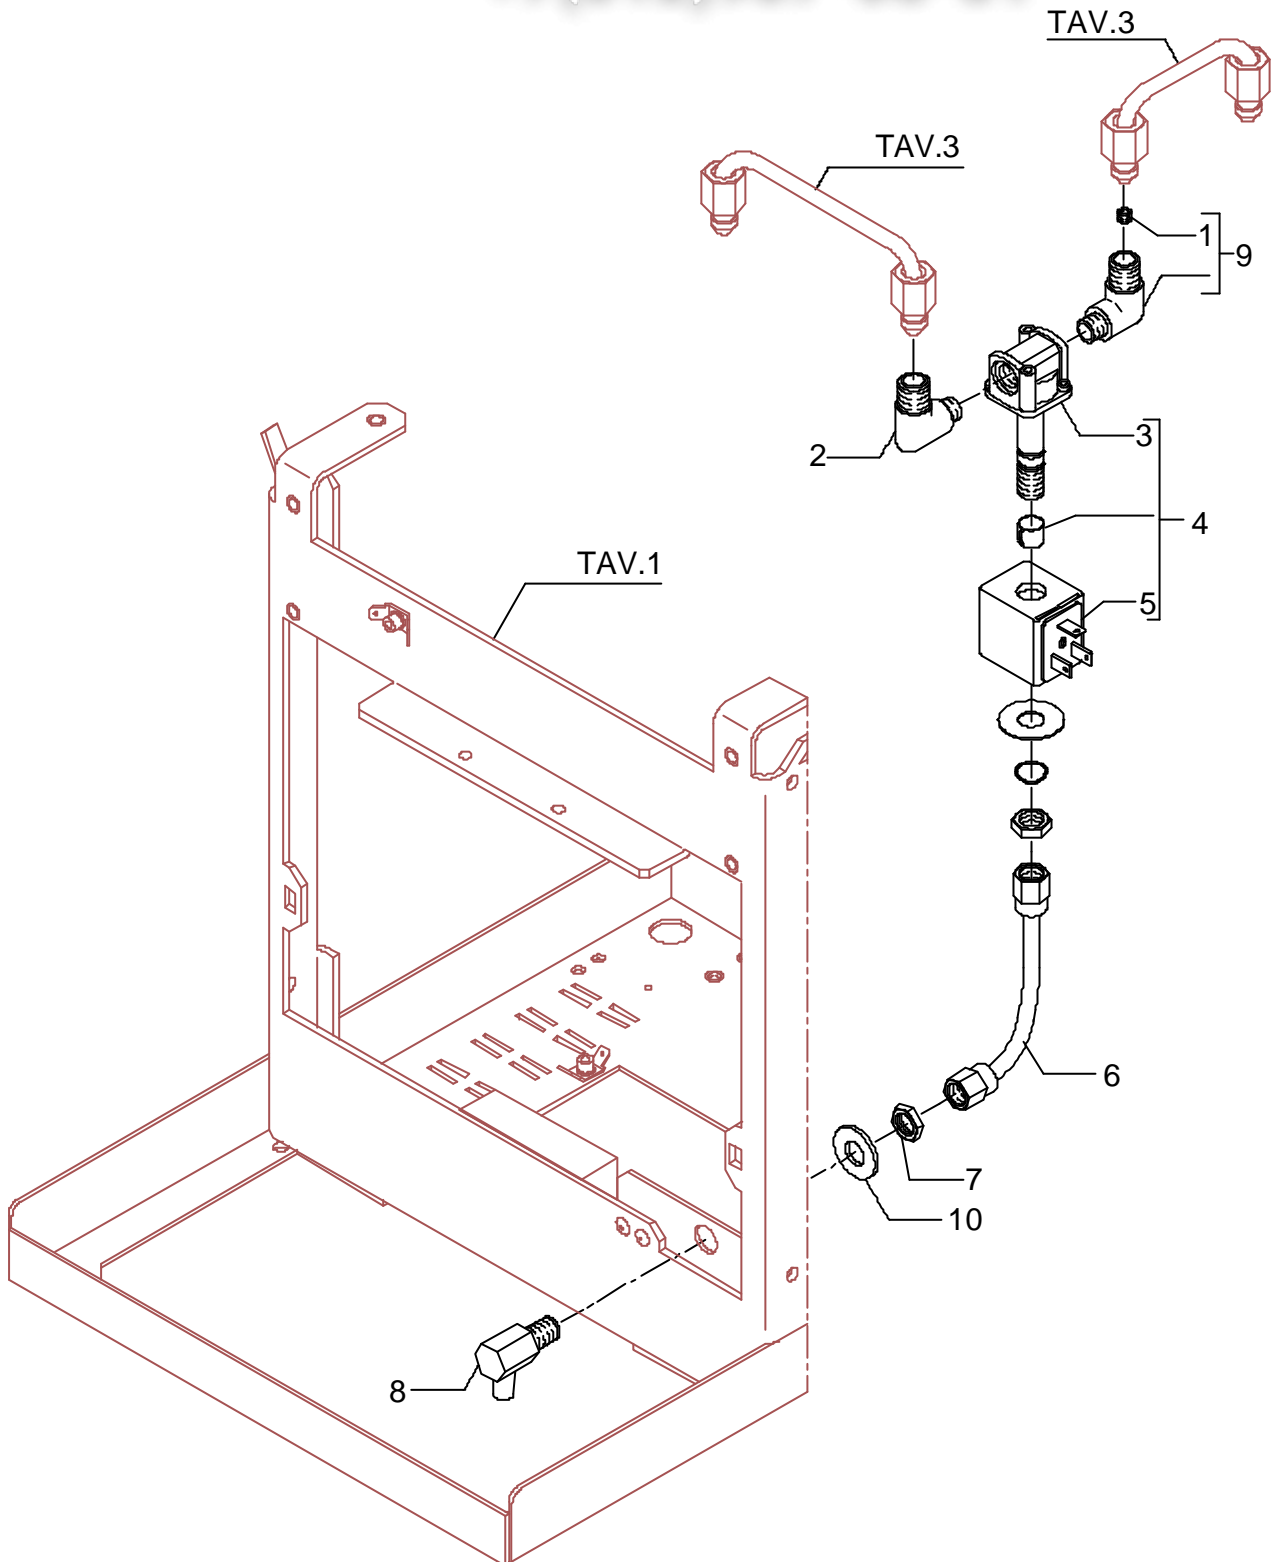

BEZZERA
dal 1901

Тав. 30 (до 28.04.09)

vsezip.ru

POS	DESCRIPTION	CODE	REFERENCE
1	JET M6 X 6 HOLE D1.2 OT	5223005	-
2	UNION ELBOW 1/8"G X M12 OT	5301504	-
3	SOLENOID VALVE WITHOUT COIL PARKER	7703014	-
4	SOLENOID VALVE 3 WAY 115V PARKER	7701112	-
4	SOLENOID VALVE 3 WAY 230V PARKER	7702311	-
4	SOLENOID VALVE 3 WAY 240V PARKER	7702410	-
5	SOLENOID VALVE COIL 115V PARKER	7630332	-
5	SOLENOID VALVE COIL 230V PARKER	7630331	-
5	SOLENOID VALVE COIL 240V PARKER	7630330	-
6	SOLENOID VALVE DRAIN HOSE	5194558LL	-
7	NUT 1/8"G H3	5221844	-
8	UNION ELBOW	5283018	-
9	ASSEMBLY UNION ELBOW WITH JET	5973051	-
10	WASHER D10 UNI 6592 A2	7815001	-