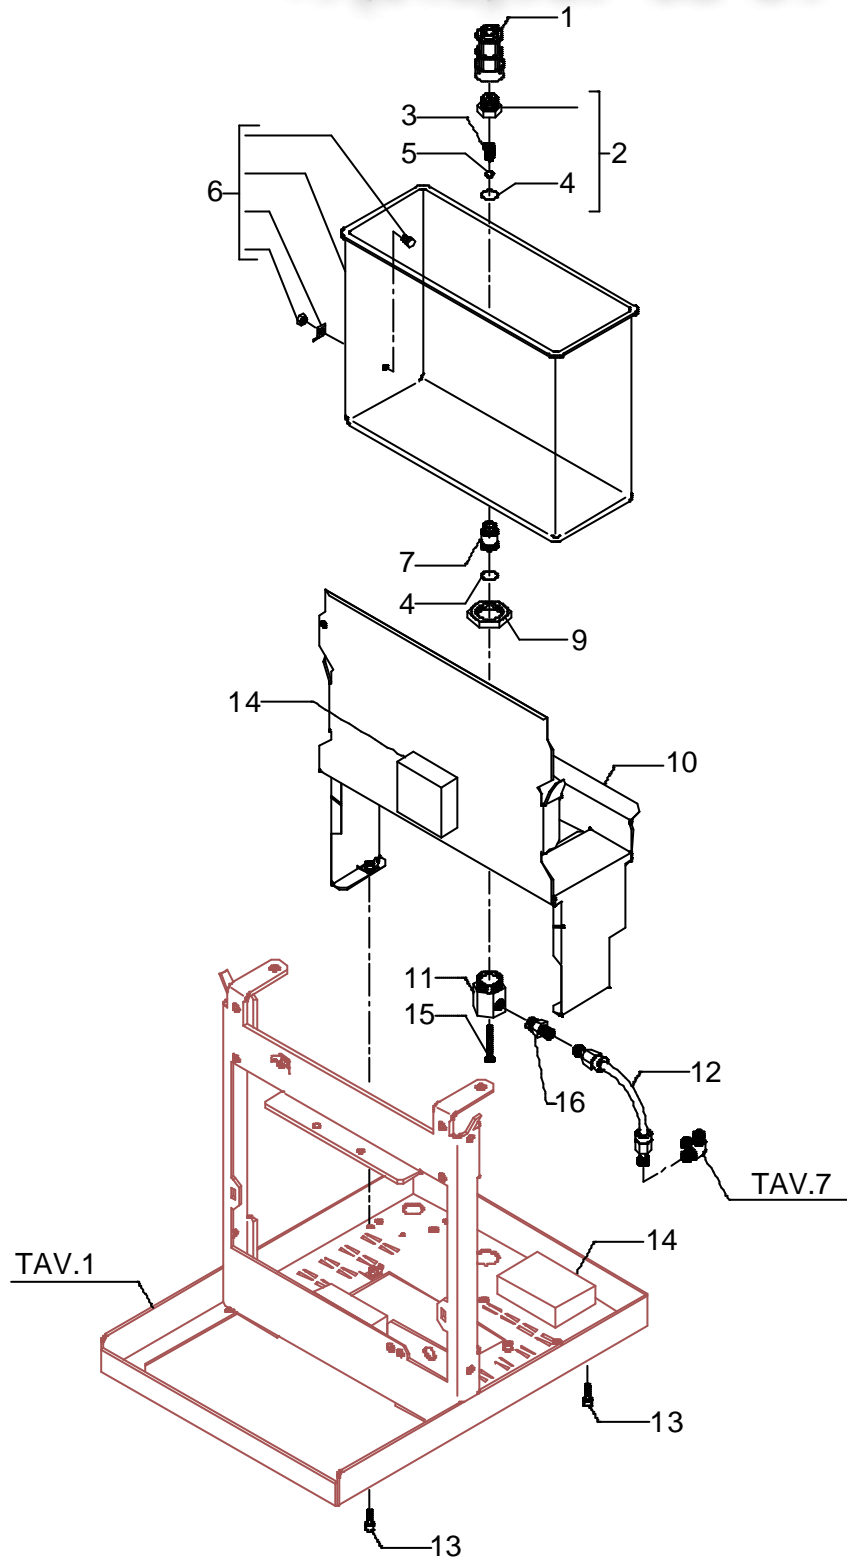

POS	DESCRIPTION	CODE	REFERENCE
1	STEAM PLUG D21	5373901	-
2	SCREW TCI M4X10 UNI 6107 OT	7816205	-
3	WASHER Ø 4	7814001	-
4	WATER PLUG	5373902	-
5	NUT 3/8"G H11.5 OT CHROMED	5221802CM	-
6	ROUND YELLOW SWITCH	7633303	-
7	ORANGE LAMP 110/240V	7633609	-
8	GREEN LAMP 110/240V	7633610	-
9	ROUND GREEN SWITCH	7633304	-
11	ASSEMBLY ADJUSTMENT ROD	5960501	-
12	OR GASKET D7.6 X 2.62 VITON	7496001	-
13	GASKET D8 X 4 EPT 70SH	5493001	-
14	TAP BODY 3/8"G X M13 OT	5283001	-
15	NUT M13 H4 OT	5221801	-
16	OR GASKET D6 X 2 VITON	7496037	-
17	STEAM HOSE CHROMED	5163017CM	-
18	GASKET D8.5 X 5 X 3.2 PTFE	5494001	-
19	STEAM HOSE TERMINAL CHROMED	5226602	-
20	COMPLETE WATER HOSE CHROMED	5163018CM	-
23	ASSEMBLY COMPLETE STEAM HOSE	5966503	-
25	STRAIGHT FITTING M22 X 1 H25 OT CHROMED	5225226CM	-
26	GASKET D20.5X15 H1.5 NBR 70SH	5493003	-
27	WATER HOSE TERMINAL D23.5 H16 OT CHROMED	5226601CM	-
28	ASSEMBLY WATER HOSE	5966504	-
29	COMPLETE STEAM TAP	5974001.01	-
30	ASSEMBLY WATER TAP	5974002.01	-
31	KNOB D32	5371801	-
32	INSULATING	7371001	-

BEZZERA
dal 1901

Tav. 05 (fino al 13.04.2016)

vsezip.ru

POS	DESCRIPTION	CODE	REFERENCE
1	FILTER 1/4"G H43,5 PLASTIC	7374002	-
2	REDUCTION GEAR 1/4"G X M10 WITH GASKET	5225401	-
3	COUPLING SPRING	5471521	-
4	OR GASKET 112 EPDM 70SH (UP TO 15.04.2006)	7496076	-
5	BALL 7/32" AISI 304	5471509	-
6	TANK	7373006LL	-
7	GASKET-HOLDER D14.5 X 22 OT	5224611	-
9	NUT M20 H5 OT	5221830	-
10	ASSEMBLY TANK SUPPORT	5963009.02	-
11	FITTING M20 H28.5 OT	5225228	-
12	TANK-PUMP HOSE D6	5194524LL	-
13	SCREW TCEI M4X10	7816009	-
14	ADHESIVE SPONGE 55X55X20	7499904LL	-
15	SCREW TCI M3X30 UNI 6107 OT	7826206	-
16	STRAIGHT FITTING 1/8"G OT	7304502	-