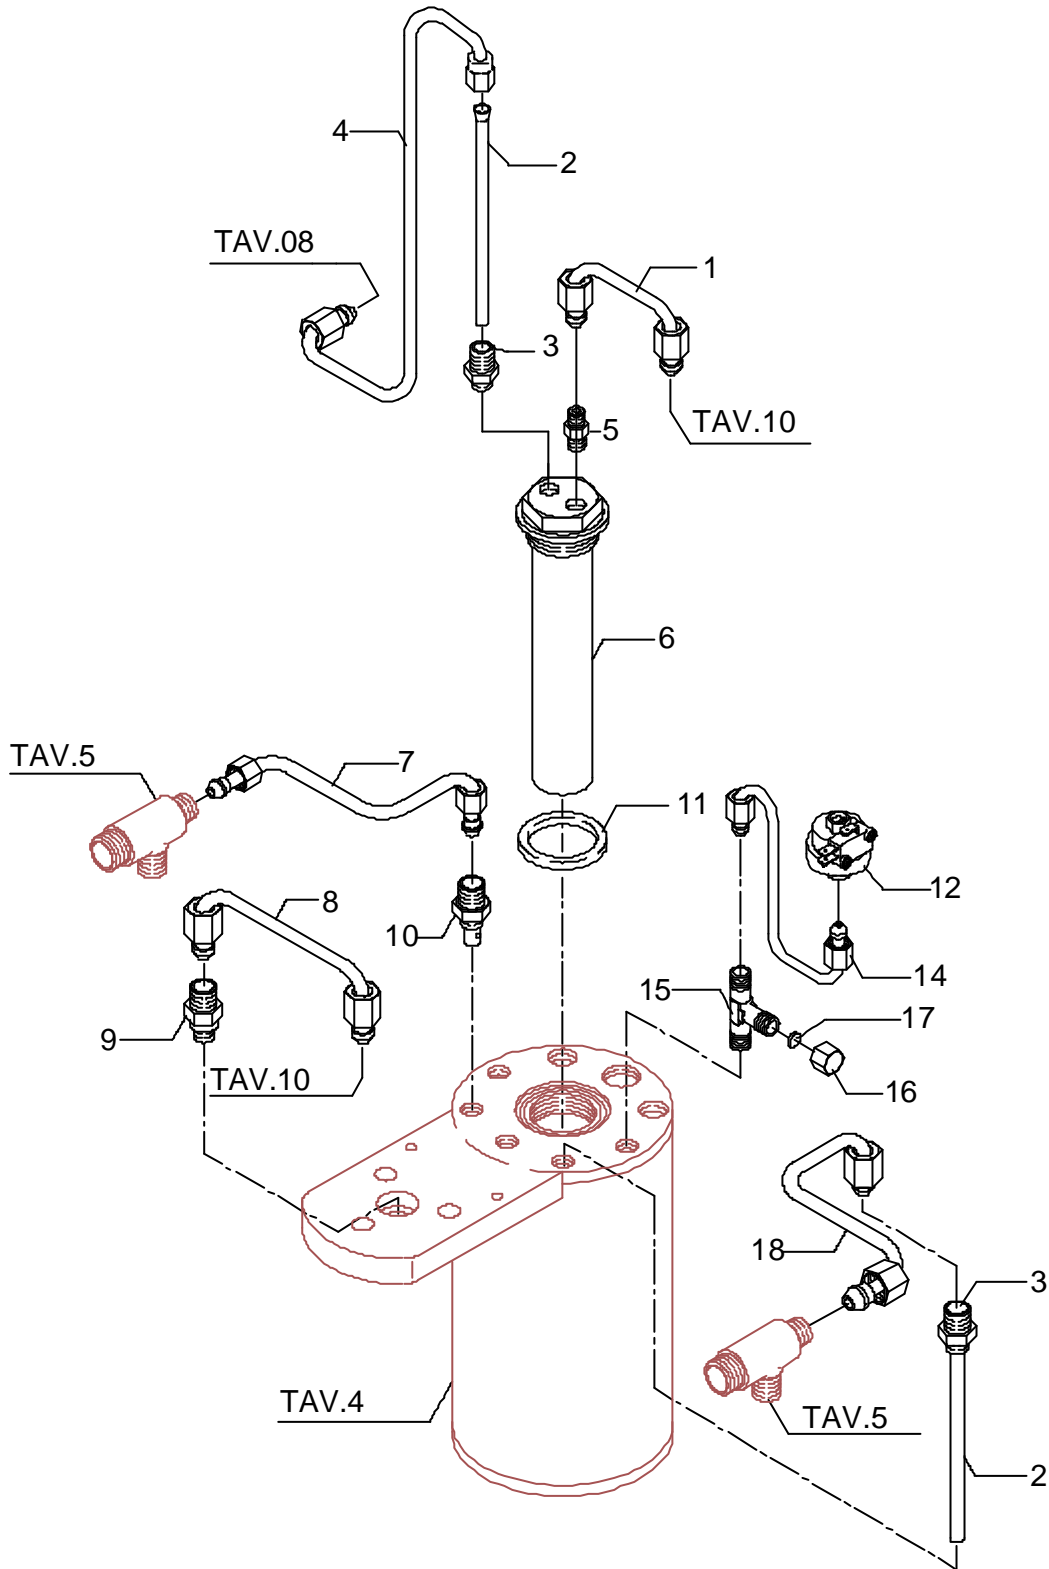

+7(812)987-08-81

BEZZERA
dal 1901

Тав. 04 (find a 30.09.03)

vsezip.ru

POS	DESCRIPTION	CODE	REFERENCE
1	DRAIN VALVE (NEW)	7452511	-
3	OR GASKET (ONLY FOR OLD VALVE)	7496010	-
6	FITTING 1/8"G CONIC	5225277	-
8	LEVEL PROBE 1GR D3 X 110 X 6.3	5265804	-
9	STRAIGHT FITTING M10 OT	5225205	-
10	PROBE SHEATH D8 X 45 HOLE D3 PTFE	5192001	-
11	STRAIGHT FITTING 1/4"G X M10 OT	5225209	-
19	LEVEL PROBE D3X160X4.8	5265811	-
20	ASSEMBLY BOILER POLISHED	5320503BL	-
21	OR GASKET D73 X 3 VITON	7496040	-
22	HEATING ELEMENT V100 W1200 (UP TO 15.10.07)	5721004	-
22	HEATING ELEMENT V100 W1200 (FROM 16.10.07)	5721007	-
22	HEATING ELEMENT V110/120 W1200	5721128	-
22	HEATING ELEMENT 220/240V W1100-1300	5722239	-
23	SCREW TE M6X14 UNI 5739 OT	7816422	-
24	THERMIC SAFETY DEVICE 250V 115°C	7634813	-
25	SCREW TE M4X16 UNI 5739 OT	7826402	-
26	WASHER D5X1 UNI 6592 OT	7825003	-
27	NUT M4 OT	7822603	-
28	EARTHED LABLE	7614501	-
29	FASTON 45° HOLE D4.3	7615003	-
30	WASHER Ø 4	7814001	-
31	SCREW TE M4X8 UNI 5739 A2	7816409	-
34	SAFETY VALVE 3/8"G 2,5 BAR	7452509.02	-
35	SUCTION HOSE D6 L=130MM PTFE	5192301	-
36	STRAIGHT FITTING 1/8"G X M12 OT	5302006	-