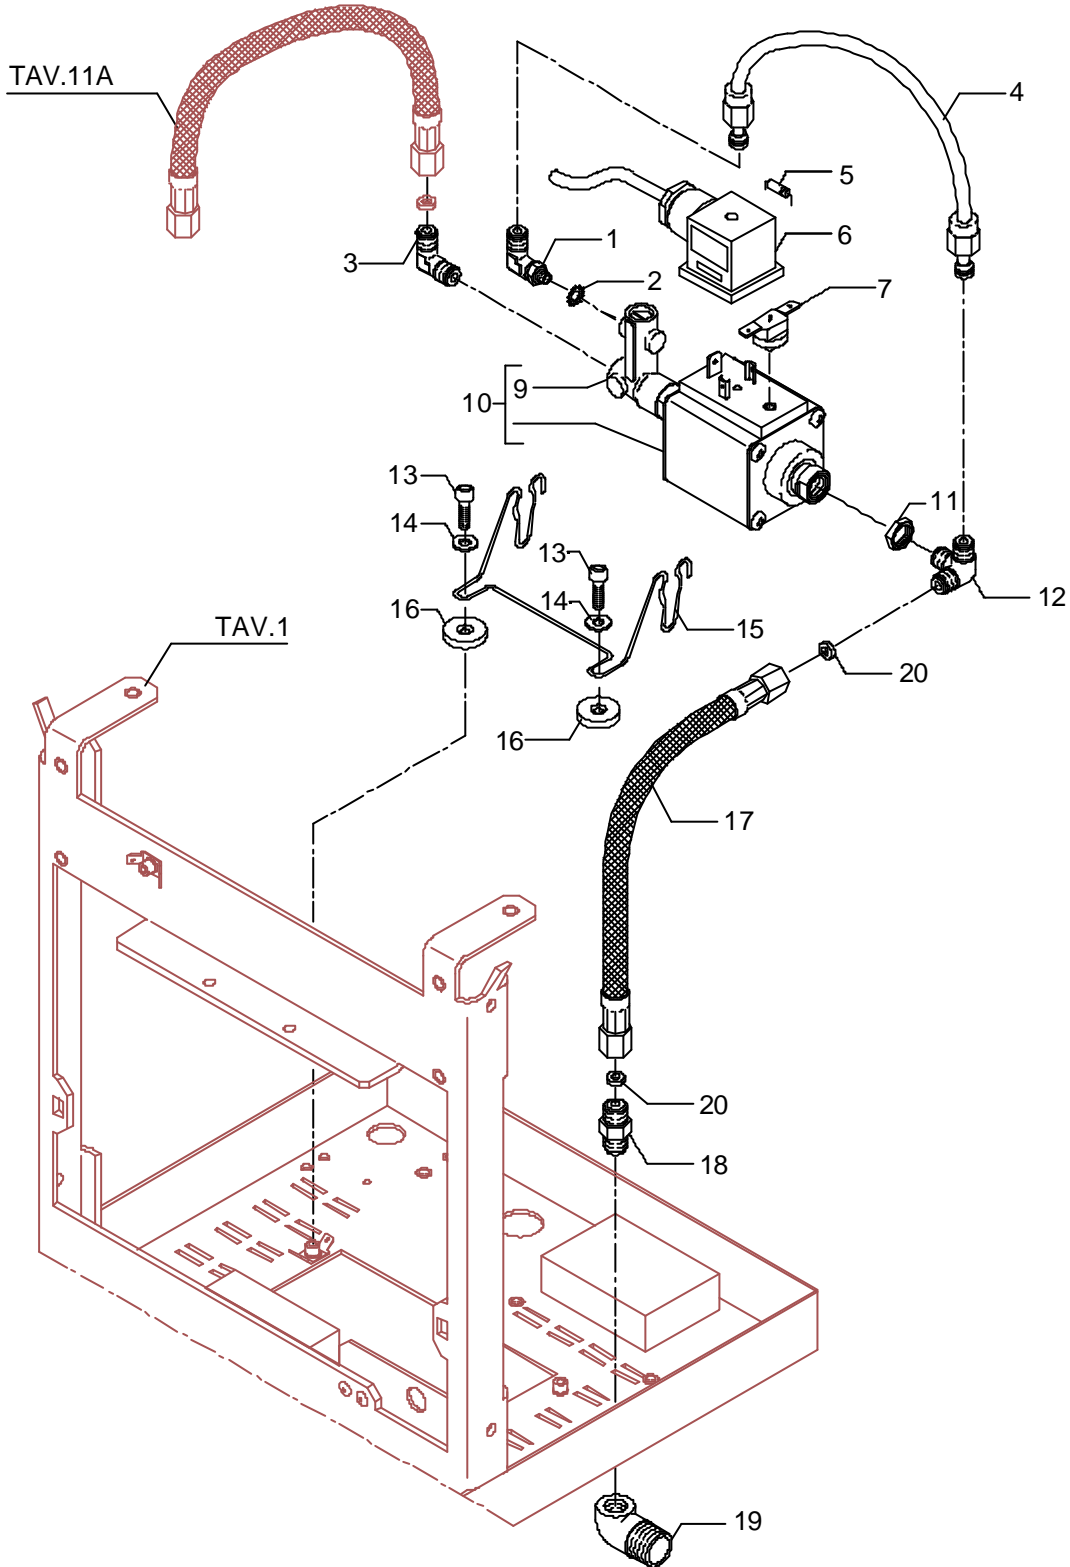

BEZZERA
dal 1901

Tav. 07 (from 26.01.06 230/240v)
(from 01.12.06 110v)

vsezip.ru

POS	DESCRIPTION	CODE	REFERENCE
1	UNION ELBOW 1/8"G	7303001	-
2	RUBBER-HOLDER FITTING	7303006	-
3	VIBRATION PUMP 100V 50/60Hz	7731017	-
3	VIBRATION PUMP 120V 50/60Hz	7731011	-
3	VIBRATION PUMP 230V 50HZ	7731009	-
3	VIBRATION PUMP 240V 50/60Hz	7731014	-
4	SCREW TCEI M4 X 12 UNI 5931 8.8 ZN	7806002	-
5	PLAIN WASHER D5 X 11 X 1	7805009	-
6	PUMP SUPPORT SHAPED SPRING AISI 302	5471534	-
7	TAP GASKET EPT 70SH	5493023	-
8	ADHESIVE SPONGE 55X55X20	7499904LL	-
9	PUMP-SOLENOID VALVE HOSE	5194527LL	-

BEZZERA
dal 1901

Tav. 07A (up to 25.01.06 230/240v)
(up to 30.11.06 110v)

vsezip.ru

POS	DESCRIPTION	CODE	REFERENCE
1	ASSEMBLY FITTING FOR PUMP	5973050	-
2	NOTCHED WASHER D5 DIN 6798A A2	7814002	-
3	UNION ELBOW 1/8"G	7303001	-
4	BY-PASS HOSE D6 PTFE	5194521LL	-
5	DIODE	7632402	-
6	CONNECTOR WITH DIODE AND CABLE L=550MM	7631507LL	-
7	THERMIC SAFETY DEVICE 250V 100°C AUTOMATIC	7634805	-
7	THERMIC SAFETY DEVICE 250V 100°C MANUAL	7634806	-
7	THERMIC SAFETY DEVICE 250V 80°C MANUAL	7634802	-
9	BY-PASS FITTING	7303009	-
10	VIBRATION PUMP 100V	5966007	-
10	VIBRATION PUMP WITH BY-PASS 110V	7731002	-
10	VIBRATION PUMP WITH BY-PASS 220V/240V	7731003	-
11	NUT 1/8"G H3	5221844	-
12	FITTING 3 WAY 1/8" X 1/8" X 1/8"G OT	7304505	-
13	SCREW TCEI M4 X 12 UNI 5931 8.8 ZN	7806002	-
14	PLAIN WASHER D5 X 11 X 1	7805009	-
15	PUMP SUPPORT SHAPED SPRING AISI 302	5471510	-
16	TAP GASKET EPT 70SH	5493023	-
17	FLEXIBLE HOSE 1/8"G L=240MM	7200501	-
18	STRAIGHT FITTING 1/8"G OT	7304502	-
19	UNION ELBOW 3/8" X 1/8"G OT	5301516	-
20	GASKET D8.5 X 4.2 X 1.5	7492004	-