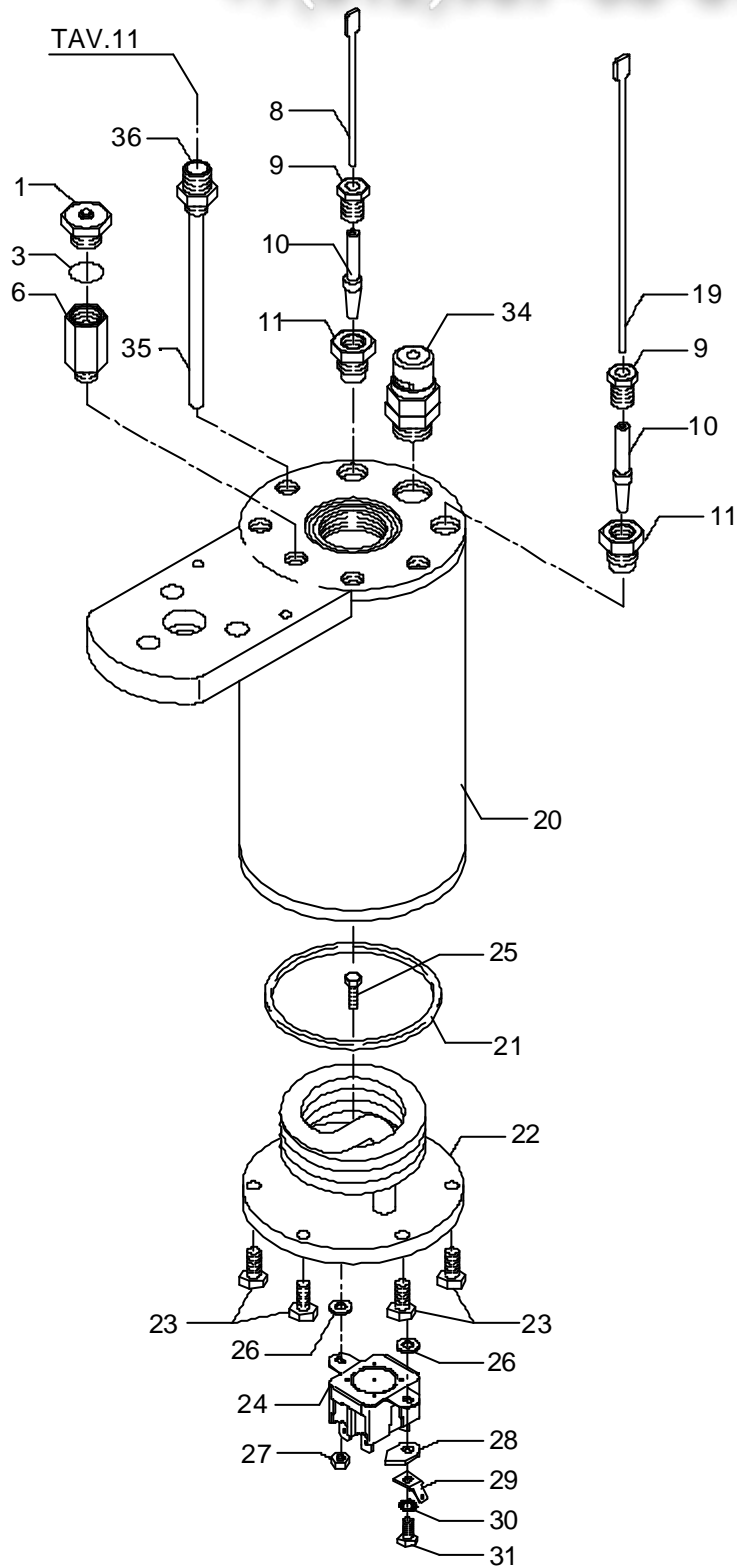

POS	DESCRIPTION	CODE	REFERENCE
1	STEAM PLUG D21	5373901	-
2	SCREW TCI M4X10 UNI 6107 OT	7816205	-
3	WASHER Ø 4	7814001	-
4	WATER PLUG	5373902	-
5	NUT 3/8"G H11.5 OT CHROMED	5221802CM	-
6	ROUND YELLOW SWITCH	7633303	-
7	ORANGE LAMP 110/240V	7633609	-
8	GREEN LAMP 110/240V	7633610	-
9	ROUND GREEN SWITCH	7633304	-
11	ASSEMBLY ADJUSTMENT ROD	5960501	-
12	OR GASKET D7.6 X 2.62 VITON	7496001	-
13	GASKET D8 X 4 EPT 70SH	5493001	-
14	TAP BODY 3/8"G X M13 OT	5283001	-
15	NUT M13 H4 OT	5221801	-
16	OR GASKET D6 X 2 VITON	7496037	-
17	STEAM HOSE CHROMED	5163017CM	-
18	GASKET D8.5 X 5 X 3.2 PTFE	5494001	-
19	STEAM HOSE TERMINAL CHROMED	5226602	-
20	COMPLETE WATER HOSE CHROMED	5163018CM	-
23	ASSEMBLY COMPLETE STEAM HOSE	5966503	-
25	STRAIGHT FITTING M22 X 1 H25 OT CHROMED	5225226CM	-
26	GASKET D20.5X15 H1.5 NBR 70SH	5493003	-
27	WATER HOSE TERMINAL D23.5 H16 OT CHROMED	5226601CM	-
28	ASSEMBLY WATER HOSE	5966504	-
29	COMPLETE STEAM TAP	5974001.01	-
30	ASSEMBLY WATER TAP	5974002.01	-
31	KNOB D32	5371801	-
32	INSULATING	7371001	-