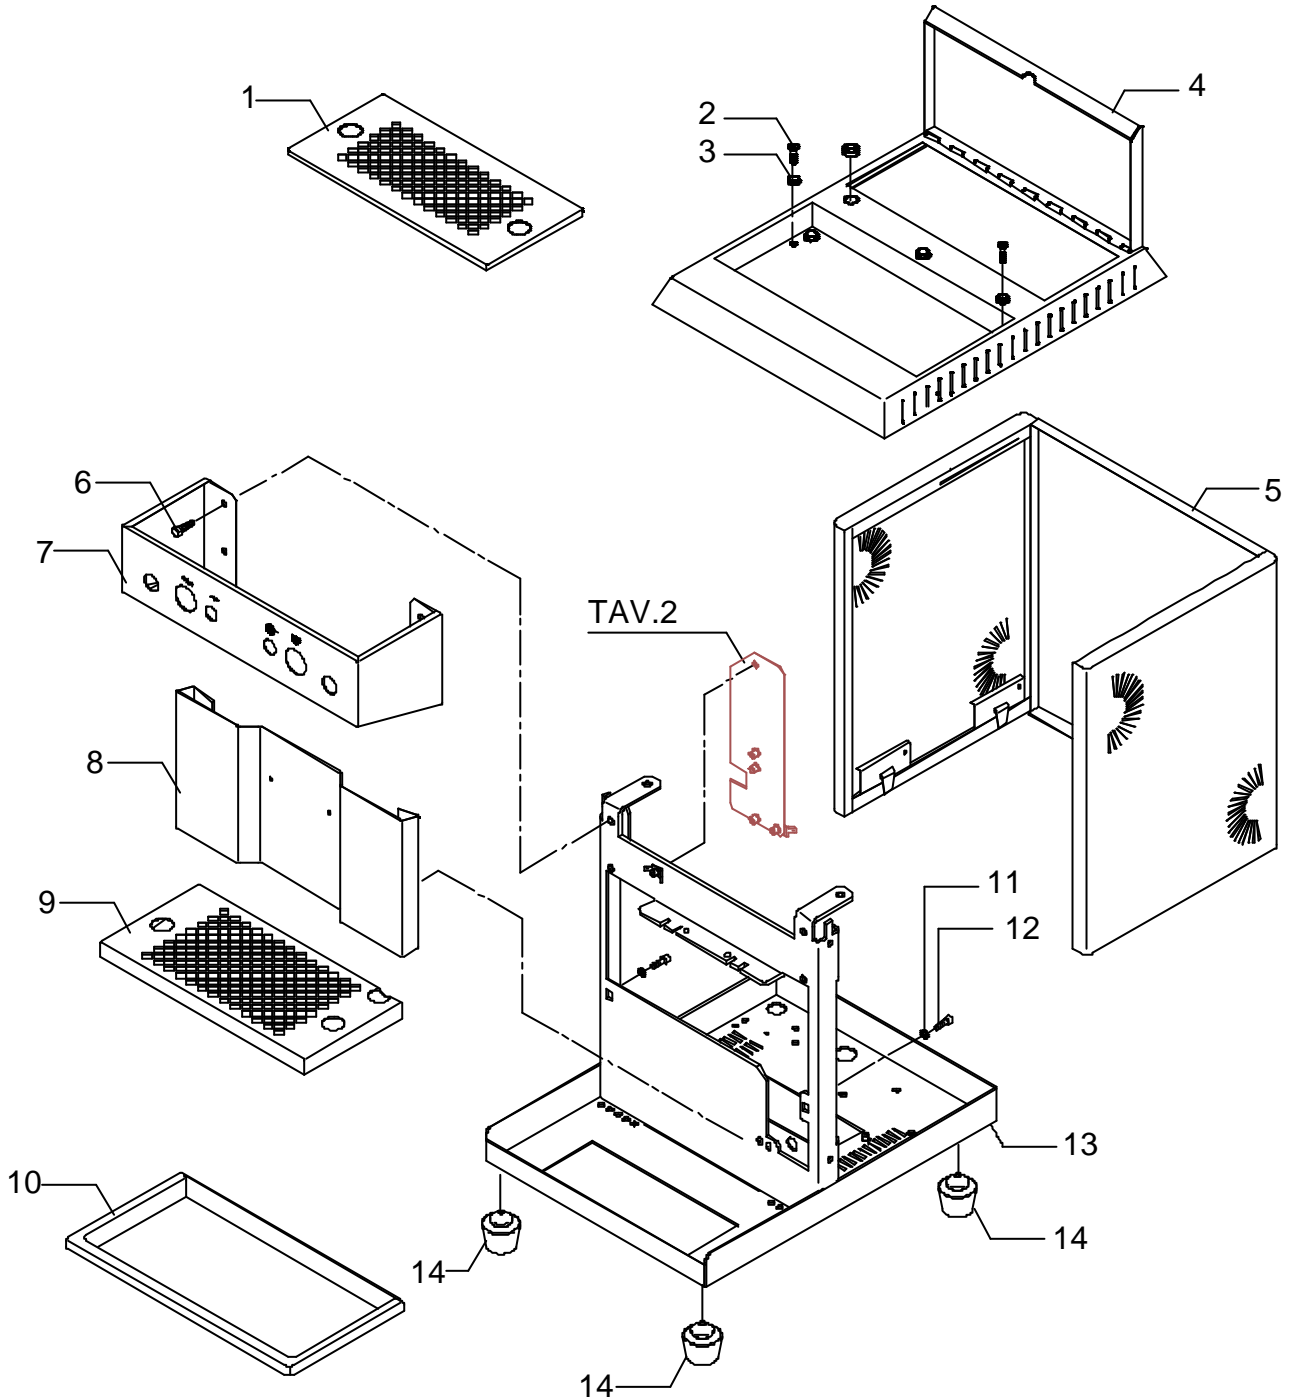

Зип Ощепит

vsezip.ru

+7(812)987-08-81

BZ99

POS	DESCRIPTION	CODE	REFERENCE
1	CUPS-HEATER GRID	5074507LW	-
2	SCREW TPS M4 X 16	7817801	-
3	WASHER FOR SPRING D4 H3 OT NICKEL-PLATED	5221846	-
4	ASSEMBLY CUPS-HEATER	5961527	-
5	ASSEMBLY BODY WHITE	5961529YE	-
5	ASSEMBLY BODY STAINLESS STEEL POLISHED	5961530	-
5	ASSEMBLY BODY STAINLESS STEEL SATINED	5961531	-
5	ASSEMBLY BODY BLACK	5961529VM	-
5	ASSEMBLY BODY RED RAL 3000	5961529VT	-
5	ASSEMBLY BODY RED RAL 3005	5961529YA	-
6	SCREW TE M4X10 UNI 5739 A2	7816404	-
7	WORKING FRONTAL PANEL	5074326SG	-
8	GROUP FRONTAL	5074201LL	-
9	DRIP TRAY GRID	5074506LW	-
10	DRIP TRAY ABS	7373002	-
11	NOTCHED WASHER D5 DIN 6798A A2	7814002	-
12	SCREW TCEI M4X16	7816004	-
13	ASSEMBLY CHASSIS BLACK SEMIPOLISHED RAL 9005 (UP TO 09.03.06)	5344012	-
13	ASSEMBLY CHASSIS BLACK SEMIPOLISHED RAL 9005 (FROM 10.03.06)	5344012.01	-
14	RUBBER FEET (UP TO 09.03.06)	7474202	-
14	RUBBER FEET (FROM 10.03.06)	7474216	-

POS	DESCRIPTION	CODE	REFERENCE
1	CUPS-HEATER GRID	5074508LW	-
2	SCREW TPS M4 X 16	7817301	-
3	WASHER FOR SPRING D4 H3 OT NICKEL-PLATED	5221846	-
4	ASSEMBLY CUPS-HEATER	5961528	-
5	ASSEMBLY BODY WHITE	5961529YE	-
5	ASSEMBLY BODY STAINLESS STEEL POLISHED	5961530	-
5	ASSEMBLY BODY STAINLESS STEEL SATINED	5961531	-
5	ASSEMBLY BODY BLACK	5961529VM	-
5	ASSEMBLY BODY RED RAL 3000	5961529VT	-
5	ASSEMBLY BODY RED RAL 3005	5961529YA	-
6	SCREW TE M4X10 UNI 5739 A2	7816404	-
7	WORKING FRONTAL PANEL	5074326SG	-
8	GROUP FRONTAL	5074201LL	-
9	DRIP TRAY GRID	5074506LW	-
10	DRIP TRAY ABS	7373002LL	-
11	NOTCHED WASHER D5 DIN 6798A A2	7814002	-
12	SCREW TCEI M4X16	7816004	-
13	ASSEMBLY CHASSIS BLACK SEMIPOLISHED RAL 9005 (UP TO 09.03.06)	5344012	-
13	ASSEMBLY CHASSIS BLACK SEMIPOLISHED RAL 9005 (FROM 10.03.06)	5344012.01	-
14	RUBBER FEET (UP TO 09.03.06)	7474202	-
14	RUBBER FEET (FROM 10.03.06)	7474216	-
15	FITTING 3/8"G	5225230	-
16	RUBBER-HOLDER D11 OT	5224403	-
17	CLAMP D14	7611502	-
18	HOSE D14 L=1.5M PLASTIC	7303502	-