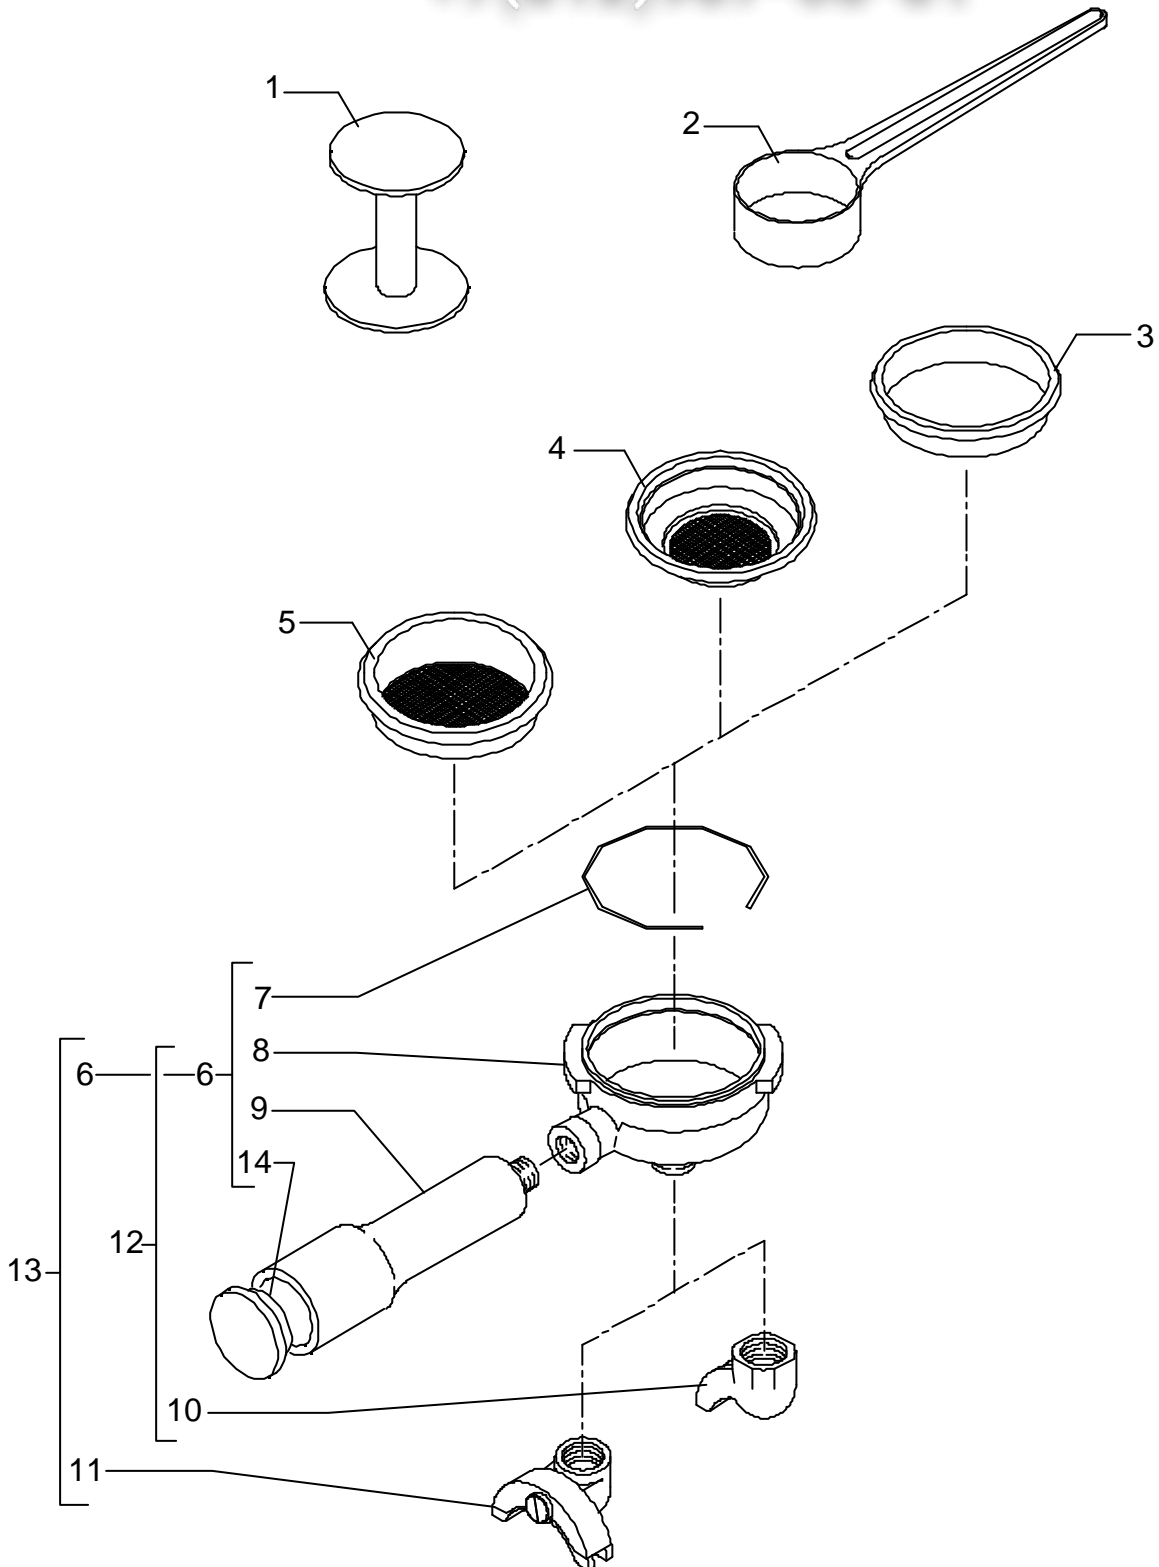

BEZZERA
dal 1901

Тав. 32 (up to 28.02.20)

vsezip.ru

POS	DESCRIPTION	CODE	REFERENCE
1	COFFEE-PRESS ABS	5373001	-
2	MEASURER ABS	5372101	-
3	BLIND FILTER	5471003	-
4	FILTER 1 CUP 5 GRAMS	5471010	-
4	FILTER 1 CUP 6 GRAMS	5471004	-
4	FILTER 1 CUP 8 GRAMS	5471011	-
5	FILTER 2 CUPS 12 GRAMS	5471007	-
5	FILTER 2 CUPS 14 GRAMS	5471009	-
6	FILTER-HOLDER WITHOUT SPOUT GREY	5965535.01	-
7	SHAPED SPRING D1.4 AISI 302	5471507	-
8	FILTER-HOLDER D62	5286007.01CM	-
9	FILTER-HOLDER KNOB	7371514	-
10	SPOUT 1 WAY	7305006	-
10	SPOUT 1 WAY SHORT	7288505	-
11	SPOUT 2 WAY	7305007	-
11	SPOUT 2 WAY SHORT	7288501	-
12	ASSEMBLY COMPLETE FILTER-HOLDER 1 CUP	5965514.01	-
12	ASSEMBLY COMPLETE FILTER-HOLDER 1 CUP (WITH SHORT SPOUT)	5975504.01	-
13	ASSEMBLY COMPLETE FILTER-HOLDER 2 CUPS	5965515.01	-
13	ASSEMBLY COMPLETE FILTER-HOLDER 2 CUPS (WITH SHORT SPOUT)	5975505.01	-
14	PLUG	5373915	-