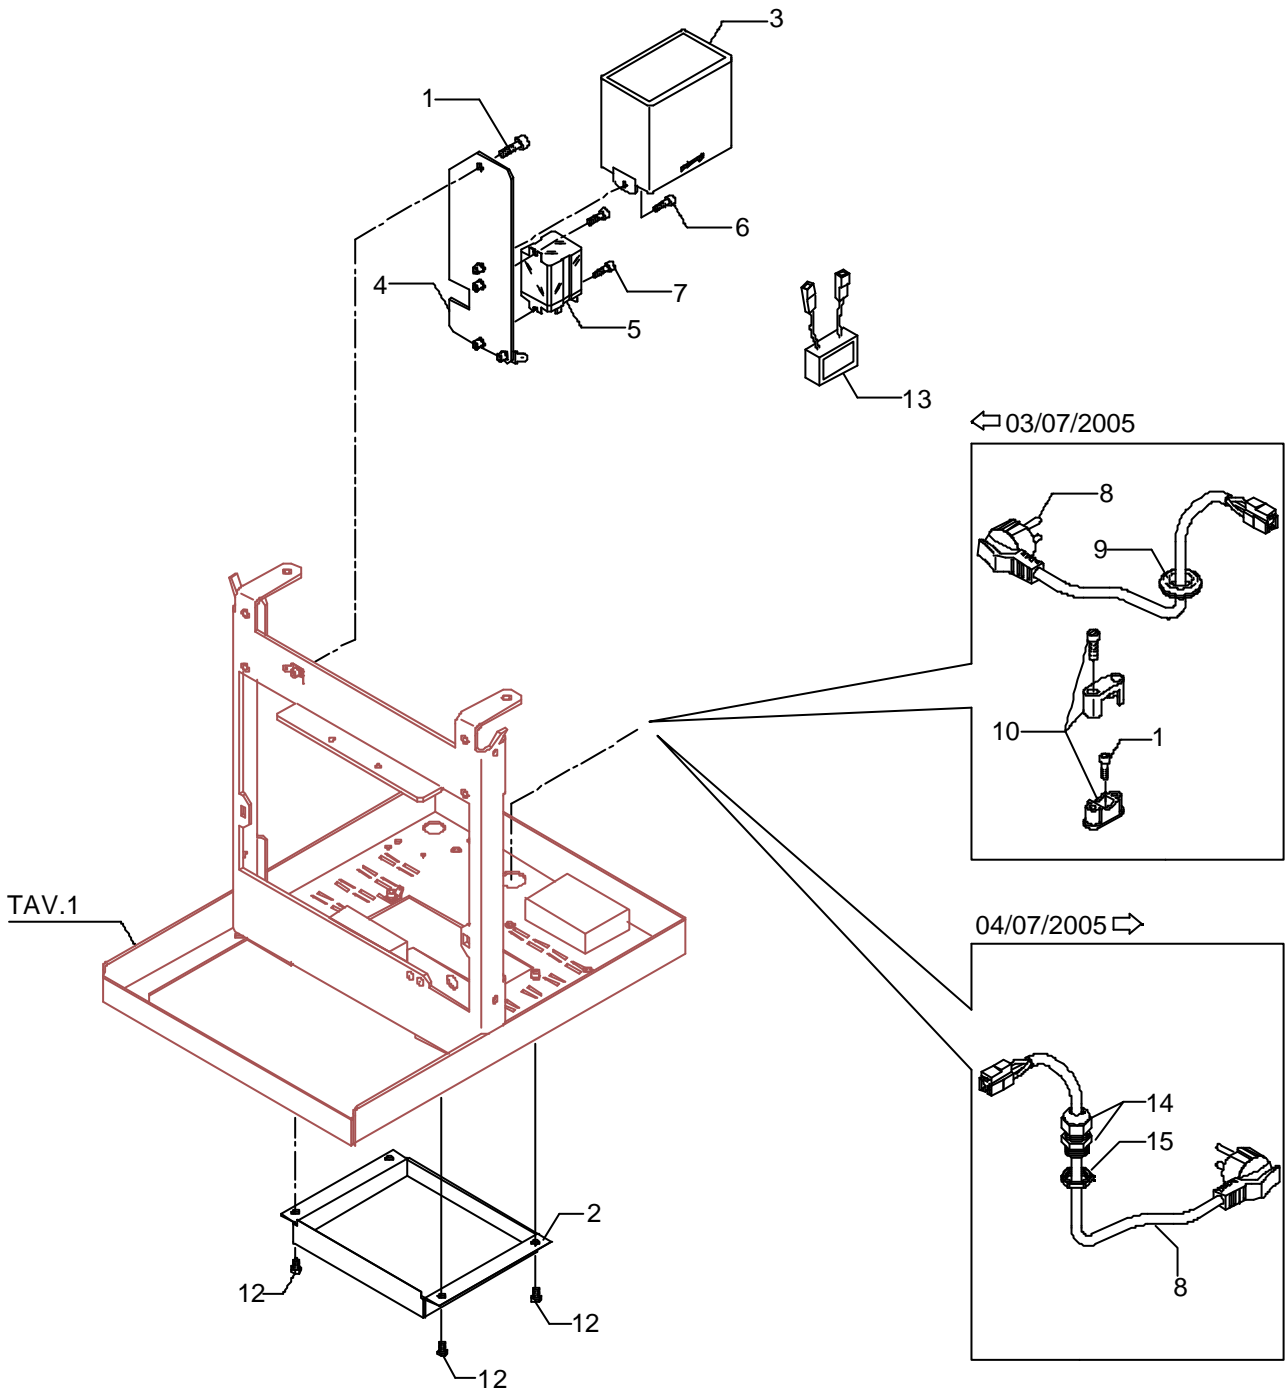

BEZZERA
dal 1901

Tav. 03 (riferimento 02.06)

vsezip.ru

POS	DESCRIPTION	CODE	REFERENCE
1	EXCHANGER-GROUP SOLENOID VALVE HOSE	5162185LL	-
2	SUCTION HOSE D6 L=130MM PTFE	5192301	-
3	STRAIGHT FITTING 1/8"G X M12 OT	5302006	-
4	EXCHANGER- SURPRESSION VALVE HOSE	5162184LL	-
5	STRAIGHT FITTING 1/8"G OT	7304502	-
6	ASSEMBLY EXCHANGER HOSE POLISHED	5329005.01BL	-
7	STEAM TAP HOSE	5162057LL	-
8	HOSE FOR SOLENOID VALVE OF GROUP	5162056LL	-
9	STRAIGHT FITTING M12 X 1/8"G OT H23	5302003	-
10	STRAIGHT FITTING M12 X 1/8"G OT H33	5302007	-
11	GASKET D32 X 3 BRASS	5495007	-
12	PRESSOSTAT XP/100 1/4"G CALIBRATION 1.2 BAR	7433008	-
12	PRESSOSTAT XP/100 1/4"G CALIBRATION 1 BAR (STANDARD)	7433002	-
14	PRESSOSTAT HOSE	5162152LL	-
15	STRAIGHT FITTING 1/8"G X M12 OT	5302004	-
16	CAP NUT M12	5221813	-
17	GASKET D10.5 X 2	5492008	-
18	WATER TAP HOSE	5162156LL	-