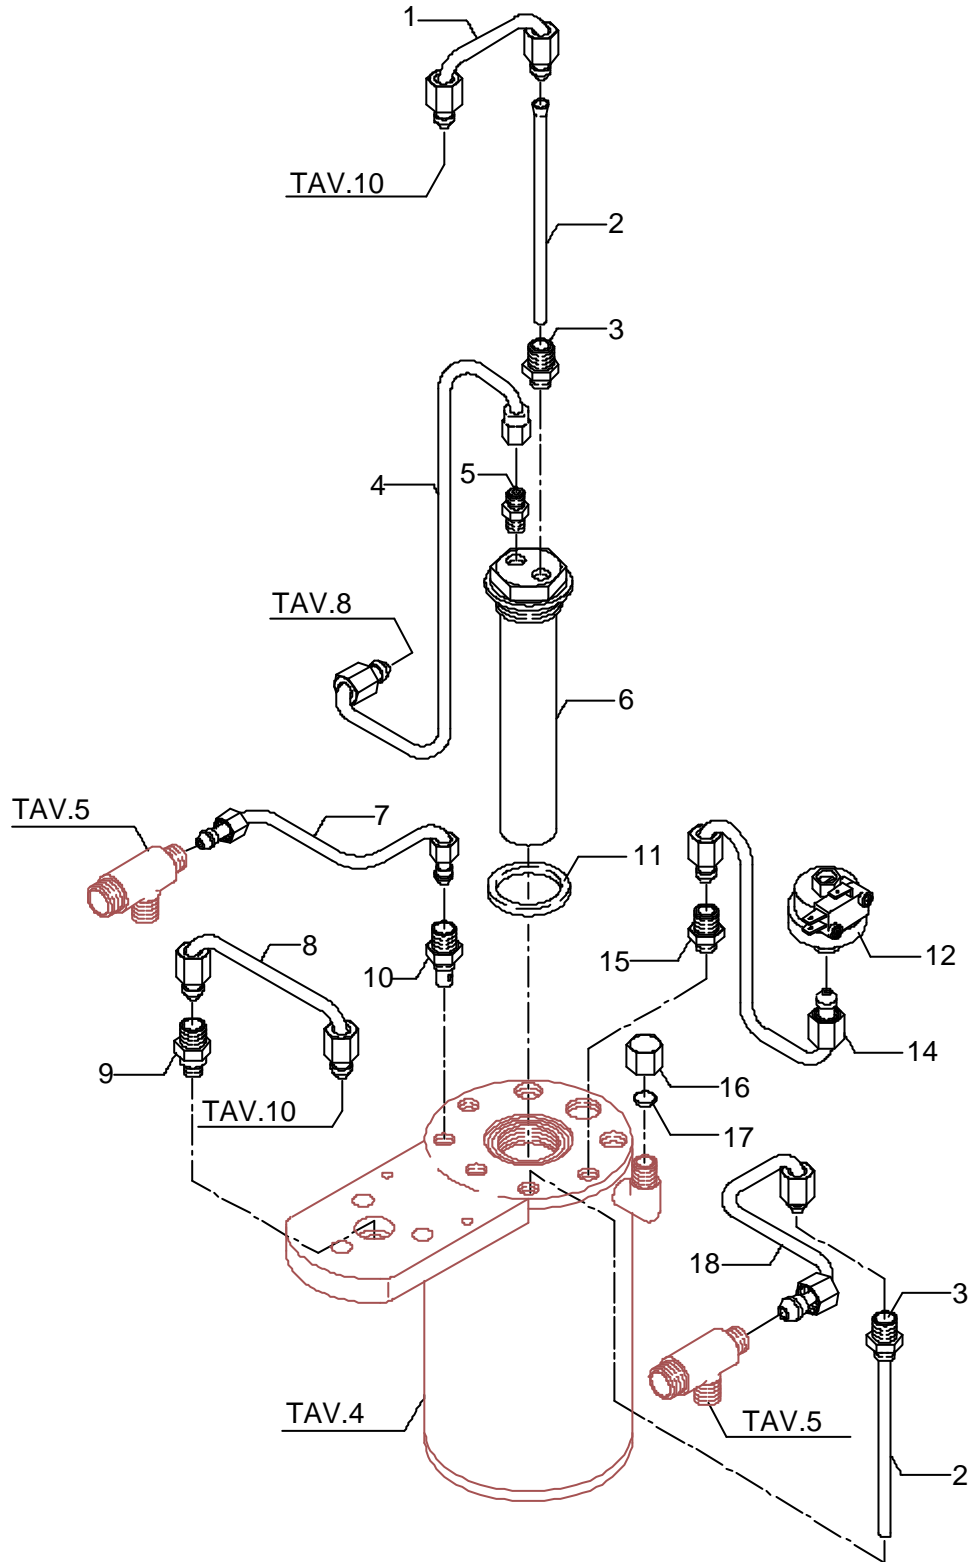

Mod. BZ99S
BZ99R

vsezip.ru

+7(812)987-08-81

BEZZERA
dal 1901

Тав. 03 (incl. 30.09.08)

vsezip.ru

POS	DESCRIPTION	CODE	REFERENCE
1	EXCHANGER-GROUP SOLENOID VALVE HOSE	5162185.01LL	-
2	SUCTION HOSE D6 L=130MM PTFE	5192301	-
3	STRAIGHT FITTING 1/8"G X M12 OT	5302006	-
4	EXCHANGER- SURPRESSION VALVE HOSE	5162184.01LL	-
5	STRAIGHT FITTING 1/8"G OT	7304502	-
6	ASSEMBLY EXCHANGER HOSE POLISHED	5329005.01BL	-
7	STEAM TAP HOSE	5162057LL	-
8	HOSE FOR SOLENOID VALVE OF GROUP	5162056LL	-
9	STRAIGHT FITTING M12 X 1/8"G OT H23	5302003	-
10	STRAIGHT FITTING M12 X 1/8"G OT H33	5302007	-
11	GASKET D32 X 3 BRASS	5495007	-
12	PRESSOSTAT XP/100 1/4"G CALIBRATION 1.2 BAR	7433008	-
12	PRESSOSTAT XP/100 1/4"G CALIBRATION 1 BAR (STANDARD)	7433002	-
14	PRESSOSTAT HOSE	5162152LL	-
15	STRAIGHT FITTING 1/8"G X M12 OT	5302004	-
16	CAP NUT M12	5221813	-
17	GASKET D10.5 X 2	5492008	-
18	WATER TAP HOSE	5162055LL	-