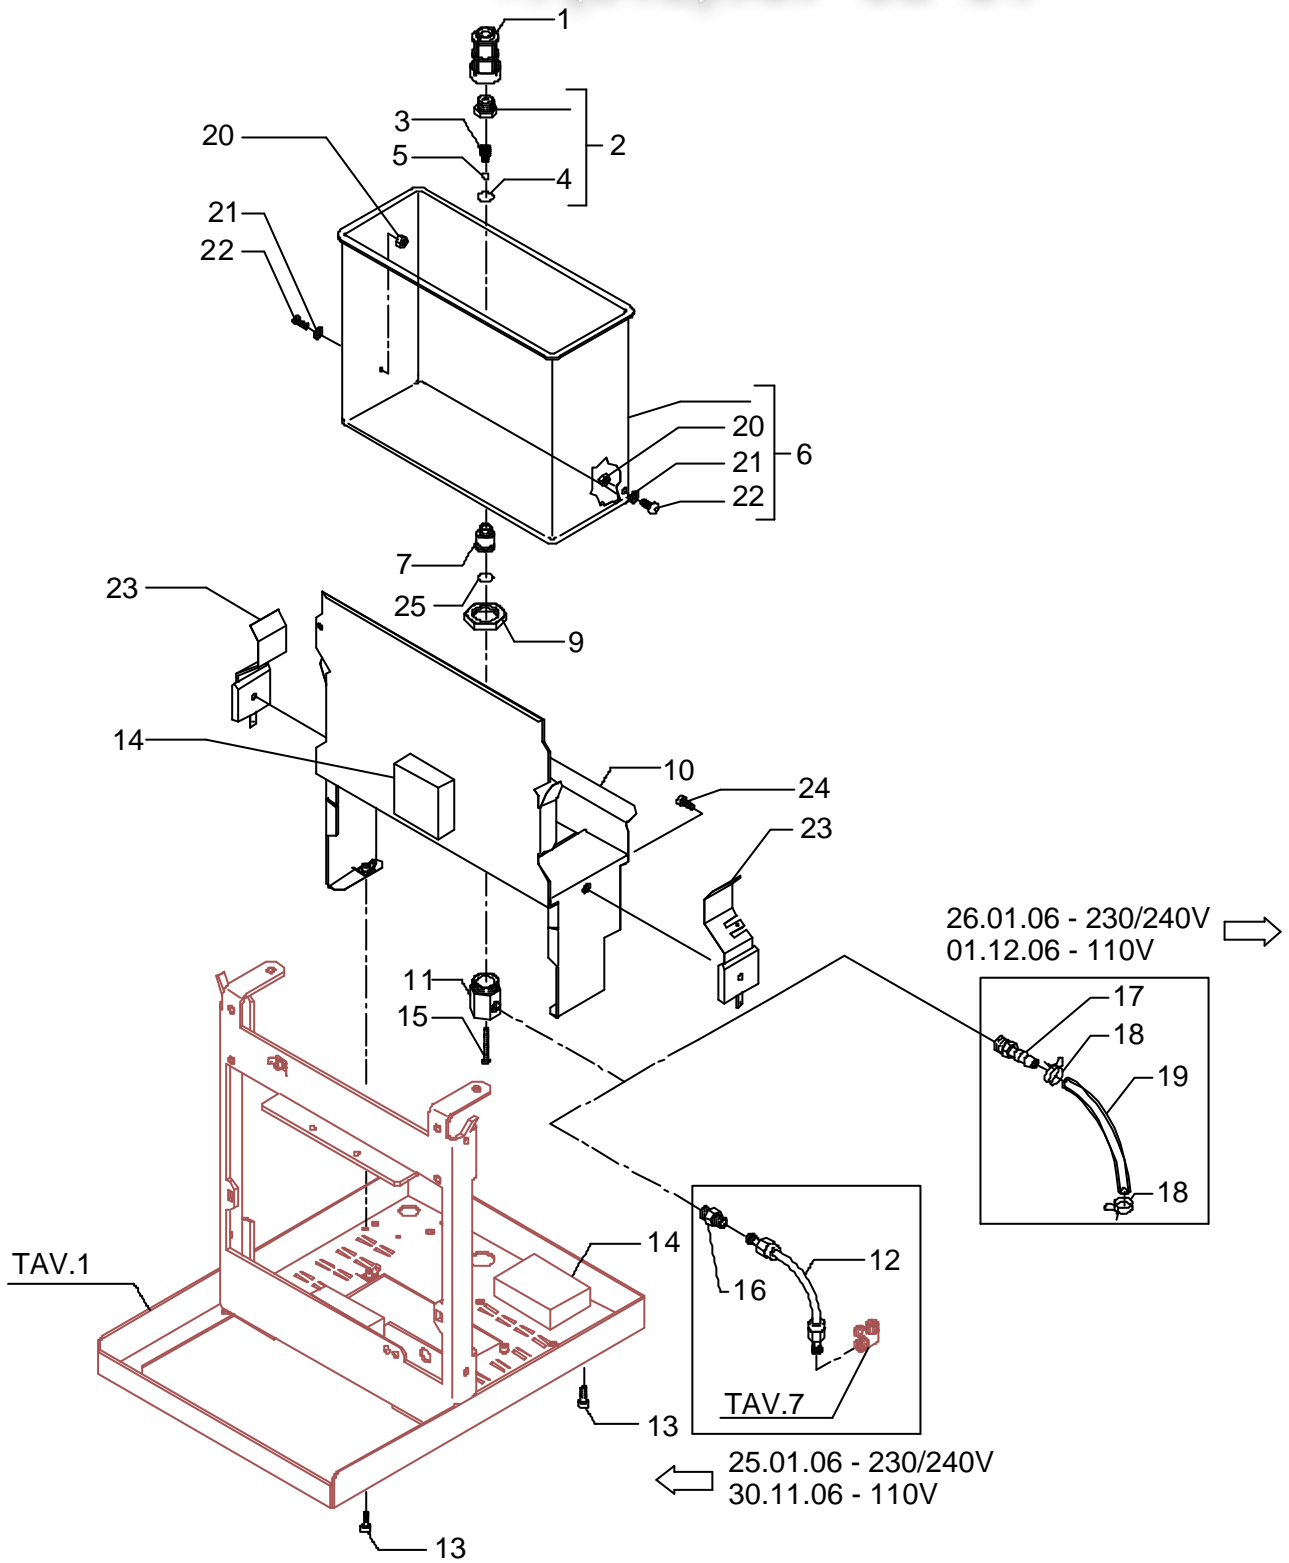

BEZZERA
dal 1901

Tav. 07 (up to 25.01.09 230/240v)
(up to 30.11.06 110v)

vsezip.ru

POS	DESCRIPTION	CODE	REFERENCE
1	ASSEMBLY FITTING FOR PUMP	5973050	-
2	NOTCHED WASHER D5 DIN 6798A A2	7814002	-
3	UNION ELBOW 1/8"G	7303001	-
4	BY-PASS HOSE D6 PTFE	5194521LL	-
5	DIODE	7632402	-
6	CONNECTOR WITH DIODE AND CABLE L=550MM	7631507LL	-
7	THERMIC SAFETY DEVICE 250V 100°C AUTOMATIC	7634805	-
7	THERMIC SAFETY DEVICE 250V 100°C MANUAL	7634806	-
7	THERMIC SAFETY DEVICE 250V 80°C MANUAL	7634802	-
9	BY-PASS FITTING	7303009	-
10	VIBRATION PUMP 100V	5966007	-
10	VIBRATION PUMP WITH BY-PASS 110V	7731002	-
10	VIBRATION PUMP WITH BY-PASS 220V/240V	7731003	-
11	NUT 1/8"G H3	5221844	-
12	FITTING 3 WAY 1/8" X 1/8" X 1/8"G OT	7304505	-
13	SCREW TCEI M4 X 12 UNI 5931 8.8 ZN	7806002	-
14	PLAIN WASHER D5 X 11 X 1	7805009	-
15	PUMP SUPPORT SHAPED SPRING AISI 302	5471510	-
16	TAP GASKET EPT 70SH	5493023	-
17	PUMP-SOLENOID VALVE HOSE D6	5194522LL	-