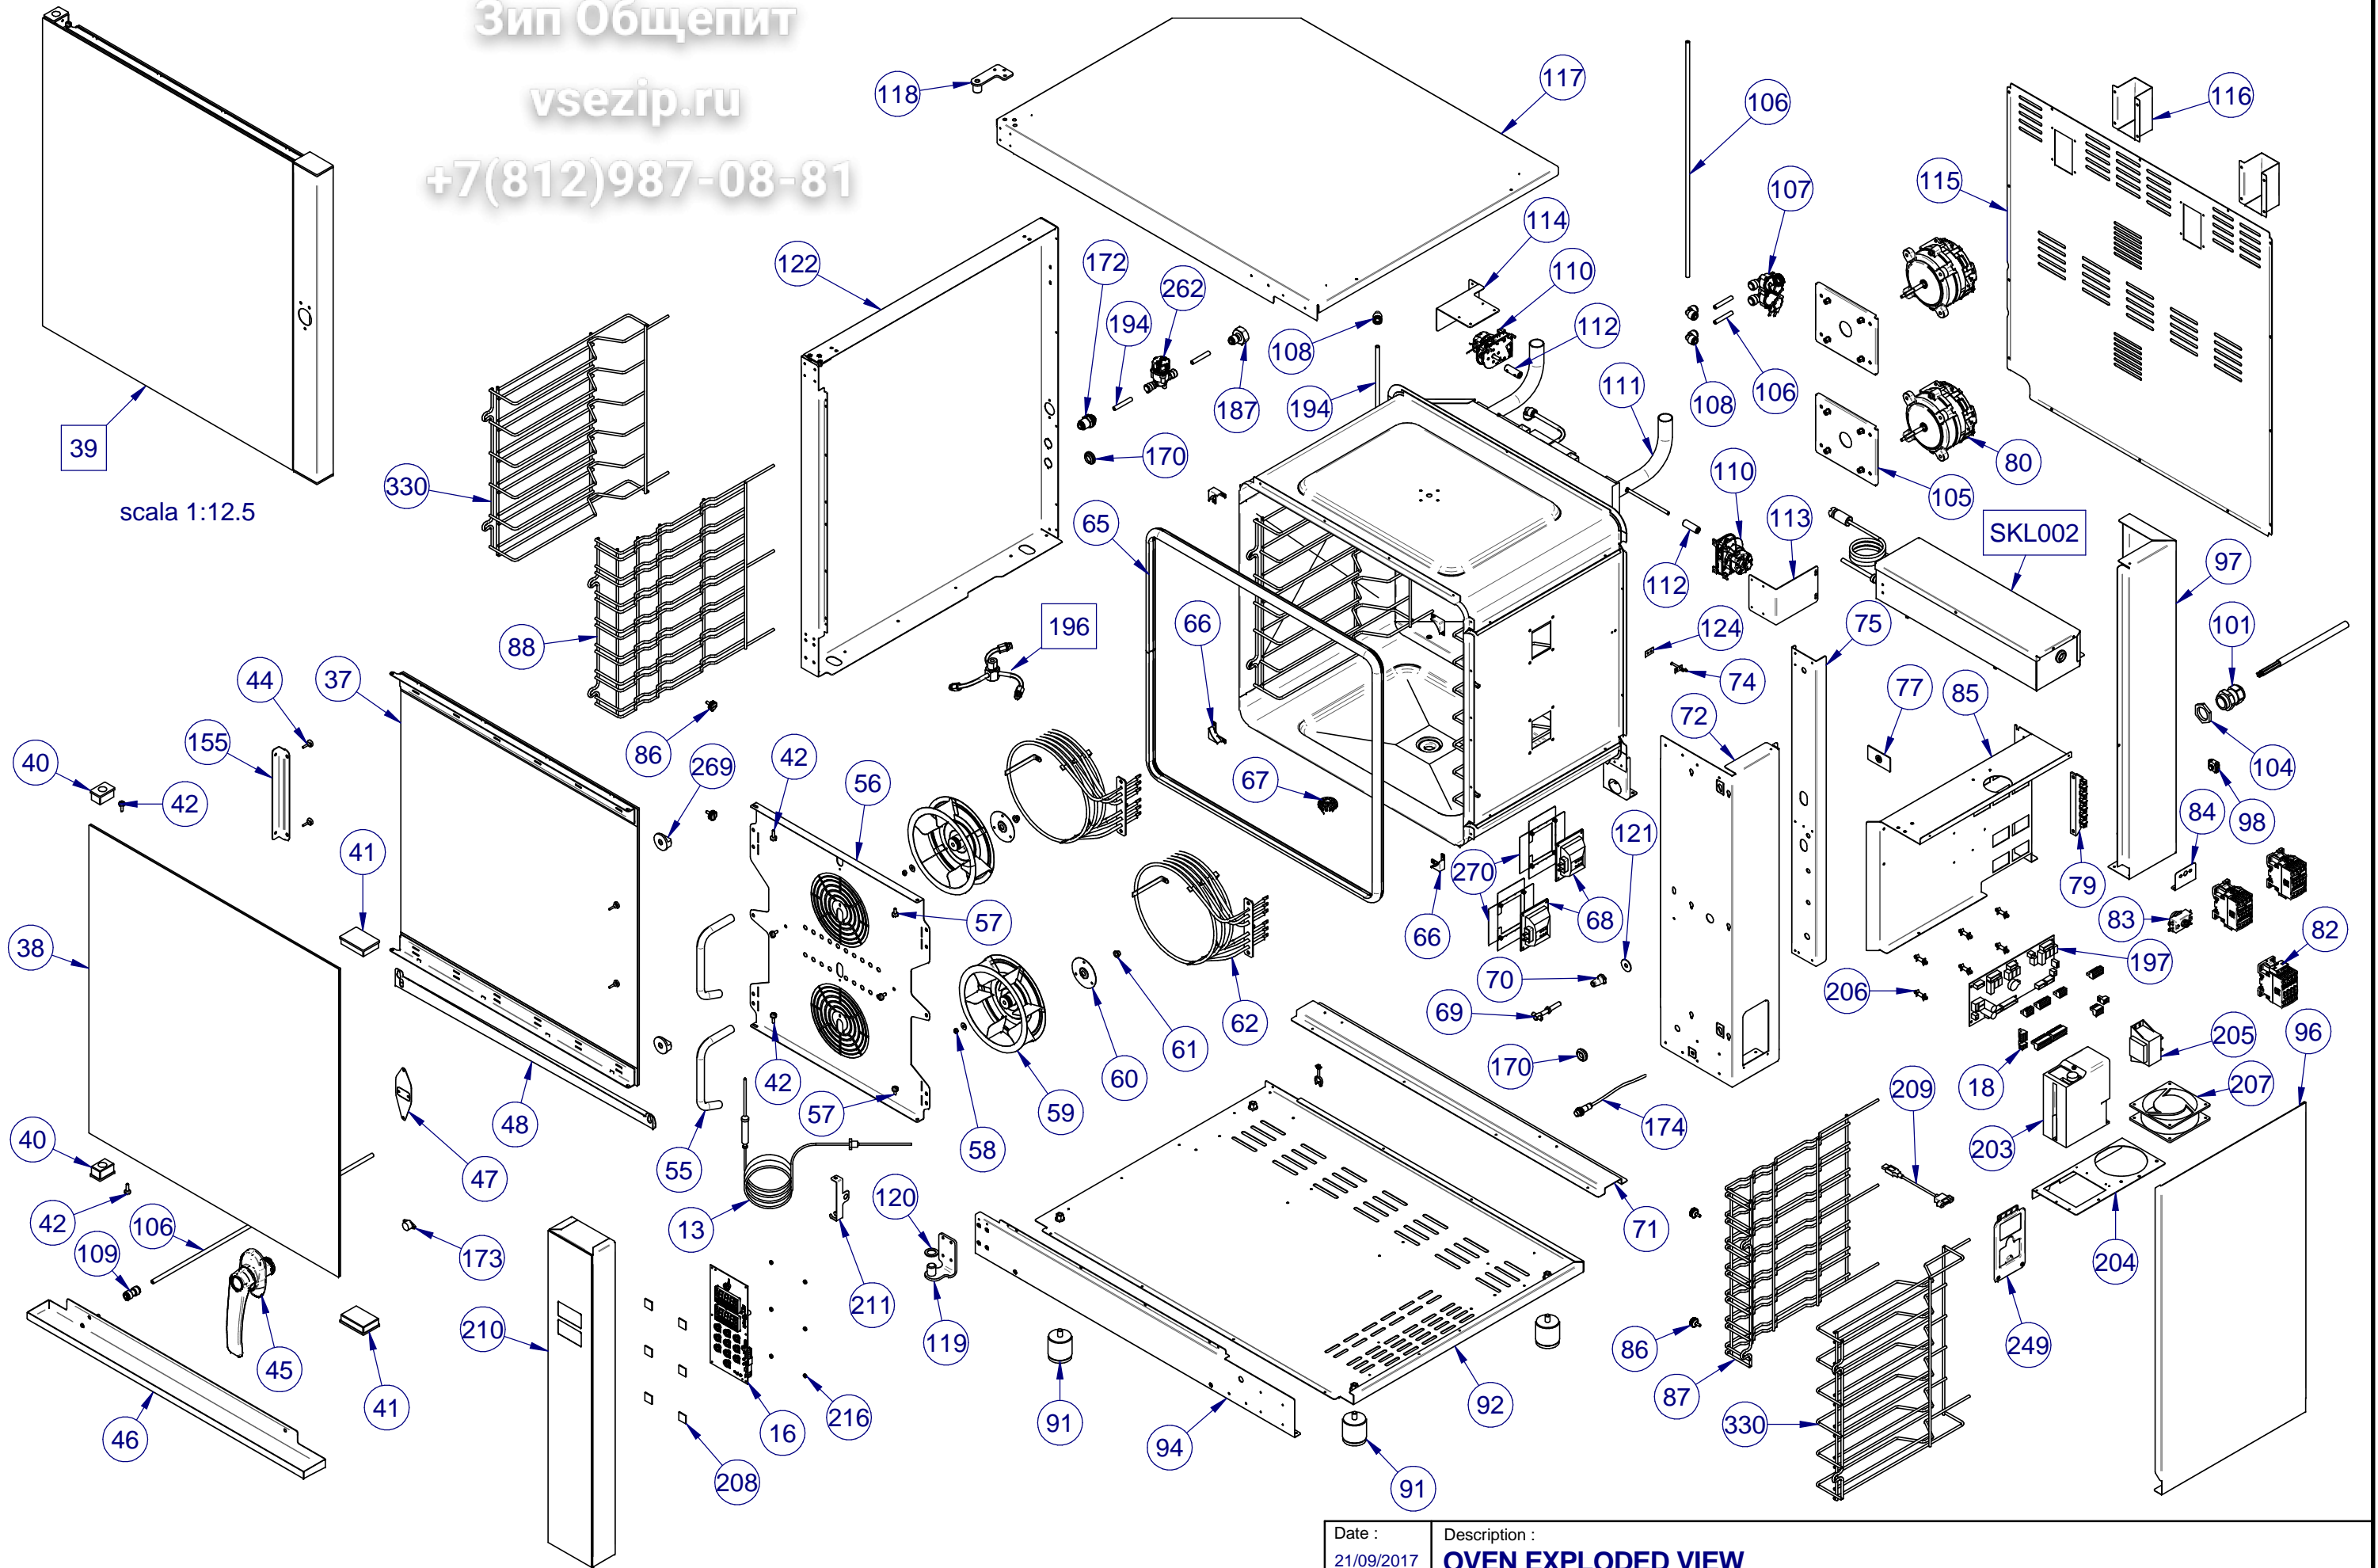

Зип Общепит

vsezip.ru

+7(812)987-08-81

scala 1:12.5

Scale :
1:12.5

A3
mm

Reserved property :

Drawing by:
MATTEO P.

Date :
21/09/2017
Model :
.....

Description :
OVEN EXPLODED VIEW
Name:
M06S, SP07S

..