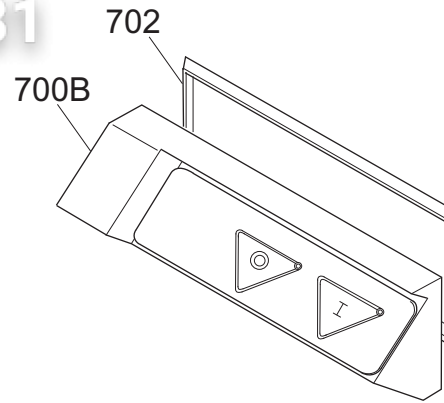

Ver. 1-PHASE

Da / From