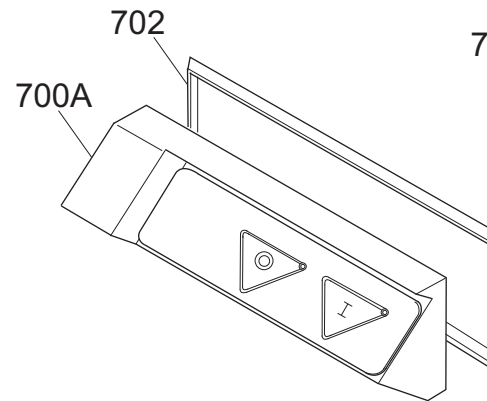

Ver. 1-PHASE

Da / From 12.2018

Зип Общепит
vsezip.ru
+7(812)987-08-81

Ver. 1-PHASE

Da / From

Fino a / Until 11.2018

Fino a

RIF. 704AMN FUORI PRODUZIONE
ORDINARE RIF. 700B+704BMN

REF. 704AMN NO MORE AVAILABLE
PLEASE ORDER REF. 700B+704BMN

RIF. 704AT
ORDINARE RIF. 700B+704BMN

REF. 704AT
PLEASE ORDER REF. 700B+704BMN