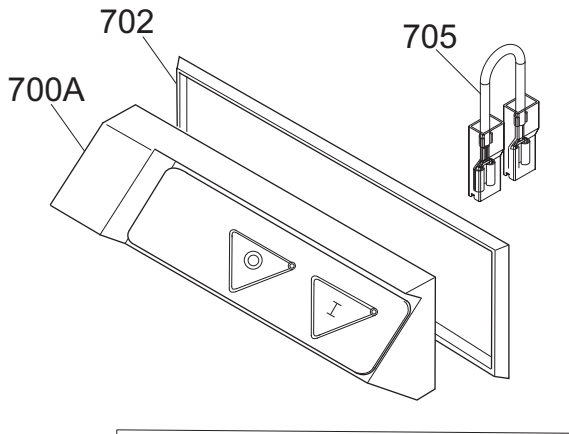

Fino a / Until 11.2018