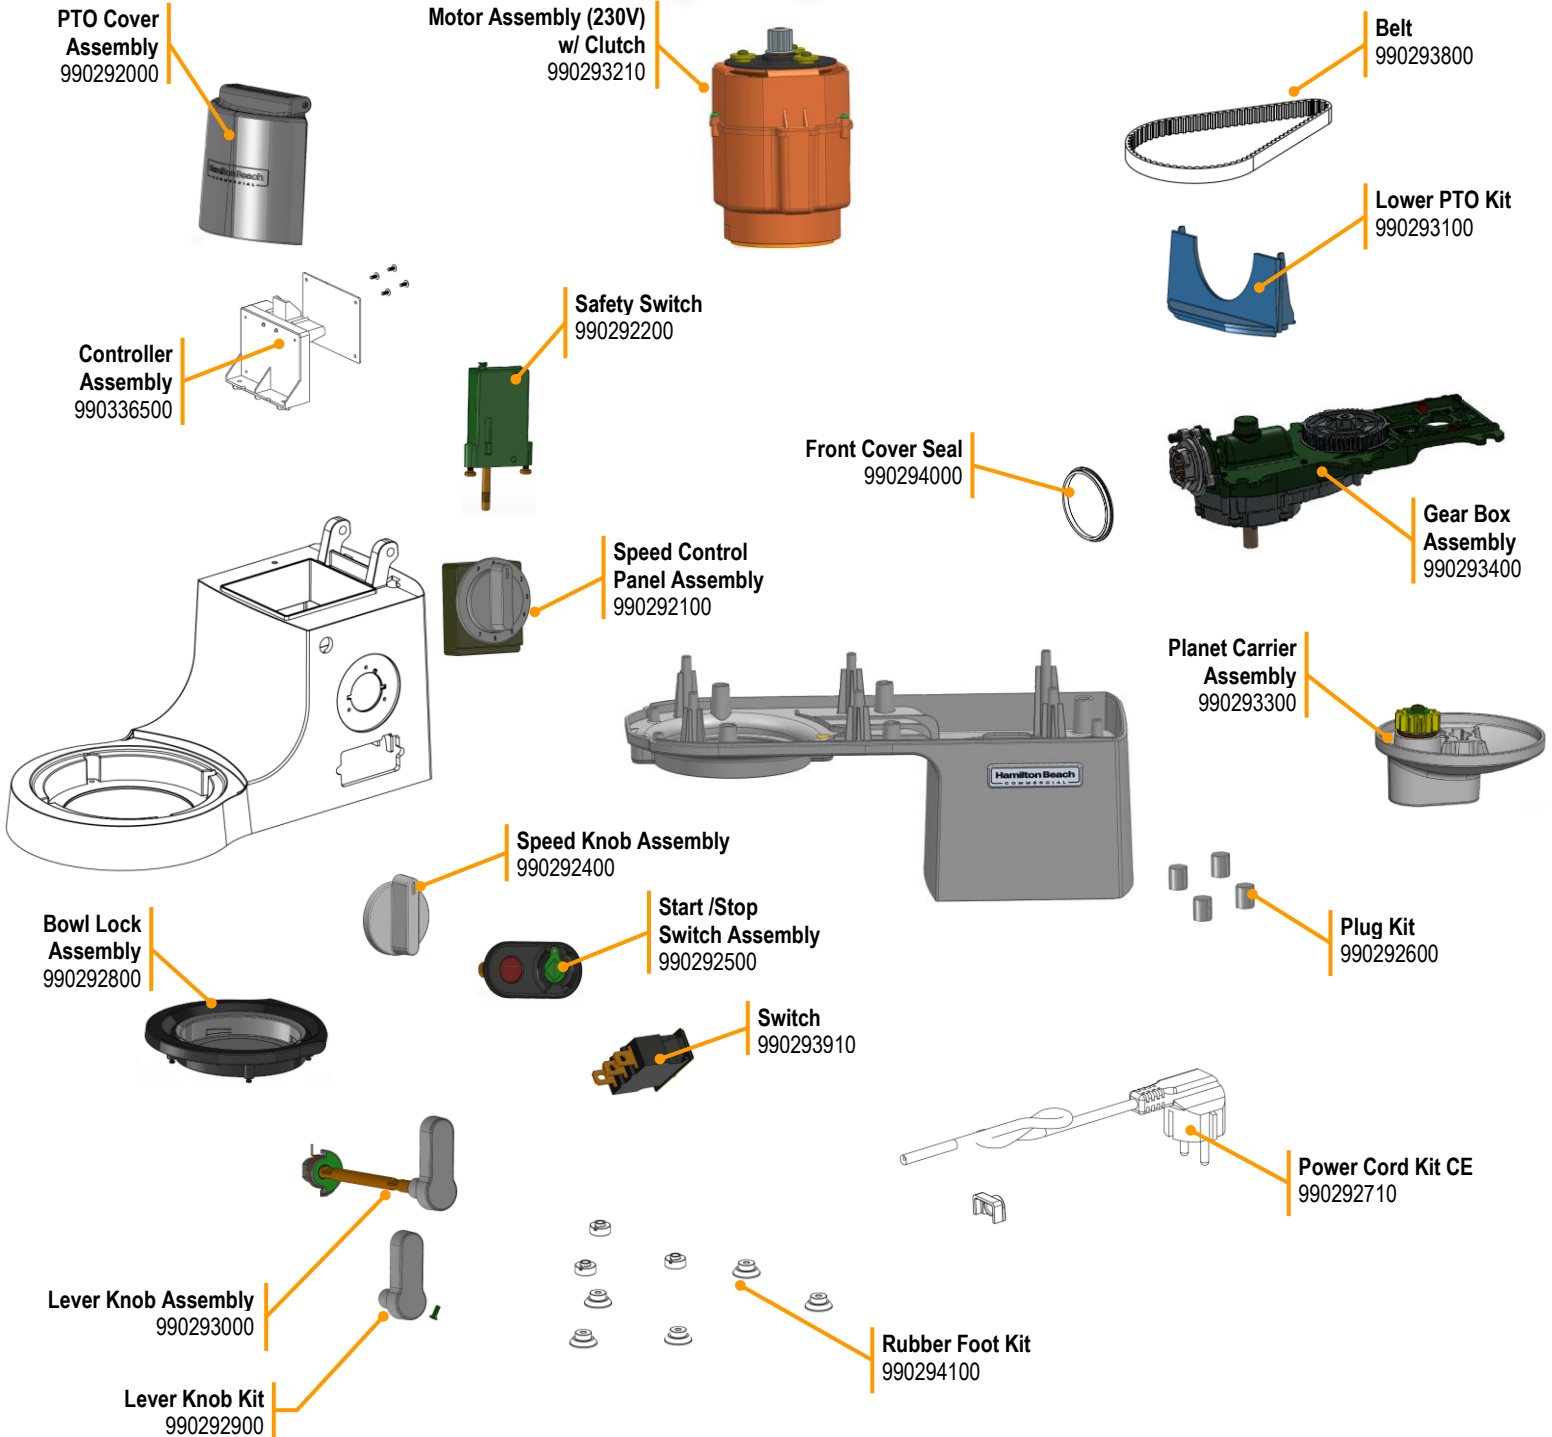

Parts and Accessories Diagram

Model CPM800-CE (230V)

PROPRIETARY RIGHTS NOTICE This document and all information contained within it is the property of Hamilton Beach Brands, Inc. (HBB). It is confidential and proprietary and has been provided to you for a limited purpose. It must be returned or destroyed upon request. Disclosure, reproduction or use of this document and any information contained within it, in full or in part, for any purpose is forbidden without the prior written consent of HBB. No photographs may be taken of any article fabricated or assembled from this document without the prior written consent of HBB.

Replacement Parts
+7(812)987-08-81

<p>Hamilton Beach 4421 Waterfront Drive Glen Allen, VA 23060</p>	Revision Description: Create new CARE part.					
	Request Number:	DOC10184	Revision Date:	09/05/2019	Approved by:	DOC10184
	Issue Code(s):		Page:	1 of 2	Document #:	540097100
					Rev:	E