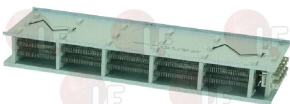

PRIMUS 510985

Suitable for:

3455264 HEATING ELEMENT 2500W 230V CONDENSER

for Dryer (IMESA) ES5EGC - ES5EGE - ES5EIC
ES5EIE
for Dryer (PRIMUS) DAM/C5
for Dryer (WHIRLPOOL) AGB204/WP - AGB205/WP
AGB206/WP - AGB207/WP - SACE5 - SE5GC - SE5GE
SE5IC - SE5IE - 016064 - 016066