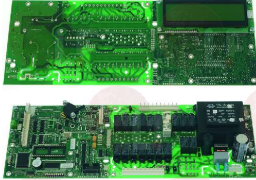

PRIMUS RSP70115801

+7(812)987-08-81

3390301 ELECTRONIC BOARD MCB FC

for Washing machine (PRIMUS) FS10 - FS16 - FS22
 FS33 - FS40 - FS55 - FS6 - FS7 - MB16 - MB26
 MB33 - MB44 - MB66 - RS10 - RS13 - RS16 - RS18
 RS22 - RS27 - RS35 - RS6 - RS7 - XS22 - XS35
 XS43
 for Washing machine (WHIRLPOOL) LWS220 - WACS11
 WACS16AE - WACS17 - WACS23 - WACS28AE
 WACS28AV - WACS35 - WACS35AE - WACS35AV
 WACS42 - WACS46AE - WACS46AV - WACS55
 WACS70AE - WACS70AV - WACS8 - WAC11 - WAC17
 WAC23 - WAC8