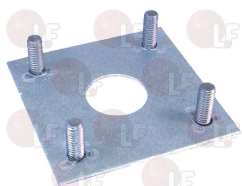

3063095 SPACER