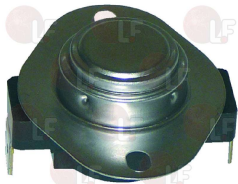

Suitable for:

3744037 SAFETY THERMOSTAT

for Dryer (GIRBAU) SE112
for Dryer (IPSO) DR25 - DR35
for Dryer (PRIMUS) DA11 - DA13 - DA15 - D25
for Dryer (WHIRLPOOL) SACE11 - SACE13 - SACE17
SACE25 - SWE111 - SWE131 - SWE151 - SWE250

PRIMUS RSPM410220

3744076 SAFETY THERMOSTAT KIT 350°C

for Dryer (PRIMUS) D25
for Dryer (WHIRLPOOL) SACE25 - SWE250