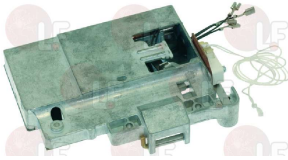

+7(812)987-08-81

3121020 COMPLETE DOOR LOCK WITHOUT DELAYER

for Washing machine (GRANDIMPIANTI) WFM11 - WFM18
WFM8 - WF18E
for Washing machine (POLIMATIC) FS16 - FS22 - FS23
FS23PR
for Washing machine (PRIMUS) FS16 - FS22 - FS23
FS23PRO
for Washing machine (WHIRLPOOL) 016004-WACS17