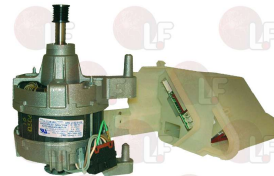

PRIMUS 102035

PRIMUS 509820

3340122 MOTOR JQA48T17D11001AP 1/4HP 60Hz

TS.80.S4.4000 - 0256014
for Dryer (PRIMUS) DA13 - D11
for Dryer (WHIRLPOOL) SWE111 - SWE131

3340067 MOTOR LM5

for Washing machine (ASKO) WMC55
for Washing machine (IMESA) LM5 - LM5EGDP
LM5EGDV - LM5EIDP - LM5EIDV
for Washing machine (PRIMUS) PW5
for Washing machine (WHIRLPOOL) AGB200 - AGB200/WP
AGB201 - AGB201/WP - AGB202 - AGB202/WP
AGB203 - AGB203/WP - WES5GP - WES5GV - WES5IP
WES5IV