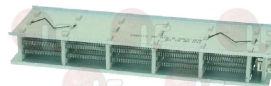

Suitable for:

3355893 HEATING ELEMENT 6000W 230/400V
dimensions 360x90x50 mm
for Dryer (IPSO) CD165 - CD220 - CD350
for Dryer (POLIMATIC) T11 - T13 - T16 - T24 - T35
for Dryer (PRIMUS) T11 - T13 - T16 - T24 - T35
T9

+7(812)987-08-81

PRIMUS 510984

3455256 HEATING ELEMENT 7000W 230V
for Dryer (IPSO) DR35
for Dryer (PRIMUS) DA13
for Dryer (WHIRLPOOL) SACE13 - SWE111