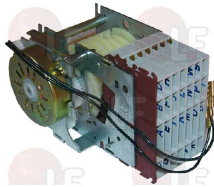

Suitable for:

PRIMUS Общепит

Suitable for:

Reversing switches

3210023 REVERSING SWITCH PR1840

for Washing machine (PRIMUS) F10 - F6 - F7 - RS10
RS16 - RS22 - RS7
for Washing machine (WHIRLPOOL) WAC11 - WAC17
WAC23 - WAC8