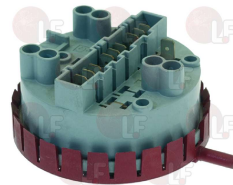

PRIMUS PRI340000076

PRIMUS PRI340000076

3320219 PRESSOSTAT 250V 16A
3 levels: 150/80 - 240/100 - 285/160

PRIMUS PRI340000075

PRIMUS PRI340001075

3320162 PRESSURE SWITCH 520/370-445/350-210/160
16A 250V
for Washing machine (GRANDIMPIANTI) WM22000
for Washing machine (POLIMATIC) FS33 - FS40 - FS55
XS22
for Washing machine (PRIMUS) FS33 - FS40 - FS55
XS22