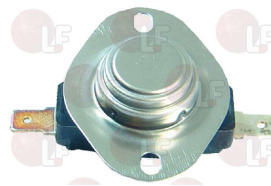

PRIMUS RSPM409433

3744038 CONTACT THERMOSTAT 150° C

mounting distance 40 mm
for Dryer (IMESA) ES5EGC - ES5EGE - ES5EIC
ES5EIE
for Dryer (PRIMUS) DAM5
for Dryer (WHIRLPOOL) AGB204/WP - AGB205/WP
AGB206/WP - AGB207/WP - SACE5 - SE5GC - SE5GE
SE5IC - SE5IE