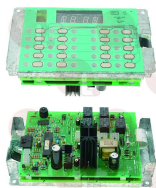

PRIMUS RSPM413498P

PRIMUS RSPM513498

PRIMUS RSP70228401P