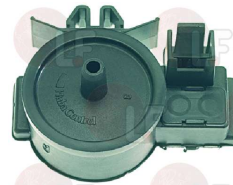

PRIMUS 8064275

PRIMUS 8064348

3320209 SAFETY PRESSURE SWITCH
for Washing machine (ASKO) WMC55 - WMP55
for Washing machine (GRANDIMPIANTI) WFEC5
for Washing machine (IMESA) LM5EGDP - LM5EGDV
LM5EIDP - LM5EIDV
for Washing machine (PRIMUS) PW5
for Washing machine (WHIRLPOOL) AGB200/WP
AGB201/WP - AGB202/WP - AGB203/WP