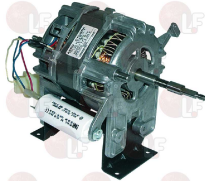

PRIMUS 8061824

3340037 MOTOR VENTILATOR IMPELLER

\varnothing 115 mm - thickness 43 mm

PRIMUS 8055200

PRIMUS 8065305

3340028 THREE-PHASE MOTOR HANING

230/400 V - 50 Hz
for Washing machine (PRIMUS) F10 - RS10
for Washing machine (WHIRLPOOL) LW100 - WAC11