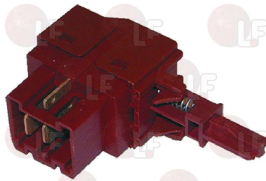

PRIMUS 506045

3319640 DOOR OPENING SWITCH
for Washing machine (PRIMUS) P5
for Washing machine (WHIRLPOOL) LWS51M