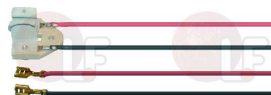

7104454 SPARKING PLUG SUPPORT

for DRIER SWE140/D14