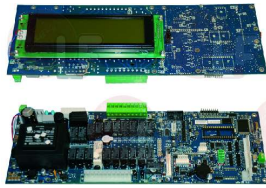

24V - 50/60Hz
 for Dryer (WHIRLPOOL) SWE140

PRIMUS RSPM413433

PRIMUS RSP70367401P

Suitable for:

Suitable for:

Electronic printed-circuit boards

5048147 CONTROLLER BOARD

for Washing machine (PRIMUS) FS10 - FS16 - FS23
FS33 - FS40 - FS55 - FS6 - FS7 - WACS8