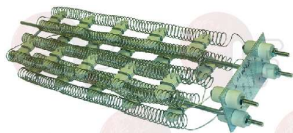

Suitable for:

5041537 HEATING ELEMENT 6000W 220V
length 350 mm - flange 95x65 mm
for DRIER PRIMUS D14-DE14-SWE140
for DRIER WHIRLPOOL AGB204 A 207-SACES

PRIMUS RSPM410946

3355874 HEATING ELEMENT 6000W 230V
length 475 mm- width 65 mm
flange 80x28 mm
for Washing machine (GRANDIMPIANTI) WFM40 - WFM55
for Washing machine (POLIMATIC) FS16 - FS23
FS23PRO - FS40 - FS55 - RS27 - RS35 - XS22
for Washing machine (PRIMUS) FS16 - FS23 - FS23PRO
FS40 - FS55 - MB44 - MB66 - RS16 - RS22 - RS27
RS35 - XS22
for Washing machine (WHIRLPOOL) WACS17 - WACS42
WACS46AE - WACS46AV - WACS55 - WACS70
WACS70AE - WACS70AV - WAC17 - WAC23