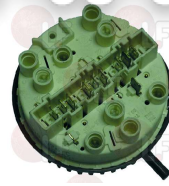

PRIMUS 500087

Suitable for:

Suitable for:

Pressure switches

3320218 PRESSOSTAT 230V 16(4)A
3 levels: 70/25 - 100/50 - 140/90

PRIMUS BLO001757300

3320220 PRESSOSTAT 230V 16A
3 levels: 150/70 - 185/80 - 200/90