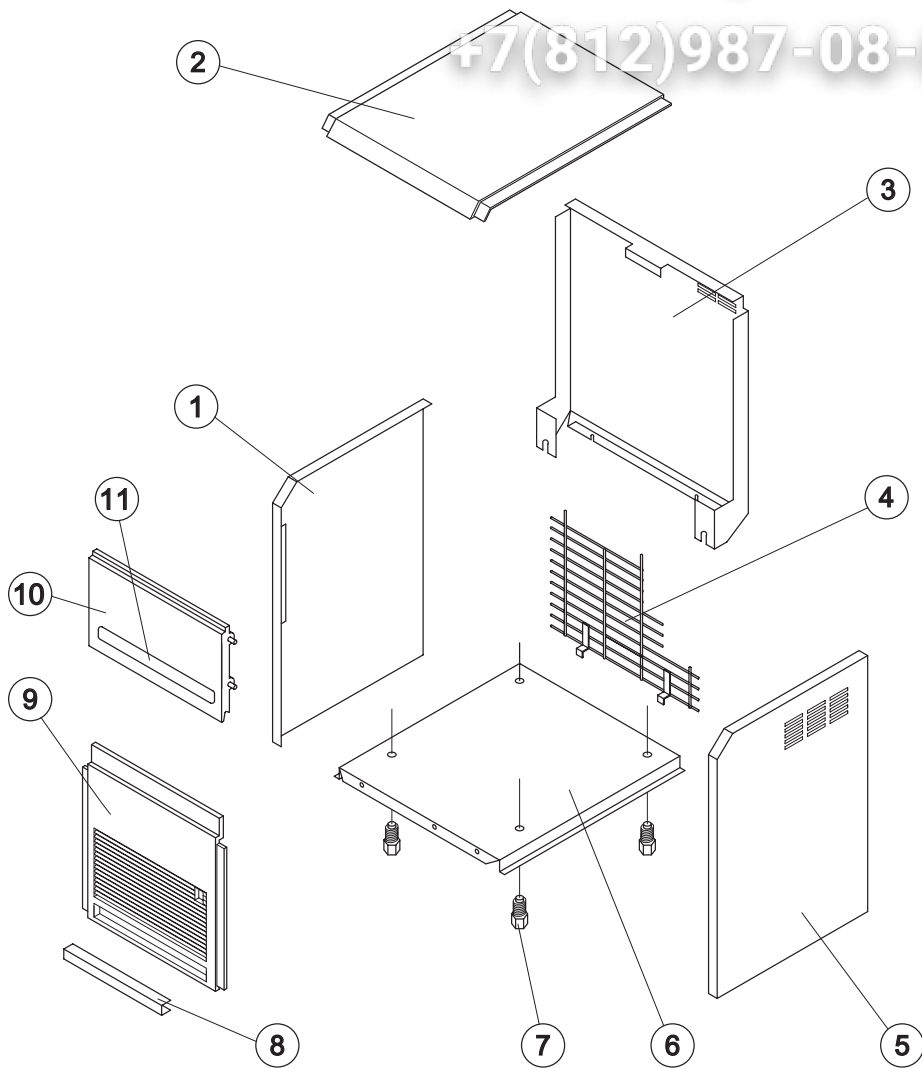

# SHELL ASSY

Ref.	Spare Description	Code
1	Left Side Panel	10105
2	Top	10102
3	Rear Panel	21064
4	Rear Grid	D12028
5	Right Side Panel	10099
6	Base Plate	21062
7	Foot	10017
8	Screws Cover	10098
9	Front Grid Panel	10101
10	Door	10103
11	Door Plate	24279