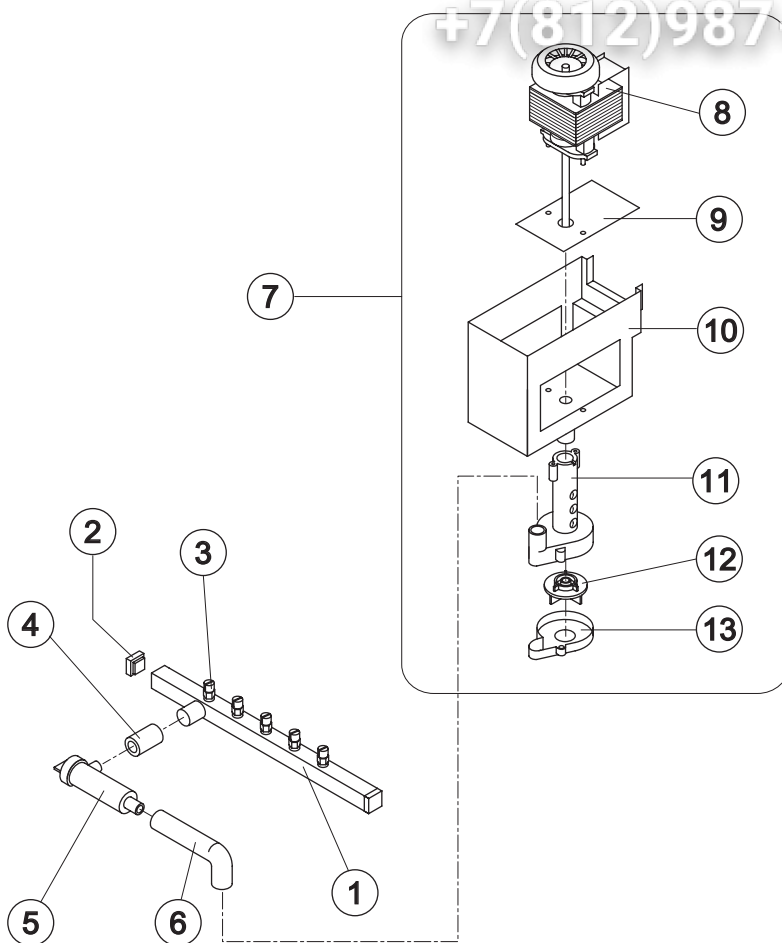

CB 134

Зип Общепит

vsezip.ru

SPRAYER PUMP

+7(812)987-08-81

Rif.	Descrizione Ricambio	Codice
1	Sprayers Bar Assembly	C20147
2	Sprayers Bar Plug	10012
3	Sprayers	D20002
4	Filter-Sprayers Bar Connection Pipe	13056
5	Pump Filter	10139
6	Pump-Filter Connection Pipe	13055
7	Pump Assy	C23076
8	Pump Motor	23073
9	Heat Dissipator	22430
10	Pump Motor Box	10073
11	Pump Body	10065
12	Pump Impeller	10066
13	Diffusor	10067