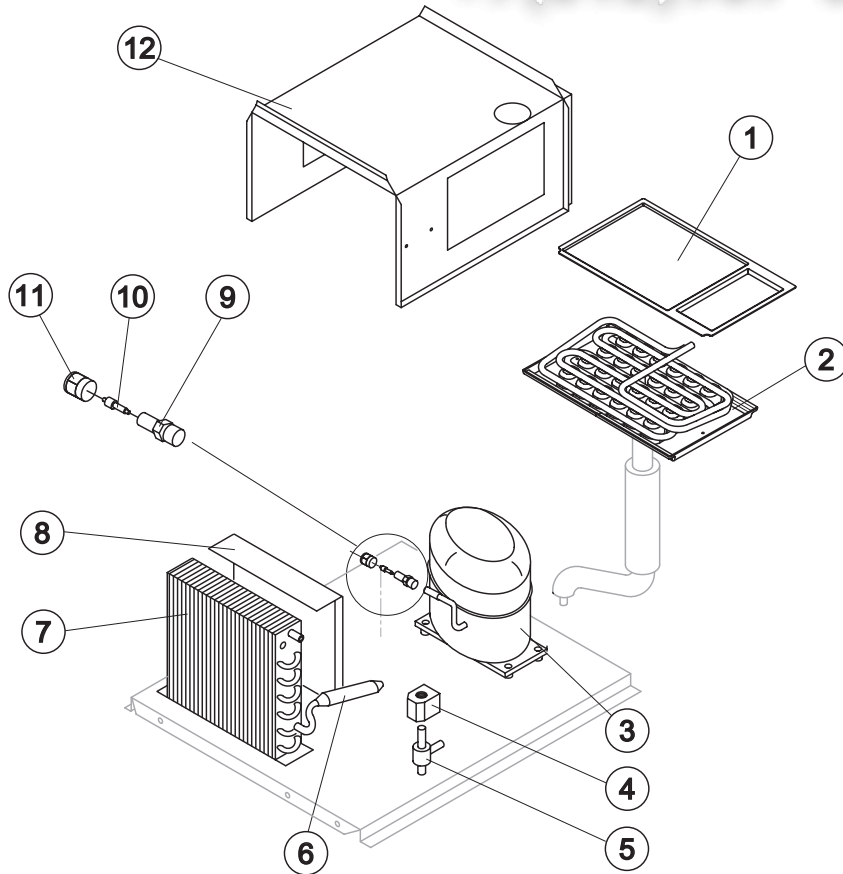

CB 134

Зип Общепит

vsezip.ru

COOLING SYSTEM

+7(812)987-08-81

Ref.	Spare Description	Code
1	Evaporator Cover Panel	10498
2	Evaporator	D10079
3	Compressor	23857
4	Hot Gas Valve Coil	23854
5	Hot Gas Valve Body	20853
6	Molecular Drier	14009
7	Air Condenser	20854
8	Air Condenser Conveyor	10520
9	Vacuum-Charge Valve Body	14007
10	Vacuum-Charge Valve Device	14005
11	Vacuum-Charge Valve Plug	14006
12	Bin Support Saddle	22095

Rev. 0 - 24/07/2007