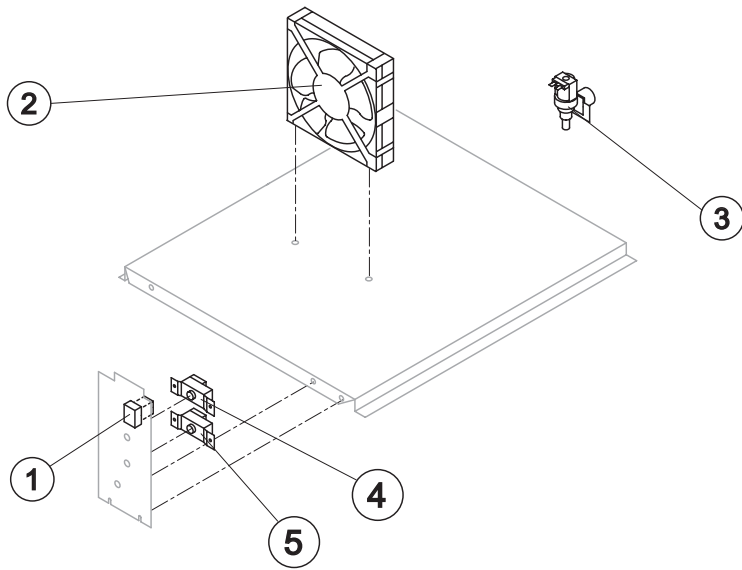

# ELECTRIC PARTS

+7(812)987-08-81

	Spare Description	Code
1	Green Light Switch (On-Off)	23078
2	Fan Motor	23856
3	1 way - Water Inlet Valve	23497
4	Bin Thermostat	R23005
5	Evaporator Thermostat	R23591

Rev. 0 - 24/07/2007