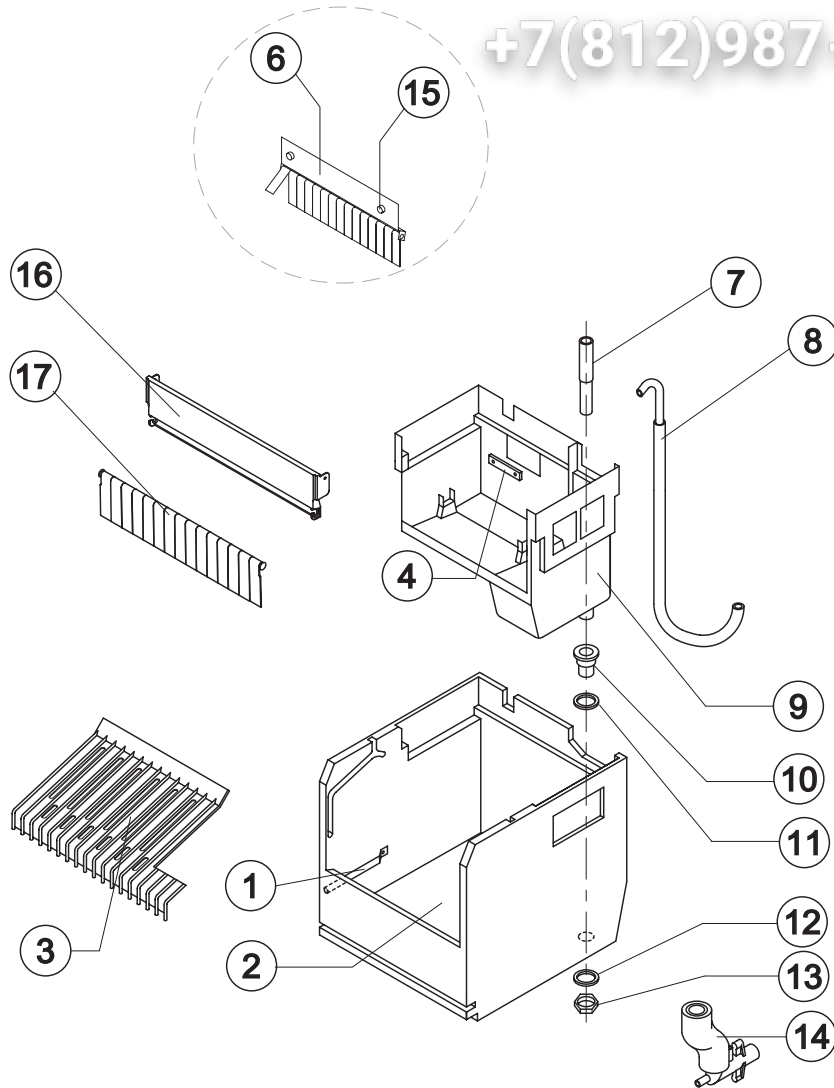

CB 134

Зип Общепит

vsezip.ru

HYDRAULIC CIRCUIT

+7(812)987-08-81

Ref.	Spare Description	Code	
1	Bulbe- holder pipe	10520	
2	Foamed Bin	R11016/E	
3	Ice Cubes Slide	10136	
4	Slide Keep Plate	10142	
6	Panel with Flags	Till s/n. 380376	C22106
7	Overflow Pipe	13028	
8	Evaporator Feeding Pipe Assy	C20535	
9	Inner Basin	10064	
10	Water Outlet Nipple	10472	
11	Silicone Gaske	13006	
12	Semirigid Polyethylene Gasket	13007	
13	Bin Discharge Nu	10096	
14	Discharges Manifold	C10006	
15	Fixing Screw	Till s/n. 380376	20009
16	Flags ABS Support	Current Version	10530
17	Flags with Rod	Current Version	C10532

Rev. 0 - 24/07/2007