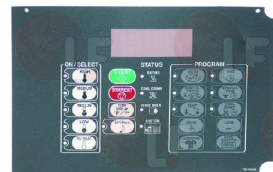

PRIMUS RSP70115801

+7(812)987-08-81