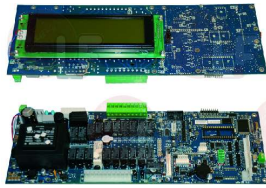

Suitable for:

Suitable for:

Electronic printed-circuit boards

5048147 CONTROLLER BOARD

for Washing machine (PRIMUS) FS10 - FS16 - FS23
FS33 - FS40 - FS55 - FS6 - FS7 - WACS8

PRIMUS 526008