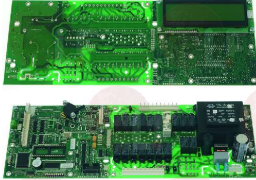

## 3390301 ELECTRONIC BOARD MCB FC

for Washing machine (PRIMUS) FS10 - FS16 - FS22  
 FS33 - FS40 - FS55 - FS6 - FS7 - MB16 - MB26  
 MB33 - MB44 - MB66 - RS10 - RS13 - RS16 - RS18  
 RS22 - RS27 - RS35 - RS6 - RS7 - XS22 - XS35  
 XS43  
 for Washing machine (WHIRLPOOL) LWS220 - WACS11  
 WACS16AE - WACS17 - WACS23 - WACS28AE  
 WACS28AV - WACS35 - WACS35AE - WACS35AV  
 WACS42 - WACS46AE - WACS46AV - WACS55  
 WACS70AE - WACS70AV - WACS8 - WAC11 - WAC17  
 WAC23 - WAC8