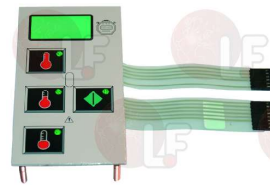

7104499 CONTROL PUSH-BUTTON PANEL

for Dryer (PRIMUS) T24

PRIMUS 547081

3322328 CONTROL KEYBOARD

OPL electronic control
for Dryer (PRIMUS) DA11 - DA13 - DA15 - D25
for Dryer (WHIRLPOOL) SACE11 - SACE13 - SACE17
SACE25 - SWE111 - SWE131 - SWE151