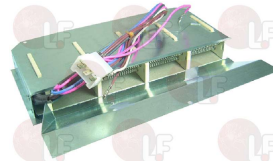

PRIMUS 8063808

3355892 HEATING ELEMENT 2750W 230V

length 270 mm - width 65 mm
flange 81x28 mm
for Washing machine (POLIMATIC) P65 - P75
for Washing machine (PRIMUS) P6 - P7