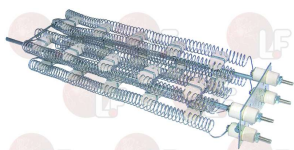

PRIMUS RSPM405253

PRIMUS Общепит

Suitable for:

3355893 HEATING ELEMENT 6000W 230/400V
dimensions 360x90x50 mm
for Dryer (IPSO) CD165 - CD220 - CD350
for Dryer (POLIMATIC) T11 - T13 - T16 - T24 - T35
for Dryer (PRIMUS) T11 - T13 - T16 - T24 - T35
T9