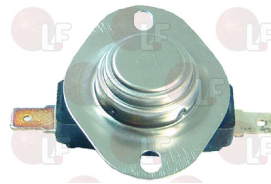

PRIMUS RSPM409433

3744038 CONTACT THERMOSTAT 150° C

mounting distance 40 mm
for Dryer (IMESA) ES5EGC - ES5EGE - ES5EIC
ES5EIE
for Dryer (PRIMUS) DAM5
for Dryer (WHIRLPOOL) AGB204/WP - AGB205/WP
AGB206/WP - AGB207/WP - SACE5 - SE5GC - SE5GE
SE5IC - SE5IE