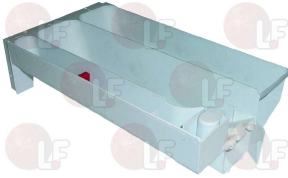

Suitable for:

3066037 LID FOR PRODUCT DISPENSER

for Washing machine (PRIMUS) FS10 - FS16 - FS7
RS10 - RS16 - RS22 - RS7
for Washing machine (WHIRLPOOL) 016002-WACS8
016003-WACS11 - 016004-WACS17 - 016013-WAC8
016014-WAC11 - 016015-WAC17 - 016016-WAC23

PRIMUS PRI505038027

3066032 PRODUCT TANK

for Washing machine (PRIMUS) P6 - P7
for Washing machine (WHIRLPOOL) 016001-WACS6
016071-WACS7

PRIMUS BLO003999400

3066038 CONTAINER PLATE

for Washing machine (PRIMUS) P6 - P7
for Washing machine (WHIRLPOOL) 016001-WACS6
016071-WACS7

PRIMUS 500099

3528065 SCREW M4x12 FOR HANDLE

PRIMUS 309933240412

PRIMUS Общепит

Suitable for:

3066034 WASHING TANK

for Washing machine (PRIMUS) FS22 - FS33 - FS40
FS55
for Washing machine (WHIRLPOOL) 016005-WACS23
016006-WACS23V - 016007-WACS35
016008-WACS35V - 016009-WACS42
016010-WACS42V - 016011-WACS55
016012-WACS55V

PRIMUS 321848223000

3242623 CONTAINER HANDLE

for Washing machine (GRANDIMPIANTI) WFM11 - WFM6
WFM8
for Washing machine (PRIMUS) F5 - P5 - P6 - P7
for Washing machine (WHIRLPOOL) LWS50 - LWS51M
WACS6 - WACS7

PRIMUS 101161

3066039 CONTAINER SUPPORT PLATE

for Washing machine (PRIMUS) P6 - P7
for Washing machine (WHIRLPOOL) 016001-WACS6
016071-WACS7

PRIMUS 500100

3353002 SLEEVE

for product dispenser
for Washing machine (GRANDIMPIANTI) WFM6
for Washing machine (PRIMUS) F5 - P5 - P6 - P7
for Washing machine (WHIRLPOOL) LWS50 - LWS51M
016001-WACS6 - 016071-WACS7

PRIMUS BLO002319100