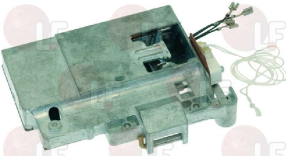

+7(812)987-08-81

3121020 COMPLETE DOOR LOCK WITHOUT DELAYER

for Washing machine (GRANDIMPIANTI) WFM11 - WFM18
WFM8 - WF18E
for Washing machine (POLIMATIC) FS16 - FS22 - FS23
FS23PR
for Washing machine (PRIMUS) FS16 - FS22 - FS23
FS23PRO
for Washing machine (WHIRLPOOL) 016004-WACS17