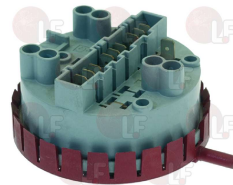

PRIMUS PRI340000075

PRIMUS PRI340001075

3320162 PRESSURE SWITCH 520/370-445/350-210/160
16A 250V
for Washing machine (GRANDIMPIANTI) WM22000
for Washing machine (POLIMATIC) FS33 - FS40 - FS55
XS22
for Washing machine (PRIMUS) FS33 - FS40 - FS55
XS22