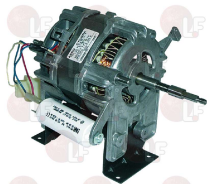

Suitable for:

3340029 SINGLE-PHASE MOTOR VENTILATOR

220/240 V - 8 μ F - 50 Hz
2850 RPM - 1.1 A - 270 W
for Dryer (IMESA) ES5EGC - ES5EIC
for Dryer (PRIMUS) DAM5
for Dryer (WHIRLPOOL) AGB204 - AGB205/WP
AGB207/WP - SE5GC - SE5IC

PRIMUS 8061824