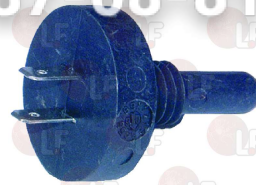

Suitable for:

5045222 TEMPERATURE PROBE PT1000

cable length 3 m
for Dryer (PRIMUS) T24 - T9

PRIMUS 516092

PRIMUS Общепит

Suitable for:

3327171 THERMISTOR FOR TEMPERATURE PROBE

for Dryer (PRIMUS) DA11 - DA13 - DA15 - DA9
for Dryer (WHIRLPOOL) SACE11 - SACE13 - SACE17
SACE8 - SWE111 - SWE131 - SWE151