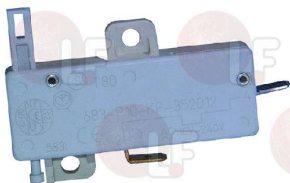

### 3242652 CONTROL ARM

for lock

PRIMUS PRI610000135

Suitable for:

**3803013 DOOR CONTACT**  
110-240V  
for lock mod.682-P10

PRIMUS PRI346000003

PRIMUS 34600003

**3240777 MICROSWITCH 8A 250V**  
for Washing machine (GRANDIMPIANTI) WFM11 - WFM18  
WFM8 - WR11 - WR18 - WR24 - WR37 - WR8  
for Washing machine (POLIMATIC) FS10 - FS16 - FS23  
FS23PRO - FS6 - FS7 - RS10 - RS13 - RS18  
RS22 - RS27 - RS35 - RS6 - RS7  
for Washing machine (PRIMUS) FS10 - FS16 - FS23  
FS23PRO - FS6 - FS7 - RS10 - RS13 - RS18  
RS22 - RS27 - RS35 - RS6 - RS7  
for Washing machine (WHIRLPOOL) 016002-WACS8  
016003-WACS11 - 016013-WAC8 - 016014-WAC11  
016015-WAC17 - 016016-WAC23