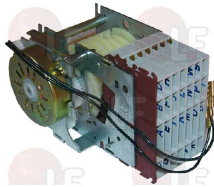

Suitable for:

PRIMUS **ЗПИП** общепит

Suitable for:

Reversing switches

3210023 REVERSING SWITCH PR1840

for Washing machine (PRIMUS) F10 - F6 - F7 - RS10
RS16 - RS22 - RS7
for Washing machine (WHIRLPOOL) WAC11 - WAC17
WAC23 - WAC8