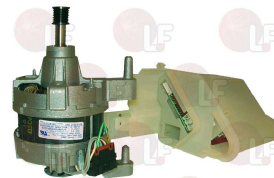

PRIMUS 102035

PRIMUS 509820

3340122 MOTOR JQA48T17D11001AP 1/4HP 60Hz

TS.80.S4.4000 - 0256014
for Dryer (PRIMUS) DA13 - D11
for Dryer (WHIRLPOOL) SWE111 - SWE131

3340067 MOTOR LM5

for Washing machine (ASKO) WMC55
for Washing machine (IMESA) LM5 - LM5EGDP
LM5EGDV - LM5EIDP - LM5EIDV
for Washing machine (PRIMUS) PW5
for Washing machine (WHIRLPOOL) AGB200 - AGB200/WP
AGB201 - AGB201/WP - AGB202 - AGB202/WP
AGB203 - AGB203/WP - WES5GP - WES5GV - WES5IP
WES5IV