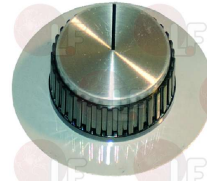

Suitable for:

Suitable for:

Thermostats

7104441 RANCO ADJUSTABLE THERMOSTAT 88°C±135°C
bulb ø 8x195 mm - capillary length 295 mm
for Dryer (PRIMUS) D14 - SWE140

7104463 THERMOSTAT PUSH-BUTTON
for Dryer (PRIMUS) D14 - SWE140

+7(812)987-08-81

PRIMUS RSPM400780

PRIMUS RSPM400777

3444825 THERMOSTAT PSP01 230V 50Hz
frame dimensions 95x95 mm
for Washing machine (POLIMATIC) FS33 - FS40 - FS55
XS22
for Washing machine (PRIMUS) FS33 - FS40 - FS55
XS22

3444006 THERMOSTAT TR2 0-210°C
D-shaped pin ø 6x4.6 mm
capillary length 1000 mm - 15A 250V
bulb ø 5x140 mm