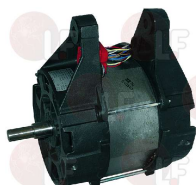

3340028 THREE-PHASE MOTOR HANING

230/400 V - 50 Hz
for Washing machine (PRIMUS) F10 - RS10
for Washing machine (WHIRLPOOL) LW100 - WAC11

PRIMUS PRI32000063

PRIMUS Общепит

Suitable for: