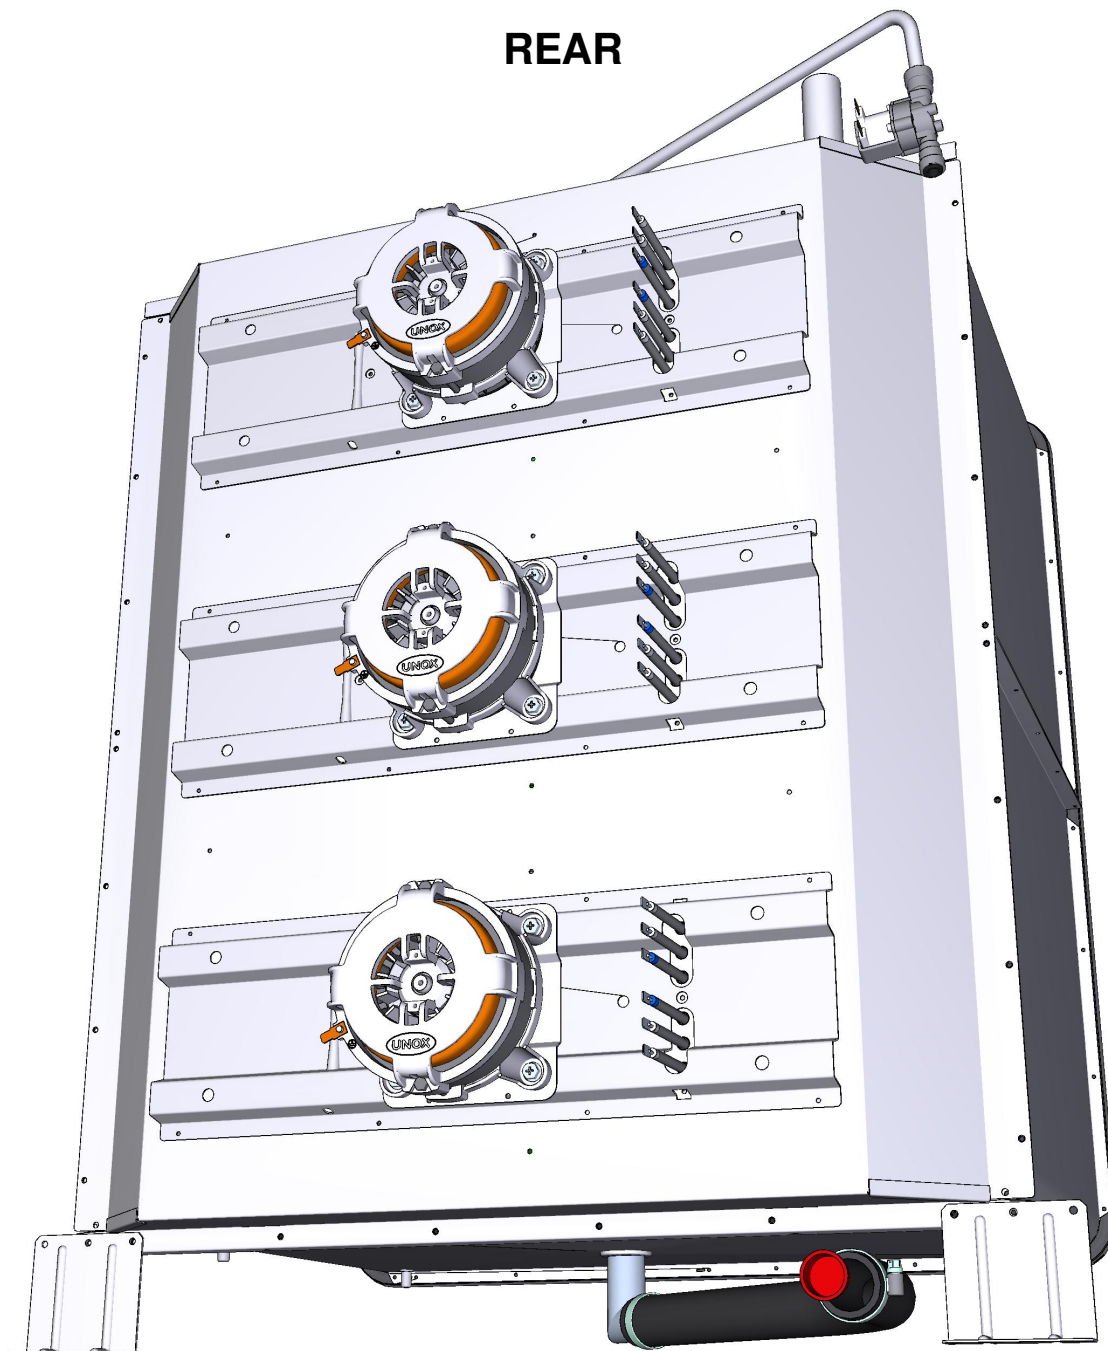

Зип Общежит

ASM3406B/0.D00 Cooking chamber

vsezip.ru

+7(812)987-08-81

ASM3406B/0.D00 - Cooking chamber

REAR