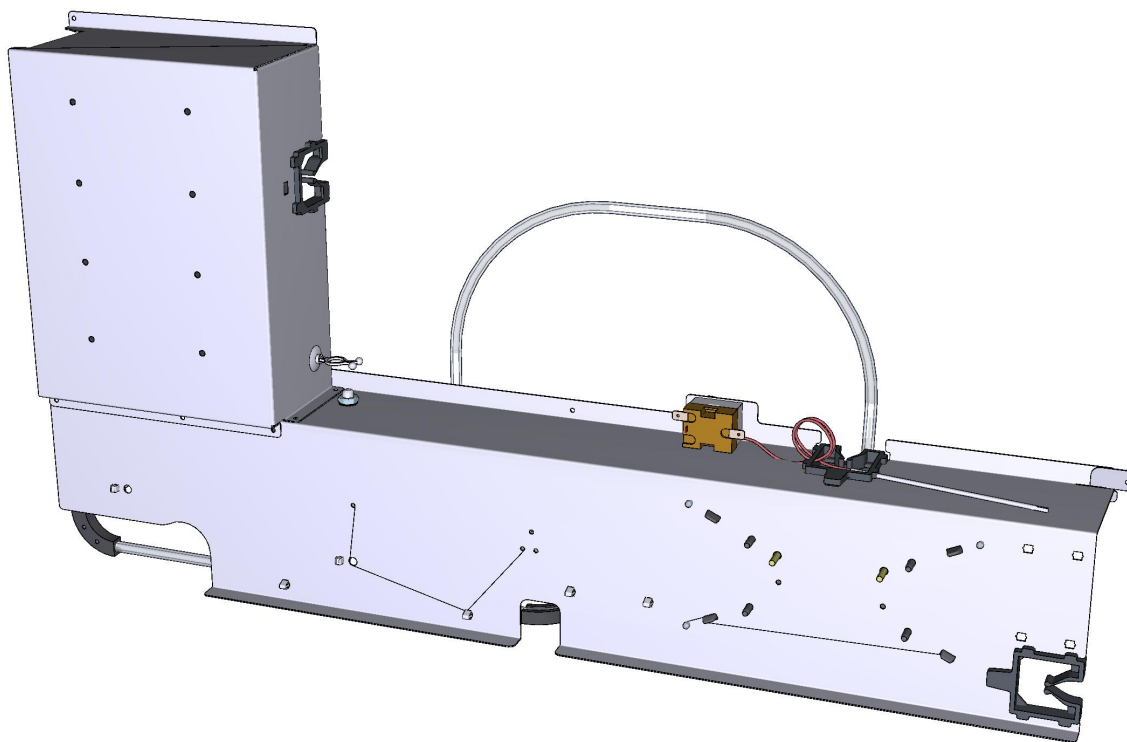

Зип Общепит

ASM3442B/0.D00 Electrical system

vsezip.ru

+7(812)987-08-81

ASM3442B/0.D00 - Electrical system

FRONT