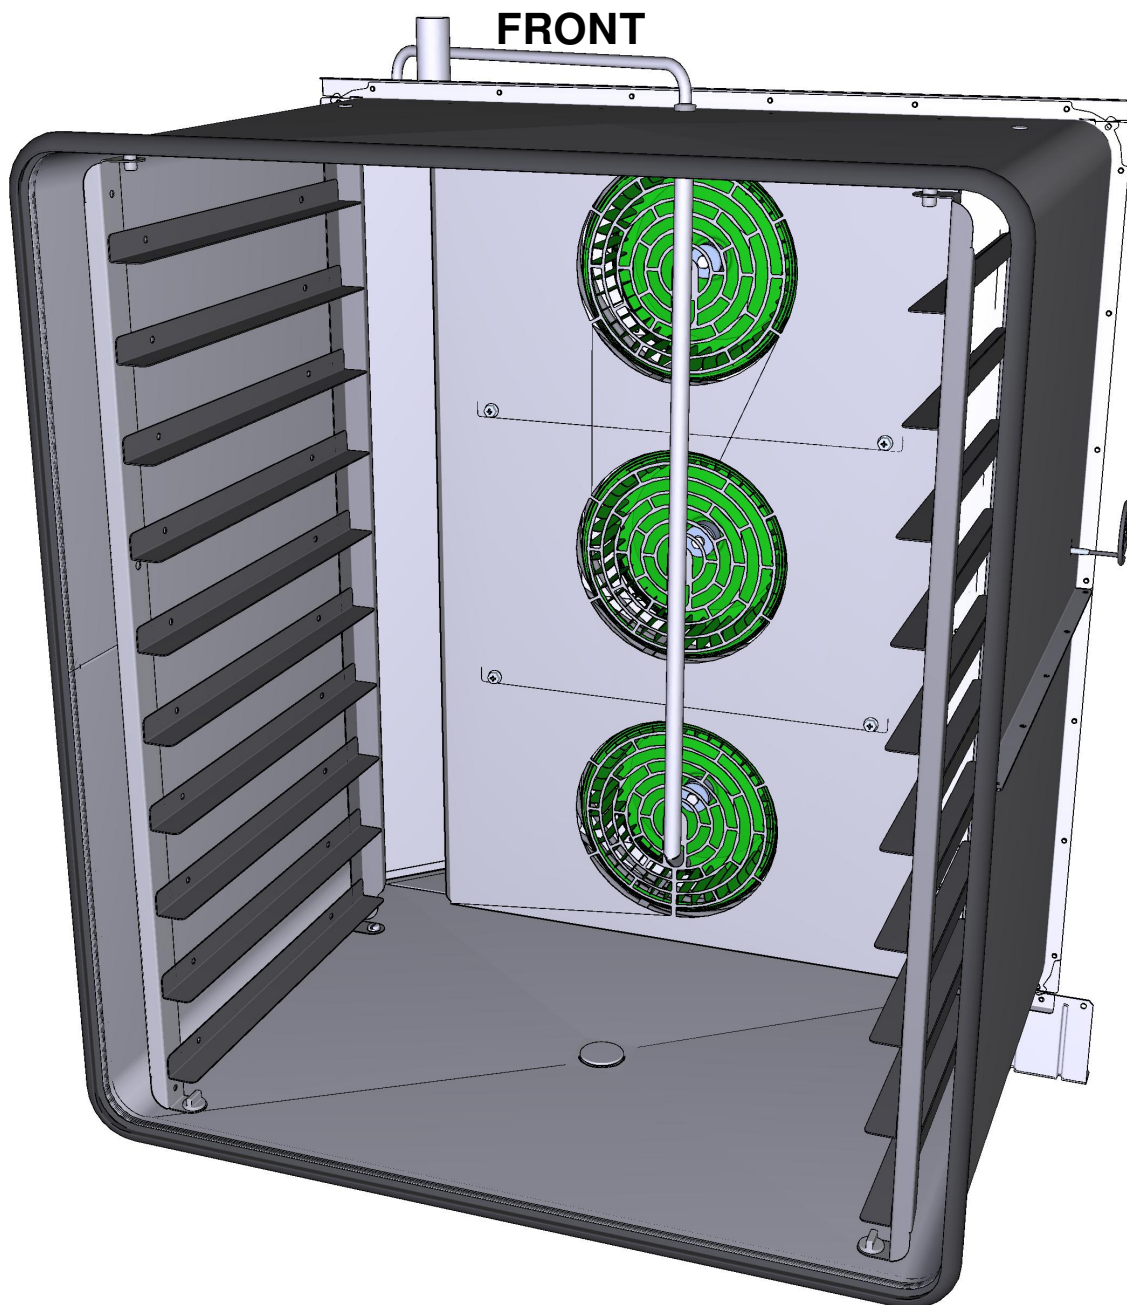

Зип Общепит

ASM3406B/0.D00 Cooking chamber

vsezip.ru

+7(812)987-08-81

ASM3406B/0.D00 - Cooking chamber