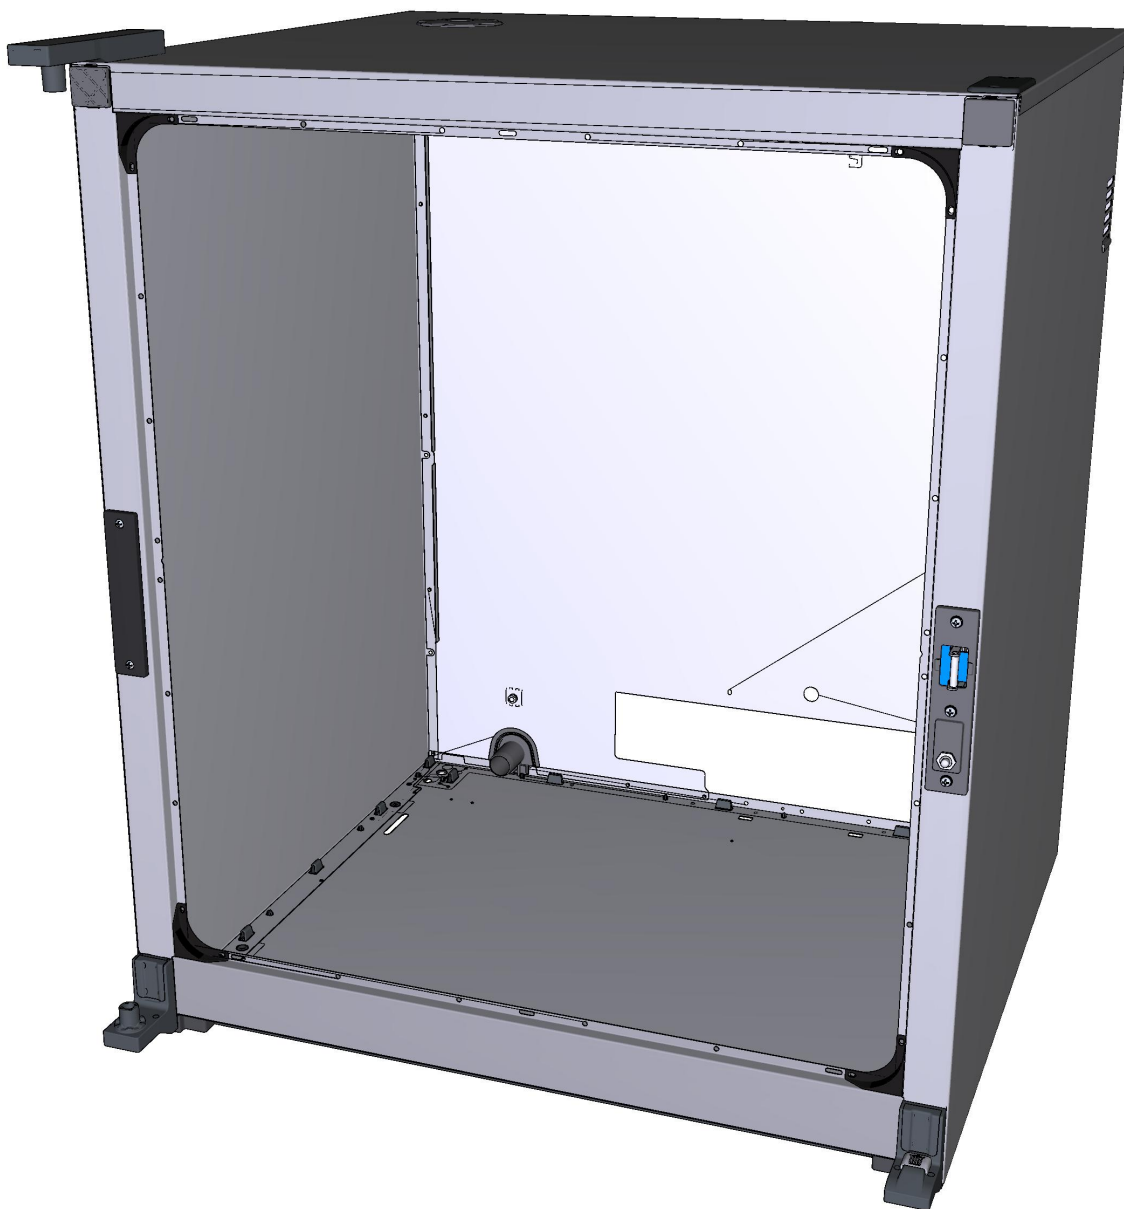

Зип Общепит **ASM3418A/0.D03 External cover**

vsezip.ru

+7(812)987-08-81

ASM3418A/0.D03 - External cover

FRONT