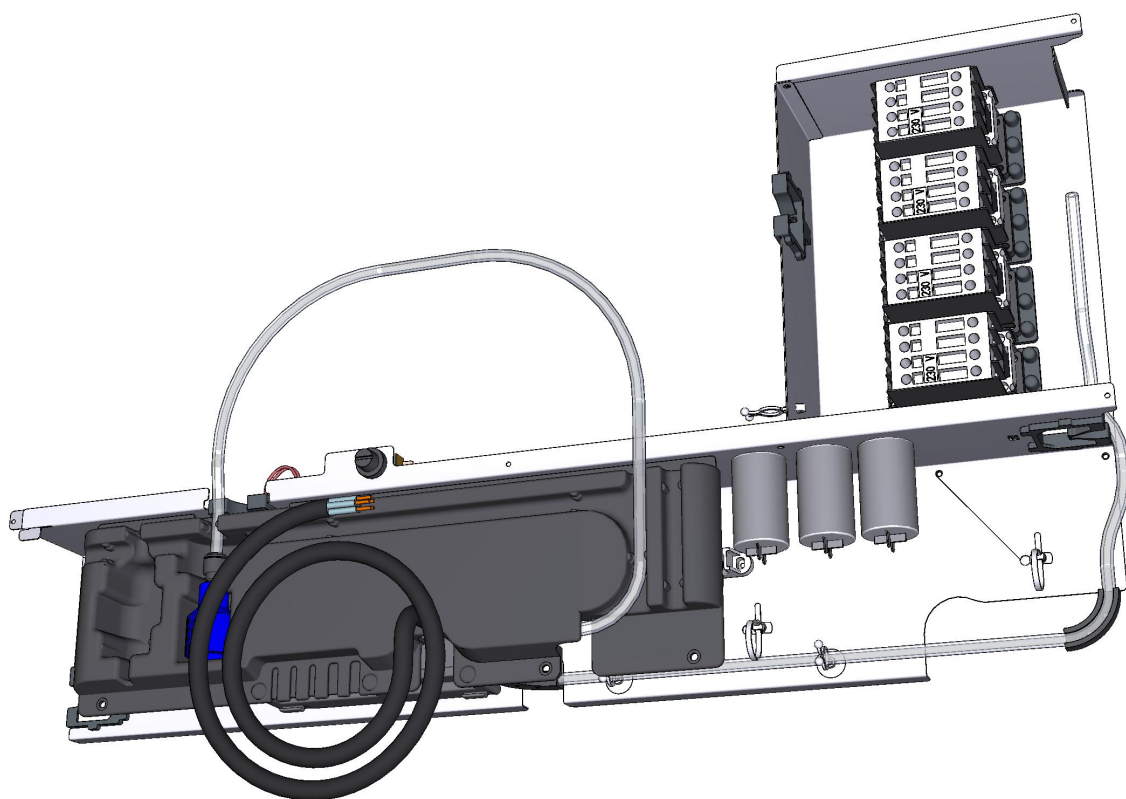

Зип Оффепит

ASM3442B/0.D00 Electrical system

vsezip.ru

+7(812)987-08-81

ASM3442B/0.D00 - Electrical system

REAR