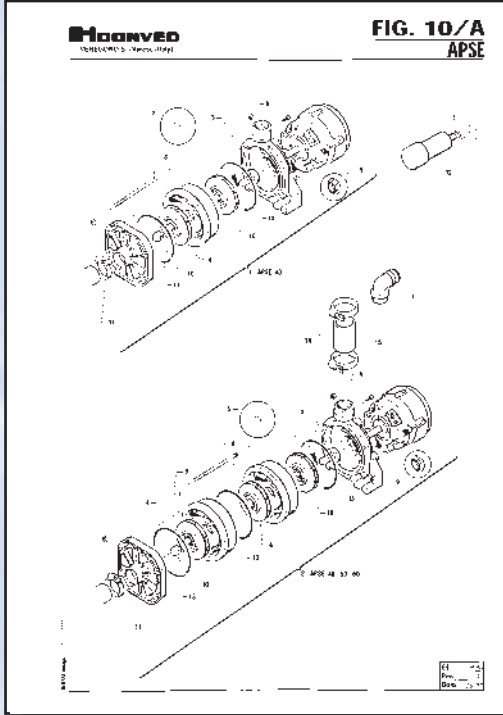

APS

+7(812)987-08181
Inquiries parts ricambio
How to order any spare parts