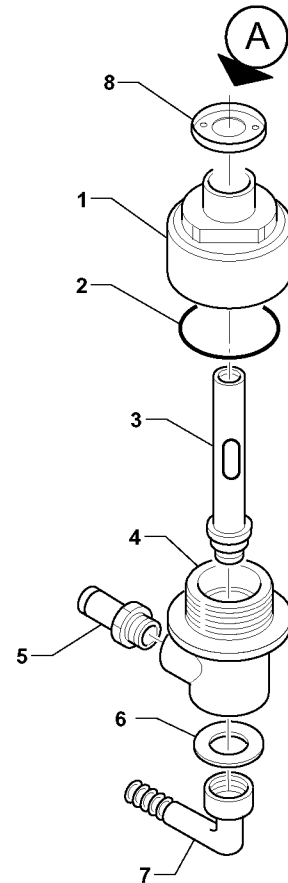

**APS 43
FW 35**

**APS 48-48 B
FW 40-40 B**

**APS 53
FW 45**

Ed.	01/2004
Rev.	
Data