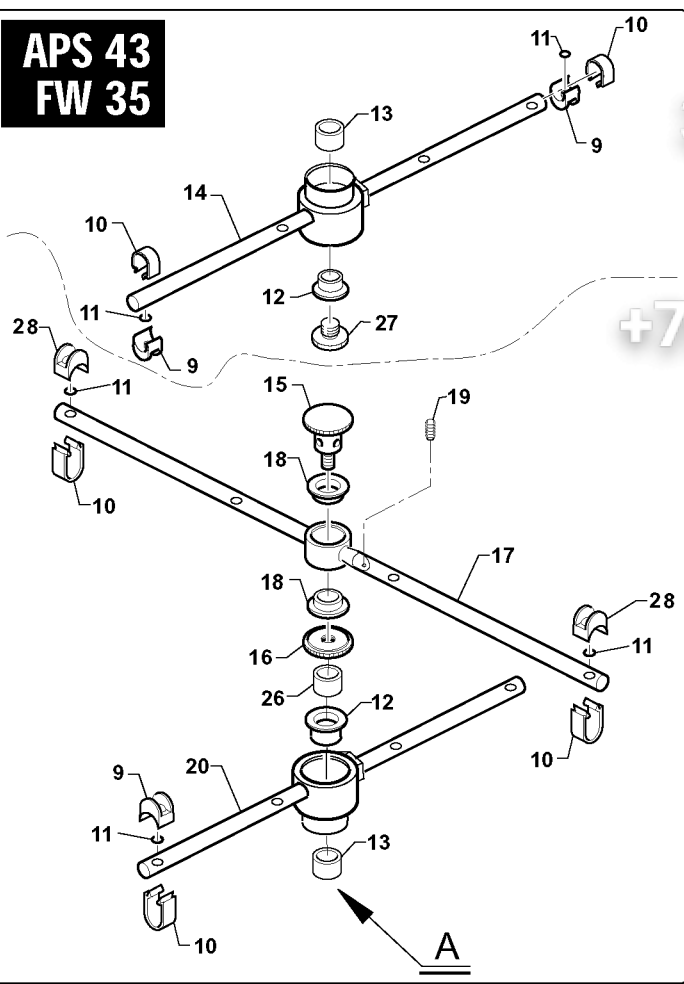

**APS 43
FW 35**

**APS 48-48 B
FW 40-40 B**

**APS 53
FW 45**

Ed.	01/2004
Rev.	
Data