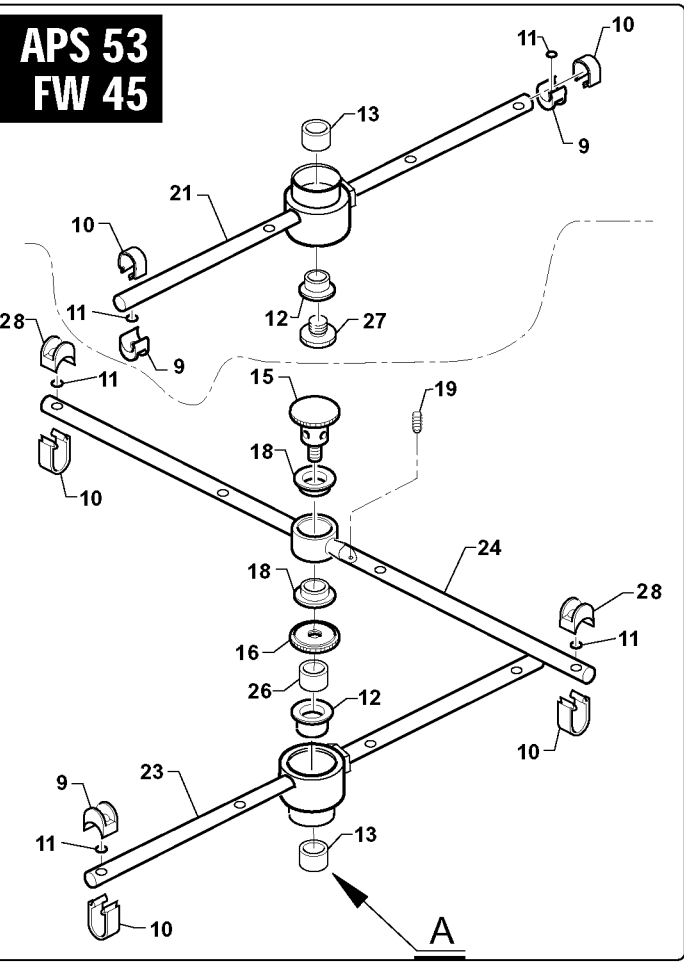

**APS 43
FW 35**

**APS 48-48 B
FW 40-40 B**

**APS 53
FW 45**

Ed.	01/2004
Rev.	
Data