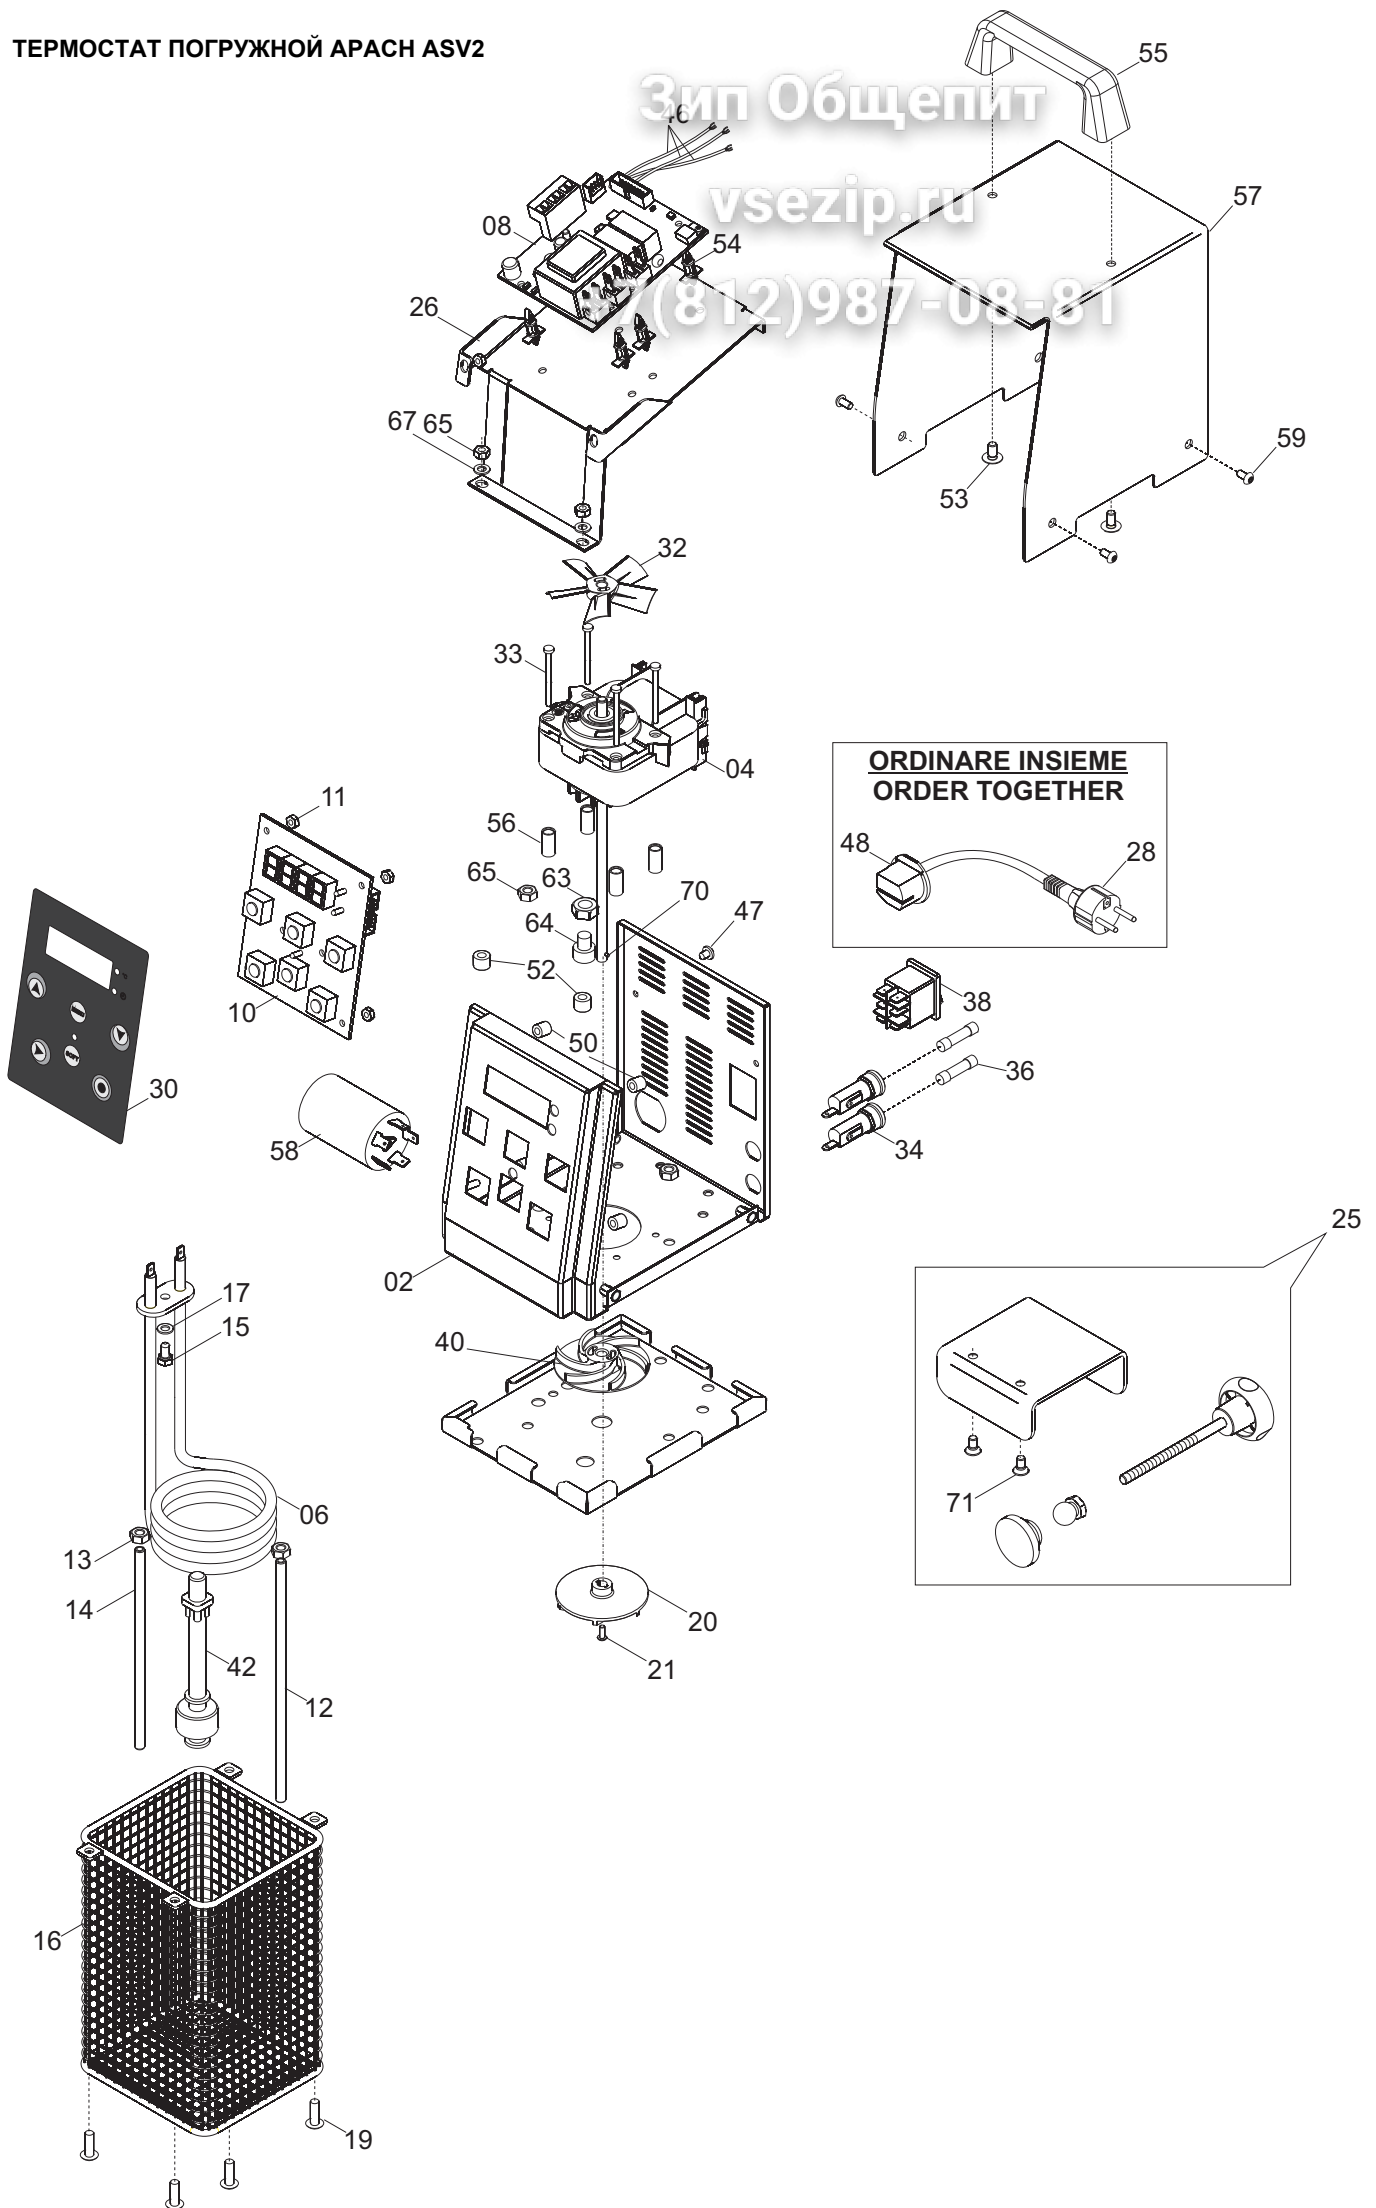

# Зип Ощепит

vsezip.ru

2	FRAME _ SOFTCOOKER Y09	GM2486450
4	MOTOR SOFTCOOKER Y09	GM5036100
6	HEATING ELEMENT 2000V _SOFTCOOKER 09	GM5256600
8	PCB SOFT COOKER Y09	GM5946300
10	CONTROL BOARD + CORD SOFTCOOKER	GM5946350
11	HEX.NUT DIN 934 M 4	IX2934004
12	SAFETY PROBE 10K FOR SOFTCOOKER 09	GM5826150
13	HEX.NUT DIN 934 M 6	IX2934006
14	THERMOSTAT PROBE FOR SOFTCOOKER 09	GM5826100
15	HEX.SCREW DIN 933 M5 X 10	IX2933005010
16	METAL WIRES PROTECTION, SOFT COOKER	GM3047100
17	WASHER DIN 125 D 5	IX2125005
19	PAN HEAD SCREW DIN 7985 M5X10	IX27985005010
20	SPOKED IMPELLER SOFTCOOKER 09	GM5036870
21	HEX.SCREW DIN 933 M 3X06	IX2933003006
25	CLAMP _ SOFTCOOKER	GM2492000
26	PC BOARD SUPPORT _ SOFTCOOKER Y09	GM2486405
28+48	CABLE 3X1,5 SCHUKO-SOFTCOOKER Y09	GM5506300
28+48 CN	CAVO STERILIZZATORE SPINA CINESE	GM5506815
30	FACEPLATE - SOFTCOOKER Y09	GM8156700
32	MOTOR FAN _ SOFTCOOKER Y09	GM5036850
34	FUSE HOLDER 15A 250V _SOFTCOOKER 09	GM5846050
36	FUSE 6,3X32 16A _ SOFTCOOKER Y09	GM5846055
38	ON/OFF SWITCH COMELUX 401/L	19410102
40	LOWER FAN, SOFT COOKER	GM5036875
42	WATER LEVEL SENSOR	GM2210200
46	WIRING _ SOFTCOOKER Y09	GM5556475
48	STRAIN RELIEF PA107	GM5893030
50	SPACER DCK R 4280 _ SOFTCOOKER Y09	GM4696255
52	SPACER DCK R 52100 _ SOFTCOOKER Y09	GM4696275
54	SPACER CF06H4080 MM 08 _SOFTCOOKER	GM4696300
55	S/STEEL HANDLE _ SOFTCOOKER Y09	GM2486040
55 GR	GREY HANDLE _ SOFTCOOKER Y09	GM2486060
56	BRASS SPACER MM 8X16 _ SOFTCOOKER	GM4296235
57	COVER _ SOFTCOOKER Y09	GM2486135
58	FILTER DEM "FLC470501F"	GM5947200
59	S/S CROSS SCREW M 4X10	IB77VBCR04X10
64	BUSH _ SOFTCOOKER Y09	GM2486170
65	HEX.NUT DIN 934 M 5	IX2934005
67	WASHER DIN 125 D 5	IX2125005
70	SPINA ELASTICA DIN 1481 1,5X8	IX21481001.5008
71	VITE TSPEI DIN 7991 M 5X10	IX27991005010