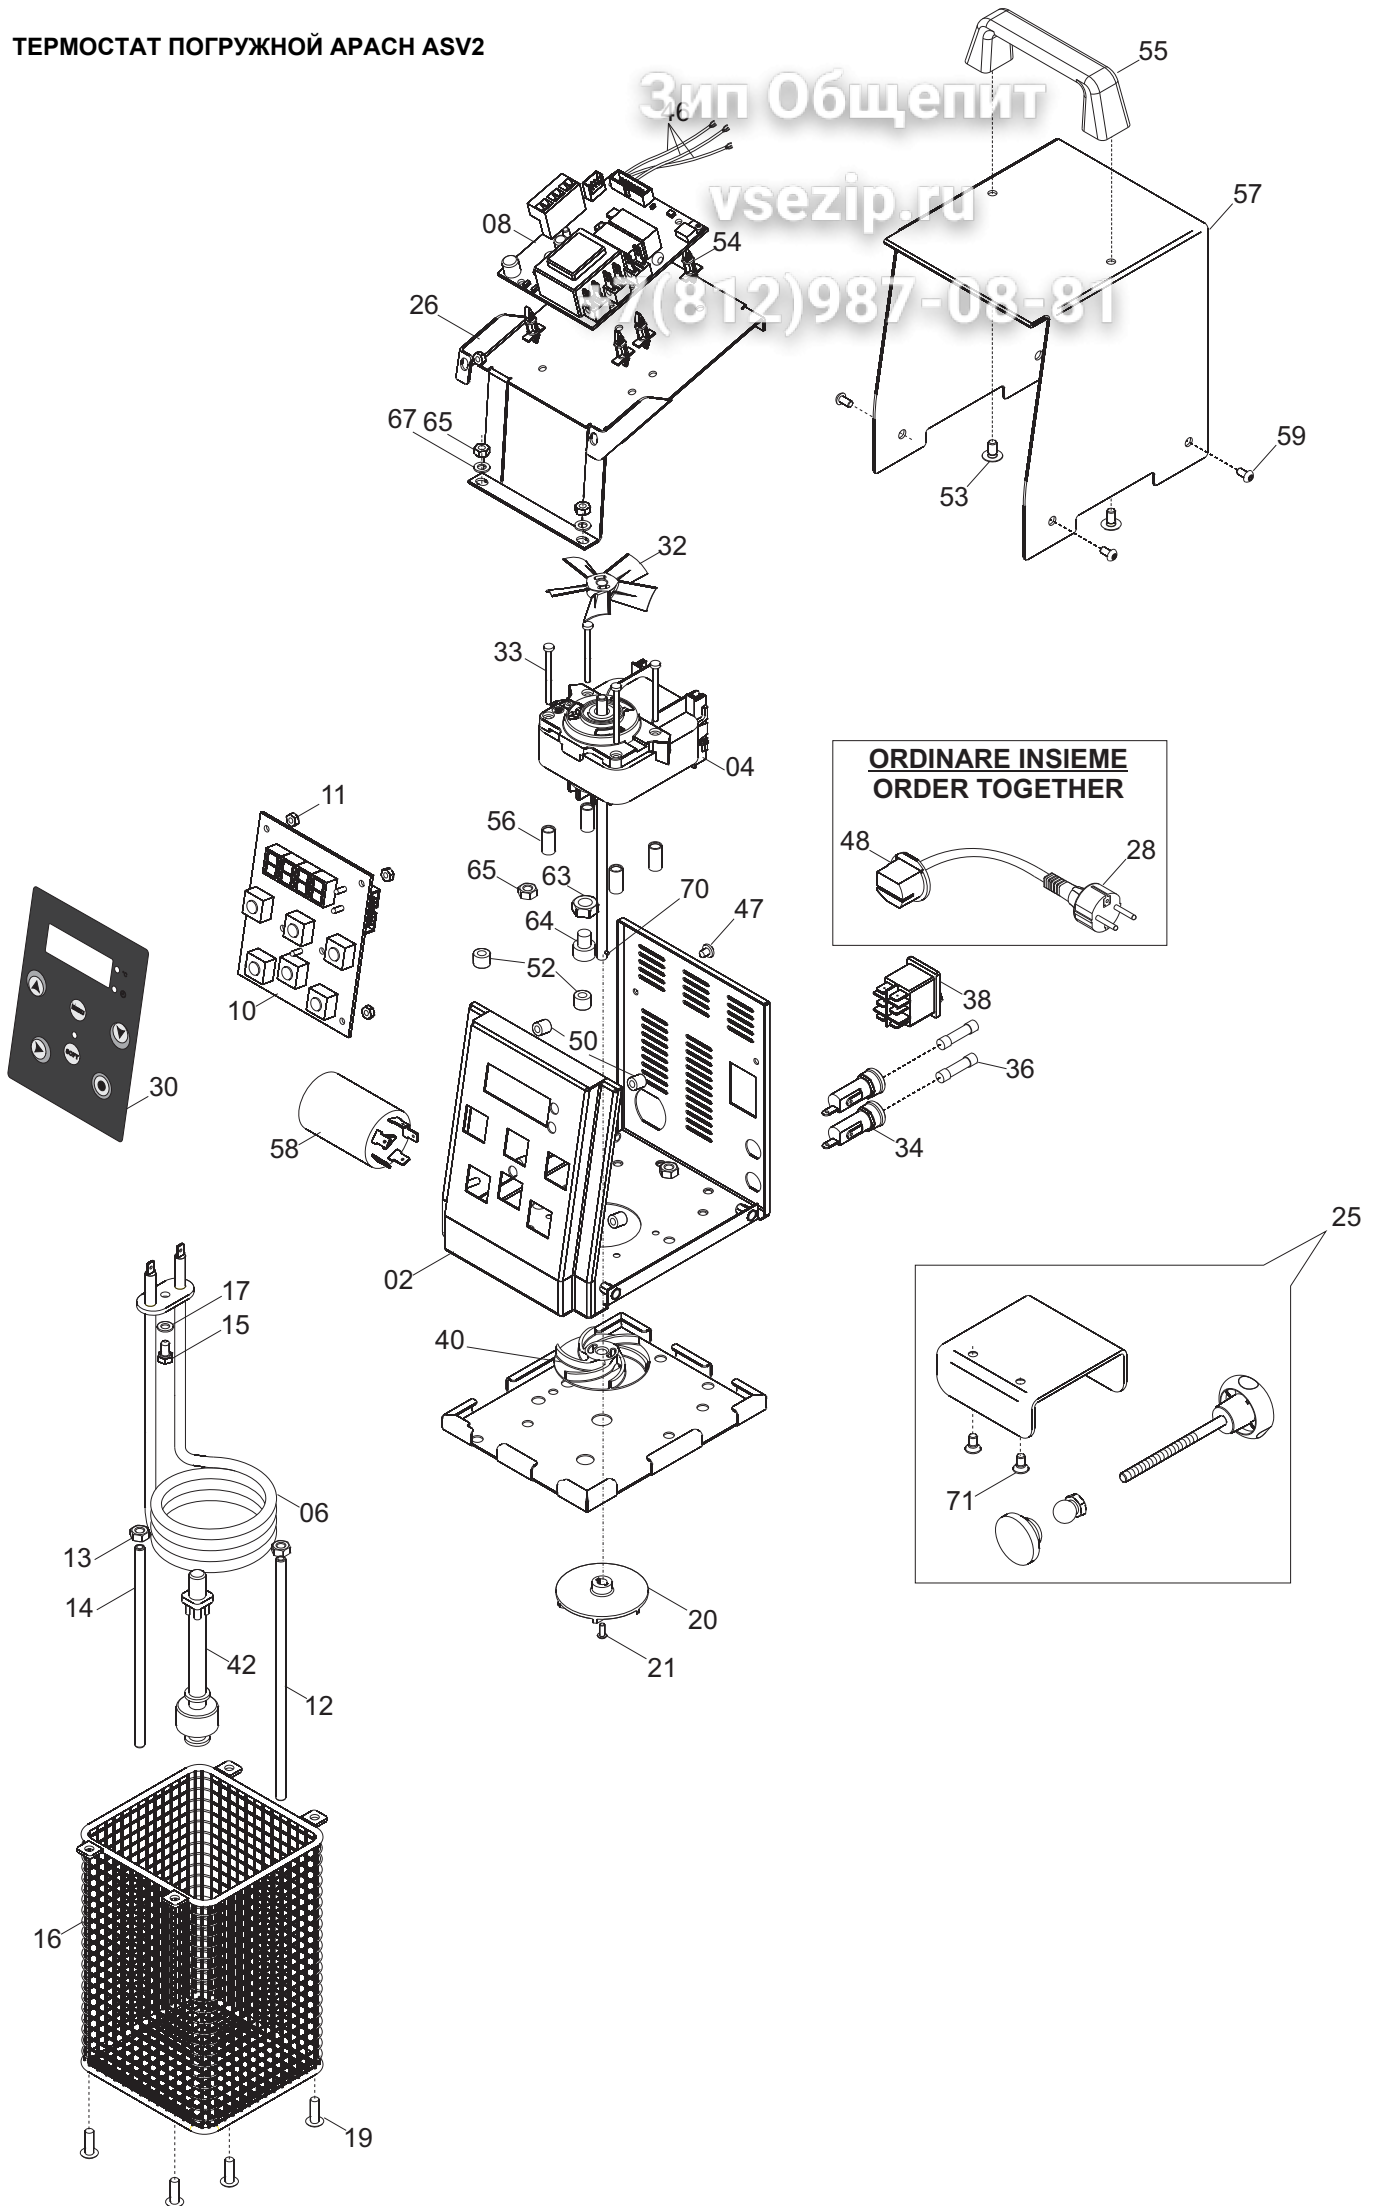

ТЕРМОСТАТ ПОГРУЖНОЙ АРАСН ASV2

Зип Общепит

vsezip.ru

(812)987-08-81

Зип Ощепит

vsezip.ru

2	FRAME _ SOFTCOOKER Y09	GM2486450
4	MOTOR SOFTCOOKER Y09	GM5036100
6	HEATING ELEMENT 2000V _SOFTCOOKER 09	GM5256600
8	PCB SOFT COOKER Y09	GM5946300
10	CONTROL BOARD + CORD SOFTCOOKER	GM5946350
11	HEX.NUT DIN 934 M 4	IX2934004
12	SAFETY PROBE 10K FOR SOFTCOOKER 09	GM5826150
13	HEX.NUT DIN 934 M 6	IX2934006
14	THERMOSTAT PROBE FOR SOFTCOOKER 09	GM5826100
15	HEX.SCREW DIN 933 M5 X 10	IX2933005010
16	METAL WIRES PROTECTION, SOFT COOKER	GM3047100
17	WASHER DIN 125 D 5	IX2125005
19	PAN HEAD SCREW DIN 7985 M5X10	IX27985005010
20	SPOKED IMPELLER SOFTCOOKER 09	GM5036870
21	HEX.SCREW DIN 933 M 3X06	IX2933003006
25	CLAMP _ SOFTCOOKER	GM2492000
26	PC BOARD SUPPORT _ SOFTCOOKER Y09	GM2486405
28+48	CABLE 3X1,5 SCHUKO-SOFTCOOKER Y09	GM5506300
28+48 CN	CAVO STERILIZZATORE SPINA CINESE	GM5506815
30	FACEPLATE - SOFTCOOKER Y09	GM8156700
32	MOTOR FAN _ SOFTCOOKER Y09	GM5036850
34	FUSE HOLDER 15A 250V _SOFTCOOKER 09	GM5846050
36	FUSE 6,3X32 16A _ SOFTCOOKER Y09	GM5846055
38	ON/OFF SWITCH COMELUX 401/L	19410102
40	LOWER FAN, SOFT COOKER	GM5036875
42	WATER LEVEL SENSOR	GM2210200
46	WIRING _ SOFTCOOKER Y09	GM5556475
48	STRAIN RELIEF PA107	GM5893030
50	SPACER DCK R 4280 _ SOFTCOOKER Y09	GM4696255
52	SPACER DCK R 52100 _ SOFTCOOKER Y09	GM4696275
54	SPACER CF06H4080 MM 08 _SOFTCOOKER	GM4696300
55	S/STEEL HANDLE _ SOFTCOOKER Y09	GM2486040
55 GR	GREY HANDLE _ SOFTCOOKER Y09	GM2486060
56	BRASS SPACER MM 8X16 _ SOFTCOOKER	GM4296235
57	COVER _ SOFTCOOKER Y09	GM2486135
58	FILTER DEM "FLC470501F"	GM5947200
59	S/S CROSS SCREW M 4X10	IB77VBCR04X10
64	BUSH _ SOFTCOOKER Y09	GM2486170
65	HEX.NUT DIN 934 M 5	IX2934005
67	WASHER DIN 125 D 5	IX2125005
70	SPINA ELASTICA DIN 1481 1,5X8	IX21481001.5008
71	VITE TSPEI DIN 7991 M 5X10	IX27991005010