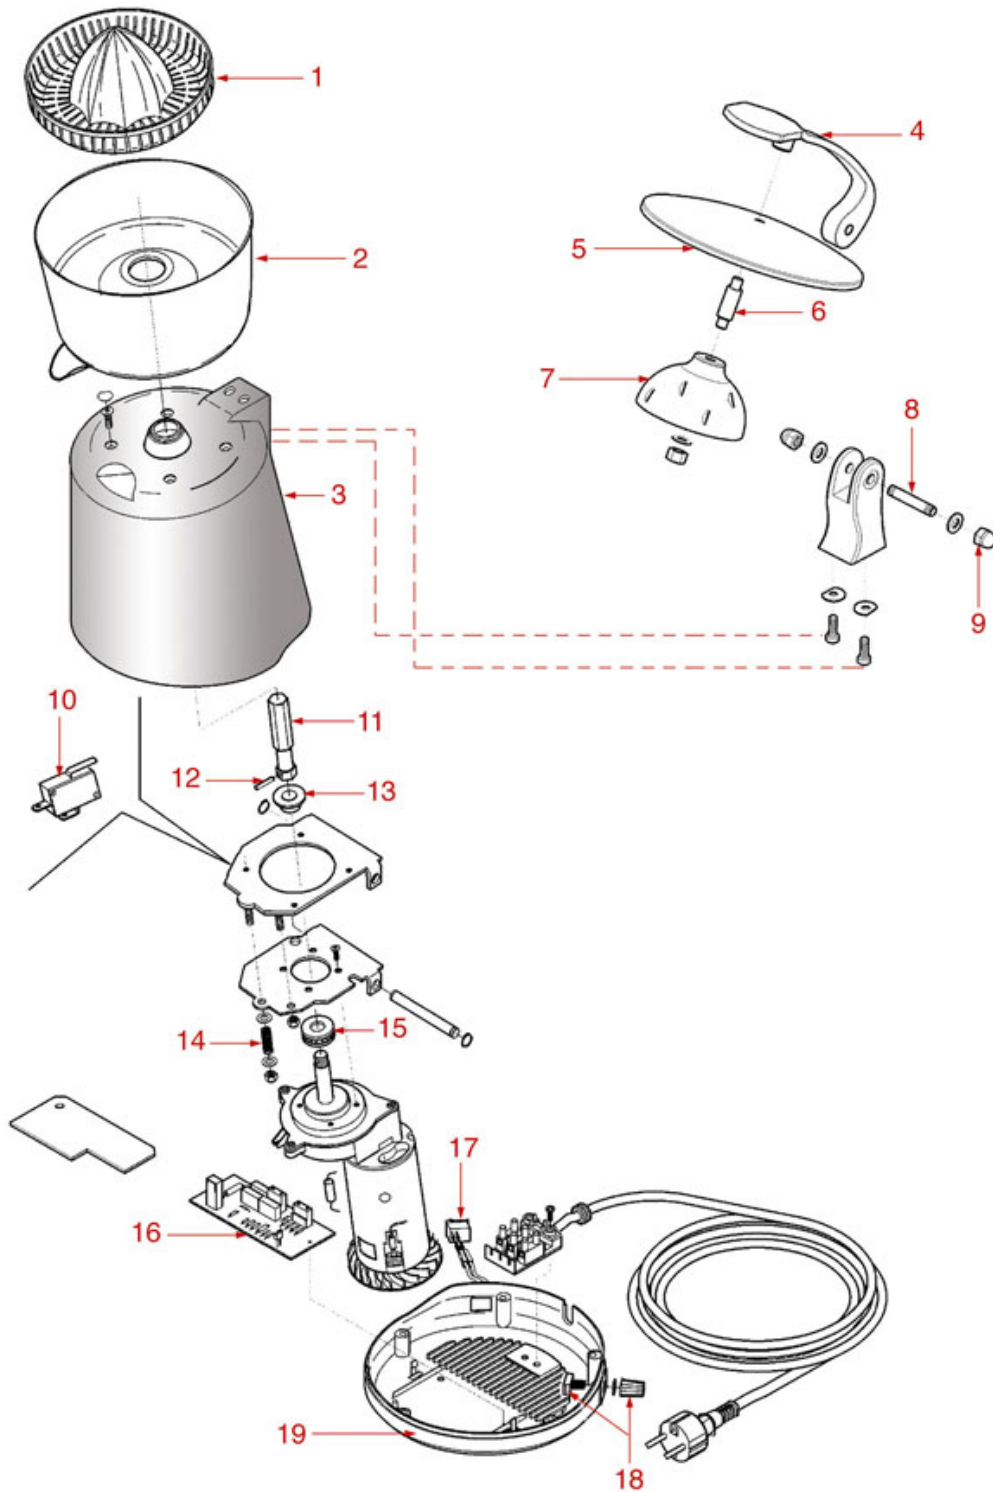

CITRUS SQUEEZER APOLLO

vsezip.ru

APOLLO

+7(812)987-08-81

SIRMAN Элм Общепит

Position	LF code no.	Description
1	3381001	PLASTIC CONE
10	1240014	MICROSWITCH 16A 250V
13	1186496	SHAFT GASKET
17	1319158	BLACK SINGLE-POLE SWITCH 10A 250V

vsezip.ru

+7(812)987-08-81