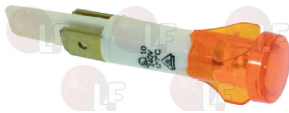

Lamps

3221276 **ORANGE INDICATOR LAMP 240V**
 $\varnothing$ head 12 mm - $\varnothing$ hole 10 mm - 120°C