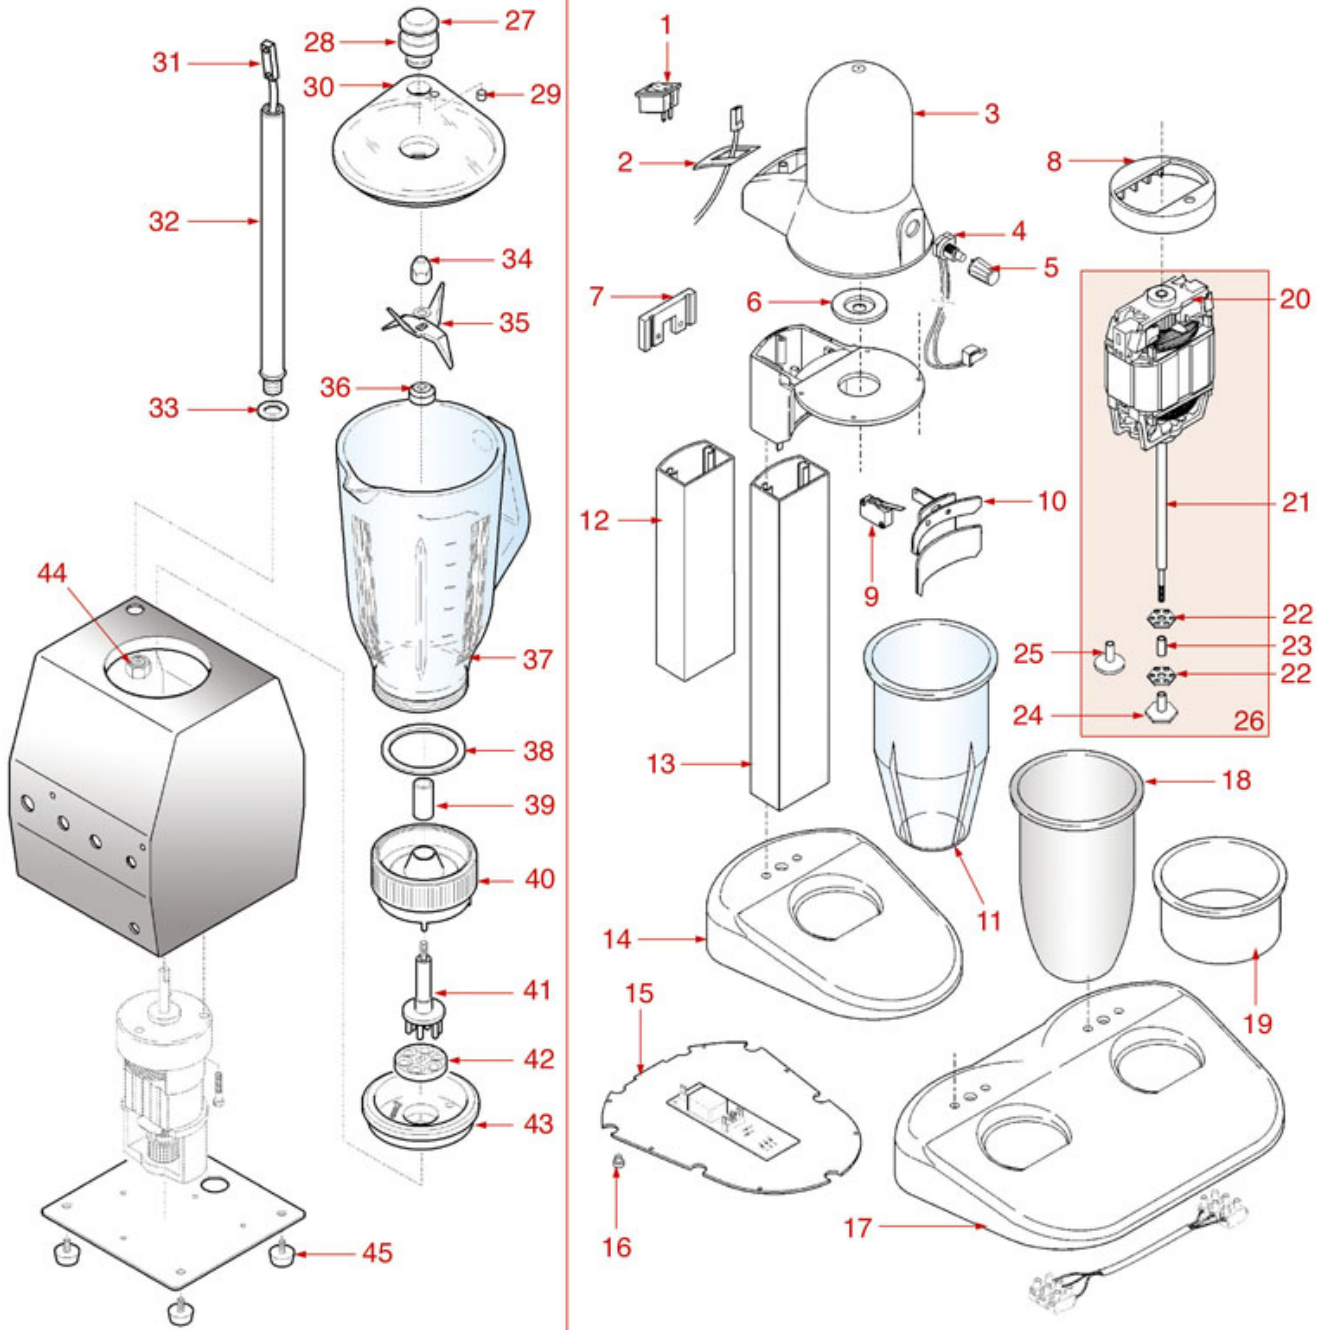

FRAPPÉ BLENDER SIRIO-BLENDER FR

vsezip.ru

+7(812)987-08-81

FR

SIRIO

SIRMAN ЭИП Общепит

Position	LF code no.	Description
1	1319158	BLACK SINGLE-POLE SWITCH CA 250V
6	1186494	BOTTOM GASKET
7	1381014	JUG SUPPORTING FORK
9	1240012	MICROSWITCH 16A 250V
10	1381015	JUG HOLDER
11	1080010	PLASTIC JUG
11	1080050	STAINLESS STEEL JUG
22	1381016	STEEL WHISK
24	1381018	ALUMINIUM PUSH-BUTTON
28	1186414	O-RING 0119 EPDM
29	1240011	MICROSWITCH MAGNET $\varnothing$ 8x4 mm
31	1240013	MAGNETIC MICROSWITCH E5222R
35	1718003	4 BLADES KNIFE
38	1186495	JUG GASKET $\varnothing$ 75x60x3 mm
42	1381020	NYLON DISK