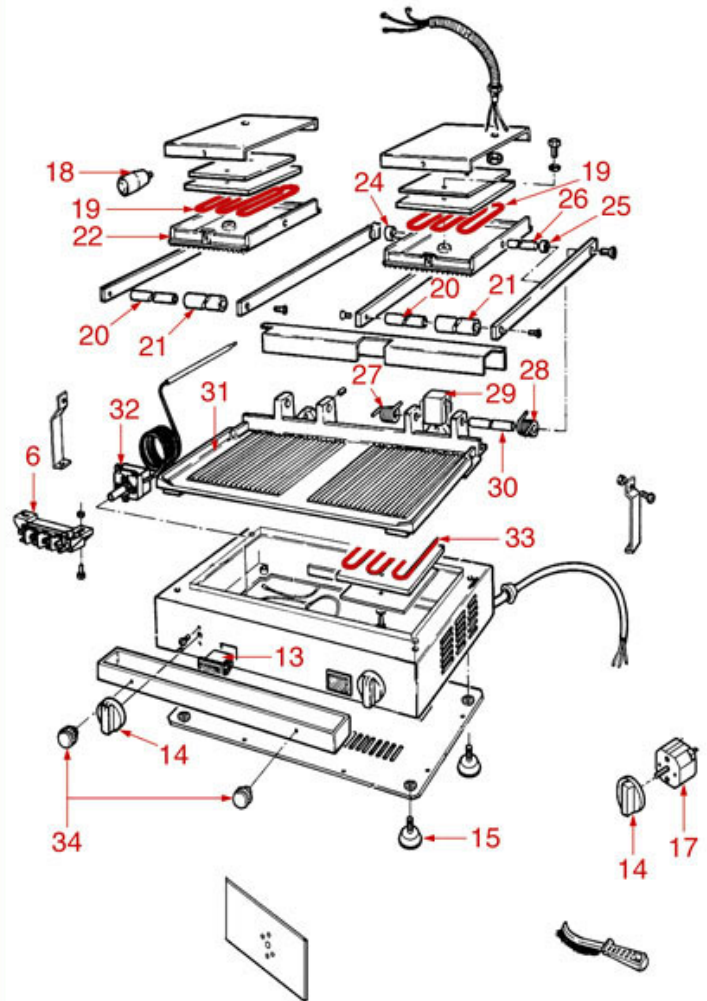

Suitable universal spare parts may not be included

Rel. 2013-09130902

PLATE CORT-ELIO-PD-TOP
vsezip.ru

CORT - ELIO

PD - TOP

+7(812)987-08-81

SIRMAN Элп Общепит

Position	LF code no.	Description
2	3755021	HEATING ELEMENT 875W 240V TOP
2	3755023	HEATING ELEMENT 700W 240V TOP
5	3250001	LEFTHAND SPRING ø 20x42 mm
5	3250002	RIGHTHAND SPRING ø 20x42 mm
5	3250028	RIGHTHAND SPRING ø 20x40 mm
5	3250029	LEFTHAND SPRING ø 20x40 mm
11	3755022	HEATING ELEMENT 1150W 240V BOTTOM
11	3755024	HEATING ELEMENT 850W 240V BOTTOM
13	3221960	WHITE INDICATOR LAMP 230V
14	3241331	BLACK KNOB ø 45 mm
16	3444514	SINGLE-PHASE THERMOSTAT 50-300°C
17	3446100	MECHANICAL TIMER 15 MINUTES
19	3755023	HEATING ELEMENT 700W 240V TOP
27	3250029	LEFTHAND SPRING ø 20x40 mm
28	3250028	RIGHTHAND SPRING ø 20x40 mm
32	3444514	SINGLE-PHASE THERMOSTAT 50-300°C
33	3755024	HEATING ELEMENT 850W 240V BOTTOM