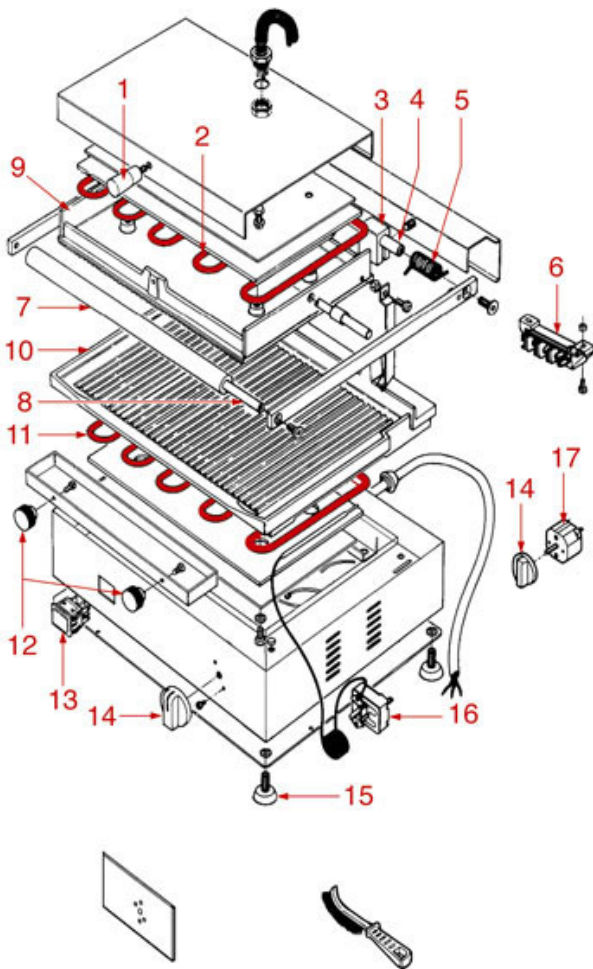

Suitable universal spare parts may not be included

Rel. 2013-09130902

PLATE CORT-ELIO-PD-TOP
vsezip.ru

CORT - ELIO

PD - TOP

+7(812)987-08-81

SIRMAN Элп Общепит

Position	LF code no.	Description
2	3755021	HEATING ELEMENT 875W 240V TOP
2	3755023	HEATING ELEMENT 700W 240V TOP
5	3250001	LEFTHAND SPRING ø 20x42 mm
5	3250002	RIGHTHAND SPRING ø 20x42 mm
5	3250028	RIGHTHAND SPRING ø 20x40 mm
5	3250029	LEFTHAND SPRING ø 20x40 mm
11	3755022	HEATING ELEMENT 1150W 240V BOTTOM
11	3755024	HEATING ELEMENT 850W 240V BOTTOM
13	3221960	WHITE INDICATOR LAMP 230V
14	3241331	BLACK KNOB ø 45 mm
16	3444514	SINGLE-PHASE THERMOSTAT 50-300°C
17	3446100	MECHANICAL TIMER 15 MINUTES
19	3755023	HEATING ELEMENT 700W 240V TOP
27	3250029	LEFTHAND SPRING ø 20x40 mm
28	3250028	RIGHTHAND SPRING ø 20x40 mm
32	3444514	SINGLE-PHASE THERMOSTAT 50-300°C
33	3755024	HEATING ELEMENT 850W 240V BOTTOM