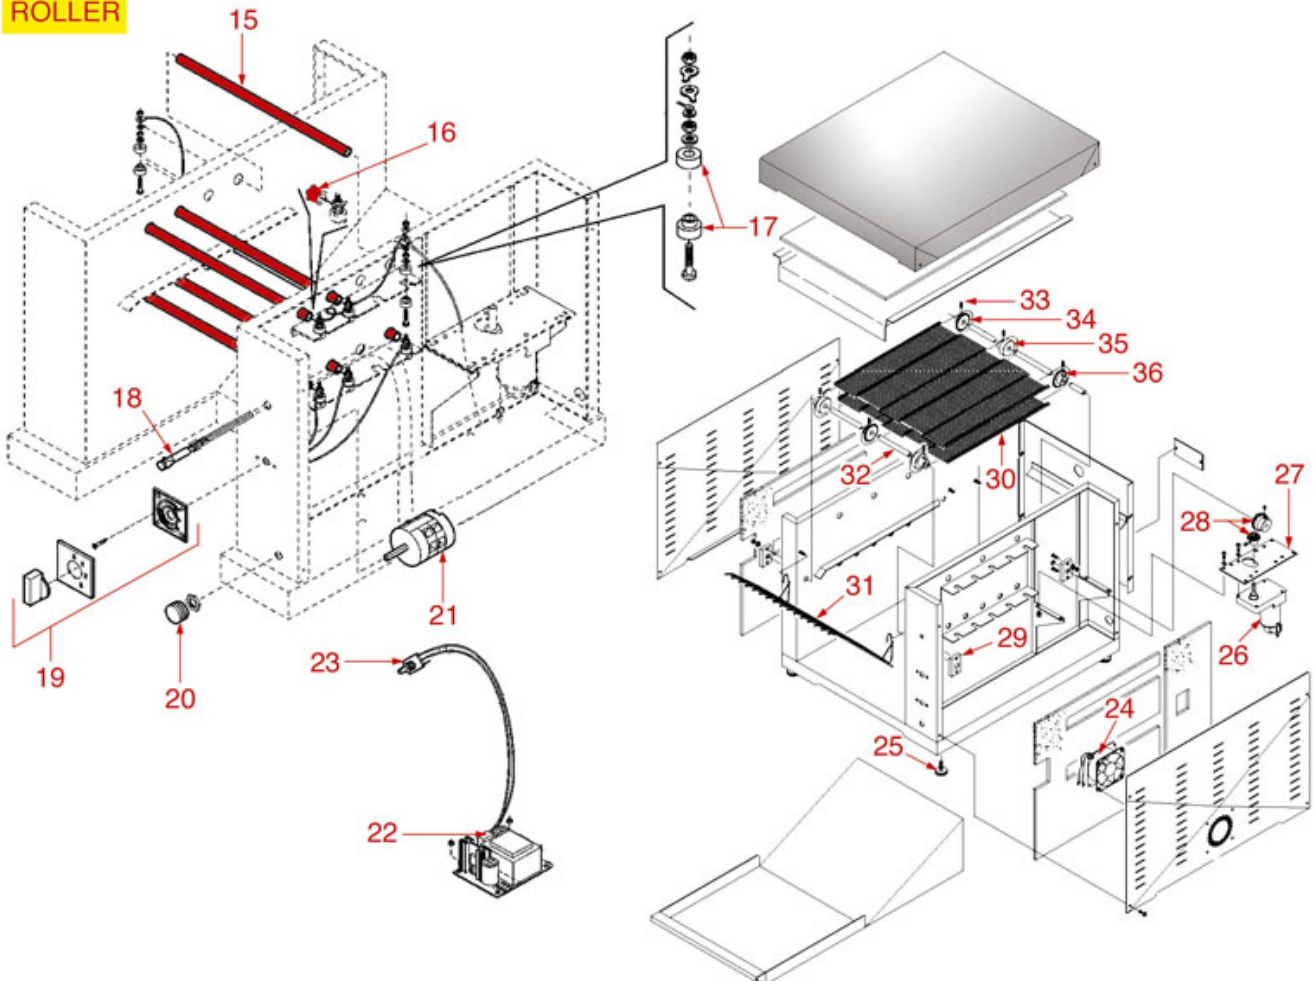

TOASTERS 12Q-6Q-4Q-ROLLER

vsezip.ru

+7(812)987-08-81

4Q - 6Q - 12Q

ROLLER

SR02

Positions without LF code no.: upon request