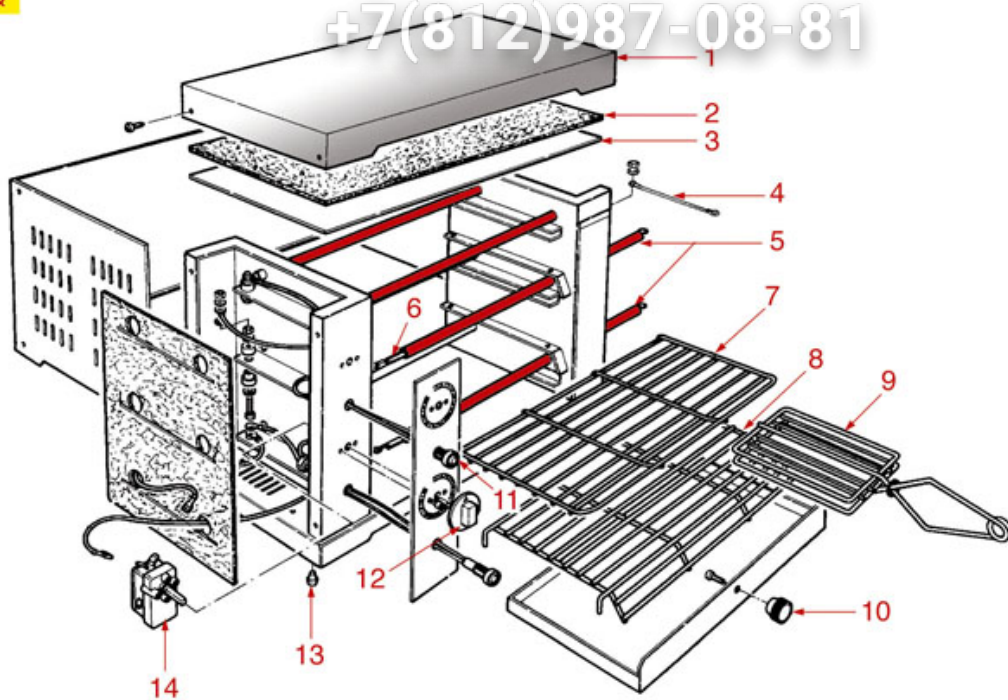

TOASTERS 12Q-6Q-4Q-ROLLER

vsezip.ru

+7(812)987-08-81

4Q - 6Q - 12Q