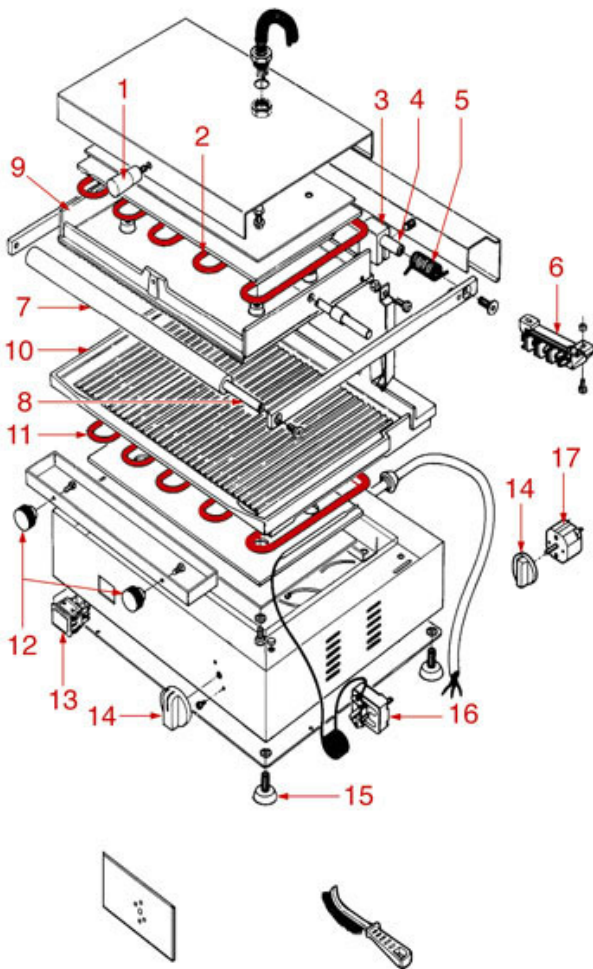

Suitable universal spare parts may not be included

Rel. 2013-09130902

PLATE CORT-ELIO-PD-TOP
vsezip.ru

CORT - ELIO

PD - TOP

+7(812)987-08-81

Position	LF code no.	Description
2	3755021	HEATING ELEMENT 875W 240V TOP
2	3755023	HEATING ELEMENT 700W 240V TOP
5	3250001	LEFTHAND SPRING ø 20x42 mm
5	3250002	RIGHTHAND SPRING ø 20x42 mm
5	3250028	RIGHTHAND SPRING ø 20x40 mm
5	3250029	LEFTHAND SPRING ø 20x40 mm
11	3755022	HEATING ELEMENT 1150W 240V BOTTOM
11	3755024	HEATING ELEMENT 850W 240V BOTTOM
13	3221960	WHITE INDICATOR LAMP 230V
14	3241331	BLACK KNOB ø 45 mm
16	3444514	SINGLE-PHASE THERMOSTAT 50-300°C
17	3446100	MECHANICAL TIMER 15 MINUTES
19	3755023	HEATING ELEMENT 700W 240V TOP
27	3250029	LEFTHAND SPRING ø 20x40 mm
28	3250028	RIGHTHAND SPRING ø 20x40 mm
32	3444514	SINGLE-PHASE THERMOSTAT 50-300°C
33	3755024	HEATING ELEMENT 850W 240V BOTTOM