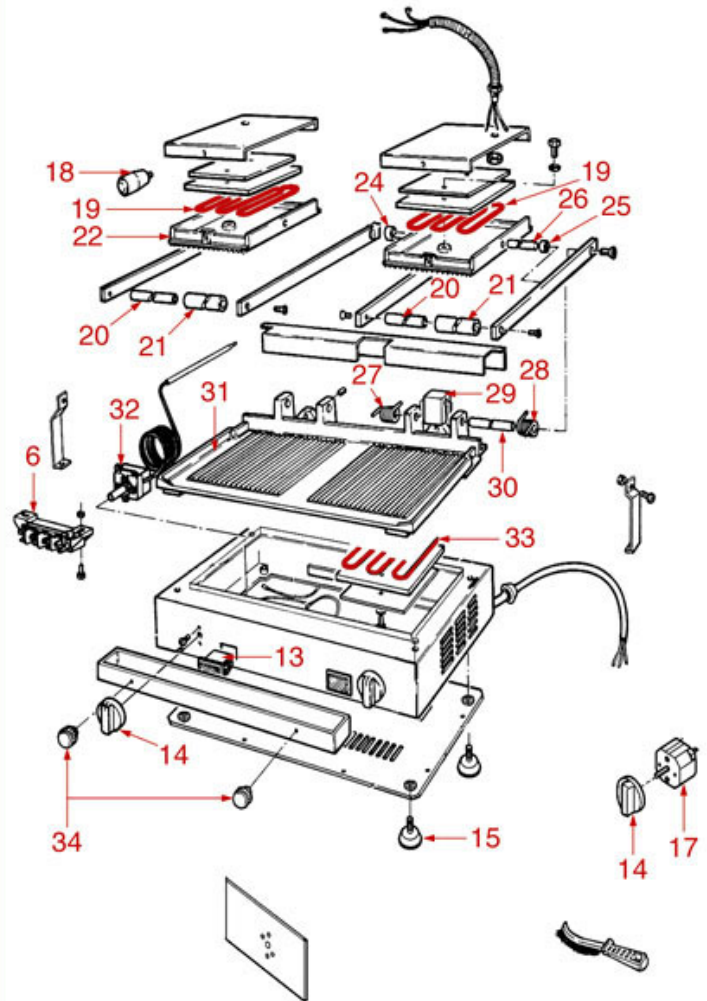

Suitable universal spare parts may not be included

Rel. 2013-09130902

PLATE CORT-ELIO-PD-TOP
vsezip.ru

CORT - ELIO

PD - TOP

+7(812)987-08-81

Position	LF code no.	Description
2	3755021	HEATING ELEMENT 875W 240V TOP
2	3755023	HEATING ELEMENT 700W 240V TOP
5	3250001	LEFTHAND SPRING ø 20x42 mm
5	3250002	RIGHTHAND SPRING ø 20x42 mm
5	3250028	RIGHTHAND SPRING ø 20x40 mm
5	3250029	LEFTHAND SPRING ø 20x40 mm
11	3755022	HEATING ELEMENT 1150W 240V BOTTOM
11	3755024	HEATING ELEMENT 850W 240V BOTTOM
13	3221960	WHITE INDICATOR LAMP 230V
14	3241331	BLACK KNOB ø 45 mm
16	3444514	SINGLE-PHASE THERMOSTAT 50-300°C
17	3446100	MECHANICAL TIMER 15 MINUTES
19	3755023	HEATING ELEMENT 700W 240V TOP
27	3250029	LEFTHAND SPRING ø 20x40 mm
28	3250028	RIGHTHAND SPRING ø 20x40 mm
32	3444514	SINGLE-PHASE THERMOSTAT 50-300°C
33	3755024	HEATING ELEMENT 850W 240V BOTTOM