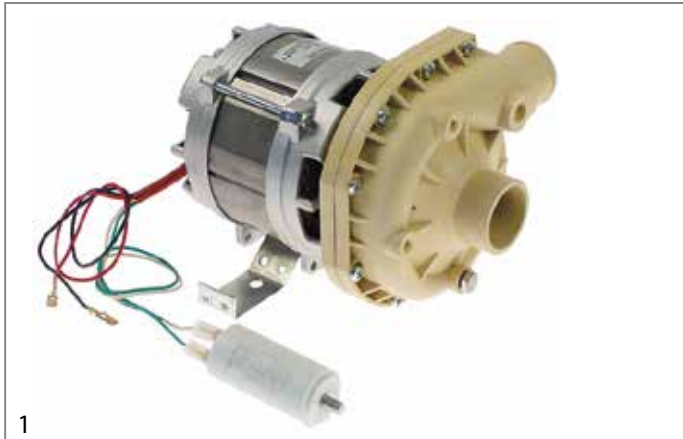

1

GEV No.	500114	Ref. No.	C.5800/2013 C.5801 GEV5801	
description	pump inlet ø 45mm outlet ø 40mm type C5800/2013 230V 50Hz 1 phase 0,75kW 1HP L 225mm rotation direction right capacitor 16µF ALBA PUMPS (C&A)			
spare parts for	500114			
	GEV No.	365021	Ref. No.	—
operating capacitor capacity 16µF 425V				
	GEV No.	509021	Ref. No.	ATA 4702
impellor ø 102 mm H 32 mm shaft intake ø 9/8mm				

Table continues overleaf