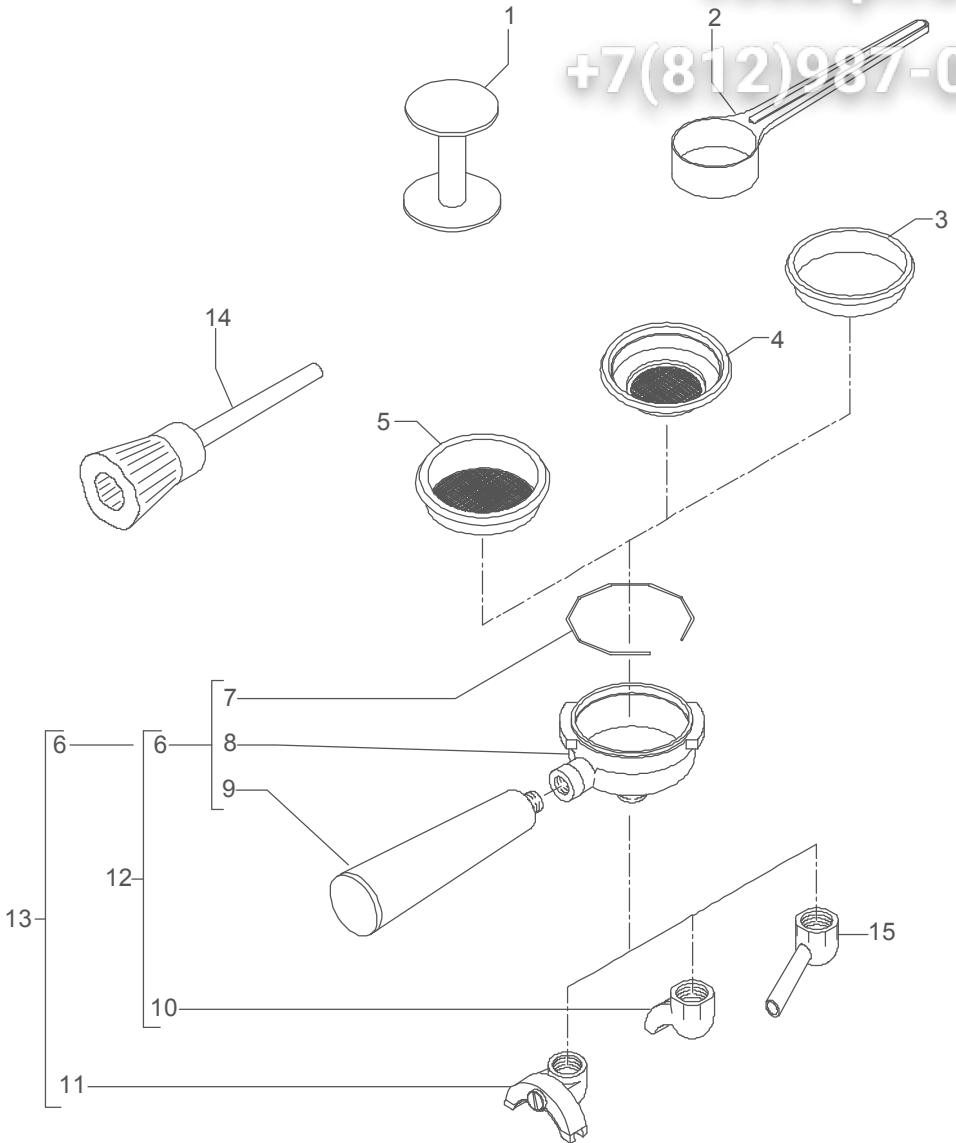

Зип ОбщепИТ

vsezip.ru

+7(812)987-08-

TABLE 15 Mod. DE

POS	CODE	DESCRIPTION
1	7632702	FUSE 31,5A 220/240V
1	7632701	FUSE 6,3A 110/120V
2	7662701GM	ELECTRONIC DOSAGE DE 110/120V GM
2	7662702	ELECTRONIC DOSAGE DE 220/230V
2	7662703	ELECTRONIC DOSAGE DE 240V
2	7662704GM	ELECTRONIC DOSAGE DE 2GR 110/120V GM WITH FOAMER
2	7662705	ELECTRONIC DOSAGE DE 2GR 220/230V WITH FOAMER
2	7662706	ELECTRONIC DOSAGE DE 2GR 240V WITH FOAMER
2	7662707GM	ELECTRONIC DOSAGE DE+PROGRAMMING KEY GM 110/120V
2	7662708	ELECTRONIC DOSAGE DE+PROGRAMMING KEY 220/230V
2	7662709	ELECTRONIC DOSAGE DE+PROGRAMMING KEY 240V
3	7631502	ELECTRIC CONNECTOR 12 POLES
4	7631517	ELECTRIC CONNECTOR 7 POLES
5	5372702	MEMBRANE-HOLDER DE-TE ABS BLUE
5	5372701	MEMBRANE-HOLDER DE-TE ABS GREY
6	7663552	CONNECTING CABLE 8 POLES 1°/2° GR. 800MM
6	7663553	CONNECTING CABLE 8 POLES 3°/4° GR. 1100MM
7	5660502	MEMBRANE DE 5 PUSH BUTTON 130X40
8	5660501	MEMBRANE DE 6 PUSH BUTTON 130X40
8	5660520	MEMBRANE DE
9	7636601	STRIP-LINE 8 POLES
10	7661503	UNIVERSAL PROGRAMMING KEY