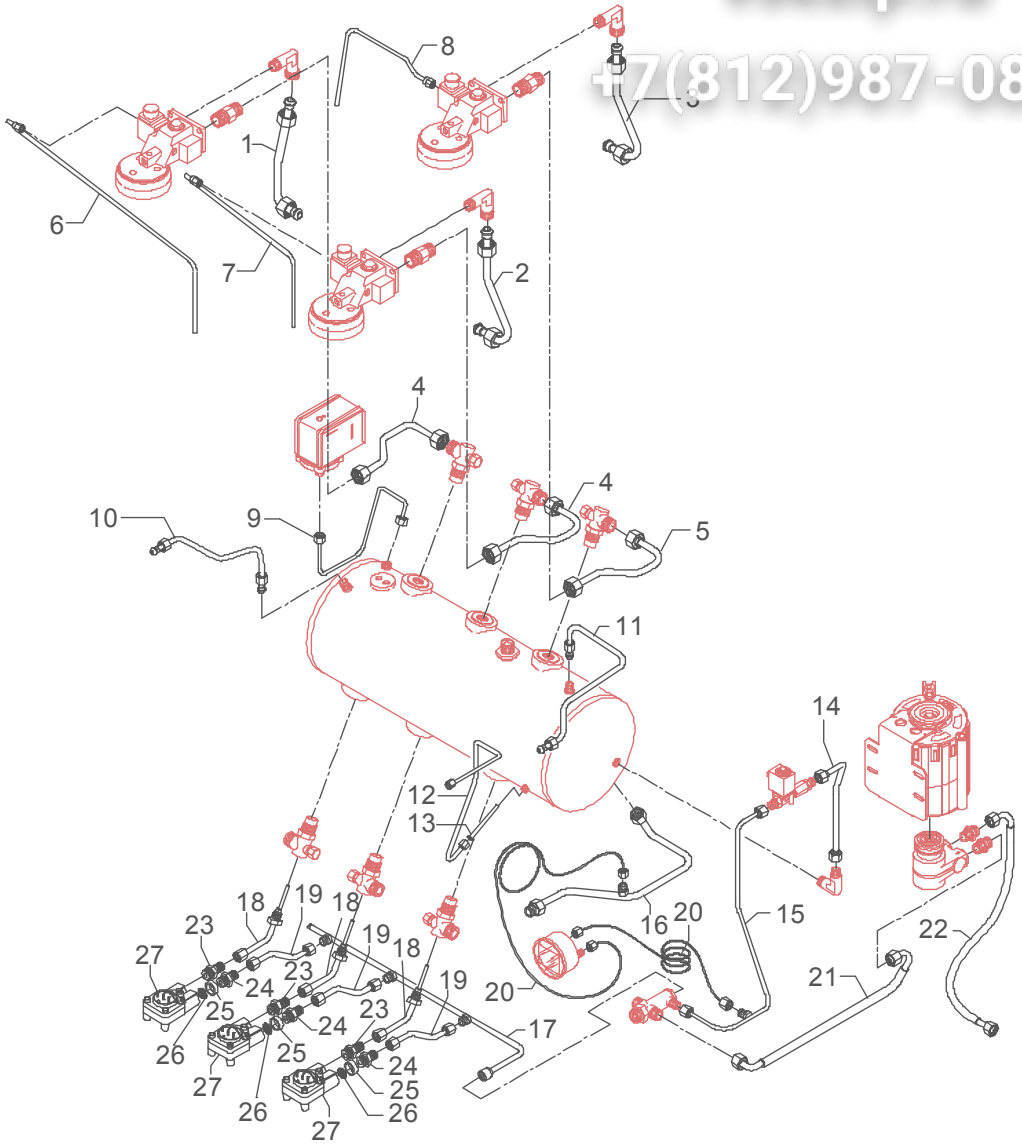

Hose series 3GR (up to 31.12.11)
Mod. DE

Зип Общепит
vsezip.ru

+7(812)987-08-

	POS	CODE	DESCRIPTION
Hose series 3GR (from 01.01.12) Mod. DE	1	5165002LL	BOTTOM EXCHANGER HOSE 1ST GROUP (2-3-4GR)
	2	5165033LL	BOTTOM EXCHANGER HOSE 2ND GR.
	3	5165004LL	BOTTOM EXCHANGER HOSE 3RD GROUP (3GR)
	4	5165009LL	UPPER EXCHANGER HOSE 1ST GROUP (2-3-4GR)
	5	5165034LL	UPPER EXCHANGER HOSE 3RD GROUP
	6	5194577LL	SOLENOID VALVE DRAIN HOSE 1ST GROUP (3GR)
	7	5194577LL	SOLENOID VALVE DRAIN HOSE 2ND GROUP (3GR)
	8	5194577LL	SOLENOID VALVE DRAIN HOSE 3RD GROUP (3GR)
	9	5162001LL	COMPLETE HOSE FOR PRESSOSTAT
	10	5163003LL	COMPLETE LEFT STEAM TAP HOSE 3-4GR
	11	5163004LL	COMPLETE RIGHT STEAM TAP HOSE 2-3-4GR
	12	5163005LL	COMPLETE WATER TAP HOSE 2-3GR
	13	5192307LL	WATER SAUCTION HOSE D6X1 L=80
	14	5163007LL	COMPLETE CHECK VALVE HOSE
	15	5162218LL	INLET AUTOMATIC LEVEL HOSE
	16	5164001.01LL	COMPLETE BOILER DRAIN HOSE
	17	5163207LL	MANIFOLD HOSE 3GR
	18	5966539	INJECTOR PIPE
	19	5162241LL	FLOW METER HOSE
	20	7400901	PRESSURE GAUGE CAPILLARY
	21	7200507	FLEXIBLE HOSE 3/8"FFC L=600MM
	22	7200504	FLEXIBLE HOSE 3/8" L=1500 AISI 304
	23	5302001	STRAIGHT FITTING 1/4"G X M13 OT
	24	5302009	STRAIGHT FITTING M12 X 1/4"G H24 OT
	25	5191501	SPACER D11X8X6.5 PTFE
	26	5471001	NET FILTER D11 AISI 304
	27	7431001	FLOW METER + AUT. WITH LED
	28	7303039	FITTING "Y"
	29	5194532	HOSE D8x5 SILICONE L=60
	30	5194551	HOSE D8x5 SILICONE L=450