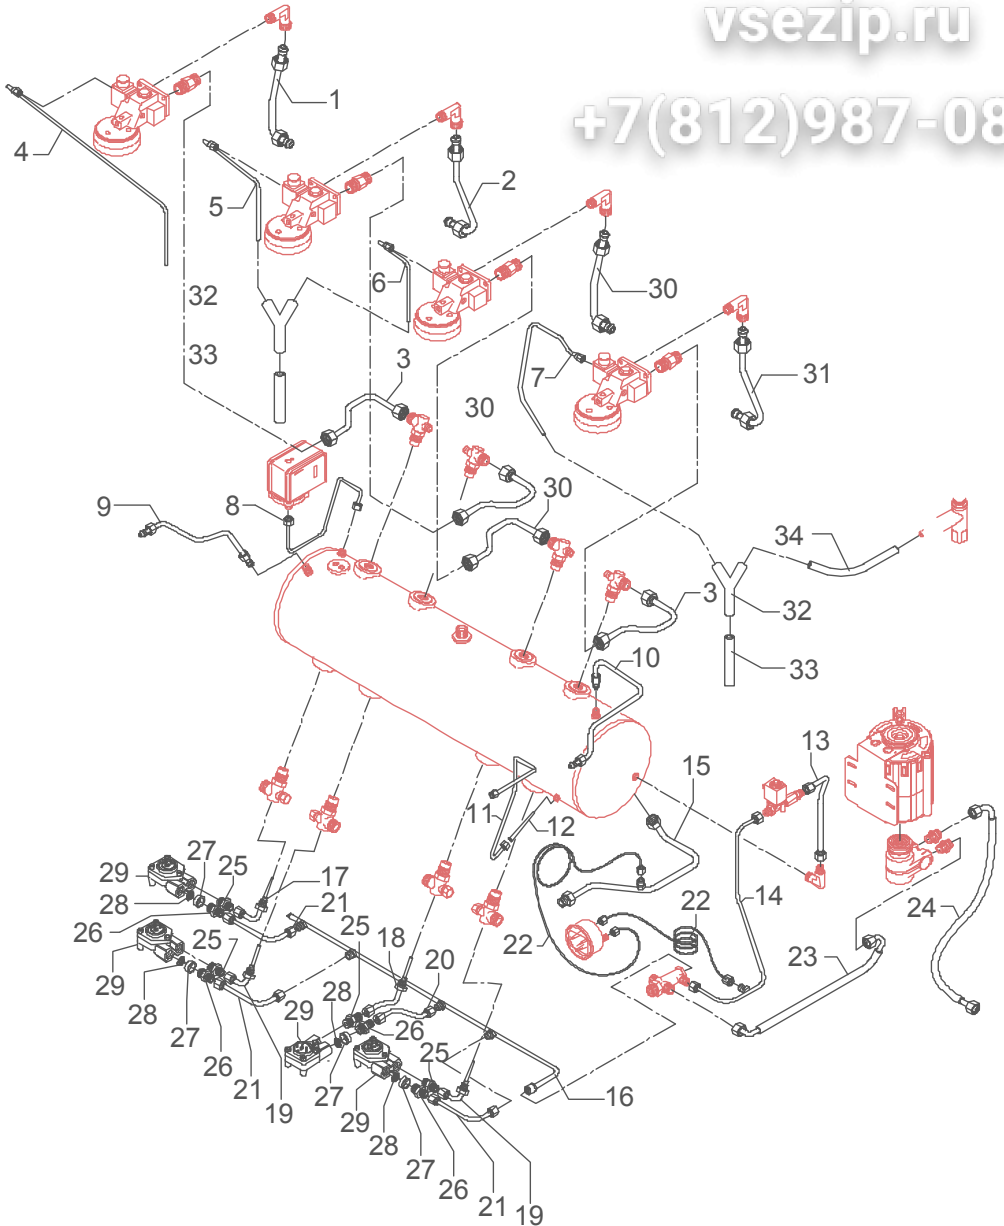

POS	CODE	DESCRIPTION
Hose series 4GR + Gas (from 01.01.12) Mod. DE	1	5165002LL	BOTTOM EXCHANGER HOSE 1ST GROUP (2-3-4GR)
	2	5165033LL	BOTTOM EXCHANGER HOSE 2ND GR.
	3	5165009LL	UPPER EXCHANGER HOSE 1ST GROUP (2-3-4GR)
	4	5194585LL	SOLENOID VALVE DRAIN HOSE 1ST GR (4GR)
	5	5194577LL	SOLENOID VALVE DRAIN HOSE 2ND GR (4GR)
	6	5194577LL	SOLENOID VALVE DRAIN HOSE 3RD GR (4GR)
	7	5194577LL	SOLENOID VALVE DRAIN HOSE 4TH GR (4GR)
	8	5162001LL	COMPLETE HOSE FOR PRESSOSTAT
	9	5163003LL	COMPLETE LEFT STEAM TAP HOSE 3-4GR
	10	5163004LL	COMPLETE RIGHT STEAM TAP HOSE 2-3-4GR
	11	5163009LL	COMPLETE WATER TAP HOSE 2-3GR
	12	5192307LL	WATER SAUCTION HOSE D6X1 L=80
	13	5163007LL	COMPLETE CHECK VALVE HOSE
	14	5162218LL	INLET AUTOMATIC LEVEL HOSE
	15	5164001.01LL	COMPLETE BOILER DRAIN HOSE
	16	5163283LL	MANIFOLD HOSE 4GR
	17	5966538	INJECTOR PIPE
	18	5966540	INJECTOR PIPE
	19	5966542	INJECTOR PIPE
	20	5162253LL	FLOW METER HOSE
	21	5162240LL	FLOW METER HOSE
	22	7400901	PRESSURE GAUGE CAPILLARY
	23	7200507	FLEXIBLE HOSE 3/8"FFC L=600MM
	24	7200504	FLEXIBLE HOSE 3/8" L=1500 AISI 304
	25	5302001	STRAIGHT FITTING 1/4"G X M13 OT
	26	5302009	STRAIGHT FITTING M12 X 1/4"G H24 OT
	27	5191501	SPACER D11X8X6.5 PTFE
	28	5471001	NET FILTER D11 AISI 304
	29	7431001	FLOW METER + AUT. WITH LED
	30	5165003LL	BOTTOM EXCHANGER HOSE 2ND GR.
	31	5165008LL	UPPER EXCHANGER HOSE 1GR
	32	7303039	FITTING "Y"
	33	5194532	HOSE D8x5 SILICONE L=60
	34	5194552	HOSE D8x5 SILICONE L=500

Hose series 4GR + Gas (from 01.01.12)
Mod. DE

Зип ОбщепИТ

vsezip.ru

+7(812)987-08-