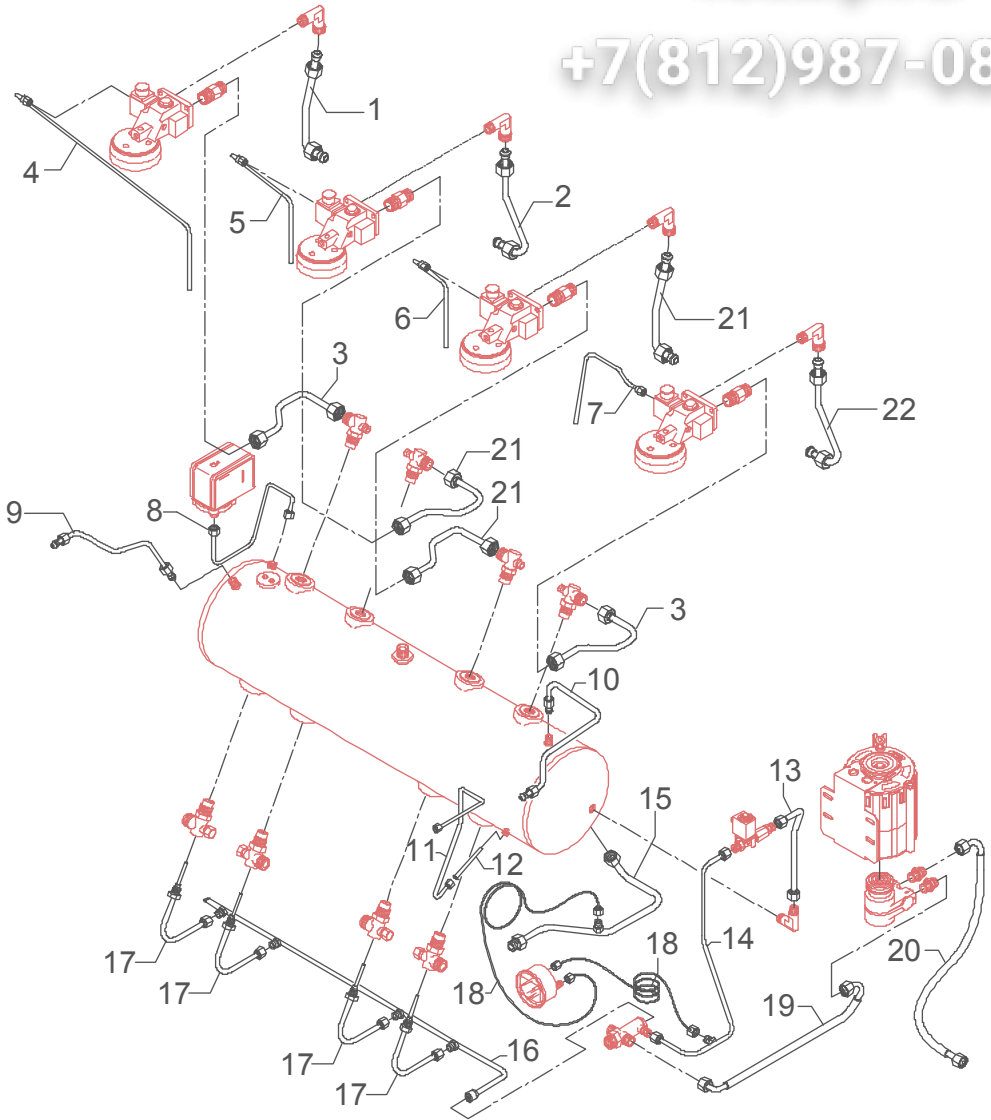

POS	CODE	DESCRIPTION
GAS 1GR Mod. DE - TE - PM	1	5343004LL	ASSEMBLY BURNER 1GR
	2	5222808	RING NUT 3/8"G H4 OT
	3	5220602	EXTERNAL INTAKE AIR PASSAGE D28 X 25.5
	4	5220601	INTERNAL INTAKE AIR PASSAGE D26 X 27 OT
	5	5223009-04	JET 1/4"G HOLE D0,4
	5	5223009-05	JET 1/4"G HOLE D0,5
	6	7402410	GAS RG10 REGULATOR
	7	5301512	UNION ELBOW M12 X 1/4" GAS
	8	5162172LL	REGULATOR-JET HOSE 1GR
	9	5302009	STRAIGHT FITTING M12 X 1/4"G H24 OT
	10	5301518	UNION ELBOW 1/4"G
	11	5221821	NUT 1/4"G H5 OT
	12	5162173LL	INLET GAS HOSE 1GR
	13	7403601	VALVE M1 WITH RING NUT
	14	7403001	THERMOCOUPLE
	15	7400302	PIEZO IGNITION WITH NUT
	16	5094395LW	GROUP FRONTAL + GAS RG10
	17	5224405	RUBBER-HOLDER 1/4" D12 OT
	18	5162171LL	BOILER-REGULATOR HOSE 1GR LEVER
	19	5302029	REDUCTION GEAR 1/4"G X M12 ES.16 H22 OT
	20	5302010	STRAIGHT FITTING M12 X M10 OT
	21	7400301	CANDLE
	22	7401205	ELECTRIC CABLE
	23	7819901	SCREW TTEI M4X12
	24	7401202	UPPER RACKET
	25	7401204	SCREW M4,5X18
	26	5221847	NUT M12X1
27	7472101	RING NUT M12X1