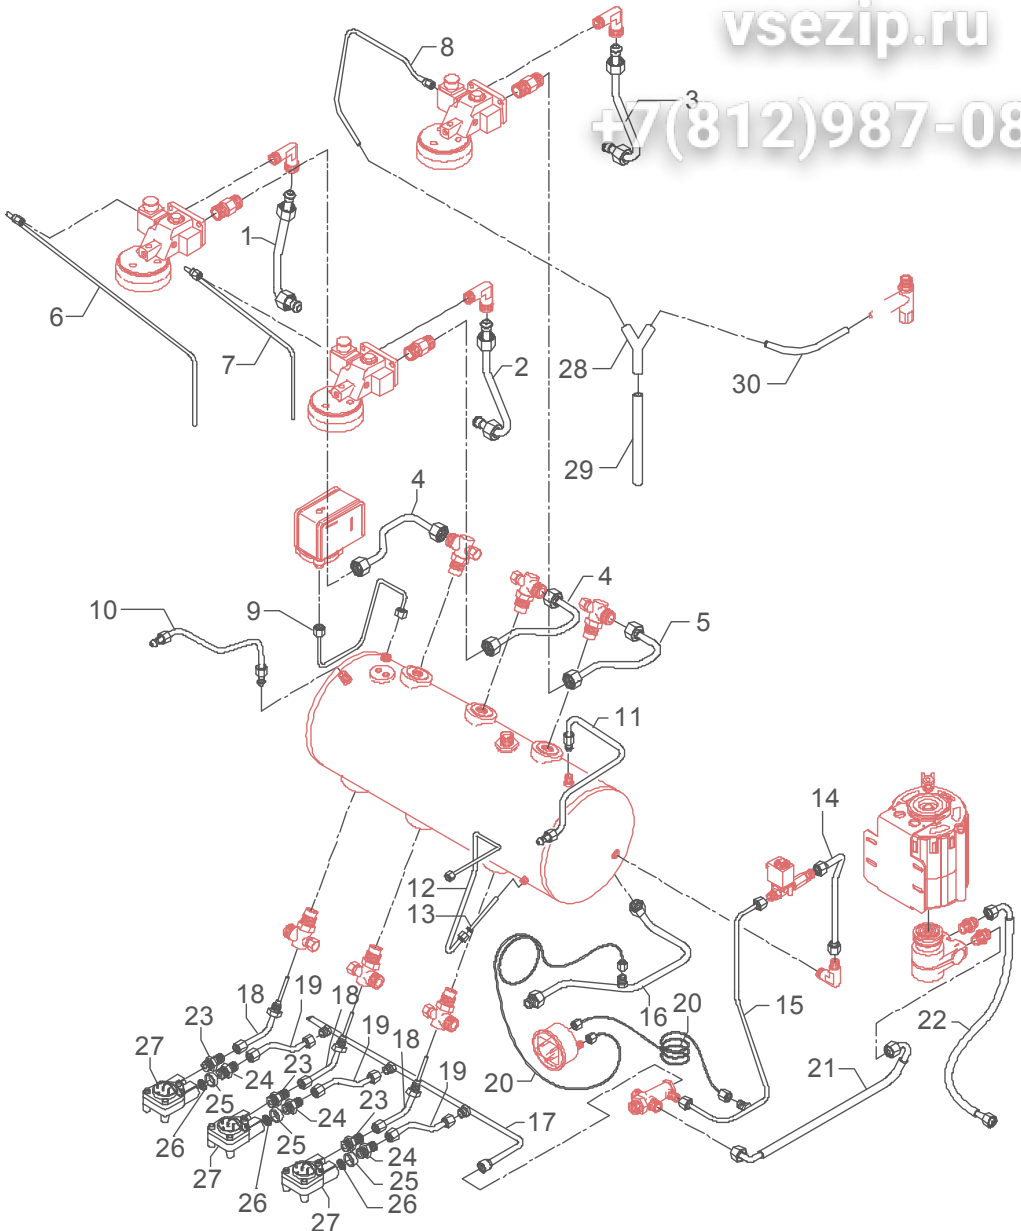

POS	CODE	DESCRIPTION
Hose series 3GR (from 01.01.12) Mod. DE	1	5165002LL	BOTTOM EXCHANGER HOSE 1ST GROUP (2-3-4GR)
	2	5165033LL	BOTTOM EXCHANGER HOSE 2ND GR.
	3	5165004LL	BOTTOM EXCHANGER HOSE 3RD GROUP (3GR)
	4	5165009LL	UPPER EXCHANGER HOSE 1ST GROUP (2-3-4GR)
	5	5165034LL	UPPER EXCHANGER HOSE 3RD GROUP
	6	5194577LL	SOLENOID VALVE DRAIN HOSE 1ST GROUP (3GR)
	7	5194577LL	SOLENOID VALVE DRAIN HOSE 2ND GROUP (3GR)
	8	5194577LL	SOLENOID VALVE DRAIN HOSE 3RD GROUP (3GR)
	9	5162001LL	COMPLETE HOSE FOR PRESSOSTAT
	10	5163003LL	COMPLETE LEFT STEAM TAP HOSE 3-4GR
	11	5163004LL	COMPLETE RIGHT STEAM TAP HOSE 2-3-4GR
	12	5163005LL	COMPLETE WATER TAP HOSE 2-3GR
	13	5192307LL	WATER SAUCTION HOSE D6X1 L=80
	14	5163007LL	COMPLETE CHECK VALVE HOSE
	15	5162218LL	INLET AUTOMATIC LEVEL HOSE
	16	5164001.01LL	COMPLETE BOILER DRAIN HOSE
	17	5163207LL	MANIFOLD HOSE 3GR
	18	5966539	INJECTOR PIPE
	19	5162241LL	FLOW METER HOSE
	20	7400901	PRESSURE GAUGE CAPILLARY
	21	7200507	FLEXIBLE HOSE 3/8"FFC L=600MM
	22	7200504	FLEXIBLE HOSE 3/8" L=1500 AISI 304
	23	5302001	STRAIGHT FITTING 1/4"G X M13 OT
	24	5302009	STRAIGHT FITTING M12 X 1/4"G H24 OT
	25	5191501	SPACER D11X8X6.5 PTFE
	26	5471001	NET FILTER D11 AISI 304
	27	7431001	FLOW METER + AUT. WITH LED
	28	7303039	FITTING "Y"
	29	5194532	HOSE D8x5 SILICONE L=60
	30	5194551	HOSE D8x5 SILICONE L=450

Hose series 3GR (from 01.01.12)
Mod. DE

Зип Общепит

vsezip.ru

+7(812)987-08-