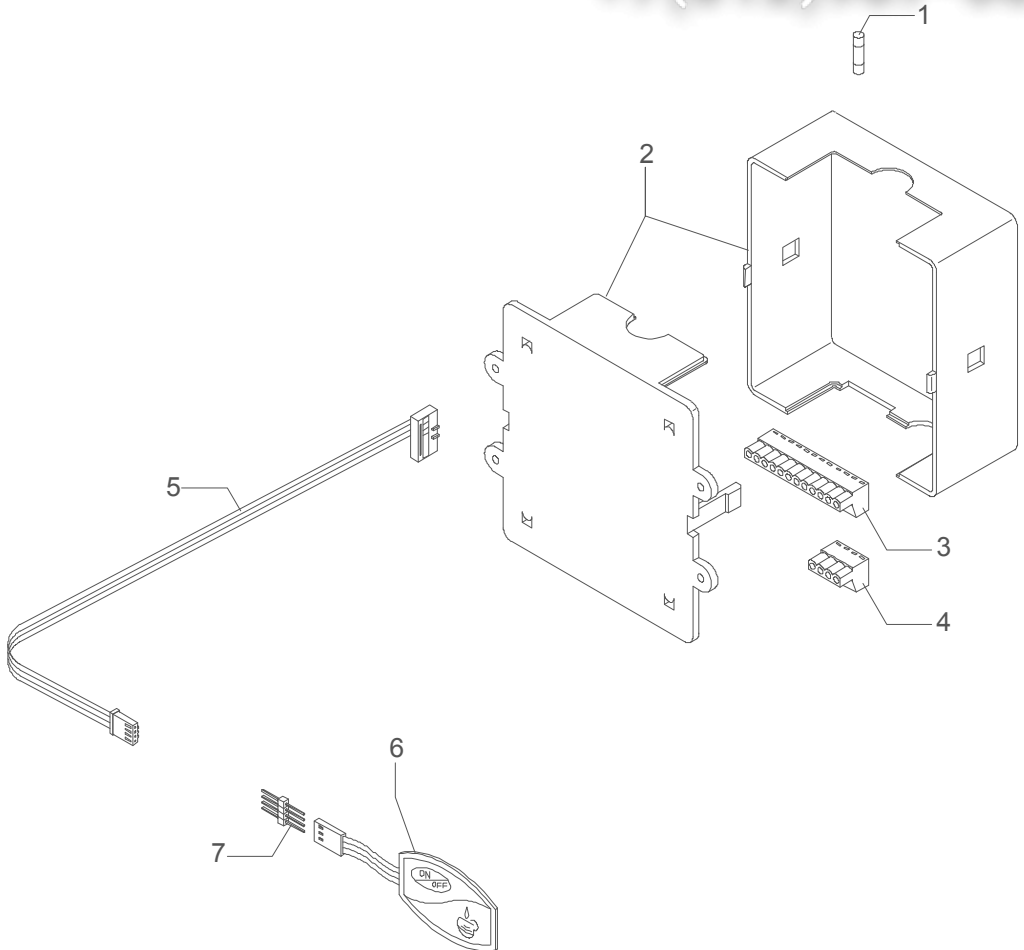

Зип ОбщениТ
vsezip.ru
8 372 937-08

TABLE 16A (whit mixer)
Mod. TE

Зип ОбщепИТ

vsezip.ru

+7(812)987-08-01

Hose series 1GR Mod. DE	POS	CODE	DESCRIPTION
	1	5165001LL	BOTTOM EXCHANGER HOSE 1GR
	2	5165008LL	UPPER EXCHANGER HOSE 1GR
	3	5194575LL	SOLENOID VALVE DRAIN HOSE 1GR
	4	5162001LL	COMPLETE HOSE FOR PRESSOSTAT
	5	5163001LL	COMPLETE LEFT STEAM TAP HOSE 1GR
	6	5163005LL	COMPLETE WATER TAP HOSE 2-3GR
	7	5192307LL	WATER SAUCTION HOSE D6X1 L=80
	8	5163007LL	COMPLETE CHECK VALVE HOSE
	9	5162218LL	INLET AUTOMATIC LEVEL HOSE
	10	5164001.01LL	COMPLETE BOILER DRAIN HOSE
	11	5163206LL	MANIFOLD HOSE 1GR
	12	5966538	INJECTOR PIPE
	13	5162240LL	FLOW METER HOSE
	14	7400901	PRESSURE GAUGE CAPILLARY
	15	7200507	FLEXIBLE HOSE 3/8"FFC L=600MM
	16	7200504	FLEXIBLE HOSE 3/8" L=1500 AISI 304
	17	5302001	STRAIGHT FITTING 1/4"G X M13 OT
	18	5302009	STRAIGHT FITTING M12 X 1/4"G H24 OT
	19	5191501	SPACER D11X8X6.5 PTFE
	20	5471001	NET FILTER D11 AISI 304
21	7431001	FLOW METER + AUT. WITH LED	