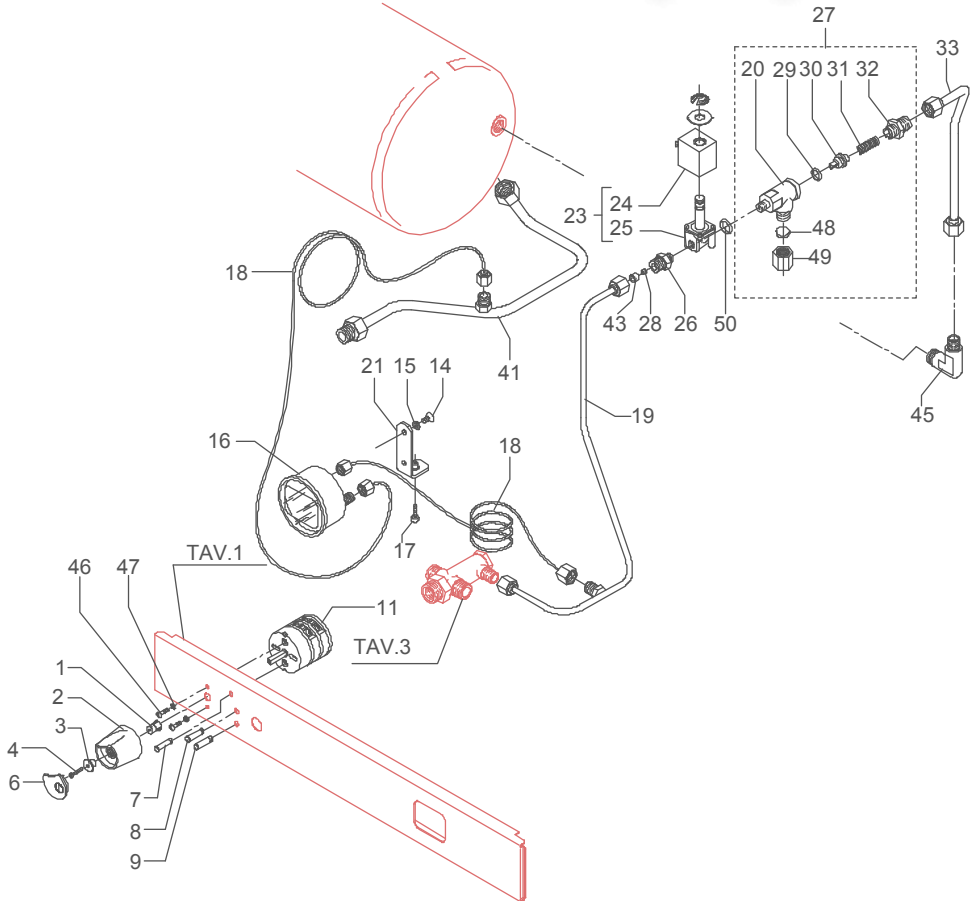

POS	CODE	DESCRIPTION	
TABLE 4 (from 01.09.10) Mod. DE - TE - PM	1	5371301	INSERT WITH A SQUARE HOLE (up to 31.07.10)	
	1	7473034	INSERT NEW WITH A MILLED HOLE (from 01.08.10)	
	2	5371807	SWITCH KNOB D42 BLUE	
	2	5371806	SWITCH KNOB D42 GREY	
	3	5220803	SLEEVE D15X3 H9.5	
	4	7809802	SCREW TC M3X25	
	6	5373912	SHAPED PLUG BLUE	
	6	5373911	SHAPED PLUG GREY	
	7	7633602.01	GREEN LAMP 110/240V	
	8	7633604.01	ORANGE LAMP 110/240V	
	9	7633606.01	RED LAMP	
	11	7633301.01	SWITCH 2 POSITIONS 4 CONTACTS	
	11	7633302.01	SWITCH 2 POSITIONS 6 CONTACTS	
	14	7817401	SCREW TCS M5X8 DIN 964 A2	
	15	7805004	PLAIN WASHER D6 UNI 6592 FEZN	
	16	7432528	WHITE PRESSURE GAUGE D63 DOUBLE SCALE	
	17	7816002	SCREW TCEI M4X12	
	18	7400901	PRESSURE GAUGE CAPILLARY	
	19	5162218LL	INLET AUTOMATIC LEVEL HOSE	
	20	5221416	CHECK VALVE BODY	
	21	5018409LL	PRESSURE GAUGE SUPPORT	
	23	7701114	SOLENOID VALVE 2 WAY 110V PARKER	
	23	7702312	SOLENOID VALVE 2 WAY 220/240V PARKER	
	24	7630324	SOLENOID VALVE COIL 110V PARKER	
	24	7630325	SOLENOID VALVE COIL 220/240V PARKER	
	25	7703011	SOLENOID VALVE WITHOUT COIL PARKER	
	26	5225238	STRAIGHT FITTING M13 X 1/8" G	
	27	5965076.01	ASSEMBLY COMPLETE CHECK VALVE	
	28	5223003	JET M6 X 6 HOLE D0.8 OT	
	29	7496018	OR GASKET 105 VITON	
	30	5224615TP	GASKET-HOLDER	
	31	5471505	CALIBRATED SPRING D0.45 H22 AISI 302	
	32	5302018	STRAIGHT FITTING M12 X M13 H26.5 OT	
	33	5163007LL	COMPLETE CHECK VALVE HOSE	
	41	5164001.01LL	COMPLETE BOILER DRAIN HOSE	
	43	5471019	FILTER D8,5	
	45	5301507TR	UNION ELBOW 3/8" G X M13 OT	
	46	7630901	SCREW TCI M3,5X15	
	47	7813801	WASHER Ø 4