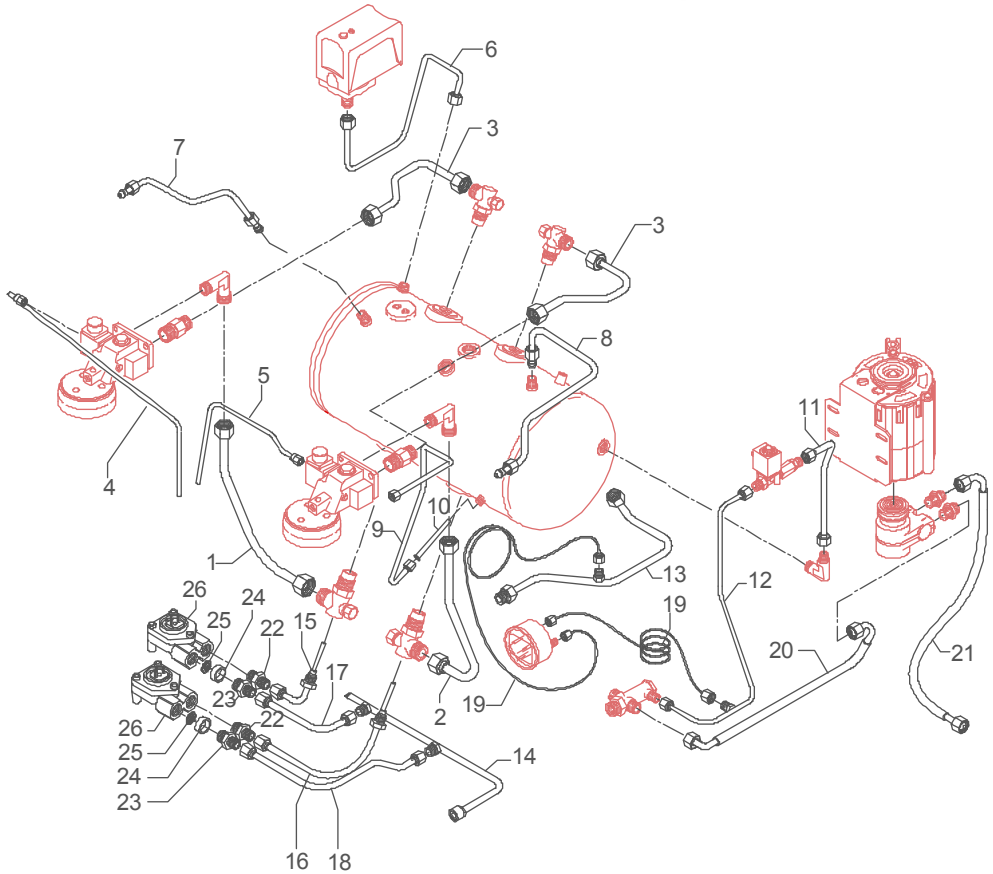

POS	CODE	DESCRIPTION
1	5165002LL	BOTTOM EXCHANGER HOSE 1ST GROUP (2-3-4GR)
2	5165033LL	BOTTOM EXCHANGER HOSE 2ND GR.
3	5165004LL	BOTTOM EXCHANGER HOSE 3RD GROUP (3GR)
4	5165009LL	UPPER EXCHANGER HOSE 1ST GROUP (2-3-4GR)
5	5165034LL	UPPER EXCHANGER HOSE 3RD GROUP
6	5194576LL	SOLENOID VALVE DRAIN HOSE 1ST GROUP (3GR)
7	5194577LL	SOLENOID VALVE DRAIN HOSE 2ND GROUP (3GR)
8	5194577LL	SOLENOID VALVE DRAIN HOSE 3RD GROUP (3GR)
9	5162001LL	COMPLETE HOSE FOR PRESSOSTAT
10	5163003LL	COMPLETE LEFT STEAM TAP HOSE 3-4GR
11	5163004LL	COMPLETE RIGHT STEAM TAP HOSE 2-3-4GR
12	5163005LL	COMPLETE WATER TAP HOSE 2-3GR
13	5192307LL	WATER SAUCTION HOSE D6X1 L=80
14	5163007LL	COMPLETE CHECK VALVE HOSE
15	5162218LL	INLET AUTOMATIC LEVEL HOSE
16	5164001.01LL	COMPLETE BOILER DRAIN HOSE
17	5163207LL	MANIFOLD HOSE 3GR
18	5966539	INJECTOR PIPE
19	5162241LL	FLOW METER HOSE
20	7400901	PRESSURE GAUGE CAPILLARY
21	7200507	FLEXIBLE HOSE 3/8"FFC L=600MM
22	7200504	FLEXIBLE HOSE 3/8" L=1500 AISI 304
23	5302001	STRAIGHT FITTING 1/4"G X M13 OT
24	5302009	STRAIGHT FITTING M12 X 1/4"G H24 OT
25	5191501	SPACER D11X8X6.5 PTFE
26	5471001	NET FILTER D11 AISI 304
27	7431001	FLOW METER + AUT. WITH LED