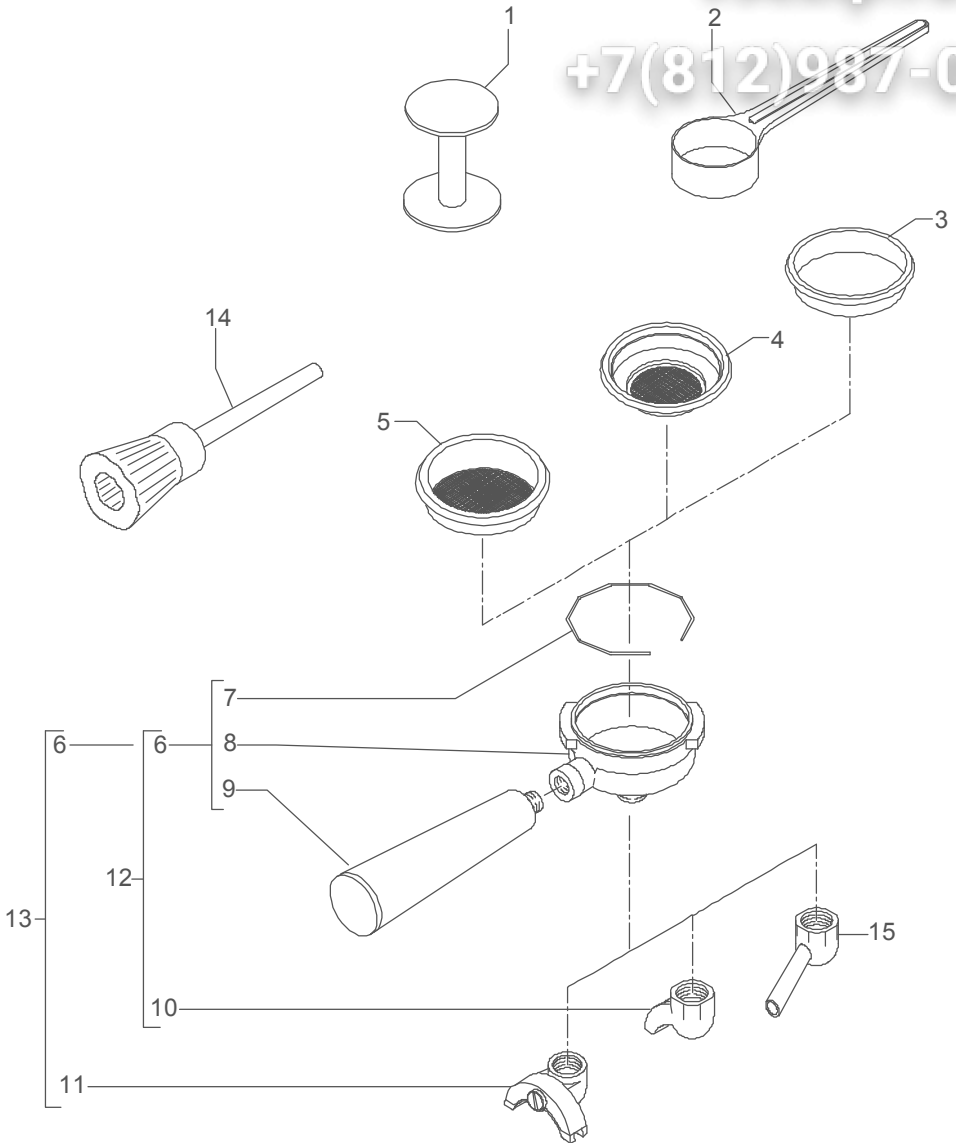

TABLE 14 (up to 31.03.10)
Mod. DE - TE - PM

Зип ОбщепИТ

vsezip.ru

+7(812)987-08-