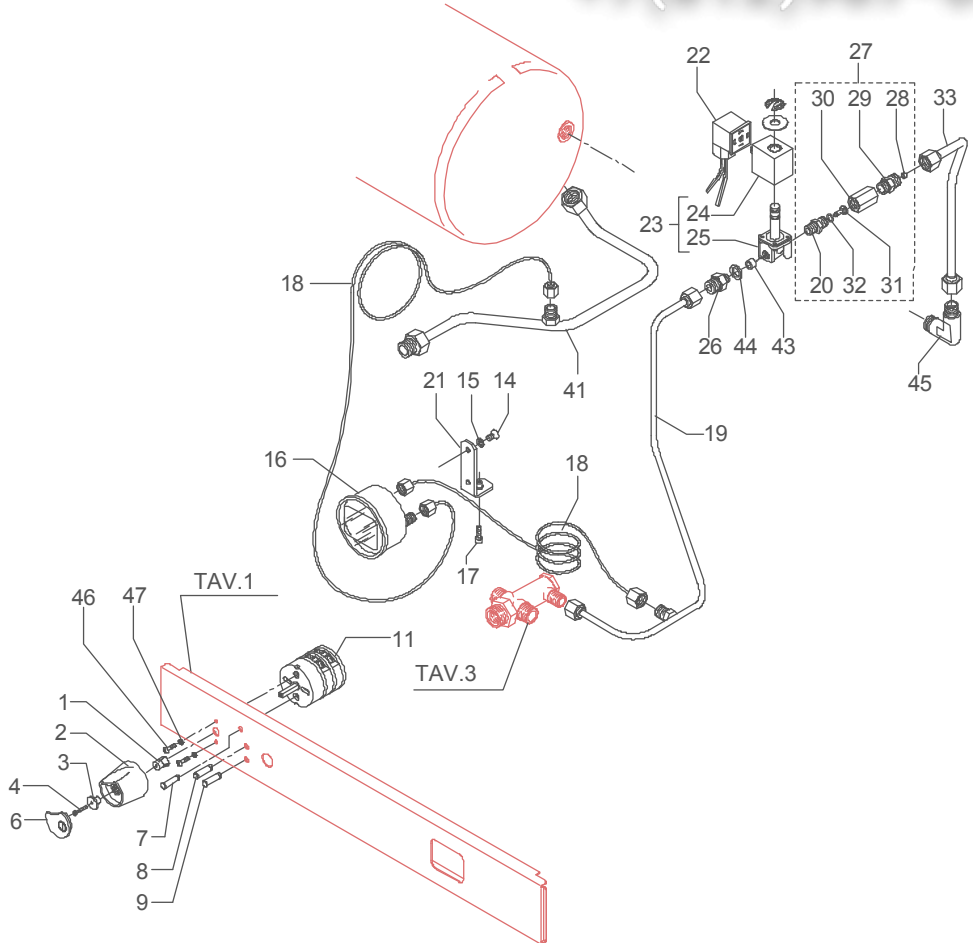

	POS	CODE	DESCRIPTION	
TABLE 4 (up to 01.06.07) Mod. DE - TE - PM	1	5371301	INSERT WITH A SQUARE HOLE	
	2	5371807	SWITCH KNOB D42 BLUE	
	2	5371806	SWITCH KNOB D42 GREY	
	3	5220803	SLEEVE D15X3 H9.5	
	4	7809802	SCREW TC M3X25	
	6	5373912	SHAPED PLUG BLUE	
	6	5373911	SHAPED PLUG GREY	
	7	7633602.01	GREEN LAMP 110/240V	
	8	7633604.01	ORANGE LAMP 110/240V	
	9	7633606.01	RED LAMP	
	11	7633301.01	SWITCH 2 POSITIONS 4 CONTACTS	
	11	7633302.01	SWITCH 2 POSITIONS 6 CONTACTS	
	14	7817401	SCREW TCS M5X8 DIN 964 A2	
	15	7805004	PLAIN WASHER D6 UNI 6592 FEZN	
	16	7432528	WHITE PRESSURE GAUGE D63 DOUBLE SCALE	
	17	7816002	SCREW TCEI M4X12	
	18	7400901	PRESSURE GAUGE CAPILLARY	
	19	5162218LL	INLET AUTOMATIC LEVEL HOSE	
	20	7304502LL	STRAIGHT FITTING 1/8"G WITH COUNTERSINK	
	21	5018409LL	PRESSURE GAUGE SUPPORT	
	22	7631504	SOLENOID VALVE CONNECTOR SIRAI	
	22	7631506	SOLENOID VALVE CONNECTOR PARKER	
	23	7701114	SOLENOID VALVE 2 WAY 110V PARKER	
	23	7702312	SOLENOID VALVE 2 WAY 220/240V PARKER	
	24	7630324	SOLENOID VALVE COIL 110V PARKER	
	24	7630325	SOLENOID VALVE COIL 220/240V PARKER	
	25	7703011	SOLENOID VALVE WITHOUT COIL PARKER	
	26	5302014	STRAIGHT FITTING M13 X 1/8"GC	
	27	5223018R	ASSEMBLY COMPLETE CHECK VALVE	
	28	5223003	JET M6 X 6 HOLE D0.8 OT	
	29	5302014	STRAIGHT FITTING M13 X 1/8"GC	
	30	5302015	STRAIGHT FITTING 1/8"G OT	
	31	5224002	STUD D8.5 X 17.5 OT	
	32	7496035	OR GASKET D4.2 X 1.9 VITON	
	33	5163007LL	COMPLETE CHECK VALVE HOSE	
	41	5164001.01LL	COMPLETE BOILER DRAIN HOSE	
	43	5471019	FILTER D8,5	
	44	5221858	WASHER D10 X 2 COPPER	
	45	5301507TR	UNION ELBOW 3/8"G X M13 OT	
	46	7630901	SCREW TCI M3,5X15	
	47	7813801	WASHER Ø 4	