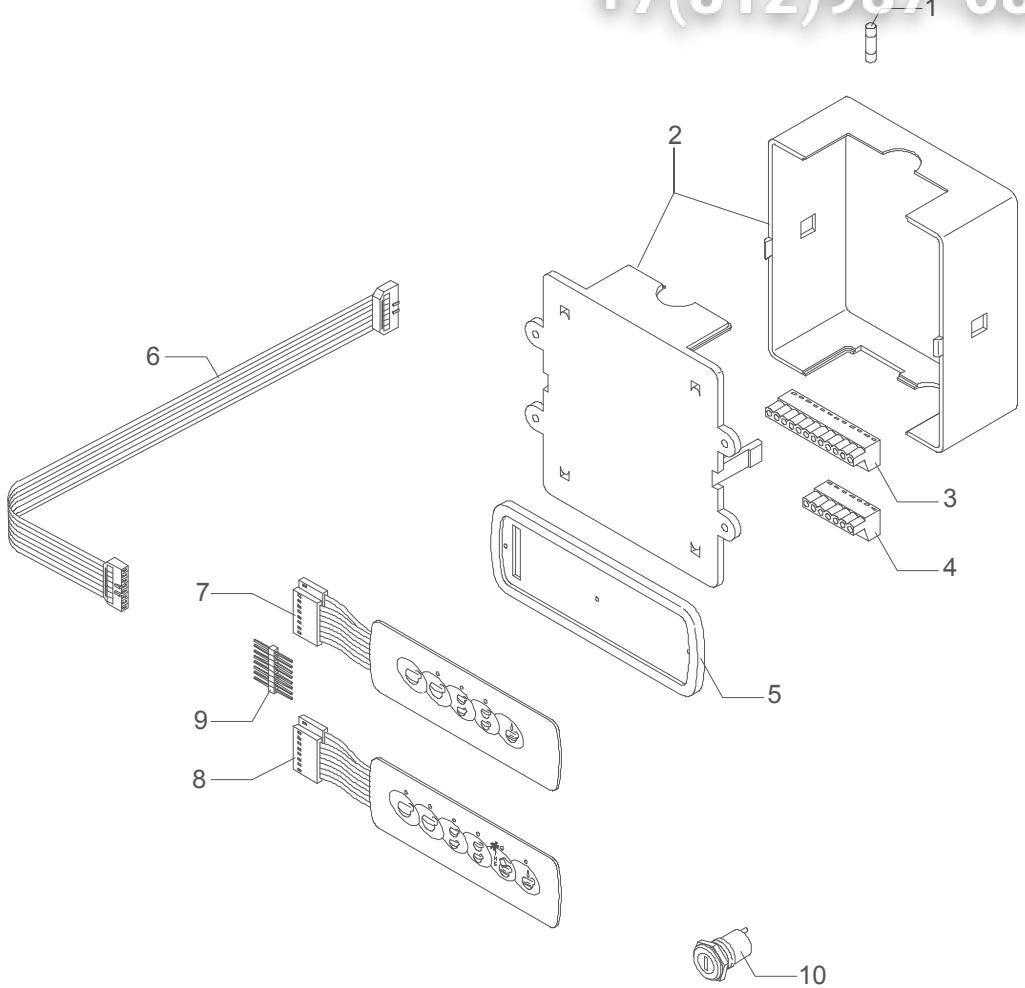

Зип ОбщениТ
vsezip.ru
8 372 937-08

TABLE 16A (whit mixer)
Mod. TE

Зип ОбщепИТ

vsezip.ru

+7(812)987-08-01

Hose series 1GR Mod. DE	POS	CODE	DESCRIPTION
	1	5165001LL	BOTTOM EXCHANGER HOSE 1GR
	2	5165008LL	UPPER EXCHANGER HOSE 1GR
	3	5194575LL	SOLENOID VALVE DRAIN HOSE 1GR
	4	5162001LL	COMPLETE HOSE FOR PRESSOSTAT
	5	5163001LL	COMPLETE LEFT STEAM TAP HOSE 1GR
	6	5163005LL	COMPLETE WATER TAP HOSE 2-3GR
	7	5192307LL	WATER SAUCTION HOSE D6X1 L=80
	8	5163007LL	COMPLETE CHECK VALVE HOSE
	9	5162218LL	INLET AUTOMATIC LEVEL HOSE
	10	5164001.01LL	COMPLETE BOILER DRAIN HOSE
	11	5163206LL	MANIFOLD HOSE 1GR
	12	5966538	INJECTOR PIPE
	13	5162240LL	FLOW METER HOSE
	14	7400901	PRESSURE GAUGE CAPILLARY
	15	7200507	FLEXIBLE HOSE 3/8"FFC L=600MM
	16	7200504	FLEXIBLE HOSE 3/8" L=1500 AISI 304
	17	5302001	STRAIGHT FITTING 1/4"G X M13 OT
	18	5302009	STRAIGHT FITTING M12 X 1/4"G H24 OT
	19	5191501	SPACER D11X8X6.5 PTFE
	20	5471001	NET FILTER D11 AISI 304
21	7431001	FLOW METER + AUT. WITH LED	