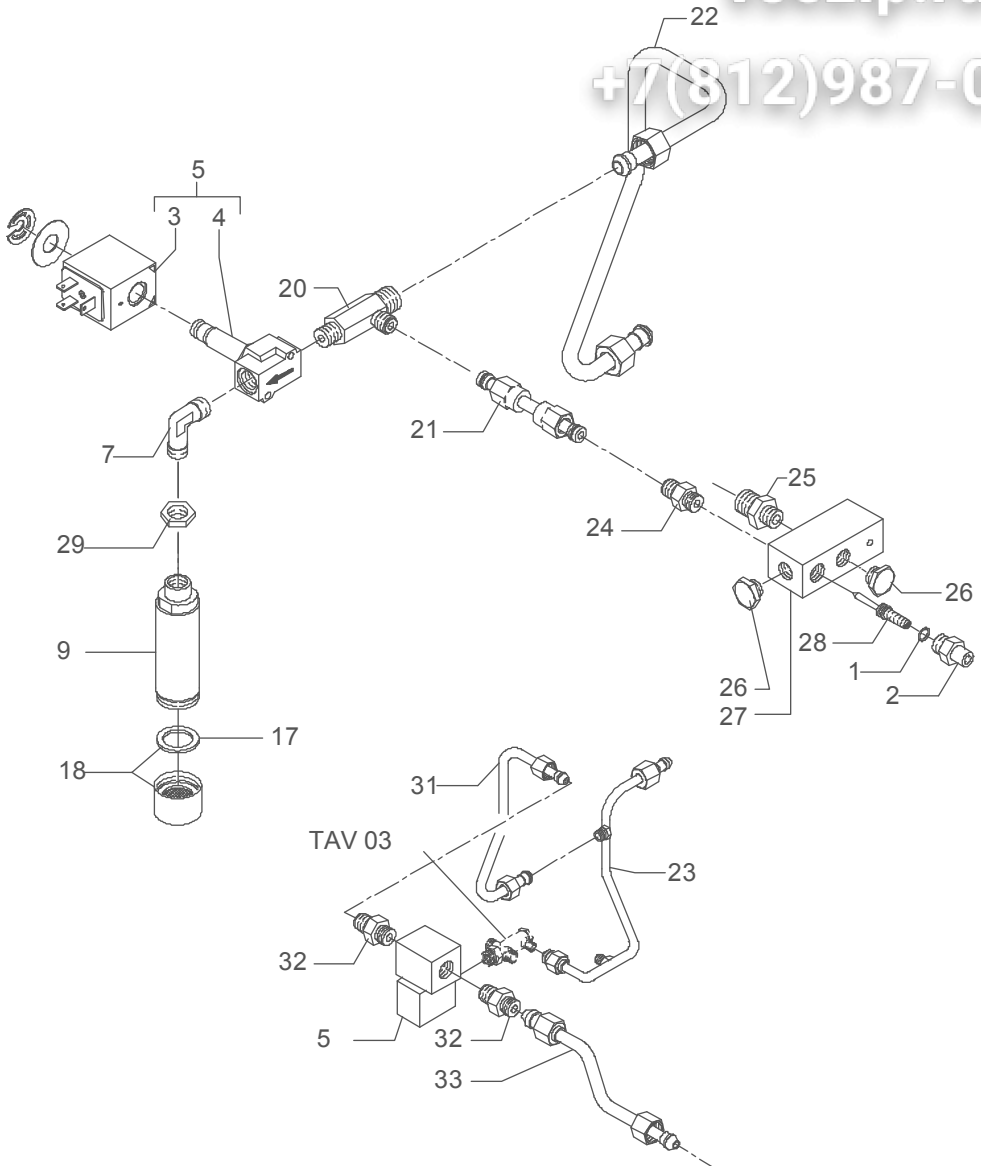

TABLE 7A (up to 31.12.11)
Mod. DE - TE

Зип ОбщепИТ

vsezip.ru

+7(812)987-08-