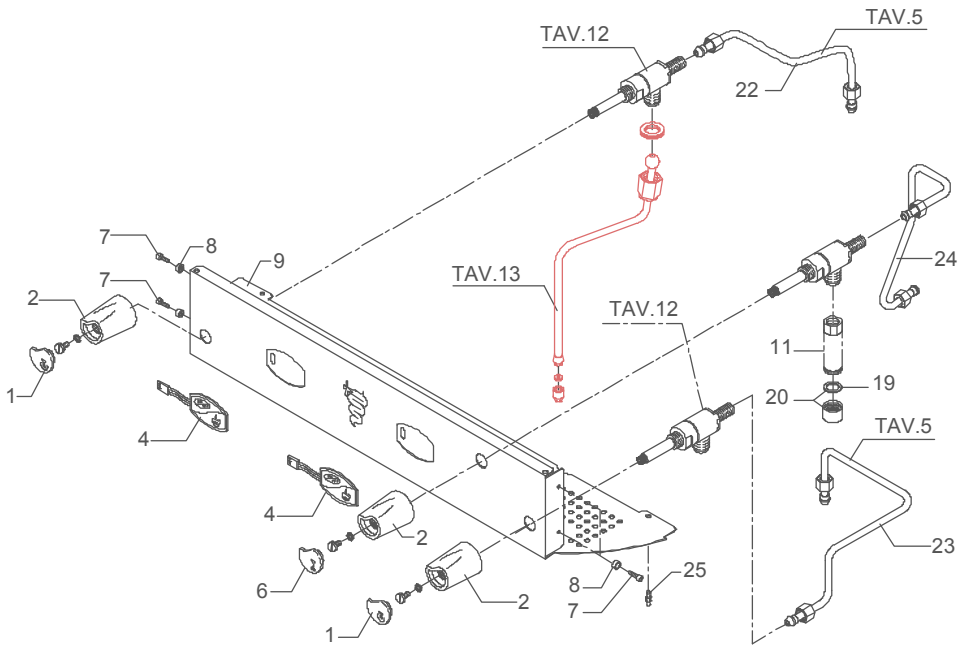

Zip Общепит
vsezip.ru
+7(812)987-08-

TABLE 9 (from 16.07.09)
Mod. PM

Зип ОбщепИТ

vsezip.ru

+7(812)987-08-

	POS	CODE	DESCRIPTION
TABLE 10 Mod. PM	1	5373908	STEAM PLUG BLUE
	1	5373907	STEAM PLUG GREY
	2	5371805	BLUE KNOB
	2	5371804	GREY KNOB
	4	5660505	MEMBRANE P 60X40
	6	5373910	WATER PLUG BLUE
	6	5373909	WATER PLUG GREY
	7	7816002	SCREW TCEI M4X12
	8	5220802	BUSHING D10 X 4.2 OT
	9	5094205SG	WORKING FRONTAL PANEL P 1GR GREY
	11	5471504	SPRING D14 AISI 302
	12	7496076	OR GASKET 112 70SH
	13	5224605	GASKET-HOLDER D14.7 X 10.5 OT
	14	5494002	GASKET D16X6X6 PTFE GRAPHITIZED
	15	5222801	RING NUT M18
	16	5225605CM	WATER HOSE ARTICULATION D16X30 OT CHROMED
	17	5221871NC-LL	NUT M18 NICKEL-PLATED WITH GASKET
	18	5225226CM	STRAIGHT FITTING M22 X 1 H25 OT CHROMED
	19	5493003	GASKET D20.5X15 H2 NBR 70SH
	20	5226601TW	WATER TERMINAL
	21	5966510	ASSEMBLY COMPLETE WATER HOSE SHORT
	22	5163001LL	COMPLETE LEFT STEAM TAP HOSE 1GR
	23	5163013LL	COMPLETE WATER TAP HOSE 1GR
	24	5244008NC	STUD M4X22.6 AVP NICHEL-PLATED
	25	5494009	GASKET Ø16X13,2X2 PTFE
	26	5222221	SPACER