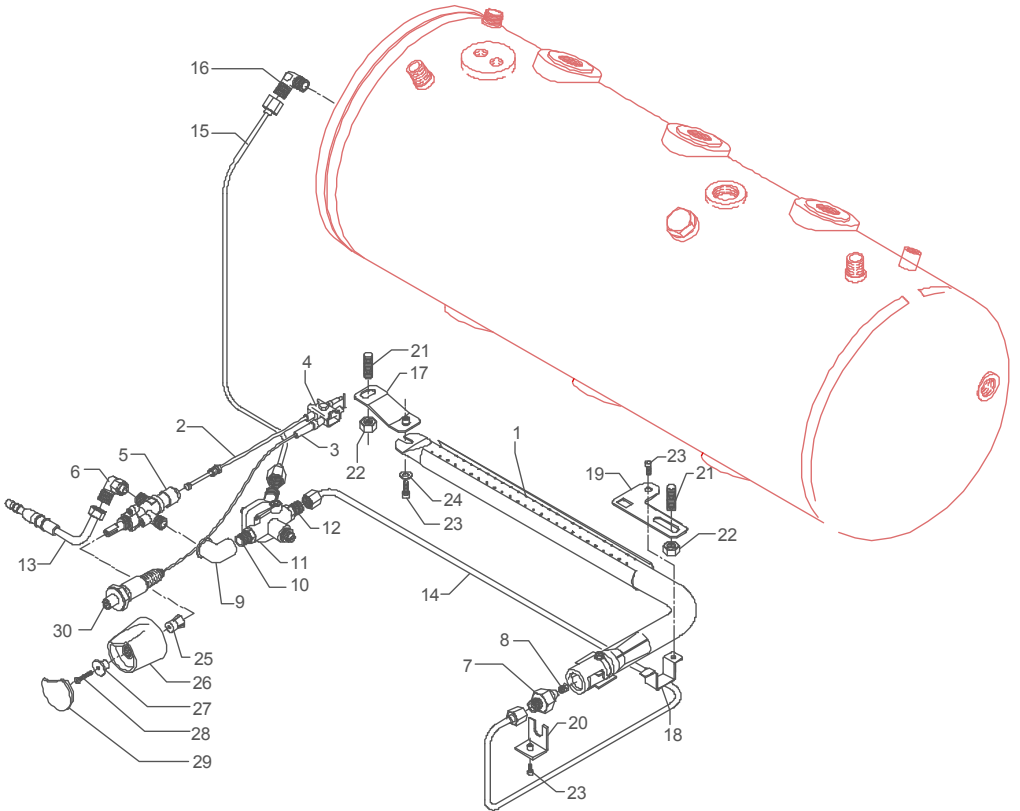

POS	CODE	DESCRIPTION
GAS 4GR Mod. DE - TE - PM	1	7400602	BURNER 4GR
	2	7403004	THERMOCOUPLE L=600
	3	7400305	IGNITION CANDLE
	4	5479917	CLIPS
	5	7403602	TAP
	6	7303023LL	UNION ELBOW
	7	5224413	INJECTOR-HOLDER
	8	7303027	INJECTOR Ø 1,0
	8	7303028	INJECTOR Ø 1,5
	9	5301518	UNION ELBOW 1/4"G
	10	5302009	STRAIGHT FITTING M12 X 1/4"G H24 OT
	11	7402410	GAS RG10 REGULATOR
	12	5163211LL	RUBBER-HOLDER HOSE
	13	5162251LL	REGULATOR TAP HOSE
	14	5162249.01LL	REGULATOR-JET/BURNER HOSE
	15	5161016LL	BOILER-REGULATOR HOSE
	16	5301504TR	UNION ELBOW 1/8"G X M12
	17	5037824LL	LEFT SUPPORT
	18	5037825LL	BURNER HOLDER
	19	5037827	RIGHT SUPPORT
	20	5037823LL	BURNER SUPPORT
	21	5267012	TIE ROD M10 X 33 ASTM A193
	22	7812608	NUT M10 UNI 5587 ASTM A194
	23	7816002	SCREW TCEI M4X12
	24	7809804	PLAIN WASHER D4
	25	7473032	KNOB INSERT
	26	5371806	SWITCH KNOB D42 GREY
	26	5371807	SWITCH KNOB D42 BLUE
	27	5220816	KNOB BUSHING
	28	7818203	TAPPING SCREW TCTC 3,9X16
29	5373923	SHAPED PLUG GREY	
29	5373924	SHAPED PLUG BLUE	
30	7400302	PIEZO IGNITION	

Вип ОбщениТ

vsezip.ru

+7(812)987-08-