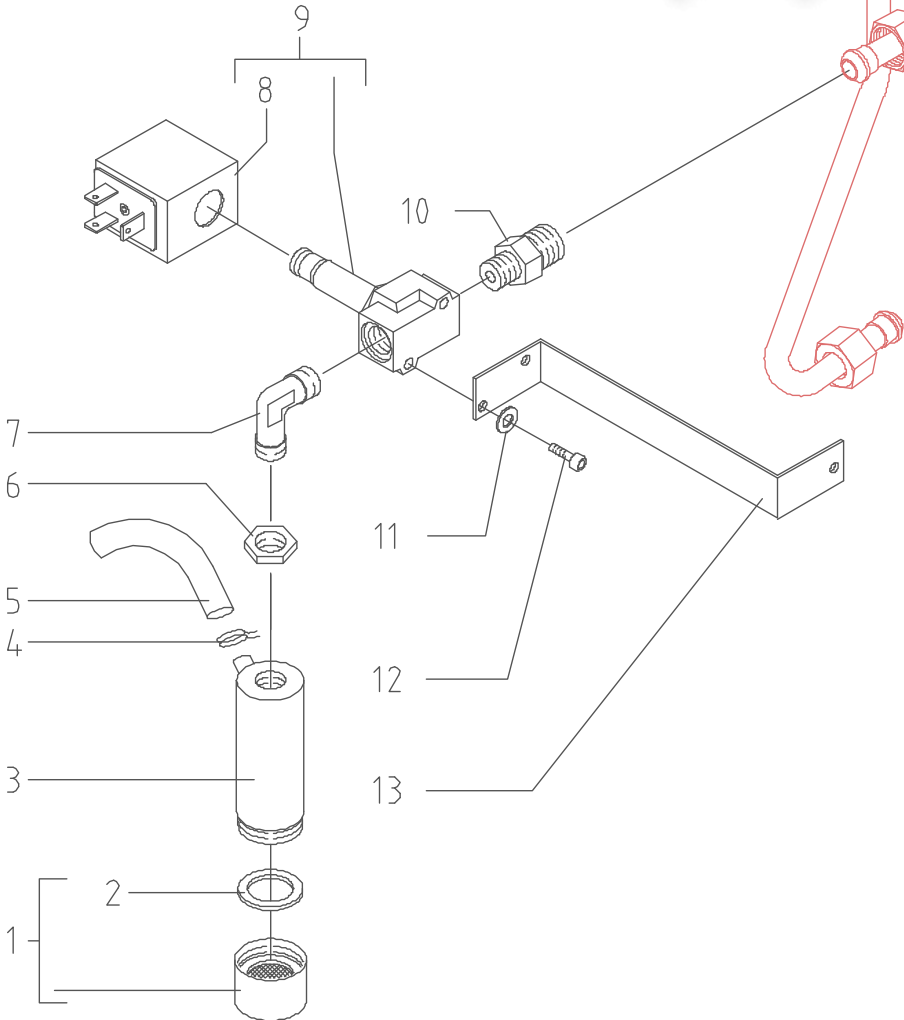

Zip Общепит
 bezip.ru
 (812)987-08-

TABLE 7A (up to 31.12.11)
Mod. DE - TE

Зип ОбщепИТ

vsezip.ru

+7(812)987-08-

	POS	CODE	DESCRIPTION
TABLE 8 Mod. DE	1	5373908	STEAM PLUG BLUE
	1	5373907	STEAM PLUG GREY
	2	5371805	BLUE KNOB
	2	5371804	GREY KNOB
	3	7817803	SCREW TPS M3X10 UNI 7688 DIN 965 A2
	4	5372702	MEMBRANE-HOLDER DE-TE ABS BLUE
	4	5372701	MEMBRANE-HOLDER DE-TE ABS GREY
	5	5660502	MEMBRANE DE 5 PUSH BUTTON 130X40
	5	5660501	MEMBRANE DE 6 PUSH BUTTON 130X40
	6	7816002	SCREW TCEI M4X12
	7	5220802	BUSHING D10 X 4.2 OT
	8	5094382SG	WORKING FRONTAL PANEL DE 1GR. PUSH BUTTON GREY
	8	5094204SG	WORKING FRONTAL PANEL DE 1GR GREY
8	5094371SG	WORKING FRONTAL PANEL DE 2GR. PUSH BUTTON GREY	
8	5094397SG	WORKING FRONTAL PANEL DE 2GR. BUTTON GREY WITHOUT LOGO	
8	5094206SG	WORKING FRONTAL PANEL DE 2GR GREY	
8	5094208SG	WORKING FRONTAL PANEL DE 3GR GREY	
8	5094303SG	WORKING FRONTAL PANEL DE 4GR GREY	
10	5163001LL	COMPLETE LEFT STEAM TAP HOSE 1GR	
10	5163002LL	COMPLETE LEFT STEAM TAP HOSE 2GR	
10	5163003LL	COMPLETE LEFT STEAM TAP HOSE 3-4GR	
11	5163004LL	COMPLETE RIGHT STEAM TAP HOSE 2-3-4GR	
12	5244008NC	STUD M4X22.6 AVP NICHEL-PLATED	
13	7802401	SELF-LOCKING NUT M3 UNI 7473	