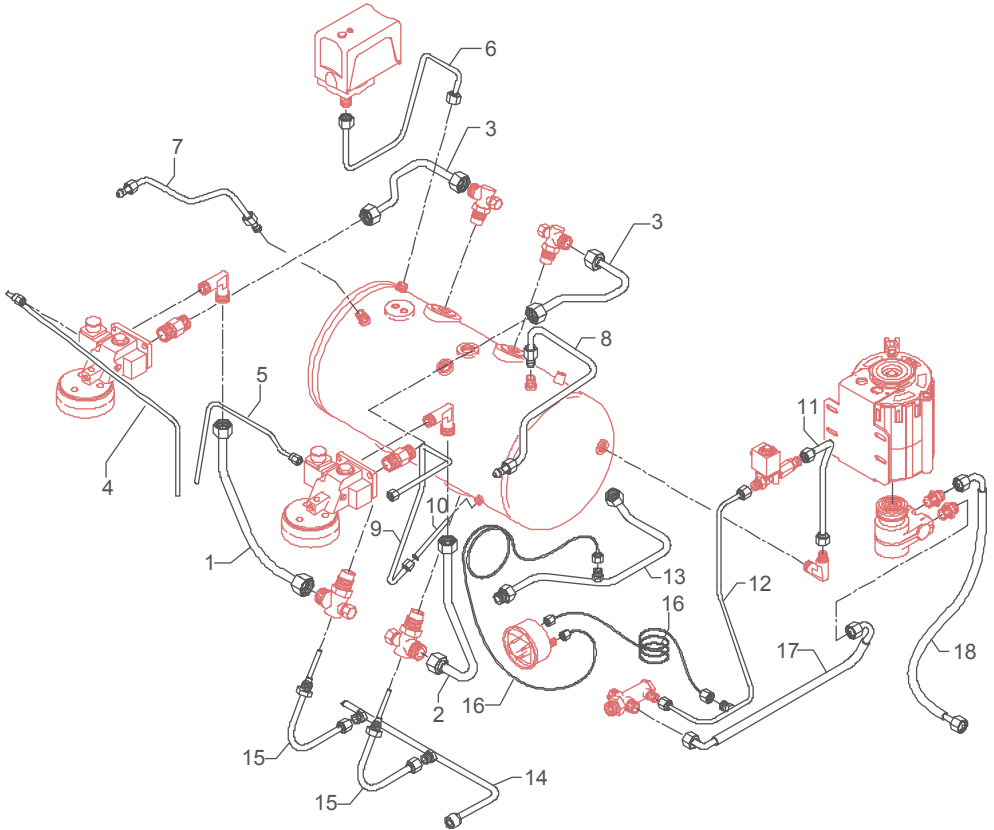

Hose series 4GR + Gas (from 01.01.12)
Mod. DE

Зип ОбщепИТ

vsezip.ru

+7(812)987-08-

	POS	CODE	DESCRIPTION
Hose series 2GR Mod. PM - TE	1	5165002LL	BOTTOM EXCHANGER HOSE 1ST GROUP (2-3-4GR)
	2	5165033LL	BOTTOM EXCHANGER HOSE 2ND GR.
	3	5165009LL	UPPER EXCHANGER HOSE 1ST GROUP (2-3-4GR)
	4	5194575LL	SOLENOID VALVE DRAIN HOSE 1ST GROUP (2GR)
	5	5194575LL	SOLENOID VALVE DRAIN HOSE 2ND GROUP (2GR)
	6	5162001LL	COMPLETE HOSE FOR PRESSOSTAT
	7	5163002LL	COMPLETE LEFT STEAM TAP HOSE 2GR
	8	5163004LL	COMPLETE RIGHT STEAM TAP HOSE 2-3-4GR
	9	5163005LL	COMPLETE WATER TAP HOSE 2-3GR
	10	5192307LL	WATER SAUCTION HOSE D6X1 L=80
	11	5163007LL	COMPLETE CHECK VALVE HOSE
	12	5162218LL	INLET AUTOMATIC LEVEL HOSE
	13	5164001.01LL	COMPLETE BOILER DRAIN HOSE
	14	5163187LL	MANIFOLD HOSE 2GR
	15	5966536	ASSEMBLY EXCHANGER HOS
	16	7400901	PRESSURE GAUGE CAPILLARY
	17	7200507	FLEXIBLE HOSE 3/8"FFC L=600MM
	18	7200504	FLEXIBLE HOSE 3/8" L=1500 AISI 304