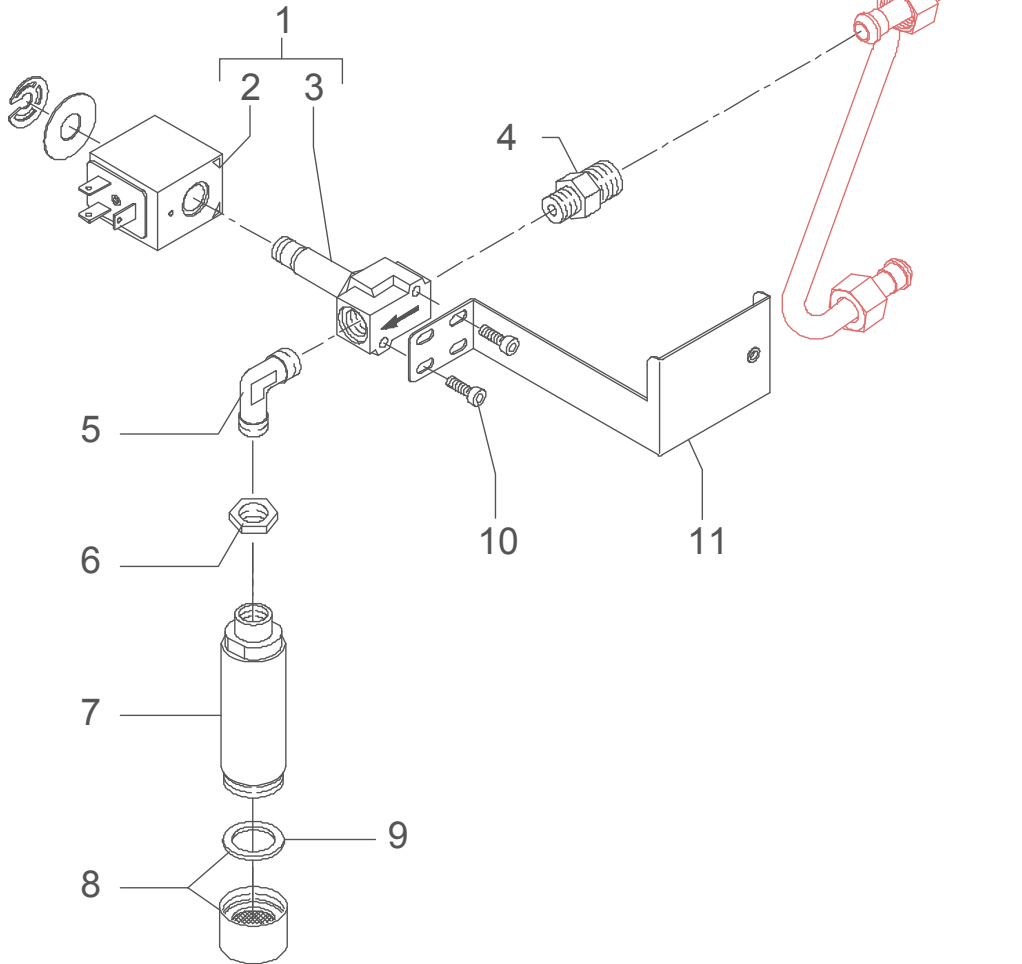

3111 Общепит
 ysezip.ru
 +7(812)987-08-

TABLE 7 (up to 15.07.09)
Mod. DE - TE

Зип Общепит

vsezip.ru

+7(812)987-08-1

TABLE 7A (up to 15.07.09) Mod. DE - TE

POS	CODE	DESCRIPTION
1	7496009	OR GASKET 102 NBR 70SH
2	5225208	STRAIGHT FITTING 1/8" G H20 OT
3	7630324	SOLENOID VALVE COIL 110V PARKER
3	7630325	SOLENOID VALVE COIL 220/240V PARKER
4	7703011	SOLENOID VALVE WITHOUT COIL PARKER
5	7701114	SOLENOID VALVE 2 WAY 110V PARKER
5	7702312	SOLENOID VALVE 2 WAY 220/240V PARKER
6	7631504	SOLENOID VALVE CONNECTOR
7	7303001TR	UNION ELBOW 1/8" G
8	5225222	FITTING M18X1.25 H23
9	5471504	SPRING D14 AISI 302
10	7496076	TAP GASKET OR 112 EPDM 70SH
11	5224605	GASKET-HOLDER D14.7 X 10.5 OT
12	5494002	GASKET D16X6X6 PTFE GRAPHITIZED
13	5222801	RING NUT M18
14	5225603CM	WATER HOSE L=44MM CHROMED
15	5221871NC-LL	NUT M18 NICKEL-PLATED WITH GASKET
16	5225226CM	STRAIGHT FITTING M22 X 1 H25 OT CHROMED
17	5493003	GASKET D20.5X15 H2 NBR 70SH
18	5226601TW	WATER TERMINAL
19	5966501	ASSEMBLY COMPLETE WATER HOSE
20	5225225	FITTING 3 WAY FOR MIXER OR PICKLED
21	5162008LL	MIXER HOSE 2-3-4GR
22	5163009LL	HOT WATER HOSE ELL DE 1/2/3/4 GR
23	5162287LL	INLET AUTOMATIC LEVEL HOSE X MIXER
24	5225207	STRAIGHT FITTING 1/8" G OT
25	5302004	STRAIGHT FITTING 1/8" G X M12 OT
26	5226402	PLUG 1/8" G H9 ES.12 OT
27	5222401	DISTRIBUTOR FOR MIXER
28	5263801	SCREW M5X38 AISI 303
29	5221844	NUT 1/8" G H3
30	5494009	GASKET D16X13,2X2 PTFE
31	5162243LL	INLET EV MIXER HOSE ELL
32	5302004	STRAIGHT FITTING 1/8" G X M12 OT
33	5162244LL	OUTLET EV MIXER HOSE ELL
34	7702312	SOLENOID VALVE 2 WAY 220/240V PARKER
34	7701114	SOLENOID VALVE 2 WAY 110V PARKER