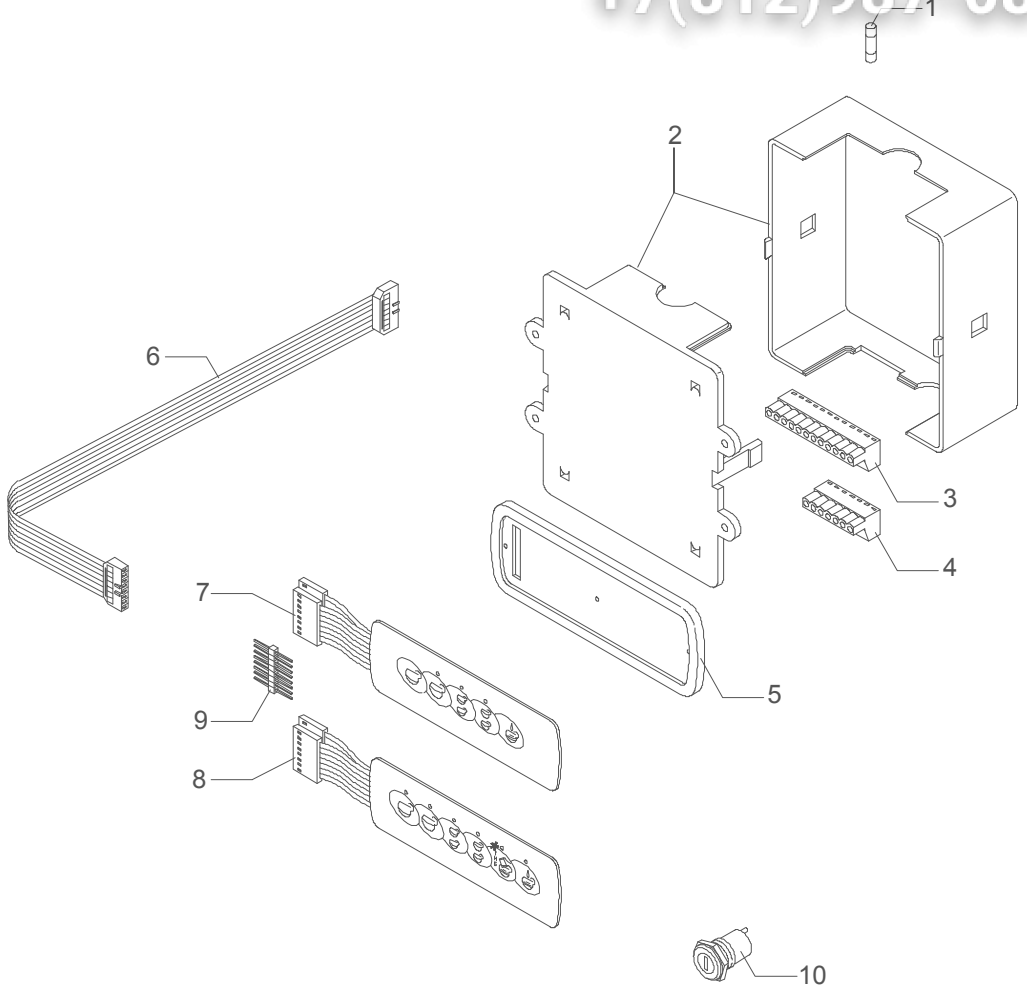

Зип ОбщениТ
vsezip.ru
8 372 937-08

TABLE 16A (whit mixer)
Mod. TE

Зип ОбщепИТ

vsezip.ru

+7(812)987-08-01

Hose series 1GR Mod. DE	POS	CODE	DESCRIPTION
	1	5165001LL	BOTTOM EXCHANGER HOSE 1GR
	2	5165008LL	UPPER EXCHANGER HOSE 1GR
	3	5194575LL	SOLENOID VALVE DRAIN HOSE 1GR
	4	5162001LL	COMPLETE HOSE FOR PRESSOSTAT
	5	5163001LL	COMPLETE LEFT STEAM TAP HOSE 1GR
	6	5163005LL	COMPLETE WATER TAP HOSE 2-3GR
	7	5192307LL	WATER SAUCTION HOSE D6X1 L=80
	8	5163007LL	COMPLETE CHECK VALVE HOSE
	9	5162218LL	INLET AUTOMATIC LEVEL HOSE
	10	5164001.01LL	COMPLETE BOILER DRAIN HOSE
	11	5163206LL	MANIFOLD HOSE 1GR
	12	5966538	INJECTOR PIPE
	13	5162240LL	FLOW METER HOSE
	14	7400901	PRESSURE GAUGE CAPILLARY
	15	7200507	FLEXIBLE HOSE 3/8"FFC L=600MM
	16	7200504	FLEXIBLE HOSE 3/8" L=1500 AISI 304
	17	5302001	STRAIGHT FITTING 1/4"G X M13 OT
	18	5302009	STRAIGHT FITTING M12 X 1/4"G H24 OT
	19	5191501	SPACER D11X8X6.5 PTFE
	20	5471001	NET FILTER D11 AISI 304
21	7431001	FLOW METER + AUT. WITH LED	