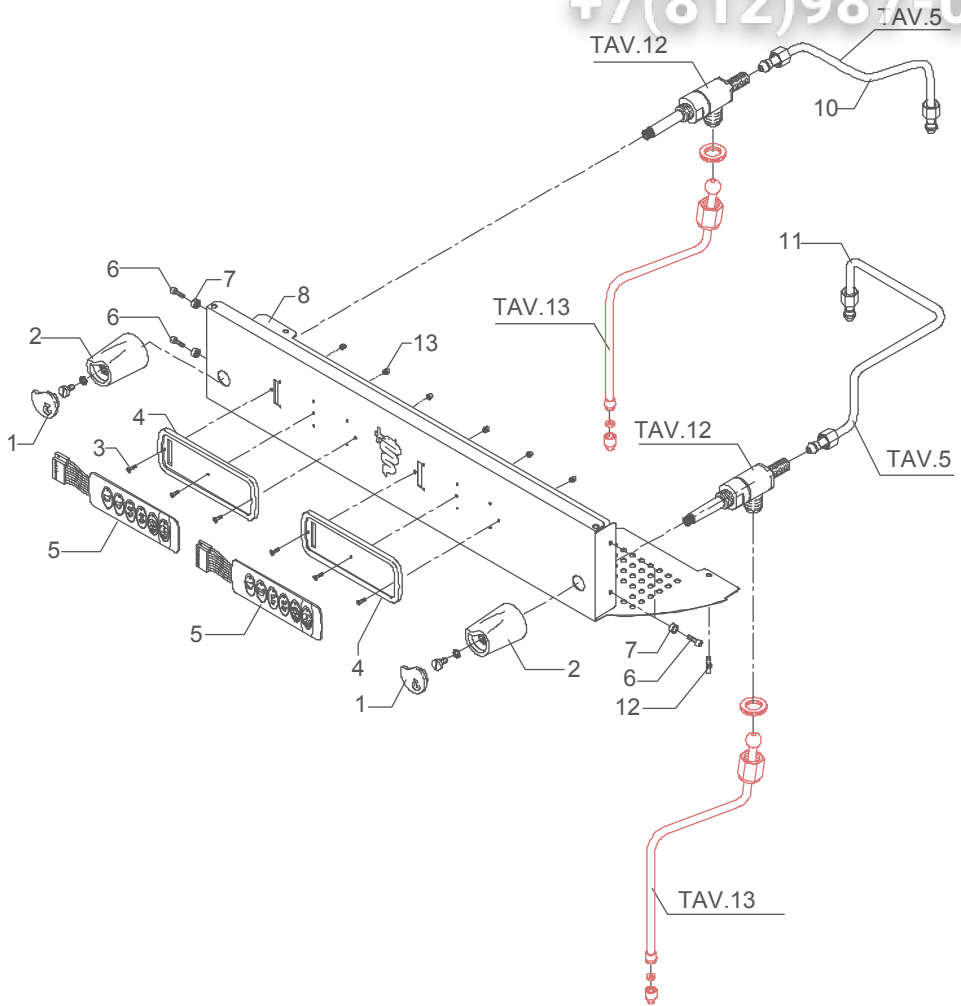

TABLE 8
Mod. DE

Зип ОбщепИТ

vsezip.ru

+7(812)987-08-00

POS	CODE	DESCRIPTION
1	5373908	STEAM PLUG BLUE
1	5373907	STEAM PLUG GREY
2	5371805	BLUE KNOB
2	5371804	GREY KNOB
3	7817803	SCREW TPS M3X10 UNI 7688 DIN 965 H2
4	5372702	MEMBRANE-HOLDER DE-TE ABS BLUE
4	5372701	MEMBRANE-HOLDER DE-TE ABS GREY
5	5660501	MEMBRANE DE 6 PUSH BUTTON 130X40
6	7816002	SCREW TCEI M4X12
7	5220802	BUSHING D10 X 4.2 OT
8	5094490SG	WORKING FRONTAL PANEL DE 1GR. GREY
8	5094220SG	WORKING FRONTAL PANEL DE 2GR. GREY
8	5094250SG	WORKING FRONTAL PANEL DE 3GR. GREY
10	5163109LL	FOAMER HOSE
11	5163004LL	COMPLETE RIGHT STEAM TAP HOSE 2-3-4GR
12	5244008NC	STUD M4X22.6 AVP NICHEL-PLATED
13	7802401	SELF-LOCKING NUT M3 UNI 7473
14	5660520	MEMBRANE DE
15	5302014	STRAIGHT FITTING M13 X 1/8"GC
16	7701114	SOLENOID VALVE 2 WAY 110V PARKER
16	7702312	SOLENOID VALVE 2 WAY 220/240V PARKER
17	7303001TR	UNION ELBOW 1/8"G
18	5221844	NUT 1/8"G H3
19	5225222	FITTING M18X1.25 H23
20	5222801	RING NUT M18
21	7496076	TAP GASKET OR 112 EPDM 70SH
22	5221871NC-LL	NUT M18 NICKEL-PLATED WITH GASKET
23	5163021CM	FOAMER CROMED PIPE
24	5055742	FOAMER SUPPORT
25	5370312	FITTING D11.5
26	7496017	OR GASKET D8X2 SILICONE
27	7402401	REGULATOR
28	5371104	FOAMER BODY
30	7303031	RUBBER-HOLDER
31	7496082	OR GASKET D28,3X1,78 EPDM70
32	5370307	SPOUT
33	5194533	D8 X 1.5 L=550 SILICONE HOSE
35	7826208	SCREW TCI M3X7 UNI 6107 OT
36	5057805LL	FOAMER SUPPORT
37	5194545	FOAMER CLEANING PIPE
38	5660520	MEMBRANE DE
39	5494009	GASKET Ø16X13,2X2 PTFE