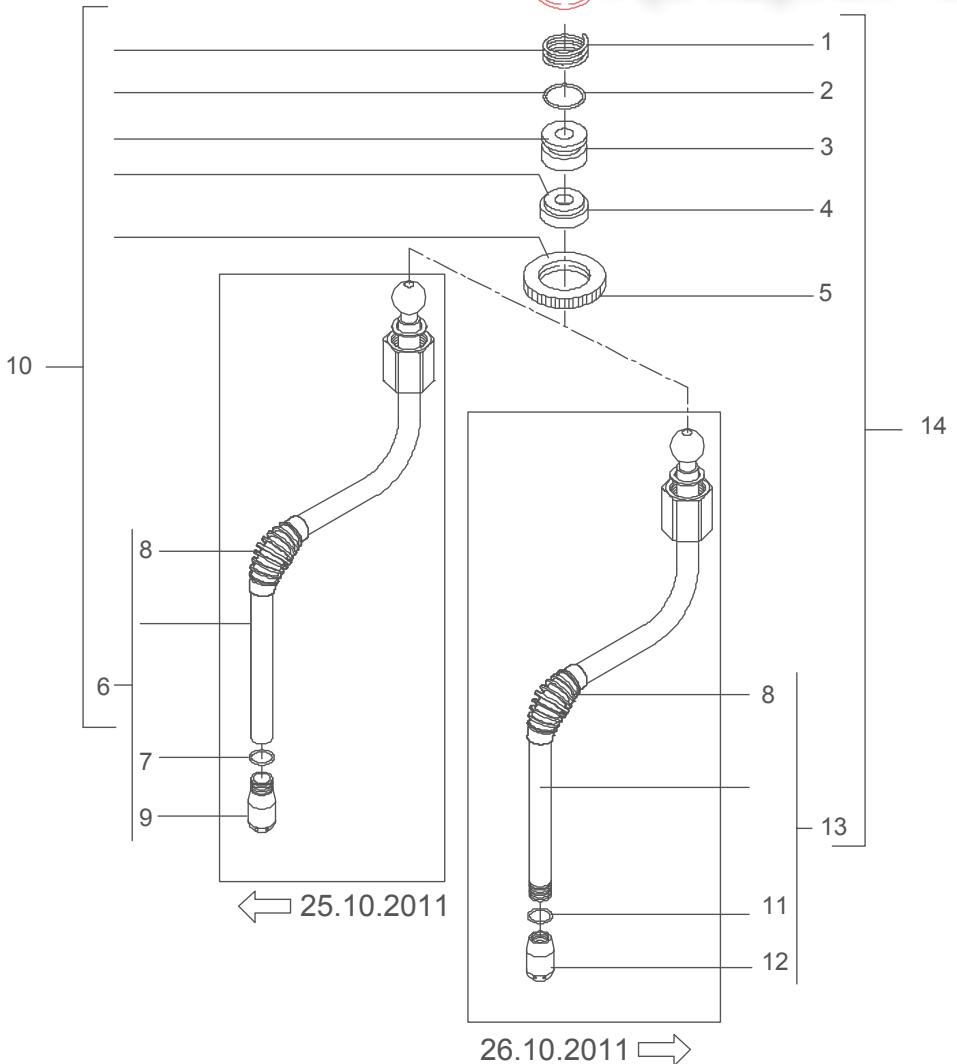

TABLE 13
Mod. DE - TE - PM

Зип Общепит

vsezip.ru

+7(812)987-08-00