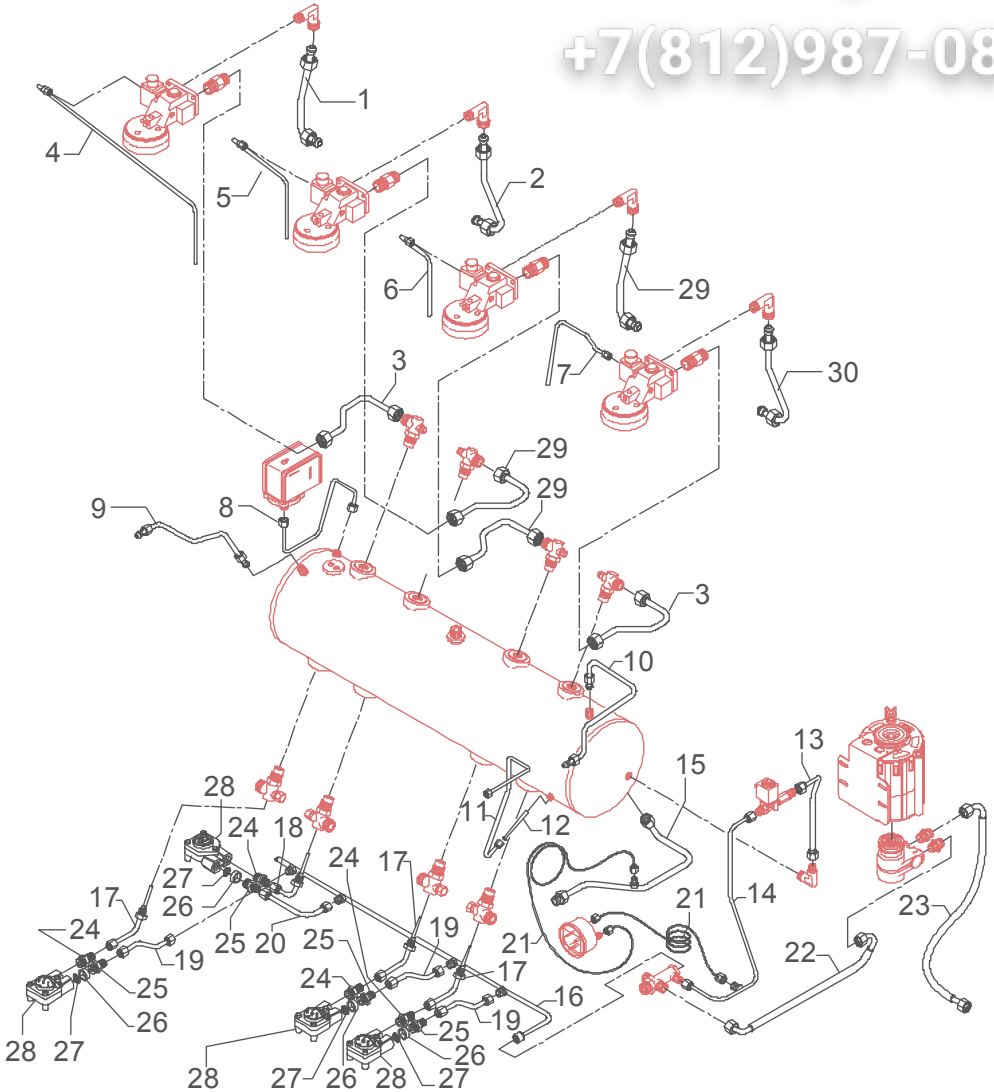

Hose series 4GR (up to 31.12.11)
Mod. DE

Зип ОбщепИТ
vsezip.ru

+7(812)987-08-

POS	CODE	DESCRIPTION
1	5165002LL	BOTTOM EXCHANGER HOSE 1ST GROUP (2-3-4GR)
2	5165033LL	BOTTOM EXCHANGER HOSE 2ND GR.
3	5165009LL	UPPER EXCHANGER HOSE 1ST GROUP (2-3-4GR)
4	5194585LL	SOLENOID VALVE DRAIN HOSE 1ST GR (4GR)
5	5194577LL	SOLENOID VALVE DRAIN HOSE 2ND GROUP (4GR)
6	5194577LL	SOLENOID VALVE DRAIN HOSE 3RD GROUP (4GR)
7	5194577LL	SOLENOID VALVE DRAIN HOSE 4TH GR (4GR)
8	5162001LL	COMPLETE HOSE FOR PRESSOSTAT
9	5163003LL	COMPLETE LEFT STEAM TAP HOSE 3-4GR
10	5163004LL	COMPLETE RIGHT STEAM TAP HOSE 2-3-4GR
11	5163009LL	COMPLETE WATER TAP HOSE 2-3GR
12	5192307LL	WATER SAUCTION HOSE D6X1 L=80
13	5163007LL	COMPLETE CHECK VALVE HOSE
14	5162218LL	INLET AUTOMATIC LEVEL HOSE
15	5164001.01LL	COMPLETE BOILER DRAIN HOSE
16	5163283LL	MANIFOLD HOSE 4GR
17	5966539	INJECTOR PIPE
18	5966542	INJECTOR PIPE
19	5162241LL	FLOW METER HOSE
20	5162240LL	FLOW METER HOSE
21	7400901	PRESSURE GAUGE CAPILLARY
22	7200507	FLEXIBLE HOSE 3/8"FFC L=600MM
23	7200504	FLEXIBLE HOSE 3/8" L=1500 AISI 304
24	5302001	STRAIGHT FITTING 1/4"G X M13 OT
25	5302009	STRAIGHT FITTING M12 X 1/4"G H24 OT
26	5191501	SPACER D11X8X6.5 PTFE
27	5471001	NET FILTER D11 AISI 304
28	7431001	FLOW METER + AUT. WITH LED
29	5165003LL	BOTTOM EXCHANGER HOSE 2ND GR.
30	5165008LL	UPPER EXCHANGER HOSE 1GR
31	7303039	FITTING "Y"
32	5194532	HOSE D8x5 SILICONE L=60
33	5194552	HOSE D8x5 SILICONE L=500