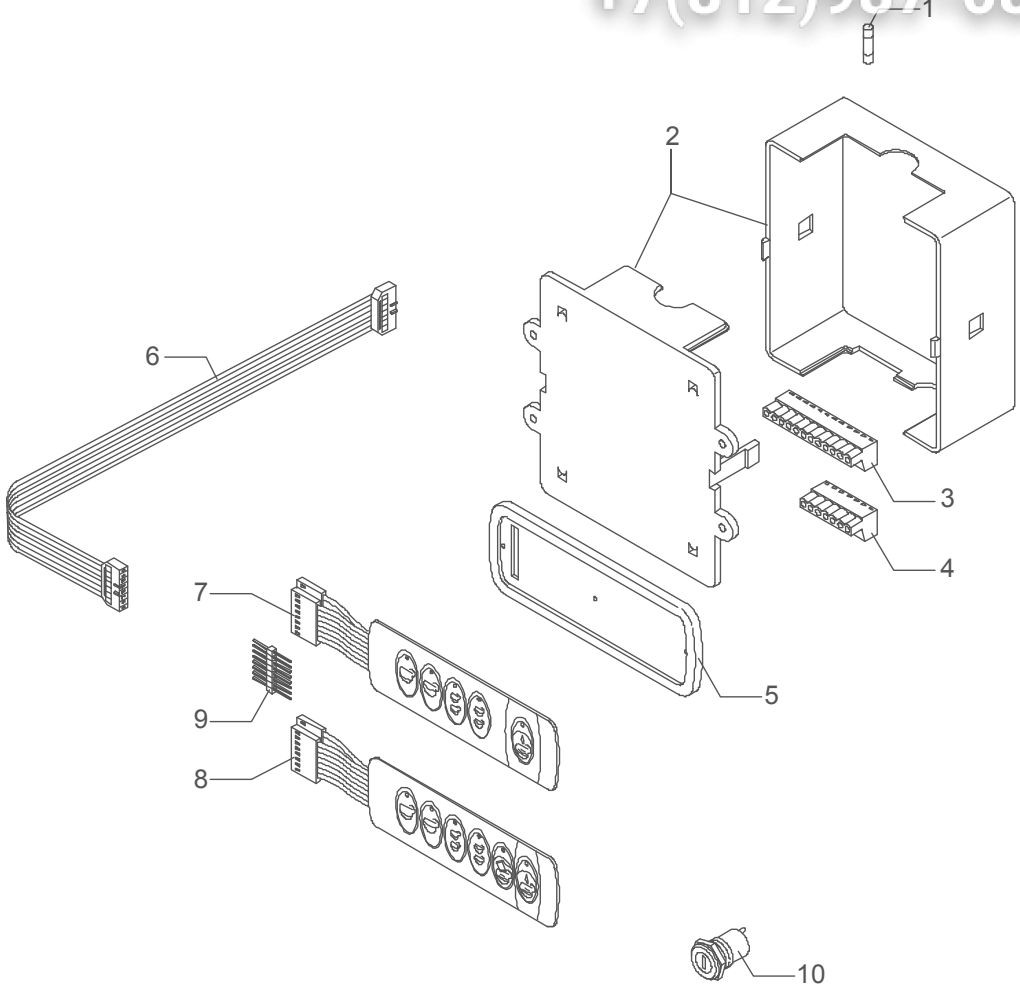

TABLE 15A (whit mixer)
Mod. DE

Зип ОбщепИТ

vsezip.ru

+7(812)987-08-01