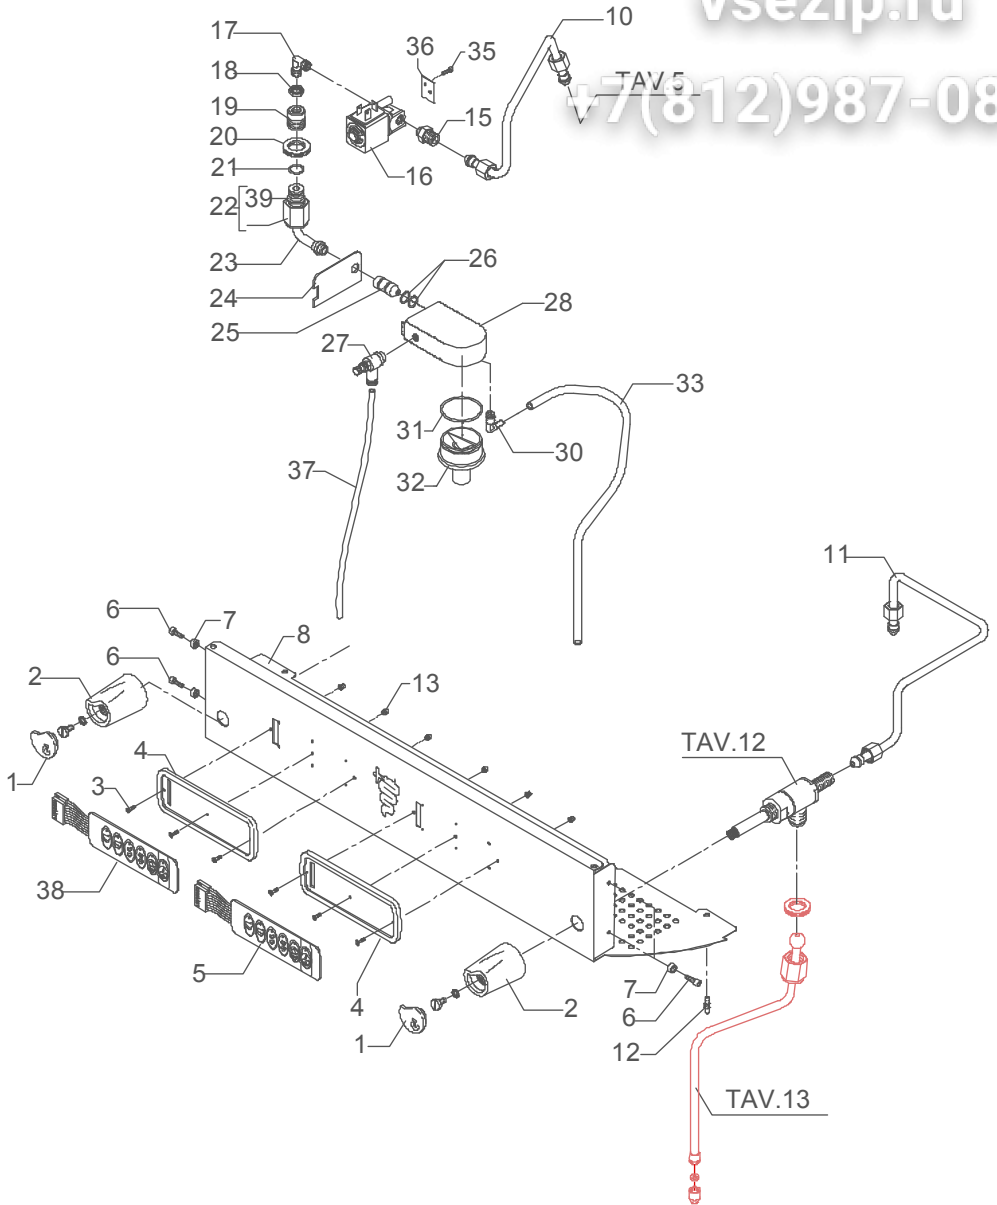

TABLE 8A
Mod. DE

Зип ОбщепИТ

vsezip.ru

TAV.5
7(812)987-08-

TABLE 9 (up to 15.07.09) Mod. PM

POS	CODE	DESCRIPTION
1	5373908	STEAM PLUG BLUE
1	5373907	STEAM PLUG GREY
2	5371805	BLUE KNOB
2	5371804	GREY KNOB
4	5660505	MEMBRANE P 60X40
6	5373910	WATER PLUG BLUE
6	5373909	WATER PLUG GREY
7	7816002	SCREW TCEI M4X12
8	5220802	BUSHING D10 X 4.2 OT
9	5094207SG	WORKING FRONTAL PANEL P 2GR GREY
9	5094209SG	WORKING FRONTAL PANEL P 3GR GREY
9	5094304SG	WORKING FRONTAL PANEL P 4GR GREY
11	5471504	SPRING D14 AISI 302
12	7496076	GASKET OR 112 EPDM 70SH
13	5224605	GASKET-HOLDER D14.7 X 10.5 OT
14	5494002	GASKET D16X6X6 PTFE GRAPHITIZED
15	5222801	RING NUT M18
16	5225603CM	WATER HOSE L=44MM CHROMED
17	5221871NC-LL	NUT M18 NICKEL-PLATED WITH GASKET
18	5225226CM	STRAIGHT FITTING M22 X 1 H25 OT CHROMED
19	5493003	GASKET D20.5X15 H2 NBR 70SH
20	5226601TW	WATER TERMINAL
21	5966501	ASSEMBLY COMPLETE WATER HOSE
22	5163002LL	COMPLETE LEFT STEAM TAP HOSE 2GR
22	5163003LL	COMPLETE LEFT STEAM TAP HOSE 3-4GR
23	5163004LL	COMPLETE RIGHT STEAM TAP HOSE 2-3-4GR
24	5163005LL	COMPLETE WATER TAP HOSE 2-3GR
25	5244008NC	STUD M4X22.6 AVP NICHEL-PLATED
26	5494009	GASKET Ø16X13,2X2 PTFE