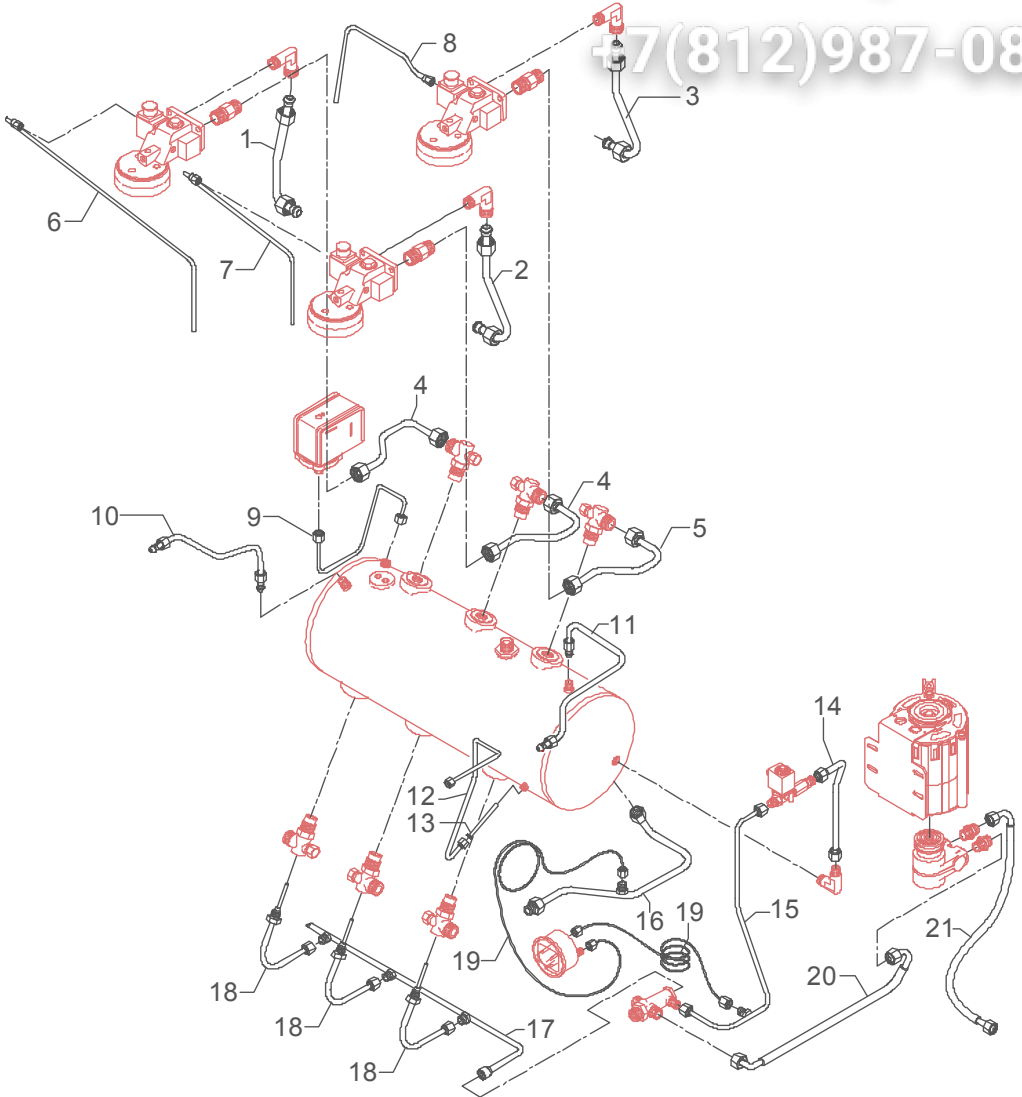

POS	CODE	DESCRIPTION
Hose series 3GR Mod. PM - TE	1	5165002LL	BOTTOM EXCHANGER HOSE 1ST GROUP (2-3-4GR)
	2	5165033LL	BOTTOM EXCHANGER HOSE 2ND GR.
	3	5165004LL	BOTTOM EXCHANGER HOSE 3RD GROUP (3GR)
	4	5165009LL	UPPER EXCHANGER HOSE 1ST GROUP (2-3-4GR)
	5	5165034LL	UPPER EXCHANGER HOSE 3RD GROUP
	6	5194576LL	SOLENOID VALVE DRAIN HOSE 1ST GR (3GR)
	7	5194577LL	SOLENOID VALVE DRAIN HOSE 2ND GR (3GR)
	8	5194577LL	SOLENOID VALVE DRAIN HOSE 3RD GR (3GR)
	9	5162001LL	COMPLETE HOSE FOR PRESSOSTAT
	10	5163003LL	COMPLETE LEFT STEAM TAP HOSE 3-4GR
	11	5163004LL	COMPLETE RIGHT STEAM TAP HOSE 2-3-4GR
	12	5163005LL	COMPLETE WATER TAP HOSE 2-3GR
	13	5192307LL	WATER SAUCTION HOSE D6X1 L=80
	14	5163007LL	COMPLETE CHECK VALVE HOSE
	15	5162218LL	INLET AUTOMATIC LEVEL HOSE
	16	5164001.01LL	COMPLETE BOILER DRAIN HOSE
	17	5163207LL	MANIFOLD HOSE 3GR
	18	5966536	ASSEMBLY EXCHANGER HOS
	19	7400901	PRESSURE GAUGE CAPILLARY
	20	7200507	FLEXIBLE HOSE 3/8"FFC L=600MM
	21	7200504	FLEXIBLE HOSE 3/8" L=1500 AISI 304

Зміст Общепит

ysezip.ru

987-08-