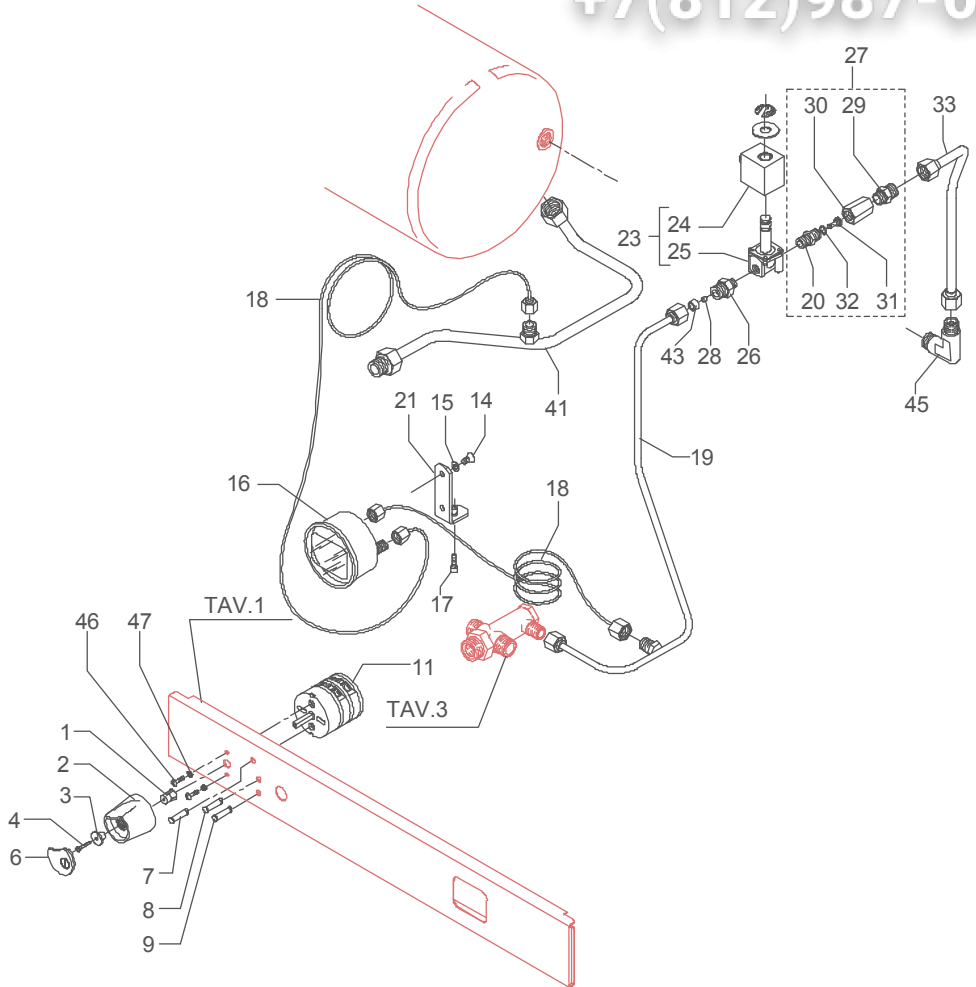

POS	CODE	DESCRIPTION	
TABLE 4 (up to 31.08.10) Mod. DE - TE - PM	1	5371301	INSERT WITH A SQUARE HOLE (up to 31.07.10)	
	1	7473034	INSERT NEW WITH A MILLED HOLE (from 01.08.10)	
	2	5371807	SWITCH KNOB D42 BLUE	
	2	5371806	SWITCH KNOB D42 GREY	
	3	5220803	SLEEVE D15X3 H9.5	
	4	7809802	SCREW TC M3X25	
	6	5373912	SHAPED PLUG BLUE	
	6	5373911	SHAPED PLUG GREY	
	7	7633602.01	GREEN LAMP 110/240V	
	8	7633604.01	ORANGE LAMP 110/240V	
	9	7633606.01	RED LAMP	
	11	7633301.01	SWITCH 2 POSITIONS 4 CONTACTS	
	11	7633302.01	SWITCH 2 POSITIONS 6 CONTACTS	
	14	7817401	SCREW TCS M5X8 DIN 964 A2	
	15	7805004	PLAIN WASHER D6 UNI 6592 FEZN	
	16	7432528	WHITE PRESSURE GAUGE D63 DOUBLE SCALE	
	17	7816002	SCREW TCEI M4X12	
	18	7400901	PRESSURE GAUGE CAPILLARY	
	19	5162218LL	INLET AUTOMATIC LEVEL HOSE	
	20	5283042	CHECK VALVE BODY	
	21	5018409LL	PRESSURE GAUGE SUPPORT	
	23	7701114	SOLENOID VALVE 2 WAY 110V PARKER	
	23	7702312	SOLENOID VALVE 2 WAY 220/240V PARKER	
	24	7630324	SOLENOID VALVE COIL 110V PARKER	
	24	7630325	SOLENOID VALVE COIL 220/240V PARKER	
	25	7703011	SOLENOID VALVE WITHOUT COIL PARKER	
	26	5225238	STRAIGHT FITTING M13 X 1/8" G	
	27	5965076	ASSEMBLY COMPLETE CHECK VALVE	
	28	5223003	JET M6 X 6 HOLE D0.8 OT	
	29	7496018	OR GASKET 105 VITON	
	30	5224615TP	GASKET-HOLDER	
	31	5471505	CALIBRATED SPRING D0.45 H22 AISI 302	
	32	5302018	STRAIGHT FITTING M12 X M13 H26.5 OT	
	33	5163007LL	COMPLETE CHECK VALVE HOSE	
	41	5164001.01LL	COMPLETE BOILER DRAIN HOSE	
	43	5471019	FILTER D8,5	
	45	5301507TR	UNION ELBOW 3/8" G X M13 OT	
	46	7630901	SCREW TCI M3,5X15	
	47	7813801	WASHER Ø 4	
	48	5492008	GASKET D10.5 X 2	
	49	5221813	PLUG M12X1 OT	
	50	5221858	WASHER D10.2X15X2.2 COPPER / ASBESTOS FREE