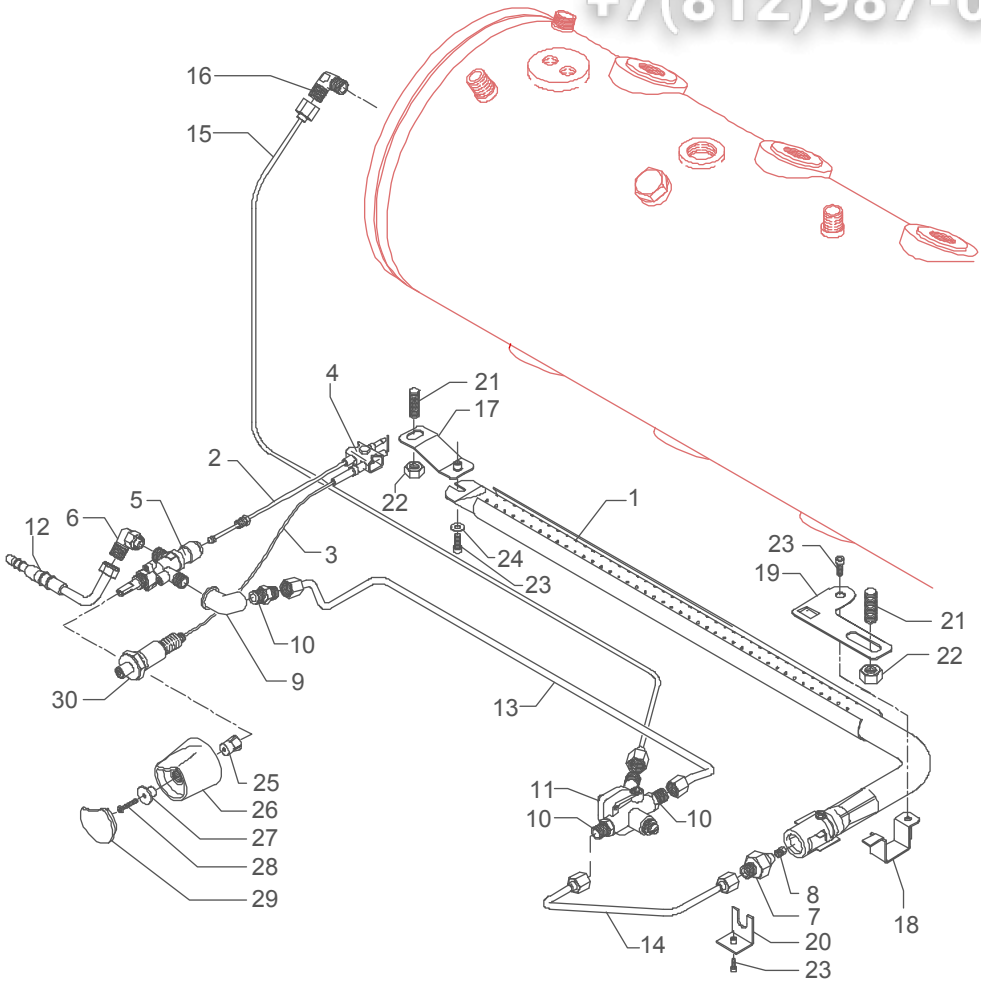

POS	CODE	DESCRIPTION
GAS 4GR Mod. DE - TE - PM	1	7400602	BURNER 4GR
	2	7403004	THERMOCOUPLE L=600
	3	7400305	IGNITION CANDLE
	4	5479917	CLIPS
	5	7403602	TAP
	6	7303023LL	UNION ELBOW
	7	5224413	INJECTOR-HOLDER
	8	7303027	INJECTOR Ø 1,0
	8	7303028	INJECTOR Ø 1,5
	9	5301518	UNION ELBOW 1/4"G
	10	5302009	STRAIGHT FITTING M12 X 1/4"G H24 OT
	11	7402410	GAS RG10 REGULATOR
	12	5163211LL	RUBBER-HOLDER HOSE
	13	5162251LL	REGULATOR TAP HOSE
	14	5162249.01LL	REGULATOR-JET/BURNER HOSE
	15	5161016LL	BOILER-REGULATOR HOSE
	16	5301504TR	UNION ELBOW 1/8"G X M12
	17	5037824LL	LEFT SUPPORT
	18	5037825LL	BURNER HOLDER
	19	5037827	RIGHT SUPPORT
	20	5037823LL	BURNER SUPPORT
	21	5267012	TIE ROD M10 X 33 ASTM A193
	22	7812608	NUT M10 UNI 5587 ASTM A194
	23	7816002	SCREW TCEI M4X12
	24	7809804	PLAIN WASHER D4
	25	7473032	KNOB INSERT
	26	5371806	SWITCH KNOB D42 GREY
	26	5371807	SWITCH KNOB D42 BLUE
	27	5220816	KNOB BUSHING
	28	7818203	TAPPING SCREW TCTC 3,9X16
29	5373923	SHAPED PLUG GREY	
29	5373924	SHAPED PLUG BLUE	
30	7400302	PIEZO IGNITION	

Вип ОбщениТ

vsezip.ru

+7(812)987-08-