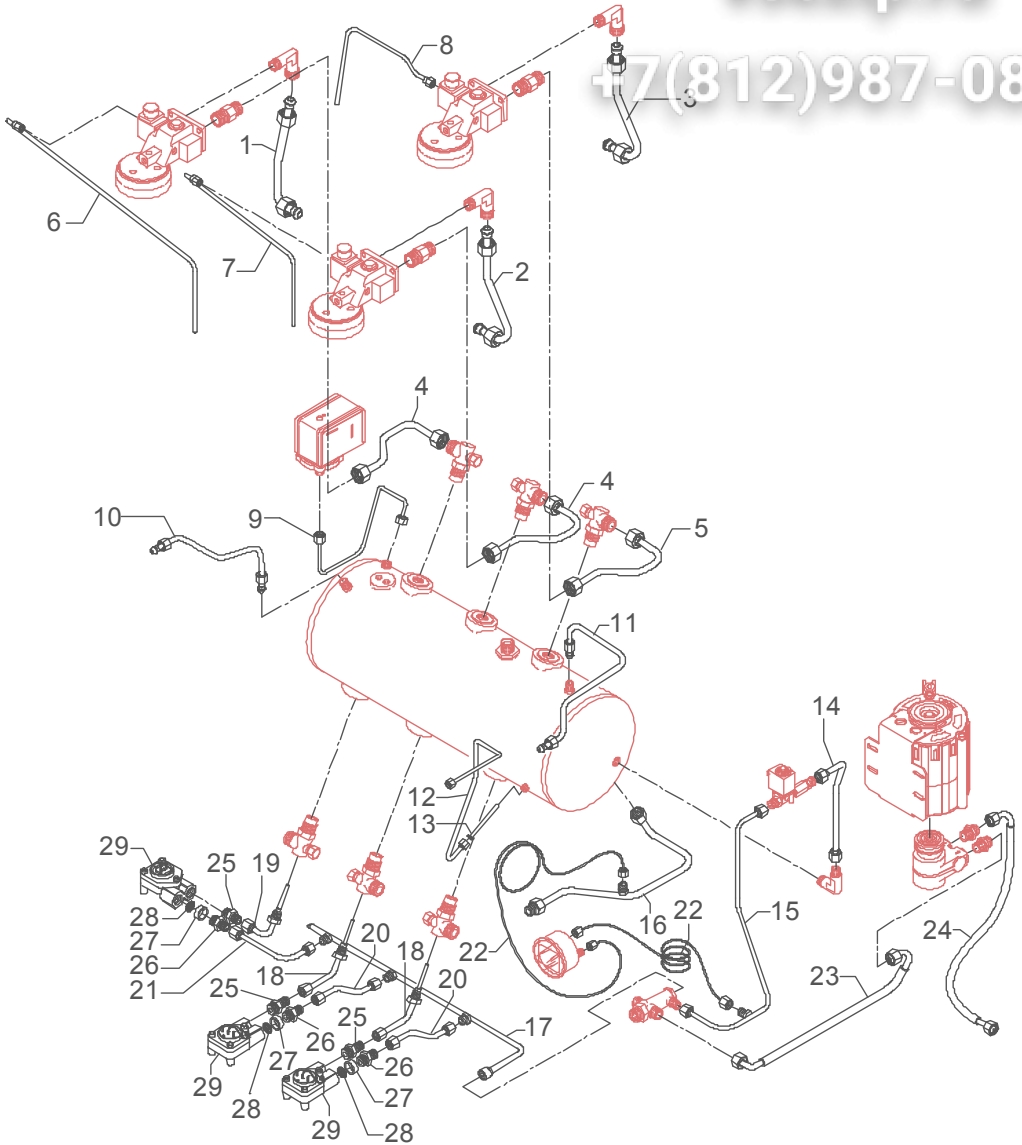

Hose series 3GR + Gas (up to 31.12.11)
Mod. DE

Зип ОбщепИТ
vsezip.ru

+7(812)987-08-

POS	CODE	DESCRIPTION
1	5165002LL	BOTTOM EXCHANGER HOSE 1ST GROUP (2-3-4GR)
2	5165033LL	BOTTOM EXCHANGER HOSE 2ND GR.
3	5165004LL	BOTTOM EXCHANGER HOSE 3RD GROUP (3GR)
4	5165009LL	UPPER EXCHANGER HOSE 1ST GROUP (2-3-4GR)
5	5165034LL	UPPER EXCHANGER HOSE 3RD GROUP
6	5194577LL	SOLENOID VALVE DRAIN HOSE 1ST GROUP (3GR)
7	5194577LL	SOLENOID VALVE DRAIN HOSE 2ND GROUP (3GR)
8	5194577LL	SOLENOID VALVE DRAIN HOSE 3RD GROUP (3GR)
9	5162001LL	COMPLETE HOSE FOR PRESSOSTAT
10	5163003LL	COMPLETE LEFT STEAM TAP HOSE 3-4GR
11	5163004LL	COMPLETE RIGHT STEAM TAP HOSE 2-3-4GR
12	5163005LL	COMPLETE WATER TAP HOSE 2-3GR
13	5192307LL	WATER SAUCTION HOSE D6X1 L=80
14	5163007LL	COMPLETE CHECK VALVE HOSE
15	5162218LL	INLET AUTOMATIC LEVEL HOSE
16	5164001.01LL	COMPLETE BOILER DRAIN HOSE
17	5163207LL	MANIFOLD HOSE 3GR
18	5966539	INJECTOR PIPE
19	5966538	INJECTOR PIPE
20	5162241LL	FLOW METER HOSE
21	5162240LL	FLOW METER HOSE
22	7400901	PRESSURE GAUGE CAPILLARY
23	7200507	FLEXIBLE HOSE 3/8"FFC L=600MM
24	7200504	FLEXIBLE HOSE 3/8" L=1500 AISI 304
25	5302001	STRAIGHT FITTING 1/4"G X M13 OT
26	5302009	STRAIGHT FITTING M12 X 1/4"G H24 OT
27	5191501	SPACER D11X8X6.5 PTFE
28	5471001	NET FILTER D11 AISI 304
29	7431001	FLOW METER + AUT. WITH LED
30	7303039	FITTING "Y"
31	5194532	HOSE D8x5 SILICONE L=60
32	5194551	HOSE D8x5 SILICONE L=450