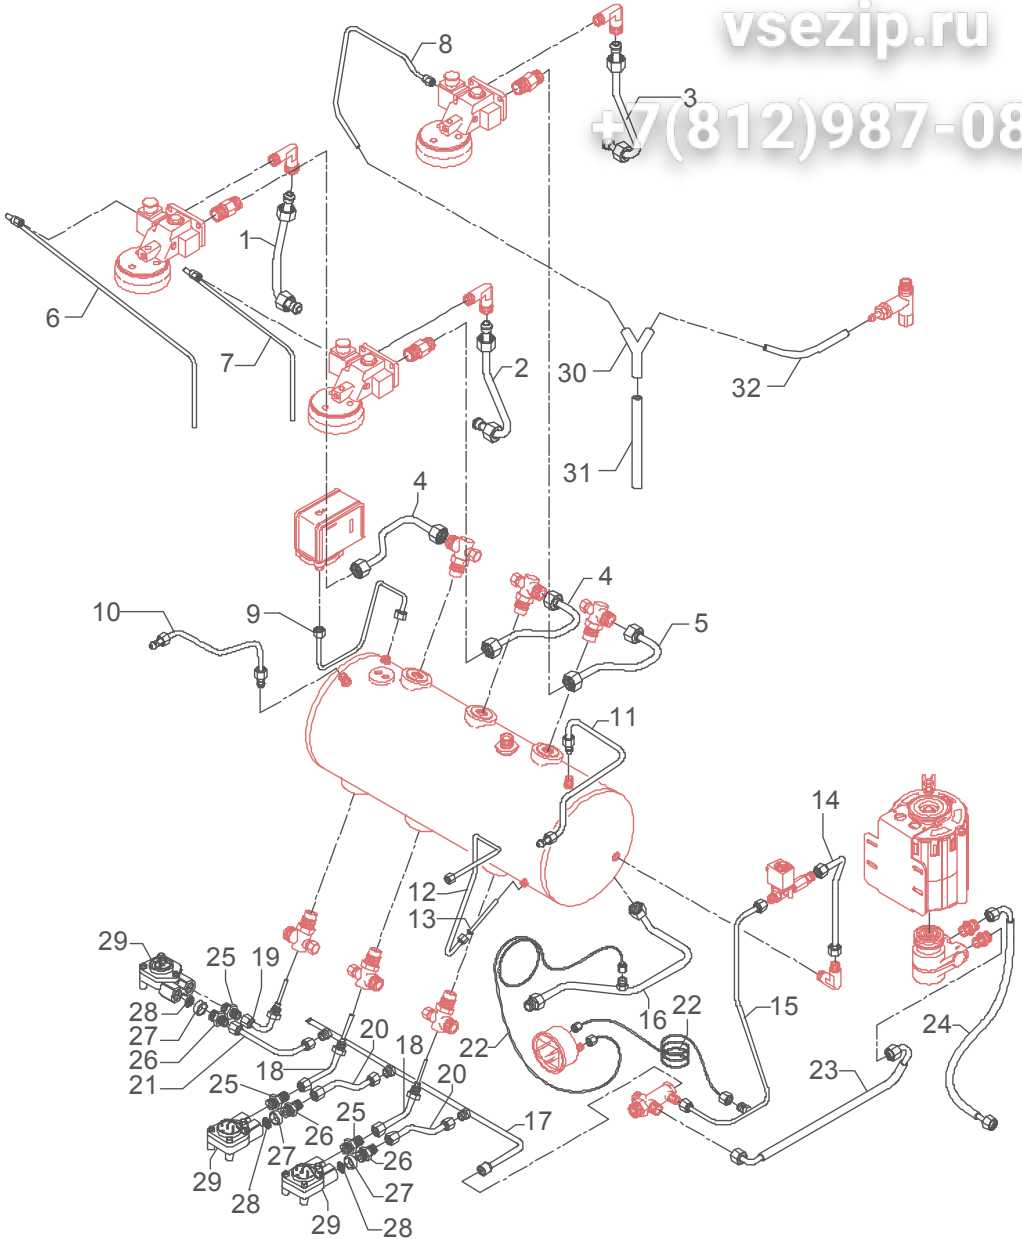

Hose series 3GR + Gas (from 01.01.12)
Mod. DE

Зип Общепит

vsezip.ru

+7(812)987-08-

POS	CODE	DESCRIPTION
1	5165002LL	BOTTOM EXCHANGER HOSE 1ST GROUP (2-3-4GR)
2	5165033LL	BOTTOM EXCHANGER HOSE 2ND GR.
3	5165009LL	UPPER EXCHANGER HOSE 1ST GROUP (2-3-4GR)
4	5194585LL	SOLENOID VALVE DRAIN HOSE 1ST GR (4GR)
5	5194575LL	SOLENOID VALVE DRAIN HOSE 2ND GROUP (4GR)
6	5194575LL	SOLENOID VALVE DRAIN HOSE 3RD GROUP (4GR)
7	5194575LL	SOLENOID VALVE DRAIN HOSE 4TH GR (4GR)
8	5162001LL	COMPLETE HOSE FOR PRESSOSTAT
9	5163003LL	COMPLETE LEFT STEAM TAP HOSE 3-4GR
10	5163004LL	COMPLETE RIGHT STEAM TAP HOSE 2-3-4GR
11	5163009LL	COMPLETE WATER TAP HOSE 2-3GR
12	5192307LL	WATER SAUCTION HOSE D6X1 L=80
13	5163007LL	COMPLETE CHECK VALVE HOSE
14	5162218LL	INLET AUTOMATIC LEVEL HOSE
15	5164001.01LL	COMPLETE BOILER DRAIN HOSE
16	5163283LL	MANIFOLD HOSE 4GR
17	5966539	INJECTOR PIPE
18	5966542	INJECTOR PIPE
19	5162241LL	FLOW METER HOSE
20	5162240LL	FLOW METER HOSE
21	7400901	PRESSURE GAUGE CAPILLARY
22	7200507	FLEXIBLE HOSE 3/8"FFC L=600MM
23	7200504	FLEXIBLE HOSE 3/8" L=1500 AISI 304
24	5302001	STRAIGHT FITTING 1/4"G X M13 OT
25	5302009	STRAIGHT FITTING M12 X 1/4"G H24 OT
26	5191501	SPACER D11X8X6.5 PTFE
27	5471001	NET FILTER D11 AISI 304
28	7431001	FLOW METER + AUT. WITH LED
29	5165003LL	BOTTOM EXCHANGER HOSE 2ND GR.
30	5165008LL	UPPER EXCHANGER HOSE 1GR