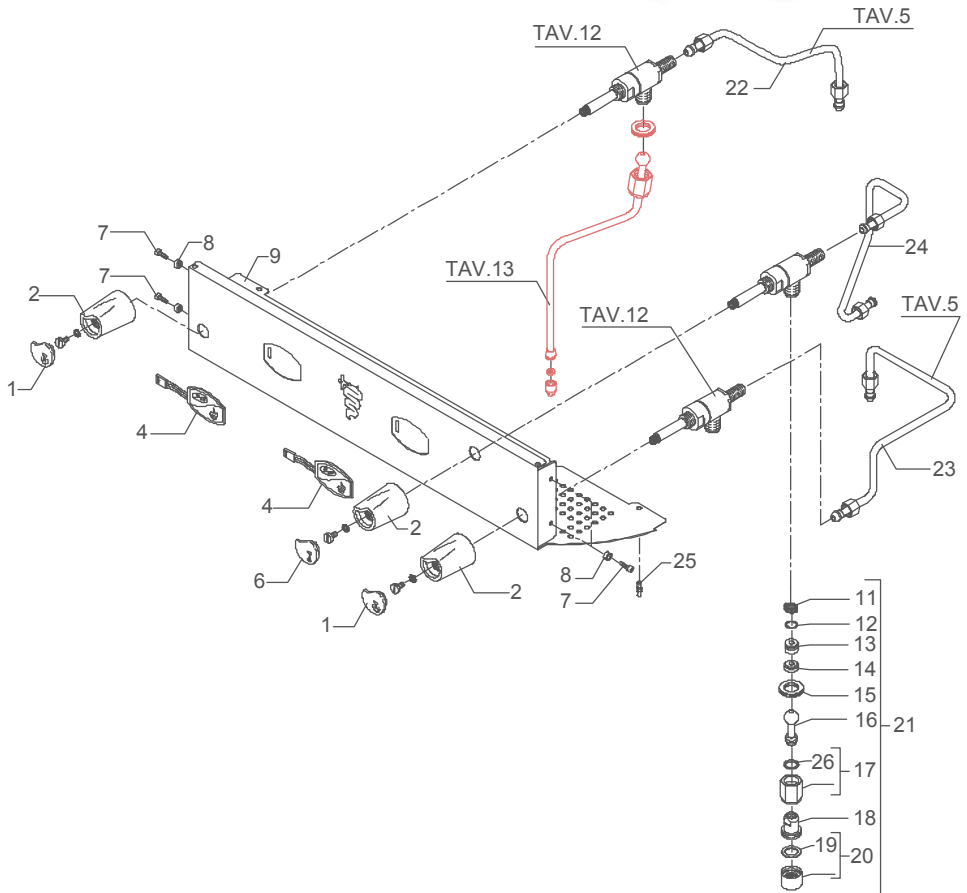

Zip Общепит
vsezip.ru
+7(812)987-08-

TABLE 9 (from 16.07.09)
Mod. PM

Зип ОбщепИТ

vsezip.ru

+7(812)987-08-

	POS	CODE	DESCRIPTION
TABLE 10 Mod. PM	1	5373908	STEAM PLUG BLUE
	1	5373907	STEAM PLUG GREY
	2	5371805	BLUE KNOB
	2	5371804	GREY KNOB
	4	5660505	MEMBRANE P 60X40
	6	5373910	WATER PLUG BLUE
	6	5373909	WATER PLUG GREY
	7	7816002	SCREW TCEI M4X12
	8	5220802	BUSHING D10 X 4.2 OT
	9	5094205SG	WORKING FRONTAL PANEL P 1GR GREY
	11	5471504	SPRING D14 AISI 302
	12	7496076	OR GASKET 112 70SH
	13	5224605	GASKET-HOLDER D14.7 X 10.5 OT
	14	5494002	GASKET D16X6X6 PTFE GRAPHITIZED
	15	5222801	RING NUT M18
	16	5225605CM	WATER HOSE ARTICULATION D16X30 OT CHROMED
	17	5221871NC-LL	NUT M18 NICKEL-PLATED WITH GASKET
	18	5225226CM	STRAIGHT FITTING M22 X 1 H25 OT CHROMED
	19	5493003	GASKET D20.5X15 H2 NBR 70SH
	20	5226601TW	WATER TERMINAL
	21	5966510	ASSEMBLY COMPLETE WATER HOSE SHORT
	22	5163001LL	COMPLETE LEFT STEAM TAP HOSE 1GR
	23	5163013LL	COMPLETE WATER TAP HOSE 1GR
	24	5244008NC	STUD M4X22.6 AVP NICHEL-PLATED
	25	5494009	GASKET Ø16X13,2X2 PTFE
	26	5222221	SPACER