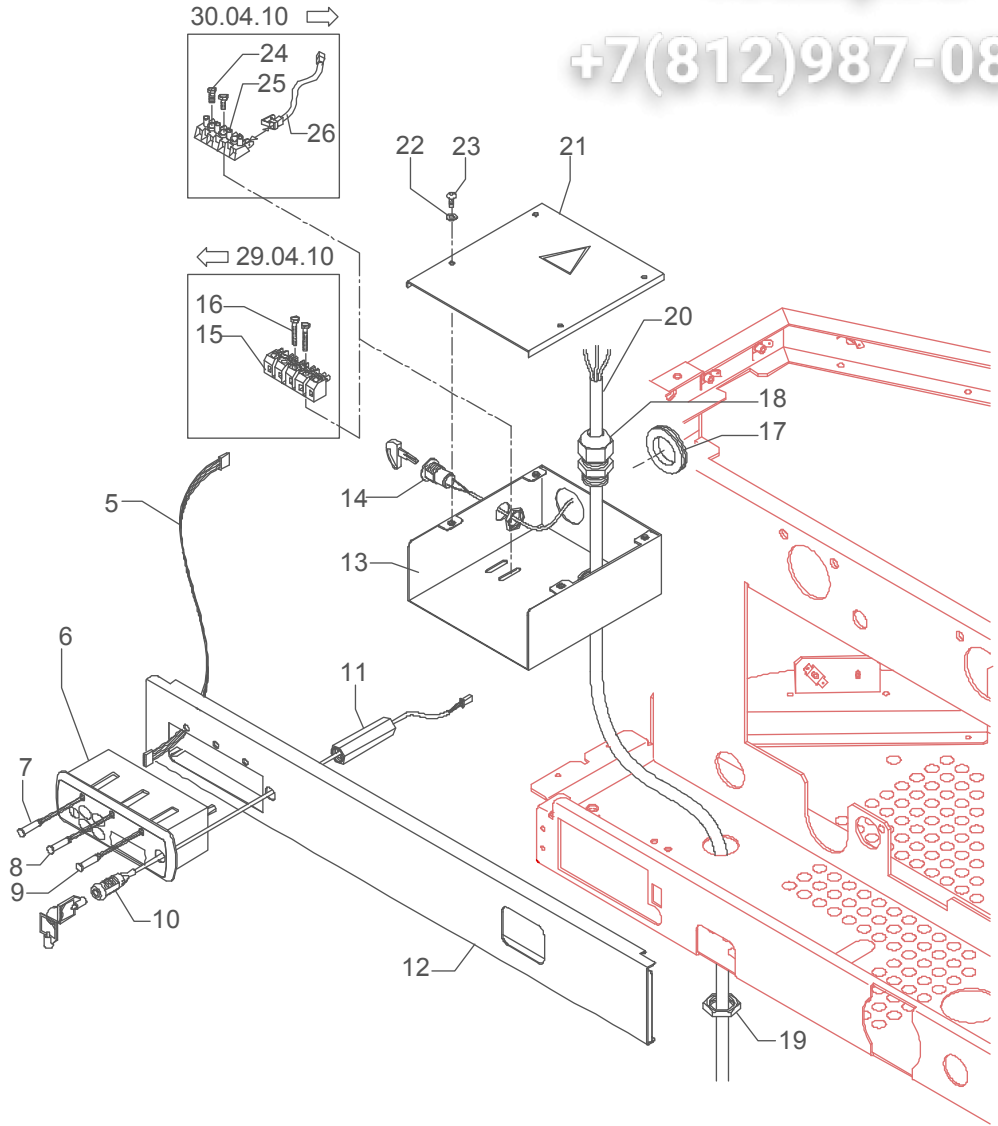

	POS	CODE	DESCRIPTION
TABLE 2A Mod. DE	5	7663570	CONNECTING CABLE DOSAGE
	6	5962001	ASSEMBLY CONTROL D
	7	7633602.01	GREEN LAMP 110/240V
	8	7633604.01	ORANGE LAMP 110/240V
	9	7633606.01	RED LAMP
	10	7663563	CABLE+PROGRAMMING KEY
	11	5221859	M12 KEY-FIXING NUT
	12	5094396SG	BASEMENT FRONTAL 1GR GREY
	12	5094393SG	BASEMENT FRONTAL 2GR GREY
	12	5094394SG	BASEMENT FRONTAL 3GR GREY
	13	5052402LL	ELECTRIC BOX
	14	7661503	PROGRAMMING KEY
	15	7612501R	CLAMP 5 CONTACTS KL24/5
	16	7826409	SCREW TE M4x30
	17	7613001	FAIRLEAD P36 RUBBER
	18	7614001	CABLE-PRESS PG16 POLYAMIDE
	18	7614002	CABLE-PRESS PG21 POLYAMIDE
	19	7614003	NUT PG16 POLYAMIDE
	19	7614004	NUT PG21 POLYAMIDE
	20	3552401.01	CONNECTING CABLE H07RNF 3X2,5 MM ² L=2MT (1-2GR 220/240V)
	20	3552703.01	CONNECTING CABLE H07RNF 3X4 MM ² L=3MT (3-4GR 220/240V)
	20	3553904.01	CONNEX.CABLE H07RNF 5X2,5MM ² L=3MT (1-2-3-4GR 380-230/400V)
	21	5053007LW	ELECTRIC BOX COVER
	22	7374004	WASHER D4 NYLON
	23	7819908	SCREW TTEI M4X8
	24	7816004	SCREW TCEI M4 X 16
25	7612513	CLAMP 4 CONTACTS	
26	5599917	CONNECTING CABLE CLAMP	