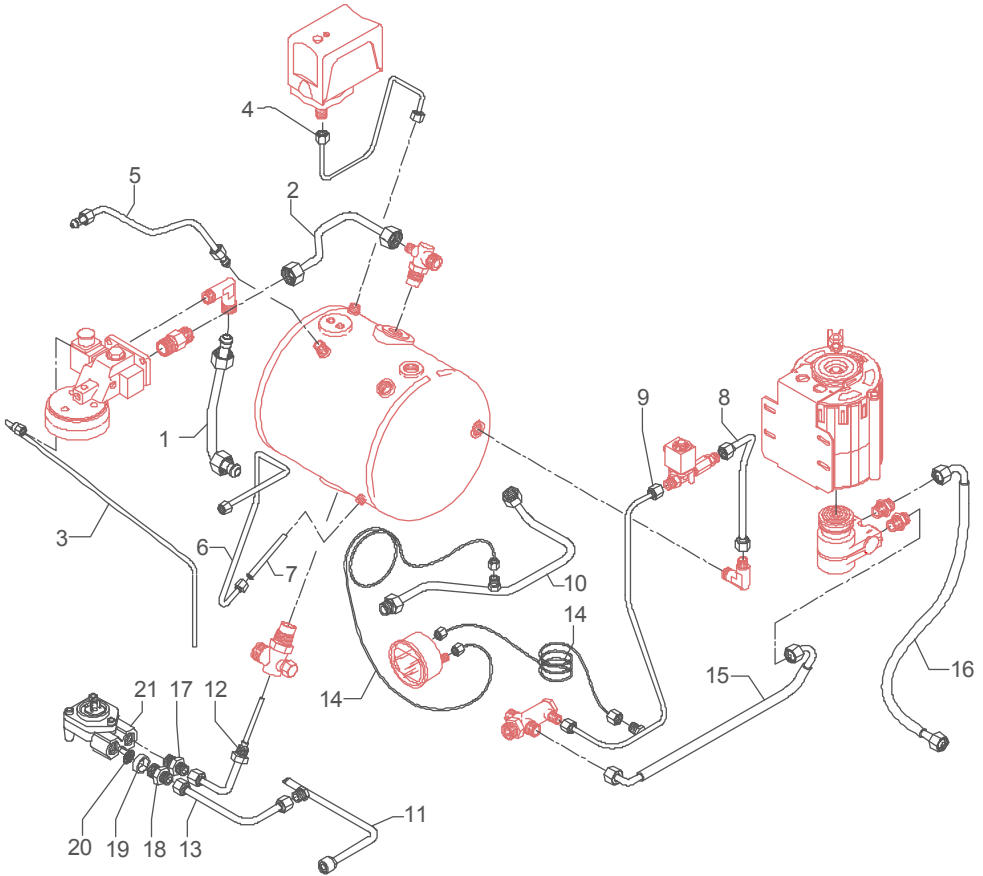

POS	CODE	DESCRIPTION
Hose series 2GR Mod. DE	1	5165002LL	BOTTOM EXCHANGER HOSE 1ST GROUP (2-3-4GR)
	2	5165033LL	BOTTOM EXCHANGER HOSE 2ND GR.
	3	5165009LL	UPPER EXCHANGER HOSE 1ST GROUP (2-3-4GR)
	4	5194575LL	SOLENOID VALVE DRAIN HOSE 1ST GROUP (2GR)
	5	5194575LL	SOLENOID VALVE DRAIN HOSE 2ND GROUP (2GR)
	6	5162001LL	COMPLETE HOSE FOR PRESSOSTAT
	7	5163002LL	COMPLETE LEFT STEAM TAP HOSE 2GR
	8	5163004LL	COMPLETE RIGHT STEAM TAP HOSE 2-3-4GR
	9	5163005LL	COMPLETE WATER TAP HOSE 2-3GR
	10	5192307LL	WATER SAUCTION HOSE D6X1 L=80
	11	5163007LL	COMPLETE CHECK VALVE HOSE
	12	5162218LL	INLET AUTOMATIC LEVEL HOSE
	13	5164001.01LL	COMPLETE BOILER DRAIN HOSE
	14	5163187LL	MANIFOLD HOSE 2GR
	15	5966539	INJECTOR PIPE
	16	5162241LL	FLOW METER HOSE
	17	7400901	PRESSURE GAUGE CAPILLARY
	18	7200507	FLEXIBLE HOSE 3/8"FFC L=600MM
	19	7200504	FLEXIBLE HOSE 3/8" L=1500 AISI 304
	20	5302001	STRAIGHT FITTING 1/4"G X M13 OT
	21	5302009	STRAIGHT FITTING M12 X 1/4"G H24 OT
	22	5191501	SPACER D1 1X8X6.5 PTFE
	23	5471001	NET FILTER D11 AISI 304
	24	7431001	FLOW METER + AUT. WITH LED