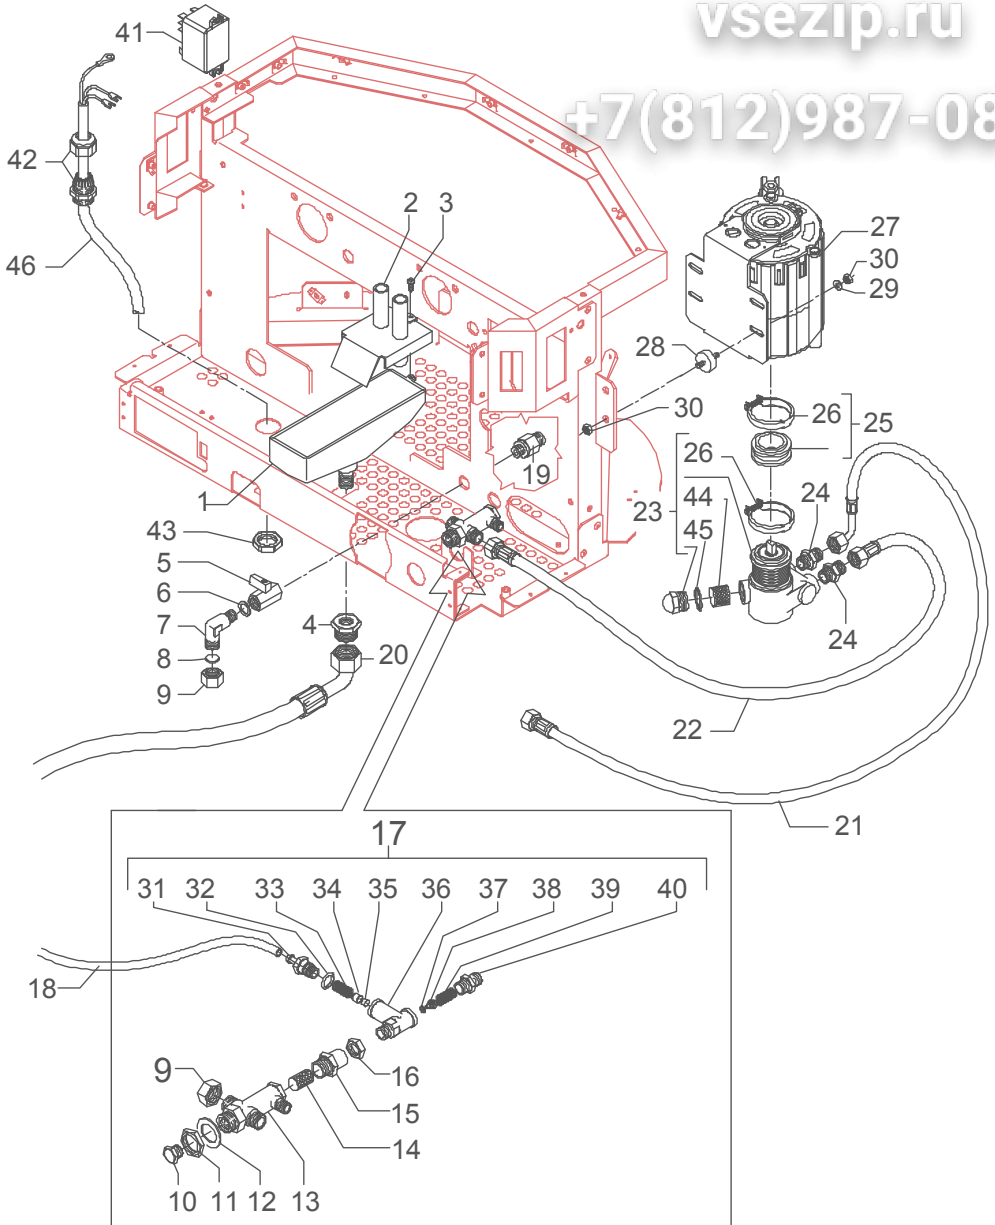

	POS	CODE	DESCRIPTION	
TABLE 4 (up to 01.06.07) Mod. DE - TE - PM	1	5371301	INSERT WITH A SQUARE HOLE	
	2	5371807	SWITCH KNOB D42 BLUE	
	2	5371806	SWITCH KNOB D42 GREY	
	3	5220803	SLEEVE D15X3 H9.5	
	4	7809802	SCREW TC M3X25	
	6	5373912	SHAPED PLUG BLUE	
	6	5373911	SHAPED PLUG GREY	
	7	7633602.01	GREEN LAMP 110/240V	
	8	7633604.01	ORANGE LAMP 110/240V	
	9	7633606.01	RED LAMP	
	11	7633301.01	SWITCH 2 POSITIONS 4 CONTACTS	
	11	7633302.01	SWITCH 2 POSITIONS 6 CONTACTS	
	14	7817401	SCREW TCS M5X8 DIN 964 A2	
	15	7805004	PLAIN WASHER D6 UNI 6592 FEZN	
	16	7432528	WHITE PRESSURE GAUGE D63 DOUBLE SCALE	
	17	7816002	SCREW TCEI M4X12	
	18	7400901	PRESSURE GAUGE CAPILLARY	
	19	5162218LL	INLET AUTOMATIC LEVEL HOSE	
	20	7304502LL	STRAIGHT FITTING 1/8"G WITH COUNTERSINK	
	21	5018409LL	PRESSURE GAUGE SUPPORT	
	22	7631504	SOLENOID VALVE CONNECTOR SIRAI	
	22	7631506	SOLENOID VALVE CONNECTOR PARKER	
	23	7701114	SOLENOID VALVE 2 WAY 110V PARKER	
	23	7702312	SOLENOID VALVE 2 WAY 220/240V PARKER	
	24	7630324	SOLENOID VALVE COIL 110V PARKER	
	24	7630325	SOLENOID VALVE COIL 220/240V PARKER	
	25	7703011	SOLENOID VALVE WITHOUT COIL PARKER	
	26	5302014	STRAIGHT FITTING M13 X 1/8"GC	
	27	5223018R	ASSEMBLY COMPLETE CHECK VALVE	
	28	5223003	JET M6 X 6 HOLE D0.8 OT	
	29	5302014	STRAIGHT FITTING M13 X 1/8"GC	
	30	5302015	STRAIGHT FITTING 1/8"G OT	
	31	5224002	STUD D8.5 X 17.5 OT	
	32	7496035	OR GASKET D4.2 X 1.9 VITON	
	33	5163007LL	COMPLETE CHECK VALVE HOSE	
	41	5164001.01LL	COMPLETE BOILER DRAIN HOSE	
	43	5471019	FILTER D8,5	
	44	5221858	WASHER D10 X 2 COPPER	
	45	5301507TR	UNION ELBOW 3/8"G X M13 OT	
	46	7630901	SCREW TCI M3,5X15	
	47	7813801	WASHER Ø 4	