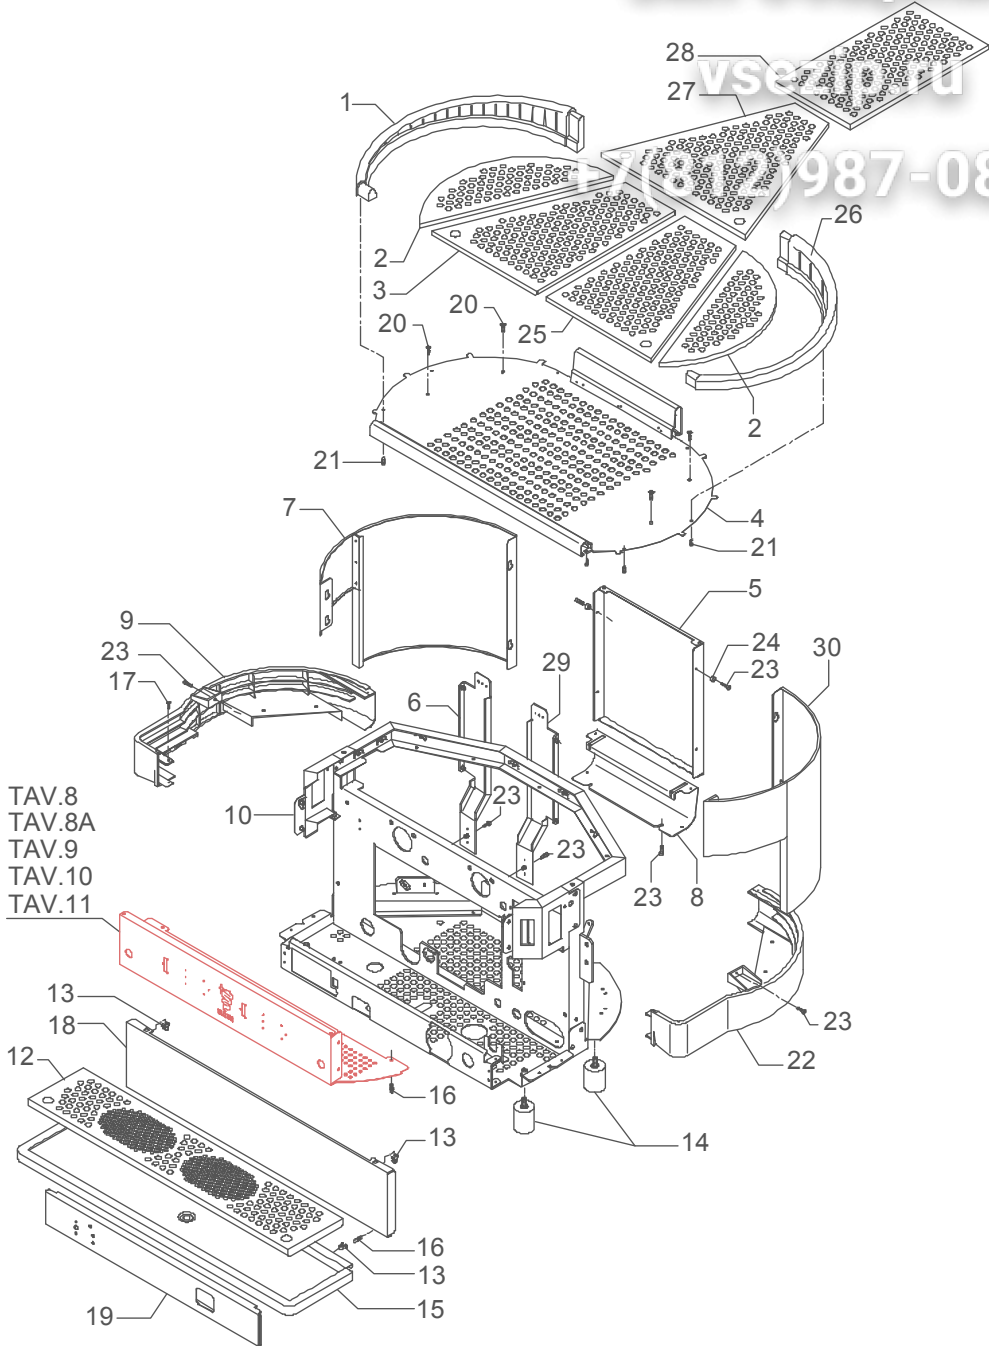

TABLE 1
Mod. DE - TE - PM

Зип Общепит

	POS	CODE	DESCRIPTION	
TABLE 1 Mod. DE - TE - PM	22	5375101	RIGHT SOCLE GREY	
	23	7816002	SCREW TCEI M4X12	
	24	5220802	BUSHING D10 X 4.2 OT	
	25	5074503LW	CENTRAL RIGHT CUPS-HEATER GRID 2-3-4 GR	
	25	5074561LW	CENTRAL RIGHT CUPS-HEATER GRID 2-3-4GR-HEATING ELEM. VERS.	
	26	5375106	RIGHT CUPS-HEATER FRAME BLUE	
	26	5375105	RIGHT CUPS-HEATER FRAME GREY	
	27	5074502LW	CENTRAL CUPS-HEATER GRID 1GR	
	27	5074560LW	CENTRAL CUPS-HEATER GRID 1GR-HEATING ELEMENT VERSION	
	28	5074505LW	CENTRAL CUPS-HEATER GRID 3-4GR	
	28	5074563LW	CENTRAL CUPS-HEATER GRID 3-4GR-HEATING ELEMENT VERS.	
	29	5018102LL	REAR RIGHT BRACKET 2-3-4GR	
	30	5343001.01DT	ASSEMBLY RIGHT LATERAL SIDE GOLD (up to 31.12.11)	
	30	5343001.01VO	ASSEMBLY RIGHT LATERAL SIDE PAINTED GOLD (from 01.01.12)	
	30	5343001.01	ASSEMBLY RIGHT LATERAL SIDE STAINLESS STEEL SATINED	
	30	5343001.01VT	ASSEMBLY RIGHT LATERAL SIDE RED RAL 3000	