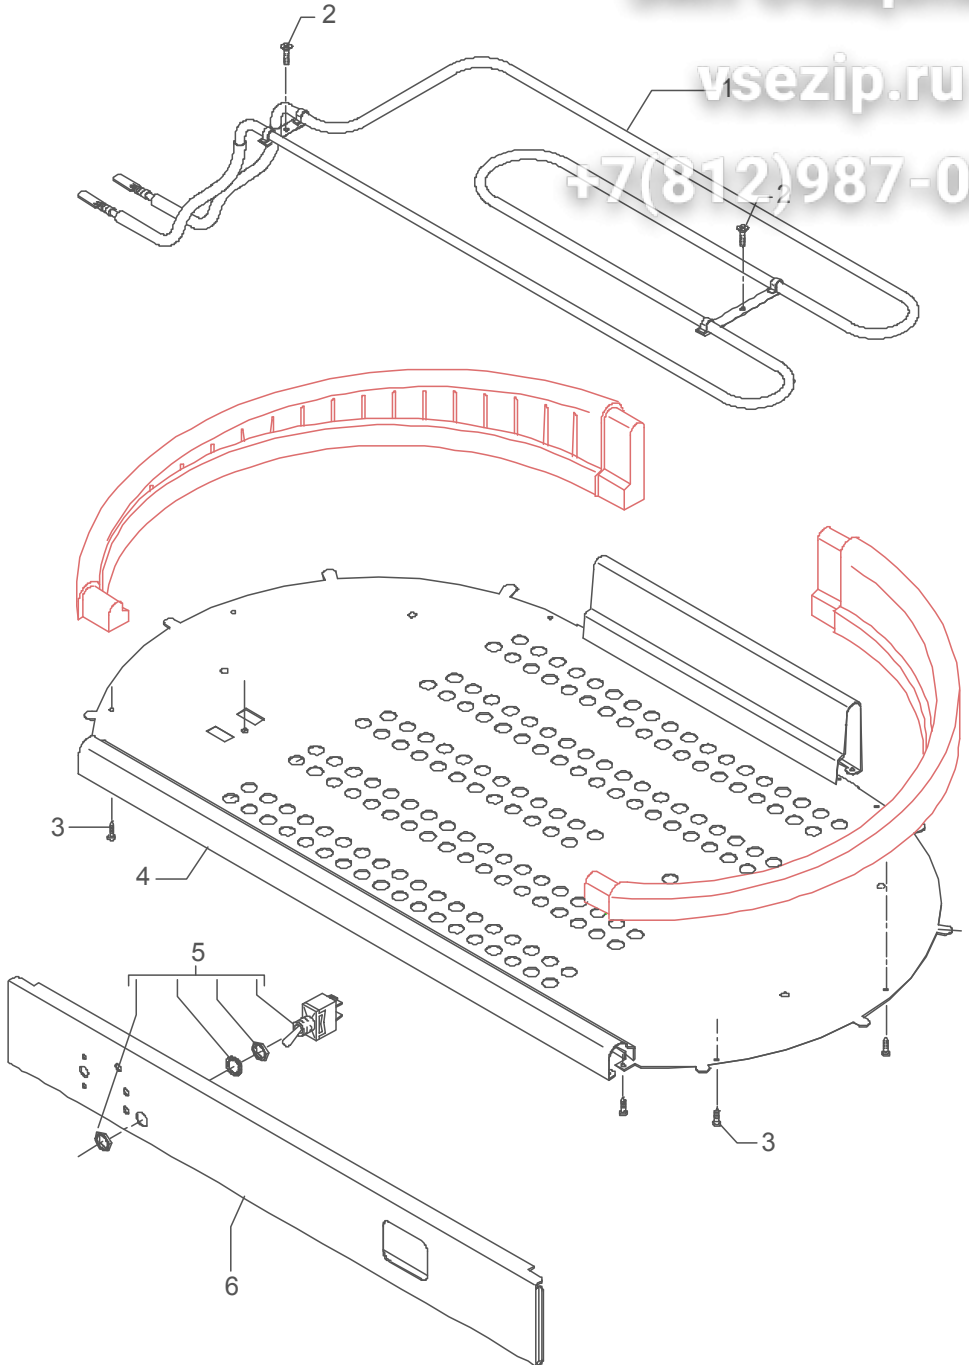

POS	CODE	DESCRIPTION
1	5722302	CUPS-HEATER HEATING ELEMENT 230V 30W 1GR
1	5722301	CUPS-HEATER HEATING ELEMENT 230V 200W (2-3-4GR) (up to 31.08.08)
1	5722306	CUPS-HEATER HEATING ELEMENT 230V (2-3-4GR) (from 01.09.08)
2	7817801	SCREW TPS M4 X 16
3	7809801	SCREW TC M3X10
4	5343007.02	ASSEMBLY CUPS-HEATER 1GR
4	5343019	ASSEMBLY CUPS-HEATER 1GR GOLD (up to 31.12.11)
4	5343019.01	ASSEMBLY CUPS-HEATER 1GR PAINTED GOLD (from 01.01.12)
4	5343008.02	ASSEMBLY CUPS-HEATER 2GR
4	5343020	ASSEMBLY CUPS-HEATER 2GR GOLD (up to 31.12.11)
4	5343020.01	ASSEMBLY CUPS-HEATER 2GR PAINTED GOLD (from 01.01.12)
4	5343003.02	ASSEMBLY CUPS-HEATER 3GR
4	5343021	ASSEMBLY CUPS-HEATER 3GR GOLD (up to 31.12.11)
4	5343021.01	ASSEMBLY CUPS-HEATER 3GR PAINTED GOLD (from 01.01.12)
4	5343009	ASSEMBLY CUPS-HEATER 4GR
4	5343022	ASSEMBLY CUPS-HEATER 4GR GOLD (up to 31.12.11)
4	5343022.01	ASSEMBLY CUPS-HEATER 4GR PAINTED GOLD (from 01.01.12)
5	7633307	LEVER SWITCH 125/250V 16A
6	5094360SG	BASEMENT FR.+CUPS-HEATER HEATING ELEM.+GAS RG20 2GR GREY
6	5094361SG	BASEM.FRONTAL+CUPS-HEATER HEATING ELEMENT+GAS RG20 3GR GREY
6	5094362SG	BASEM.FRONTAL+CUPS-HEATER HEATING ELEMENT+GAS RG20 4GR GREY
6	5094256SG	BASEMENT FRONTAL+CUPS-HEATER HEATING ELEMENT 1GR GREY
6	5094257SG	BASEMENT FRONTAL+CUPS-HEATER HEATING ELEMENT 2GR GREY
6	5094258SG	BASEMENT FRONTAL+CUPS-HEATER HEATING ELEMENT 3GR GREY
6	5094309SG	BASEMENT FRONTAL+CUPS-HEATER HEATING ELEMENT 4GR GREY

TABLE 1A
Mod. DE - TE - PM

Зип ОбщепИТ

vsezip.ru

+7(812)987-08-