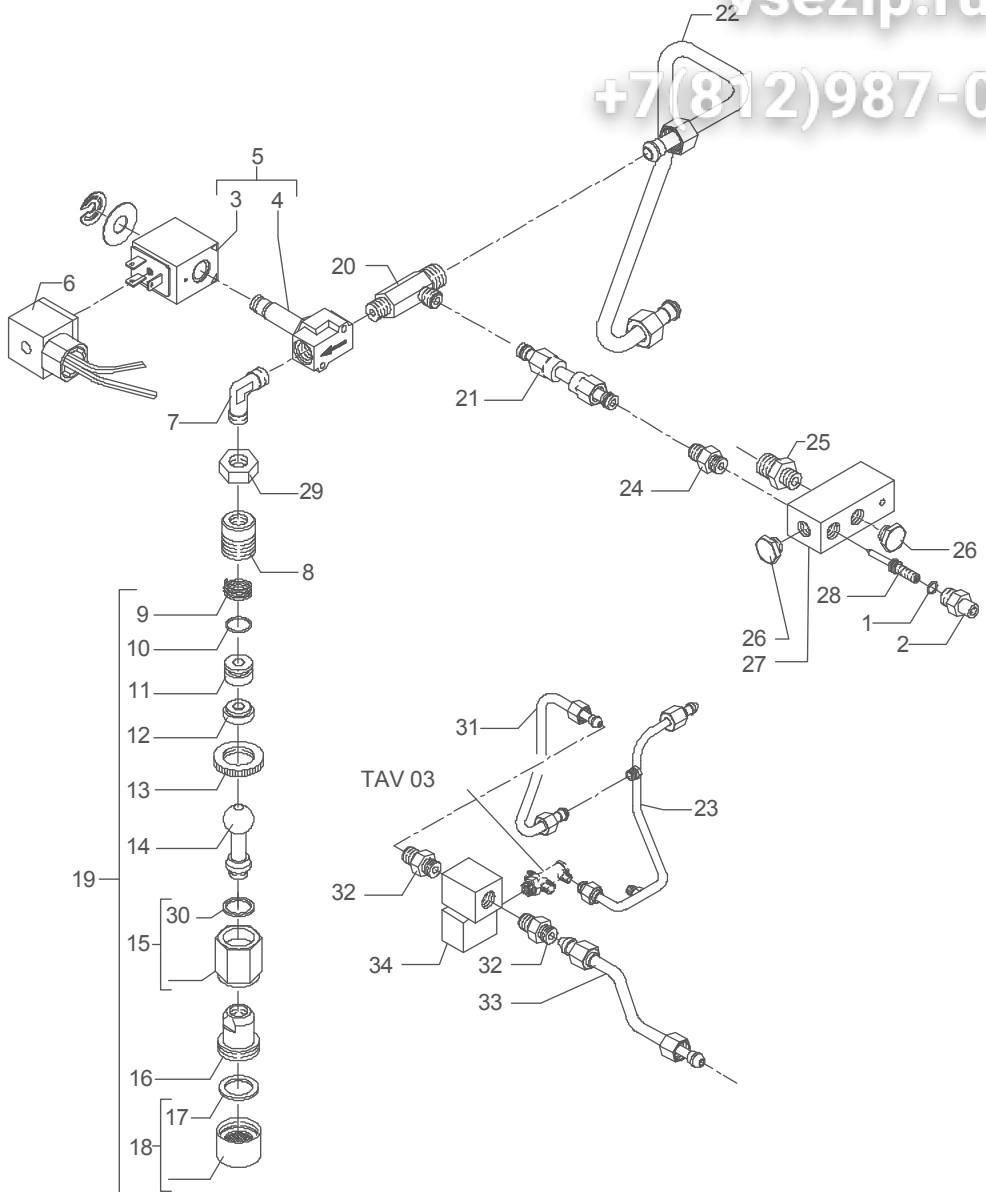

TABLE 7A (up to 15.07.09)
Mod. DE - TE

Зип ОбщепИТ

ysezip.ru

+7(812)987-08-

TABLE 7A (up to 31.12.11) Mod. DE - TE

POS	CODE	DESCRIPTION
1	7496009	OR GASKET 102 NBR 70SH
2	5225208	STRAIGHT FITTING 1/8" G H20 OT
3	7630324	SOLENOID VALVE COIL 110V PARKER
3	7630325	SOLENOID VALVE COIL 220/240V PARKER
4	7703011	SOLENOID VALVE WITHOUT COIL PARKER
5	7701114	SOLENOID VALVE 2 WAY 110V PARKER
5	7702312	SOLENOID VALVE 2 WAY 220/240V PARKER
6	7631504	SOLENOID VALVE CONNECTOR
7	7303001TR	UNION ELBOW 1/8" G
9	5222220	SPACER
17	5493003	GASKET D20.5X15 H2 NBR 70SH
18	5226601TW	WATER TERMINAL
20	5225225	FITTING 3 WAY FOR MIXER OR PICKLED
21	5162008LL	MIXER HOSE 2-3-4GR
22	5163009LL	HOT WATER HOSE ELL DE 1/2/3/4 GR
23	5162287LL	INLET AUTOMATIC LEVEL HOSE X MIXER
24	5225207	STRAIGHT FITTING 1/8" G OT
25	5302004	STRAIGHT FITTING 1/8" G X M12 OT
26	5226402	PLUG 1/8" G H9 ES.12 OT
27	5222401	DISTRIBUTOR FOR MIXER
28	5263801	SCREW M5X38 AISI 303
29	5221844	NUT 1/8" G H3
30	5494009	GASKET D16X13,2X2 PTFE
31	5162243LL	INLET EV MIXER HOSE ELL
32	5302004	STRAIGHT FITTING 1/8" G X M12 OT
33	5162244LL	OUTLET EV MIXER HOSE ELL