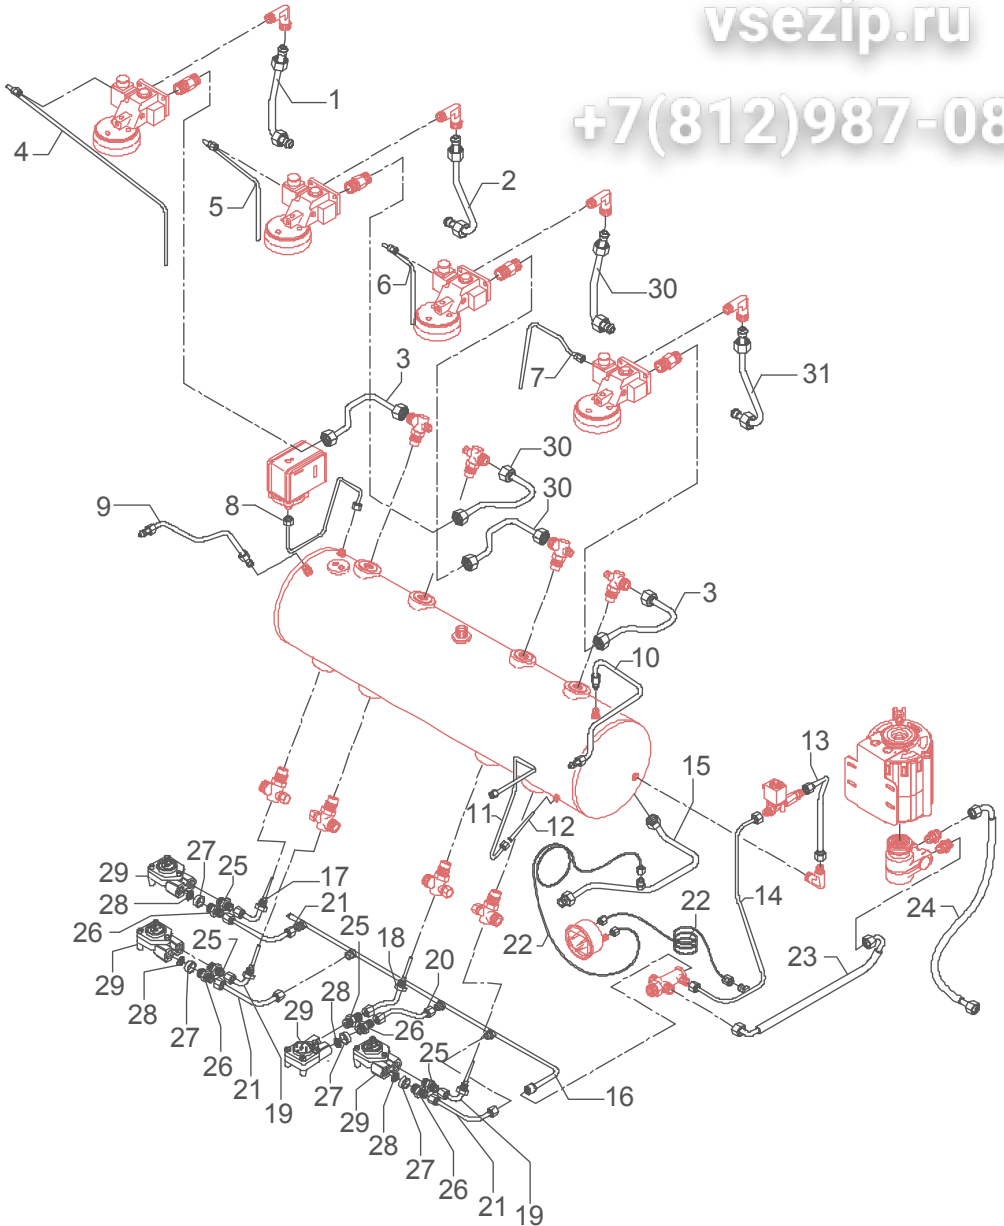

Hose series 4GR + Gas (up to 31.12.11)
Mod. DE

Зип ОбщепИТ

vsezip.ru

+7(812)987-08-

	POS	CODE	DESCRIPTION
Hose series 4GR + Gas (from 01.01.12) Mod. DE	1	5165002LL	BOTTOM EXCHANGER HOSE 1ST GROUP (2-3-4GR)
	2	5165033LL	BOTTOM EXCHANGER HOSE 2ND GR.
	3	5165009LL	UPPER EXCHANGER HOSE 1ST GROUP (2-3-4GR)
	4	5194585LL	SOLENOID VALVE DRAIN HOSE 1ST GR (4GR)
	5	5194577LL	SOLENOID VALVE DRAIN HOSE 2ND GR (4GR)
	6	5194577LL	SOLENOID VALVE DRAIN HOSE 3RD GR (4GR)
	7	5194577LL	SOLENOID VALVE DRAIN HOSE 4TH GR (4GR)
	8	5162001LL	COMPLETE HOSE FOR PRESSOSTAT
	9	5163003LL	COMPLETE LEFT STEAM TAP HOSE 3-4GR
	10	5163004LL	COMPLETE RIGHT STEAM TAP HOSE 2-3-4GR
	11	5163009LL	COMPLETE WATER TAP HOSE 2-3GR
	12	5192307LL	WATER SAUCTION HOSE D6X1 L=80
	13	5163007LL	COMPLETE CHECK VALVE HOSE
	14	5162218LL	INLET AUTOMATIC LEVEL HOSE
	15	5164001.01LL	COMPLETE BOILER DRAIN HOSE
	16	5163283LL	MANIFOLD HOSE 4GR
	17	5966538	INJECTOR PIPE
	18	5966540	INJECTOR PIPE
	19	5966542	INJECTOR PIPE
	20	5162253LL	FLOW METER HOSE
	21	5162240LL	FLOW METER HOSE
	22	7400901	PRESSURE GAUGE CAPILLARY
	23	7200507	FLEXIBLE HOSE 3/8"FFC L=600MM
	24	7200504	FLEXIBLE HOSE 3/8" L=1500 AISI 304
	25	5302001	STRAIGHT FITTING 1/4"G X M13 OT
	26	5302009	STRAIGHT FITTING M12 X 1/4"G H24 OT
	27	5191501	SPACER D11X8X6.5 PTFE
	28	5471001	NET FILTER D11 AISI 304
	29	7431001	FLOW METER + AUT. WITH LED
	30	5165003LL	BOTTOM EXCHANGER HOSE 2ND GR.
	31	5165008LL	UPPER EXCHANGER HOSE 1GR
	32	7303039	FITTING "Y"
	33	5194532	HOSE D8x5 SILICONE L=60
	34	5194552	HOSE D8x5 SILICONE L=500