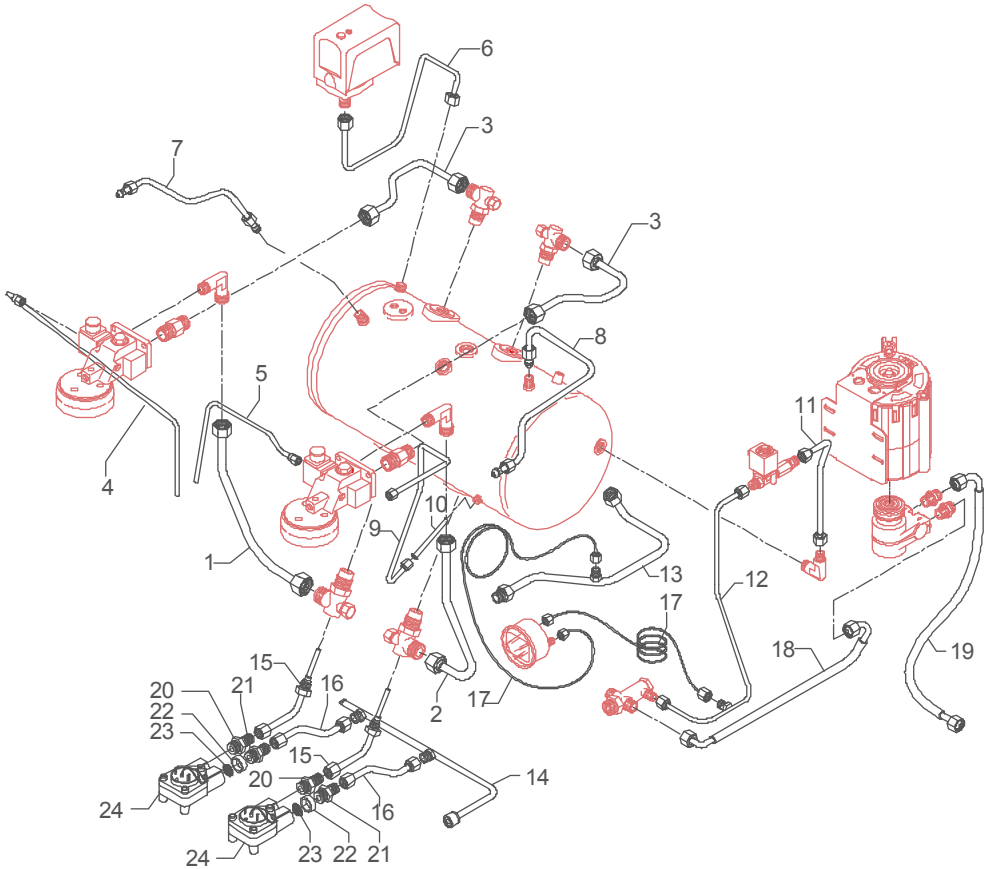

POS	CODE	DESCRIPTION
Hose series 2GR Mod. DE	1	5165002LL	BOTTOM EXCHANGER HOSE 1ST GROUP (2-3-4GR)
	2	5165033LL	BOTTOM EXCHANGER HOSE 2ND GR.
	3	5165009LL	UPPER EXCHANGER HOSE 1ST GROUP (2-3-4GR)
	4	5194575LL	SOLENOID VALVE DRAIN HOSE 1ST GROUP (2GR)
	5	5194575LL	SOLENOID VALVE DRAIN HOSE 2ND GROUP (2GR)
	6	5162001LL	COMPLETE HOSE FOR PRESSOSTAT
	7	5163002LL	COMPLETE LEFT STEAM TAP HOSE 2GR
	8	5163004LL	COMPLETE RIGHT STEAM TAP HOSE 2-3-4GR
	9	5163005LL	COMPLETE WATER TAP HOSE 2-3GR
	10	5192307LL	WATER SAUCTION HOSE D6X1 L=80
	11	5163007LL	COMPLETE CHECK VALVE HOSE
	12	5162218LL	INLET AUTOMATIC LEVEL HOSE
	13	5164001.01LL	COMPLETE BOILER DRAIN HOSE
	14	5163187LL	MANIFOLD HOSE 2GR
	15	5966539	INJECTOR PIPE
	16	5162241LL	FLOW METER HOSE
	17	7400901	PRESSURE GAUGE CAPILLARY
	18	7200507	FLEXIBLE HOSE 3/8"FFC L=600MM
	19	7200504	FLEXIBLE HOSE 3/8" L=1500 AISI 304
	20	5302001	STRAIGHT FITTING 1/4"G X M13 OT
	21	5302009	STRAIGHT FITTING M12 X 1/4"G H24 OT
	22	5191501	SPACER D1 1X8X6.5 PTFE
	23	5471001	NET FILTER D11 AISI 304
	24	7431001	FLOW METER + AUT. WITH LED