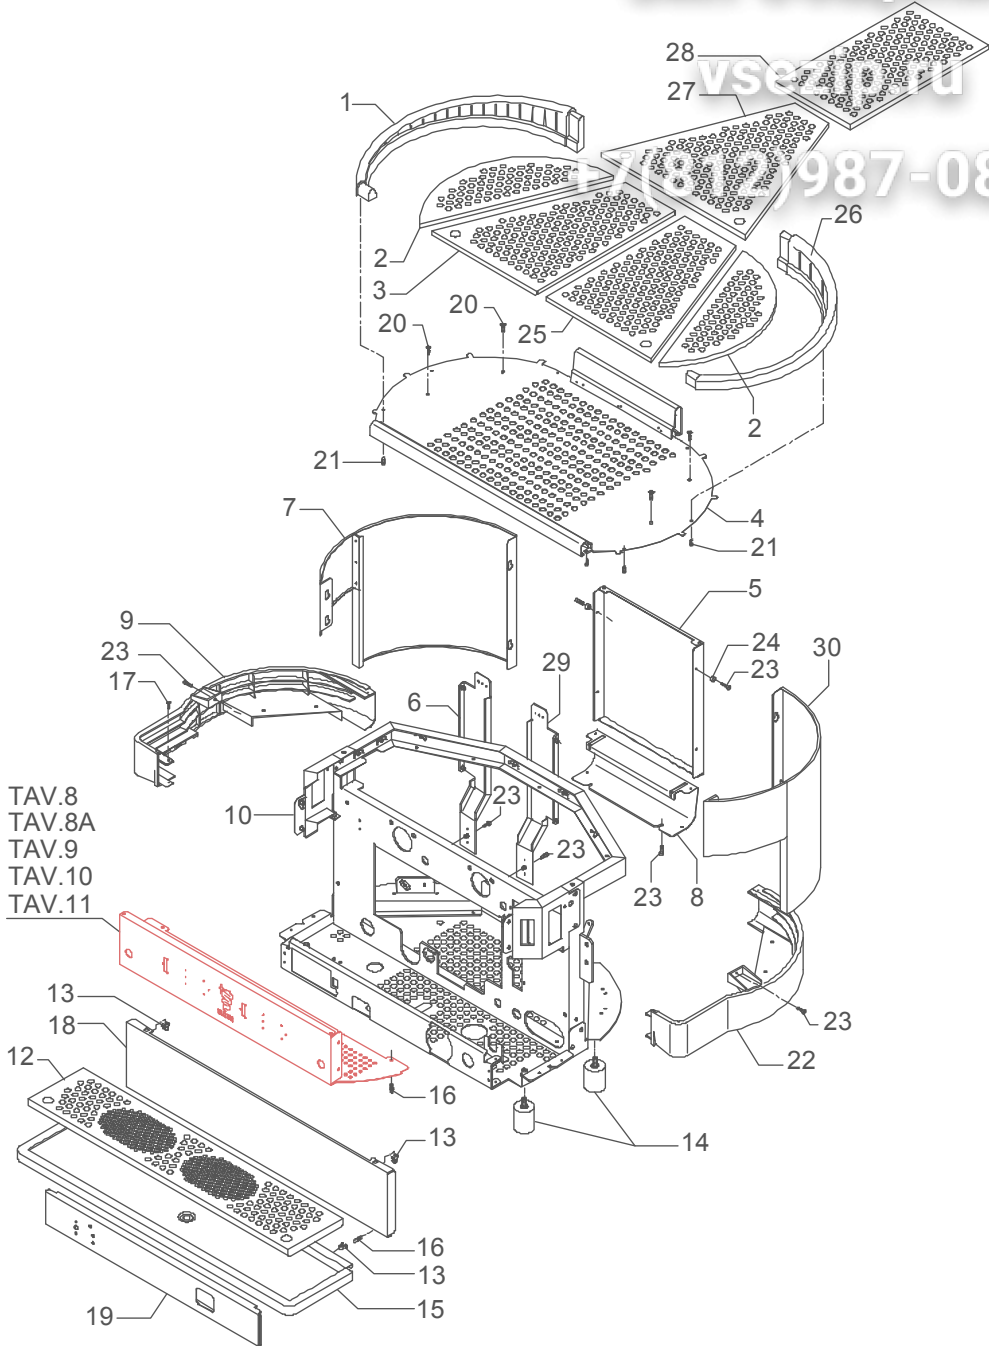

TABLE 1
Mod. DE - TE - PM

Зип Общепит

POS	CODE	DESCRIPTION
1	5722302	CUPS-HEATER HEATING ELEMENT 230V 30W 1GR
1	5722301	CUPS-HEATER HEATING ELEMENT 230V 200W (2-3-4GR) (up to 31.08.08)
1	5722306	CUPS-HEATER HEATING ELEMENT 230V (2-3-4GR) (from 01.09.08)
2	7817801	SCREW TPS M4 X 16
3	7809801	SCREW TC M3X10
4	5343007.02	ASSEMBLY CUPS-HEATER 1GR
4	5343019	ASSEMBLY CUPS-HEATER 1GR GOLD (up to 31.12.11)
4	5343019.01	ASSEMBLY CUPS-HEATER 1GR PAINTED GOLD (from 01.01.12)
4	5343008.02	ASSEMBLY CUPS-HEATER 2GR
4	5343020	ASSEMBLY CUPS-HEATER 2GR GOLD (up to 31.12.11)
4	5343020.01	ASSEMBLY CUPS-HEATER 2GR PAINTED GOLD (from 01.01.12)
4	5343003.02	ASSEMBLY CUPS-HEATER 3GR
4	5343021	ASSEMBLY CUPS-HEATER 3GR GOLD (up to 31.12.11)
4	5343021.01	ASSEMBLY CUPS-HEATER 3GR PAINTED GOLD (from 01.01.12)
4	5343009	ASSEMBLY CUPS-HEATER 4GR
4	5343022	ASSEMBLY CUPS-HEATER 4GR GOLD (up to 31.12.11)
4	5343022.01	ASSEMBLY CUPS-HEATER 4GR PAINTED GOLD (from 01.01.12)
5	7633307	LEVER SWITCH 125/250V 16A
6	5094360SG	BASEMENT FR.+CUPS-HEATER HEATING ELEM.+GAS RG20 2GR GREY
6	5094361SG	BASEM.FRONTAL+CUPS-HEATER HEATING ELEMENT+GAS RG20 3GR GREY
6	5094362SG	BASEM.FRONTAL+CUPS-HEATER HEATING ELEMENT+GAS RG20 4GR GREY
6	5094256SG	BASEMENT FRONTAL+CUPS-HEATER HEATING ELEMENT 1GR GREY
6	5094257SG	BASEMENT FRONTAL+CUPS-HEATER HEATING ELEMENT 2GR GREY
6	5094258SG	BASEMENT FRONTAL+CUPS-HEATER HEATING ELEMENT 3GR GREY
6	5094309SG	BASEMENT FRONTAL+CUPS-HEATER HEATING ELEMENT 4GR GREY