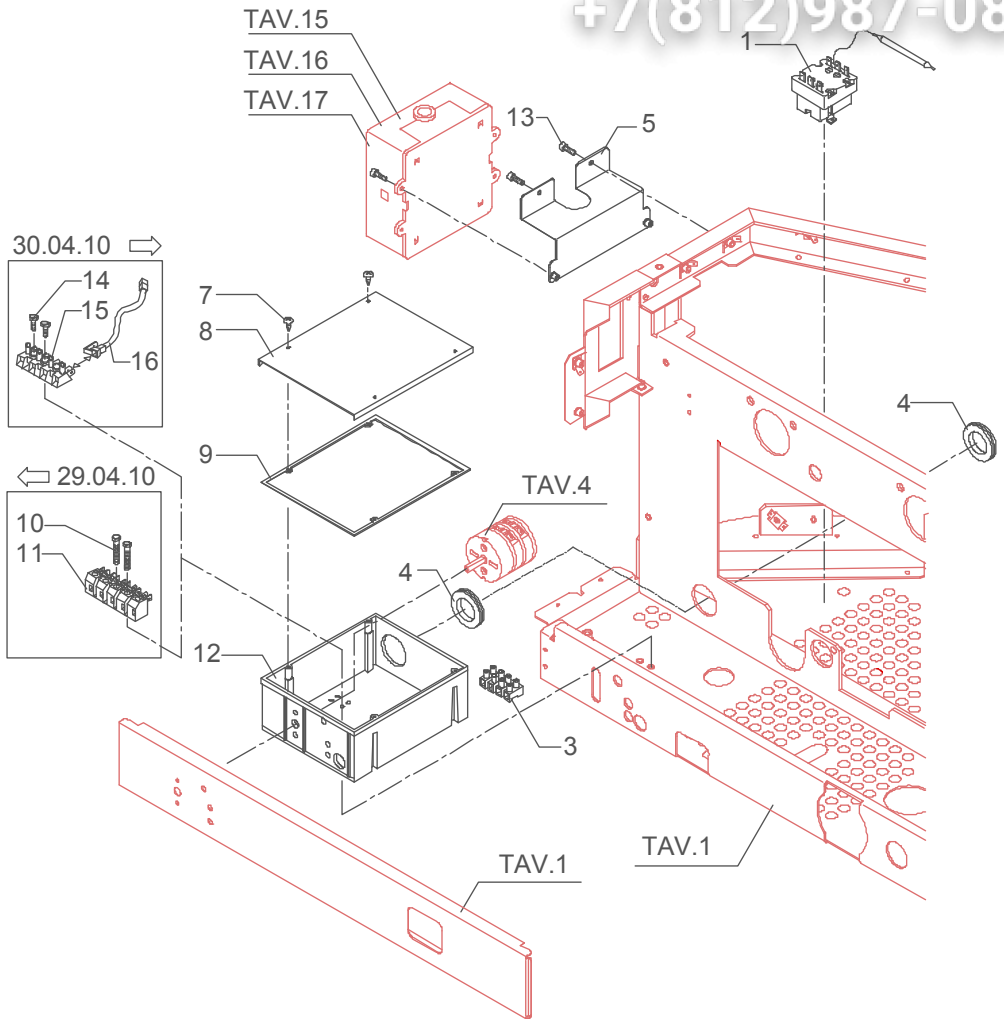

	POS	CODE	DESCRIPTION
TABLE 2A Mod. DE	5	7663570	CONNECTING CABLE DOSAGE
	6	5962001	ASSEMBLY CONTROL D
	7	7633602.01	GREEN LAMP 110/240V
	8	7633604.01	ORANGE LAMP 110/240V
	9	7633606.01	RED LAMP
	10	7663563	CABLE+PROGRAMMING KEY
	11	5221859	M12 KEY-FIXING NUT
	12	5094396SG	BASEMENT FRONTAL 1GR GREY
	12	5094393SG	BASEMENT FRONTAL 2GR GREY
	12	5094394SG	BASEMENT FRONTAL 3GR GREY
	13	5052402LL	ELECTRIC BOX
	14	7661503	PROGRAMMING KEY
	15	7612501R	CLAMP 5 CONTACTS KL24/5
	16	7826409	SCREW TE M4x30
	17	7613001	FAIRLEAD P36 RUBBER
	18	7614001	CABLE-PRESS PG16 POLYAMIDE
	18	7614002	CABLE-PRESS PG21 POLYAMIDE
	19	7614003	NUT PG16 POLYAMIDE
	19	7614004	NUT PG21 POLYAMIDE
	20	3552401.01	CONNECTING CABLE H07RNF 3X2,5 MM ² L=2MT (1-2GR 220/240V)
	20	3552703.01	CONNECTING CABLE H07RNF 3X4 MM ² L=3MT (3-4GR 220/240V)
	20	3553904.01	CONNEX.CABLE H07RNF 5X2,5MM ² L=3MT (1-2-3-4GR 380-230/400V)
	21	5053007LW	ELECTRIC BOX COVER
	22	7374004	WASHER D4 NYLON
	23	7819908	SCREW TTEI M4X8
	24	7816004	SCREW TCEI M4 X 16
25	7612513	CLAMP 4 CONTACTS	
26	5599917	CONNECTING CABLE CLAMP	