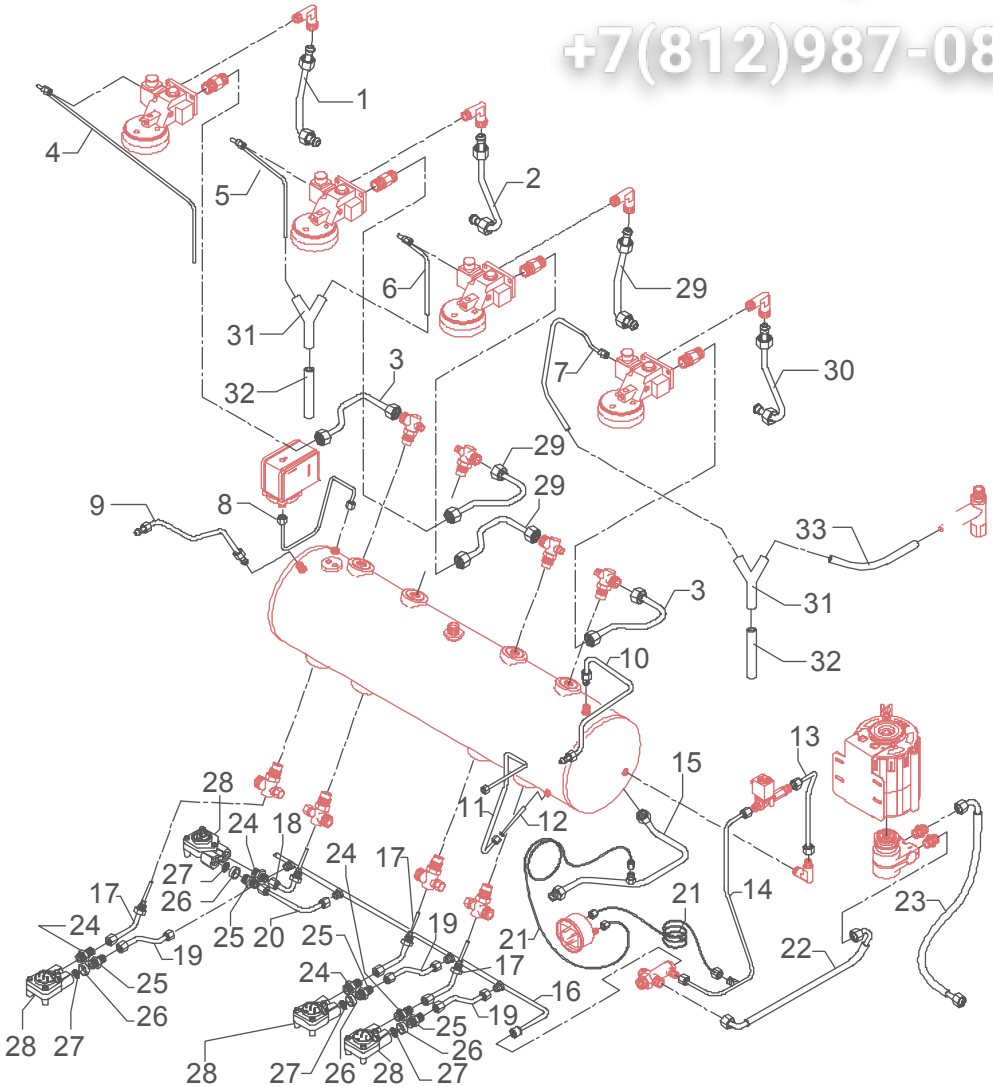

POS	CODE	DESCRIPTION
Hose series 4GR + Gas (up to 31.12.11) Mod. DE	1	5165002LL	BOTTOM EXCHANGER HOSE 1ST GROUP (2-3-4GR)
	2	5165003LL	BOTTOM EXCHANGER HOSE 2ND GR.
	3	5165009LL	UPPER EXCHANGER HOSE 1ST GROUP (2-3-4GR)
	4	5194585LL	SOLENOID VALVE DRAIN HOSE 1ST GR (4GR)
	5	5194575LL	SOLENOID VALVE DRAIN HOSE 2ND GR (4GR)
	6	5194575LL	SOLENOID VALVE DRAIN HOSE 3RD GR (4GR)
	7	5194575LL	SOLENOID VALVE DRAIN HOSE 4TH GR (4GR)
	8	5162001LL	COMPLETE HOSE FOR PRESSOSTAT
	9	5163003LL	COMPLETE LEFT STEAM TAP HOSE 3-4GR
	10	5163004LL	COMPLETE RIGHT STEAM TAP HOSE 2-3-4GR
	11	5163009LL	COMPLETE WATER TAP HOSE 2-3GR
	12	5192307LL	WATER SAUCTION HOSE D6X1 L=80
	13	5163007LL	COMPLETE CHECK VALVE HOSE
	14	5162218LL	INLET AUTOMATIC LEVEL HOSE
	15	5164001.01LL	COMPLETE BOILER DRAIN HOSE
	16	5163283LL	MANIFOLD HOSE 4GR
	17	5966538	INJECTOR PIPE
	18	5966540	INJECTOR PIPE
	19	5966542	INJECTOR PIPE
	20	5162253LL	FLOW METER HOSE
	21	5162240LL	FLOW METER HOSE
	22	7400901	PRESSURE GAUGE CAPILLARY
	23	7200507	FLEXIBLE HOSE 3/8"FFC L=600MM
	24	7200504	FLEXIBLE HOSE 3/8" L=1500 AISI 304
	25	5302001	STRAIGHT FITTING 1/4"G X M13 OT
	26	5302009	STRAIGHT FITTING M12 X 1/4"G H24 OT
	27	5191501	SPACER D11X8X6.5 PTFE
	28	5471001	NET FILTER D11 AISI 304
	29	7431001	FLOW METER + AUT. WITH LED
	30	5165003LL	BOTTOM EXCHANGER HOSE 2ND GR.
	31	5165008LL	UPPER EXCHANGER HOSE 1GR