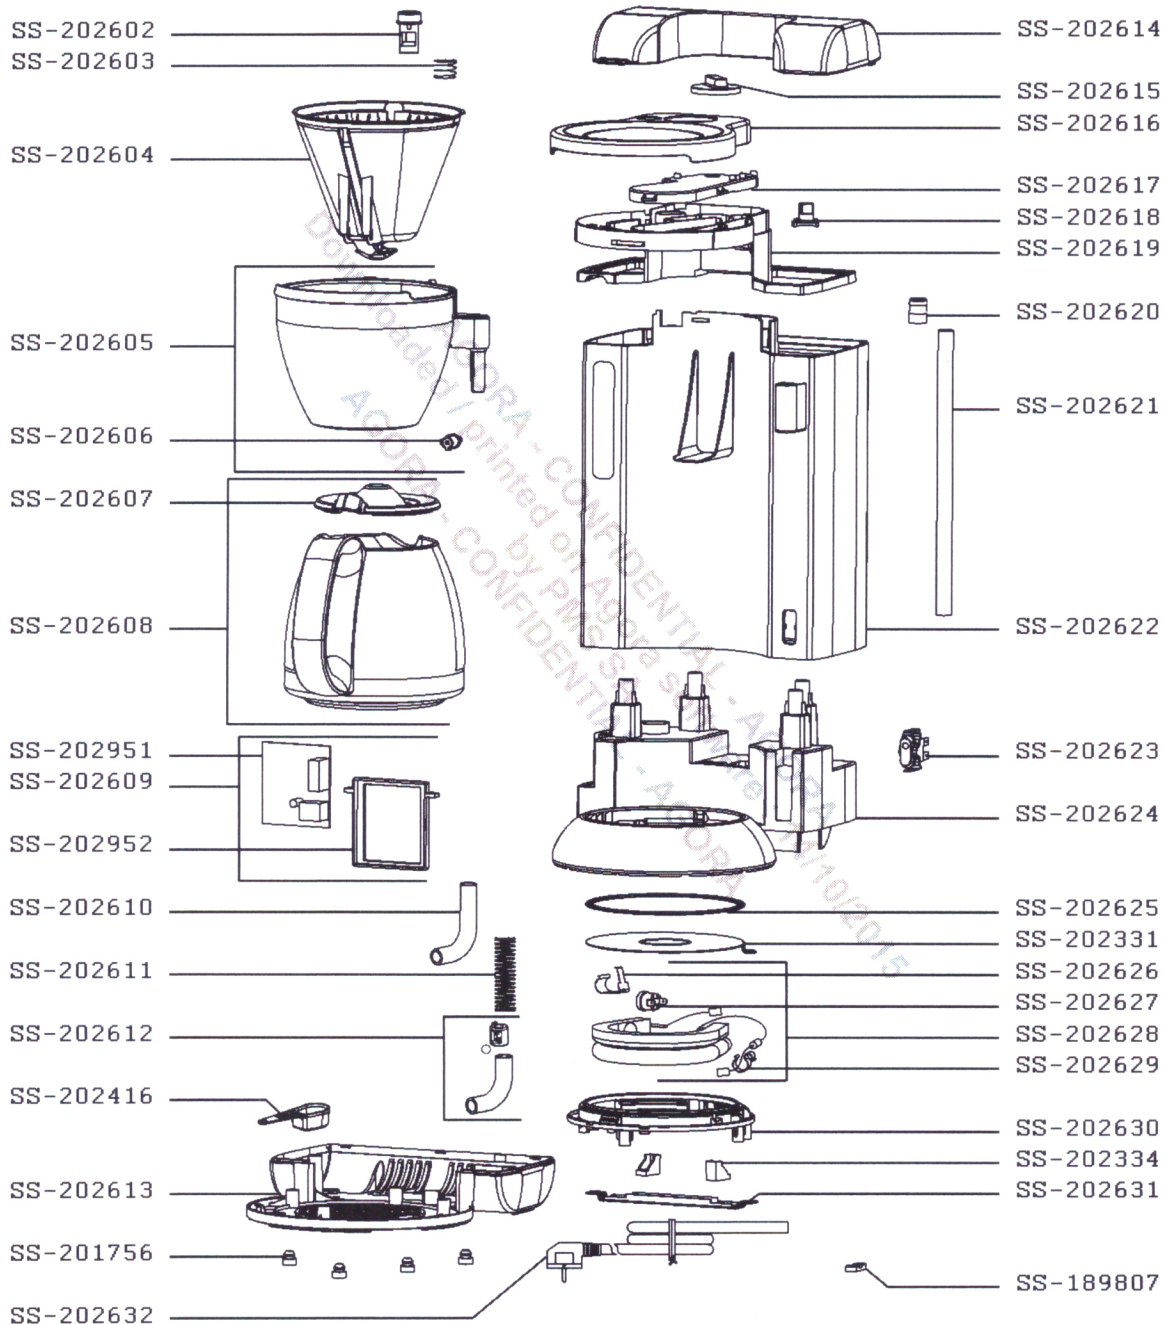

Tefal

vsezip.ru

+7(812)987-08-81

CM390811/87A

N°	Référence	Description	Qté	Commentaire
SS-189807	SS-189807	GUIDE/CORDON	1,00	
SS-201756	SS-201756	PIED	1,00	
SS-202331	SS-202331	PLAQUE	1,00	
SS-202334	SS-202334	CALE	1,00	
SS-202416	SS-202416	CUILLERE	1,00	
SS-202602	SS-202602	BOUTON	1,00	
SS-202603	SS-202603	RESSORT	1,00	
SS-202604	SS-202604	PORTE-FILTRE	1,00	
SS-202605	SS-202605	SUPPORT/PORTE-FILTRE	1,00	
SS-202606	SS-202606	POUSSOIR	1,00	
SS-202607	SS-202607	COUVERCLE/VERSEUSE	1,00	
SS-202608	SS-202608	VERSEUSE+COUVERCLE	1,00	
SS-202609	SS-202609	CARTE ELECTRONIQUE+SUPPORT	1,00	
SS-202610	SS-202610	TUYAU/PETIT	1,00	
SS-202611	SS-202611	RESSORT	1,00	
SS-202612	SS-202612	TUYAU/LONG+CLAPET	1,00	
SS-202613	SS-202613	FOND	1,00	
SS-202614	SS-202614	COUVERCLE/RESERVOIR	1,00	
SS-202615	SS-202615	BOUTON.AROMA	1,00	
SS-202616	SS-202616	COUVERCLE/PORTE-FILTRE	1,00	
SS-202617	SS-202617	CAPOT/DIFFUSEUR	1,00	
SS-202618	SS-202618	VANNE.AROMA	1,00	
SS-202619	SS-202619	DIFFUSEUR	1,00	
SS-202620	SS-202620	RACCORD	1,00	
SS-202621	SS-202621	TUBE	1,00	
SS-202622	SS-202622	RESERVOIR	1,00	
SS-202623	SS-202623	INTERRUPTEUR	1,00	
SS-202624	SS-202624	CORPS	1,00	
SS-202625	SS-202625	JOINT	1,00	
SS-202626	SS-202626	BRIDE/THERMOSTAT	1,00	
SS-202627	SS-202627	THERMOSTAT	1,00	
SS-202628	SS-202628	RESISTANCE+FUSIBLE	1,00	
SS-202629	SS-202629	BRIDE/FUSIBLE	1,00	

SS-202630	SS-202630	SUPPORT/PLAQUE	1,00
SS-202631	SS-202631	BRIDE/RESISTANCE	1,00
SS-202632	SS-202632	CORDON	1,00
SS-202951	SS-202951	CARTE ELECTRONIQUE/PUISSANCE	1,00
SS-202952	SS-202952	SUPPORT/CARTE ELECTRONIQUE	1,00