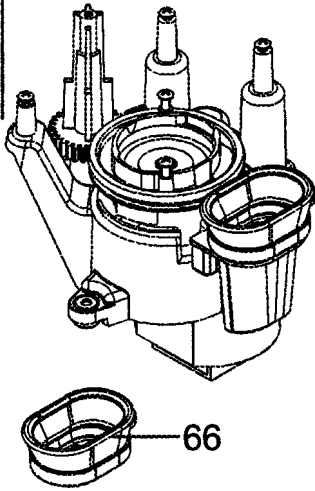

# Зип Общежит

TEST LABEL

← TO PLACE AN ORDER CHECK THE LABEL

CCCCC **EE** SSSSS PPPP

AB=62B

+7(812)987-08-81

## Зип Общепит

Position	Code	description
	5332224100	MOTOR BELT GRINDER
	5313215891	GOMMINO ANTIMACCH GREY(EPDM70Z 70SH)MCSA
	6913210021	E.VALVE BRACKET 2WAY(S.VAP) DEGREASED
	6913210031	E.VALVE BRACKET 3WAY DEGREASED MCSA
01	5332143500	COVER
02	5332143400	COVER
04	7313224511	CLOSURE
05	5332143900	SIDE LEFT
06	5913210471	KNOB
07	5532146600	TANK
08	5332168900	REAR PANEL
09	5332143800	SIDE RIGHT
10	7332191500	CONTROL PANEL ASSEMBLY
11	VI000	SEE TECNICAL INFORMATION
12	7313220621	DOOR ASSY
13	5332142600	HOOK
14	5332145600	COVER
15	7313228241	WATER TANK
16	5332151700	PROFILE
17	6032105000	CUP PLATE
18	5332144200	TRAY
19	5332225800	BOTTOM
20	5332266300	FLOAT
21	5332169200	MEASURING SPOON
27	7313285899	TUBE PTFE DI2-DE4 L=230 2BUSHES
28	6132101300	CLIP
30	5032513900	TCO
31	5332142200	SUPPORT
32	5132104100	MICROSWITCH
33	6132104700	SPRING
34	5217100200	SENSOR NTC
35	7313219431	VALVE
36B	5232109400	POWER BOARD
37	5332225700	SUPPORTO
38	5113211281	PUMP
39	5232103200	PROTECTOR