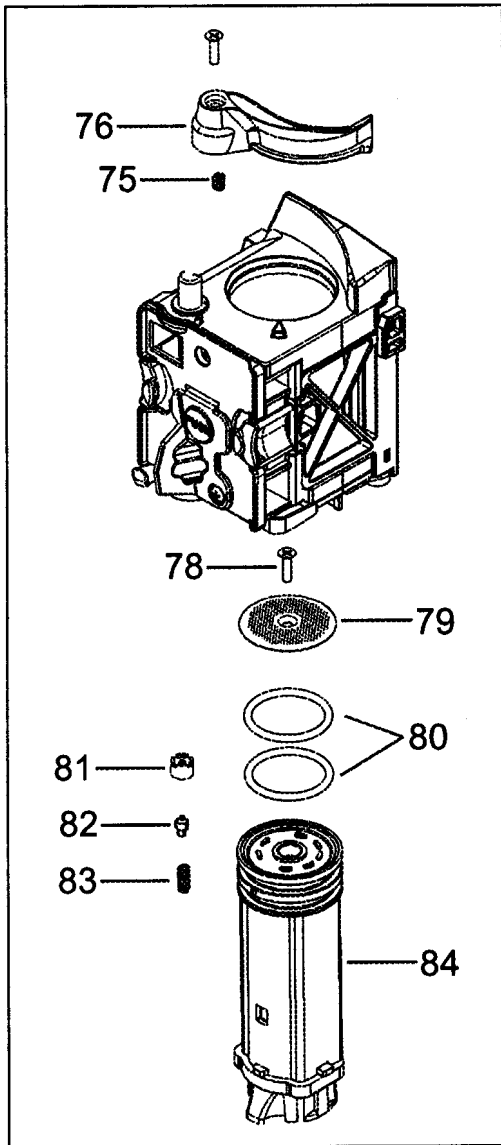

# Зип Общежит

TEST LABEL

← TO PLACE AN ORDER CHECK THE LABEL

CCCCC **EE** SSSSS PPPP

AB=62B

+7(812)987-08-81

## Зип Общепит

Position	Code	description
	5332224100	MOTOR BELT GRINDER
	5313215891	GOMMINO ANTIMACCH GREY(EPDM70Z 70SH)MCSA
	6913210021	E.VALVE BRACKET 2WAY(S.VAP) DEGREASED
	6913210031	E.VALVE BRACKET 3WAY DEGREASED MCSA
01	5332143500	COVER
02	5332143400	COVER
04	7313224511	CLOSURE
05	5332143900	SIDE LEFT
06	5913210471	KNOB
07	5532146600	TANK
08	5332168900	REAR PANEL
09	5332143800	SIDE RIGHT
10	7332191500	CONTROL PANEL ASSEMBLY
11	VI000	SEE TECNICAL INFORMATION
12	7313220621	DOOR ASSY
13	5332142600	HOOK
14	5332145600	COVER
15	7313228241	WATER TANK
16	5332151700	PROFILE
17	6032105000	CUP PLATE
18	5332144200	TRAY
19	5332225800	BOTTOM
20	5332266300	FLOAT
21	5332169200	MEASURING SPOON
27	7313285899	TUBE PTFE DI2-DE4 L=230 2BUSHES
28	6132101300	CLIP
30	5032513900	TCO
31	5332142200	SUPPORT
32	5132104100	MICROSWITCH
33	6132104700	SPRING
34	5217100200	SENSOR NTC
35	7313219431	VALVE
36B	5232109400	POWER BOARD
37	5332225700	SUPPORTO
38	5113211281	PUMP
39	5232103200	PROTECTOR