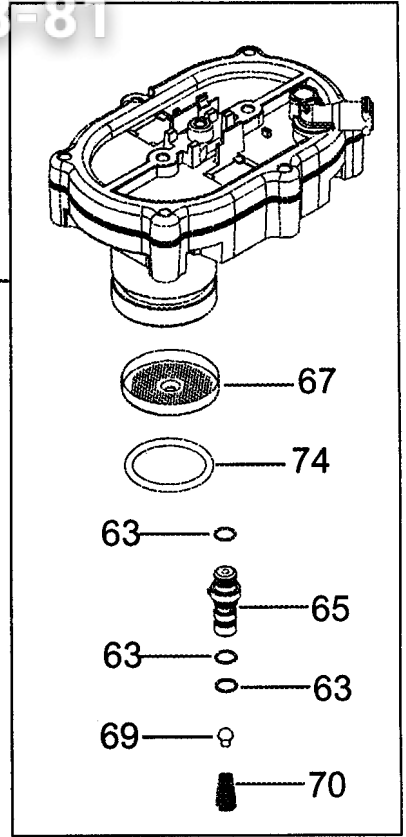

# Зип Общежит

TEST LABEL

← TO PLACE AN ORDER CHECK THE LABEL

CCCCC **EE** SSSSS PPPP

AB=62B

+7(812)987-08-81

## Зип Общепит

Position	Code	description
	5332224100	MOTOR BELT GRINDER
	5313215891	GOMMINO ANTIMACCH GREY(EPDM70Z 70SH)MCSA
	6913210021	E.VALVE BRACKET 2WAY(S.VAP) DEGREASED
	6913210031	E.VALVE BRACKET 3WAY DEGREASED MCSA
01	5332143500	COVER
02	5332143400	COVER
04	7313224511	CLOSURE
05	5332143900	SIDE LEFT
06	5913210471	KNOB
07	5532146600	TANK
08	5332168900	REAR PANEL
09	5332143800	SIDE RIGHT
10	7332191500	CONTROL PANEL ASSEMBLY
11	VI000	SEE TECNICAL INFORMATION
12	7313220621	DOOR ASSY
13	5332142600	HOOK
14	5332145600	COVER
15	7313228241	WATER TANK
16	5332151700	PROFILE
17	6032105000	CUP PLATE
18	5332144200	TRAY
19	5332225800	BOTTOM
20	5332266300	FLOAT
21	5332169200	MEASURING SPOON
27	7313285899	TUBE PTFE DI2-DE4 L=230 2BUSHES
28	6132101300	CLIP
30	5032513900	TCO
31	5332142200	SUPPORT
32	5132104100	MICROSWITCH
33	6132104700	SPRING
34	5217100200	SENSOR NTC
35	7313219431	VALVE
36B	5232109400	POWER BOARD
37	5332225700	SUPPORTO
38	5113211281	PUMP
39	5232103200	PROTECTOR