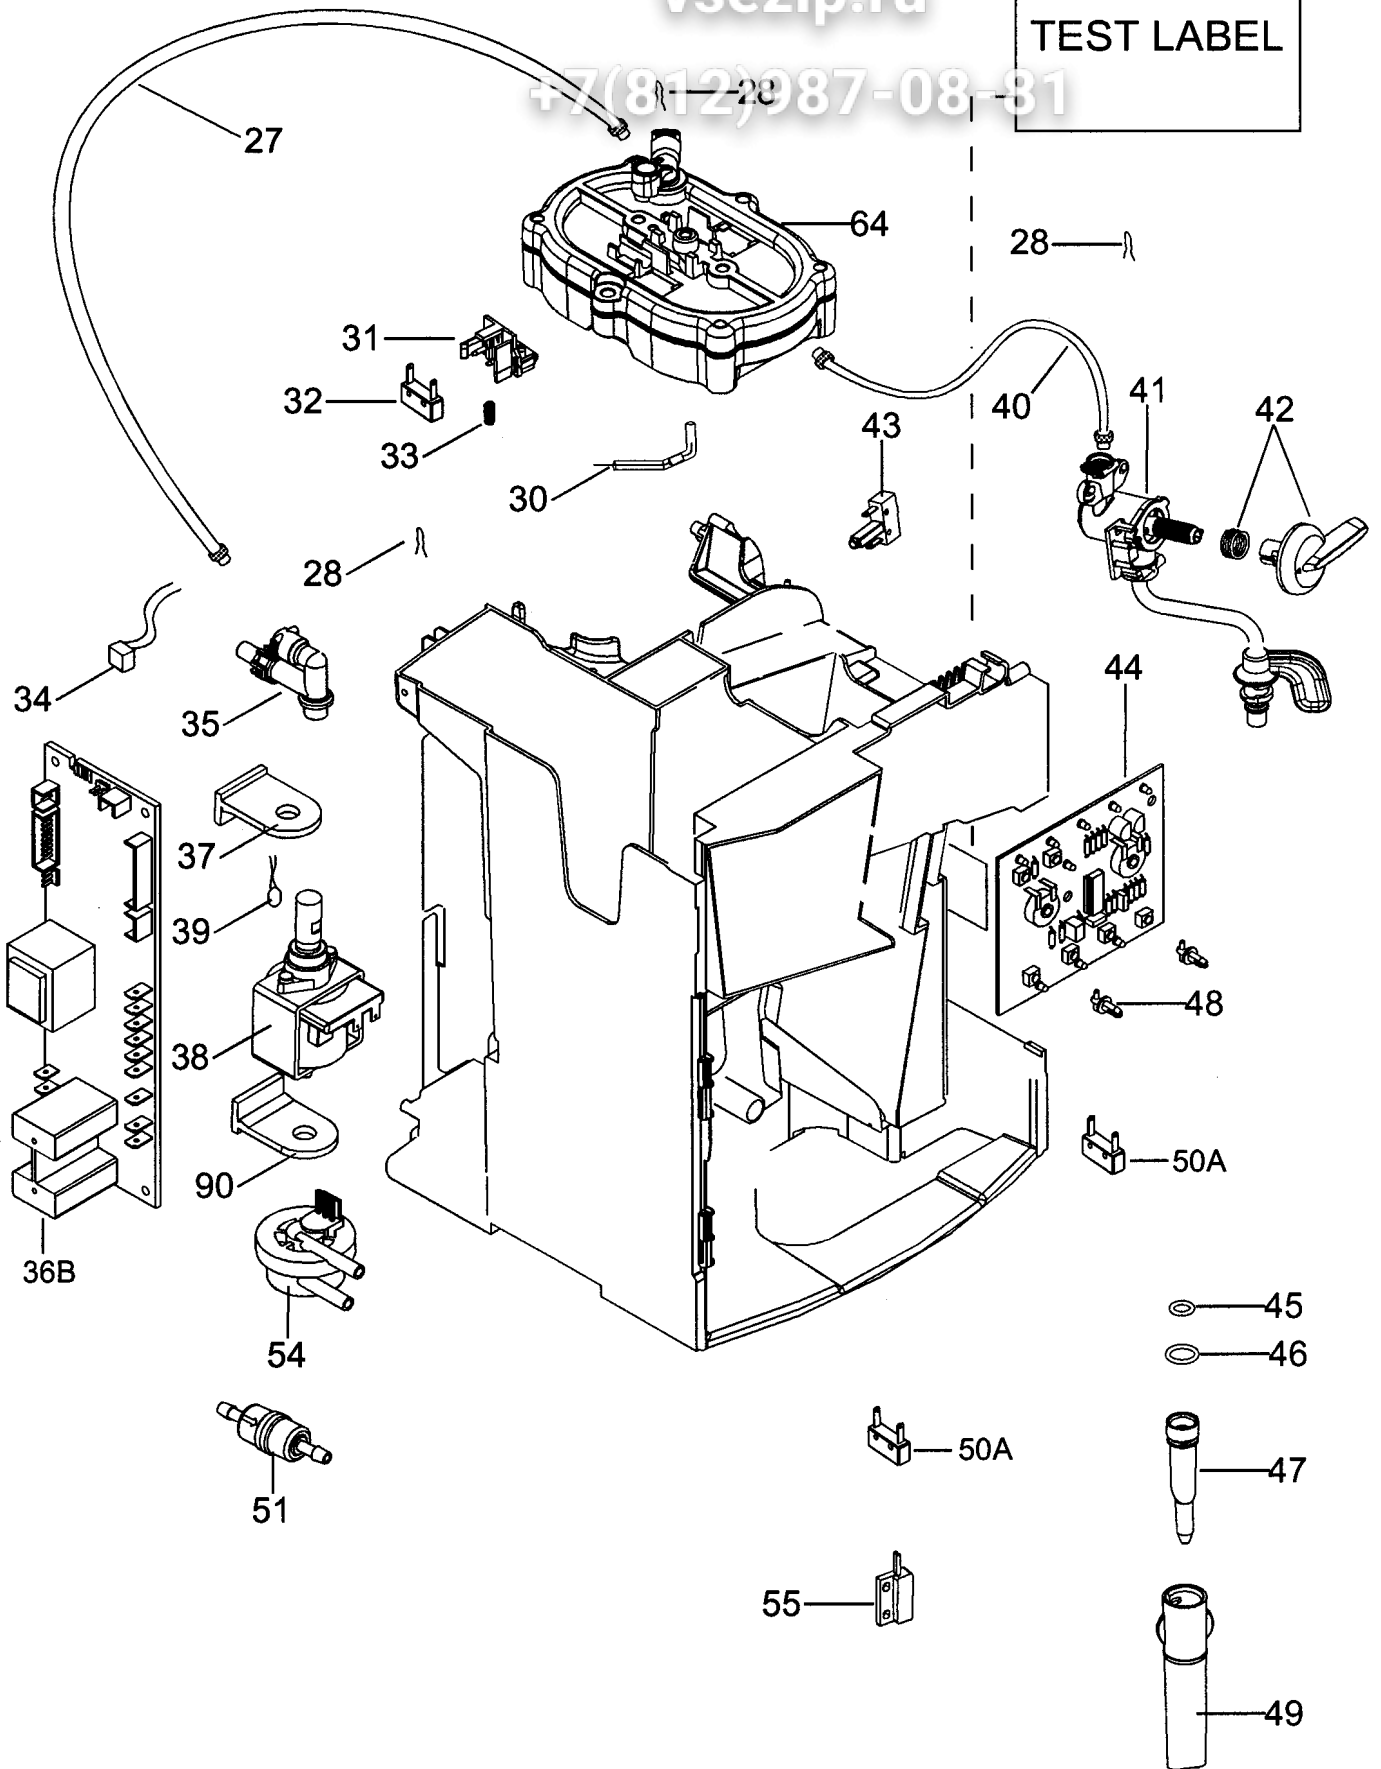

# Зип Общежит

TEST LABEL

← TO PLACE AN ORDER CHECK THE LABEL

CCCCC **EE** SSSSS PPPP

AB=62B

+7(812)987-08-81

## Зип Общепит

Position	Code	description
	5332224100	MOTOR BELT GRINDER
	5313215891	GOMMINO ANTIMACCH GREY(EPDM70Z 70SH)MCSA
	6913210021	E.VALVE BRACKET 2WAY(S.VAP) DEGREASED
	6913210031	E.VALVE BRACKET 3WAY DEGREASED MCSA
01	5332143500	COVER
02	5332143400	COVER
04	7313224511	CLOSURE
05	5332143900	SIDE LEFT
06	5913210471	KNOB
07	5532146600	TANK
08	5332168900	REAR PANEL
09	5332143800	SIDE RIGHT
10	7332191500	CONTROL PANEL ASSEMBLY
11	VI000	SEE TECNICAL INFORMATION
12	7313220621	DOOR ASSY
13	5332142600	HOOK
14	5332145600	COVER
15	7313228241	WATER TANK
16	5332151700	PROFILE
17	6032105000	CUP PLATE
18	5332144200	TRAY
19	5332225800	BOTTOM
20	5332266300	FLOAT
21	5332169200	MEASURING SPOON
27	7313285899	TUBE PTFE DI2-DE4 L=230 2BUSHES
28	6132101300	CLIP
30	5032513900	TCO
31	5332142200	SUPPORT
32	5132104100	MICROSWITCH
33	6132104700	SPRING
34	5217100200	SENSOR NTC
35	7313219431	VALVE
36B	5232109400	POWER BOARD
37	5332225700	SUPPORTO
38	5113211281	PUMP
39	5232103200	PROTECTOR