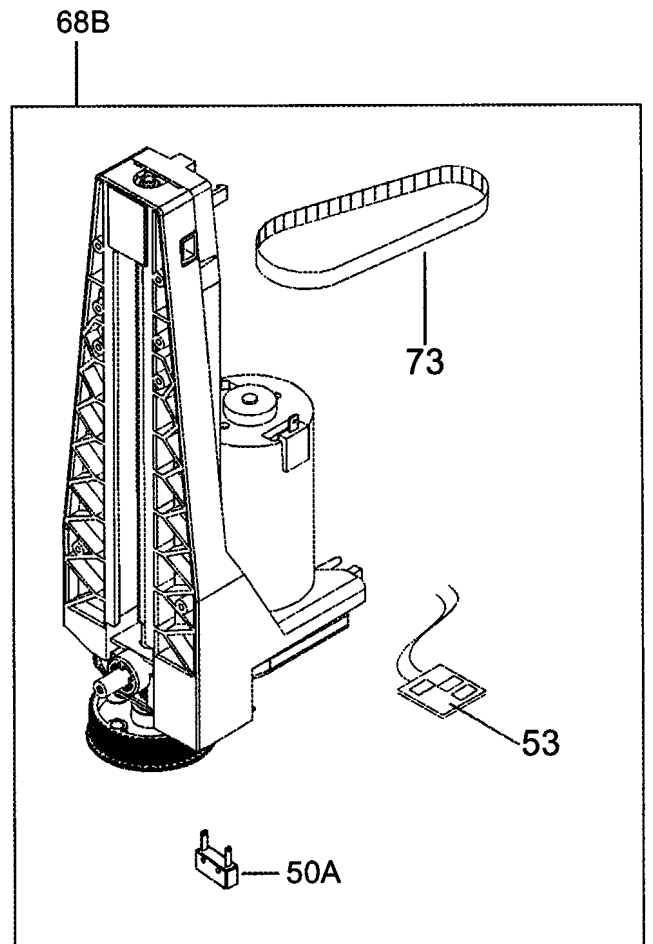

# Зип Общежит

TEST LABEL

← TO PLACE AN ORDER CHECK THE LABEL

CCCCC **EE** SSSSS PPPP

AB=62B

+7(812)987-08-81

## Зип Общепит

Position	Code	description
	5332224100	MOTOR BELT GRINDER
	5313215891	GOMMINO ANTIMACCH GREY(EPDM70Z 70SH)MCSA
	6913210021	E.VALVE BRACKET 2WAY(S.VAP) DEGREASED
	6913210031	E.VALVE BRACKET 3WAY DEGREASED MCSA
01	5332143500	COVER
02	5332143400	COVER
04	7313224511	CLOSURE
05	5332143900	SIDE LEFT
06	5913210471	KNOB
07	5532146600	TANK
08	5332168900	REAR PANEL
09	5332143800	SIDE RIGHT
10	7332191500	CONTROL PANEL ASSEMBLY
11	VI000	SEE TECNICAL INFORMATION
12	7313220621	DOOR ASSY
13	5332142600	HOOK
14	5332145600	COVER
15	7313228241	WATER TANK
16	5332151700	PROFILE
17	6032105000	CUP PLATE
18	5332144200	TRAY
19	5332225800	BOTTOM
20	5332266300	FLOAT
21	5332169200	MEASURING SPOON
27	7313285899	TUBE PTFE DI2-DE4 L=230 2BUSHES
28	6132101300	CLIP
30	5032513900	TCO
31	5332142200	SUPPORT
32	5132104100	MICROSWITCH
33	6132104700	SPRING
34	5217100200	SENSOR NTC
35	7313219431	VALVE
36B	5232109400	POWER BOARD
37	5332225700	SUPPORTO
38	5113211281	PUMP
39	5232103200	PROTECTOR