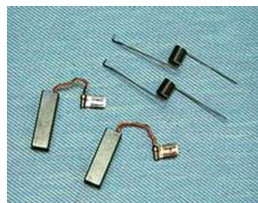

POSITION:
CODE: KW660018
NAME: BRUSH &
SPRING KIT