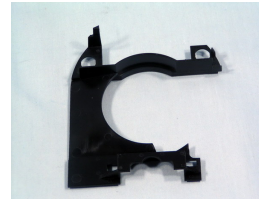

**POSITION:**  
**CODE:** KW696380  
**NAME:** BOLT

**POSITION:**  
**CODE:** KW696407  
**NAME:** SSO KNOB

**POSITION:**  
**CODE:** KW696419  
**NAME:** LOWER  
 GEARBOX COVER -  
 SILVER

**POSITION:**  
**CODE:** KW696433  
**NAME:** POWER  
 SUPPLY CORD (EU)  
 PLUG