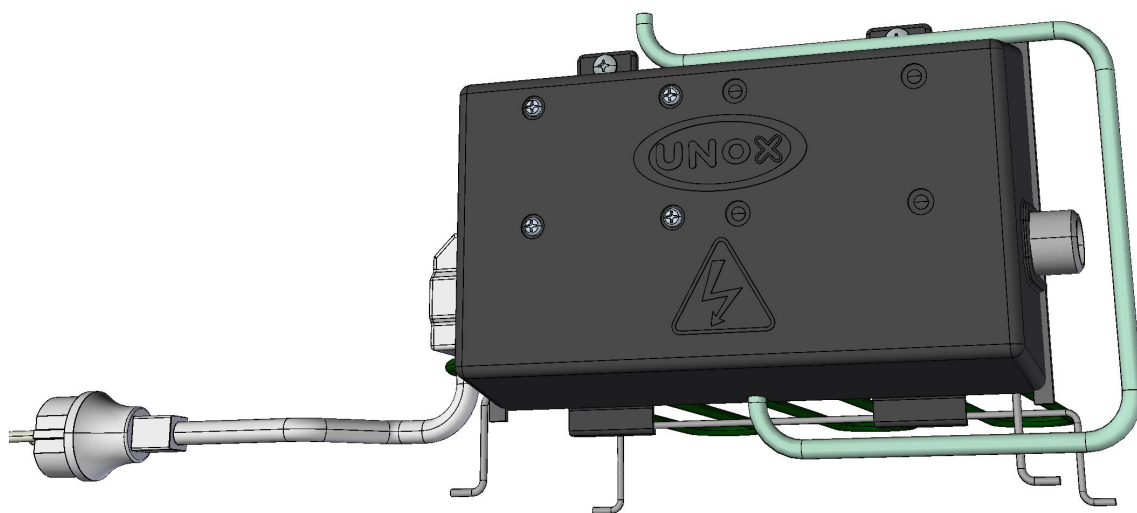

Зип Общепит

ASM1312A/0.D02 General overview

vsezip.ru

+7(812)987-08-81

ASM1312A/0.D02 - General overview

REAR