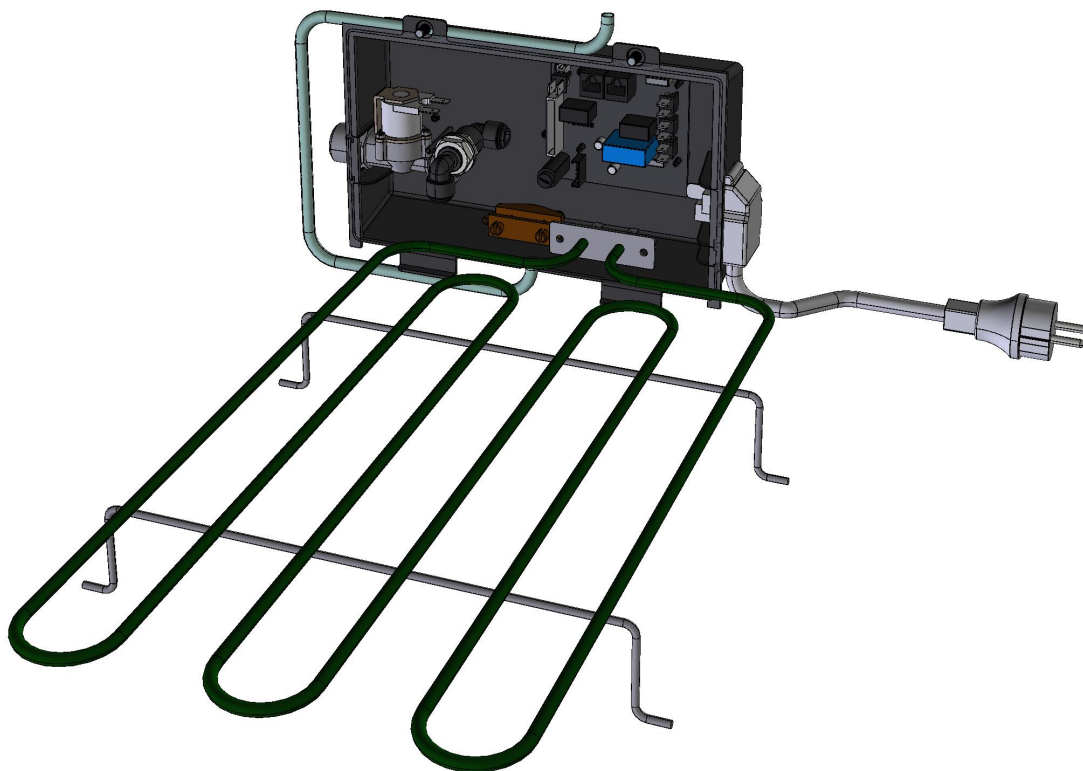

ASM1312A/0.D02 - General overview

FRONT