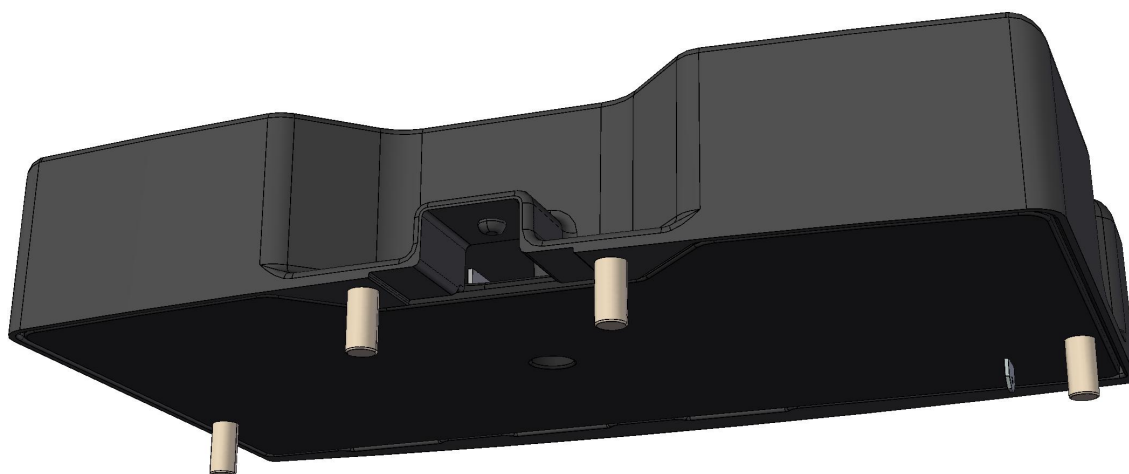

Зип Общепит

ASM2825A/0.D00 General overview

vsezip.ru

+7(812)987-08-81

ASM2825A/0.D00 - General overview

REAR